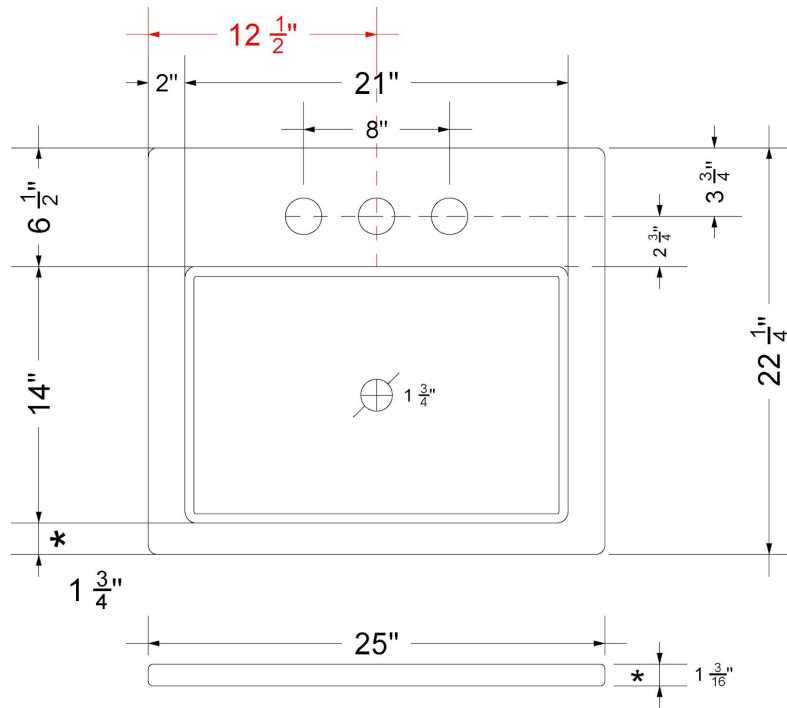

Technical Information

All product dimensions are nominal.

- Installation: Vanity Top
- Number of deck holes: 3

Notes

Install this product according to the installation instructions.