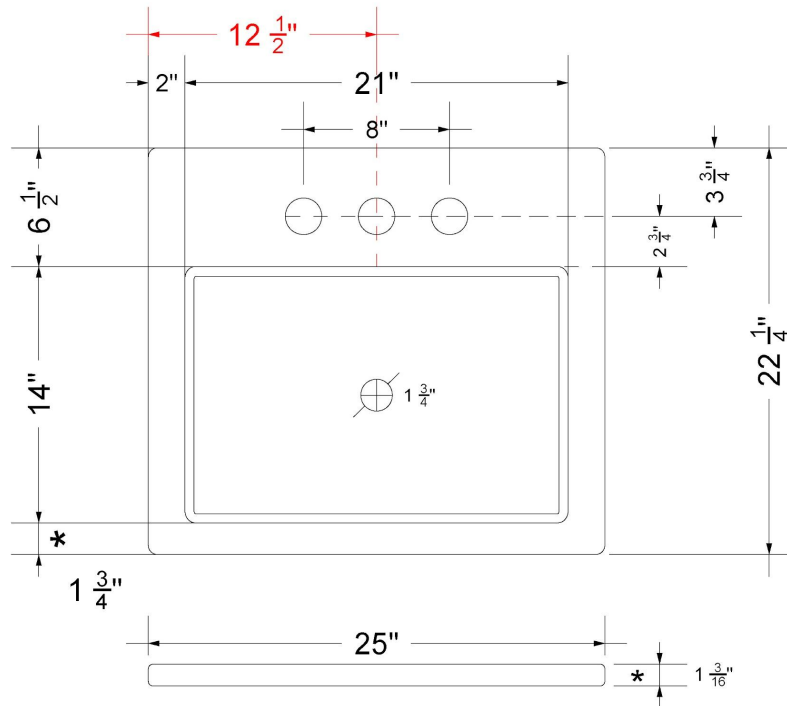

## Technical Information

All product dimensions are nominal.

- Installation: Vanity Top
- Number of deck holes: 3