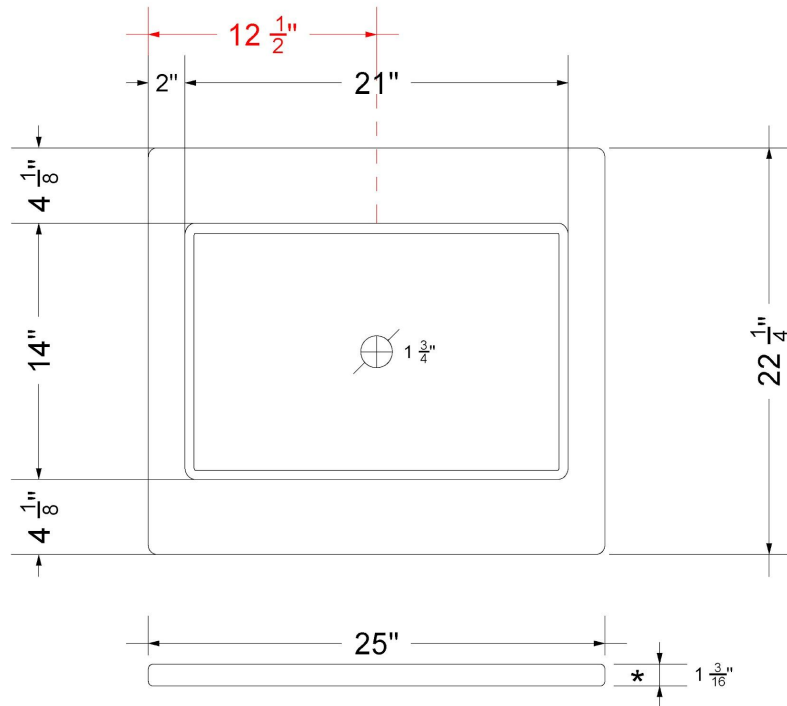

## Technical Information

All product dimensions are nominal.

- Installation: Vanity Top
- Number of deck holes: 0