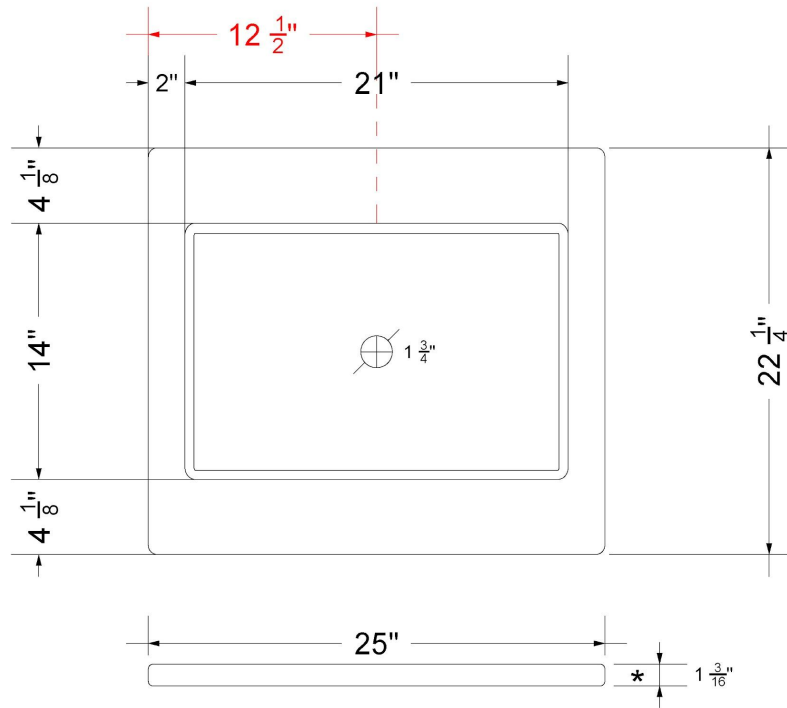

Technical Information

All product dimensions are nominal.

- Installation: Vanity Top
- Number of deck holes: 0

Notes

Install this product according to the installation instructions.