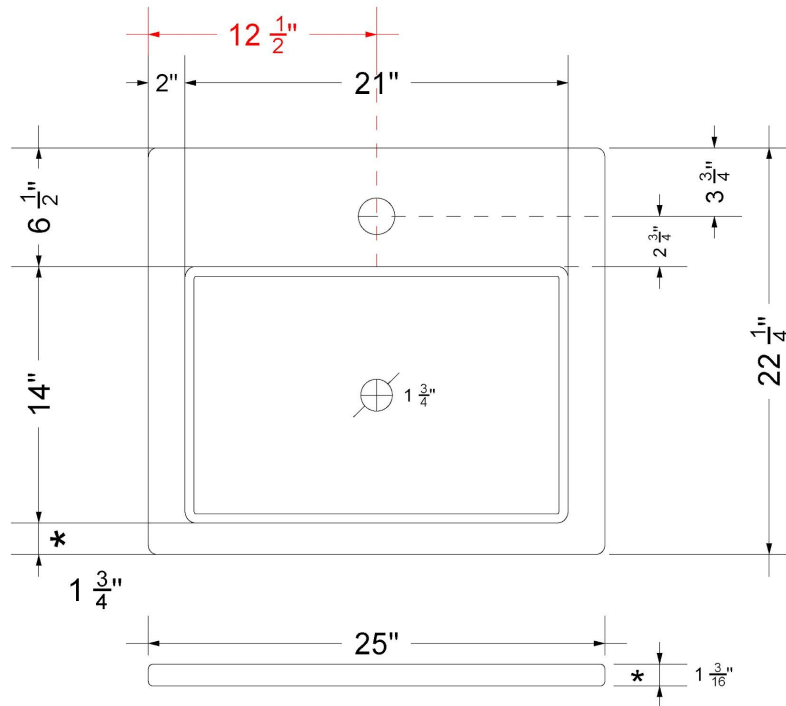

Technical Information

All product dimensions are nominal.

- Installation: Vanity Top
- Number of deck holes: 1

Notes

Install this product according to the installation instructions.