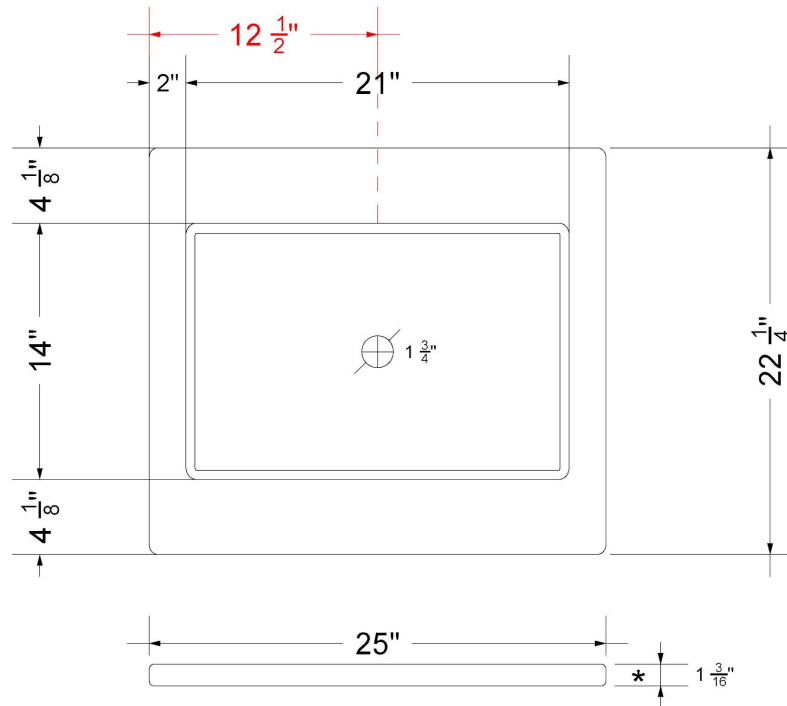

### Technical Information

All product dimensions are nominal.

- Installation: Vanity Top
- Number of deck holes: 0