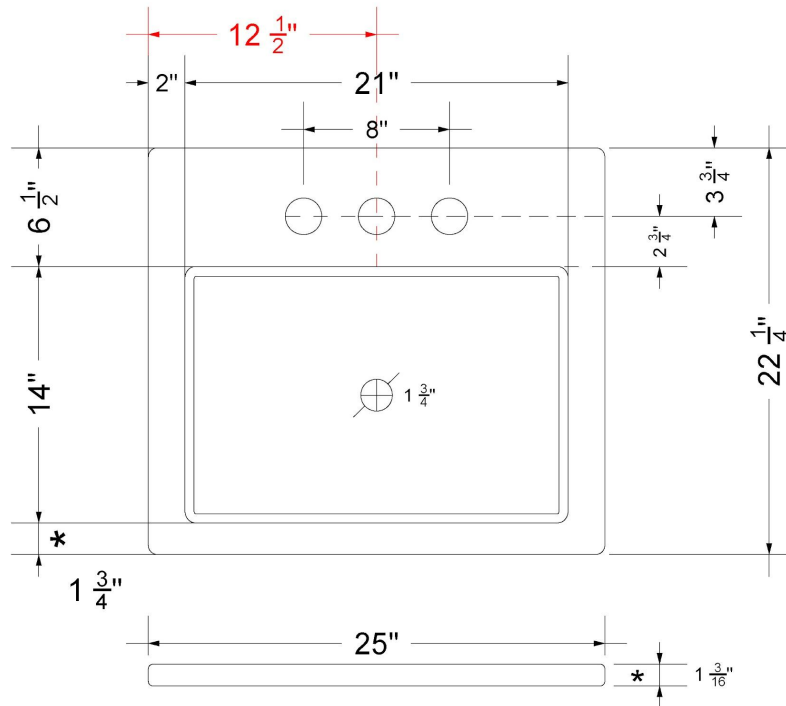

Technical Information

All product dimensions are nominal.

- Installation: Vanity Top
- Number of deck holes: 3

Notes

Install this product according to the installation instructions.