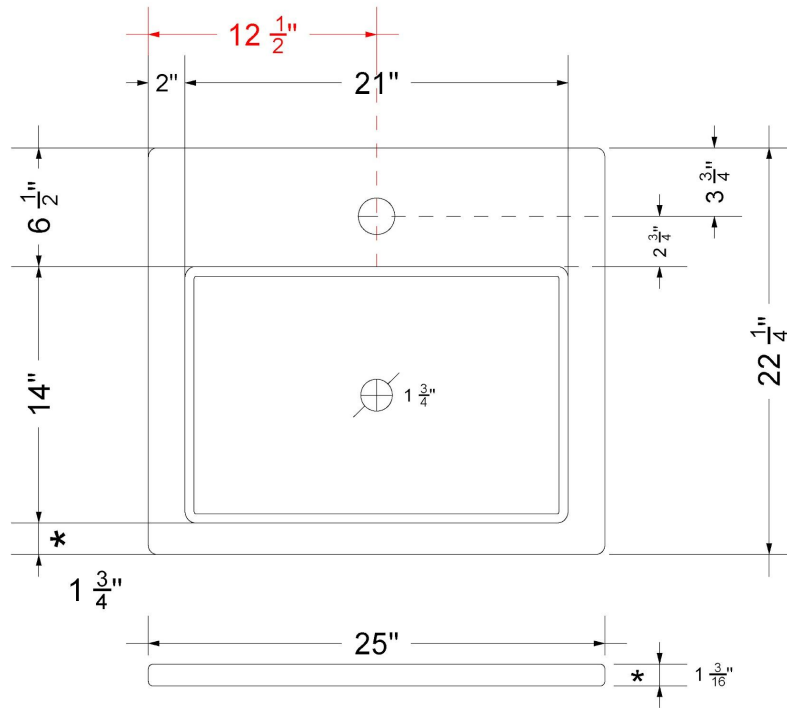

### Technical Information

All product dimensions are nominal.

- Installation: Vanity Top
- Number of deck holes: 1