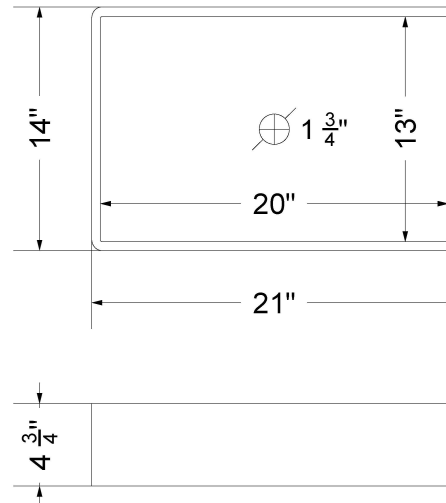

Sink Specifications

- 4-3/4" (82.55mm) deep
- 1-3/4" (6.35mm) drain opening
- Minimum cabinet size: 24"