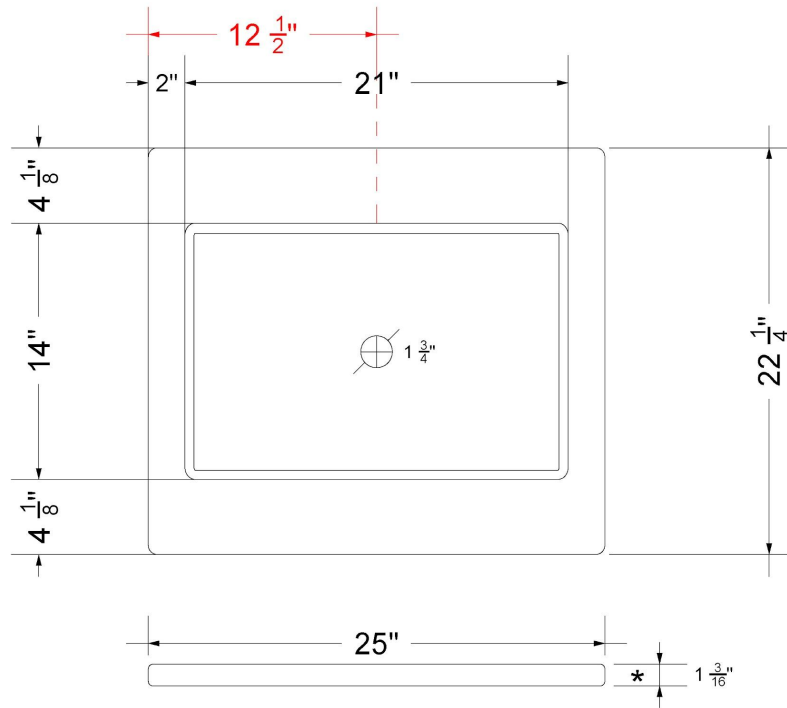

### Technical Information

All product dimensions are nominal.

- Installation: Vanity Top
- Number of deck holes: 0