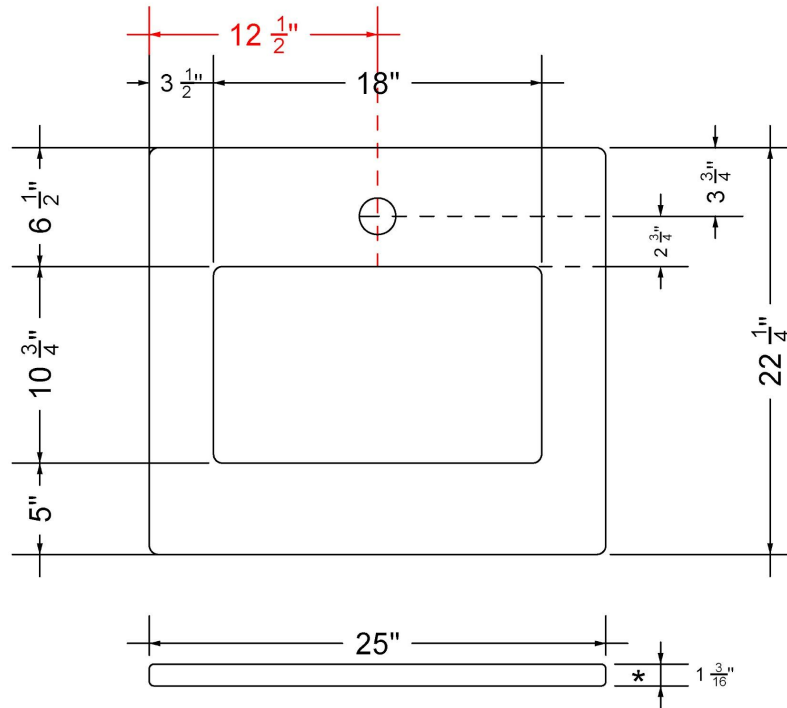

C-25-SRC.SH.en

Technical Information

All product dimensions are nominal.

- Installation: Vanity Top
- Number of deck holes: 1

Notes

Install this product according to the installation instructions.

Sink Specifications