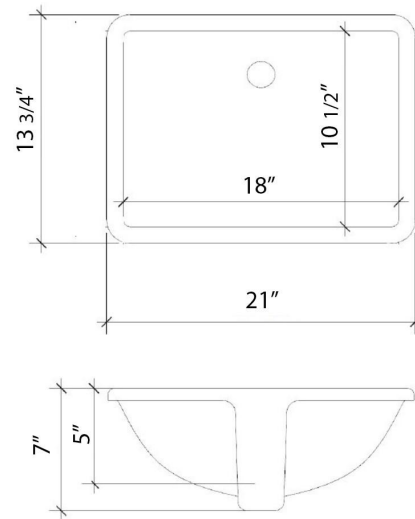

All product dimensions are nominal.

- Installation: Vanity Top
- Number of deck holes: 3

Notes

Install this product according to the installation instructions.

Sink Specifications

- 8" (203mm) deep
- 1-11/16" (43mm) drain opening
- Minimum cabinet size: 21"

Technical Information

All product dimensions are nominal.

- Installation: Vanity Top
- Number of deck holes: 3

Notes

Install this product according to the installation instructions.

Sink Specifications

- 8" (203mm) deep
- 1-11/16" (43mm) drain opening
- Minimum cabinet size: 21"

C-25-SRC.NH.ds

Technical Information

All product dimensions are nominal.

- Installation: Vanity Top
- Number of deck holes: 0

Notes

Install this product according to the installation instructions.

Sink Specifications