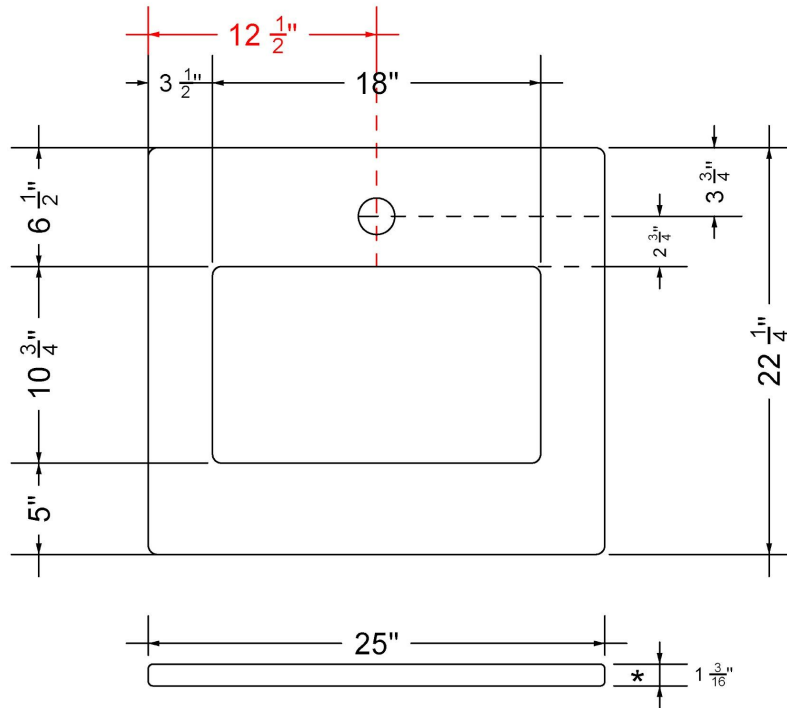

Technical Information

All product dimensions are nominal.

- Installation: Vanity Top
- Number of deck holes: 1

Notes

Install this product according to the installation instructions.

Sink Specifications

- 8" (203mm) deep
- 1-11/16" (43mm) drain opening
- Minimum cabinet size: 21"