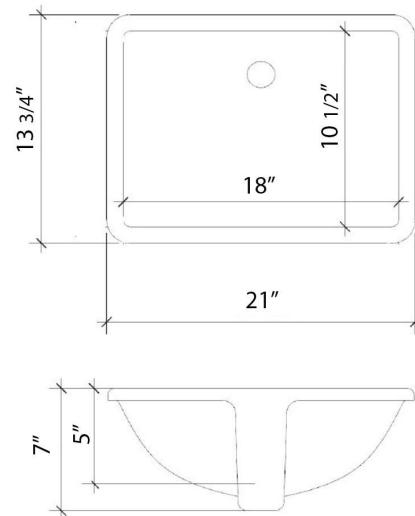

Notes

Install this product according to the installation instructions.

Sink Specifications

- 8" (203mm) deep
- 1-11/16" (43mm) drain opening
- Minimum cabinet size: 21"

VANDERLOC

25" SILESTONE® QUARTZ VANITY TOP - Eternal Noir Single Rectangle Centered Sink (Single faucet hole)

C-25-SRC.SH.en

Technical Information

All product dimensions are nominal.

- Installation: Vanity Top
- Number of deck holes: 1

Notes

Install this product according to the installation instructions.

Sink Specifications

C-25-SRC.SH.he

Technical Information

All product dimensions are nominal.

- Installation: Vanity Top
- Number of deck holes: 1

Notes

Install this product according to the installation instructions.

Sink Specifications

All product dimensions are nominal.

- Installation: Vanity Top
- Number of deck holes: 3

Notes

Install this product according to the installation instructions.

Sink Specifications

- 8" (203mm) deep
- 1-11/16" (43mm) drain opening
- Minimum cabinet size: 21"