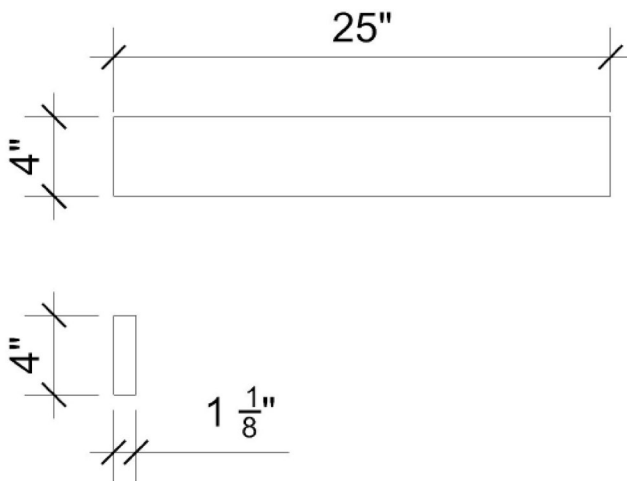

VANDERLOC

25" Quartz Backsplash Desert Silver C-25B.ds

Features

- 4" Quartz Backsplash

Material

- Silestone® Quartz

Codes/Standards

- None Applicable

Notes

- Install this product according to the installation instructions

Technical Information

- All product dimensions are nominal

Vanderloc® One-Year Limited Warranty

- For product warranty information visit www.vanderloc.com

Available Colors/Finishes

Color tiles intended for reference only.

Color	Code	Description
	DS	Desert Silver
	EC	Eternal Charcoal
	EN	Eternal Noir
	EG	Ethereal Glow
	HE	Helix
	WZ	White Zeus