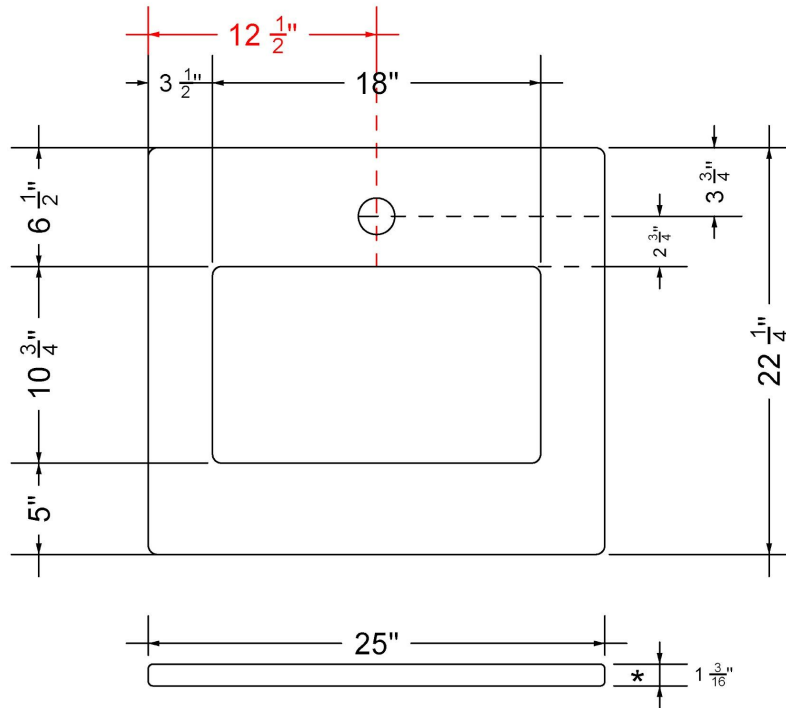

Technical Information

All product dimensions are nominal.

- Installation: Vanity Top
- Number of deck holes: 1

Notes

Install this product according to the installation instructions.