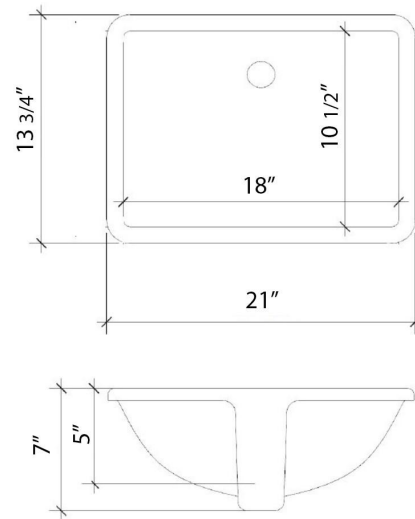

Technical Information

All product dimensions are nominal.

- Installation: Vanity Top
- Number of deck holes: 1

Notes

Install this product according to the installation instructions.

Sink Specifications

- 8" (203mm) deep
- 1-11/16" (43mm) drain opening
- Minimum cabinet size: 21"

Notes

Install this product according to the installation instructions.

Sink Specifications

- 8" (203mm) deep
- 1-11/16" (43mm) drain opening
- Minimum cabinet size: 21"

VANDERLOC

25" SILESTONE® QUARTZ VANITY TOP - Helix
Single Rectangle Centered Sink (Single faucet hole)