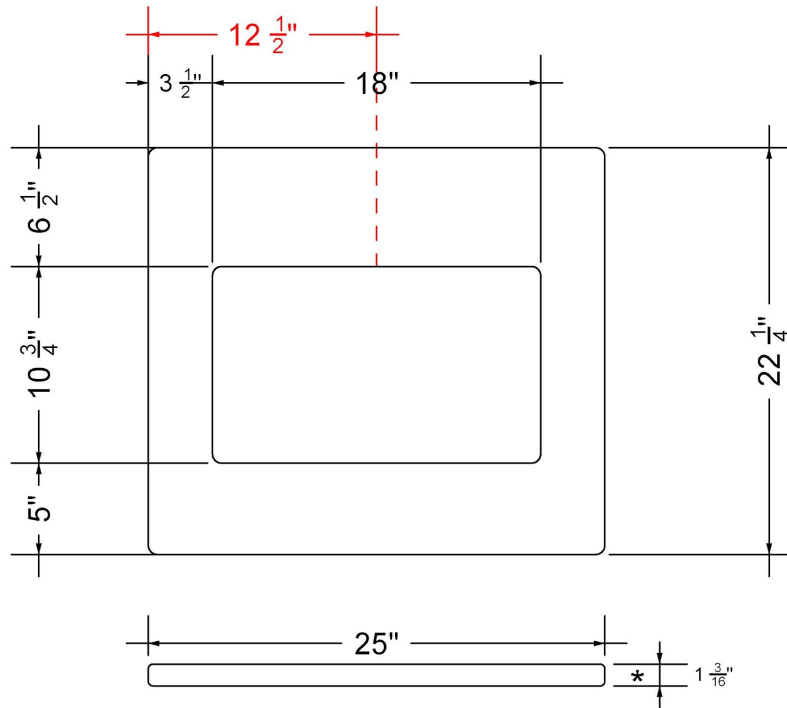

VANDERLOC

25" SILESTONE® QUARTZ VANITY TOP - White Zeus
Single Rectangle Centered Sink (No faucet hole)

C-25-SRC.NH.wz

Technical Information

All product dimensions are nominal.

- Installation: Vanity Top
- Number of deck holes: 0

Notes

Install this product according to the installation instructions.