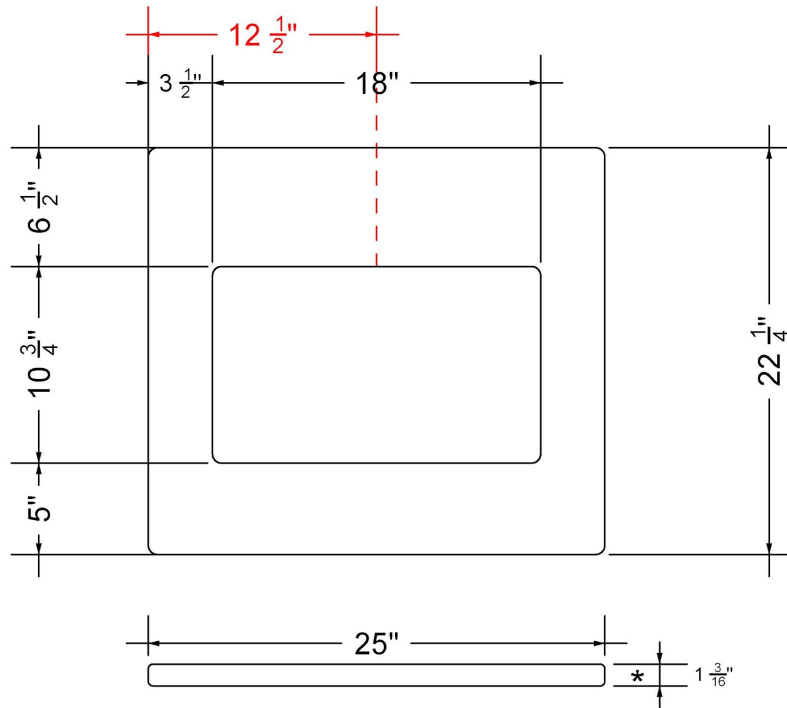

VANDERLOC

25" SILESTONE® QUARTZ VANITY TOP - Eternal Charcoal
Single Rectangle Centered Sink (No faucet hole)

C-25-SRC.NH.ec

Technical Information

All product dimensions are nominal.

- Installation: Vanity Top
- Number of deck holes: 0

Notes

Install this product according to the installation instructions.