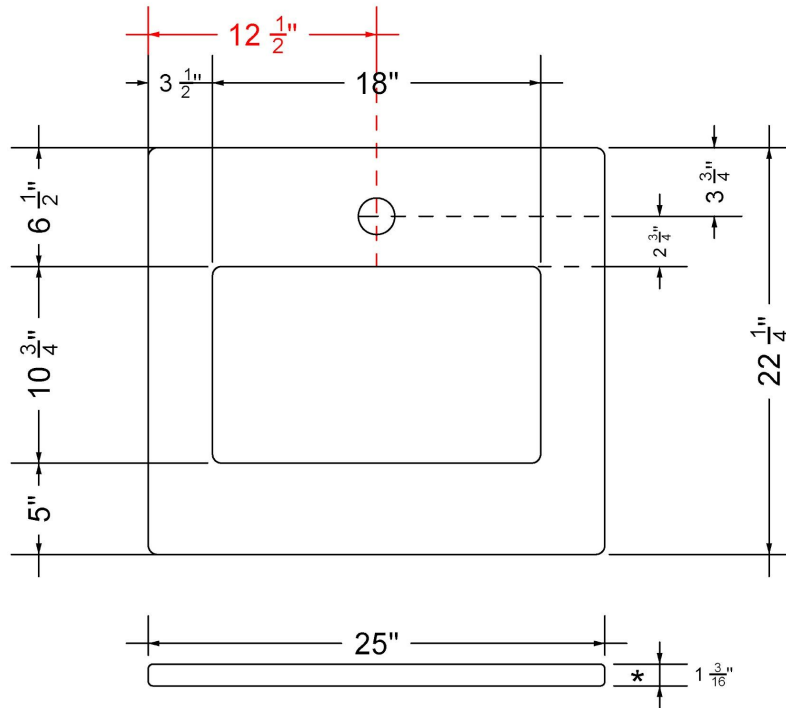

Technical Information

All product dimensions are nominal.

- Installation: Vanity Top
- Number of deck holes: 1

Notes

Install this product according to the installation instructions.

Sink Specifications

- 8" (203mm) deep
- 1-11/16" (43mm) drain opening
- Minimum cabinet size: 21"

C-25-SRC.SH.he

Technical Information

All product dimensions are nominal.

- Installation: Vanity Top
- Number of deck holes: 1

Notes

Install this product according to the installation instructions.

Sink Specifications