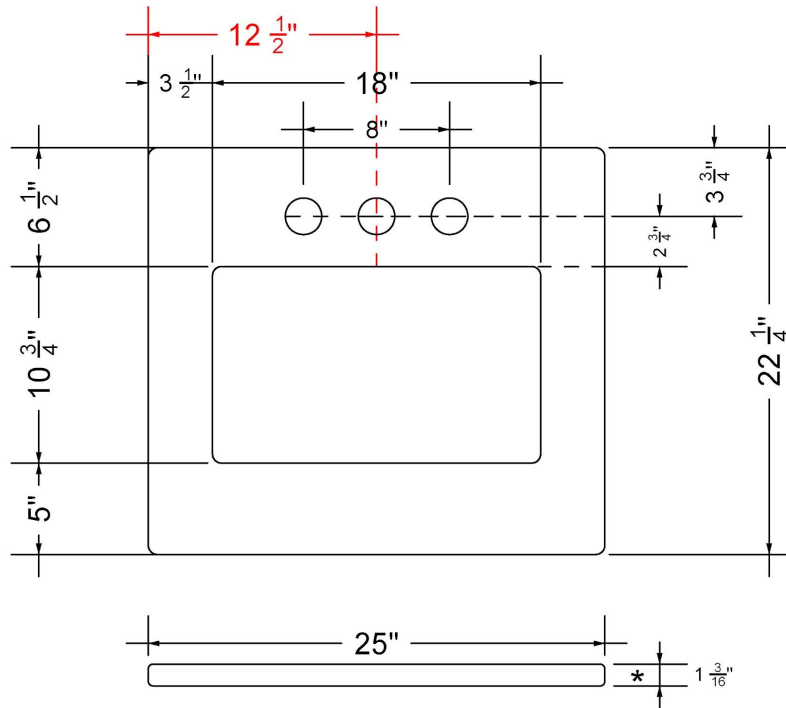

Technical Information

All product dimensions are nominal.

- Installation: Vanity Top
- Number of deck holes: 3

Notes

Install this product according to the installation instructions.