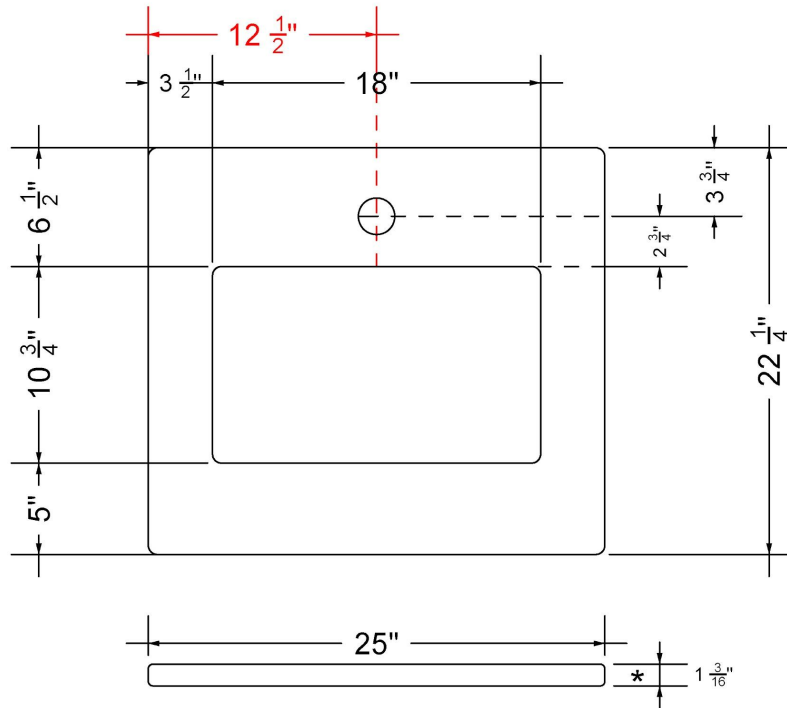

Technical Information

All product dimensions are nominal.

- Installation: Vanity Top
- Number of deck holes: 1

Notes

Install this product according to the installation instructions.