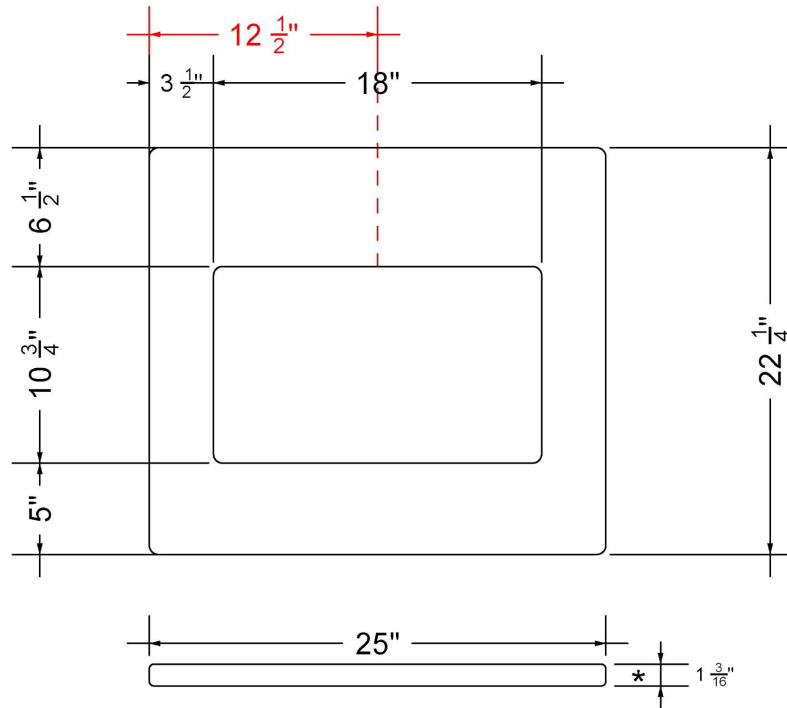

C-25-SRC.NH.en

Technical Information

All product dimensions are nominal.

- Installation: Vanity Top
- Number of deck holes: 0

Notes

Install this product according to the installation instructions.

Sink Specifications