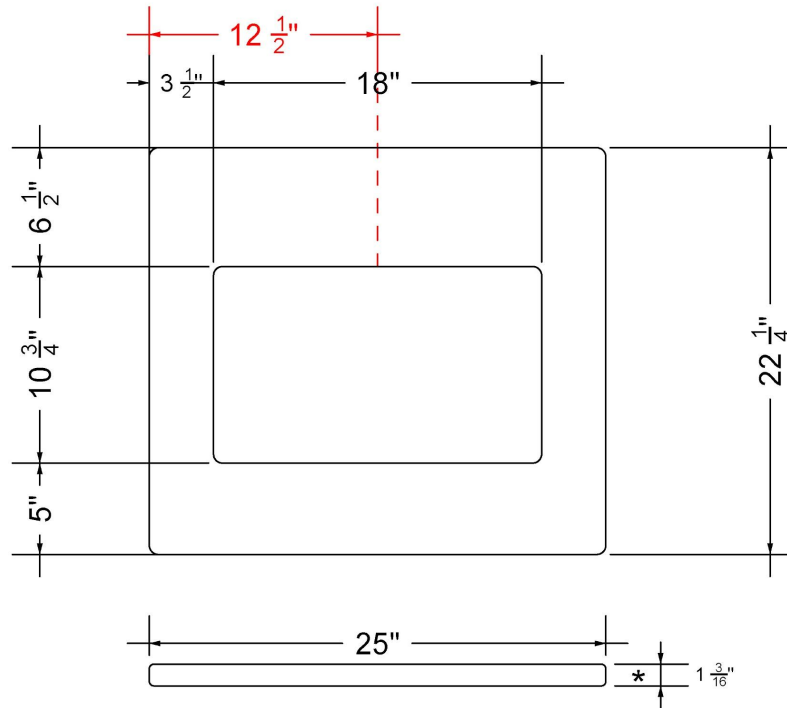

VANDERLOC

25" SILESTONE® QUARTZ VANITY TOP - Desert Silver

Single Rectangle Centered Sink (No faucet hole)

C-25-SRC.NH.ds

Technical Information

All product dimensions are nominal.

- Installation: Vanity Top
- Number of deck holes: 0

Notes

Install this product according to the installation instructions.