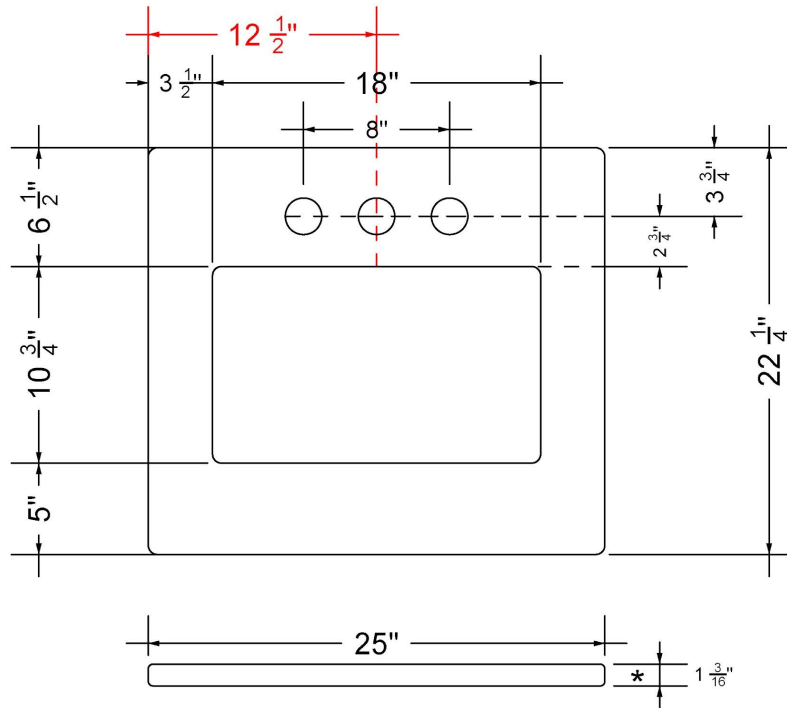

VANDERLOC

25" SILESTONE® QUARTZ VANITY TOP - Helix
Single Rectangle Centered Sink (Widespread faucet hole)

C-25-SRC.WS.he

Technical Information

All product dimensions are nominal.

- Installation: Vanity Top
- Number of deck holes: 3

Notes

Install this product according to the installation instructions.