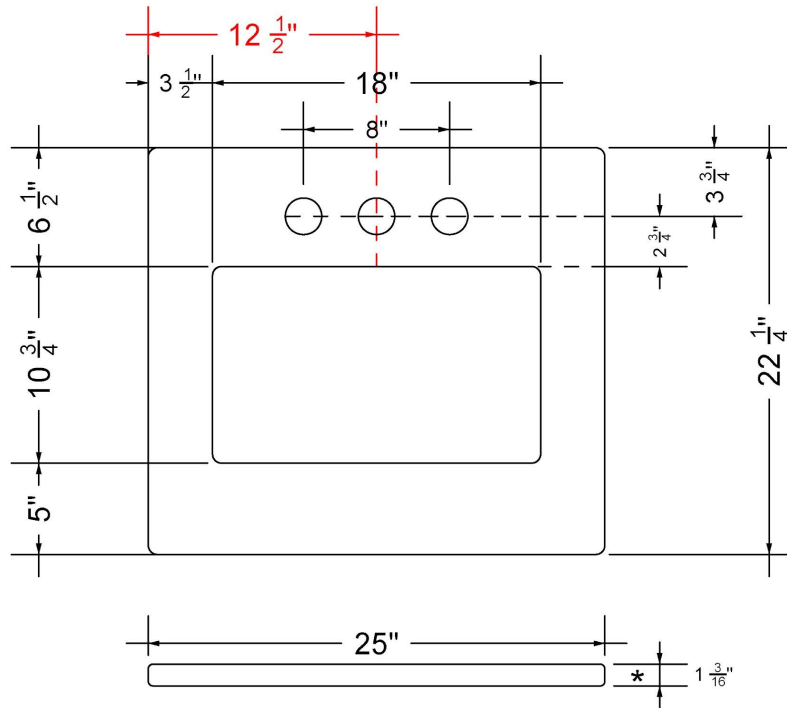

Technical Information

All product dimensions are nominal.

- Installation: Vanity Top
- Number of deck holes: 3

Notes

Install this product according to the installation instructions.