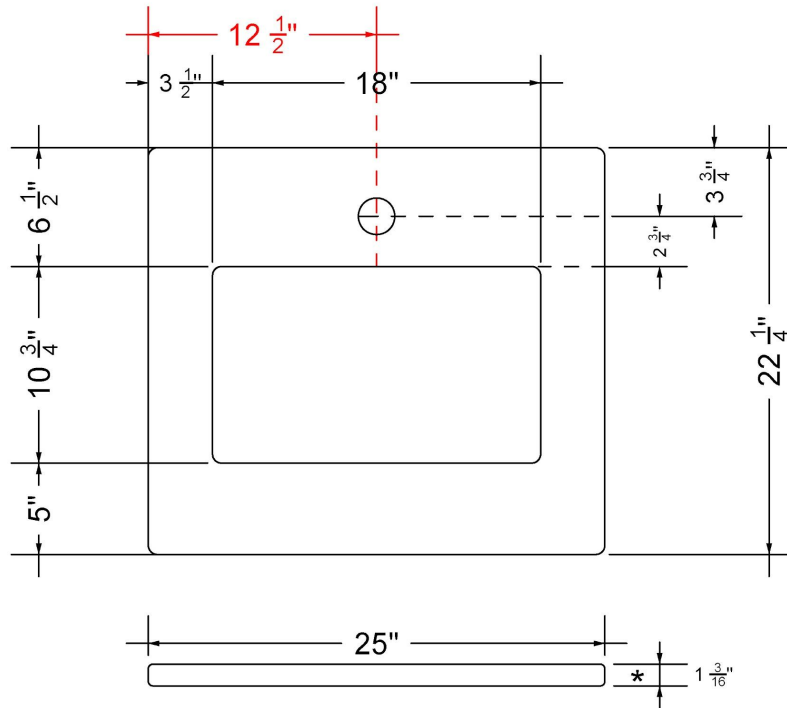

VANDERLOC

25" SILESTONE® QUARTZ VANITY TOP - Eternal Charcoal
Single Rectangle Centered Sink (Single faucet hole)

C-25-SRC.SH.ec

Technical Information

All product dimensions are nominal.

- Installation: Vanity Top
- Number of deck holes: 1