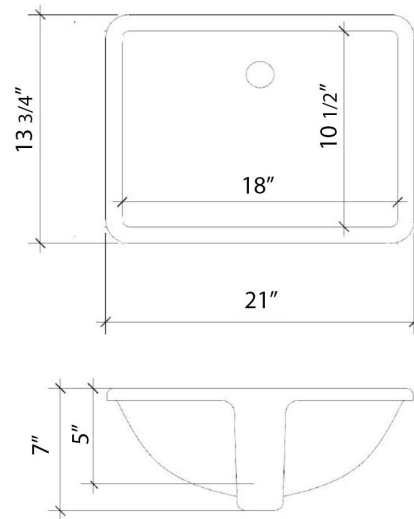

Technical Information

All product dimensions are nominal.

- Installation: Vanity Top
- Number of deck holes: 1

Notes

Install this product according to the installation instructions.

Sink Specifications

- 8" (203mm) deep
- 1-11/16" (43mm) drain opening
- Minimum cabinet size: 21"