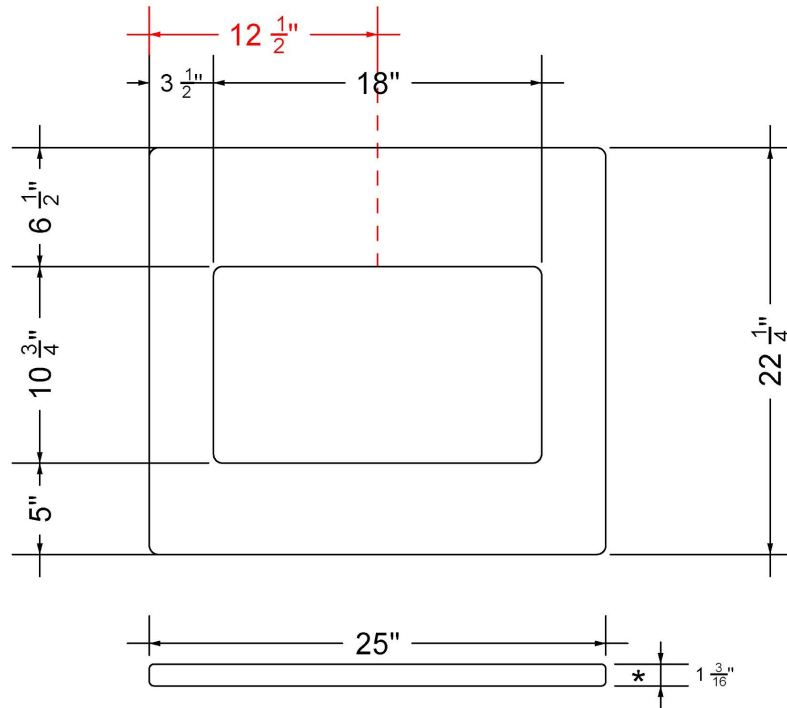

VANDERLOC

25" SILESTONE® QUARTZ VANITY TOP - Helix
Single Rectangle Centered Sink (No faucet hole)

C-25-SRC.NH.he

Technical Information

All product dimensions are nominal.

- Installation: Vanity Top
- Number of deck holes: 0

Notes

Install this product according to the installation instructions.