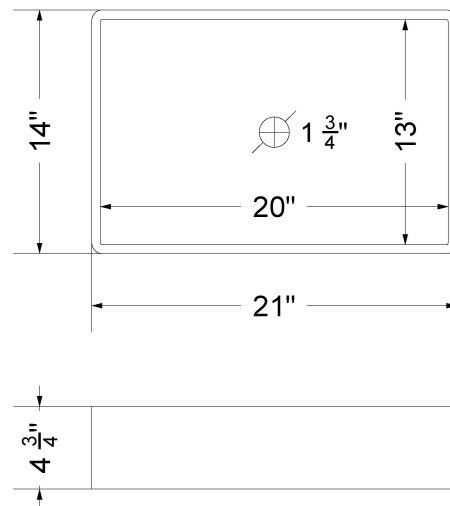

Sink Specifications

- 4-3/4" (82.55mm) deep
- 1-3/4" (6.35mm) drain opening
- Minimum cabinet size: 24"