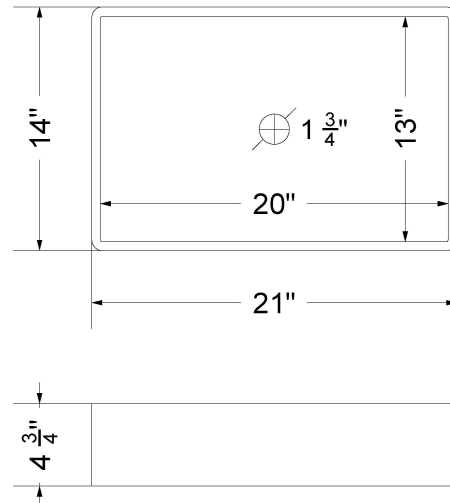

Sink Specifications

- 4-3/4" (82.55mm) deep
- 1-3/4" (6.35mm) drain opening
- Minimum cabinet size: 24"