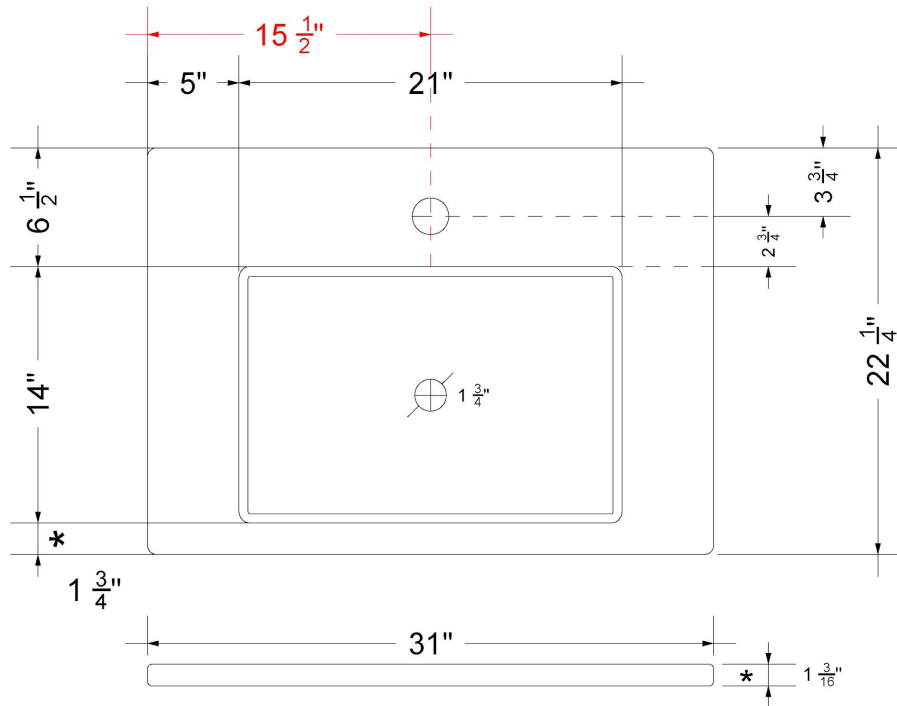

### Technical Information

All product dimensions are nominal.

- Installation: Vanity Top
- Number of deck holes: 1