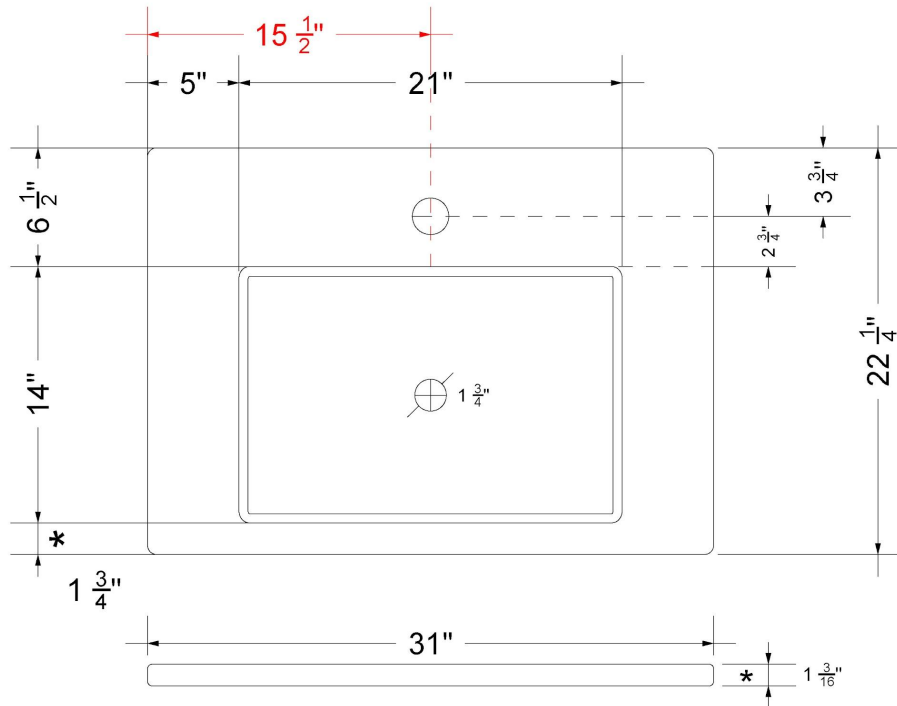

Technical Information

All product dimensions are nominal.

- Installation: Vanity Top
- Number of deck holes: 1

Notes

Install this product according to the installation instructions.