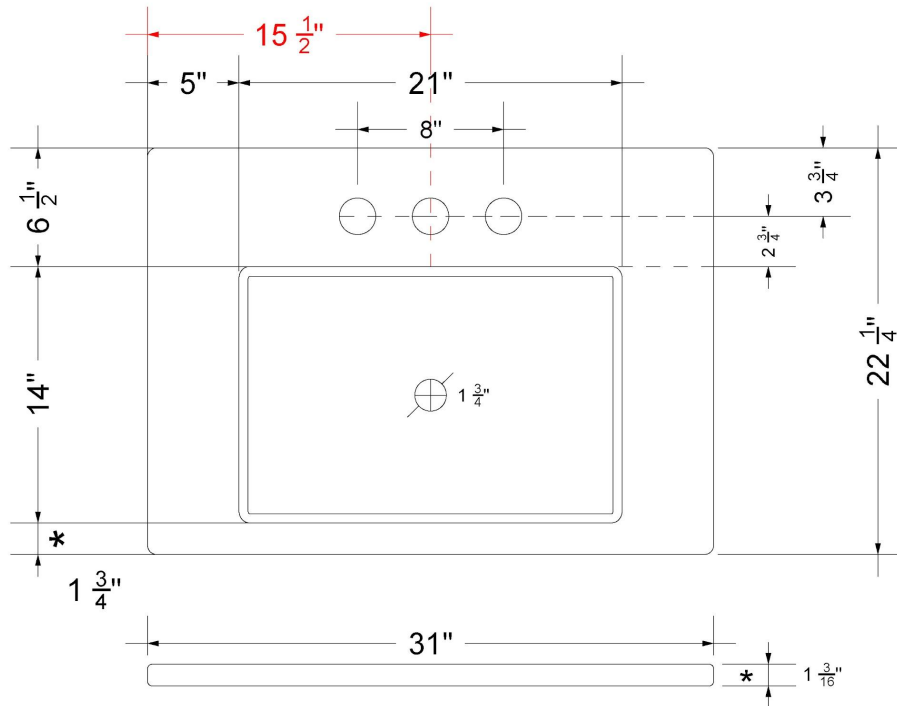

Technical Information

All product dimensions are nominal.

- Installation: Vanity Top
- Number of deck holes: 3

Notes

Install this product according to the installation instructions.