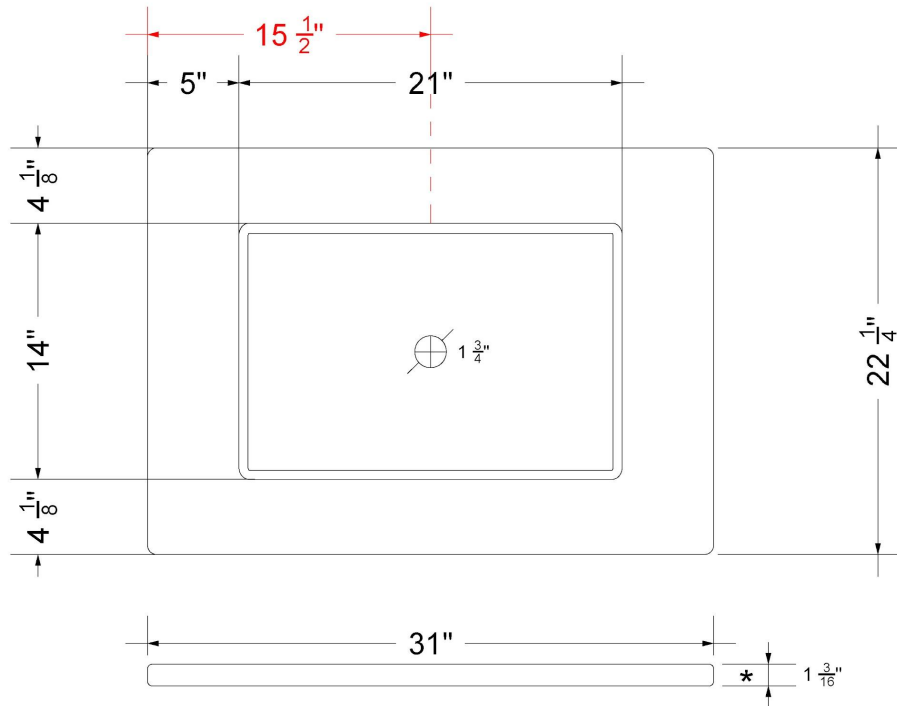

Technical Information

All product dimensions are nominal.

- Installation: Vanity Top
- Number of deck holes: 0

Notes

Install this product according to the installation instructions.