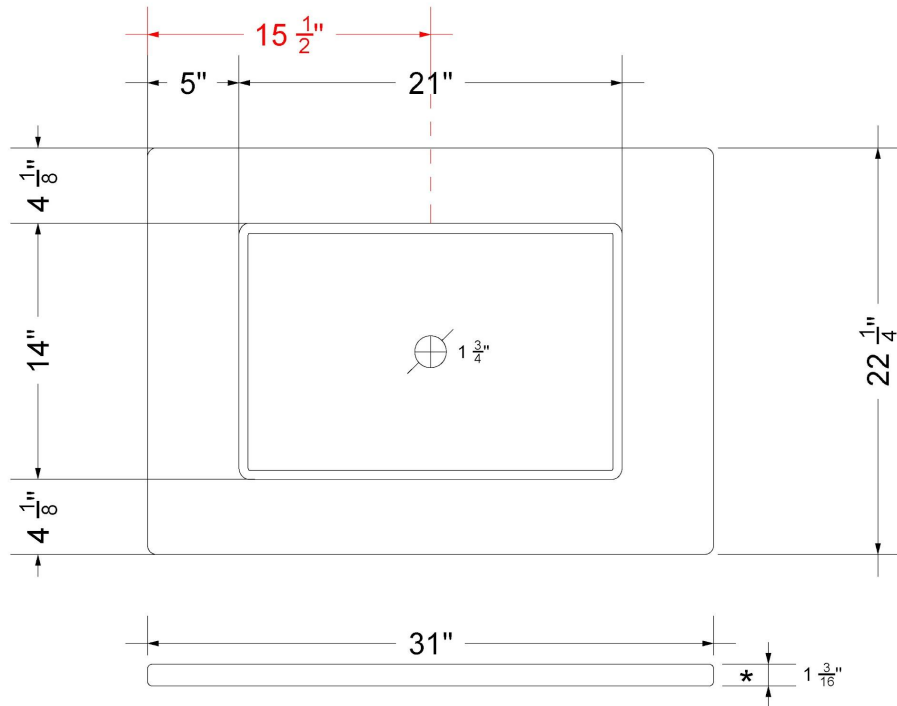

### Technical Information

All product dimensions are nominal.

- Installation: Vanity Top
- Number of deck holes: 0