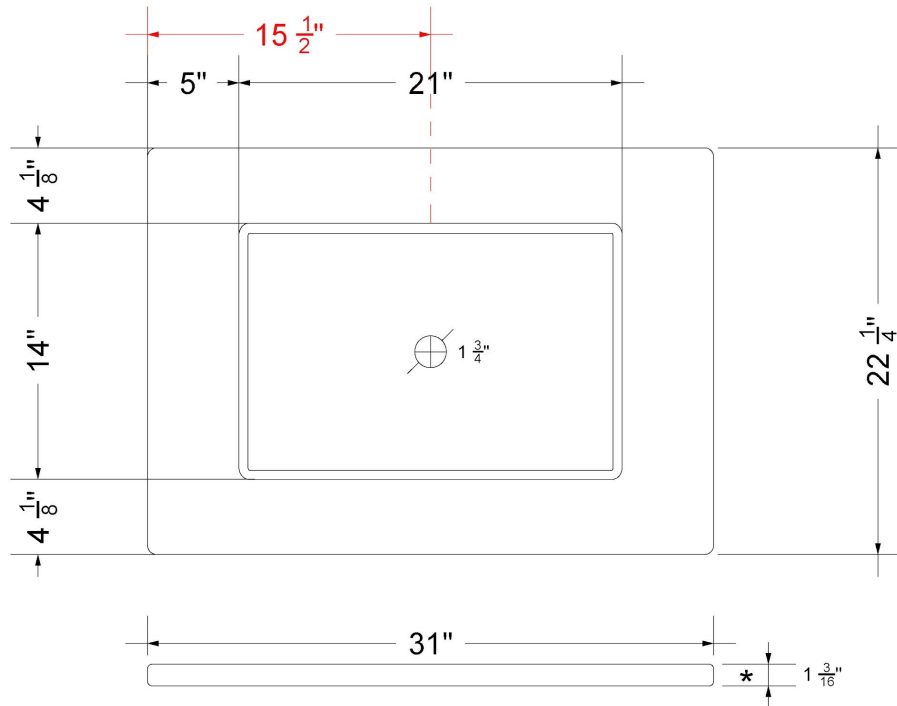

## Technical Information

All product dimensions are nominal.

- Installation: Vanity Top
- Number of deck holes: 0