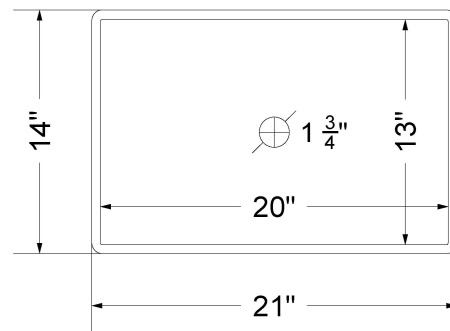

Sink Specifications

- 4-3/4" (82.55mm) deep
- 1-3/4" (6.35mm) drain opening
- Minimum cabinet size: 24"