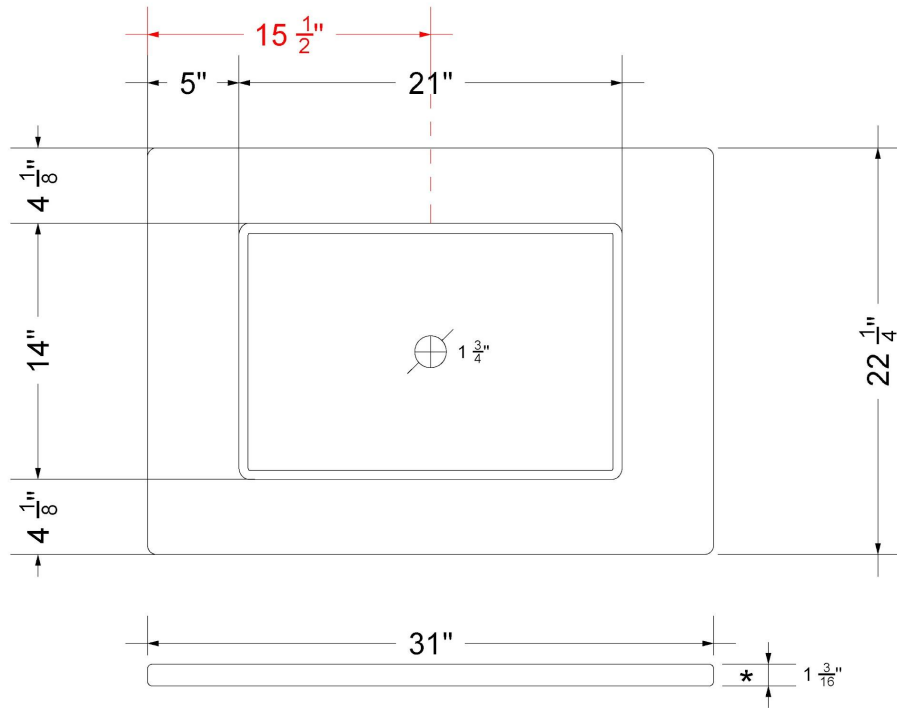

Technical Information

All product dimensions are nominal.

- Installation: Vanity Top
- Number of deck holes: 0

Notes

Install this product according to the installation instructions.