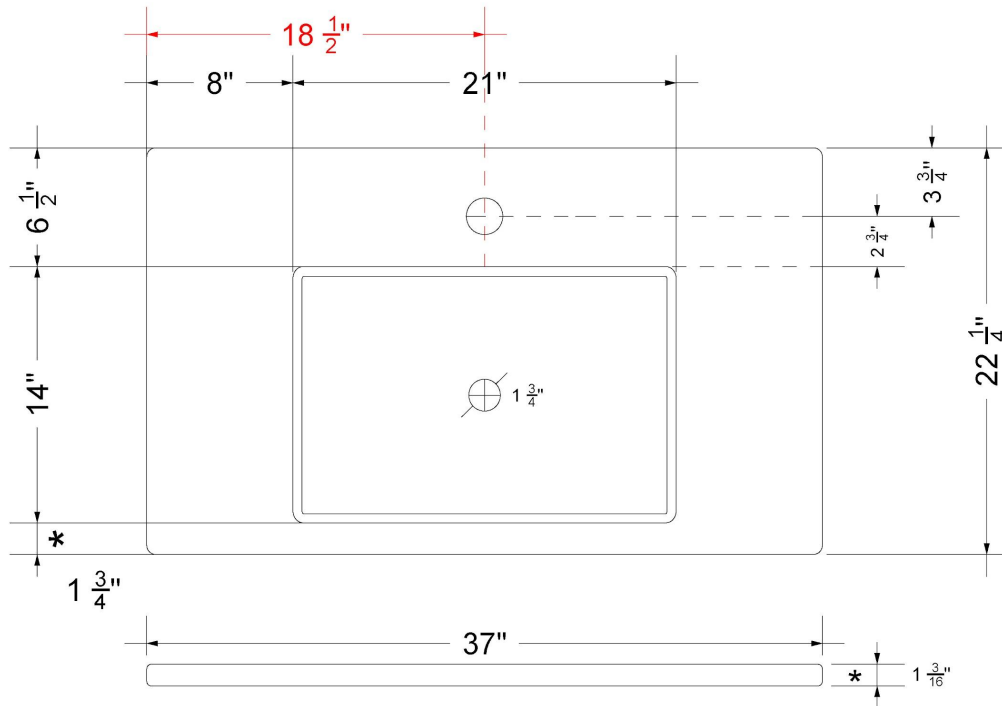

VANDERLOC

37" SILESTONE® QUARTZ VANITY TOP - Hellix
Single Vigo Centered Sink (Single faucet hole)

CV-37-S1C.SH.he

Technical Information

All product dimensions are nominal.

- Installation: Vanity Top
- Number of deck holes: 1