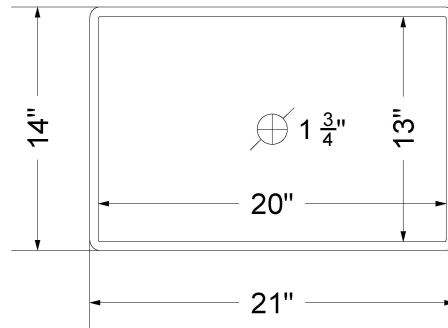

Technical Information

All product dimensions are nominal.

- Installation: Vanity Top
- Number of deck holes: 1

Notes

Install this product according to the installation instructions.

Sink Specifications

- 4-3/4" (82.55mm) deep
- 1-3/4" (6.35mm) drain opening
- Minimum cabinet size: 24"

All product dimensions are nominal.

- Installation: Vanity Top
- Number of deck holes: 3

Notes

Install this product according to the installation instructions.

Sink Specifications

- 4-3/4" (82.55mm) deep
- 1-3/4" (6.35mm) drain opening
- Minimum cabinet size: 24"