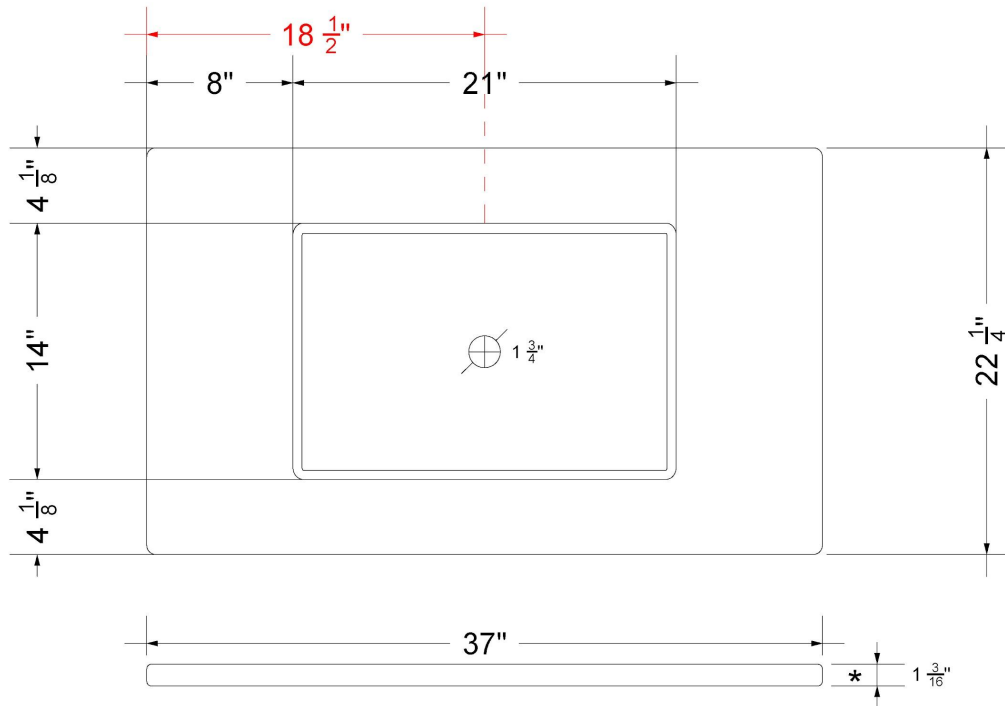

All product dimensions are nominal.

- Installation: Vanity Top
- Number of deck holes: 1

Notes

Install this product according to the installation instructions.

Sink Specifications

- 4-3/4" (82.55mm) deep
- 1-3/4" (6.35mm) drain opening
- Minimum cabinet size: 24"

Technical Information

All product dimensions are nominal.

- Installation: Vanity Top
- Number of deck holes: 0

Notes

Install this product according to the installation instructions.

Sink Specifications

- 4-3/4" (82.55mm) deep
- 1-3/4" (6.35mm) drain opening
- Minimum cabinet size: 24"