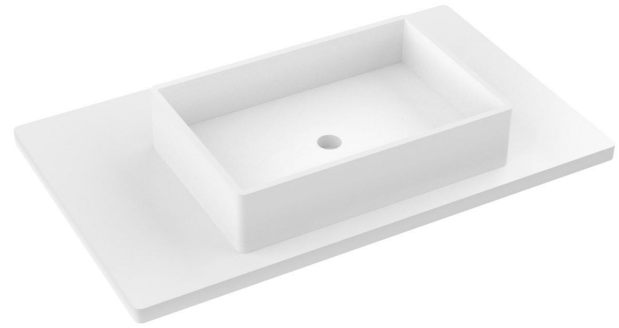

VANDERLOC

37" SILESTONE® QUARTZ VANITY TOP - Desert Silver
Single Vigo Centered Sink (Single faucet hole)

CV-37-S1C.SH.ds

Features

- Matte Stone™ Vessel Sink
- Single and widespread faucet

Material

- Silestone® Quartz
- White Matte Stone™

Notes

Install this product according to the installation instructions.

Sink Specifications

- 4-3/4" (82.55mm) deep
- 1-3/4" (6.35mm) drain opening
- Minimum cabinet size: 24"

VANDERLOC

37" SILESTONE® QUARTZ VANITY TOP - White Zeus
Single Vigo Centered Sink (Single faucet hole)

CV-37-S1C.SH.wz

Features

- Matte Stone™ Vessel Sink
- Single and widespread faucet

Material

- Silestone® Quartz
- White Matte Stone™

Installation

- Vanity top
- Single faucet hole

Included Products

- Vigo Magnolia Matte Stone™ Vessel Bathroom Sink

Optional Products

- C-37B.wz Silestone® Quartz backsplash

Codes/Standards

- N/A

Vanderloc® One-Year Limited Warranty

- For product warranty information visit www.vanderloc.com