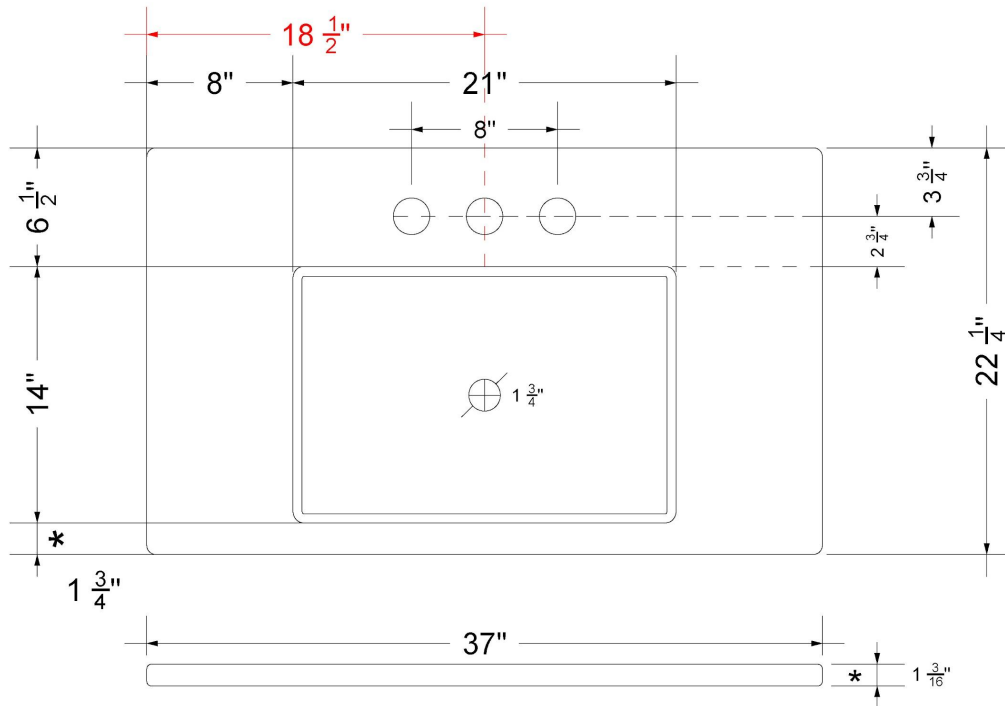

Technical Information

All product dimensions are nominal.

- Installation: Vanity Top
- Number of deck holes: 3

Notes

Install this product according to the installation instructions.

Sink Specifications

- 4-3/4" (82.55mm) deep
- 1-3/4" (6.35mm) drain opening
- Minimum cabinet size: 24"