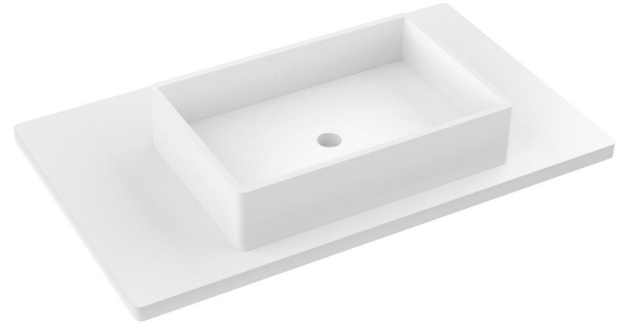

VANDERLOC

37" SILESTONE® QUARTZ VANITY TOP - White Zeus
Single Vigo Centered Sink (Widespread faucet hole)

CV-37-S1C.WS.wz

Features

- Matte Stone™ Vessel Sink
- Single and widespread faucet

Material

- Silestone® Quartz
- White Matte Stone™

Installation

- Vanity top
- Widespread faucet hole

Included Products

- Vigo Magnolia Matte Stone™ Vessel Bathroom Sink

Optional Products

- C-37B.wz Silestone® Quartz backsplash

Codes/Standards

- N/A

Vanderloc® One-Year Limited Warranty

- For product warranty information visit www.vanderloc.com

Available Colors/Finishes

Color tiles intended for reference only.

Color	Code	Description
	DS	Desert Silver
	EC	Eternal Charcoal
	EN	Eternal Noir
	EG	Ethereal Glow
	HE	Helix
	WZ	White Zeus