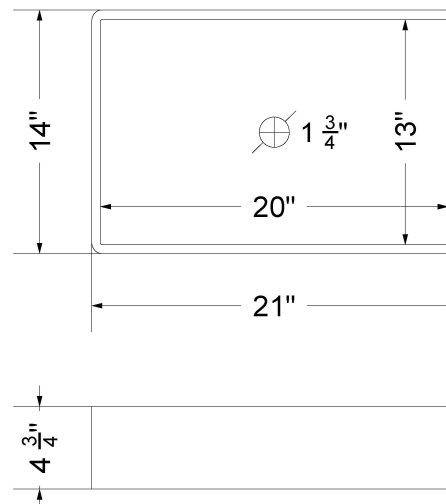

Technical Information

All product dimensions are nominal.

- Installation: Vanity Top
- Number of deck holes: 1

Notes

Install this product according to the installation instructions.

Sink Specifications

- 4-3/4" (82.55mm) deep
- 1-3/4" (6.35mm) drain opening
- Minimum cabinet size: 24"

Notes

Install this product according to the installation instructions.

Sink Specifications

- 4-3/4" (82.55mm) deep
- 1-3/4" (6.35mm) drain opening
- Minimum cabinet size: 24"

VANDERLOC

37" SILESTONE® QUARTZ VANITY TOP - Eternal Noir
Single Vigo Centered Sink (Widespread faucet hole)