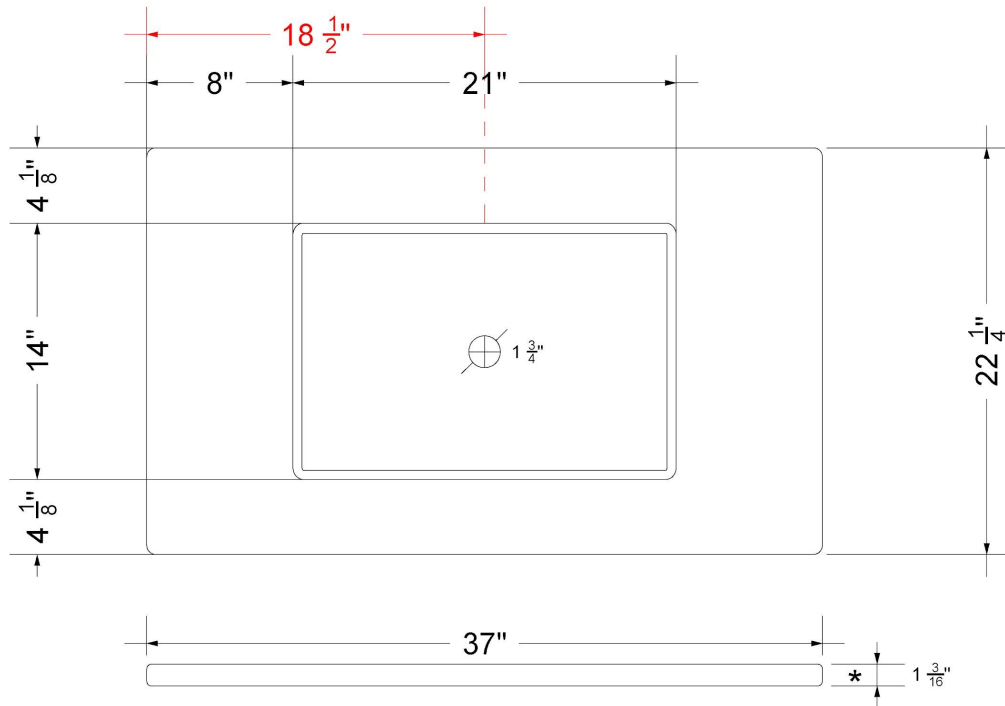

VANDERLOC

37" SILESTONE® QUARTZ VANITY TOP - Eternal Noir
Single Vigo Centered Sink (No faucet hole)

CV-37-S1C.NH.en

Technical Information

All product dimensions are nominal.

- Installation: Vanity Top
- Number of deck holes: 0

Notes

Install this product according to the installation instructions.