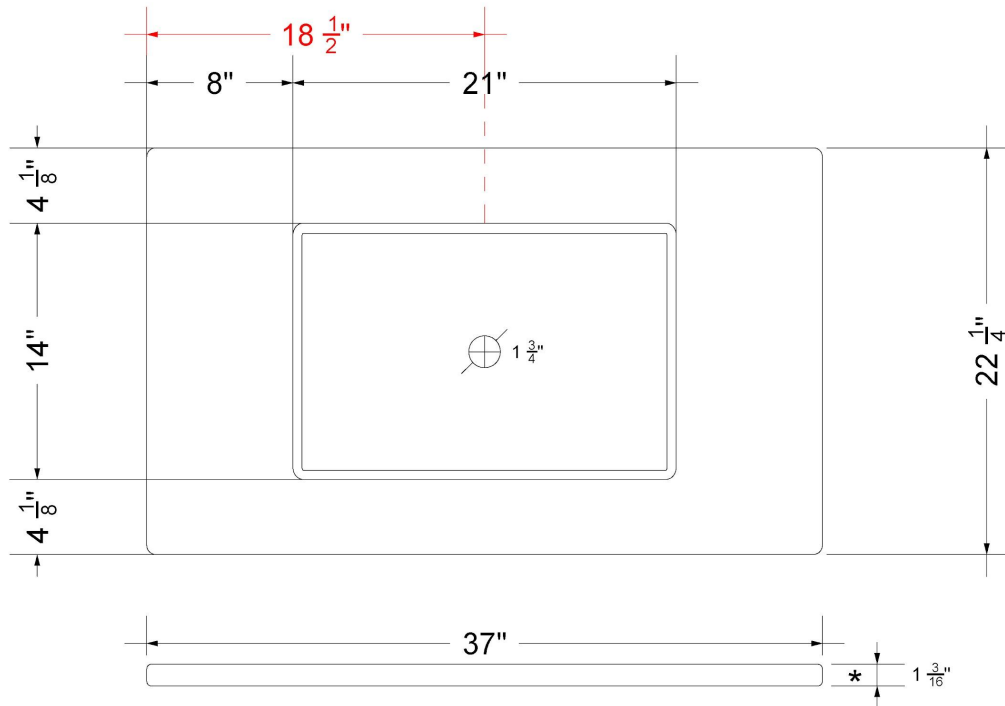

Technical Information

All product dimensions are nominal.

- Installation: Vanity Top
- Number of deck holes: 0

Notes

Install this product according to the installation instructions.