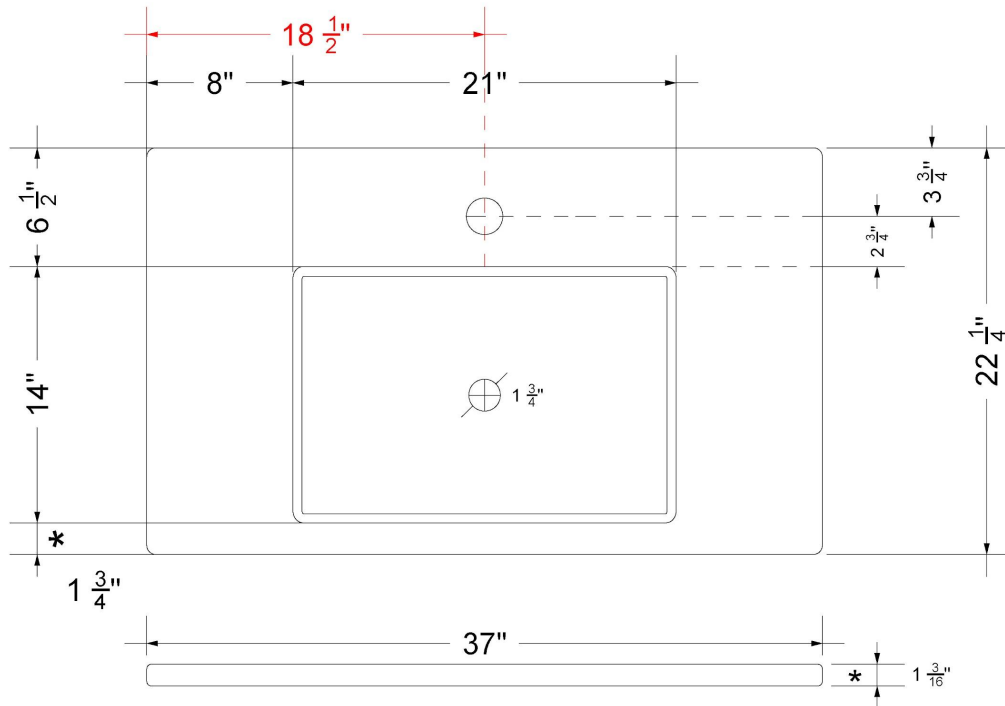

Technical Information

All product dimensions are nominal.

- Installation: Vanity Top
- Number of deck holes: 1

Notes

Install this product according to the installation instructions.

Sink Specifications

- 4-3/4" (82.55mm) deep
- 1-3/4" (6.35mm) drain opening
- Minimum cabinet size: 24"