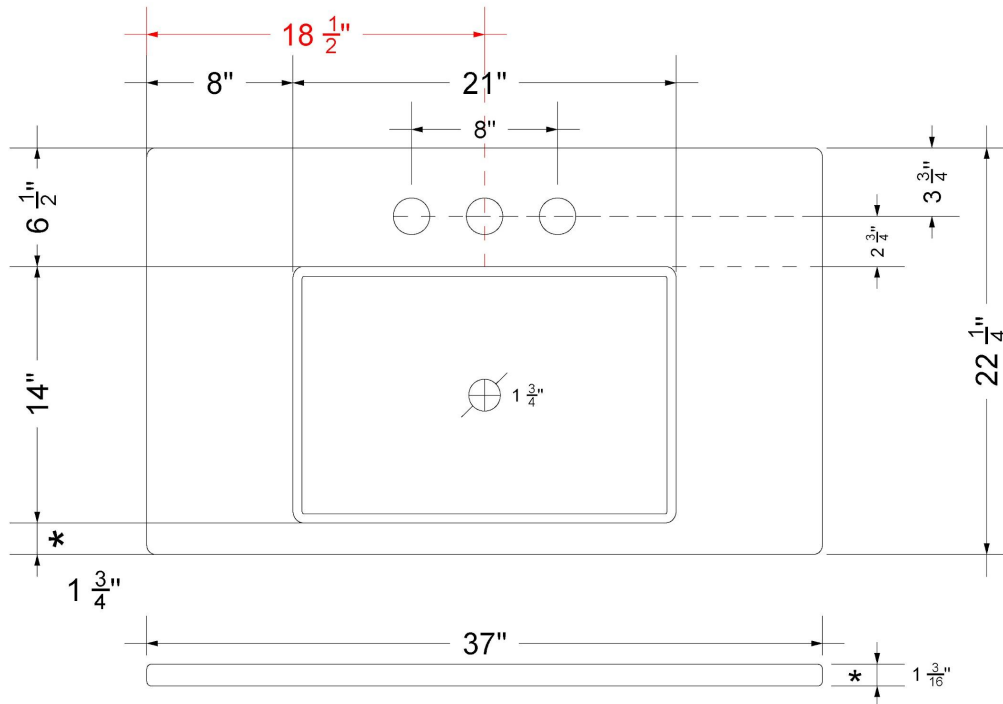

VANDERLOC

37" SILESTONE® QUARTZ VANITY TOP - Eternal Charcoal
Single Vigo Centered Sink (Widespread faucet hole)

CV-37-S1C.WS.ec

Technical Information

All product dimensions are nominal.

- Installation: Vanity Top
- Number of deck holes: 3

Notes

Install this product according to the installation instructions.