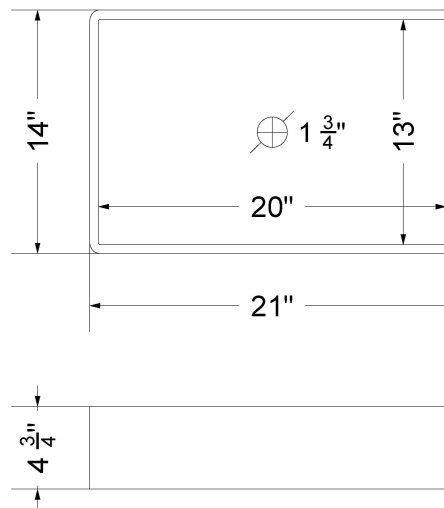

VANDERLOC

37" SILESTONE® QUARTZ VANITY TOP - Hellix
Single Vigo Centered Sink (Single faucet hole)

CV-37-S1C.SH.he

Technical Information

All product dimensions are nominal.

- Installation: Vanity Top
- Number of deck holes: 1

Notes

Install this product according to the installation instructions.

Sink Specifications

- 4-3/4" (82.55mm) deep
- 1-3/4" (6.35mm) drain opening
- Minimum cabinet size: 24"

VANDERLOC

37" SILESTONE® QUARTZ VANITY TOP - White Zeus
Single Vigo Centered Sink (Single faucet hole)