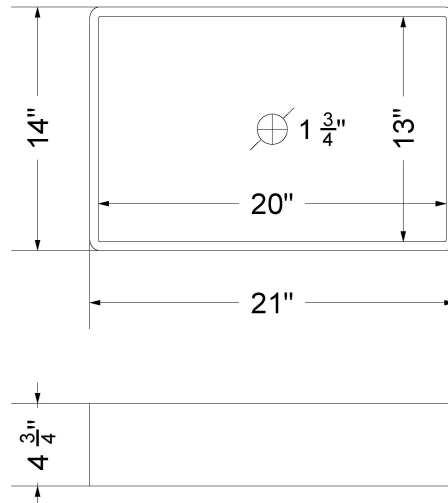

CV-37-S1C.NH.he

Technical Information

All product dimensions are nominal.

- Installation: Vanity Top
- Number of deck holes: 0

Notes

Install this product according to the installation instructions.

Sink Specifications