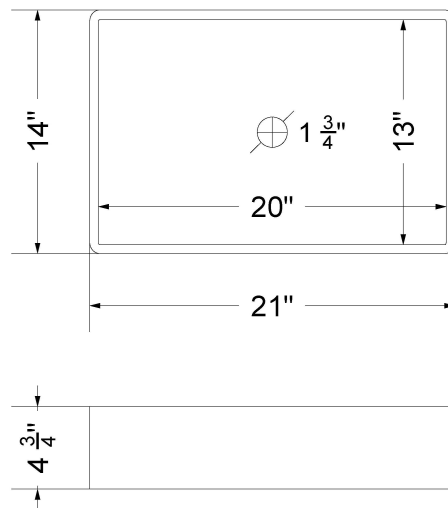

All product dimensions are nominal.

- Installation: Vanity Top
- Number of deck holes: 1

Notes

Install this product according to the installation instructions.

Sink Specifications

- 4-3/4" (82.55mm) deep
- 1-3/4" (6.35mm) drain opening
- Minimum cabinet size: 24"