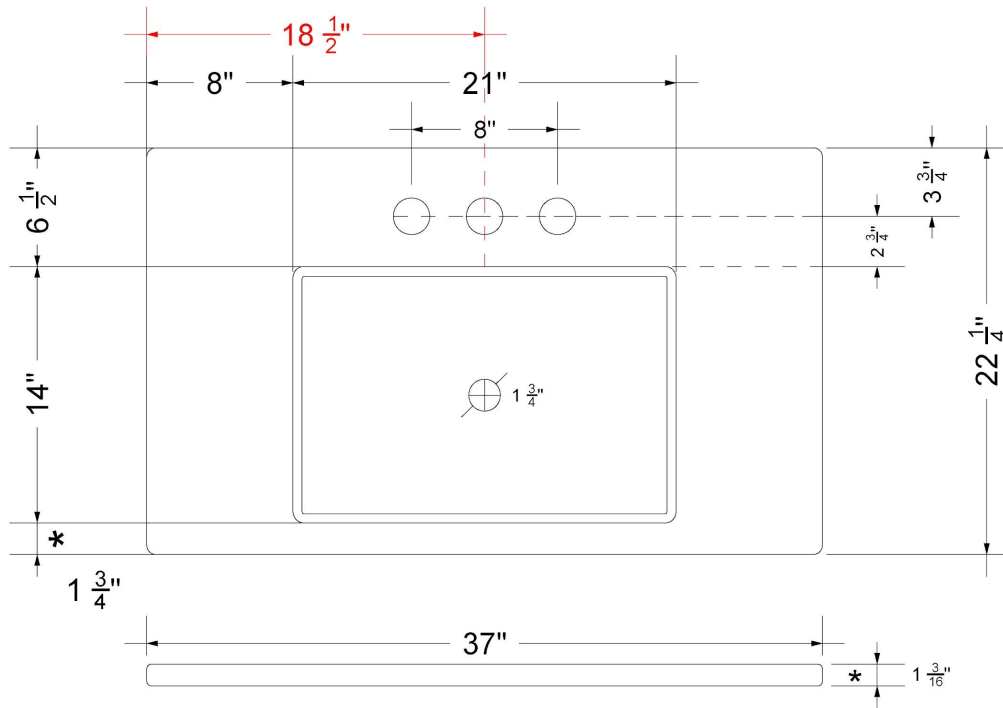

Technical Information

All product dimensions are nominal.

- Installation: Vanity Top
- Number of deck holes: 3

Notes

Install this product according to the installation instructions.