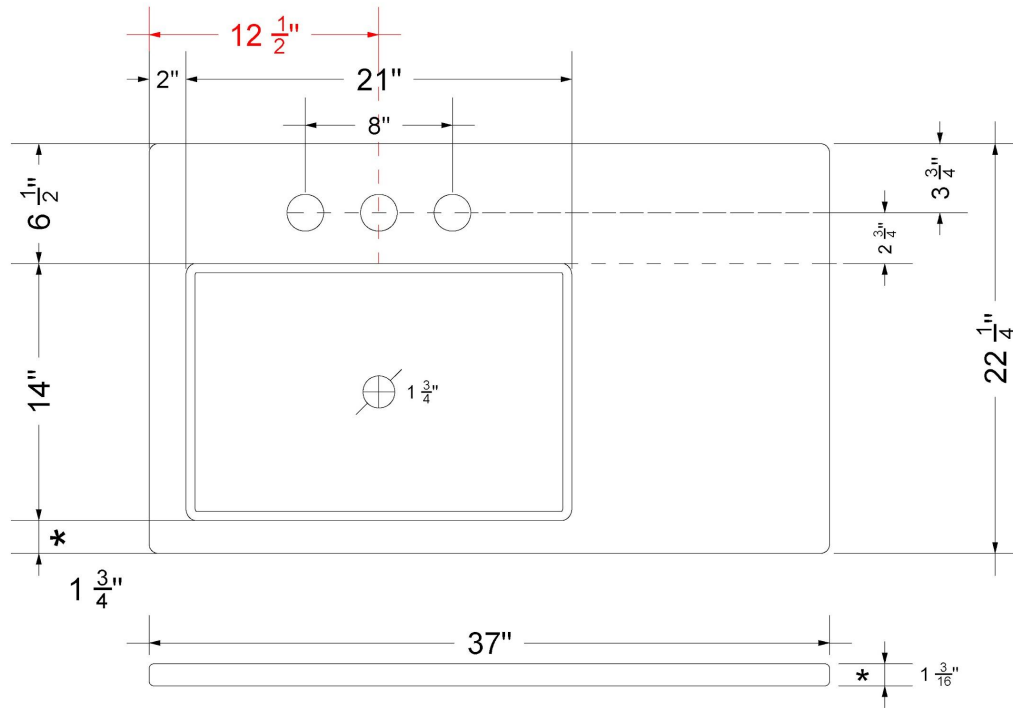

VANDERLOC

37" SILESTONE® QUARTZ VANITY TOP - Helix
Single Vigo Left Offset Sink (Widespread faucet hole)

CV-37-S1LO.WS.he

Technical Information

All product dimensions are nominal.

- Installation: Vanity Top
- Number of deck holes: 3

Notes

Install this product according to the installation instructions.