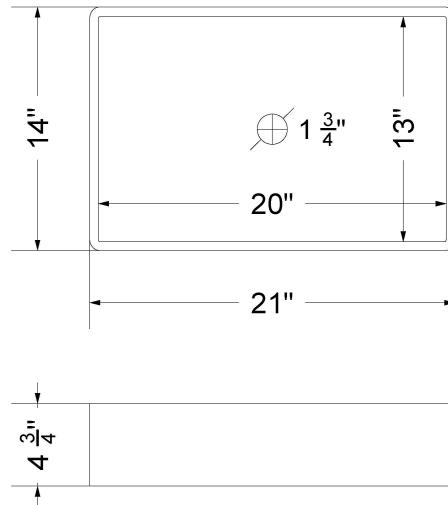

Technical Information

All product dimensions are nominal.

- Installation: Vanity Top
- Number of deck holes: 1

Notes

Install this product according to the installation instructions.

Sink Specifications

- 4-3/4" (82.55mm) deep
- 1-3/4" (6.35mm) drain opening
- Minimum cabinet size: 24"

Technical Information

All product dimensions are nominal.

- Installation: Vanity Top
- Number of deck holes: 3

Notes

Install this product according to the installation instructions.

Sink Specifications

- 4-3/4" (82.55mm) deep
- 1-3/4" (6.35mm) drain opening
- Minimum cabinet size: 24"

All product dimensions are nominal.

- Installation: Vanity Top
- Number of deck holes: 0

Notes

Install this product according to the installation instructions.

Sink Specifications

- 4-3/4" (82.55mm) deep
- 1-3/4" (6.35mm) drain opening
- Minimum cabinet size: 24"