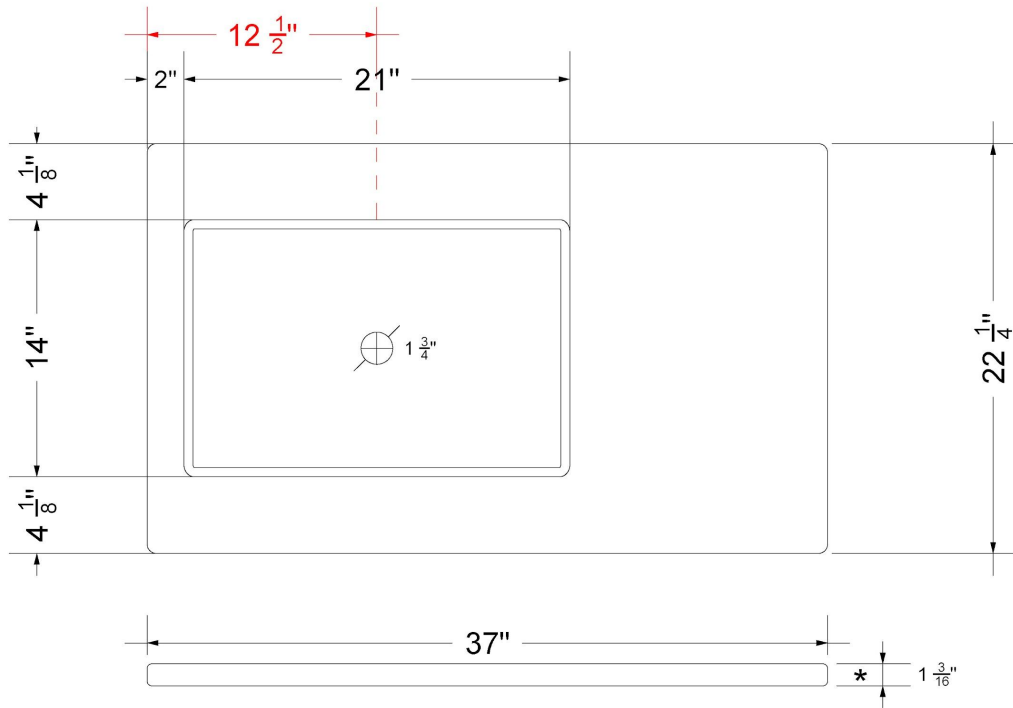

Technical Information

All product dimensions are nominal.

- Installation: Vanity Top
- Number of deck holes: 0

Notes

Install this product according to the installation instructions.

Sink Specifications

- 4-3/4" (82.55mm) deep
- 1-3/4" (6.35mm) drain opening
- Minimum cabinet size: 24"