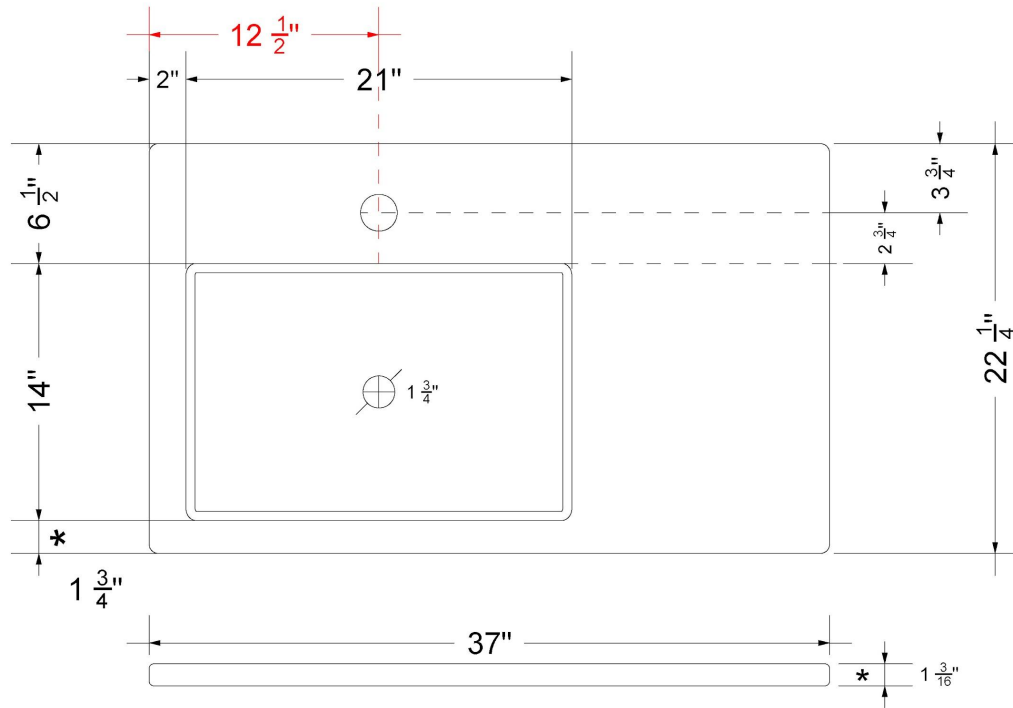

Technical Information

All product dimensions are nominal.

- Installation: Vanity Top
- Number of deck holes: 1

Notes

Install this product according to the installation instructions.