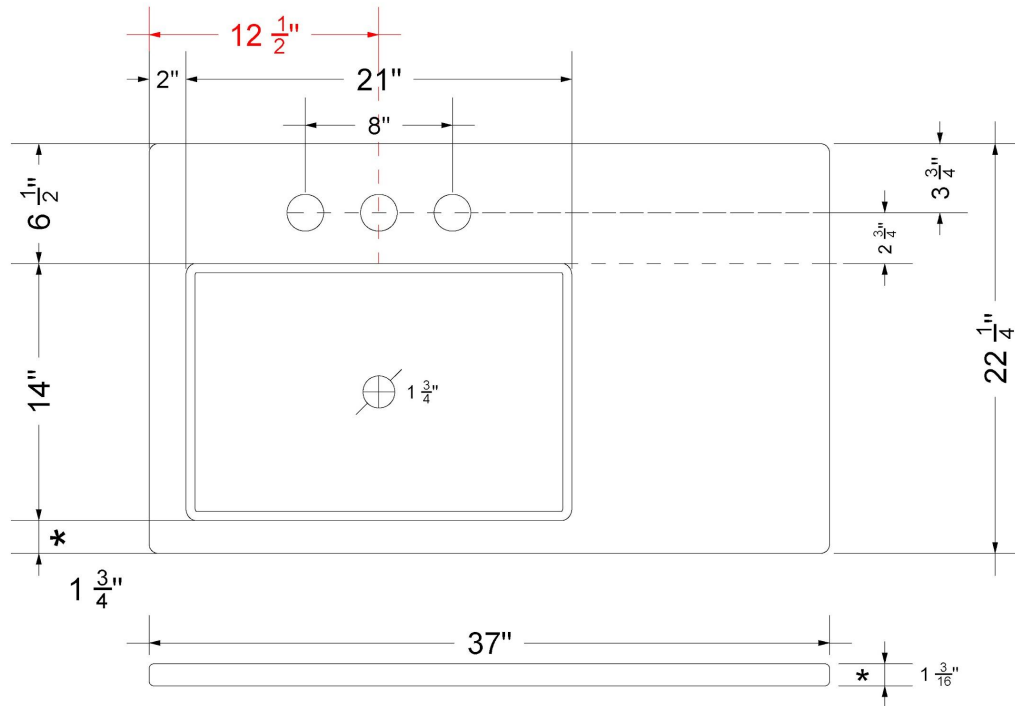

Technical Information

All product dimensions are nominal.

- Installation: Vanity Top
- Number of deck holes: 3

Notes

Install this product according to the installation instructions.