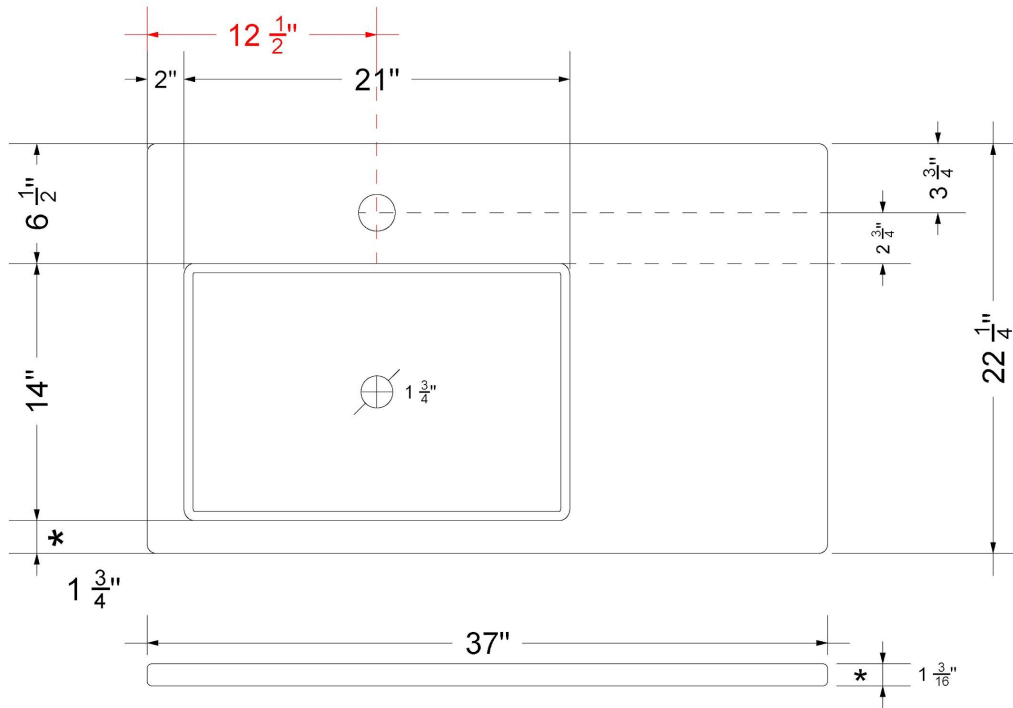

Technical Information

All product dimensions are nominal.

- Installation: Vanity Top
- Number of deck holes: 1

Notes

Install this product according to the installation instructions.

Sink Specifications

- 4-3/4" (82.55mm) deep
- 1-3/4" (6.35mm) drain opening
- Minimum cabinet size: 24"