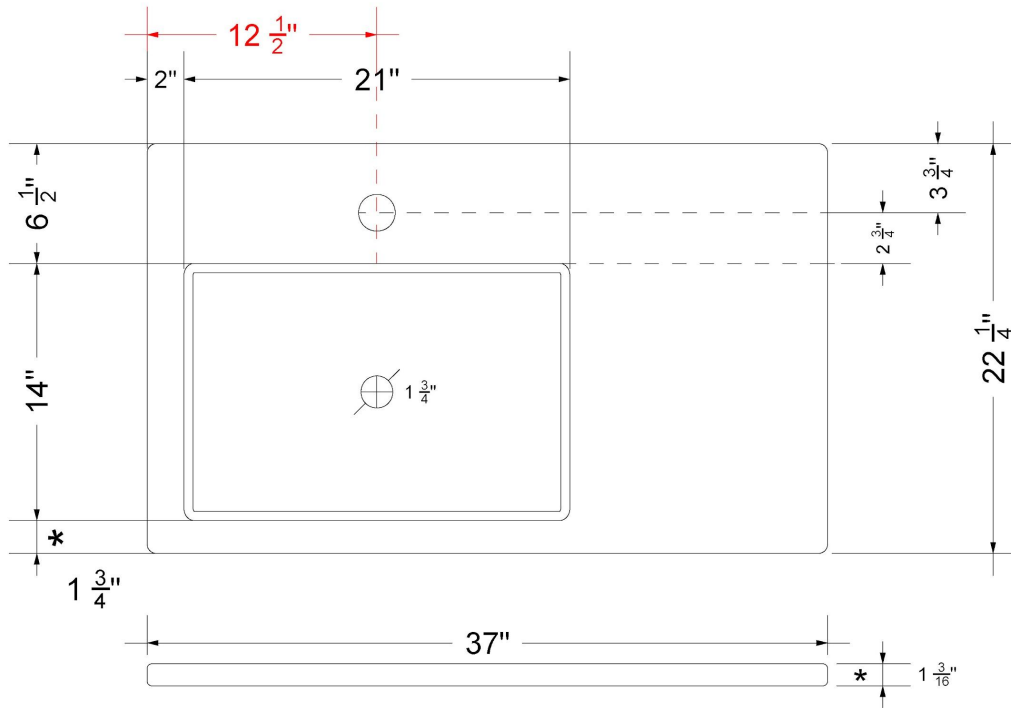

Technical Information

All product dimensions are nominal.

- Installation: Vanity Top
- Number of deck holes: 1

Notes

Install this product according to the installation instructions.