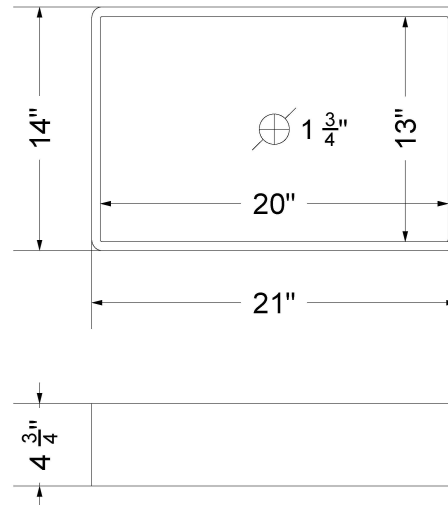

Technical Information

All product dimensions are nominal.

- Installation: Vanity Top
- Number of deck holes: 1

Notes

Install this product according to the installation instructions.

Sink Specifications

- 4-3/4" (82.55mm) deep
- 1-3/4" (6.35mm) drain opening
- Minimum cabinet size: 24"