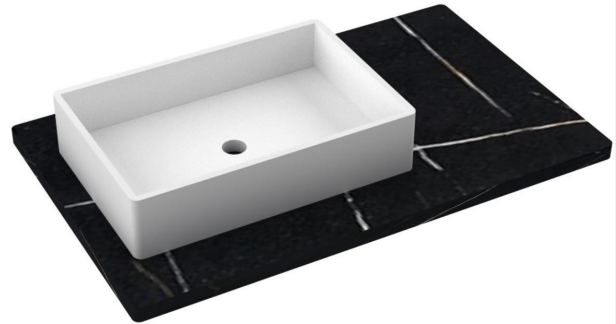

VANDERLOC

37" SILESTONE® QUARTZ VANITY TOP - Eternal Noir Single Vigo Left Offset Sink (No faucet hole)

CV-37-S1LO.NH.en

Features

- Matte Stone™ Vessel Sink
- Single and widespread faucet

Material

- Silestone® Quartz
- White Matte Stone™

Installation

- Vanity top
- No faucet hole

Included Products

- Vigo Magnolia Matte Stone™ Vessel Bathroom Sink

Optional Products

- C-37B.en Silestone® Quartz backsplash

Codes/Standards

- N/A

Vanderloc® One-Year Limited Warranty

- For product warranty information visit www.vanderloc.com

Available Colors/Finishes

Color tiles intended for reference only.

Color	Code	Description
	DS	Desert Silver
	EC	Eternal Charcoal
	EN	Eternal Noir
	EG	Ethereal Glow
	HE	Helix
	WZ	White Zeus