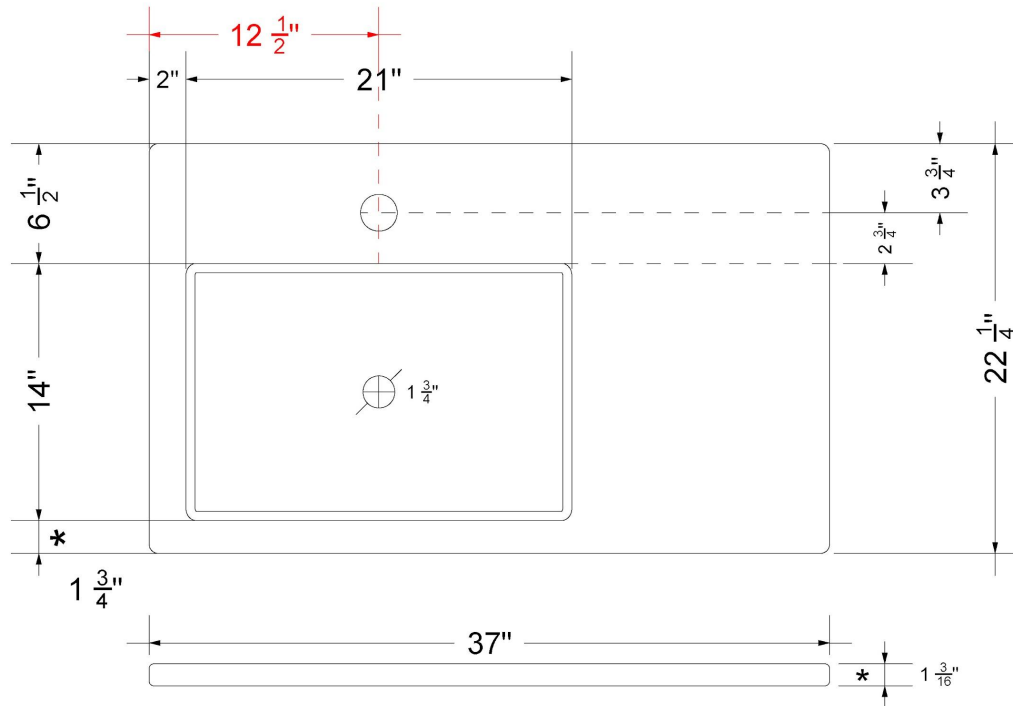

Technical Information

All product dimensions are nominal.

- Installation: Vanity Top
- Number of deck holes: 1

Notes

Install this product according to the installation instructions.

Sink Specifications

- 4-3/4" (82.55mm) deep
- 1-3/4" (6.35mm) drain opening
- Minimum cabinet size: 24"