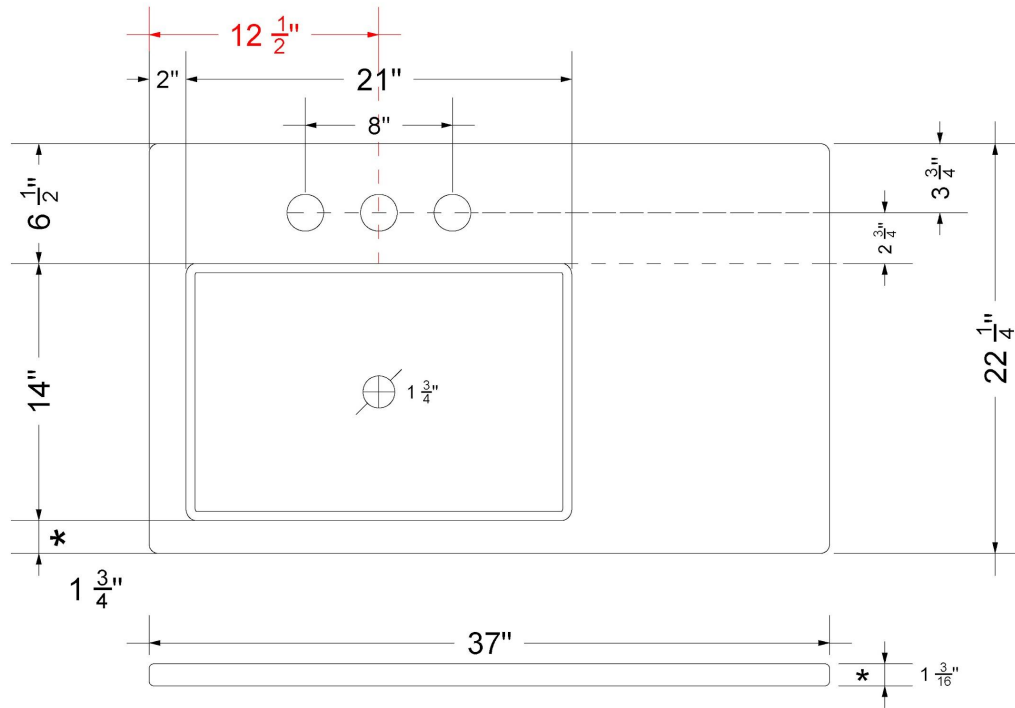

Technical Information

All product dimensions are nominal.

- Installation: Vanity Top
- Number of deck holes: 3

Notes

Install this product according to the installation instructions.