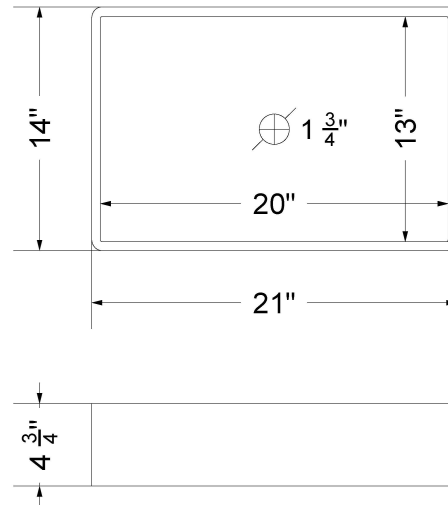

Technical Information

All product dimensions are nominal.

- Installation: Vanity Top
- Number of deck holes: 1

Notes

Install this product according to the installation instructions.

Sink Specifications

- 4-3/4" (82.55mm) deep
- 1-3/4" (6.35mm) drain opening
- Minimum cabinet size: 24"

CV-37-S1LO.WS.he

Technical Information

All product dimensions are nominal.

- Installation: Vanity Top
- Number of deck holes: 3

Notes

Install this product according to the installation instructions.

Sink Specifications