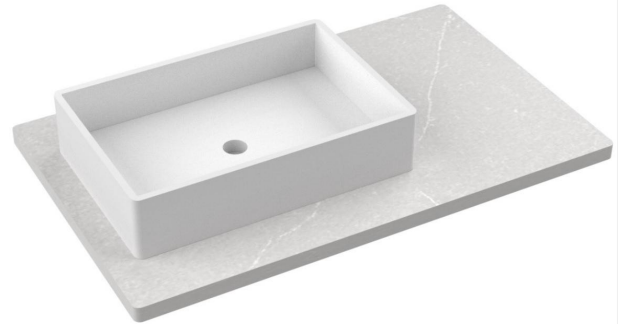

VANDERLOC

37" SILESTONE® QUARTZ VANITY TOP - Desert Silver
Single Vigo Left Offset Sink (No faucet hole)

CV-37-S1LO.NH.ds

Features

- Matte Stone™ Vessel Sink
- Single and widespread faucet

Material

- Silestone® Quartz
- White Matte Stone™

Installation

- Vanity top
- No faucet hole

Included Products

- Vigo Magnolia Matte Stone™ Vessel Bathroom Sink

Optional Products

- C-37B.ds Silestone® Quartz backsplash

Codes/Standards

- N/A

Vanderloc® One-Year Limited Warranty

- For product warranty information visit www.vanderloc.com

Available Colors/Finishes

Color tiles intended for reference only.

Color	Code	Description
	DS	Desert Silver
	EC	Eternal Charcoal
	EN	Eternal Noir
	EG	Ethereal Glow
	HE	Helix
	WZ	White Zeus