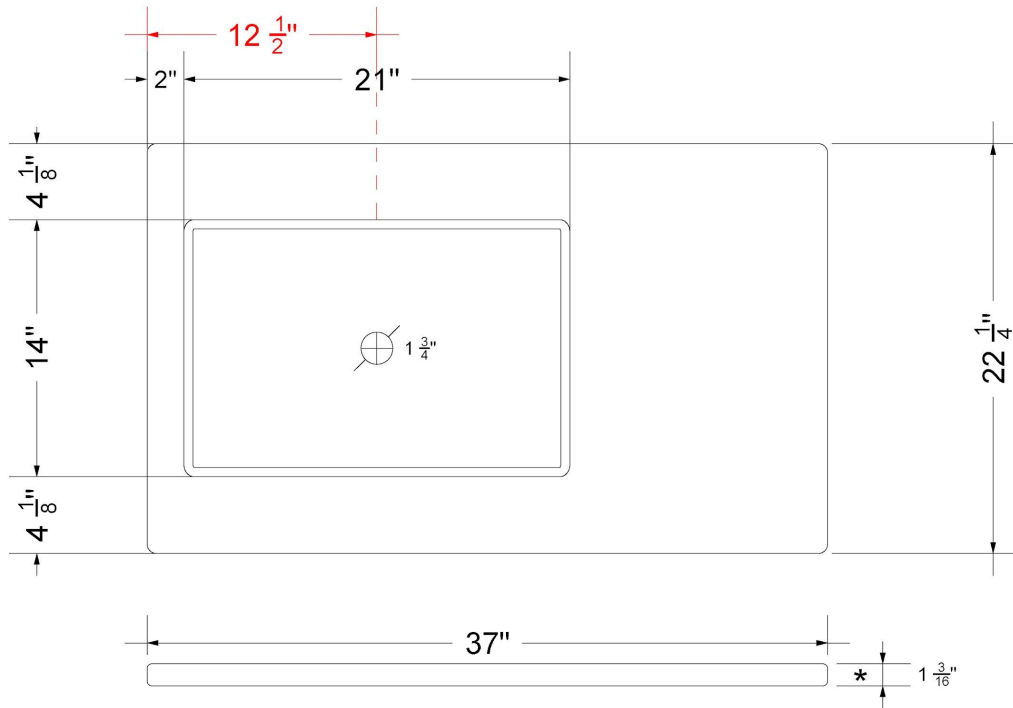

Technical Information

All product dimensions are nominal.

- Installation: Vanity Top
- Number of deck holes: 0

Notes

Install this product according to the installation instructions.