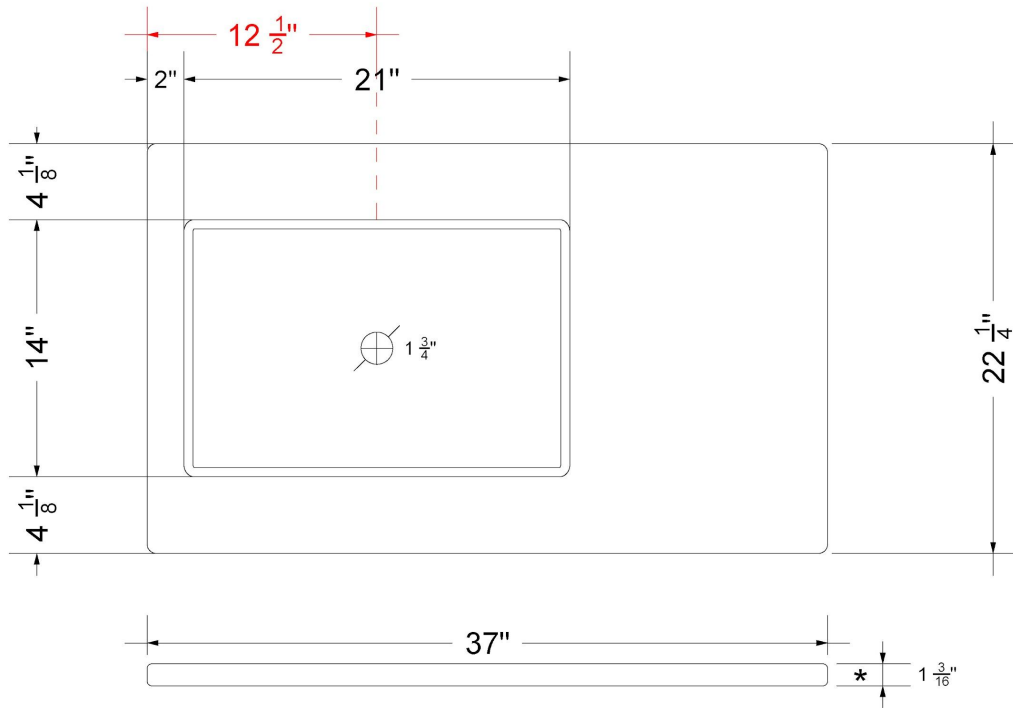

VANDERLOC

37" SILESTONE® QUARTZ VANITY TOP - Eternal Noir
Single Vigo Left Offset Sink (No faucet hole)

CV-37-S1LO.NH.en

Technical Information

All product dimensions are nominal.

- Installation: Vanity Top
- Number of deck holes: 0

Notes

Install this product according to the installation instructions.