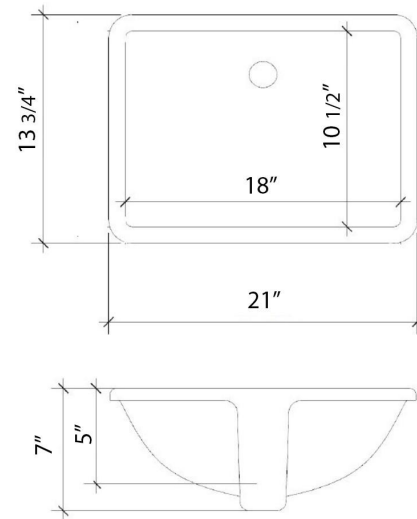

Sink Specifications

- 8" (203mm) deep
- 1-11/16" (43mm) drain opening
- Minimum cabinet size: 21"