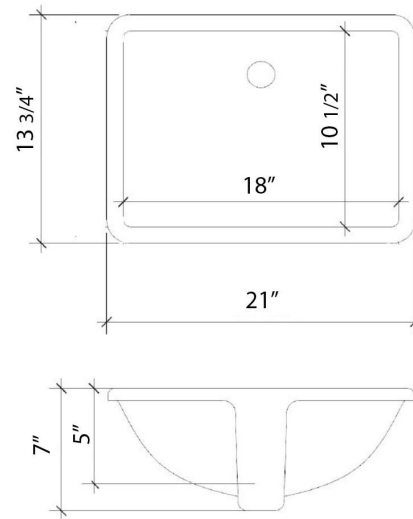

Sink Specifications

- 8" (203mm) deep
- 1-11/16" (43mm) drain opening
- Minimum cabinet size: 21"