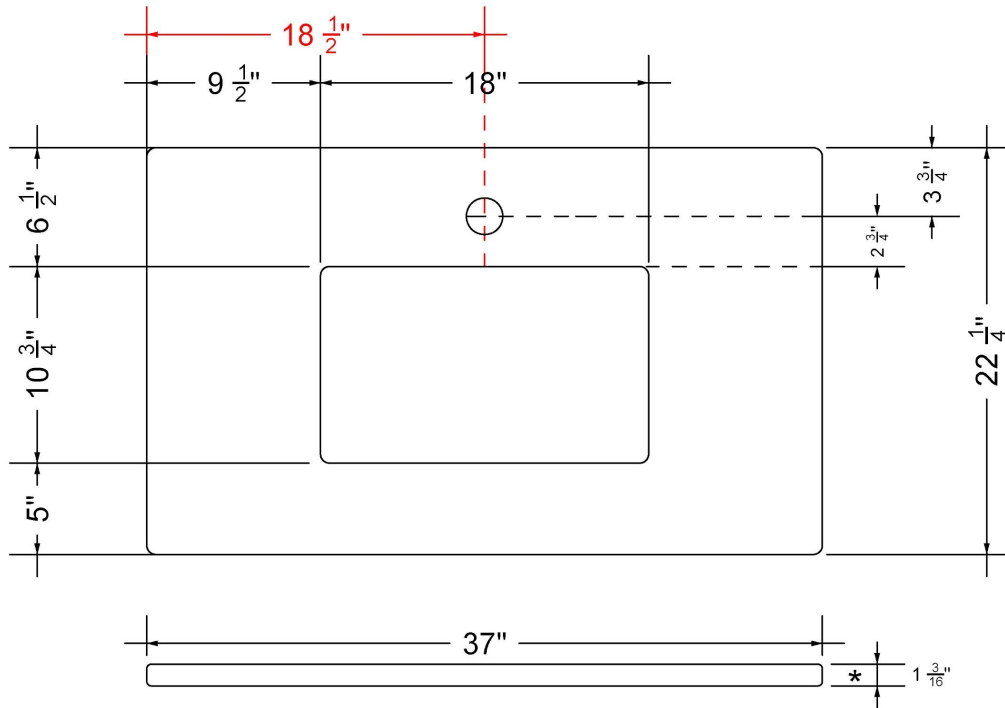

### Technical Information

All product dimensions are nominal.

- Installation: Vanity Top
- Number of deck holes: 1