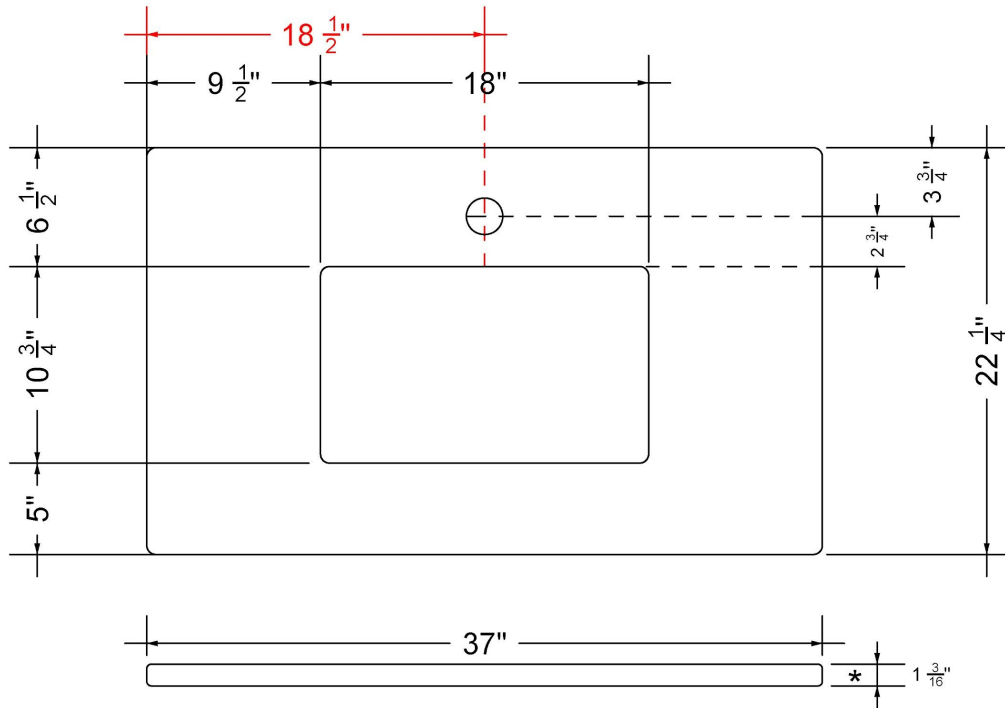

Technical Information

All product dimensions are nominal.

- Installation: Vanity Top
- Number of deck holes: 1

Notes

Install this product according to the installation instructions.