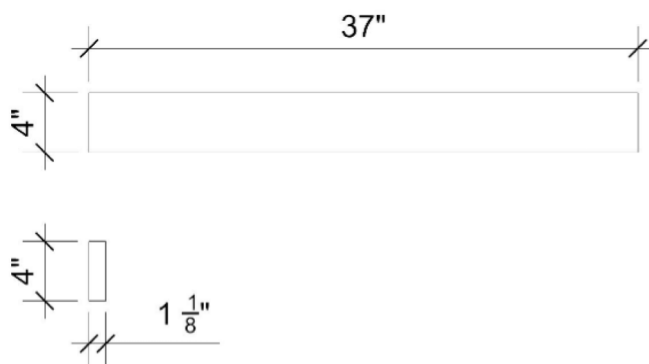

Features

- 4" Quartz Backsplash

Material

- Silestone® Quartz

Codes/Standards

- None Applicable

Notes

- Install this product according to the installation instructions

Technical Information

- All product dimensions are nominal

Vanderloc® One-Year Limited Warranty

- For product warranty information visit www.vanderloc.com

Available Colors/Finishes

Color tiles intended for reference only.

Color	Code	Description
	DS	Desert Silver
	EC	Eternal Charcoal
	EN	Eternal Noir
	EG	Ethereal Glow
	HE	Helix
	WZ	White Zeus