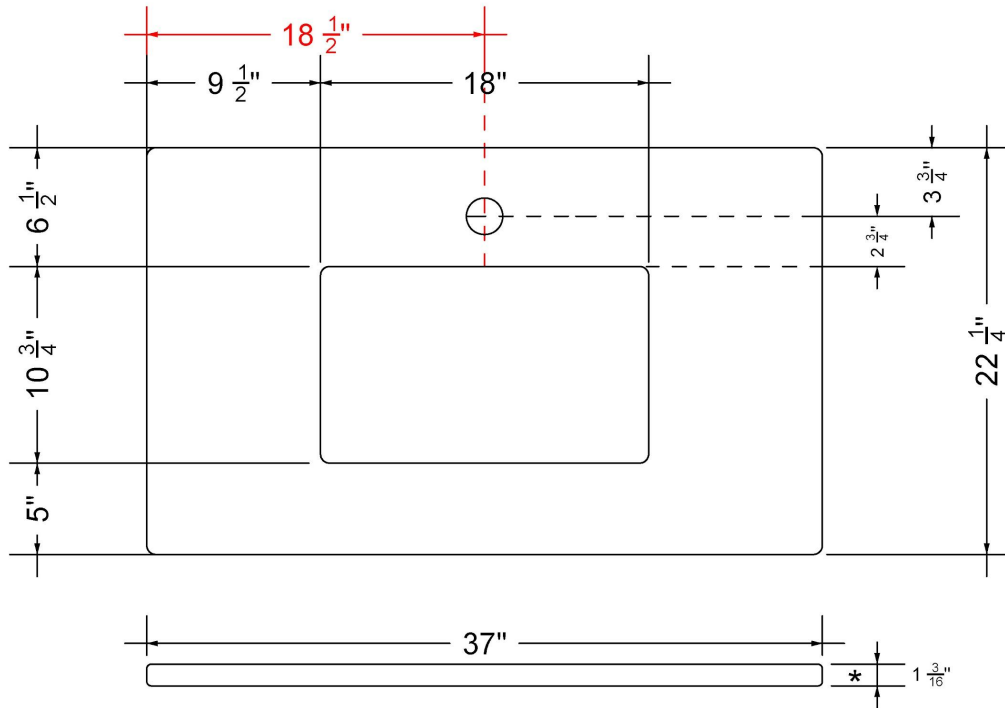

## Technical Information

All product dimensions are nominal.

- Installation: Vanity Top
- Number of deck holes: 1