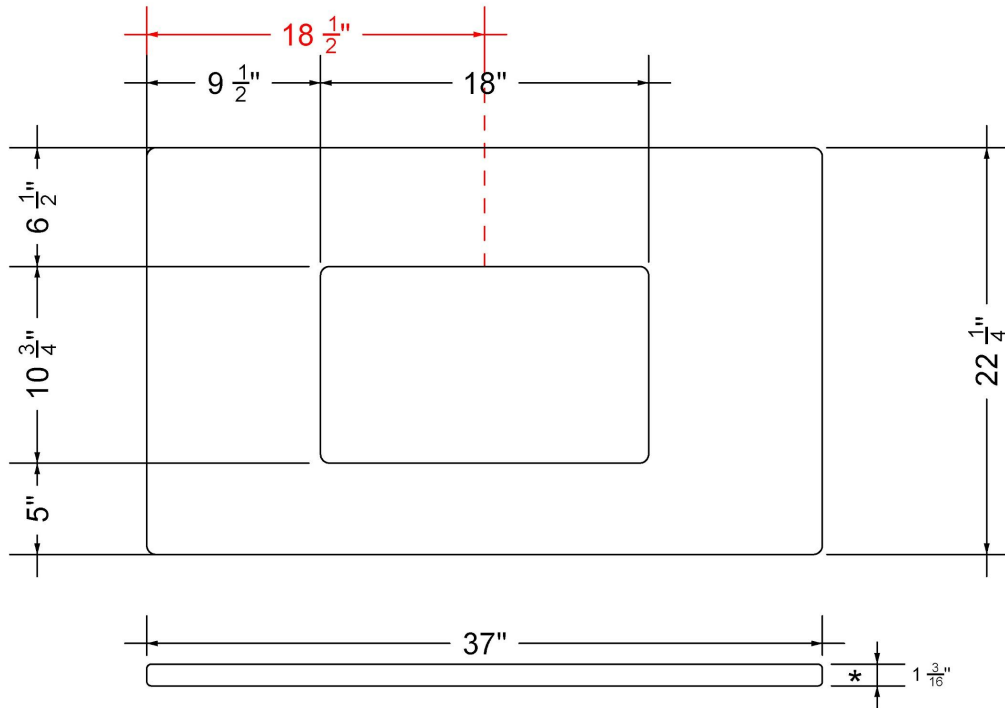

### Technical Information

All product dimensions are nominal.

- Installation: Vanity Top
- Number of deck holes: 0