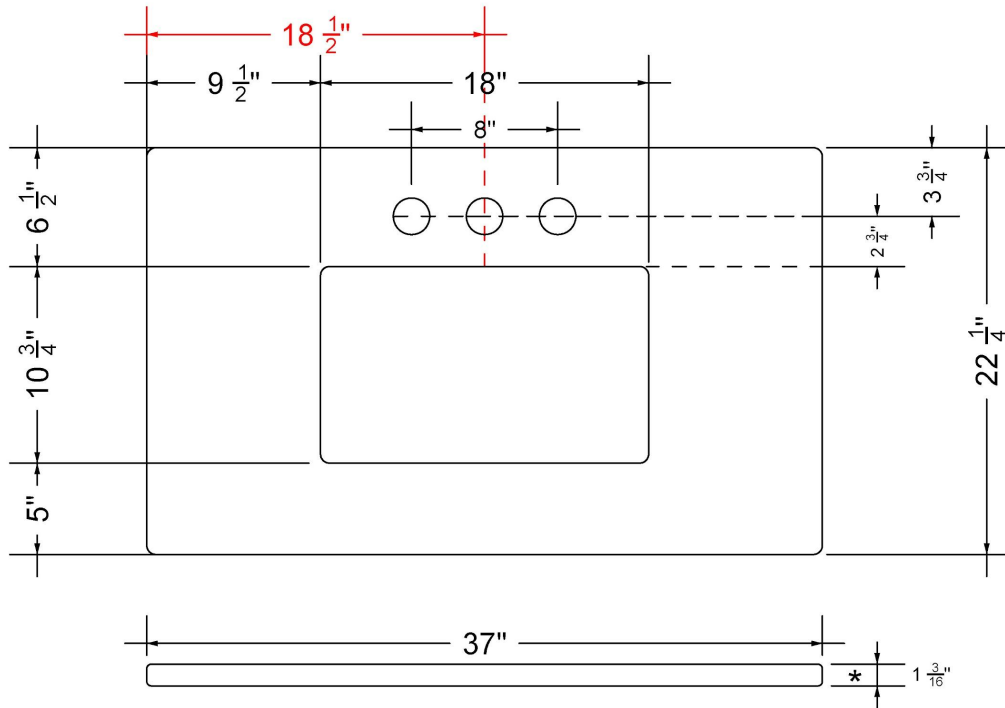

Technical Information

All product dimensions are nominal.

- Installation: Vanity Top
- Number of deck holes: 3

Notes

Install this product according to the installation instructions.