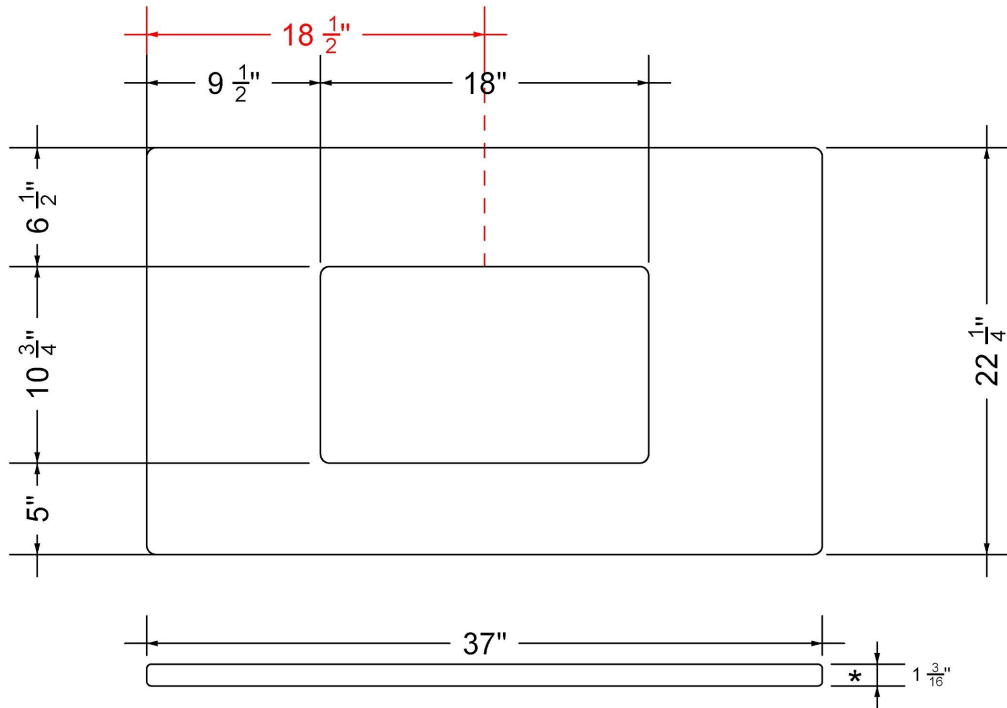

VANDERLOC

37" SILESTONE® QUARTZ VANITY TOP - Eternal Charcoal
Single Rectangle Centered Sink (No faucet hole)

C-37-SRC.NH.ec

Technical Information

All product dimensions are nominal.

- Installation: Vanity Top
- Number of deck holes: 0

Notes

Install this product according to the installation instructions.