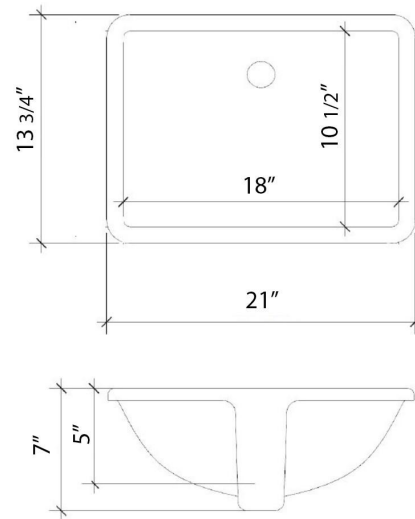

Sink Specifications

- 8" (203mm) deep
- 1-11/16" (43mm) drain opening
- Minimum cabinet size: 21"