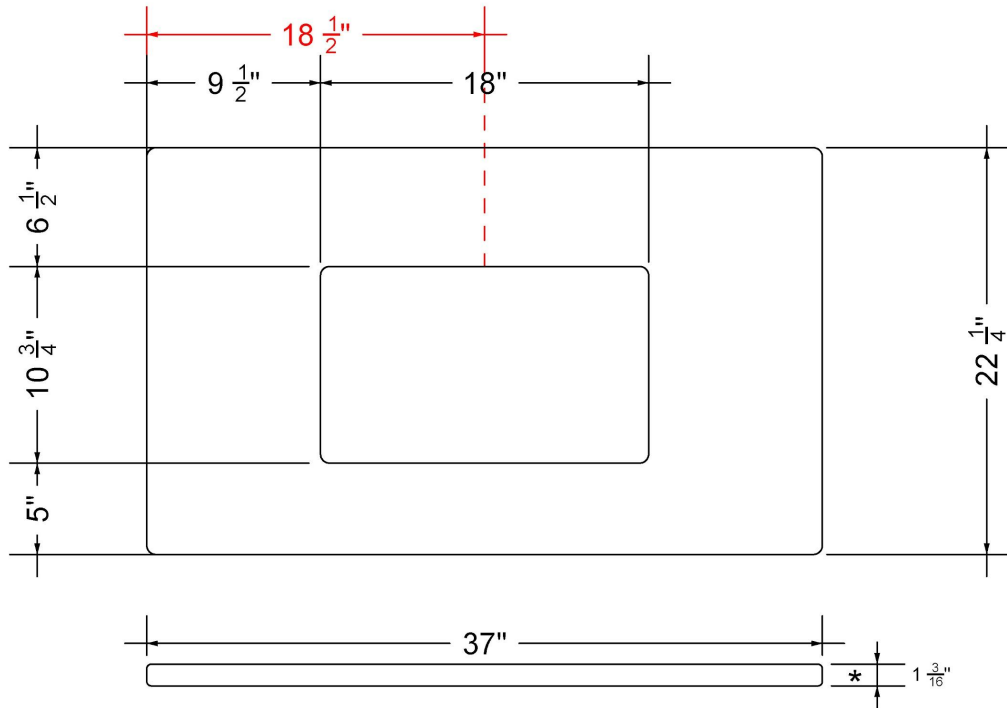

#### Technical Information

All product dimensions are nominal.

- Installation: Vanity Top
- Number of deck holes: 0