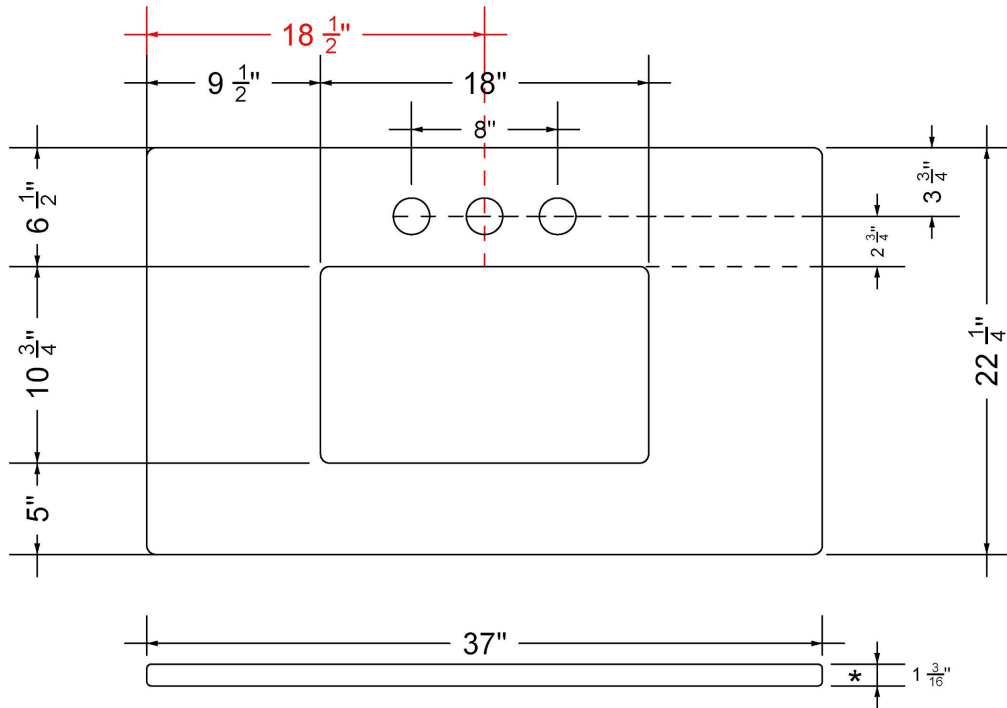

VANDERLOC

37" SILESTONE® QUARTZ VANITY TOP - Eternal Noir
Single Rectangle Centered Sink (Widespread faucet hole)

C-37-SRC.WS.en

Technical Information

All product dimensions are nominal.

- Installation: Vanity Top
- Number of deck holes: 3

Notes

Install this product according to the installation instructions.