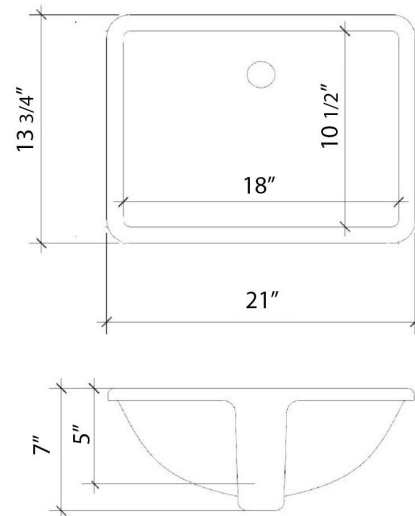

Sink Specifications

- 8" (203mm) deep
- 1-11/16" (43mm) drain opening
- Minimum cabinet size: 21"