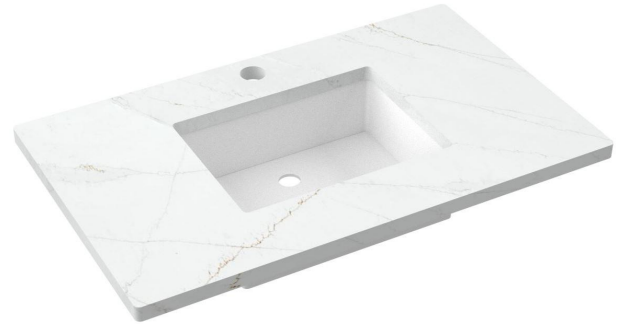

VANDERLOC

37" SILESTONE® QUARTZ VANITY TOP - Ethereal Glow Single Rectangle Centered Sink (Single faucet hole)

C-37-SRC.SH.eg

Features

- Square sink cutout
- Single and widespread faucet

Material

- Silestone® Quartz

Installation

- Vanity top
- Single faucet hole
- Vanderloc® Rectangle Sink

Included Products

- Vanderloc® Rectangle Sink (White Porcelain)
- Sink mounting hardware (screws)

Optional Products

- C-37B.eg Silestone® Quartz backsplash

Codes/Standards

- N/A

Vanderloc® One-Year Limited Warranty

- For product warranty information visit www.vanderloc.com

Available Colors/Finishes

Color tiles intended for reference only.

Color	Code	Description
	DS	Desert Silver
	EC	Eternal Charcoal
	EN	Eternal Noir
	EG	Ethereal Glow
	HE	Helix
	WZ	White Zeus