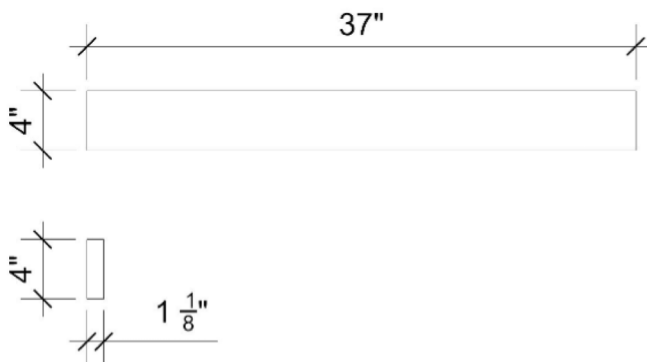

Features

- 4" Quartz Backsplash

Material

- Silestone® Quartz

Codes/Standards

- None Applicable

Notes

- Install this product according to the installation instructions

Technical Information

- All product dimensions are nominal

Vanderloc® One-Year Limited Warranty

- For product warranty information visit www.vanderloc.com

Available Colors/Finishes

Color tiles intended for reference only.

Color	Code	Description
	DS	Desert Silver
	EC	Eternal Charcoal
	EN	Eternal Noir
	EG	Ethereal Glow
	HE	Helix
	WZ	White Zeus