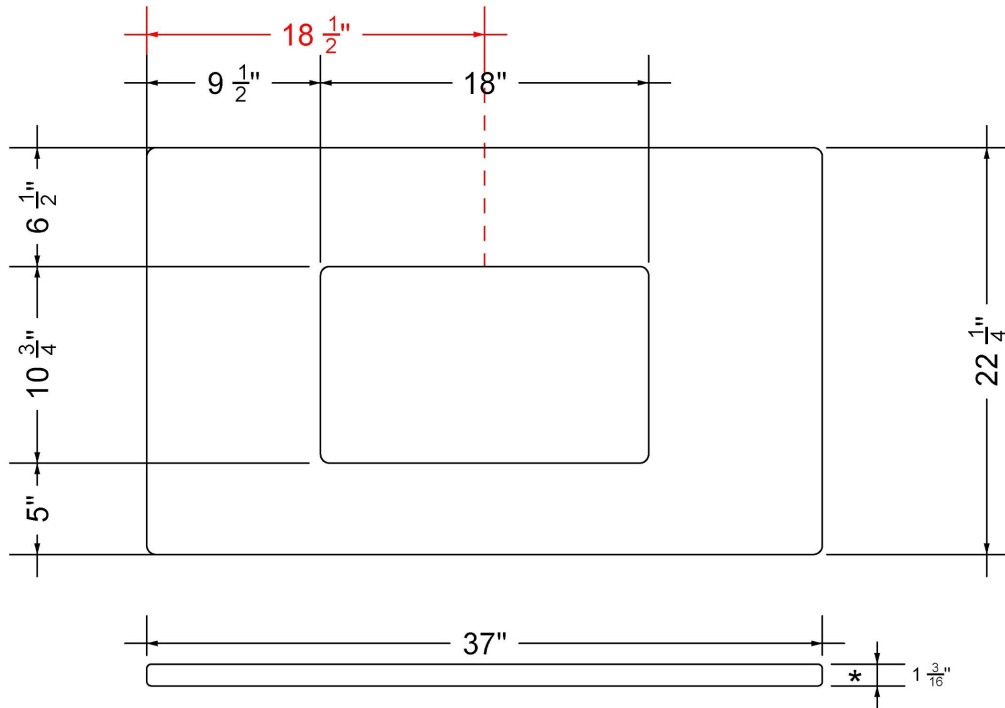

## Technical Information

All product dimensions are nominal.

- Installation: Vanity Top
- Number of deck holes: 0