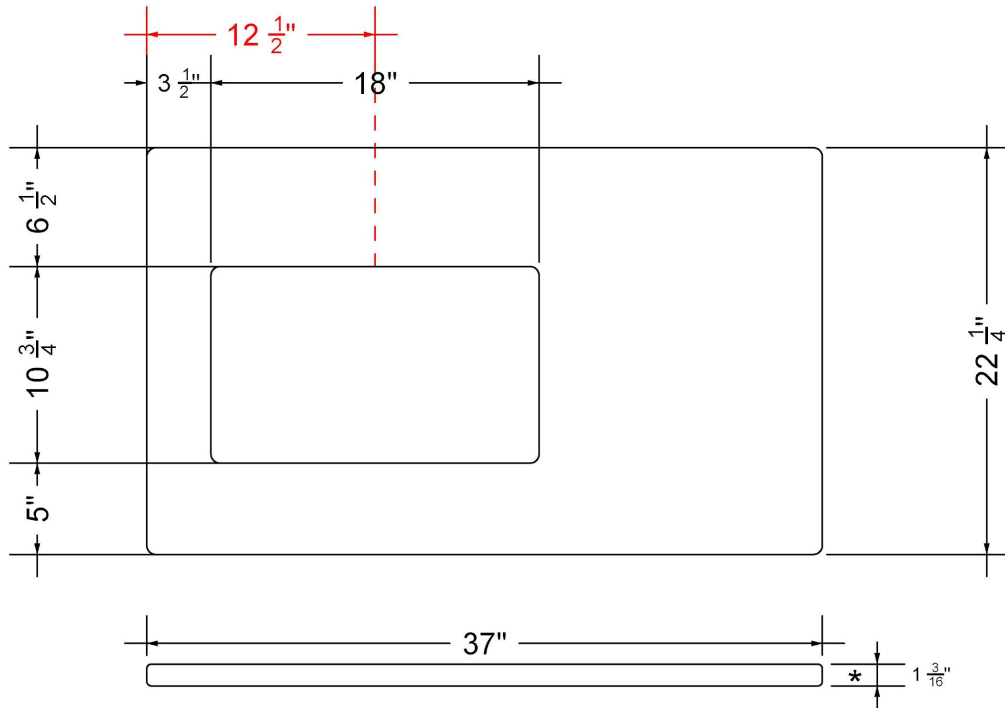

Technical Information

All product dimensions are nominal.

- Installation: Vanity Top
- Number of deck holes: 0

Notes

Install this product according to the installation instructions.

Sink Specifications

- 8" (203mm) deep
- 1-11/16" (43mm) drain opening
- Minimum cabinet size: 21"