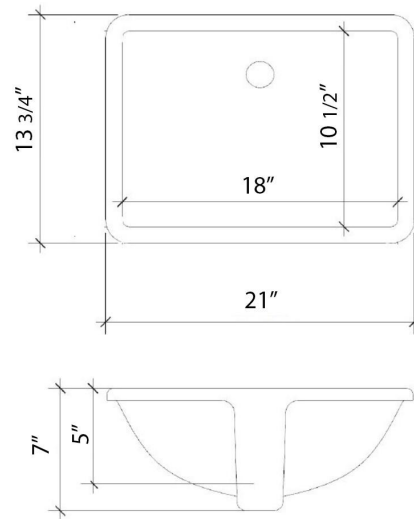

Technical Information

All product dimensions are nominal.

- Installation: Vanity Top
- Number of deck holes: 1

Notes

Install this product according to the installation instructions.

Sink Specifications

- 8" (203mm) deep
- 1-11/16" (43mm) drain opening
- Minimum cabinet size: 21"

Technical Information

All product dimensions are nominal.

- Installation: Vanity Top
- Number of deck holes: 3

Notes

Install this product according to the installation instructions.

Sink Specifications

- 8" (203mm) deep
- 1-11/16" (43mm) drain opening
- Minimum cabinet size: 21"

All product dimensions are nominal.

- Installation: Vanity Top
- Number of deck holes: 3

Notes

Install this product according to the installation instructions.

Sink Specifications

- 8" (203mm) deep
- 1-11/16" (43mm) drain opening
- Minimum cabinet size: 21"