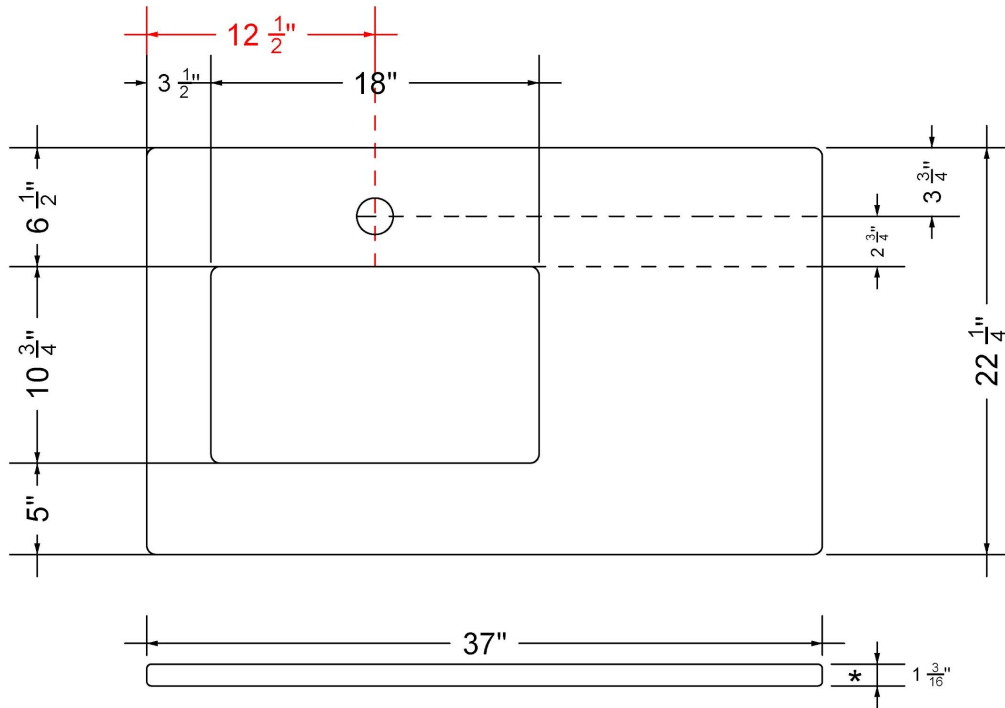

Technical Information

All product dimensions are nominal.

- Installation: Vanity Top
- Number of deck holes: 1

Notes

Install this product according to the installation instructions.

Sink Specifications

- 8" (203mm) deep
- 1-11/16" (43mm) drain opening
- Minimum cabinet size: 21"