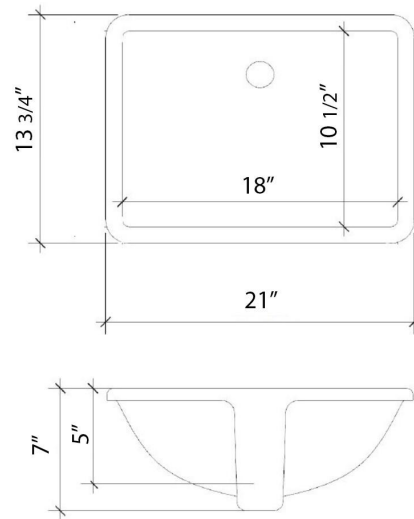

Technical Information

All product dimensions are nominal.

- Installation: Vanity Top
- Number of deck holes: 3

Notes

Install this product according to the installation instructions.

Sink Specifications

- 8" (203mm) deep
- 1-11/16" (43mm) drain opening
- Minimum cabinet size: 21"

All product dimensions are nominal.

- Installation: Vanity Top
- Number of deck holes: 3

Notes

Install this product according to the installation instructions.

Sink Specifications

- 8" (203mm) deep
- 1-11/16" (43mm) drain opening
- Minimum cabinet size: 21"

Technical Information

All product dimensions are nominal.

- Installation: Vanity Top
- Number of deck holes: 0

Notes

Install this product according to the installation instructions.

Sink Specifications

- 8" (203mm) deep
- 1-11/16" (43mm) drain opening
- Minimum cabinet size: 21"