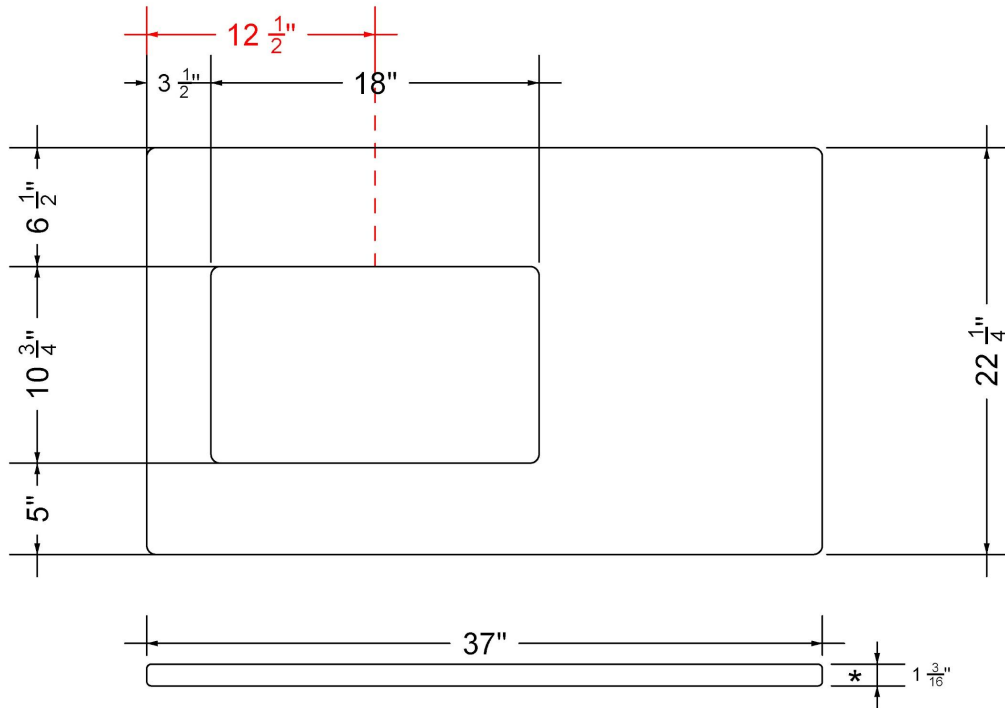

Technical Information

All product dimensions are nominal.

- Installation: Vanity Top
- Number of deck holes: 0

Notes

Install this product according to the installation instructions.