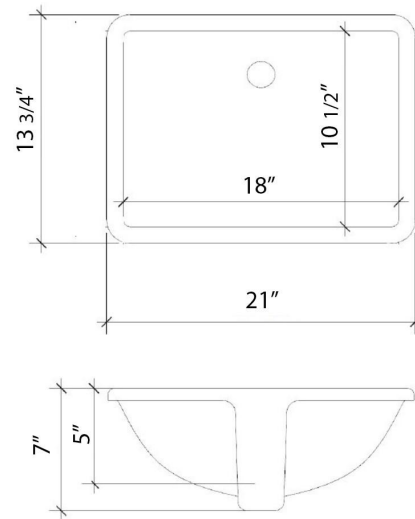

Technical Information

All product dimensions are nominal.

- Installation: Vanity Top
- Number of deck holes: 1

Notes

Install this product according to the installation instructions.

Sink Specifications

- 8" (203mm) deep
- 1-11/16" (43mm) drain opening
- Minimum cabinet size: 21"

Technical Information

All product dimensions are nominal.

- Installation: Vanity Top
- Number of deck holes: 3

Notes

Install this product according to the installation instructions.

Sink Specifications

- 8" (203mm) deep
- 1-11/16" (43mm) drain opening
- Minimum cabinet size: 21"

All product dimensions are nominal.

- Installation: Vanity Top
- Number of deck holes: 3

Notes

Install this product according to the installation instructions.

Sink Specifications

- 8" (203mm) deep
- 1-11/16" (43mm) drain opening
- Minimum cabinet size: 21"

Technical Information

All product dimensions are nominal.

- Installation: Vanity Top
- Number of deck holes: 0

Notes

Install this product according to the installation instructions.

Sink Specifications

- 8" (203mm) deep
- 1-11/16" (43mm) drain opening
- Minimum cabinet size: 21"