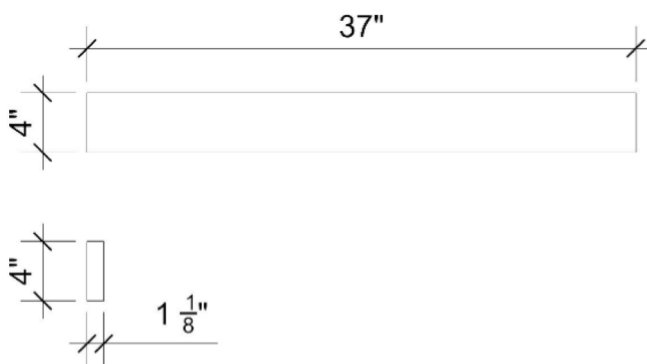

VANDERLOC

37" Quartz Backsplash White Zeus **C-37B.wz**

Features

- 4" Quartz Backsplash

Material

- Silestone® Quartz

Codes/Standards

- None Applicable

Notes

- Install this product according to the installation instructions

Technical Information

- All product dimensions are nominal

Vanderloc® One-Year Limited Warranty

- For product warranty information visit www.vanderloc.com

Available Colors/Finishes

Color tiles intended for reference only.

Color	Code	Description
	DS	Desert Silver
	EC	Eternal Charcoal
	EN	Eternal Noir
	EG	Ethereal Glow
	HE	Helix
	WZ	White Zeus