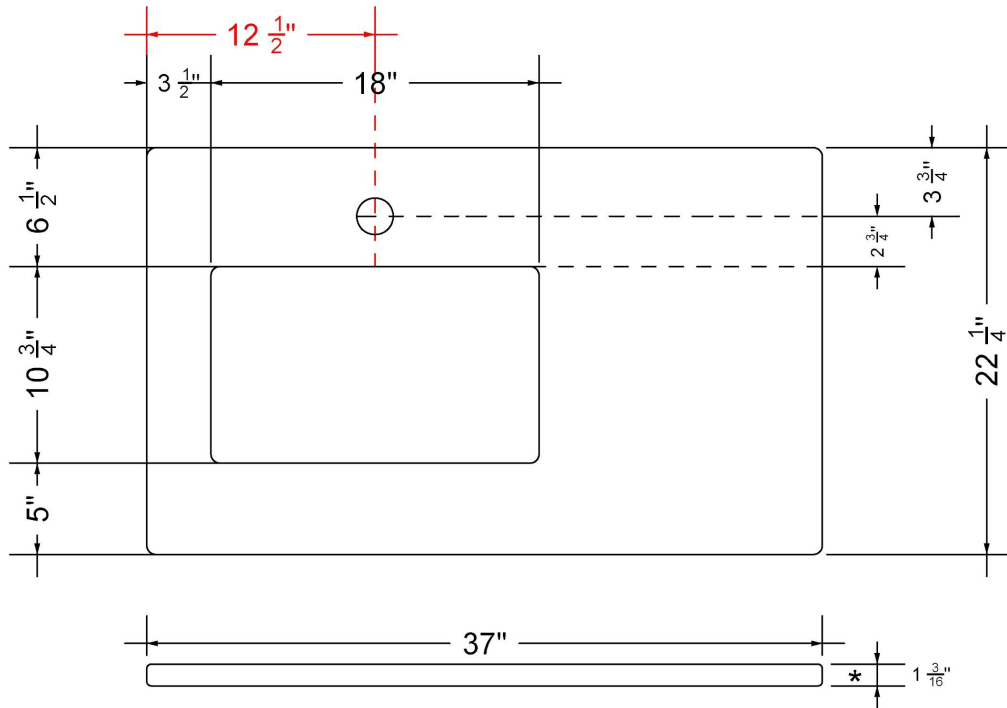

Technical Information

All product dimensions are nominal.

- Installation: Vanity Top
- Number of deck holes: 1

Notes

Install this product according to the installation instructions.

Sink Specifications

- 8" (203mm) deep
- 1-11/16" (43mm) drain opening
- Minimum cabinet size: 21"