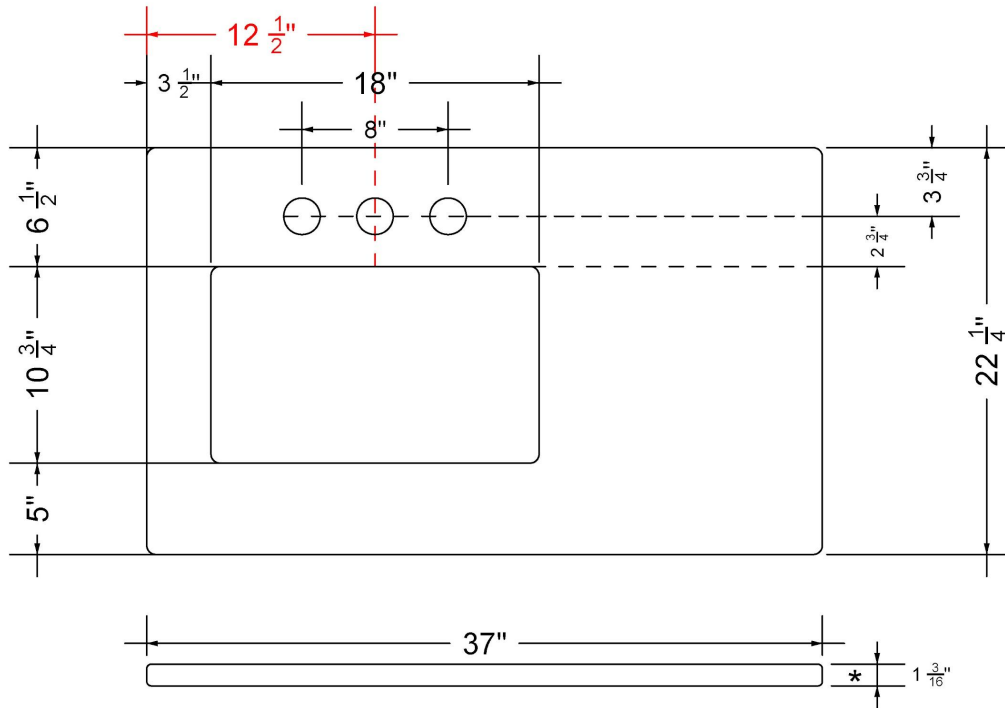

Technical Information

All product dimensions are nominal.

- Installation: Vanity Top
- Number of deck holes: 3

Notes

Install this product according to the installation instructions.