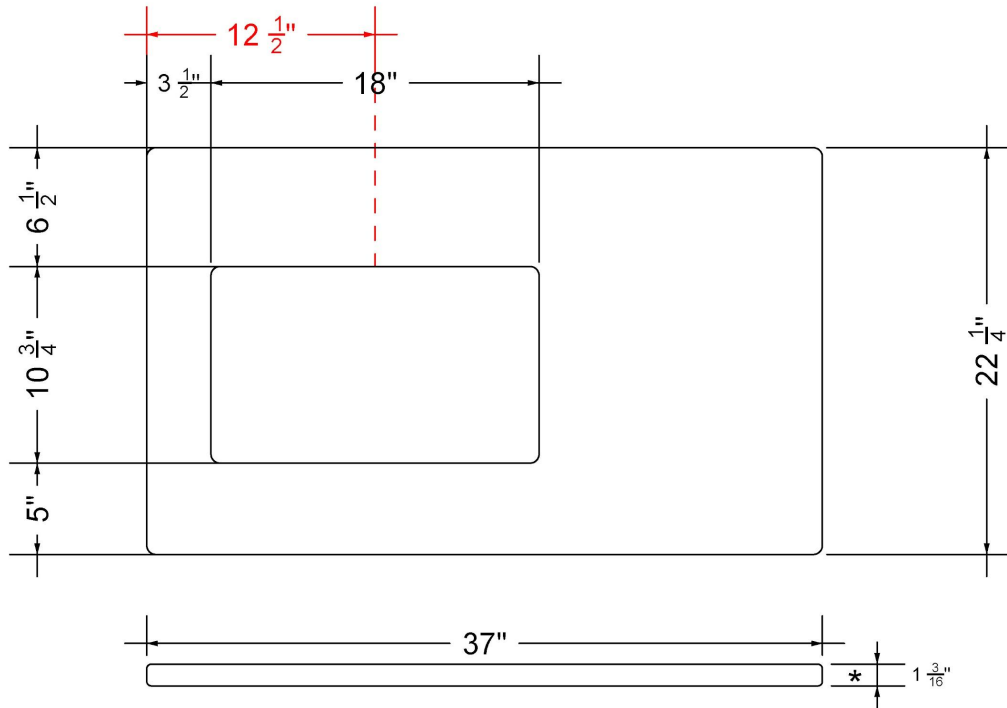

Technical Information

All product dimensions are nominal.

- Installation: Vanity Top
- Number of deck holes: 0

Notes

Install this product according to the installation instructions.

Sink Specifications

- 8" (203mm) deep
- 1-11/16" (43mm) drain opening
- Minimum cabinet size: 21"