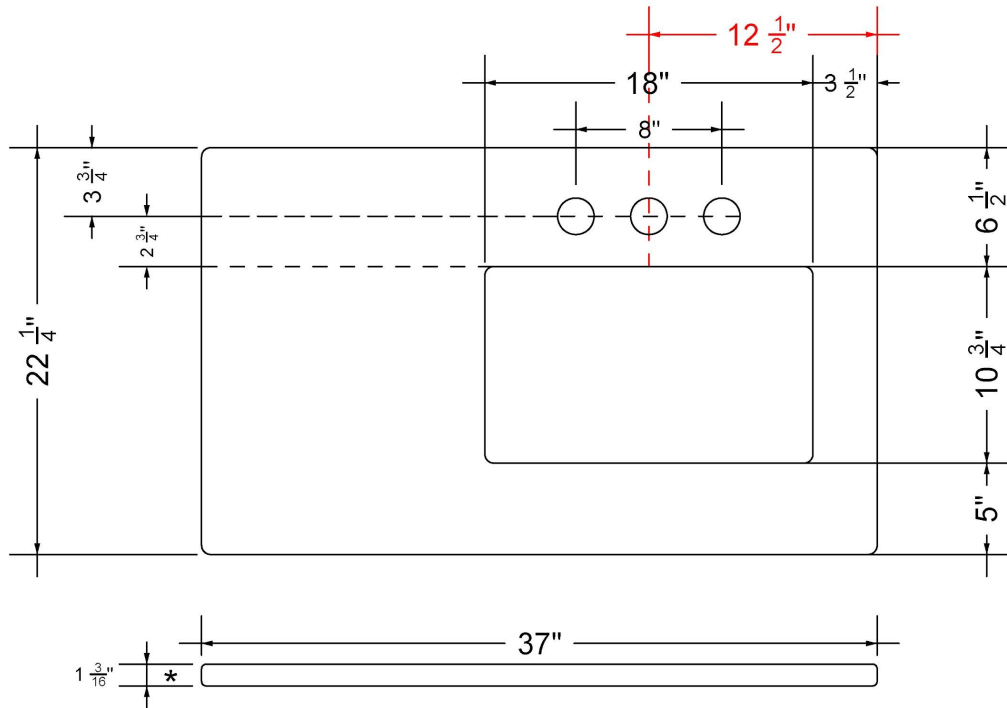

Technical Information

All product dimensions are nominal.

- Installation: Vanity Top
- Number of deck holes: 3

Notes

Install this product according to the installation instructions.