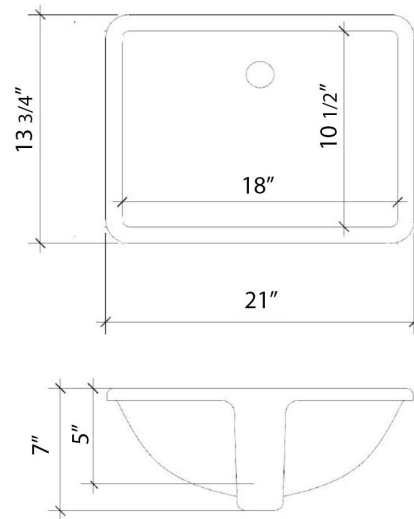

Technical Information

All product dimensions are nominal.

- Installation: Vanity Top
- Number of deck holes: 3

Notes

Install this product according to the installation instructions.

Sink Specifications

- 8" (203mm) deep
- 1-11/16" (43mm) drain opening
- Minimum cabinet size: 21"

All product dimensions are nominal.

- Installation: Vanity Top
- Number of deck holes: 0

Notes

Install this product according to the installation instructions.

Sink Specifications

- 8" (203mm) deep
- 1-11/16" (43mm) drain opening
- Minimum cabinet size: 21"