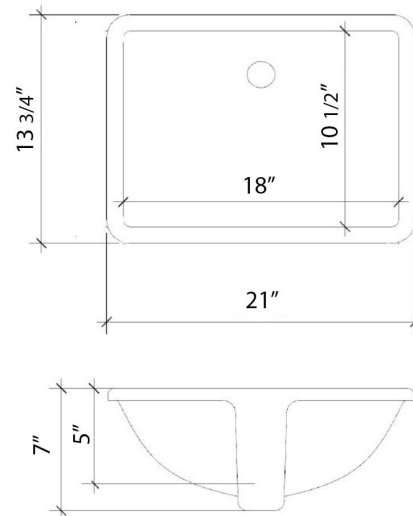

Sink Specifications

- 8" (203mm) deep
- 1-11/16" (43mm) drain opening
- Minimum cabinet size: 21"