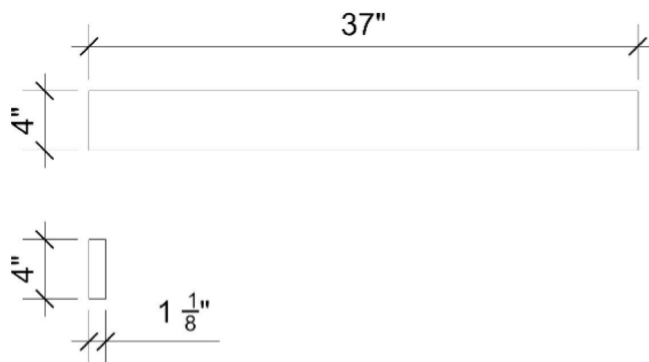

VANDERLOC

37" Quartz Backsplash Eternal Charcoal **C-37B.ec**

Features

- 4" Quartz Backsplash

Material

- Silestone® Quartz

Codes/Standards

- None Applicable

Notes

- Install this product according to the installation instructions

Technical Information

- All product dimensions are nominal

Vanderloc® One-Year Limited Warranty

- For product warranty information visit www.vanderloc.com

Available Colors/Finishes

Color tiles intended for reference only.

Color	Code	Description
	DS	Desert Silver
	EC	Eternal Charcoal
	EN	Eternal Noir
	EG	Ethereal Glow
	HE	Helix
	WZ	White Zeus