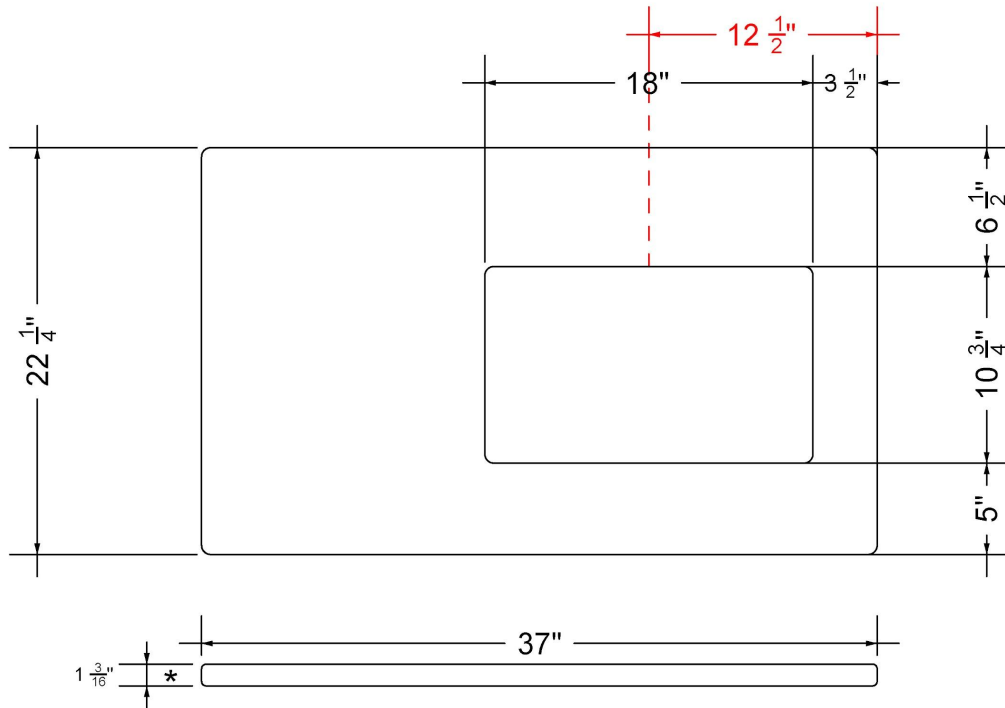

Technical Information

All product dimensions are nominal.

- Installation: Vanity Top
- Number of deck holes: 0

Notes

Install this product according to the installation instructions.

Sink Specifications

- 8" (203mm) deep
- 1-11/16" (43mm) drain opening
- Minimum cabinet size: 21"