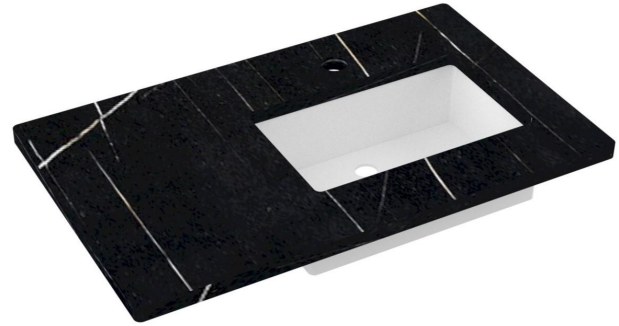

VANDERLOC

37" SILESTONE® QUARTZ VANITY TOP - Eternal Noir Single Rectangle Right Offset Sink (Single faucet hole)

C-37-SRRO.SH.en

Features

- Square sink cutout
- Single and widespread faucet

Material

- Silestone® Quartz

Installation

- Vanity top
- Single faucet hole
- Vanderloc® Rectangle Sink

Included Products

- Vanderloc® Rectangle Sink (White Porcelain)
- Sink mounting hardware (screws)

Optional Products

- C-37B.en Silestone® Quartz backsplash

Codes/Standards

- N/A

Vanderloc® One-Year Limited Warranty

- For product warranty information visit www.vanderloc.com

Available Colors/Finishes

Color tiles intended for reference only.

Color	Code	Description
	DS	Desert Silver
	EC	Eternal Charcoal
	EN	Eternal Noir
	EG	Ethereal Glow
	HE	Helix
	WZ	White Zeus