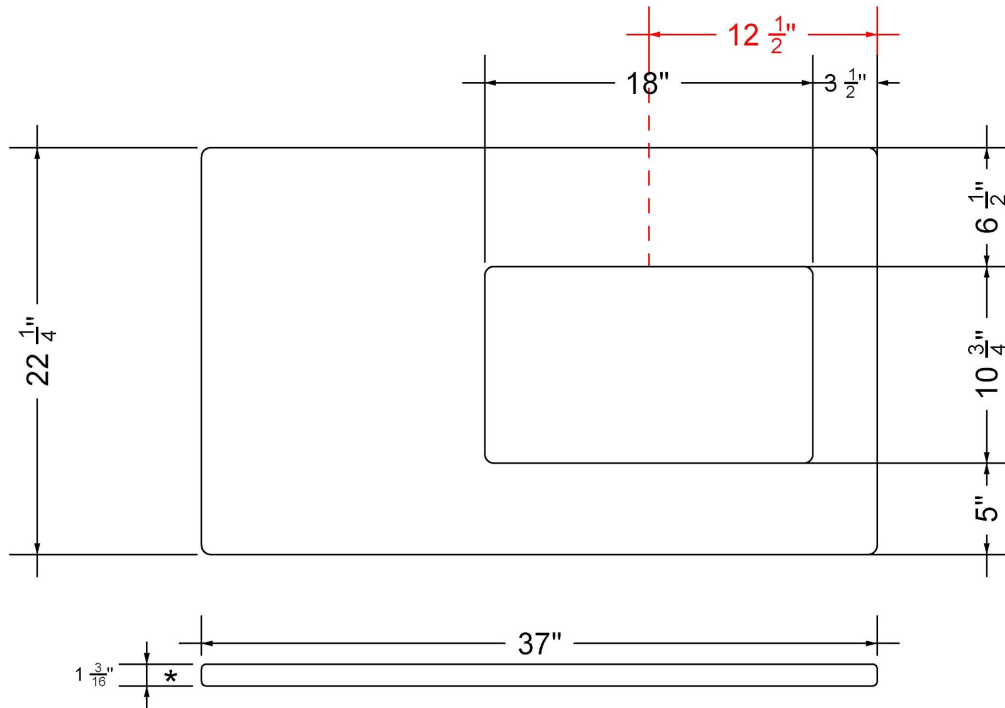

VANDERLOC

37" SILESTONE® QUARTZ VANITY TOP - Eternal Noir
Single Rectangle Right Offset Sink (No faucet hole)

C-37-SRRO.NH.en

Technical Information

All product dimensions are nominal.

- Installation: Vanity Top
- Number of deck holes: 0

Notes

Install this product according to the installation instructions.