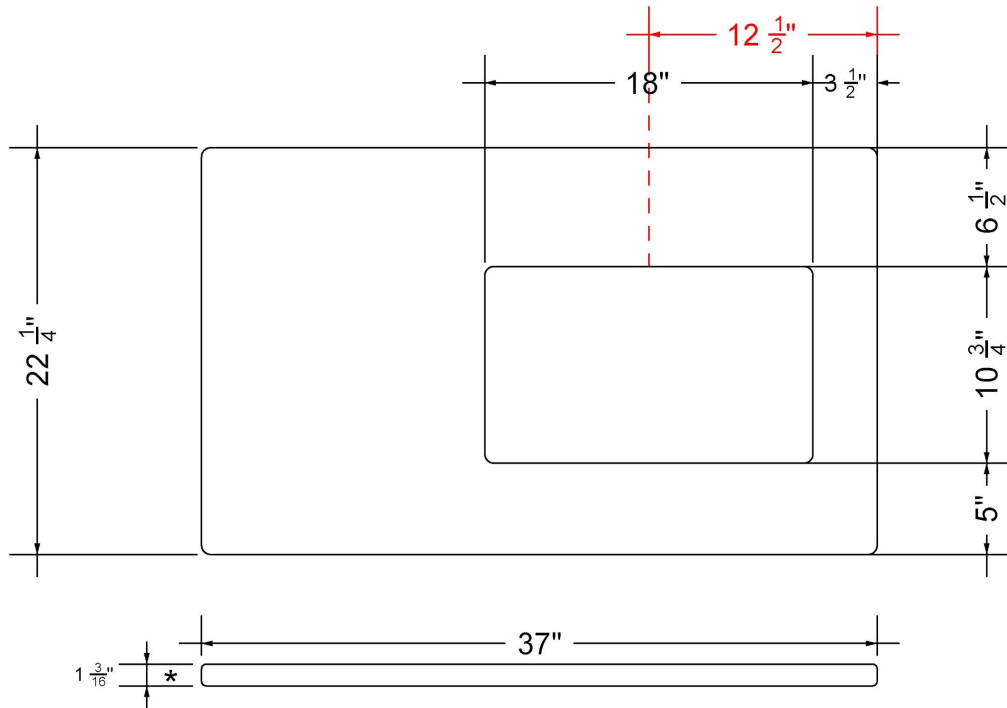

Technical Information

All product dimensions are nominal.

- Installation: Vanity Top
- Number of deck holes: 0

Notes

Install this product according to the installation instructions.