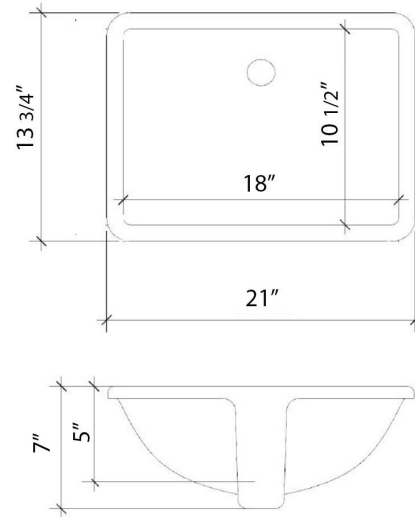

Technical Information

All product dimensions are nominal.

- Installation: Vanity Top
- Number of deck holes: 1

Notes

Install this product according to the installation instructions.

Sink Specifications

- 8" (203mm) deep
- 1-11/16" (43mm) drain opening
- Minimum cabinet size: 21"

All product dimensions are nominal.

- Installation: Vanity Top
- Number of deck holes: 3

Notes

Install this product according to the installation instructions.

Sink Specifications

- 8" (203mm) deep
- 1-11/16" (43mm) drain opening
- Minimum cabinet size: 21"