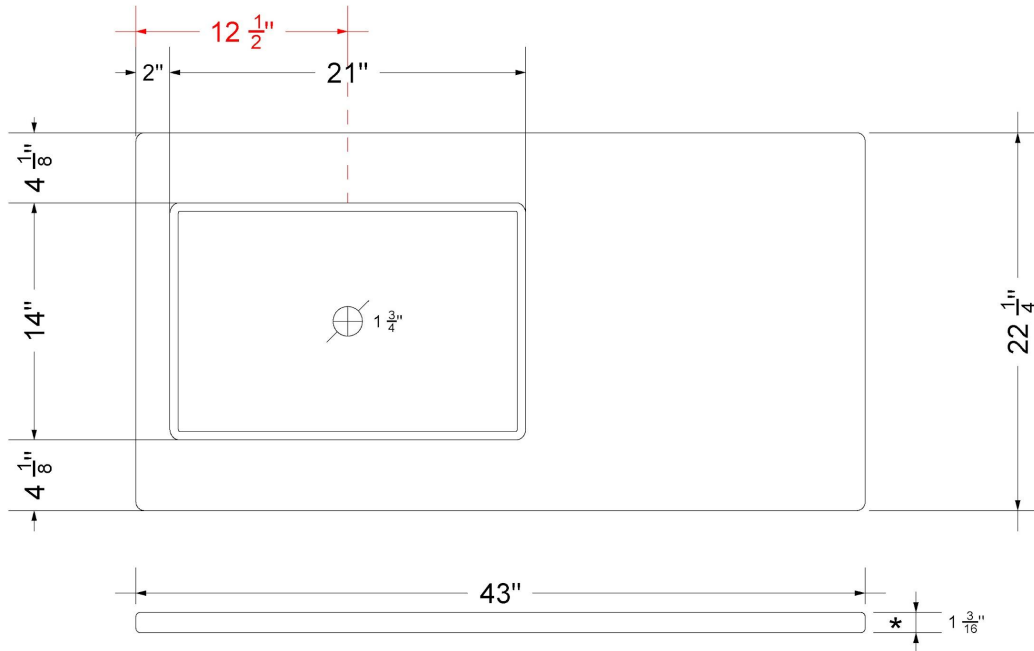

Technical Information

All product dimensions are nominal.

- Installation: Vanity Top
- Number of deck holes: 0

Notes

Install this product according to the installation instructions.

Sink Specifications

- 4-3/4" (82.55mm) deep
- 1-3/4" (6.35mm) drain opening
- Minimum cabinet size: 24"