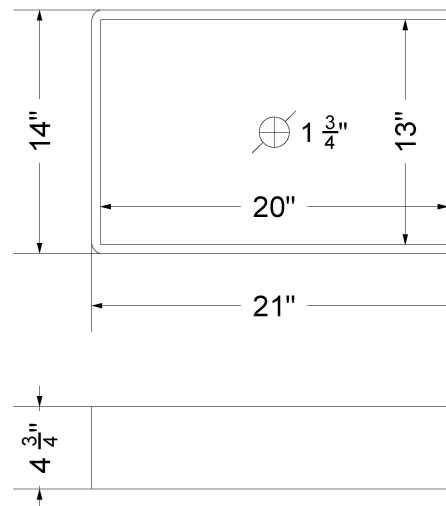

Technical Information

All product dimensions are nominal.

- Installation: Vanity Top
- Number of deck holes: 1

Notes

Install this product according to the installation instructions.

Sink Specifications

- 4-3/4" (82.55mm) deep
- 1-3/4" (6.35mm) drain opening
- Minimum cabinet size: 24"

All product dimensions are nominal.

- Installation: Vanity Top
- Number of deck holes: 1

Notes

Install this product according to the installation instructions.

Sink Specifications

- 4-3/4" (82.55mm) deep
- 1-3/4" (6.35mm) drain opening
- Minimum cabinet size: 24"