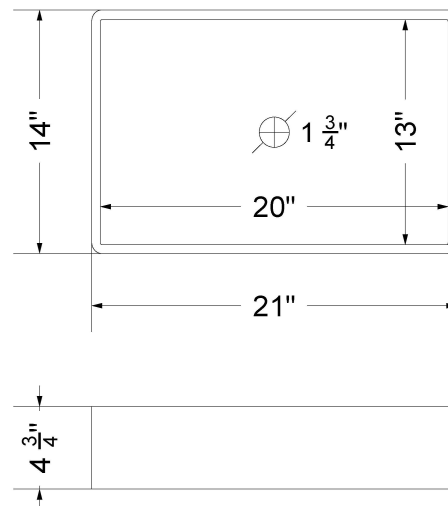

Technical Information

All product dimensions are nominal.

- Installation: Vanity Top
- Number of deck holes: 0

Notes

Install this product according to the installation instructions.

Sink Specifications

- 4-3/4" (82.55mm) deep
- 1-3/4" (6.35mm) drain opening
- Minimum cabinet size: 24"