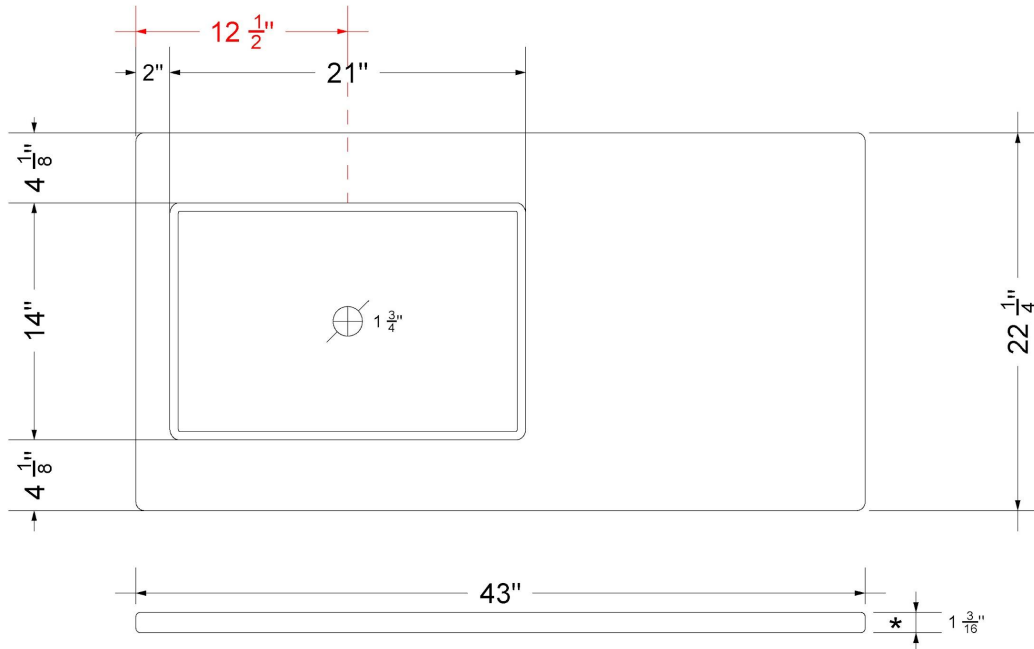

Technical Information

All product dimensions are nominal.

- Installation: Vanity Top
- Number of deck holes: 0

Notes

Install this product according to the installation instructions.

Sink Specifications

- 4-3/4" (82.55mm) deep
- 1-3/4" (6.35mm) drain opening
- Minimum cabinet size: 24"