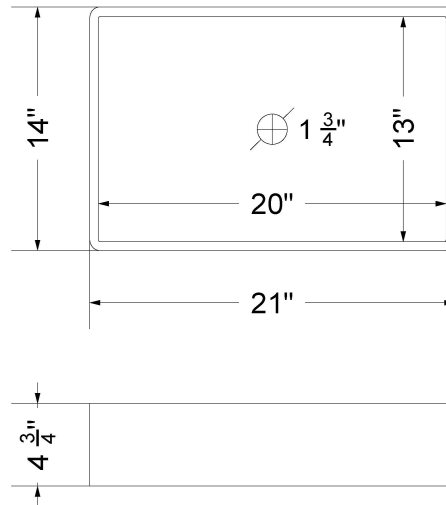

Technical Information

All product dimensions are nominal.

- Installation: Vanity Top
- Number of deck holes: 1

Notes

Install this product according to the installation instructions.

Sink Specifications

- 4-3/4" (82.55mm) deep
- 1-3/4" (6.35mm) drain opening
- Minimum cabinet size: 24"