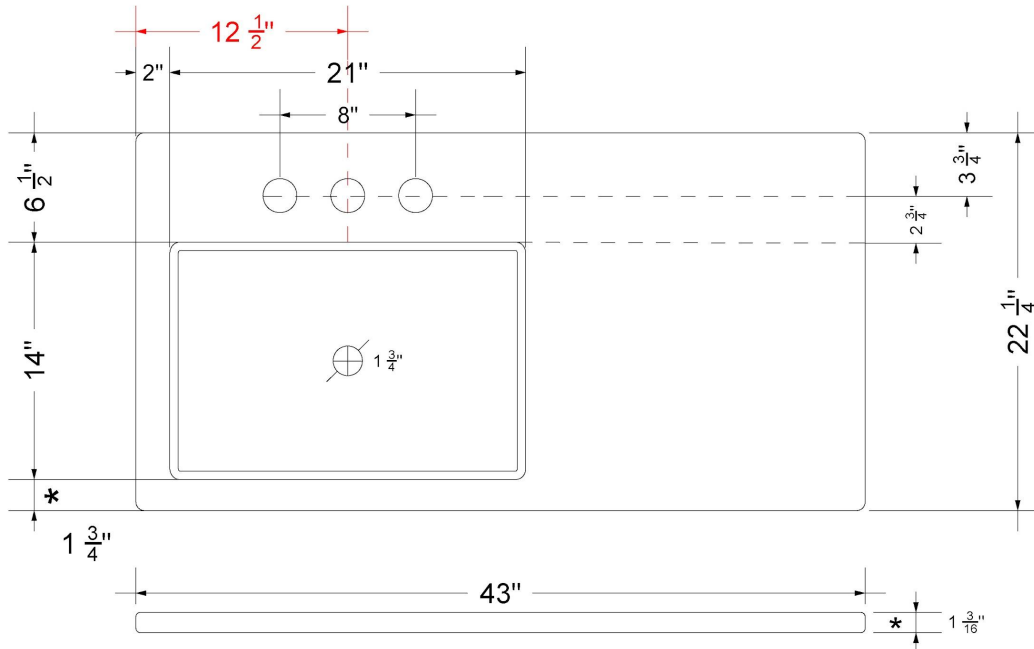

Technical Information

All product dimensions are nominal.

- Installation: Vanity Top
- Number of deck holes: 3

Notes

Install this product according to the installation instructions.