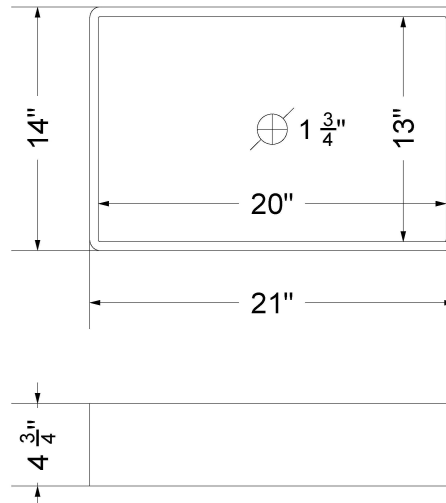

Technical Information

All product dimensions are nominal.

- Installation: Vanity Top
- Number of deck holes: 1

Notes

Install this product according to the installation instructions.

Sink Specifications

- 4-3/4" (82.55mm) deep
- 1-3/4" (6.35mm) drain opening
- Minimum cabinet size: 24"

Technical Information

All product dimensions are nominal.

- Installation: Vanity Top
- Number of deck holes: 3

Notes

Install this product according to the installation instructions.

Sink Specifications

- 4-3/4" (82.55mm) deep
- 1-3/4" (6.35mm) drain opening
- Minimum cabinet size: 24"