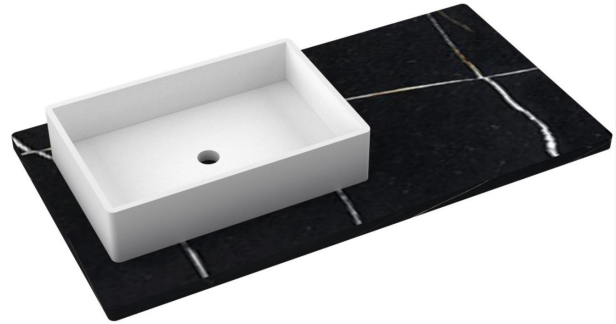

VANDERLOC

43" SILESTONE® QUARTZ VANITY TOP - Eternal Noir Single Vigo Left Offset Sink (No faucet hole)

CV-43-S1LO.NH.en

Features

- Matte Stone™ Vessel Sink
- Single and widespread faucet

Material

- Silestone® Quartz
- White Matte Stone™

Installation

- Vanity top
- No faucet hole

Included Products

- Vigo Magnolia Matte Stone™ Vessel Bathroom Sink

Optional Products

- C-43B.en Silestone® Quartz backsplash

Codes/Standards

- N/A

Vanderloc® One-Year Limited Warranty

- For product warranty information visit www.vanderloc.com

Available Colors/Finishes

Color tiles intended for reference only.

Color	Code	Description
	DS	Desert Silver
	EC	Eternal Charcoal
	EN	Eternal Noir
	EG	Ethereal Glow
	HE	Helix
	WZ	White Zeus