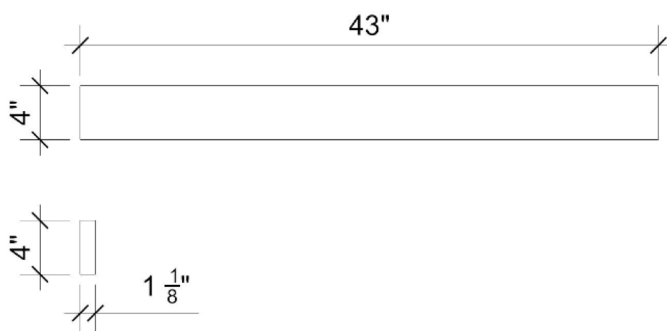

VANDERLOC

43" Quartz Backsplash Eternal Charcoal **C-43B.ec**

Features

- 4" Quartz Backsplash

Material

- Silestone® Quartz

Codes/Standards

- None Applicable

Notes

- Install this product according to the installation instructions

Technical Information

- All product dimensions are nominal

Vanderloc® One-Year Limited Warranty

- For product warranty information visit www.vanderloc.com

Available Colors/Finishes

Color tiles intended for reference only.

Color	Code	Description
	DS	Desert Silver
	EC	Eternal Charcoal
	EN	Eternal Noir
	EG	Ethereal Glow
	HE	Helix
	WZ	White Zeus