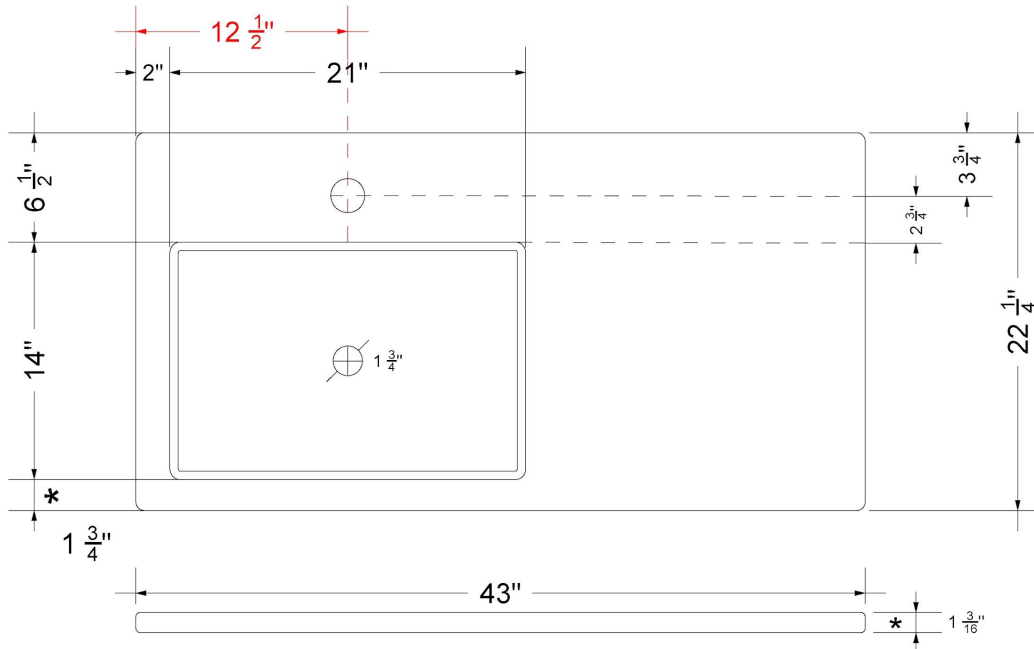

VANDERLOC

43" SILESTONE® QUARTZ VANITY TOP - Eternal Charcoal
Single Vigo Left Offset Sink (Single faucet hole)

CV-43-S1LO.SH.ec

Technical Information

All product dimensions are nominal.

- Installation: Vanity Top
- Number of deck holes: 1