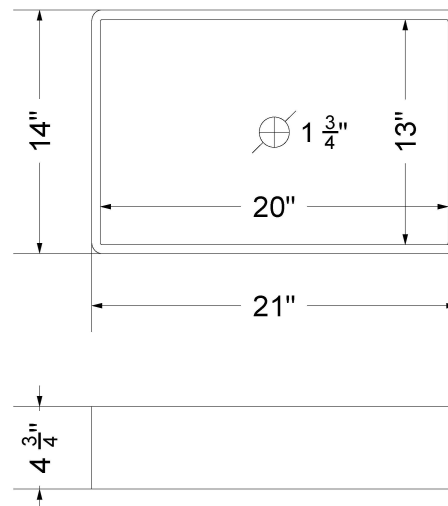

CV-43-S1LO.SH.en

Technical Information

All product dimensions are nominal.

- Installation: Vanity Top
- Number of deck holes: 1

Notes

Install this product according to the installation instructions.

Sink Specifications

All product dimensions are nominal.

- Installation: Vanity Top
- Number of deck holes: 1

Notes

Install this product according to the installation instructions.

Sink Specifications

- 4-3/4" (82.55mm) deep
- 1-3/4" (6.35mm) drain opening
- Minimum cabinet size: 24"

Technical Information

All product dimensions are nominal.

- Installation: Vanity Top
- Number of deck holes: 3

Notes

Install this product according to the installation instructions.

Sink Specifications

- 4-3/4" (82.55mm) deep
- 1-3/4" (6.35mm) drain opening
- Minimum cabinet size: 24"