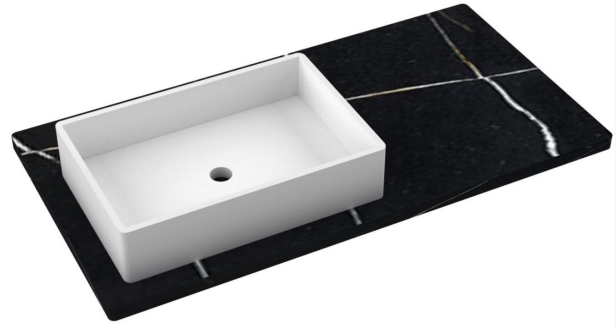

CV-43-S1LO.SH.en

Features

- Matte Stone™ Vessel Sink
- Single and widespread faucet

Material

- Silestone® Quartz
- White Matte Stone™

Installation

- Vanity top
- Single faucet hole

Included Products

- Vigo Magnolia Matte Stone™ Vessel Bathroom Sink

Optional Products

- C-43B.en Silestone® Quartz backsplash

Codes/Standards

- N/A

Vanderloc® One-Year Limited Warranty

- For product warranty information visit www.vanderloc.com