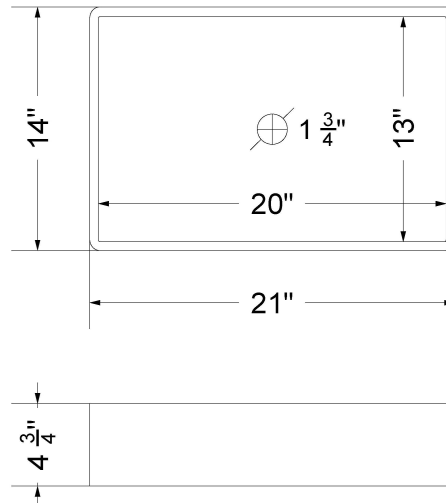

Technical Information

All product dimensions are nominal.

- Installation: Vanity Top
- Number of deck holes: 1

Notes

Install this product according to the installation instructions.

Sink Specifications

- 4-3/4" (82.55mm) deep
- 1-3/4" (6.35mm) drain opening
- Minimum cabinet size: 24"

CV-43-S1LO.SH.en

Technical Information

All product dimensions are nominal.

- Installation: Vanity Top
- Number of deck holes: 1

Notes

Install this product according to the installation instructions.

Sink Specifications

Technical Information

All product dimensions are nominal.

- Installation: Vanity Top
- Number of deck holes: 3

Notes

Install this product according to the installation instructions.

Sink Specifications

- 4-3/4" (82.55mm) deep
- 1-3/4" (6.35mm) drain opening
- Minimum cabinet size: 24"