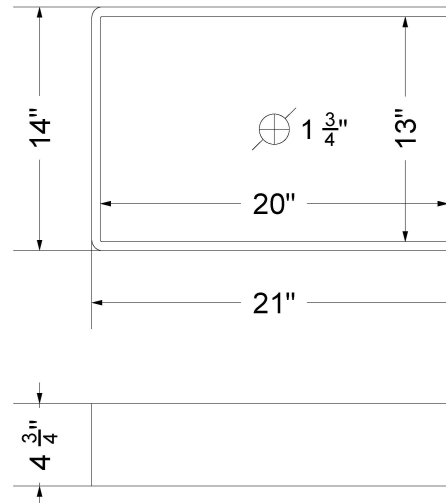

All product dimensions are nominal.

- Installation: Vanity Top
- Number of deck holes: 1

Notes

Install this product according to the installation instructions.

Sink Specifications

- 4-3/4" (82.55mm) deep
- 1-3/4" (6.35mm) drain opening
- Minimum cabinet size: 24"

All product dimensions are nominal.

- Installation: Vanity Top
- Number of deck holes: 3

Notes

Install this product according to the installation instructions.

Sink Specifications

- 4-3/4" (82.55mm) deep
- 1-3/4" (6.35mm) drain opening
- Minimum cabinet size: 24"