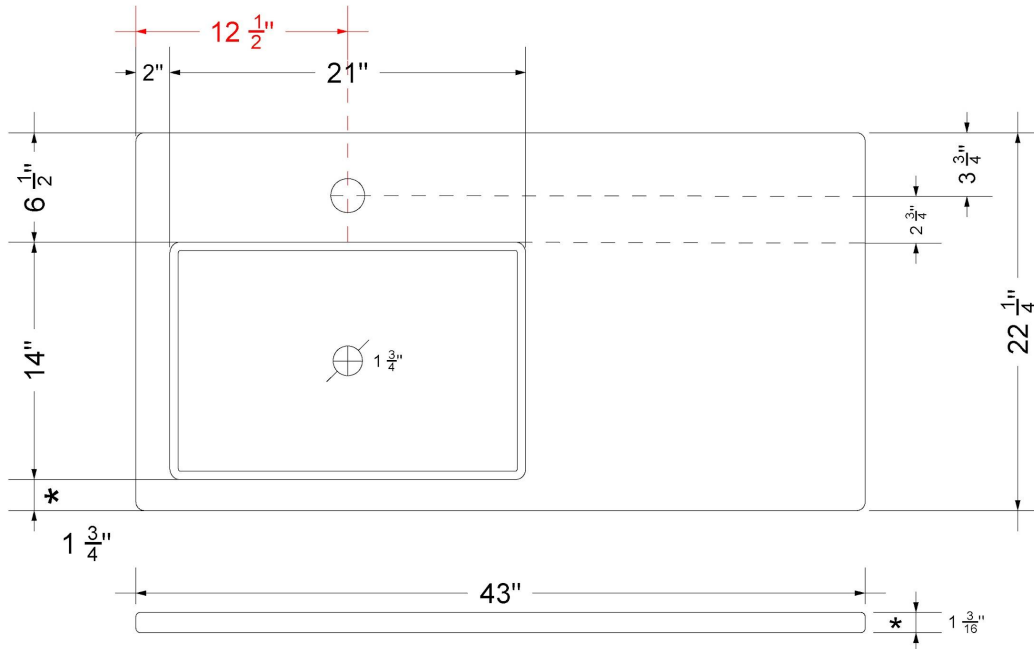

Technical Information

All product dimensions are nominal.

- Installation: Vanity Top
- Number of deck holes: 1

Notes

Install this product according to the installation instructions.