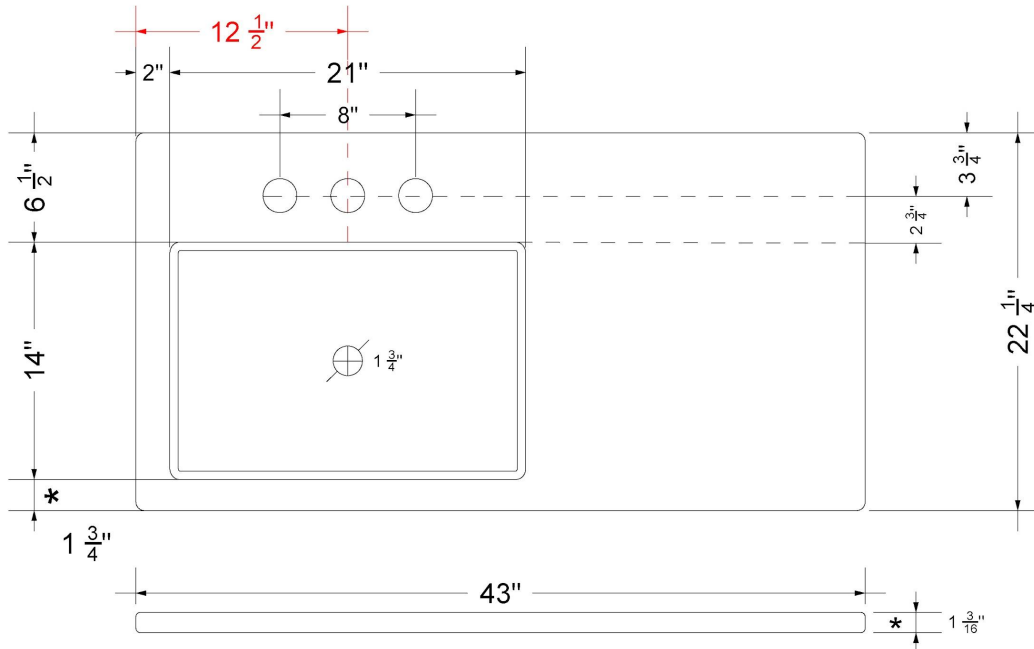

VANDERLOC

43" SILESTONE® QUARTZ VANITY TOP - Helix
Single Vigo Left Offset Sink (Widespread faucet hole)

CV-43-S1LO.WS.he

Technical Information

All product dimensions are nominal.

- Installation: Vanity Top
- Number of deck holes: 3

Notes

Install this product according to the installation instructions.