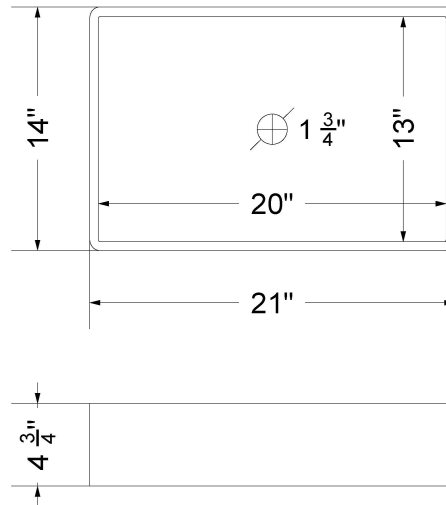

Technical Information

All product dimensions are nominal.

- Installation: Vanity Top
- Number of deck holes: 0

Notes

Install this product according to the installation instructions.

Sink Specifications

- 4-3/4" (82.55mm) deep
- 1-3/4" (6.35mm) drain opening
- Minimum cabinet size: 24"