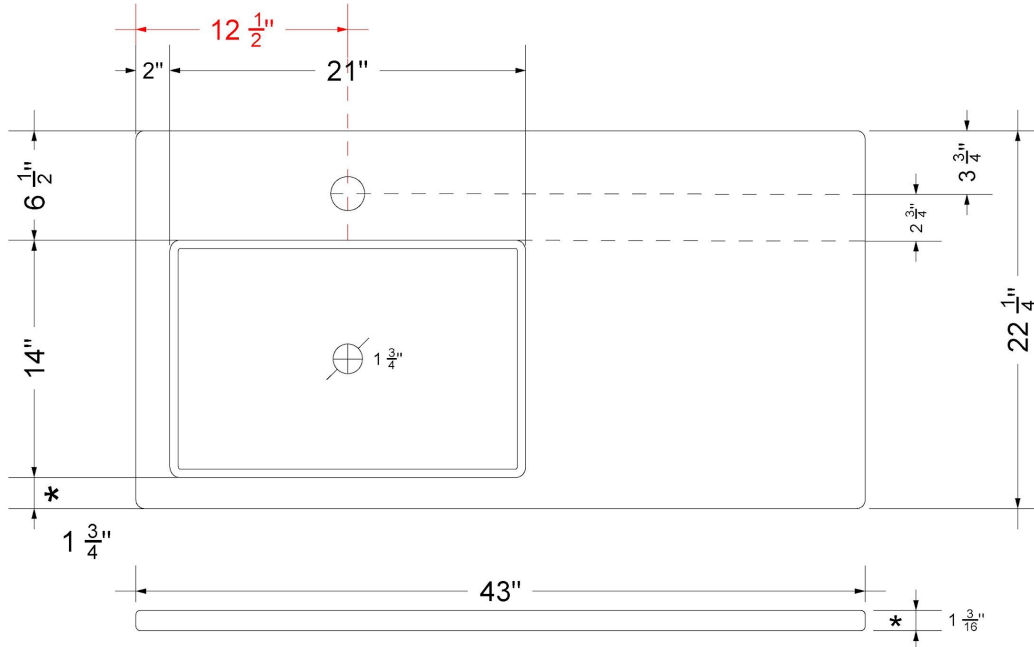

Technical Information

All product dimensions are nominal.

- Installation: Vanity Top
- Number of deck holes: 1

Notes

Install this product according to the installation instructions.

Sink Specifications

- 4-3/4" (82.55mm) deep
- 1-3/4" (6.35mm) drain opening
- Minimum cabinet size: 24"