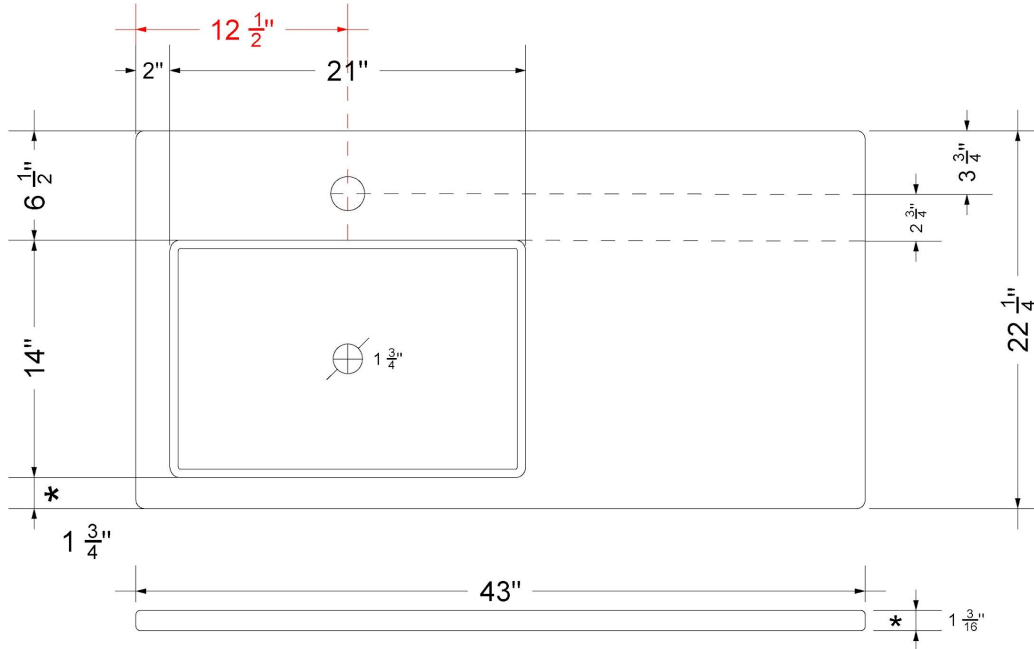

CV-43-S1LO.SH.en

Technical Information

All product dimensions are nominal.

- Installation: Vanity Top
- Number of deck holes: 1

Notes

Install this product according to the installation instructions.

Sink Specifications