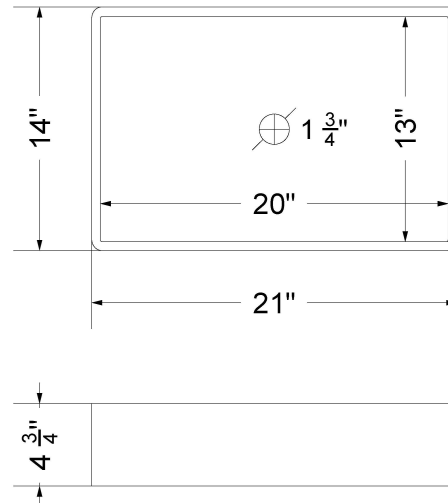

Technical Information

All product dimensions are nominal.

- Installation: Vanity Top
- Number of deck holes: 1

Notes

Install this product according to the installation instructions.

Sink Specifications

- 4-3/4" (82.55mm) deep
- 1-3/4" (6.35mm) drain opening
- Minimum cabinet size: 24"

VANDERLOC

43" SILESTONE® QUARTZ VANITY TOP - Eternal Charcoal
Single Vigo Left Offset Sink (Single faucet hole)

CV-43-S1LO.SH.ec

Technical Information

All product dimensions are nominal.

- Installation: Vanity Top
- Number of deck holes: 1

Notes

Install this product according to the installation instructions.

Sink Specifications

- 4-3/4" (82.55mm) deep
- 1-3/4" (6.35mm) drain opening
- Minimum cabinet size: 24"

VANDERLOC

43" SILESTONE® QUARTZ VANITY TOP - Eternal Noir
Single Vigo Left Offset Sink (Single faucet hole)