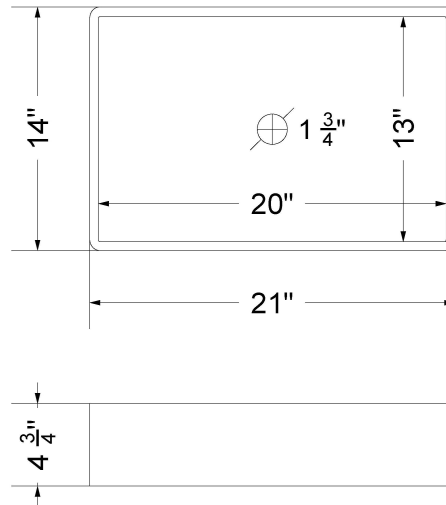

All product dimensions are nominal.

- Installation: Vanity Top
- Number of deck holes: 1

Notes

Install this product according to the installation instructions.

Sink Specifications

- 4-3/4" (82.55mm) deep
- 1-3/4" (6.35mm) drain opening
- Minimum cabinet size: 24"

Notes

Install this product according to the installation instructions.

Sink Specifications

- 4-3/4" (82.55mm) deep
- 1-3/4" (6.35mm) drain opening
- Minimum cabinet size: 24"

VANDERLOC

43" SILESTONE® QUARTZ VANITY TOP - White Zeus
Single Vigo Left Offset Sink (Widespread faucet hole)