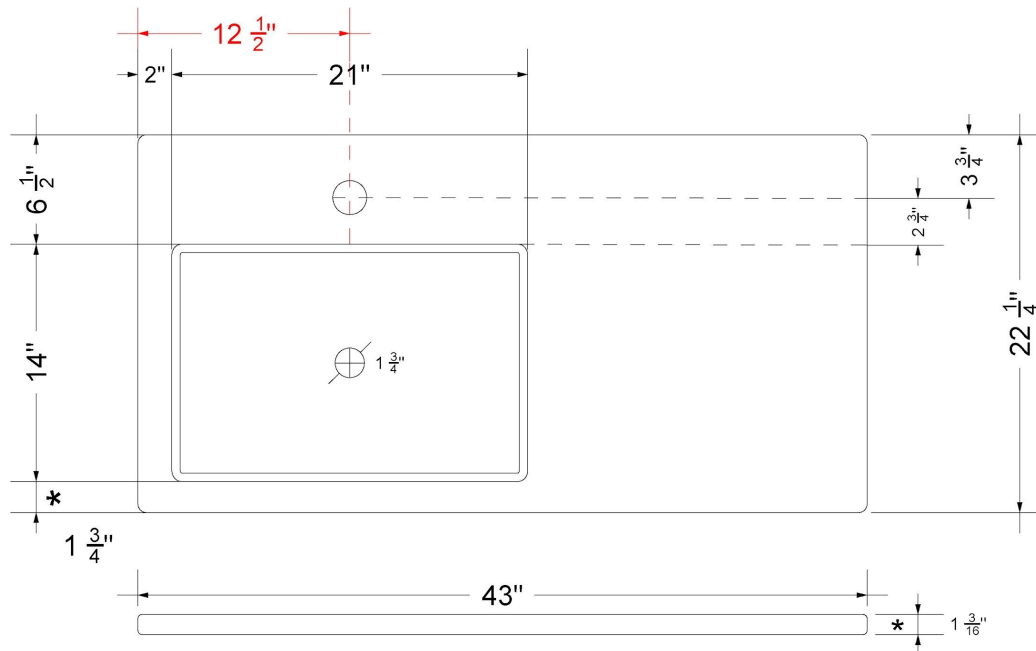

Technical Information

All product dimensions are nominal.

- Installation: Vanity Top
- Number of deck holes: 1

Notes

Install this product according to the installation instructions.