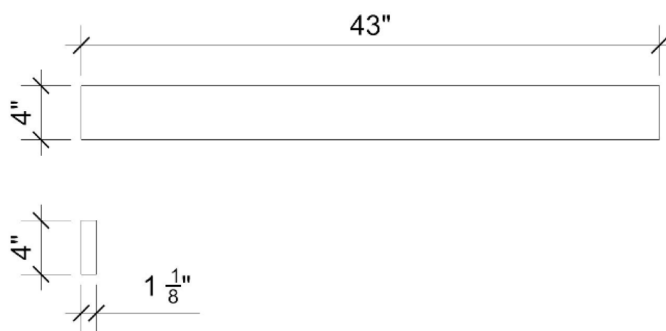

Available Colors/Finishes

Color tiles intended for reference only.

Color	Code	Description
	DS	Desert Silver
	EC	Eternal Charcoal
	EN	Eternal Noir
	EG	Ethereal Glow
	HE	Helix
	WZ	White Zeus