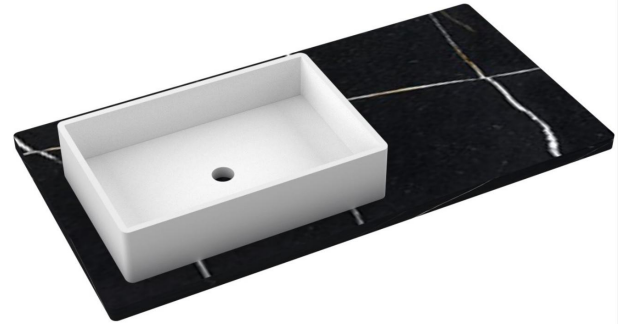

VANDERLOC

43" SILESTONE® QUARTZ VANITY TOP - Eternal Noir
Single Vigo Left Offset Sink (Widespread faucet hole)

CV-43-S1LO.WS.en

Features

- Matte Stone™ Vessel Sink
- Single and widespread faucet

Material

- Silestone® Quartz
- White Matte Stone™

Installation

- Vanity top
- Widespread faucet hole

Included Products

- Vigo Magnolia Matte Stone™ Vessel Bathroom Sink

Optional Products

- C-43B.en Silestone® Quartz backsplash

Codes/Standards

- N/A

Vanderloc® One-Year Limited Warranty

- For product warranty information visit www.vanderloc.com

Available Colors/Finishes

Color tiles intended for reference only.

Color	Code	Description
	DS	Desert Silver
	EC	Eternal Charcoal
	EN	Eternal Noir
	EG	Ethereal Glow
	HE	Helix
	WZ	White Zeus