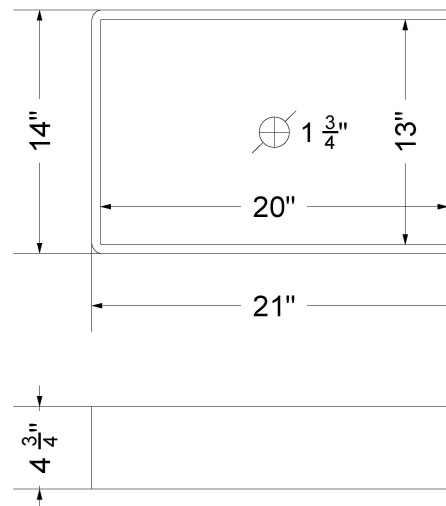

Sink Specifications

- 4-3/4" (82.55mm) deep
- 1-3/4" (6.35mm) drain opening
- Minimum cabinet size: 24"