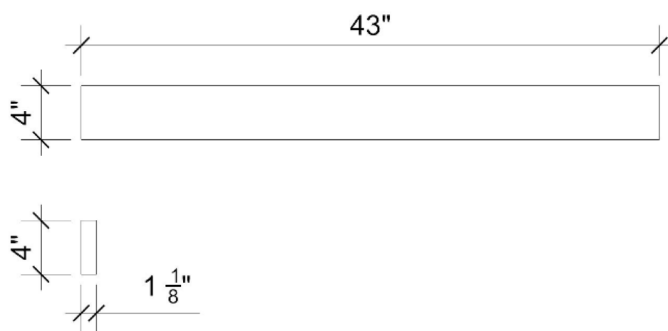

VANDERLOC

43" Quartz Backsplash Desert Silver **C-43B.ds**

Features

- 4" Quartz Backsplash

Material

- Silestone® Quartz

Codes/Standards

- None Applicable

Notes

- Install this product according to the installation instructions

Technical Information

- All product dimensions are nominal

Vanderloc® One-Year Limited Warranty

- For product warranty information visit www.vanderloc.com

Available Colors/Finishes

Color tiles intended for reference only.

Color	Code	Description
	DS	Desert Silver
	EC	Eternal Charcoal
	EN	Eternal Noir
	EG	Ethereal Glow
	HE	Helix
	WZ	White Zeus