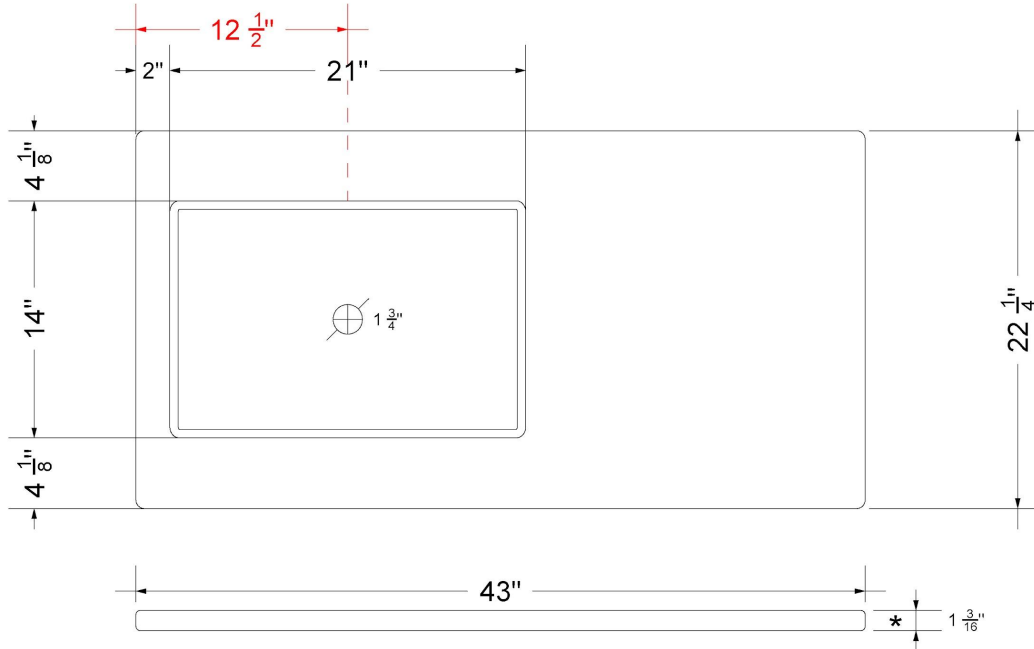

Technical Information

All product dimensions are nominal.

- Installation: Vanity Top
- Number of deck holes: 0

Notes

Install this product according to the installation instructions.

Sink Specifications

- 4-3/4" (82.55mm) deep
- 1-3/4" (6.35mm) drain opening
- Minimum cabinet size: 24"