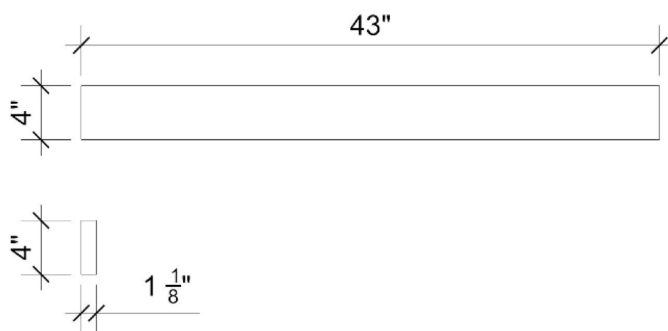

VANDERLOC

43" Quartz Backsplash Helix C-43B.he

Features

- 4" Quartz Backsplash

Material

- Silestone® Quartz

Codes/Standards

- None Applicable

Notes

- Install this product according to the installation instructions

Technical Information

- All product dimensions are nominal

Vanderloc® One-Year Limited Warranty

- For product warranty information visit www.vanderloc.com

Available Colors/Finishes

Color tiles intended for reference only.

Color	Code	Description
	DS	Desert Silver
	EC	Eternal Charcoal
	EN	Eternal Noir
	EG	Ethereal Glow
	HE	Helix
	WZ	White Zeus