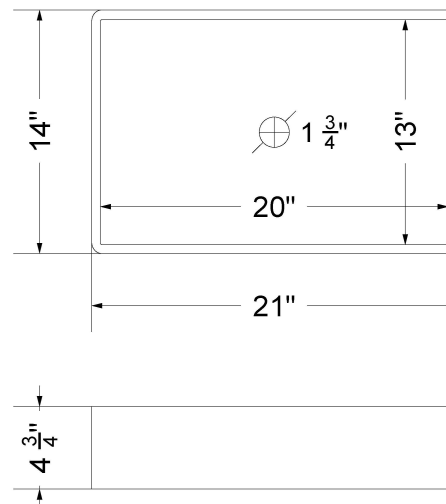

Technical Information

All product dimensions are nominal.

- Installation: Vanity Top
- Number of deck holes: 1

Notes

Install this product according to the installation instructions.

Sink Specifications

- 4-3/4" (82.55mm) deep
- 1-3/4" (6.35mm) drain opening
- Minimum cabinet size: 24"