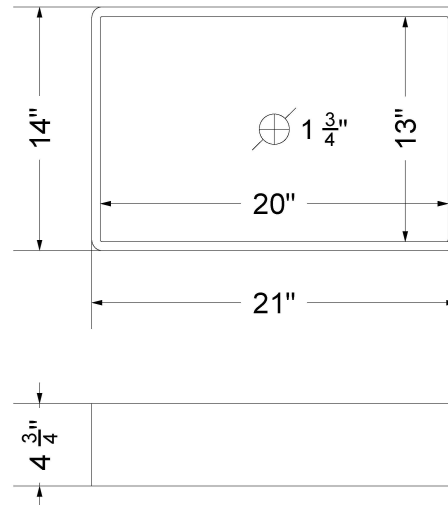

CV-43-S1LO.SH.en

Technical Information

All product dimensions are nominal.

- Installation: Vanity Top
- Number of deck holes: 1

Notes

Install this product according to the installation instructions.

Sink Specifications

Technical Information

All product dimensions are nominal.

- Installation: Vanity Top
- Number of deck holes: 3

Notes

Install this product according to the installation instructions.

Sink Specifications

- 4-3/4" (82.55mm) deep
- 1-3/4" (6.35mm) drain opening
- Minimum cabinet size: 24"