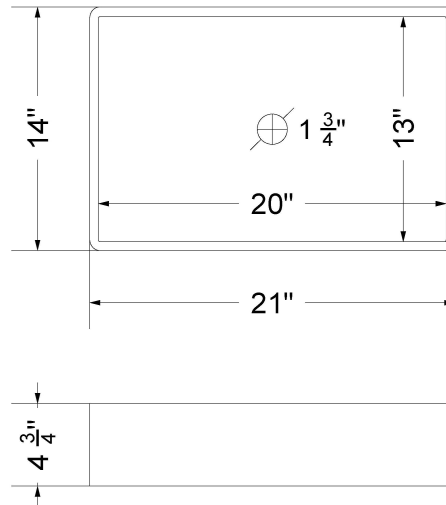

Technical Information

All product dimensions are nominal.

- Installation: Vanity Top
- Number of deck holes: 1

Notes

Install this product according to the installation instructions.

Sink Specifications

- 4-3/4" (82.55mm) deep
- 1-3/4" (6.35mm) drain opening
- Minimum cabinet size: 24"

CV-43-S1LO.SH.en

Technical Information

All product dimensions are nominal.

- Installation: Vanity Top
- Number of deck holes: 1

Notes

Install this product according to the installation instructions.

Sink Specifications