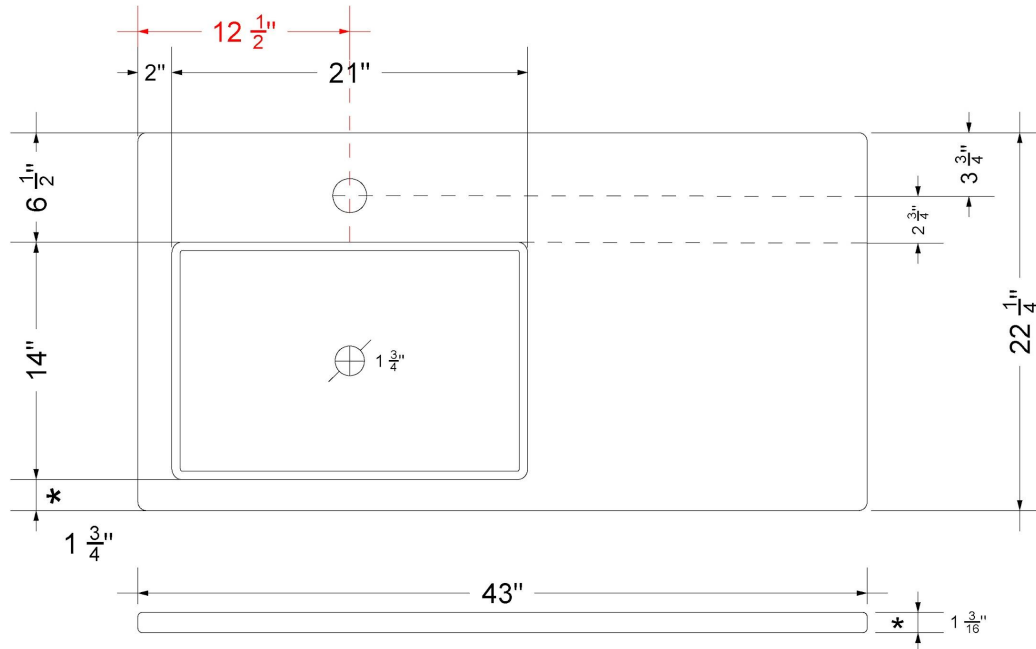

Technical Information

All product dimensions are nominal.

- Installation: Vanity Top
- Number of deck holes: 1

Notes

Install this product according to the installation instructions.