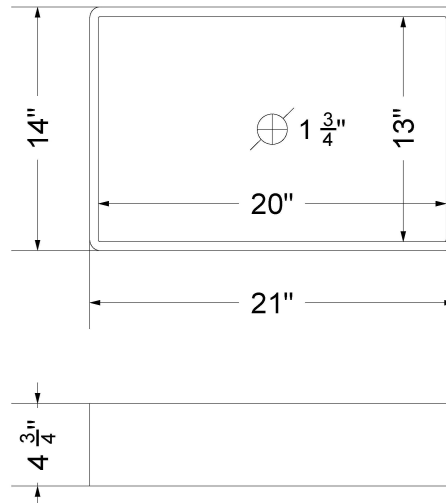

Technical Information

All product dimensions are nominal.

- Installation: Vanity Top
- Number of deck holes: 0

Notes

Install this product according to the installation instructions.

Sink Specifications

- 4-3/4" (82.55mm) deep
- 1-3/4" (6.35mm) drain opening
- Minimum cabinet size: 24"