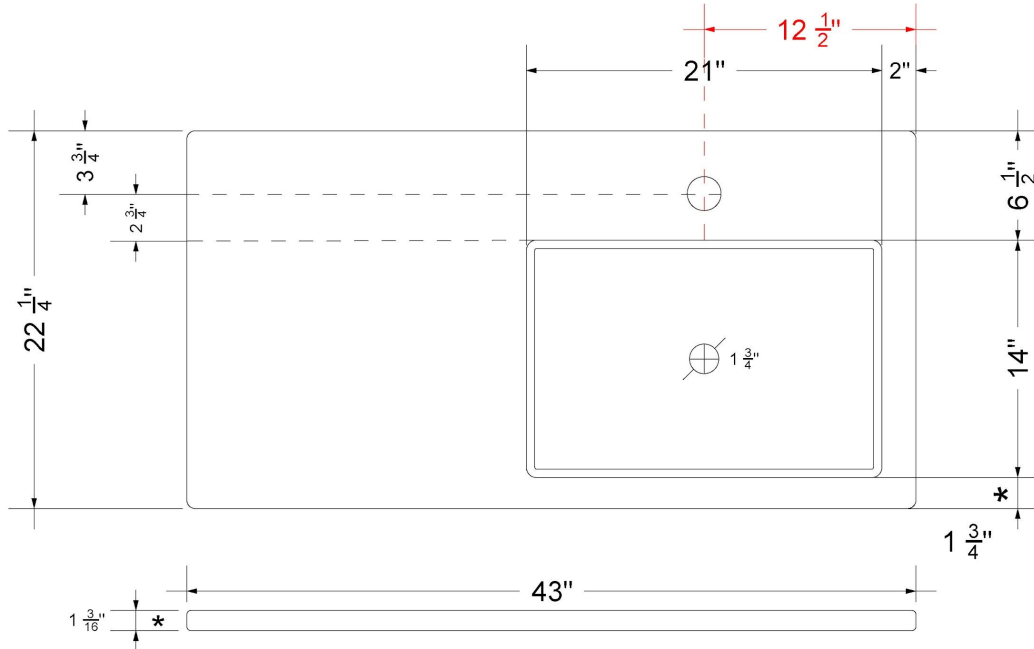

Technical Information

All product dimensions are nominal.

- Installation: Vanity Top
- Number of deck holes: 1

Notes

Install this product according to the installation instructions.