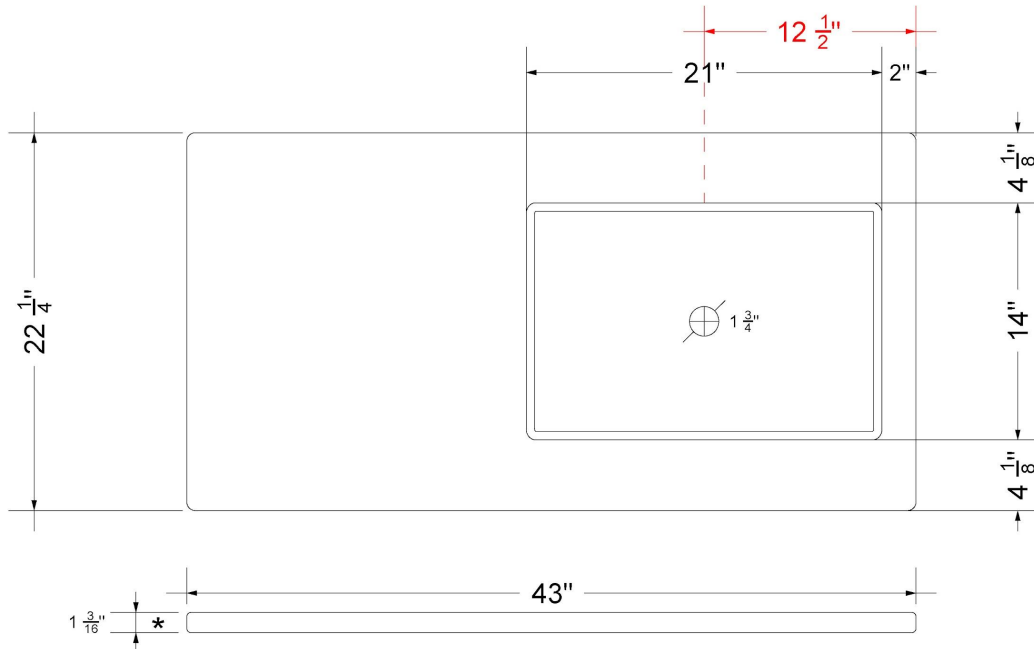

VANDERLOC

43" SILESTONE® QUARTZ VANITY TOP - Desert Silver
Single Vigo Right Offset Sink (No faucet hole)

CV-43-S1RO.NH.ds

Technical Information

All product dimensions are nominal.

- Installation: Vanity Top
- Number of deck holes: 0

Notes

Install this product according to the installation instructions.