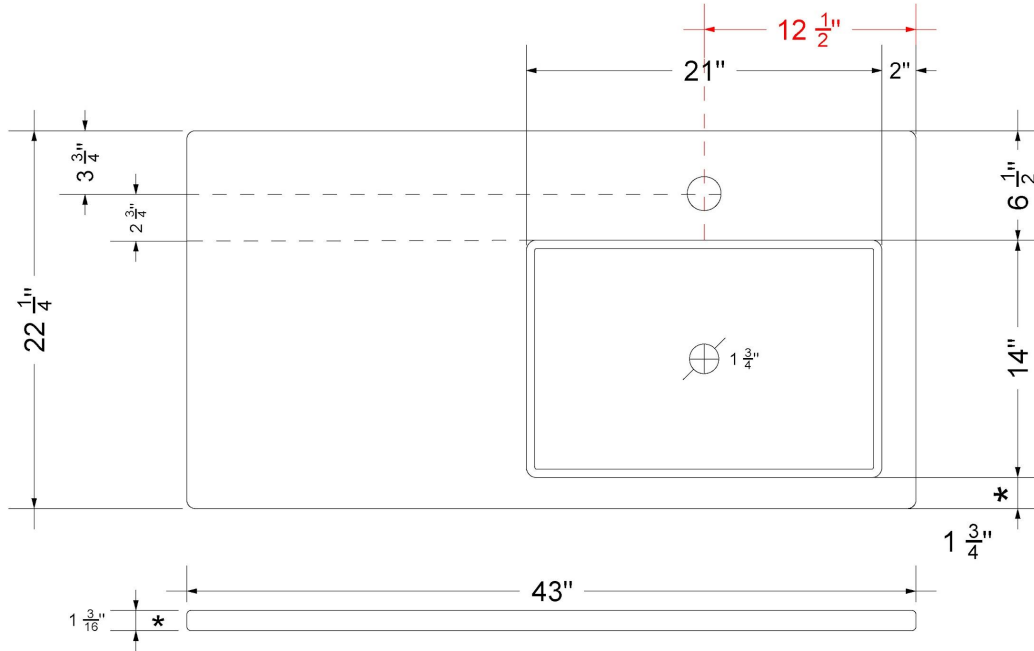

Technical Information

All product dimensions are nominal.

- Installation: Vanity Top
- Number of deck holes: 1

Notes

Install this product according to the installation instructions.