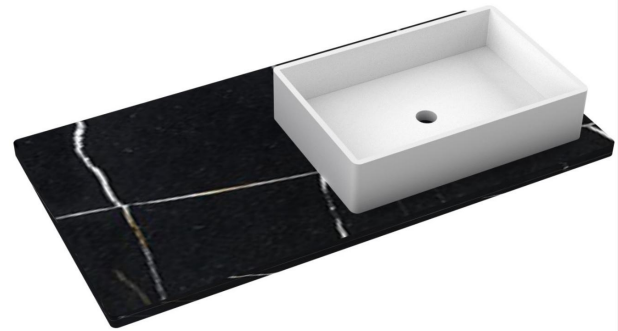

VANDERLOC

43" SILESTONE® QUARTZ VANITY TOP - Eternal Noir Single Vigo Right Offset Sink (Single faucet hole)

CV-43-S1RO.SH.en

Features

- Matte Stone™ Vessel Sink
- Single and widespread faucet

Material

- Silestone® Quartz
- White Matte Stone™

Installation

- Vanity top
- Single faucet hole

Included Products

- Vigo Magnolia Matte Stone™ Vessel Bathroom Sink

Optional Products

- C-43B.en Silestone® Quartz backsplash

Codes/Standards

- N/A

Vanderloc® One-Year Limited Warranty

- For product warranty information visit www.vanderloc.com

Available Colors/Finishes

Color tiles intended for reference only.

Color	Code	Description
	DS	Desert Silver
	EC	Eternal Charcoal
	EN	Eternal Noir
	EG	Ethereal Glow
	HE	Helix
	WZ	White Zeus