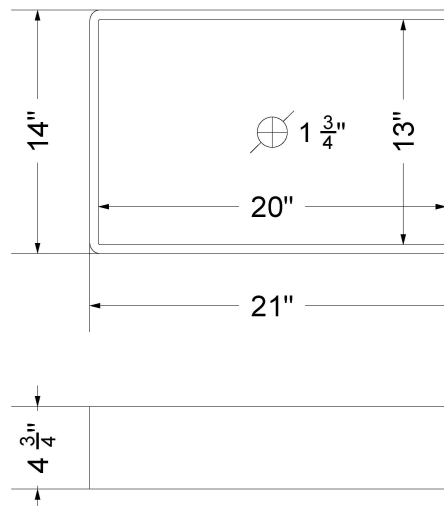

Sink Specifications

- 4-3/4" (82.55mm) deep
- 1-3/4" (6.35mm) drain opening
- Minimum cabinet size: 24"