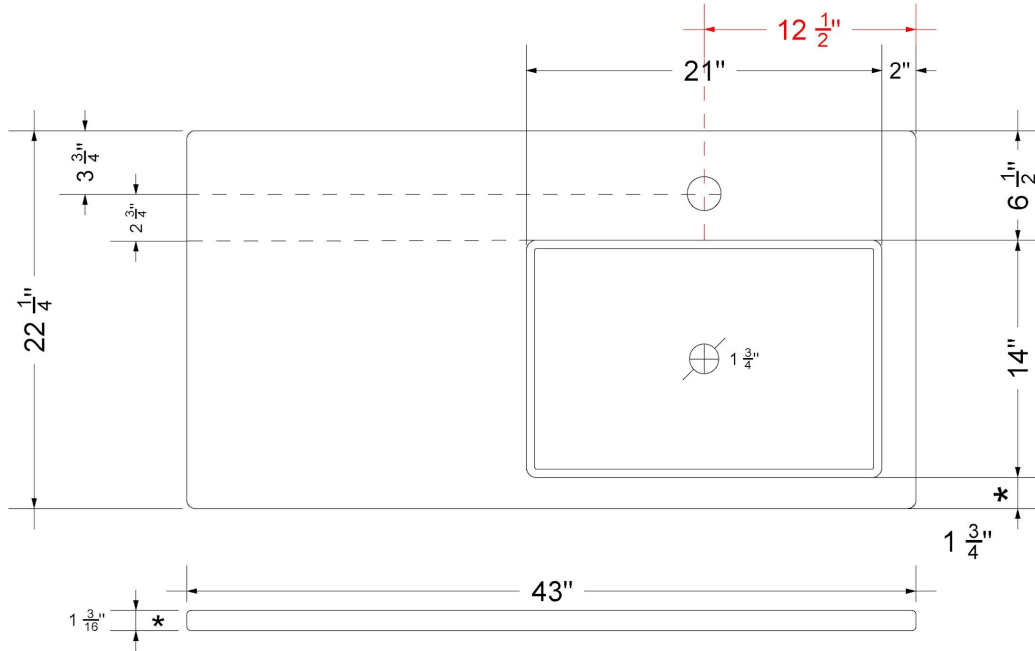

VANDERLOC

43" SILESTONE® QUARTZ VANITY TOP - Eternal Charcoal Single Vigo Right Offset Sink (Single faucet hole)

CV-43-S1RO.SH.ec

Technical Information

All product dimensions are nominal.

- Installation: Vanity Top
- Number of deck holes: 1

Notes

Install this product according to the installation instructions.