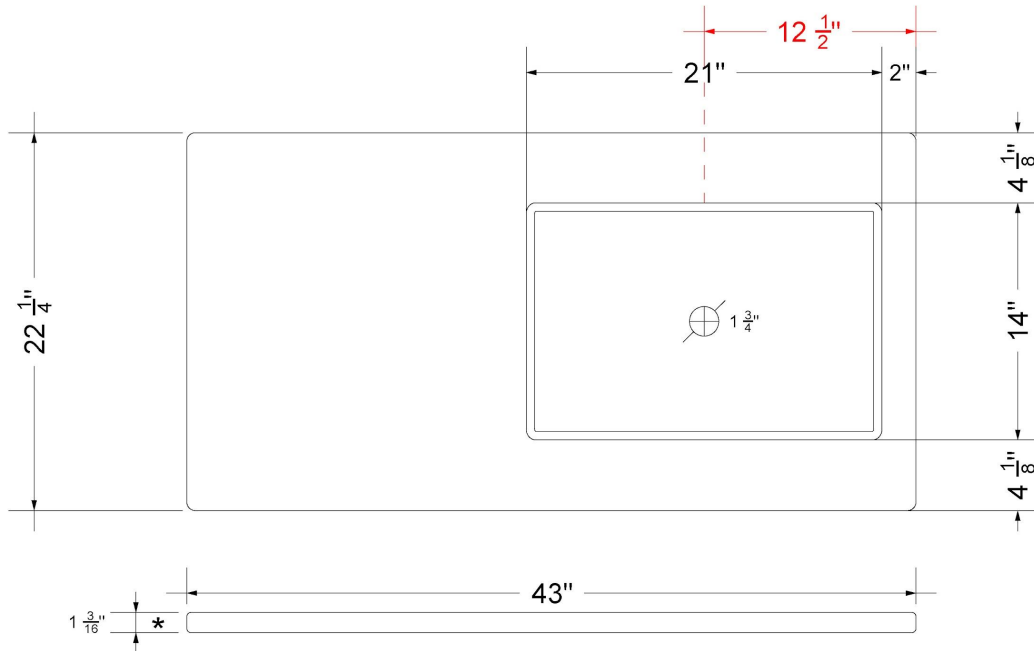

### Technical Information

All product dimensions are nominal.

- Installation: Vanity Top
- Number of deck holes: 0