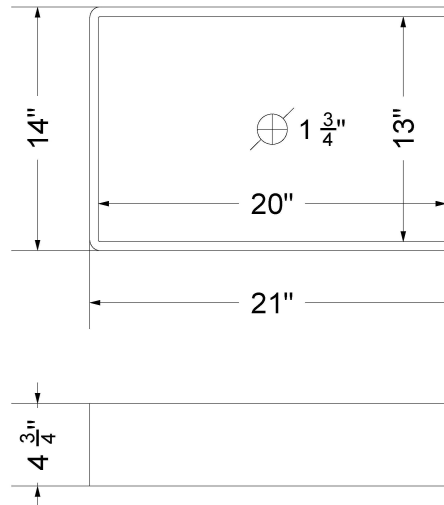

Sink Specifications

- 4-3/4" (82.55mm) deep
- 1-3/4" (6.35mm) drain opening
- Minimum cabinet size: 24"