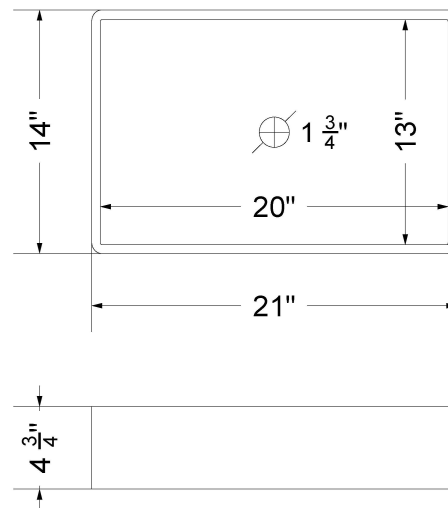

Sink Specifications

- 4-3/4" (82.55mm) deep
- 1-3/4" (6.35mm) drain opening
- Minimum cabinet size: 24"