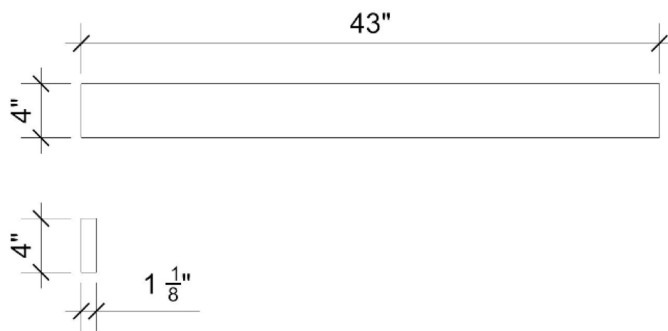

VANDERLOC

43" Quartz Backsplash Helix C-43B.he

Features

- 4" Quartz Backsplash

Material

- Silestone® Quartz

Codes/Standards

- None Applicable

Notes

- Install this product according to the installation instructions

Technical Information

- All product dimensions are nominal

Vanderloc® One-Year Limited Warranty

- For product warranty information visit www.vanderloc.com

Available Colors/Finishes

Color tiles intended for reference only.

Color	Code	Description
	DS	Desert Silver
	EC	Eternal Charcoal
	EN	Eternal Noir
	EG	Ethereal Glow
	HE	Helix
	WZ	White Zeus