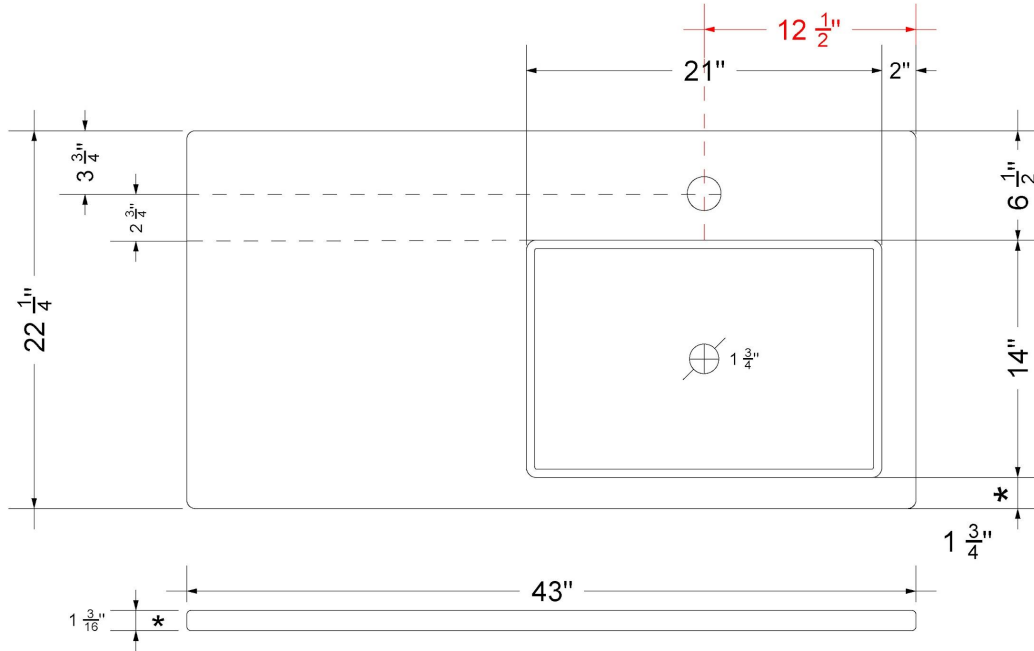

### Technical Information

All product dimensions are nominal.

- Installation: Vanity Top
- Number of deck holes: 1