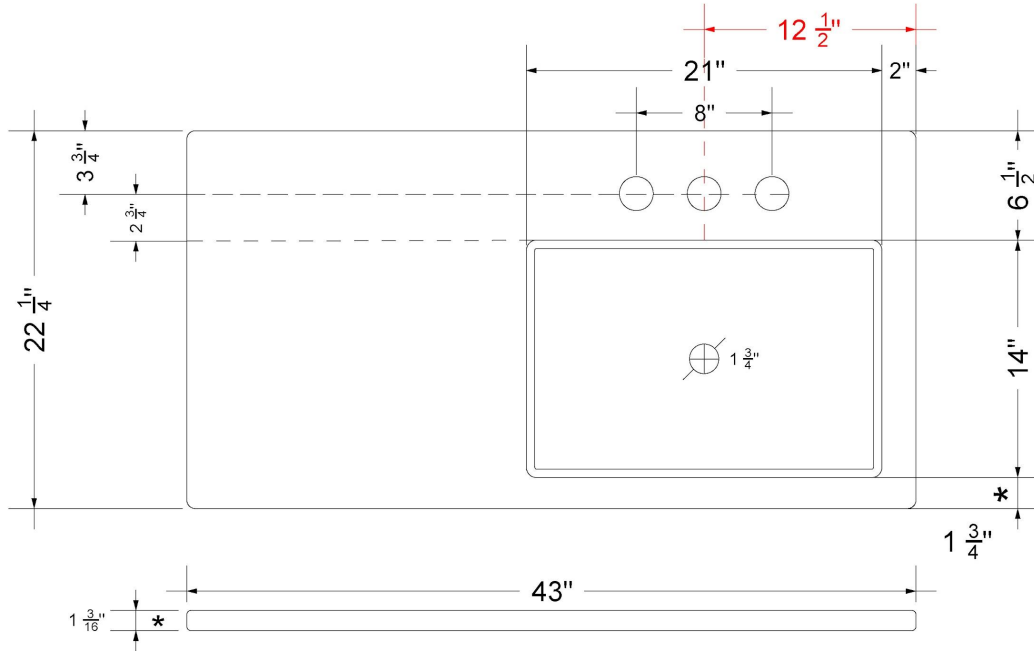

VANDERLOC

43" SILESTONE® QUARTZ VANITY TOP - Desert Silver
Single Vigo Right Offset Sink (Widespread faucet hole)

CV-43-S1RO.WS.ds

Technical Information

All product dimensions are nominal.

- Installation: Vanity Top
- Number of deck holes: 3

Notes

Install this product according to the installation instructions.