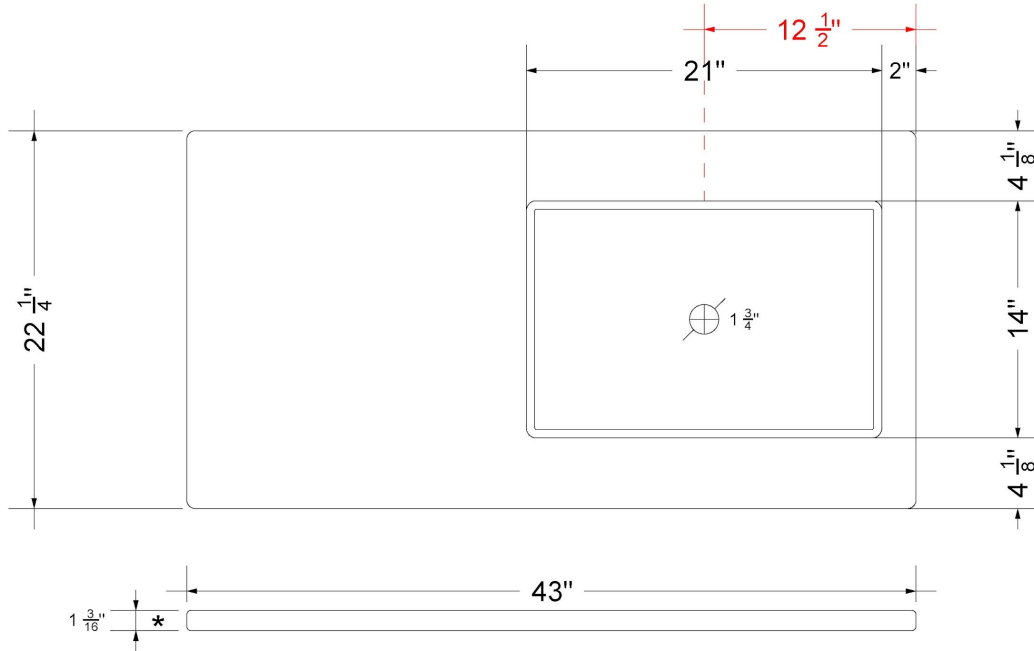

### Technical Information

All product dimensions are nominal.

- Installation: Vanity Top
- Number of deck holes: 0