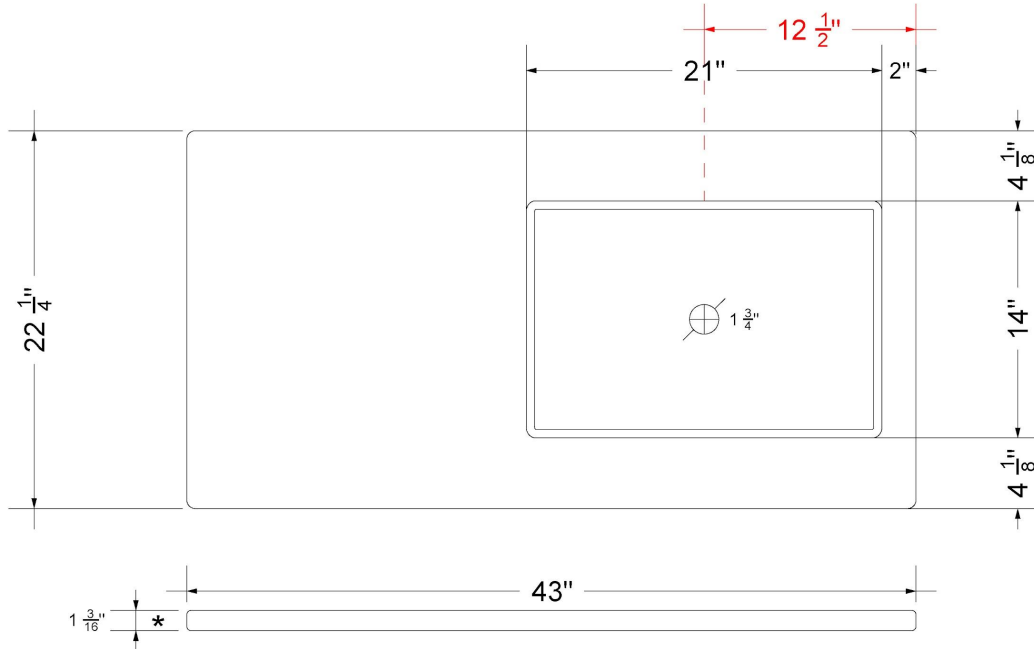

### Technical Information

All product dimensions are nominal.

- Installation: Vanity Top
- Number of deck holes: 0