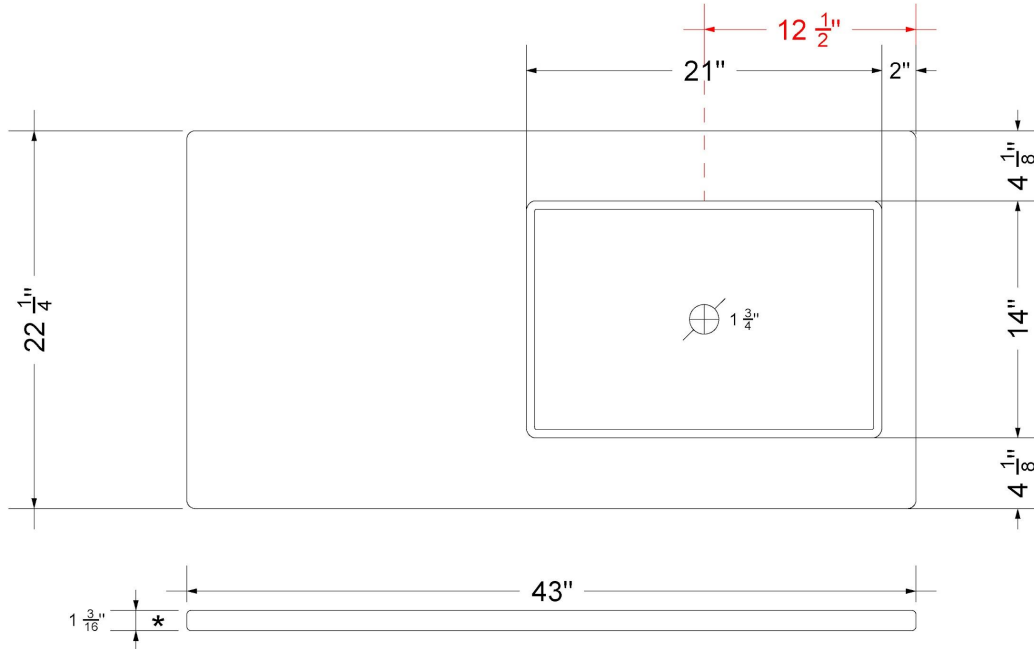

VANDERLOC

43" SILESTONE® QUARTZ VANITY TOP - Eternal Charcoal
Single Vigo Right Offset Sink (No faucet hole)

CV-43-S1RO.NH.ec

Technical Information

All product dimensions are nominal.

- Installation: Vanity Top
- Number of deck holes: 0

Notes

Install this product according to the installation instructions.