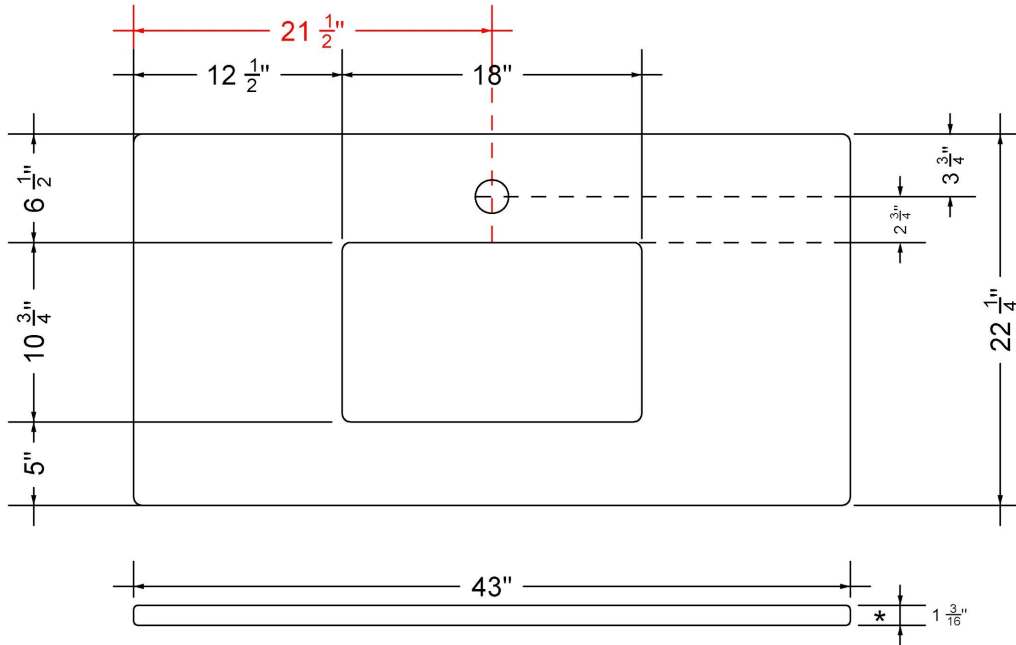

Technical Information

All product dimensions are nominal.

- Installation: Vanity Top
- Number of deck holes: 1

Notes

Install this product according to the installation instructions.