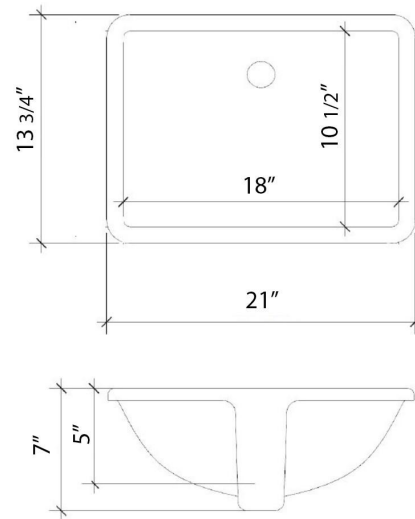

Technical Information

All product dimensions are nominal.

- Installation: Vanity Top
- Number of deck holes: 1

Notes

Install this product according to the installation instructions.

Sink Specifications

- 8" (203mm) deep
- 1-11/16" (43mm) drain opening
- Minimum cabinet size: 21"

All product dimensions are nominal.

- Installation: Vanity Top
- Number of deck holes: 1

Notes

Install this product according to the installation instructions.

Sink Specifications

- 8" (203mm) deep
- 1-11/16" (43mm) drain opening
- Minimum cabinet size: 21"

Notes

Install this product according to the installation instructions.

Sink Specifications

- 8" (203mm) deep
- 1-11/16" (43mm) drain opening
- Minimum cabinet size: 21"

VANDERLOC

43" SILESTONE® QUARTZ VANITY TOP - Desert Silver Single Rectangle Centered Sink (Widespread faucet hole)