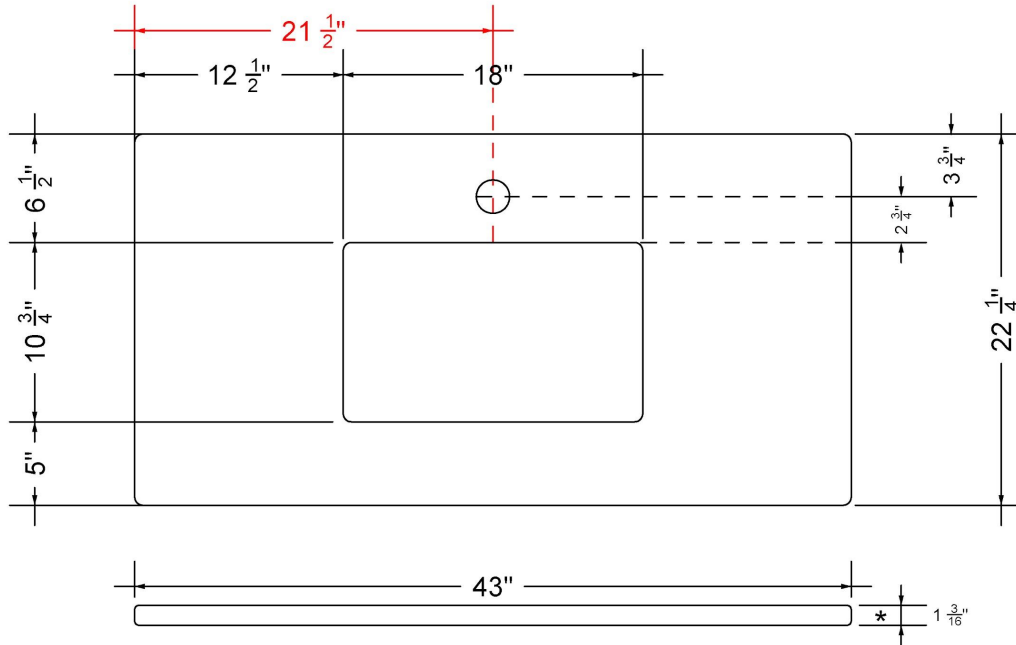

VANDERLOC

43" SILESTONE® QUARTZ VANITY TOP - Hellix
Single Rectangle Centered Sink (Single faucet hole)

C-43-SRC.SH.he

Technical Information

All product dimensions are nominal.

- Installation: Vanity Top
- Number of deck holes: 1

Notes

Install this product according to the installation instructions.