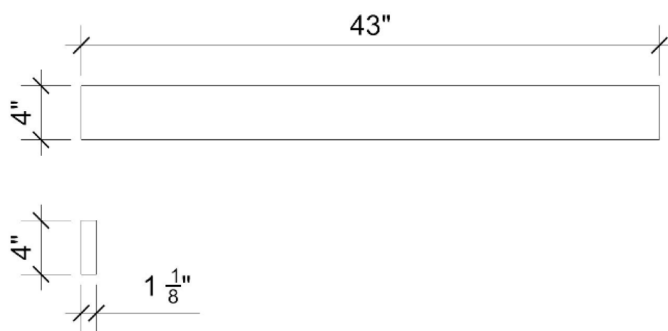

Available Colors/Finishes

Color tiles intended for reference only.

Color	Code	Description
	DS	Desert Silver
	EC	Eternal Charcoal
	EN	Eternal Noir
	EG	Ethereal Glow
	HE	Helix
	WZ	White Zeus