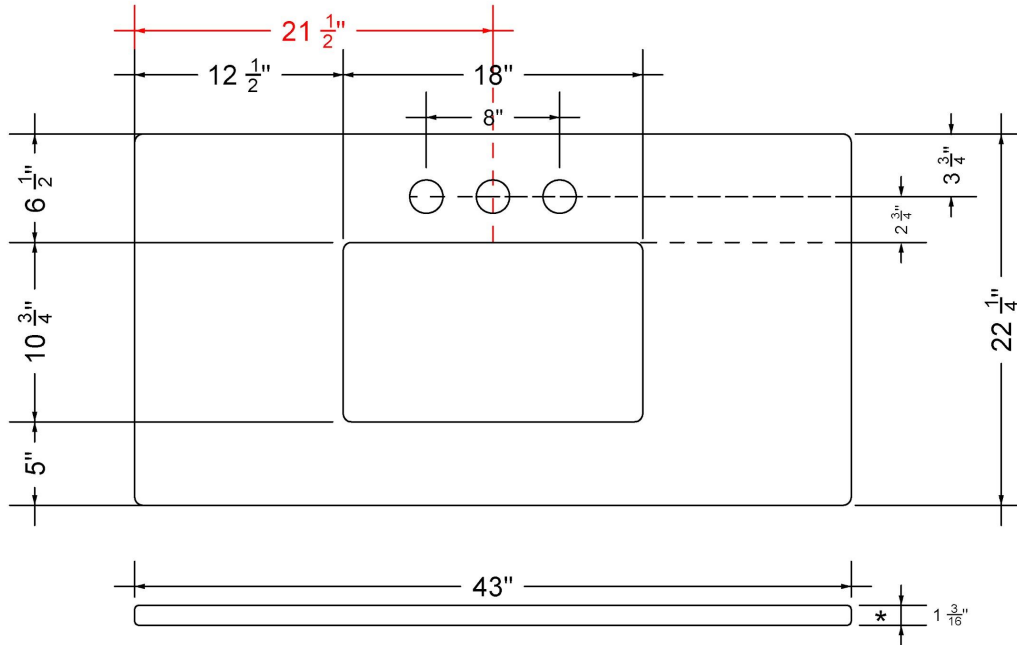

VANDERLOC

43" SILESTONE® QUARTZ VANITY TOP - Desert Silver
Single Rectangle Centered Sink (Widespread faucet hole)

C-43-SRC.WS.ds

Technical Information

All product dimensions are nominal.

- Installation: Vanity Top
- Number of deck holes: 3

Notes

Install this product according to the installation instructions.