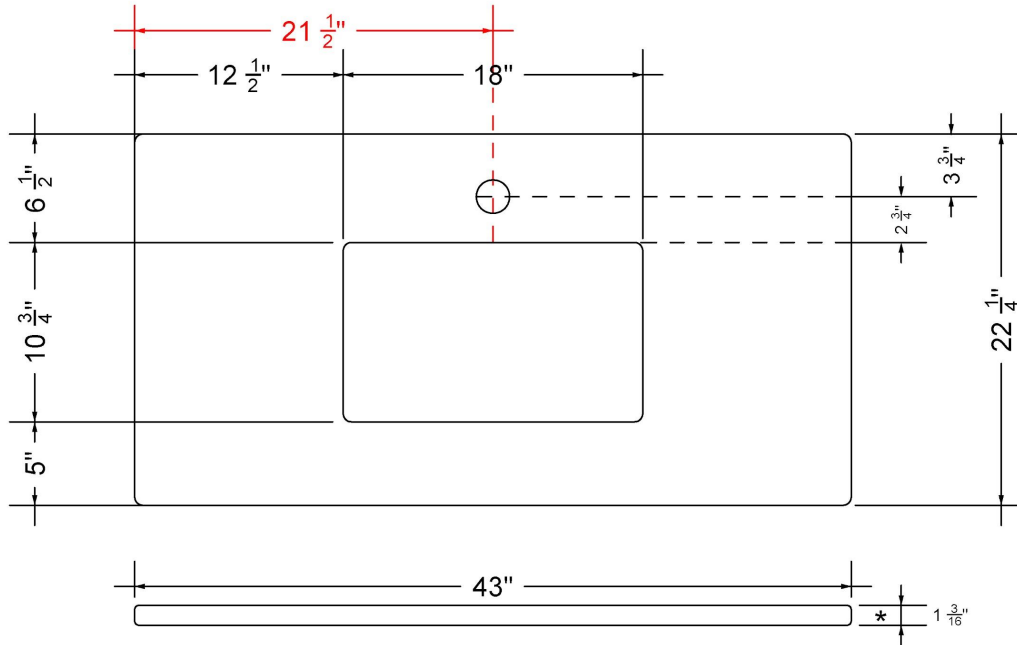

VANDERLOC

43" SILESTONE® QUARTZ VANITY TOP - Ethereal Glow
Single Rectangle Centered Sink (Single faucet hole)

C-43-SRC.SH.eg

Technical Information

All product dimensions are nominal.

- Installation: Vanity Top
- Number of deck holes: 1