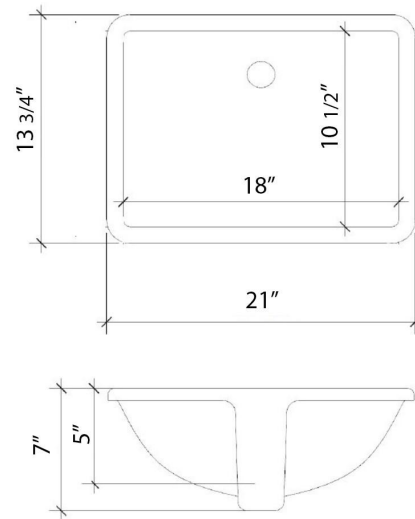

Technical Information

All product dimensions are nominal.

- Installation: Vanity Top
- Number of deck holes: 1

Notes

Install this product according to the installation instructions.

Sink Specifications

- 8" (203mm) deep
- 1-11/16" (43mm) drain opening
- Minimum cabinet size: 21"

All product dimensions are nominal.

- Installation: Vanity Top
- Number of deck holes: 1

Notes

Install this product according to the installation instructions.

Sink Specifications

- 8" (203mm) deep
- 1-11/16" (43mm) drain opening
- Minimum cabinet size: 21"

VANDERLOC

43" SILESTONE® QUARTZ VANITY TOP - Ethereal Glow
Single Rectangle Centered Sink (Single faucet hole)

C-43-SRC.SH.eg

Technical Information

All product dimensions are nominal.

- Installation: Vanity Top
- Number of deck holes: 1

Notes

Install this product according to the installation instructions.

Sink Specifications

- 8" (203mm) deep
- 1-11/16" (43mm) drain opening
- Minimum cabinet size: 21"

VANDERLOC

43" SILESTONE® QUARTZ VANITY TOP - Helix Single Rectangle Centered Sink (Single faucet hole)