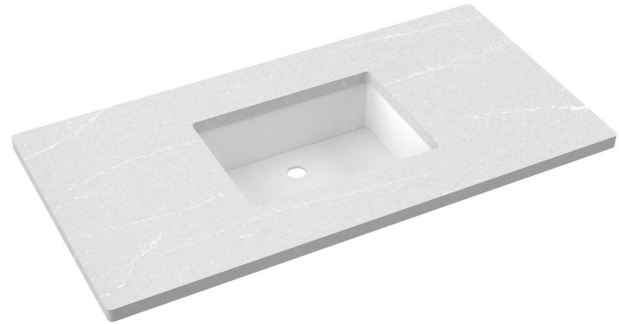

VANDERLOC

43" SILESTONE® QUARTZ VANITY TOP - Desert Silver Single Rectangle Centered Sink (No faucet hole)

C-43-SRC.NH.ds

Features

- Square sink cutout
- Single and widespread faucet

Material

- Silestone® Quartz

Installation

- Vanity top
- No faucet hole
- Vanderloc® Rectangle Sink

Included Products

- Vanderloc® Rectangle Sink (White Porcelain)
- Sink mounting hardware (screws)

Optional Products

- C-43B.ds Silestone® Quartz backsplash

Codes/Standards

- N/A

Vanderloc® One-Year Limited Warranty

- For product warranty information visit www.vanderloc.com

Available Colors/Finishes

Color tiles intended for reference only.

Color	Code	Description
	DS	Desert Silver
	EC	Eternal Charcoal
	EN	Eternal Noir
	EG	Ethereal Glow
	HE	Helix
	WZ	White Zeus