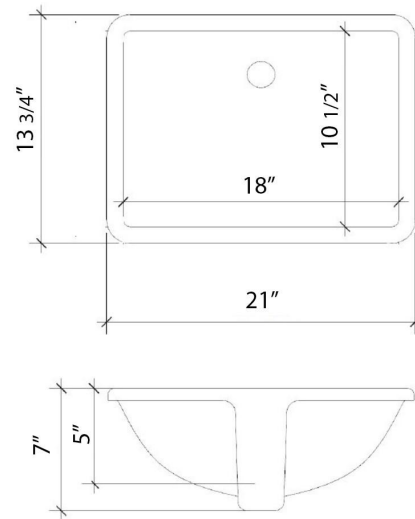

All product dimensions are nominal.

- Installation: Vanity Top
- Number of deck holes: 3

Notes

Install this product according to the installation instructions.

Sink Specifications

- 8" (203mm) deep
- 1-11/16" (43mm) drain opening
- Minimum cabinet size: 21"

Technical Information

All product dimensions are nominal.

- Installation: Vanity Top
- Number of deck holes: 3

Notes

Install this product according to the installation instructions.

Sink Specifications

- 8" (203mm) deep
- 1-11/16" (43mm) drain opening
- Minimum cabinet size: 21"

All product dimensions are nominal.

- Installation: Vanity Top
- Number of deck holes: 0

Notes

Install this product according to the installation instructions.

Sink Specifications

- 8" (203mm) deep
- 1-11/16" (43mm) drain opening
- Minimum cabinet size: 21"