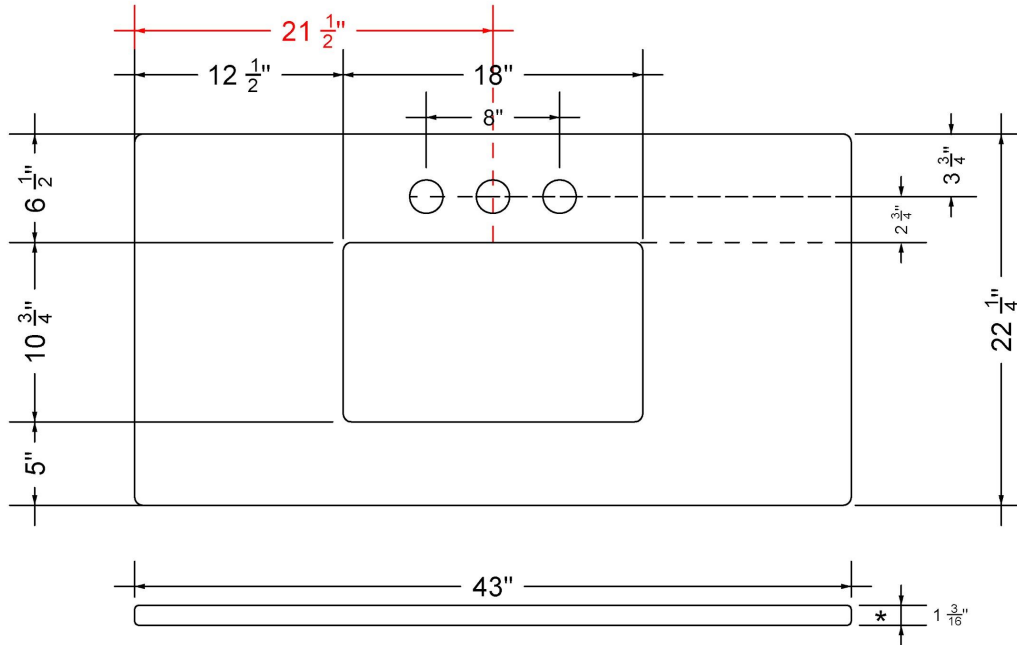

VANDERLOC

43" SILESTONE® QUARTZ VANITY TOP - Helix
Single Rectangle Centered Sink (Widespread faucet hole)

C-43-SRC.WS.he

Technical Information

All product dimensions are nominal.

- Installation: Vanity Top
- Number of deck holes: 3

Notes

Install this product according to the installation instructions.