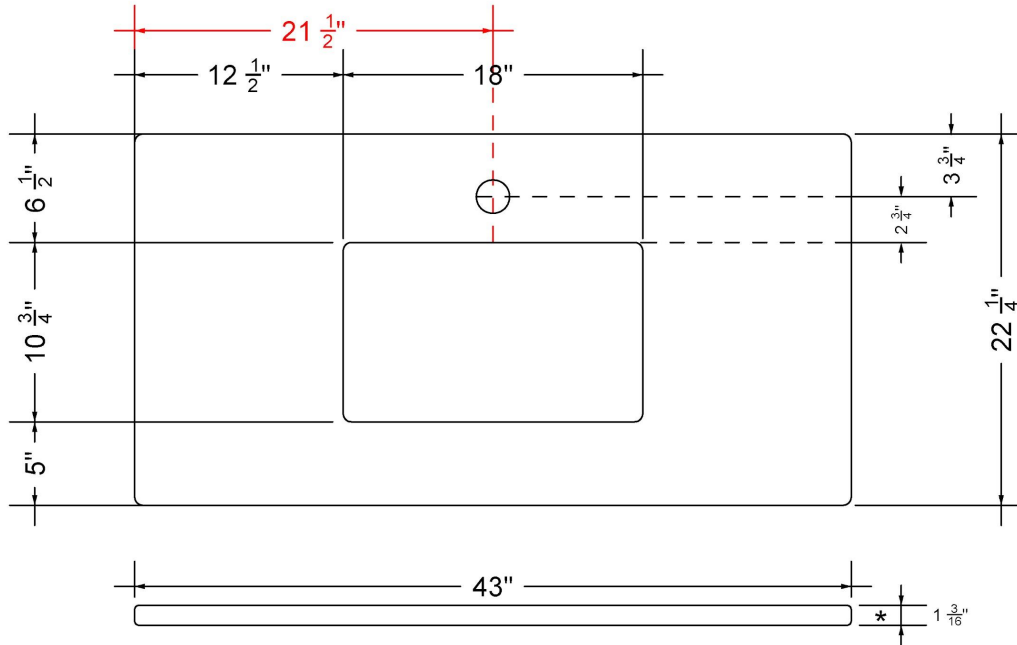

VANDERLOC

43" SILESTONE® QUARTZ VANITY TOP - Eternal Charcoal
Single Rectangle Centered Sink (Single faucet hole)

C-43-SRC.SH.ec

Technical Information

All product dimensions are nominal.

- Installation: Vanity Top
- Number of deck holes: 1