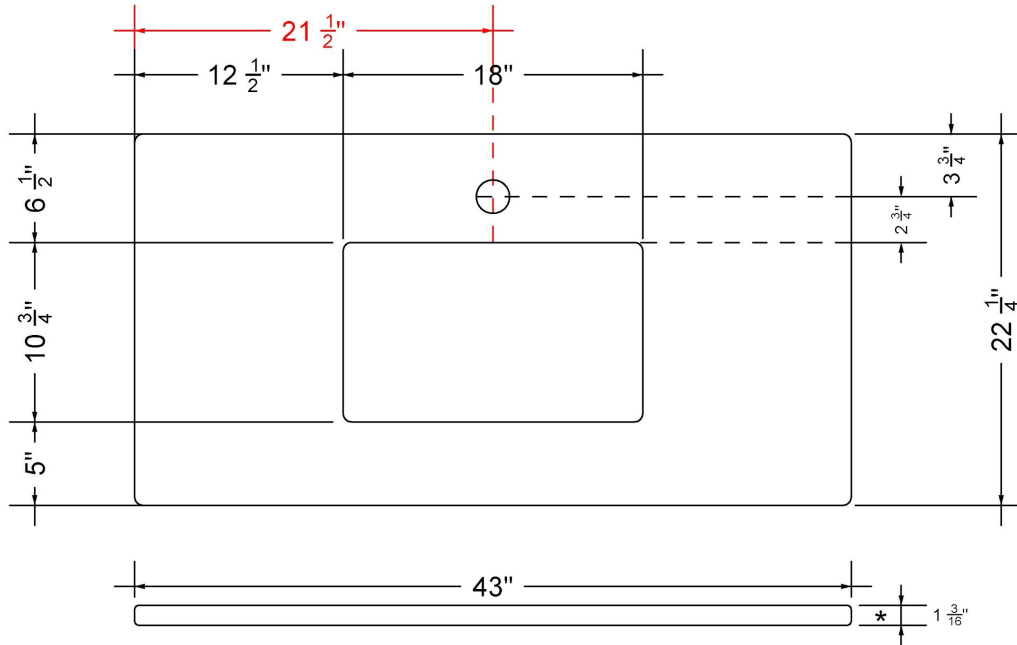

Technical Information

All product dimensions are nominal.

- Installation: Vanity Top
- Number of deck holes: 1

Notes

Install this product according to the installation instructions.

Sink Specifications

- 8" (203mm) deep
- 1-11/16" (43mm) drain opening
- Minimum cabinet size: 21"