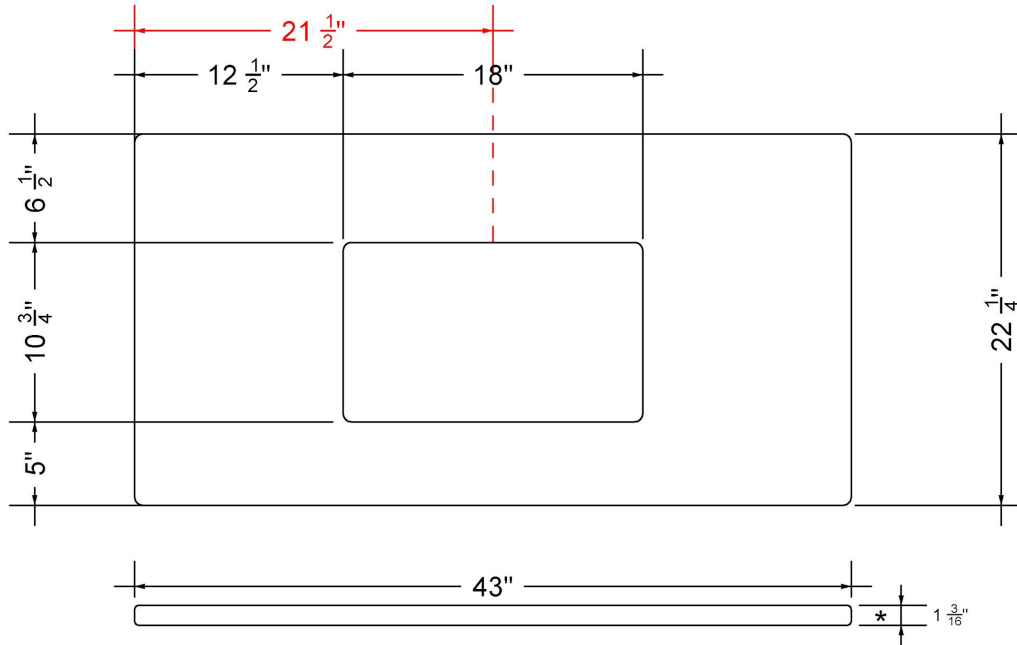

VANDERLOC

43" SILESTONE® QUARTZ VANITY TOP - Eternal Charcoal
Single Rectangle Centered Sink (No faucet hole)

C-43-SRC.NH.ec

Technical Information

All product dimensions are nominal.

- Installation: Vanity Top
- Number of deck holes: 0

Notes

Install this product according to the installation instructions.