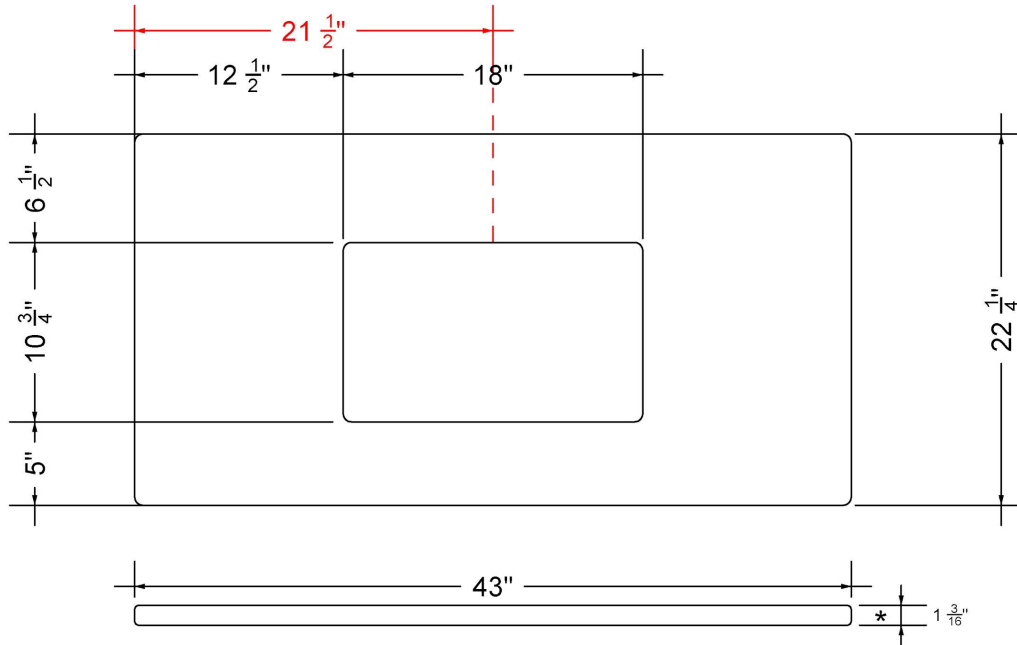

VANDERLOC

43" SILESTONE® QUARTZ VANITY TOP - Desert Silver
Single Rectangle Centered Sink (No faucet hole)

C-43-SRC.NH.ds

Technical Information

All product dimensions are nominal.

- Installation: Vanity Top
- Number of deck holes: 0

Notes

Install this product according to the installation instructions.