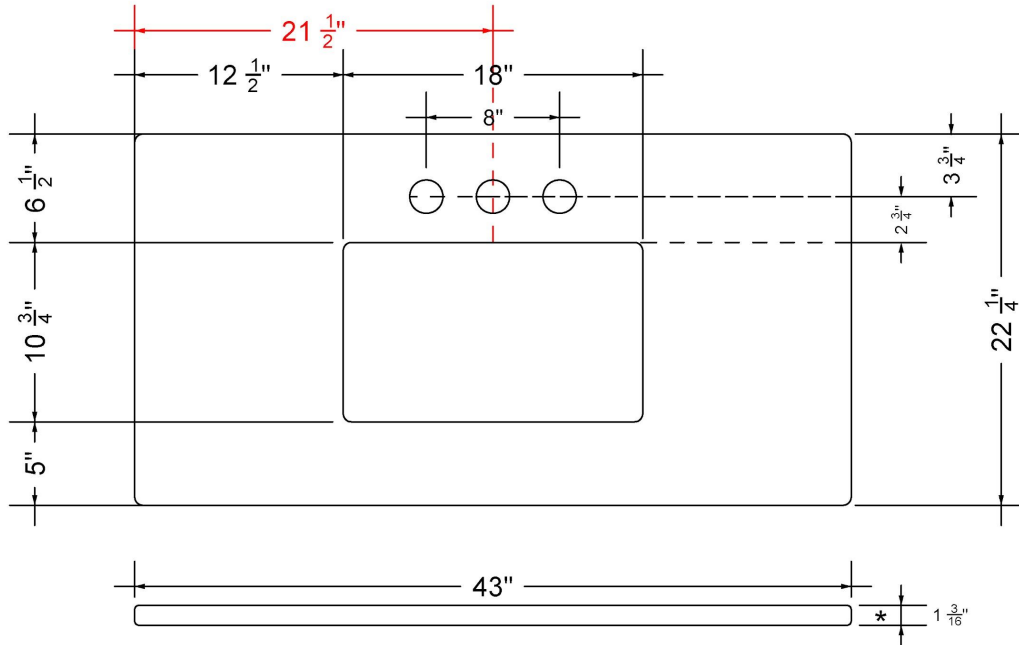

Technical Information

All product dimensions are nominal.

- Installation: Vanity Top
- Number of deck holes: 3

Notes

Install this product according to the installation instructions.