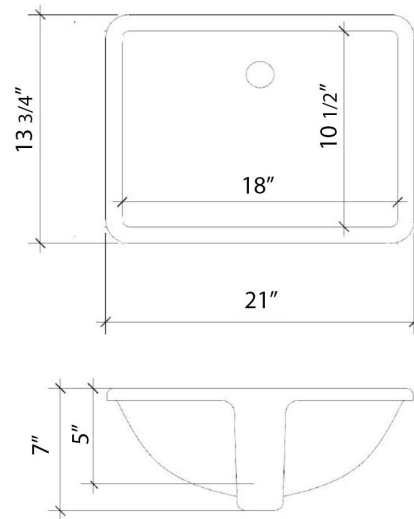

All product dimensions are nominal.

- Installation: Vanity Top
- Number of deck holes: 3

Notes

Install this product according to the installation instructions.

Sink Specifications

- 8" (203mm) deep
- 1-11/16" (43mm) drain opening
- Minimum cabinet size: 21"

Notes

Install this product according to the installation instructions.

Sink Specifications

- 8" (203mm) deep
- 1-11/16" (43mm) drain opening
- Minimum cabinet size: 21"

Features

- Square sink cutout
- Single and widespread faucet