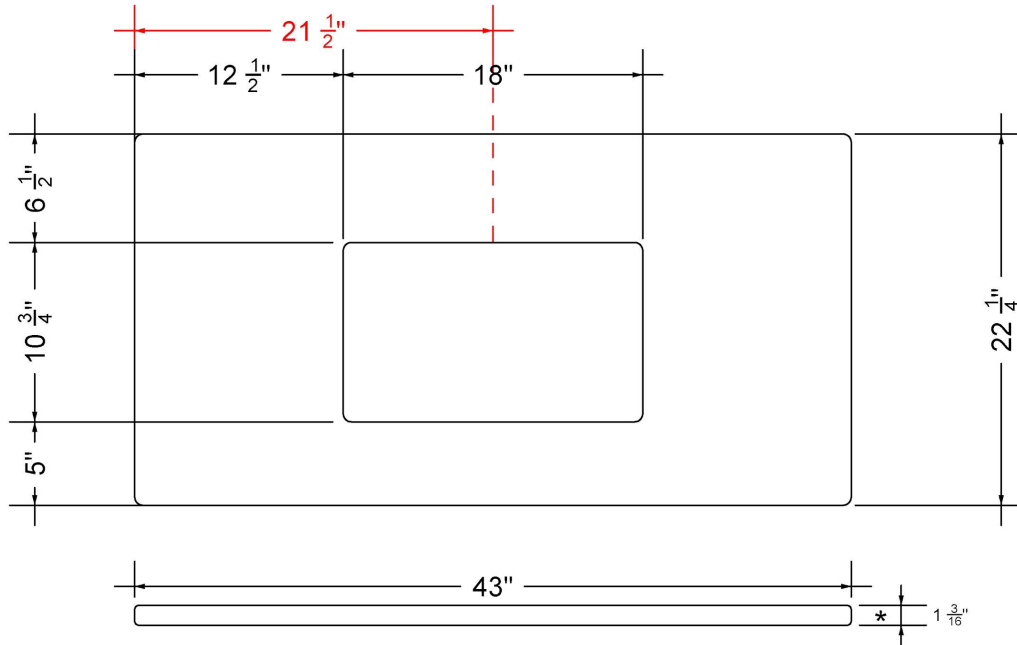

Technical Information

All product dimensions are nominal.

- Installation: Vanity Top
- Number of deck holes: 0

Notes

Install this product according to the installation instructions.

Sink Specifications

- 8" (203mm) deep
- 1-11/16" (43mm) drain opening
- Minimum cabinet size: 21"