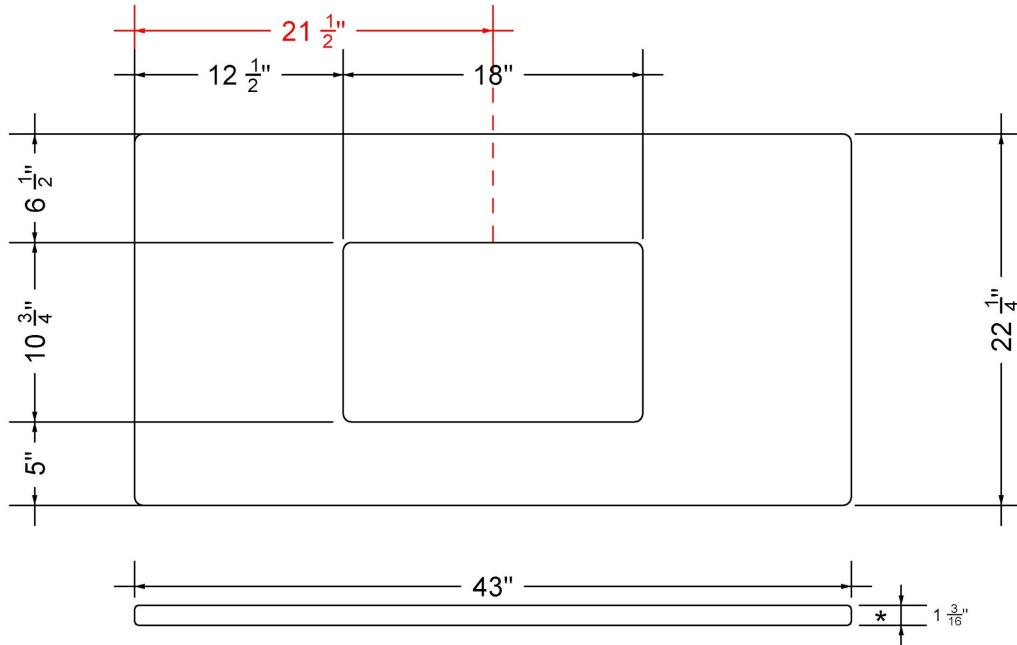

Technical Information

All product dimensions are nominal.

- Installation: Vanity Top
- Number of deck holes: 0

Notes

Install this product according to the installation instructions.