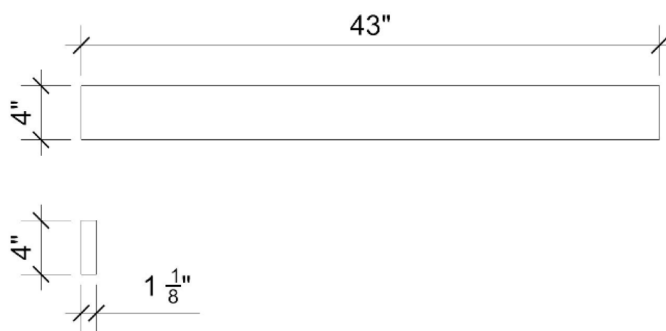

VANDERLOC

43" Quartz Backsplash Helix C-43B.he

Features

- 4" Quartz Backsplash

Material

- Silestone® Quartz

Codes/Standards

- None Applicable

Notes

- Install this product according to the installation instructions

Technical Information

- All product dimensions are nominal

Vanderloc® One-Year Limited Warranty

- For product warranty information visit www.vanderloc.com

Available Colors/Finishes

Color tiles intended for reference only.

Color	Code	Description
	DS	Desert Silver
	EC	Eternal Charcoal
	EN	Eternal Noir
	EG	Ethereal Glow
	HE	Helix
	WZ	White Zeus