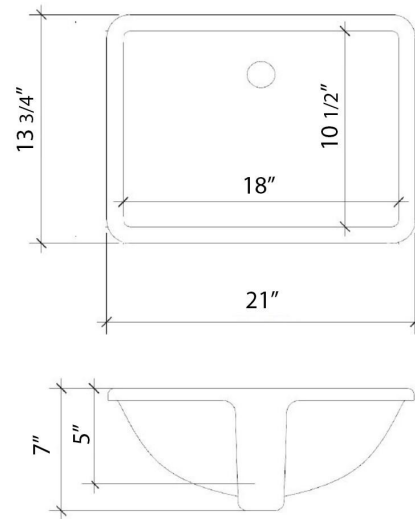

All product dimensions are nominal.

- Installation: Vanity Top
- Number of deck holes: 1

Notes

Install this product according to the installation instructions.

Sink Specifications

- 8" (203mm) deep
- 1-11/16" (43mm) drain opening
- Minimum cabinet size: 21"

Technical Information

All product dimensions are nominal.

- Installation: Vanity Top
- Number of deck holes: 1

Notes

Install this product according to the installation instructions.

Sink Specifications

- 8" (203mm) deep
- 1-11/16" (43mm) drain opening
- Minimum cabinet size: 21"

C-43-SRLO.WS.eg

Technical Information

All product dimensions are nominal.

- Installation: Vanity Top
- Number of deck holes: 3

Notes

Install this product according to the installation instructions.

Sink Specifications