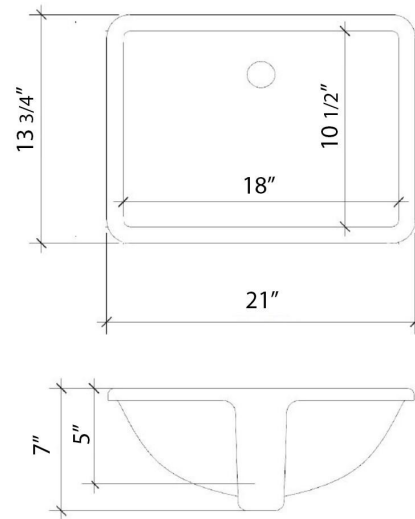

Technical Information

All product dimensions are nominal.

- Installation: Vanity Top
- Number of deck holes: 1

Notes

Install this product according to the installation instructions.

Sink Specifications

- 8" (203mm) deep
- 1-11/16" (43mm) drain opening
- Minimum cabinet size: 21"

All product dimensions are nominal.

- Installation: Vanity Top
- Number of deck holes: 3

Notes

Install this product according to the installation instructions.

Sink Specifications

- 8" (203mm) deep
- 1-11/16" (43mm) drain opening
- Minimum cabinet size: 21"