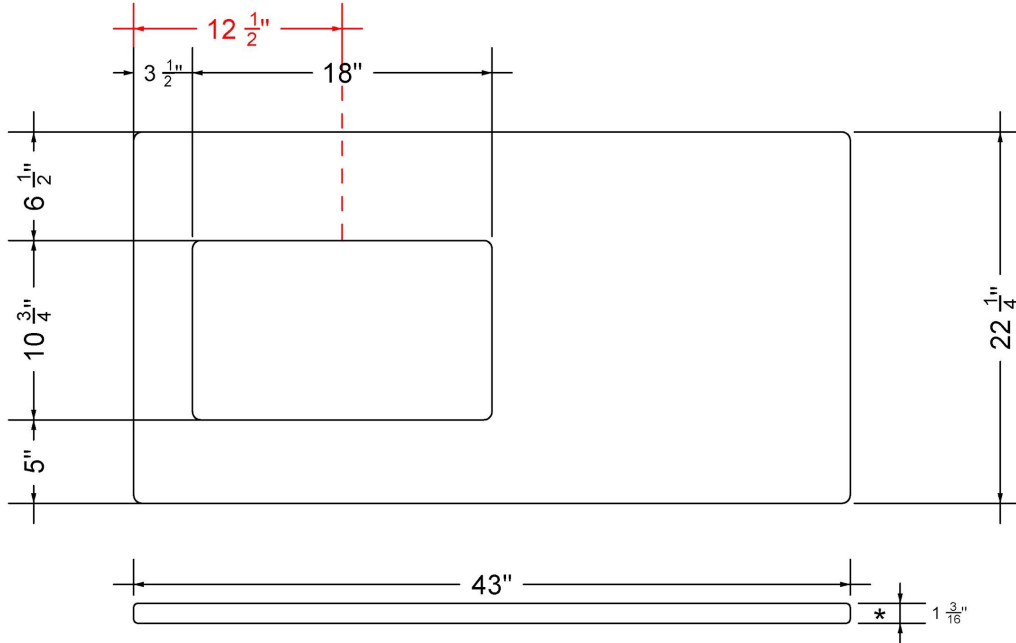

Technical Information

All product dimensions are nominal.

- Installation: Vanity Top
- Number of deck holes: 0

Notes

Install this product according to the installation instructions.

Sink Specifications

- 8" (203mm) deep
- 1-11/16" (43mm) drain opening
- Minimum cabinet size: 21"