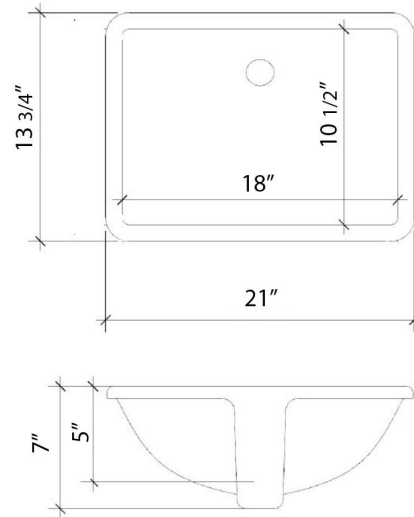

Technical Information

All product dimensions are nominal.

- Installation: Vanity Top
- Number of deck holes: 1

Notes

Install this product according to the installation instructions.

Sink Specifications

- 8" (203mm) deep
- 1-11/16" (43mm) drain opening
- Minimum cabinet size: 21"

VANDERLOC

43" SILESTONE® QUARTZ VANITY TOP - Eternal Charcoal
Single Rectangle Left Offset Sink (Single faucet hole)

C-43-SRLO.SH.ec

Technical Information

All product dimensions are nominal.

- Installation: Vanity Top
- Number of deck holes: 1

Notes

Install this product according to the installation instructions.

Sink Specifications

- 8" (203mm) deep
- 1-11/16" (43mm) drain opening
- Minimum cabinet size: 21"

VANDERLOC

43" SILESTONE® QUARTZ VANITY TOP - Eternal Noir Single Rectangle Left Offset Sink (Single faucet hole)