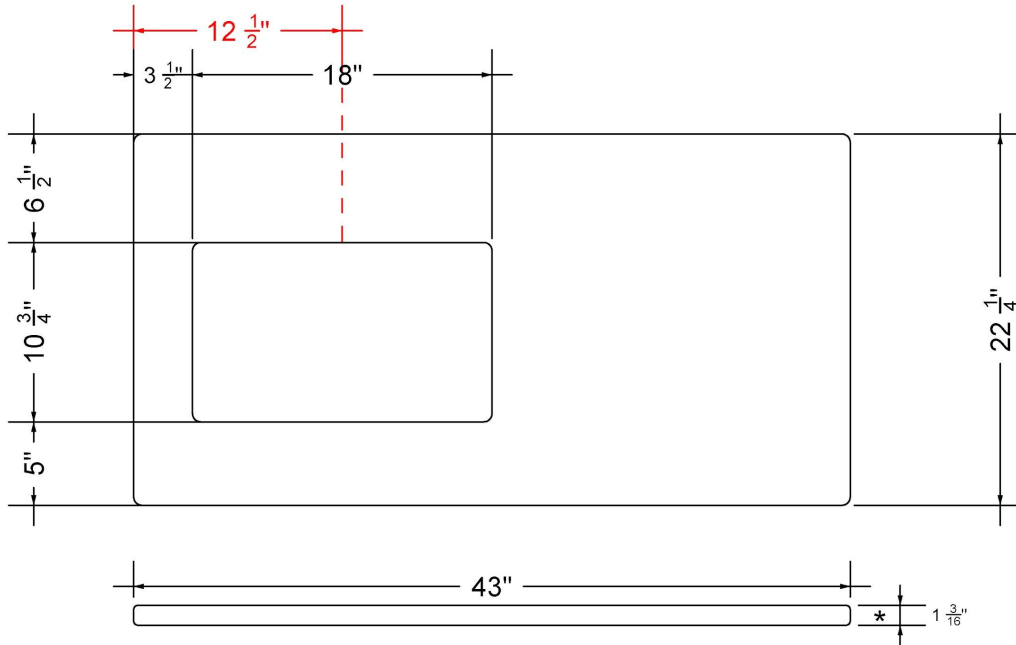

Technical Information

All product dimensions are nominal.

- Installation: Vanity Top
- Number of deck holes: 0

Notes

Install this product according to the installation instructions.