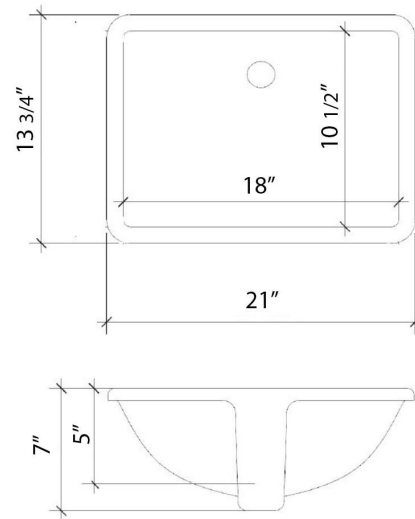

Technical Information

All product dimensions are nominal.

- Installation: Vanity Top
- Number of deck holes: 1

Notes

Install this product according to the installation instructions.

Sink Specifications

- 8" (203mm) deep
- 1-11/16" (43mm) drain opening
- Minimum cabinet size: 21"

All product dimensions are nominal.

- Installation: Vanity Top
- Number of deck holes: 1

Notes

Install this product according to the installation instructions.

Sink Specifications

- 8" (203mm) deep
- 1-11/16" (43mm) drain opening
- Minimum cabinet size: 21"