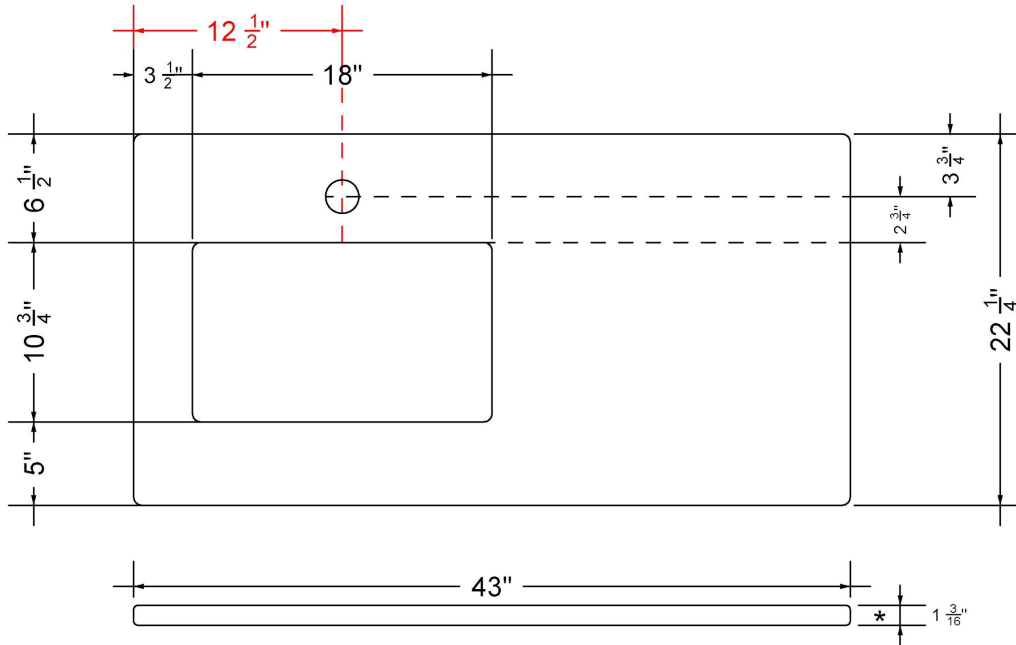

Technical Information

All product dimensions are nominal.

- Installation: Vanity Top
- Number of deck holes: 1

Notes

Install this product according to the installation instructions.

Sink Specifications

- 8" (203mm) deep
- 1-11/16" (43mm) drain opening
- Minimum cabinet size: 21"