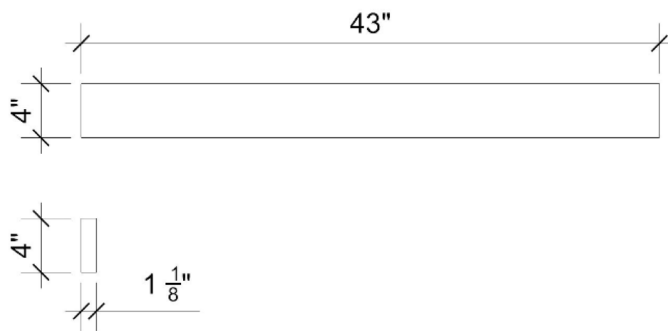

VANDERLOC

43" Quartz Backsplash Eternal Charcoal **C-43B.ec**

Features

- 4" Quartz Backsplash

Material

- Silestone® Quartz

Codes/Standards

- None Applicable

Notes

- Install this product according to the installation instructions

Technical Information

- All product dimensions are nominal

Vanderloc® One-Year Limited Warranty

- For product warranty information visit www.vanderloc.com

Available Colors/Finishes

Color tiles intended for reference only.

Color	Code	Description
	DS	Desert Silver
	EC	Eternal Charcoal
	EN	Eternal Noir
	EG	Ethereal Glow
	HE	Helix
	WZ	White Zeus