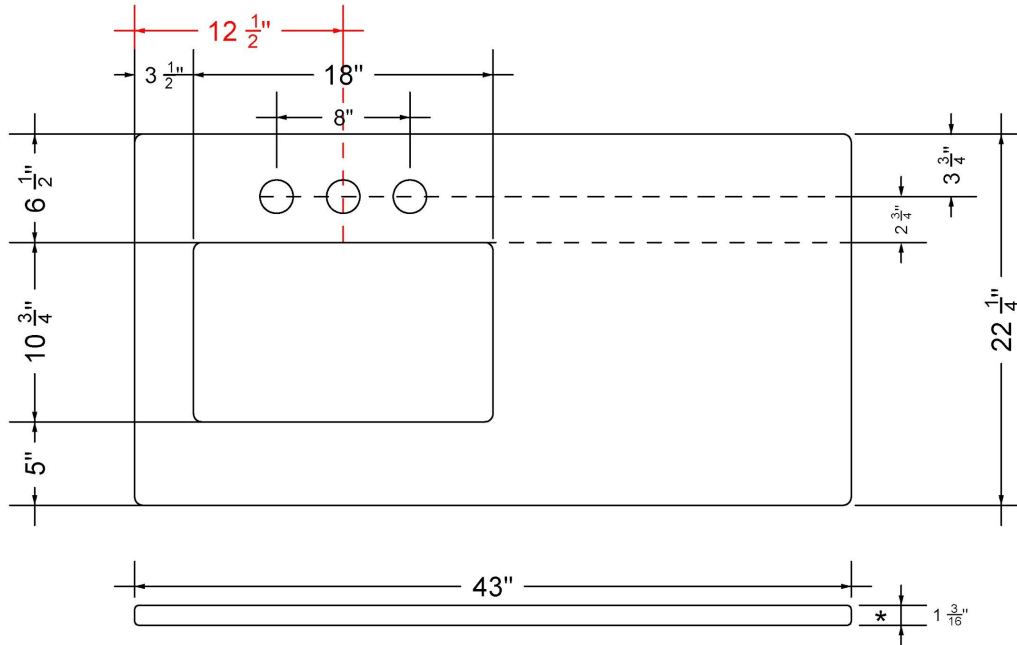

Technical Information

All product dimensions are nominal.

- Installation: Vanity Top
- Number of deck holes: 3

Notes

Install this product according to the installation instructions.