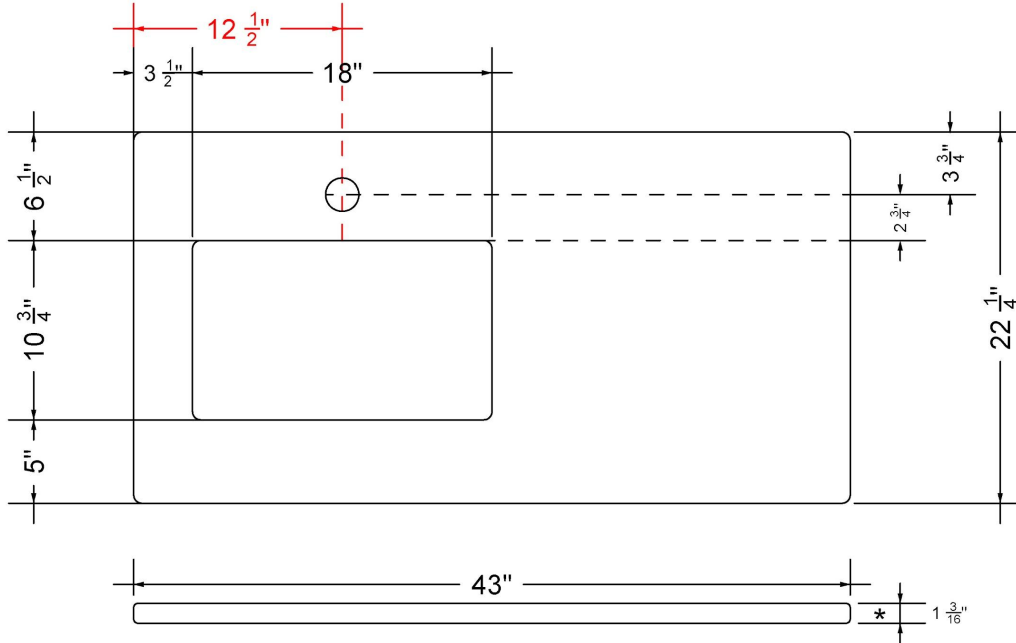

VANDERLOC

43" SILESTONE® QUARTZ VANITY TOP - Eternal Charcoal
Single Rectangle Left Offset Sink (Single faucet hole)

C-43-SRLO.SH.ec

Technical Information

All product dimensions are nominal.

- Installation: Vanity Top
- Number of deck holes: 1