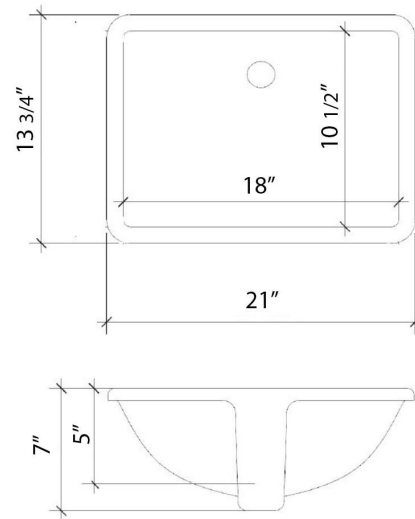

C-43-SRLO.WS.ec

Technical Information

All product dimensions are nominal.

- Installation: Vanity Top
- Number of deck holes: 3

Notes

Install this product according to the installation instructions.

Sink Specifications

Technical Information

All product dimensions are nominal.

- Installation: Vanity Top
- Number of deck holes: 0

Notes

Install this product according to the installation instructions.

Sink Specifications

- 8" (203mm) deep
- 1-11/16" (43mm) drain opening
- Minimum cabinet size: 21"