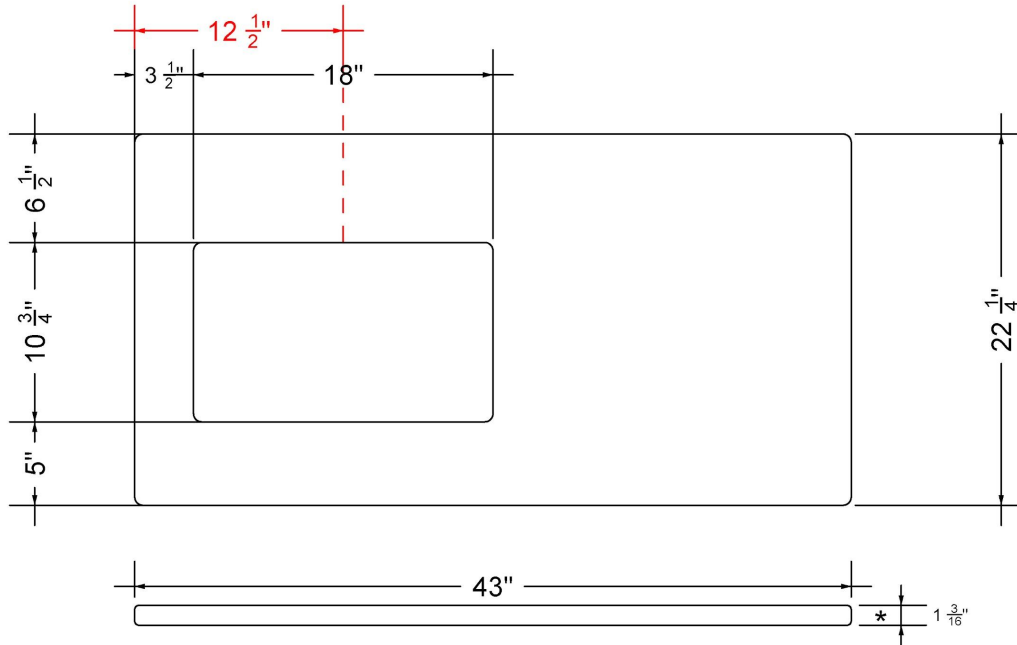

Technical Information

All product dimensions are nominal.

- Installation: Vanity Top
- Number of deck holes: 0

Notes

Install this product according to the installation instructions.

Sink Specifications

- 8" (203mm) deep
- 1-11/16" (43mm) drain opening
- Minimum cabinet size: 21"