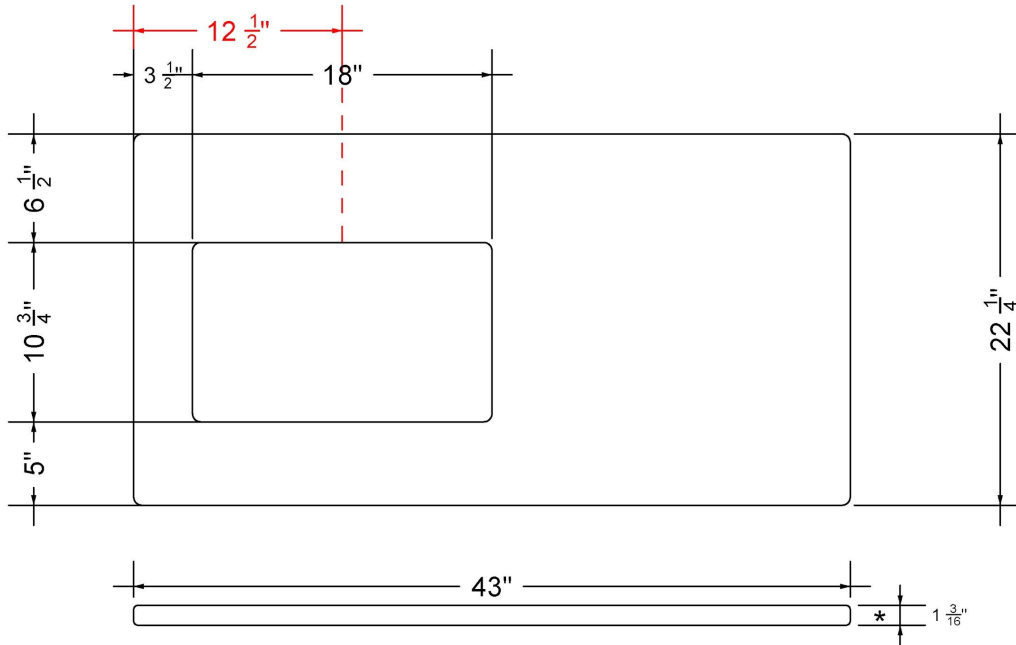

Technical Information

All product dimensions are nominal.

- Installation: Vanity Top
- Number of deck holes: 0

Notes

Install this product according to the installation instructions.

Sink Specifications

- 8" (203mm) deep
- 1-11/16" (43mm) drain opening
- Minimum cabinet size: 21"