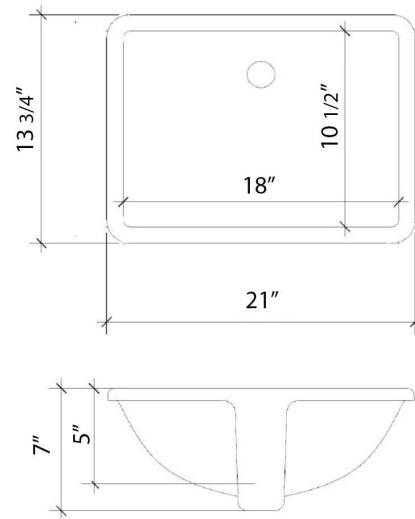

All product dimensions are nominal.

- Installation: Vanity Top
- Number of deck holes: 3

Notes

Install this product according to the installation instructions.

Sink Specifications

- 8" (203mm) deep
- 1-11/16" (43mm) drain opening
- Minimum cabinet size: 21"

Technical Information

All product dimensions are nominal.

- Installation: Vanity Top
- Number of deck holes: 0

Notes

Install this product according to the installation instructions.

Sink Specifications

- 8" (203mm) deep
- 1-11/16" (43mm) drain opening
- Minimum cabinet size: 21"