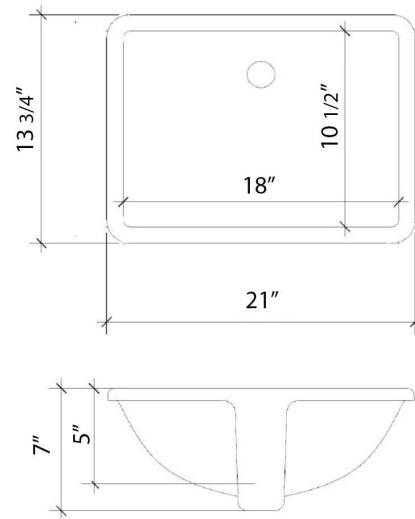

Technical Information

All product dimensions are nominal.

- Installation: Vanity Top
- Number of deck holes: 1

Notes

Install this product according to the installation instructions.

Sink Specifications

- 8" (203mm) deep
- 1-11/16" (43mm) drain opening
- Minimum cabinet size: 21"

All product dimensions are nominal.

- Installation: Vanity Top
- Number of deck holes: 1

Notes

Install this product according to the installation instructions.

Sink Specifications

- 8" (203mm) deep
- 1-11/16" (43mm) drain opening
- Minimum cabinet size: 21"

C-43-SRLO.WS.ec

Technical Information

All product dimensions are nominal.

- Installation: Vanity Top
- Number of deck holes: 3

Notes

Install this product according to the installation instructions.

Sink Specifications