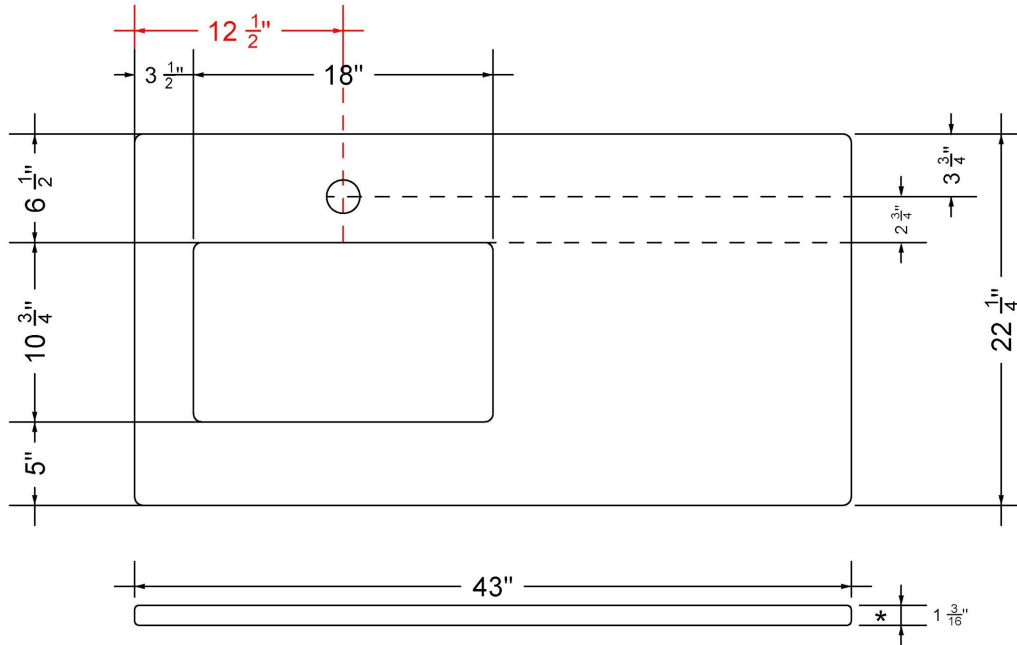

Technical Information

All product dimensions are nominal.

- Installation: Vanity Top
- Number of deck holes: 1

Notes

Install this product according to the installation instructions.