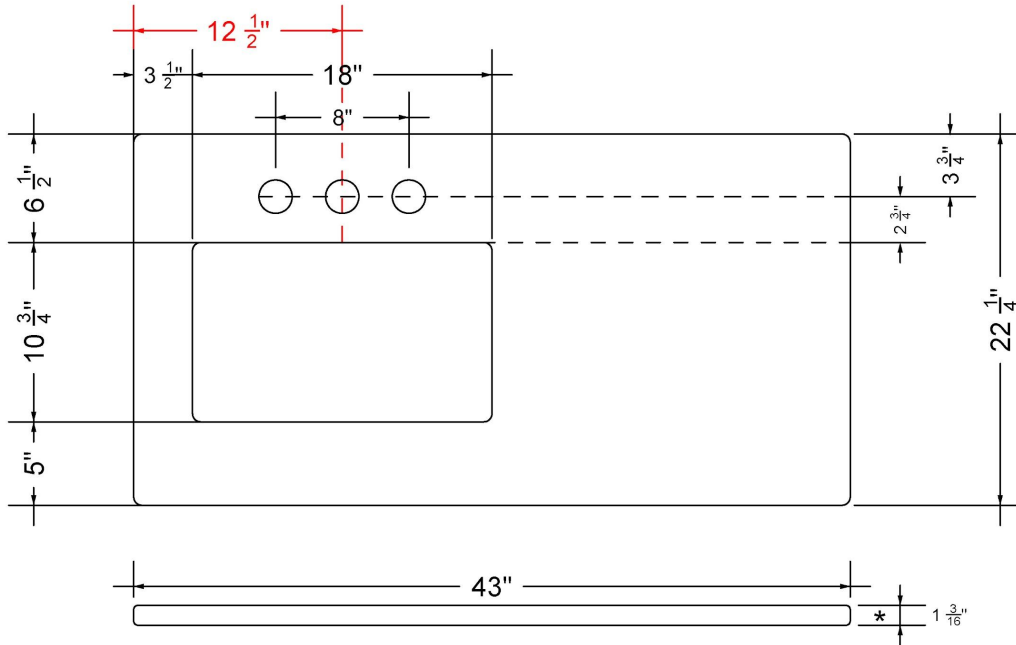

VANDERLOC

43" SILESTONE® QUARTZ VANITY TOP - Eternal Charcoal
Single Rectangle Left Offset Sink (Widespread faucet hole)

C-43-SRLO.WS.ec

Technical Information

All product dimensions are nominal.

- Installation: Vanity Top
- Number of deck holes: 3

Notes

Install this product according to the installation instructions.