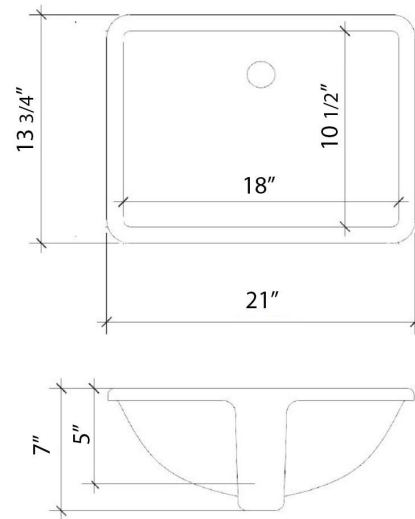

Technical Information

All product dimensions are nominal.

- Installation: Vanity Top
- Number of deck holes: 1

Notes

Install this product according to the installation instructions.

Sink Specifications

- 8" (203mm) deep
- 1-11/16" (43mm) drain opening
- Minimum cabinet size: 21"

Notes

Install this product according to the installation instructions.

Sink Specifications

- 8" (203mm) deep
- 1-11/16" (43mm) drain opening
- Minimum cabinet size: 21"

VANDERLOC

43" SILESTONE® QUARTZ VANITY TOP - White Zeus
Single Rectangle Left Offset Sink (Widespread faucet hole)