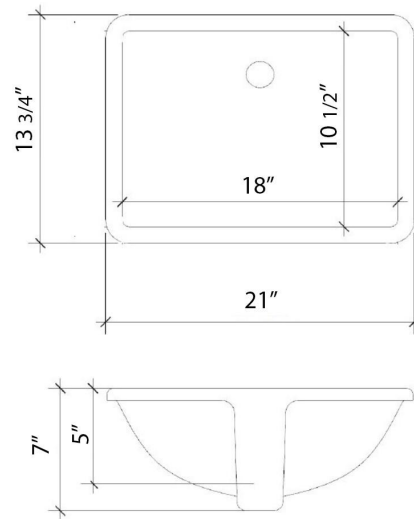

Technical Information

All product dimensions are nominal.

- Installation: Vanity Top
- Number of deck holes: 1

Notes

Install this product according to the installation instructions.

Sink Specifications

- 8" (203mm) deep
- 1-11/16" (43mm) drain opening
- Minimum cabinet size: 21"

All product dimensions are nominal.

- Installation: Vanity Top
- Number of deck holes: 3

Notes

Install this product according to the installation instructions.

Sink Specifications

- 8" (203mm) deep
- 1-11/16" (43mm) drain opening
- Minimum cabinet size: 21"

Technical Information

All product dimensions are nominal.

- Installation: Vanity Top
- Number of deck holes: 0

Notes

Install this product according to the installation instructions.

Sink Specifications

- 8" (203mm) deep
- 1-11/16" (43mm) drain opening
- Minimum cabinet size: 21"