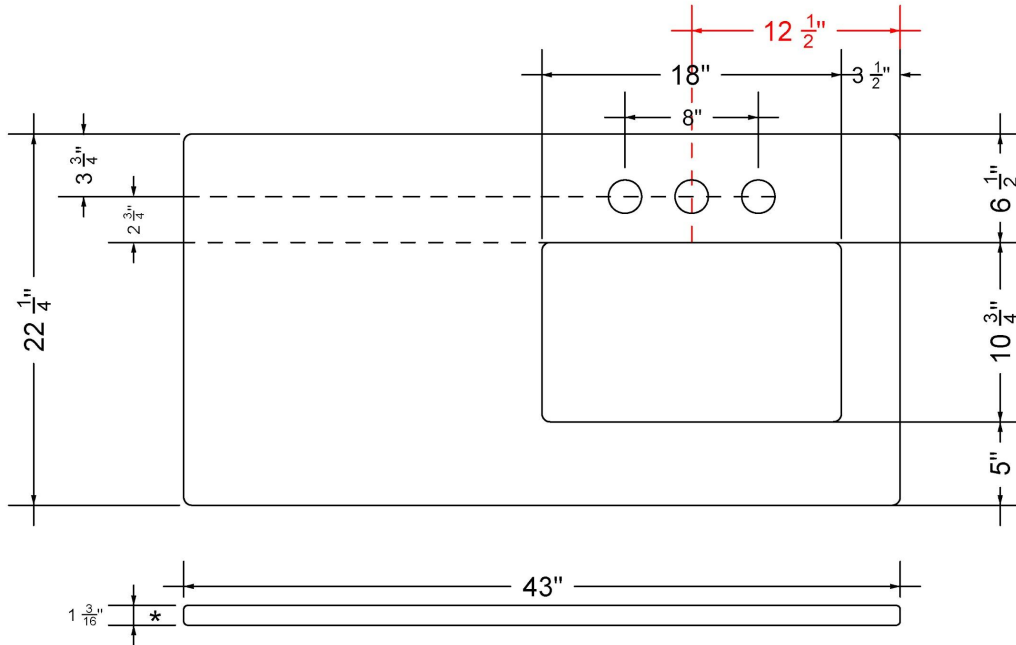

Technical Information

All product dimensions are nominal.

- Installation: Vanity Top
- Number of deck holes: 3

Notes

Install this product according to the installation instructions.