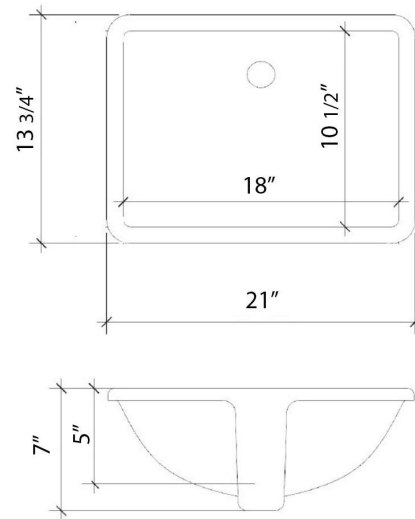

C-43-SRRO.SH.he

Technical Information

All product dimensions are nominal.

- Installation: Vanity Top
- Number of deck holes: 1

Notes

Install this product according to the installation instructions.

Sink Specifications

- 8" (203mm) deep
- 1-11/16" (43mm) drain opening
- Minimum cabinet size: 21"

VANDERLOC

43" SILESTONE® QUARTZ VANITY TOP - White Zeus
Single Rectangle Right Offset Sink (Single faucet hole)

C-43-SRRO.SH.wz