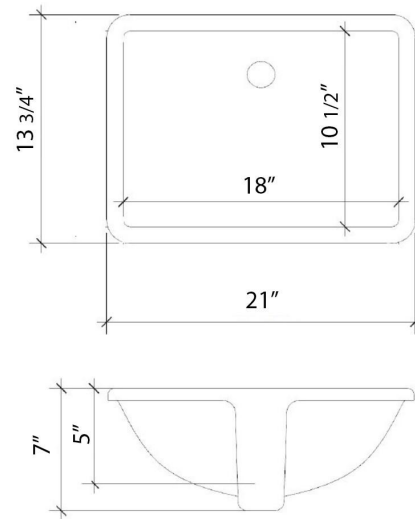

C-43-SRRO.SH.ec

Technical Information

All product dimensions are nominal.

- Installation: Vanity Top
- Number of deck holes: 1

Notes

Install this product according to the installation instructions.

Sink Specifications

C-43-SRRO.SH.en

Technical Information

All product dimensions are nominal.

- Installation: Vanity Top
- Number of deck holes: 1

Notes

Install this product according to the installation instructions.

Sink Specifications

Notes

Install this product according to the installation instructions.

Sink Specifications

- 8" (203mm) deep
- 1-11/16" (43mm) drain opening
- Minimum cabinet size: 21"

VANDERLOC

43" SILESTONE® QUARTZ VANITY TOP - Eternal Noir Single Rectangle Right Offset Sink (Widespread faucet hole)