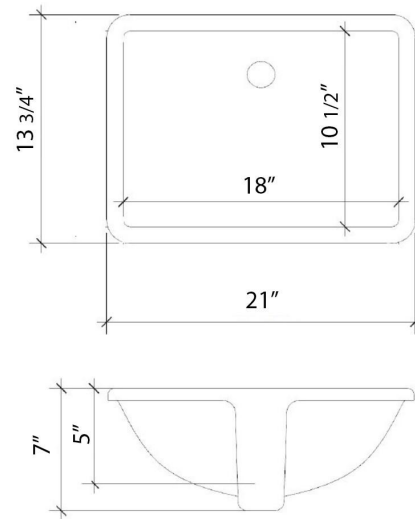

Technical Information

All product dimensions are nominal.

- Installation: Vanity Top
- Number of deck holes: 3

Notes

Install this product according to the installation instructions.

Sink Specifications

- 8" (203mm) deep
- 1-11/16" (43mm) drain opening
- Minimum cabinet size: 21"

All product dimensions are nominal.

- Installation: Vanity Top
- Number of deck holes: 3

Notes

Install this product according to the installation instructions.

Sink Specifications

- 8" (203mm) deep
- 1-11/16" (43mm) drain opening
- Minimum cabinet size: 21"

C-43-SRRO.NH.eg

Technical Information

All product dimensions are nominal.

- Installation: Vanity Top
- Number of deck holes: 0

Notes

Install this product according to the installation instructions.

Sink Specifications