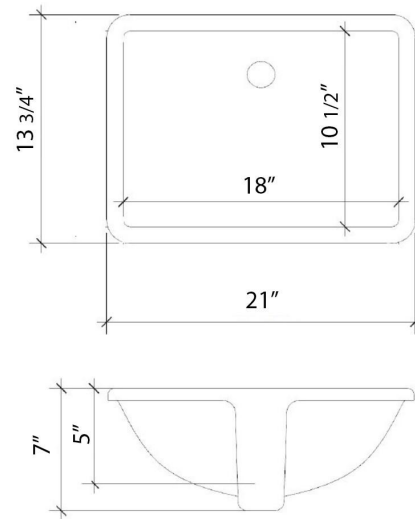

C-43-SRRO.SH.he

Technical Information

All product dimensions are nominal.

- Installation: Vanity Top
- Number of deck holes: 1

Notes

Install this product according to the installation instructions.

Sink Specifications

All product dimensions are nominal.

- Installation: Vanity Top
- Number of deck holes: 3

Notes

Install this product according to the installation instructions.

Sink Specifications

- 8" (203mm) deep
- 1-11/16" (43mm) drain opening
- Minimum cabinet size: 21"