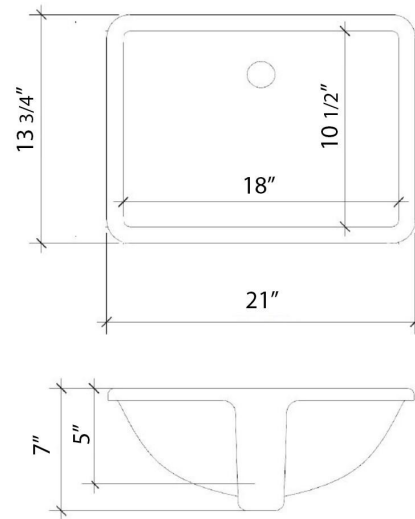

C-43-SRRO.SH.en

Technical Information

All product dimensions are nominal.

- Installation: Vanity Top
- Number of deck holes: 1

Notes

Install this product according to the installation instructions.

Sink Specifications

All product dimensions are nominal.

- Installation: Vanity Top
- Number of deck holes: 3

Notes

Install this product according to the installation instructions.

Sink Specifications

- 8" (203mm) deep
- 1-11/16" (43mm) drain opening
- Minimum cabinet size: 21"

Technical Information

All product dimensions are nominal.

- Installation: Vanity Top
- Number of deck holes: 3

Notes

Install this product according to the installation instructions.

Sink Specifications

- 8" (203mm) deep
- 1-11/16" (43mm) drain opening
- Minimum cabinet size: 21"