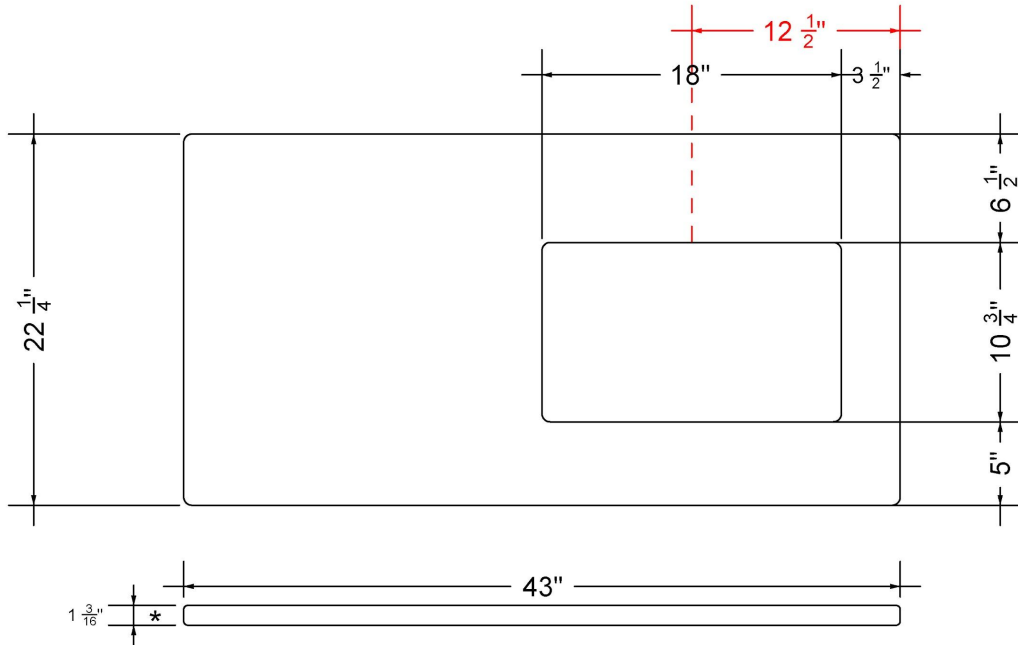

VANDERLOC

43" SILESTONE® QUARTZ VANITY TOP - Eternal Noir
Single Rectangle Right Offset Sink (No faucet hole)

C-43-SRRO.NH.en

Technical Information

All product dimensions are nominal.

- Installation: Vanity Top
- Number of deck holes: 0

Notes

Install this product according to the installation instructions.