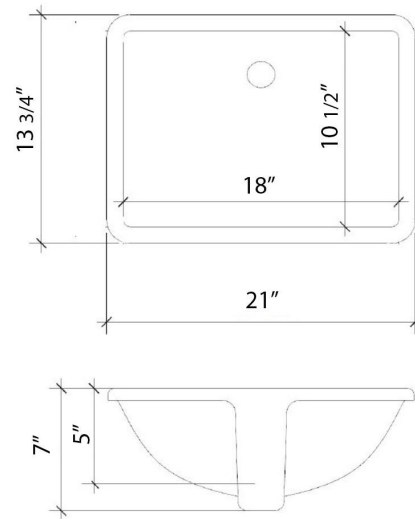

All product dimensions are nominal.

- Installation: Vanity Top
- Number of deck holes: 3

Notes

Install this product according to the installation instructions.

Sink Specifications

- 8" (203mm) deep
- 1-11/16" (43mm) drain opening
- Minimum cabinet size: 21"

Technical Information

All product dimensions are nominal.

- Installation: Vanity Top
- Number of deck holes: 3

Notes

Install this product according to the installation instructions.

Sink Specifications

- 8" (203mm) deep
- 1-11/16" (43mm) drain opening
- Minimum cabinet size: 21"

C-43-SRRO.NH.ec

Technical Information

All product dimensions are nominal.

- Installation: Vanity Top
- Number of deck holes: 0

Notes

Install this product according to the installation instructions.

Sink Specifications