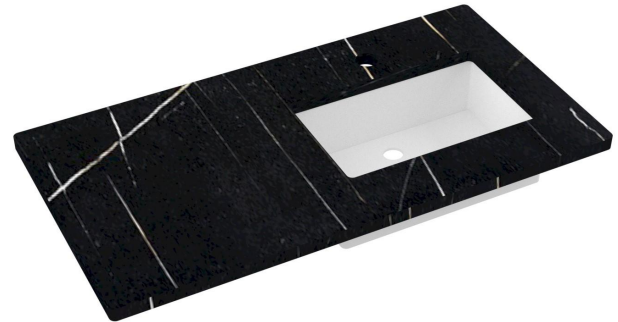

VANDERLOC

43" SILESTONE® QUARTZ VANITY TOP - Eternal Noir Single Rectangle Right Offset Sink (Single faucet hole)

C-43-SRRO.SH.en

Features

- Square sink cutout
- Single and widespread faucet

Material

- Silestone® Quartz

Installation

- Vanity top
- Single faucet hole
- Vanderloc® Rectangle Sink

Included Products

- Vanderloc® Rectangle Sink (White Porcelain)
- Sink mounting hardware (screws)

Optional Products

- C-43B.en Silestone® Quartz backsplash

Codes/Standards

- N/A

Vanderloc® One-Year Limited Warranty

- For product warranty information visit www.vanderloc.com

Available Colors/Finishes

Color tiles intended for reference only.

Color	Code	Description
	DS	Desert Silver
	EC	Eternal Charcoal
	EN	Eternal Noir
	EG	Ethereal Glow
	HE	Helix
	WZ	White Zeus