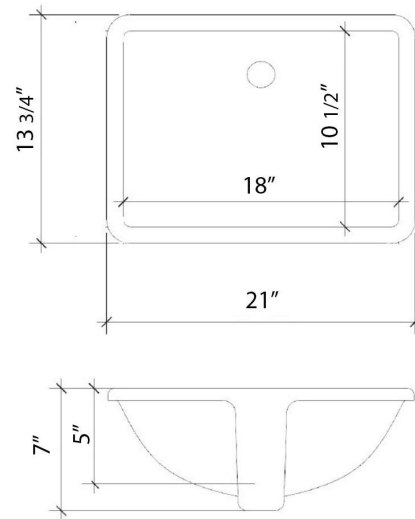

All product dimensions are nominal.

- Installation: Vanity Top
- Number of deck holes: 3

Notes

Install this product according to the installation instructions.

Sink Specifications

- 8" (203mm) deep
- 1-11/16" (43mm) drain opening
- Minimum cabinet size: 21"

C-43-SRRO.NH.he

Technical Information

All product dimensions are nominal.

- Installation: Vanity Top
- Number of deck holes: 0

Notes

Install this product according to the installation instructions.

Sink Specifications