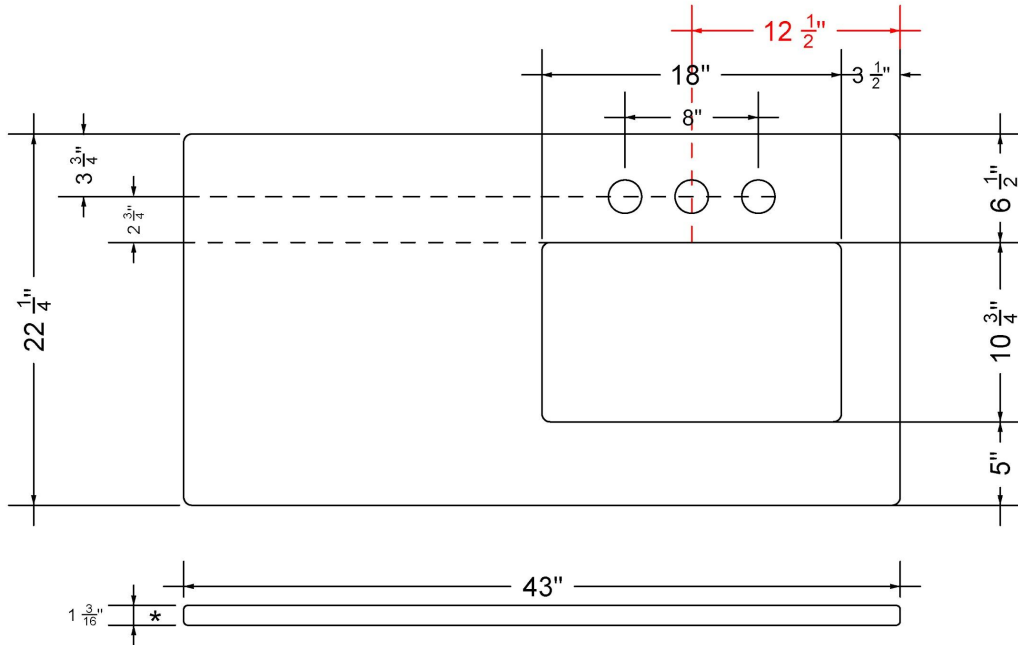

Technical Information

All product dimensions are nominal.

- Installation: Vanity Top
- Number of deck holes: 3

Notes

Install this product according to the installation instructions.