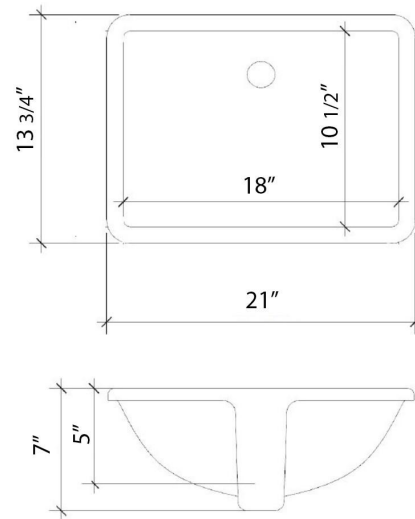

C-43-SRRO.SH.en

Technical Information

All product dimensions are nominal.

- Installation: Vanity Top
- Number of deck holes: 1

Notes

Install this product according to the installation instructions.

Sink Specifications

All product dimensions are nominal.

- Installation: Vanity Top
- Number of deck holes: 3

Notes

Install this product according to the installation instructions.

Sink Specifications

- 8" (203mm) deep
- 1-11/16" (43mm) drain opening
- Minimum cabinet size: 21"