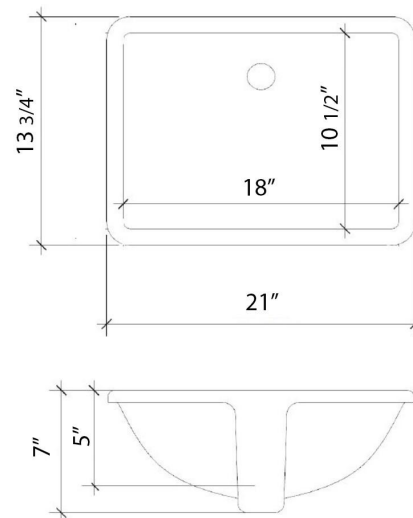

C-43-SRRO.SH.ec

Technical Information

All product dimensions are nominal.

- Installation: Vanity Top
- Number of deck holes: 1

Notes

Install this product according to the installation instructions.

Sink Specifications

C-43-SRRO.SH.wz

Technical Information

All product dimensions are nominal.

- Installation: Vanity Top
- Number of deck holes: 1

Notes

Install this product according to the installation instructions.

Sink Specifications