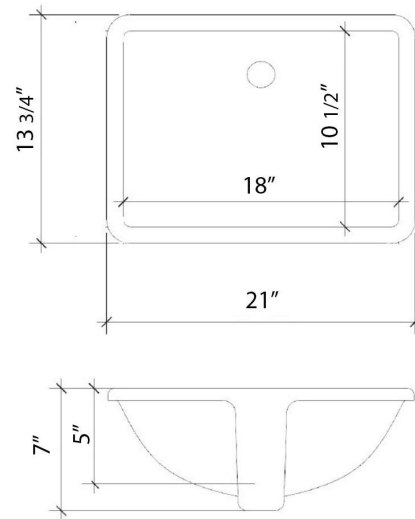

VANDERLOC

43" SILESTONE® QUARTZ VANITY TOP - Desert Silver
Single Rectangle Right Offset Sink (Single faucet hole)

C-43-SRRO.SH.ds

Technical Information

All product dimensions are nominal.

- Installation: Vanity Top
- Number of deck holes: 1

Notes

Install this product according to the installation instructions.

Sink Specifications

- 8" (203mm) deep
- 1-11/16" (43mm) drain opening
- Minimum cabinet size: 21"

VANDERLOC

43" SILESTONE® QUARTZ VANITY TOP - Eternal Charcoal Single Rectangle Right Offset Sink (Single faucet hole)