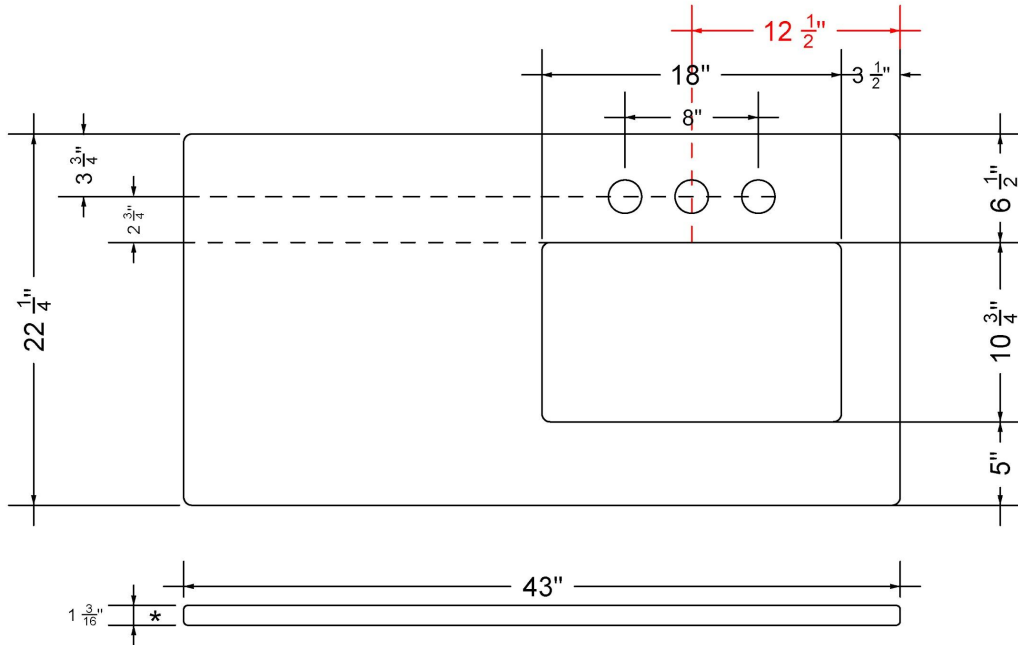

VANDERLOC

43" SILESTONE® QUARTZ VANITY TOP - Helix
Single Rectangle Right Offset Sink (Widespread faucet hole)

C-43-SRRO.WS.he

Technical Information

All product dimensions are nominal.

- Installation: Vanity Top
- Number of deck holes: 3

Notes

Install this product according to the installation instructions.