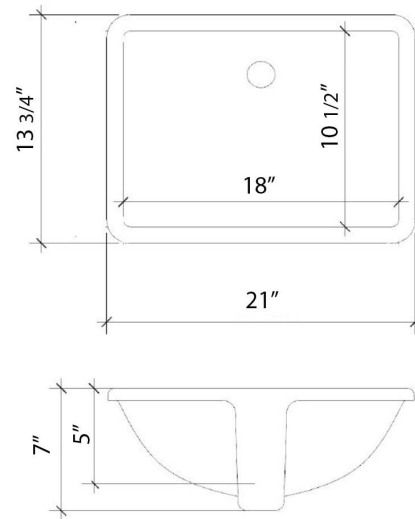

C-43-SRRO.SH.ec

Technical Information

All product dimensions are nominal.

- Installation: Vanity Top
- Number of deck holes: 1

Notes

Install this product according to the installation instructions.

Sink Specifications

Notes

Install this product according to the installation instructions.

Sink Specifications

- 8" (203mm) deep
- 1-11/16" (43mm) drain opening
- Minimum cabinet size: 21"

Features

- Square sink cutout
- Single and widespread faucet