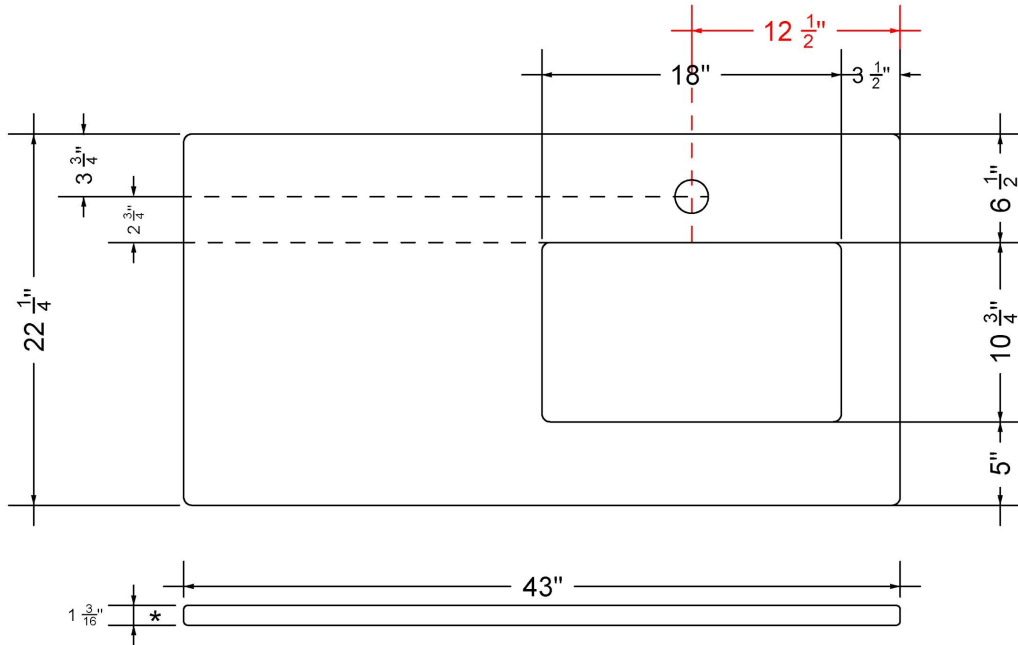

C-43-SRRO.SH.he

Technical Information

All product dimensions are nominal.

- Installation: Vanity Top
- Number of deck holes: 1

Notes

Install this product according to the installation instructions.

Sink Specifications