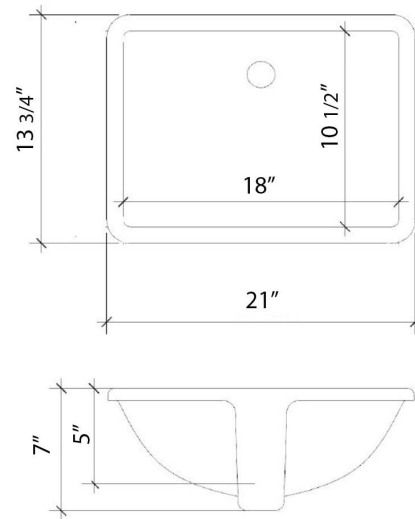

C-43-SRRO.SH.en

Technical Information

All product dimensions are nominal.

- Installation: Vanity Top
- Number of deck holes: 1

Notes

Install this product according to the installation instructions.

Sink Specifications

- 8" (203mm) deep
- 1-11/16" (43mm) drain opening
- Minimum cabinet size: 21"

VANDERLOC

43" SILESTONE® QUARTZ VANITY TOP - Ethereal Glow Single Rectangle Right Offset Sink (Single faucet hole)

C-43-SRRO.SH.eg