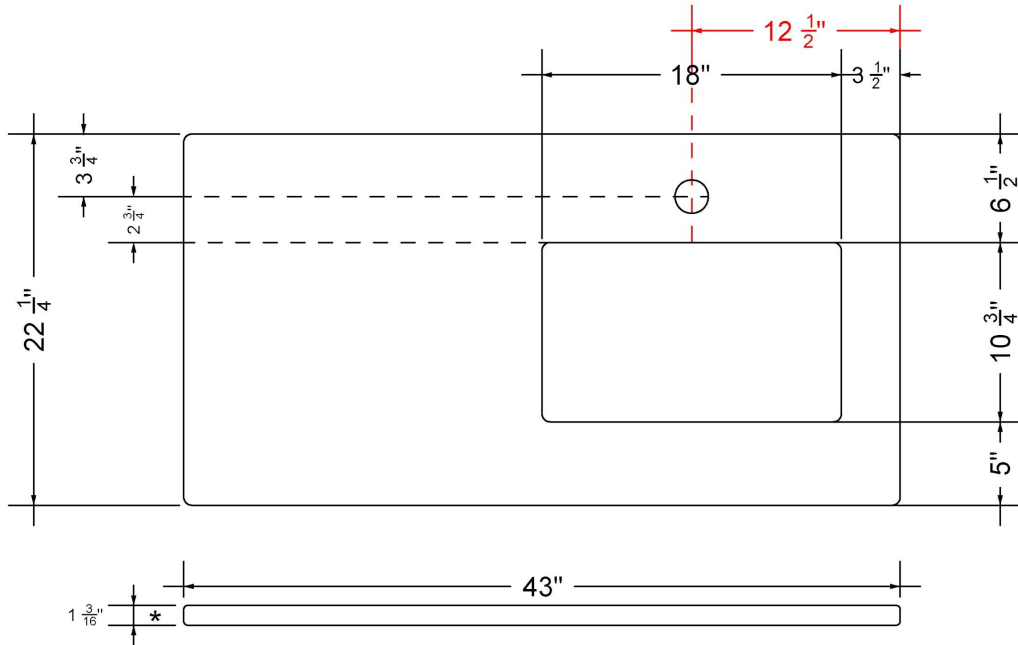

C-43-SRRO.SH.ec

Technical Information

All product dimensions are nominal.

- Installation: Vanity Top
- Number of deck holes: 1

Notes

Install this product according to the installation instructions.

Sink Specifications