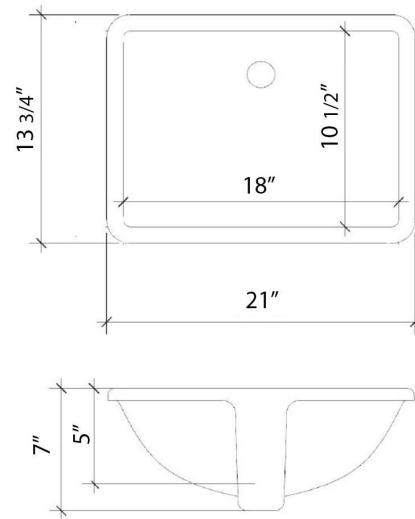

Notes

Install this product according to the installation instructions.

Sink Specifications

- 8" (203mm) deep
- 1-11/16" (43mm) drain opening
- Minimum cabinet size: 21"

VANDERLOC

43" SILESTONE® QUARTZ VANITY TOP - Helix
Single Rectangle Right Offset Sink (Single faucet hole)