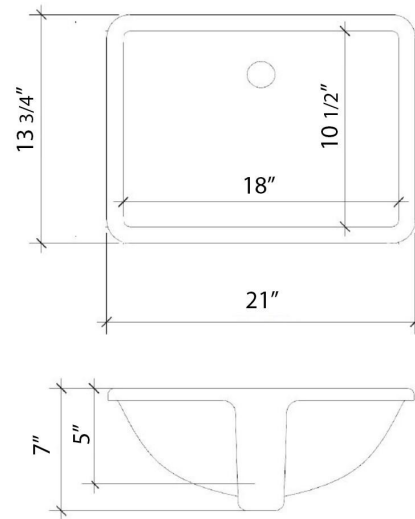

C-43-SRRO.SH.ec

Technical Information

All product dimensions are nominal.

- Installation: Vanity Top
- Number of deck holes: 1

Notes

Install this product according to the installation instructions.

Sink Specifications

- 8" (203mm) deep
- 1-11/16" (43mm) drain opening
- Minimum cabinet size: 21"

VANDERLOC

43" SILESTONE® QUARTZ VANITY TOP - Eternal Noir Single Rectangle Right Offset Sink (Single faucet hole)

C-43-SRRO.SH.en