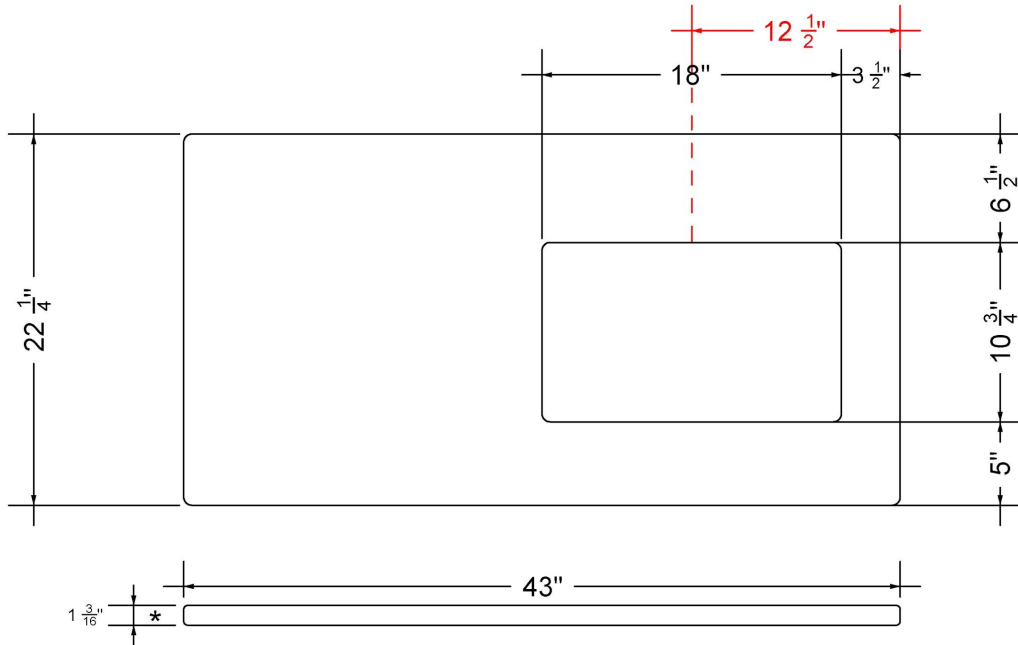

VANDERLOC

43" SILESTONE® QUARTZ VANITY TOP - Desert Silver
Single Rectangle Right Offset Sink (No faucet hole)

C-43-SRRO.NH.ds

Technical Information

All product dimensions are nominal.

- Installation: Vanity Top
- Number of deck holes: 0

Notes

Install this product according to the installation instructions.