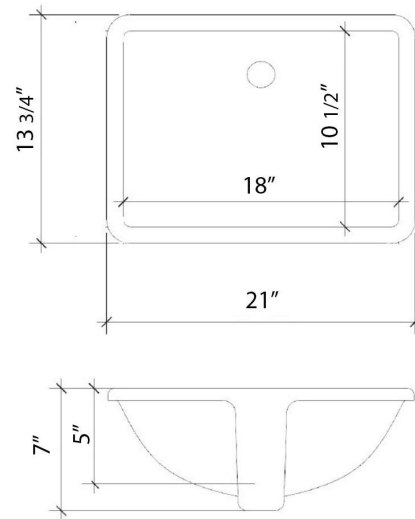

All product dimensions are nominal.

- Installation: Vanity Top
- Number of deck holes: 3

Notes

Install this product according to the installation instructions.

Sink Specifications

- 8" (203mm) deep
- 1-11/16" (43mm) drain opening
- Minimum cabinet size: 21"

Notes

Install this product according to the installation instructions.

Sink Specifications

- 8" (203mm) deep
- 1-11/16" (43mm) drain opening
- Minimum cabinet size: 21"

Features

- Square sink cutout
- Single and widespread faucet