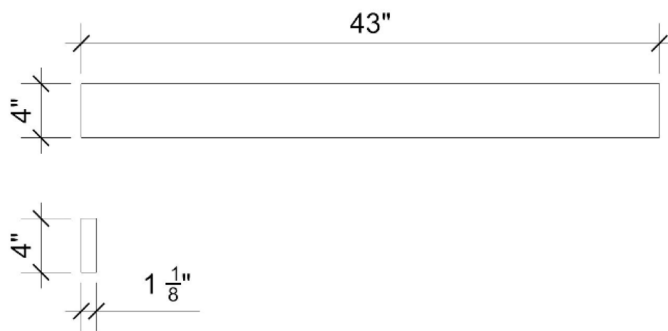

VANDERLOC

43" Quartz Backsplash Ethereal Glow **C-43B.eg**

Features

- 4" Quartz Backsplash

Material

- Silestone® Quartz

Codes/Standards

- None Applicable

Notes

- Install this product according to the installation instructions

Technical Information

- All product dimensions are nominal

Vanderloc® One-Year Limited Warranty

- For product warranty information visit www.vanderloc.com

Available Colors/Finishes

Color tiles intended for reference only.

Color	Code	Description
	DS	Desert Silver
	EC	Eternal Charcoal
	EN	Eternal Noir
	EG	Ethereal Glow
	HE	Helix
	WZ	White Zeus