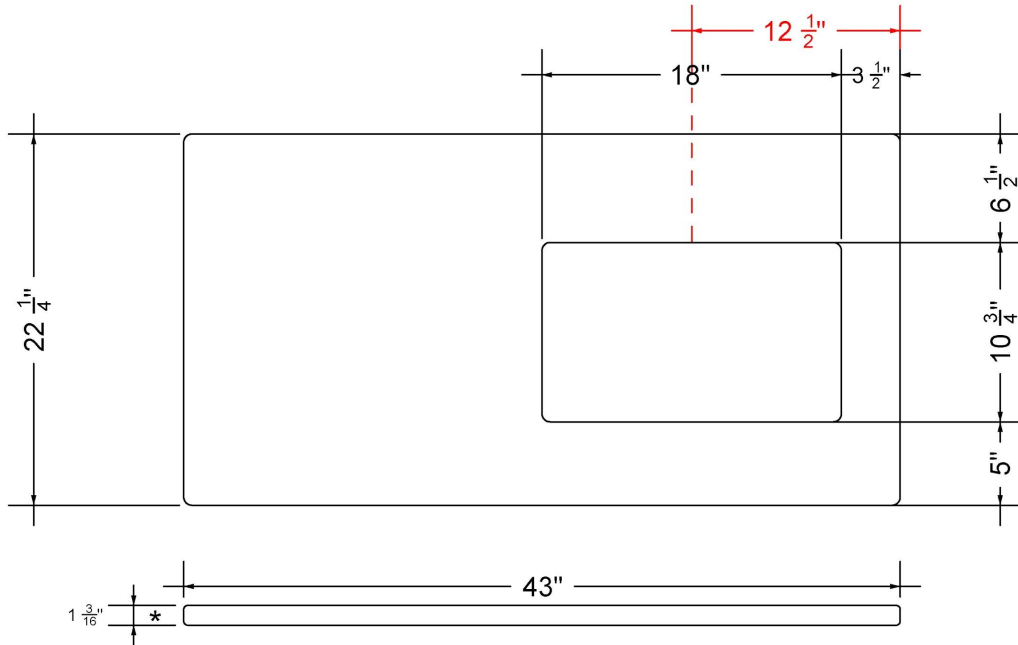

VANDERLOC

43" SILESTONE® QUARTZ VANITY TOP - Eternal Charcoal Single Rectangle Right Offset Sink (No faucet hole)

C-43-SRRO.NH.ec

Technical Information

All product dimensions are nominal.

- Installation: Vanity Top
- Number of deck holes: 0

Notes

Install this product according to the installation instructions.