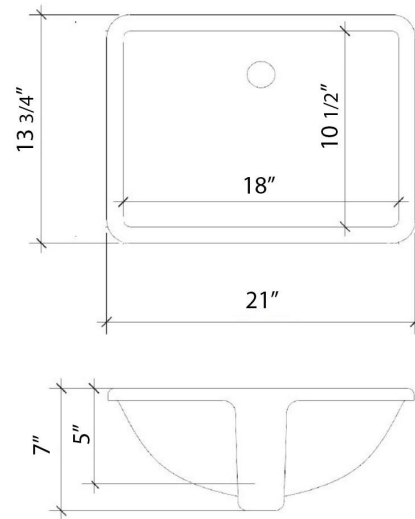

All product dimensions are nominal.

- Installation: Vanity Top
- Number of deck holes: 3

Notes

Install this product according to the installation instructions.

Sink Specifications

- 8" (203mm) deep
- 1-11/16" (43mm) drain opening
- Minimum cabinet size: 21"

Technical Information

All product dimensions are nominal.

- Installation: Vanity Top
- Number of deck holes: 3

Notes

Install this product according to the installation instructions.

Sink Specifications

- 8" (203mm) deep
- 1-11/16" (43mm) drain opening
- Minimum cabinet size: 21"

C-43-SRRO.NH.en

Technical Information

All product dimensions are nominal.

- Installation: Vanity Top
- Number of deck holes: 0

Notes

Install this product according to the installation instructions.

Sink Specifications