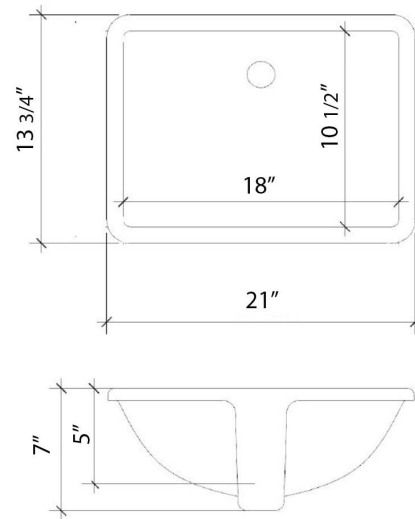

C-43-SRRO.SH.he

Technical Information

All product dimensions are nominal.

- Installation: Vanity Top
- Number of deck holes: 1

Notes

Install this product according to the installation instructions.

Sink Specifications

All product dimensions are nominal.

- Installation: Vanity Top
- Number of deck holes: 3

Notes

Install this product according to the installation instructions.

Sink Specifications

- 8" (203mm) deep
- 1-11/16" (43mm) drain opening
- Minimum cabinet size: 21"

VANDERLOC

43" SILESTONE® QUARTZ VANITY TOP - Helix
Single Rectangle Right Offset Sink (Widespread faucet hole)

C-43-SRRO.WS.he

Technical Information

All product dimensions are nominal.

- Installation: Vanity Top
- Number of deck holes: 3

Notes

Install this product according to the installation instructions.

Sink Specifications

- 8" (203mm) deep
- 1-11/16" (43mm) drain opening
- Minimum cabinet size: 21"

VANDERLOC

43" SILESTONE® QUARTZ VANITY TOP - White Zeus
Single Rectangle Right Offset Sink (Widespread faucet hole)