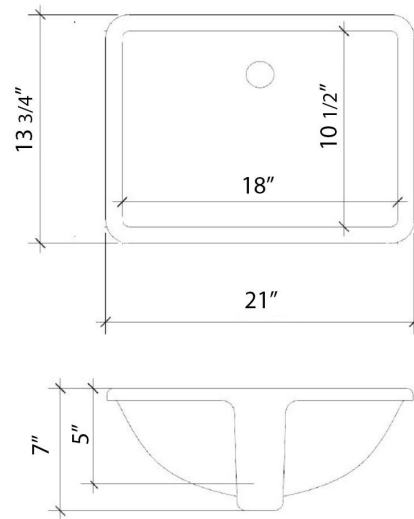

All product dimensions are nominal.

- Installation: Vanity Top
- Number of deck holes: 3

Notes

Install this product according to the installation instructions.

Sink Specifications

- 8" (203mm) deep
- 1-11/16" (43mm) drain opening
- Minimum cabinet size: 21"

C-43-SRRO.NH.wz

Technical Information

All product dimensions are nominal.

- Installation: Vanity Top
- Number of deck holes: 0

Notes

Install this product according to the installation instructions.

Sink Specifications