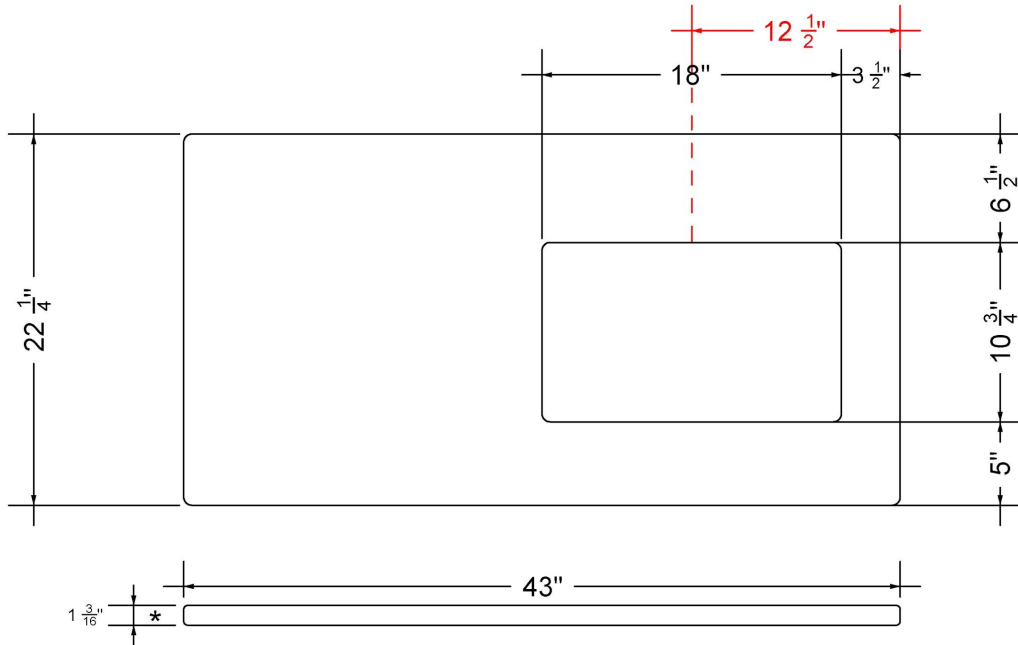

VANDERLOC

43" SILESTONE® QUARTZ VANITY TOP - Helix
Single Rectangle Right Offset Sink (No faucet hole)

C-43-SRRO.NH.he

Technical Information

All product dimensions are nominal.

- Installation: Vanity Top
- Number of deck holes: 0

Notes

Install this product according to the installation instructions.