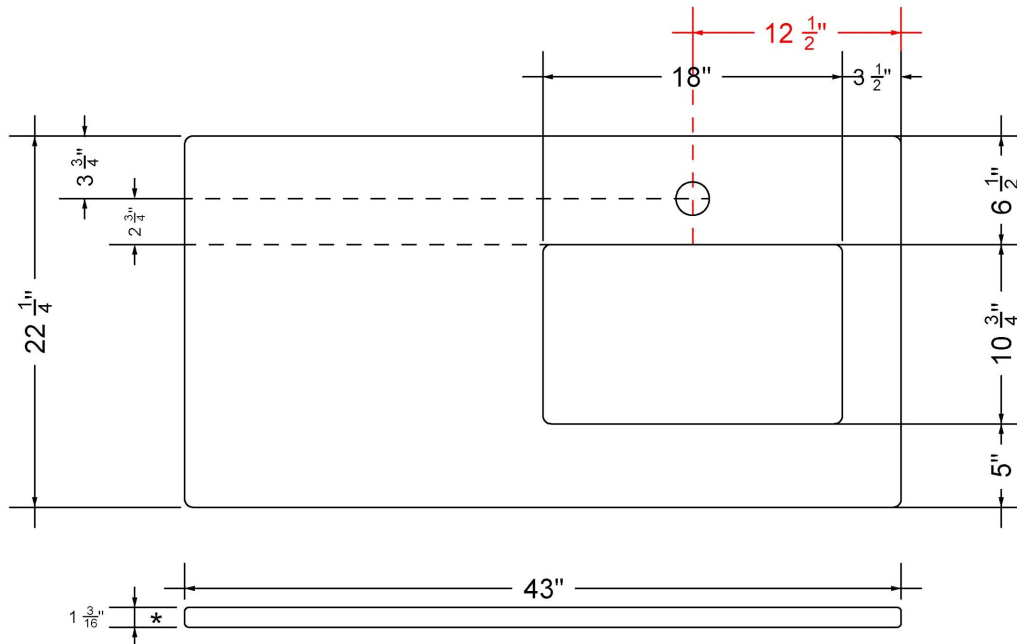

VANDERLOC

43" SILESTONE® QUARTZ VANITY TOP - White Zeus
Single Rectangle Right Offset Sink (Single faucet hole)

C-43-SRRO.SH.wz

Technical Information

All product dimensions are nominal.

- Installation: Vanity Top
- Number of deck holes: 1

Notes

Install this product according to the installation instructions.