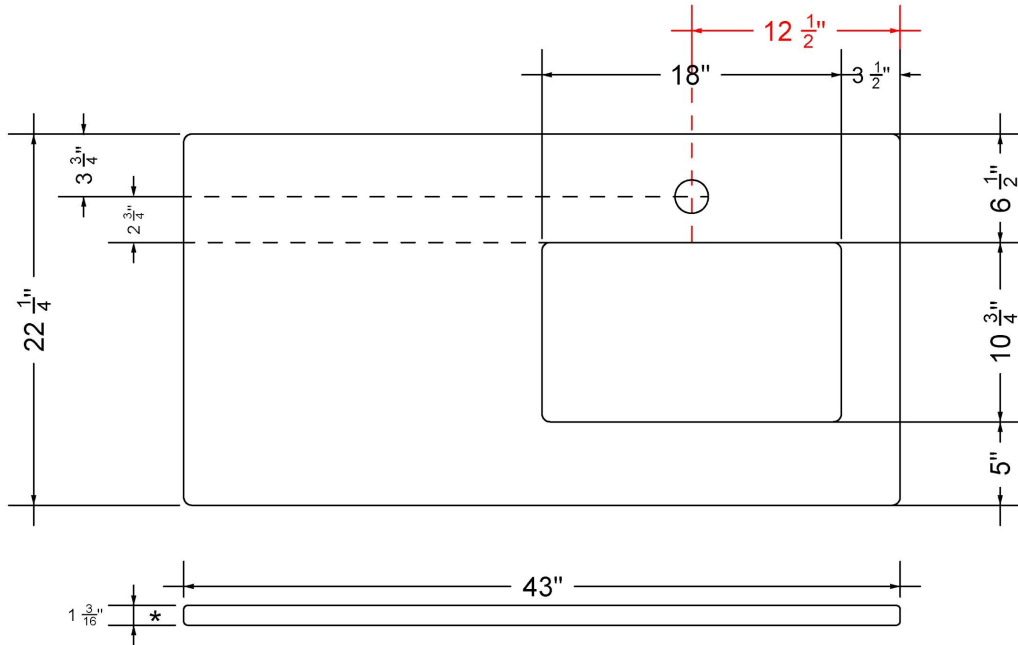

VANDERLOC

43" SILESTONE® QUARTZ VANITY TOP - Desert Silver
Single Rectangle Right Offset Sink (Single faucet hole)

C-43-SRRO.SH.ds

Technical Information

All product dimensions are nominal.

- Installation: Vanity Top
- Number of deck holes: 1