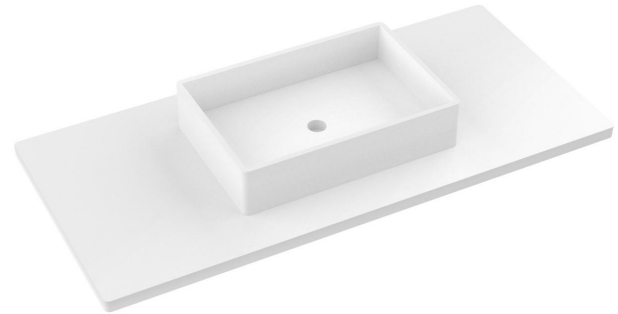

VANDERLOC

49" SILESTONE® QUARTZ VANITY TOP - White Zeus
Single Vigo Centered Sink (No faucet hole)

CV-49-S1C.NH.wz

Features

- Matte Stone™ Vessel Sink
- Single and widespread faucet

Material

- Silestone® Quartz
- White Matte Stone™

Installation

- Vanity top
- No faucet hole

Included Products

- Vigo Magnolia Matte Stone™ Vessel Bathroom Sink

Optional Products

- C-49B.wz Silestone® Quartz backsplash

Codes/Standards

- N/A

Vanderloc® One-Year Limited Warranty

- For product warranty information visit www.vanderloc.com

Available Colors/Finishes

Color tiles intended for reference only.

Color	Code	Description
	DS	Desert Silver
	EC	Eternal Charcoal
	EN	Eternal Noir
	EG	Ethereal Glow
	HE	Helix
	WZ	White Zeus