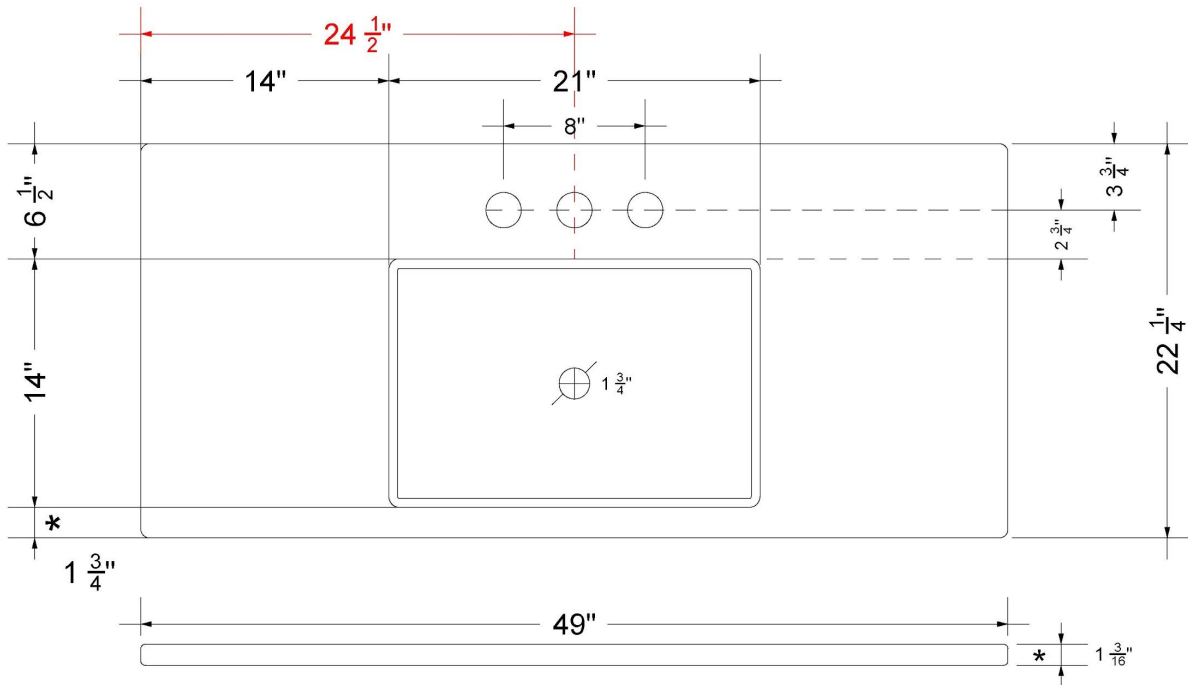

Technical Information

All product dimensions are nominal.

- Installation: Vanity Top
- Number of deck holes: 3

Notes

Install this product according to the installation instructions.