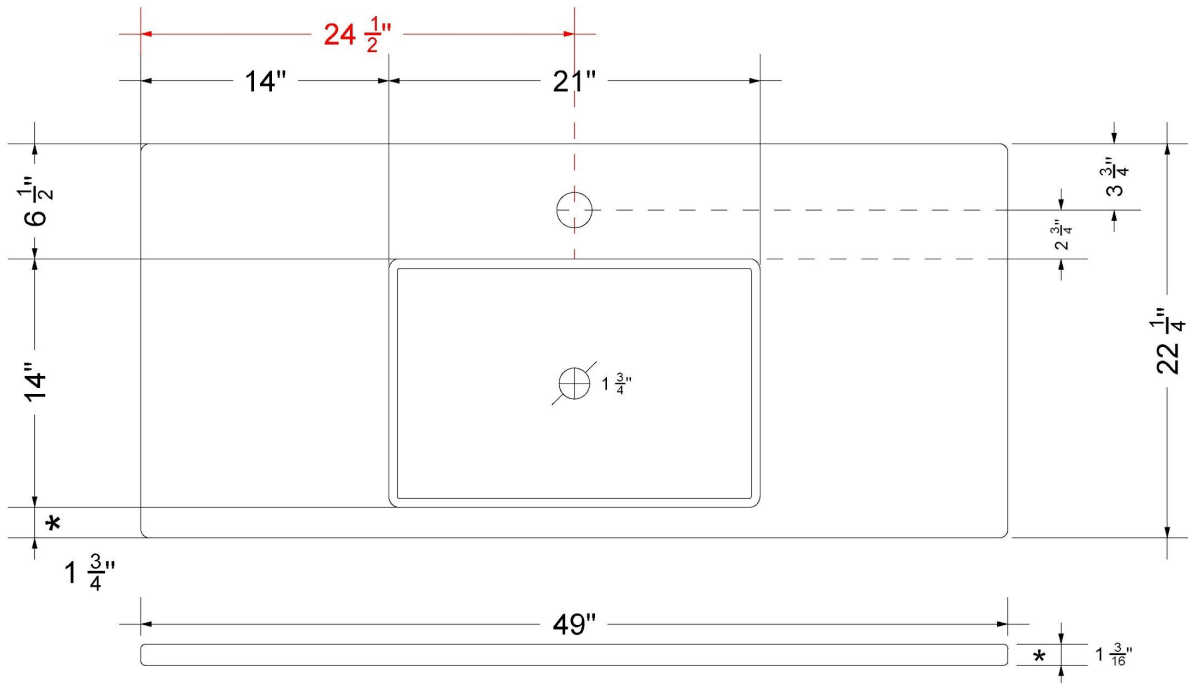

VANDERLOC

49" SILESTONE® QUARTZ VANITY TOP - Ethereal Glow Single Vigo Centered Sink (Single faucet hole)

CV-49-S1C.SH.eg

Technical Information

All product dimensions are nominal.

- Installation: Vanity Top
- Number of deck holes: 1

Notes

Install this product according to the installation instructions.