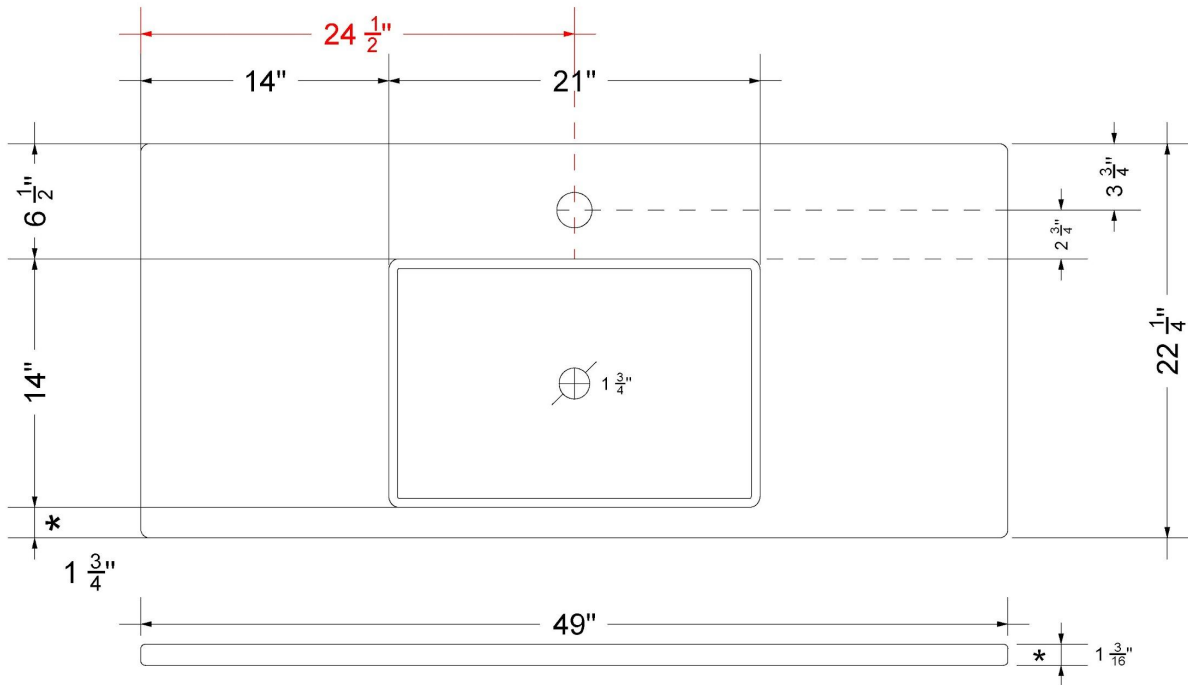

Technical Information

All product dimensions are nominal.

- Installation: Vanity Top
- Number of deck holes: 1

Notes

Install this product according to the installation instructions.