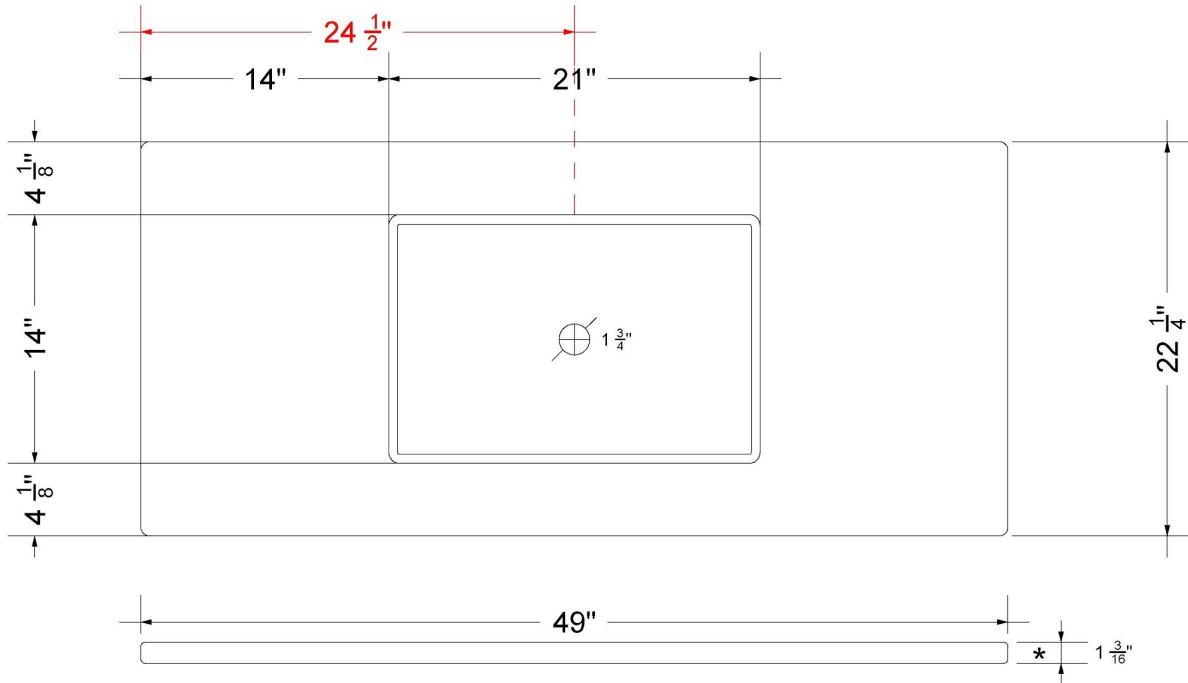

### Technical Information

All product dimensions are nominal.

- Installation: Vanity Top
- Number of deck holes: 0