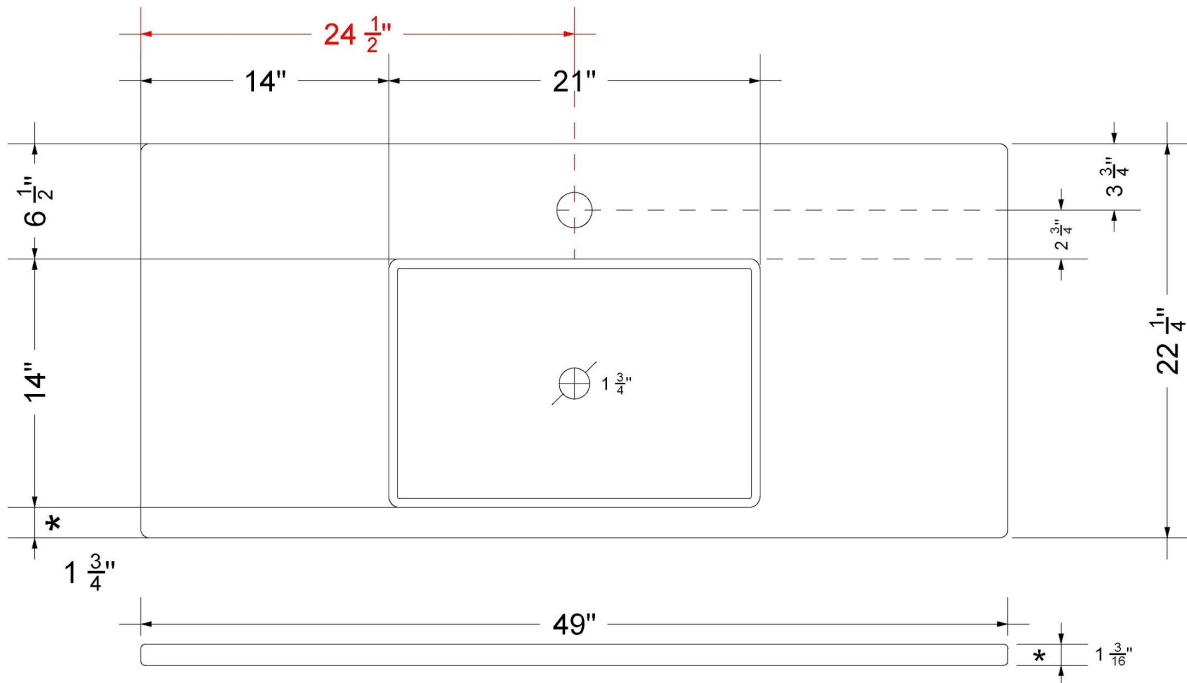

Single Vigo Centered Sink (Single faucet hole)

CV-49-S1C.SH.ds

**Technical Information**

All product dimensions are nominal.

- Installation: Vanity Top
- Number of deck holes: 1

**Notes**

Install this product according to the installation instructions.