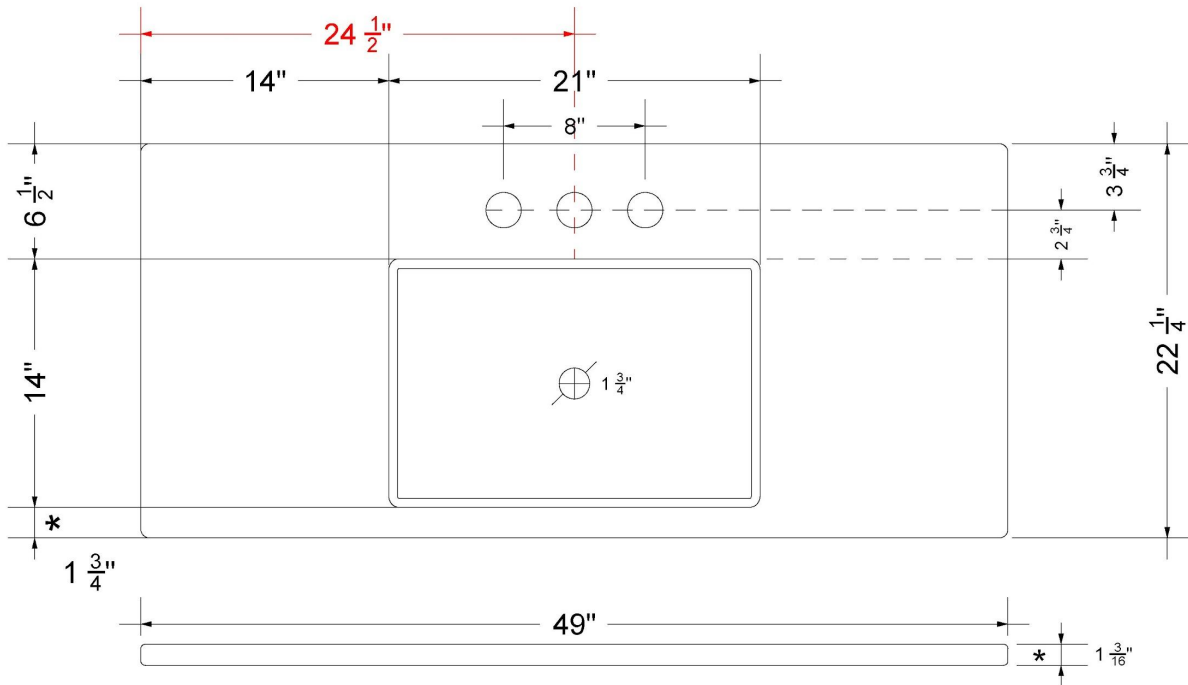

VANDERLOC

49" SILESTONE® QUARTZ VANITY TOP - Ethereal Glow
Single Vigo Centered Sink (Widespread faucet hole)

CV-49-S1C.WS.eg

Technical Information

All product dimensions are nominal.

- Installation: Vanity Top
- Number of deck holes: 3

Notes

Install this product according to the installation instructions.