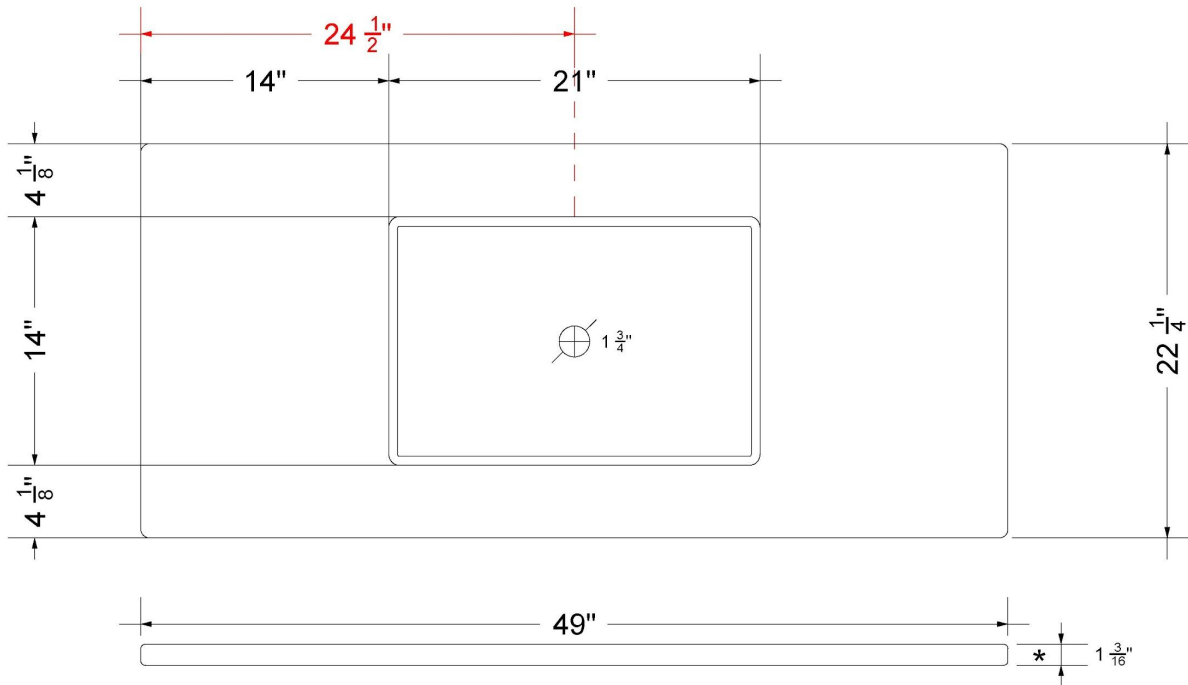

## Technical Information

All product dimensions are nominal.

- Installation: Vanity Top
- Number of deck holes: 0