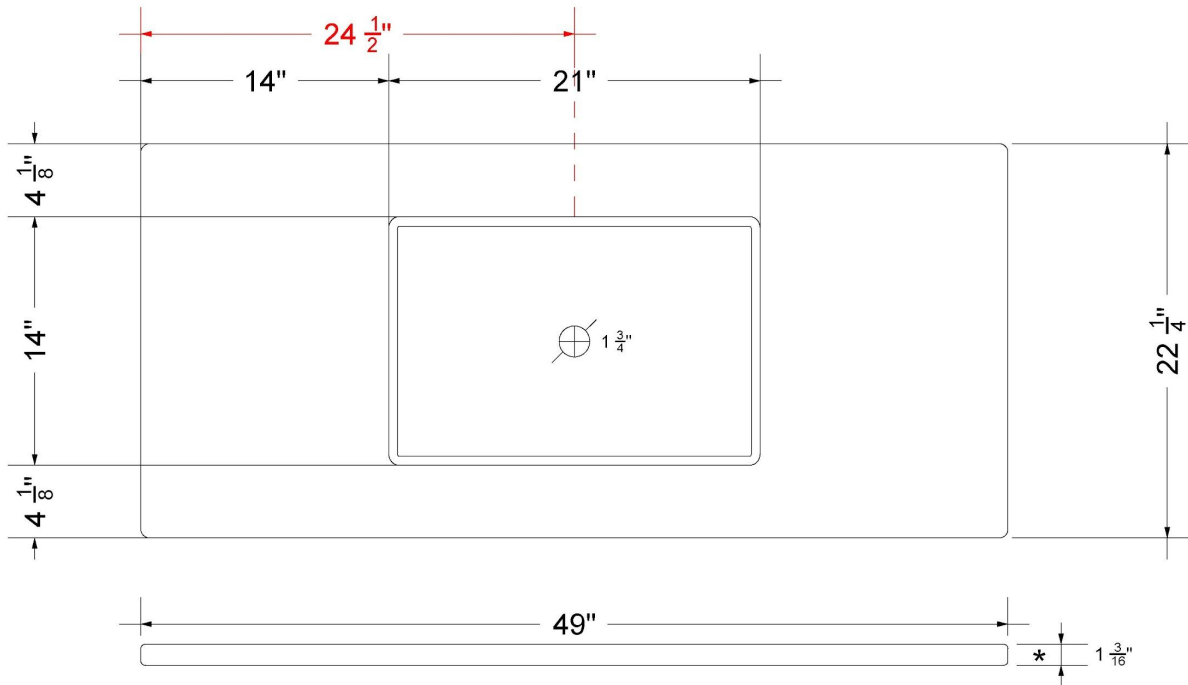

### Technical Information

All product dimensions are nominal.

- Installation: Vanity Top
- Number of deck holes: 0