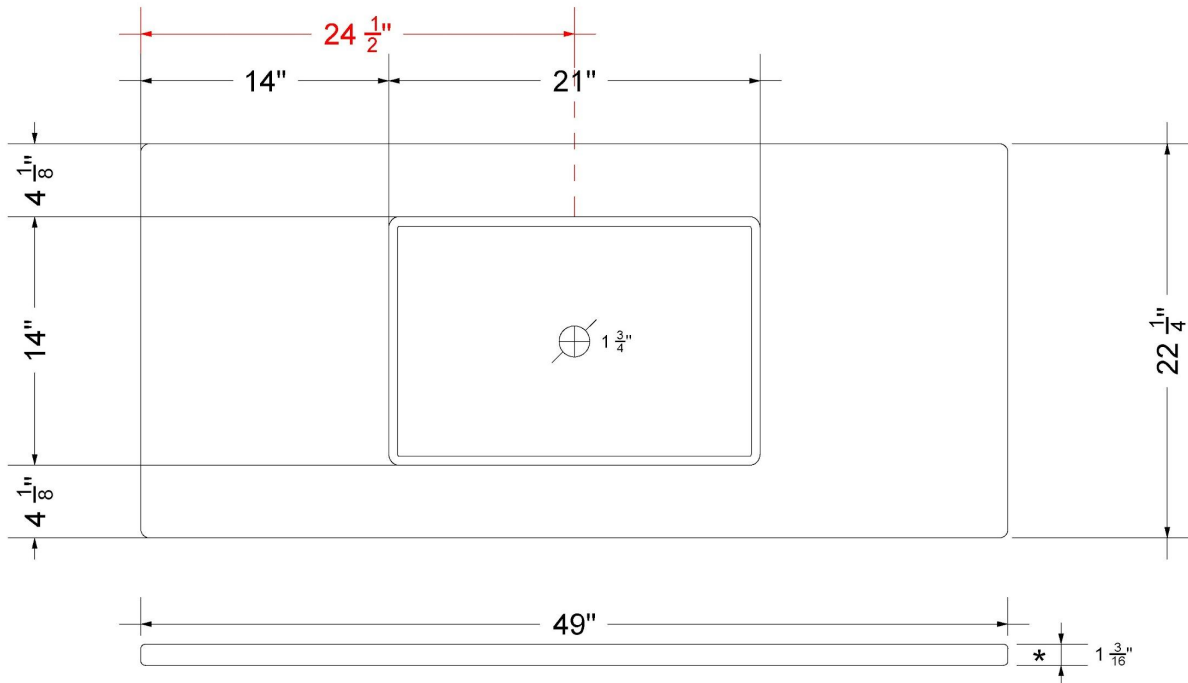

### Technical Information

All product dimensions are nominal.

- Installation: Vanity Top
- Number of deck holes: 0