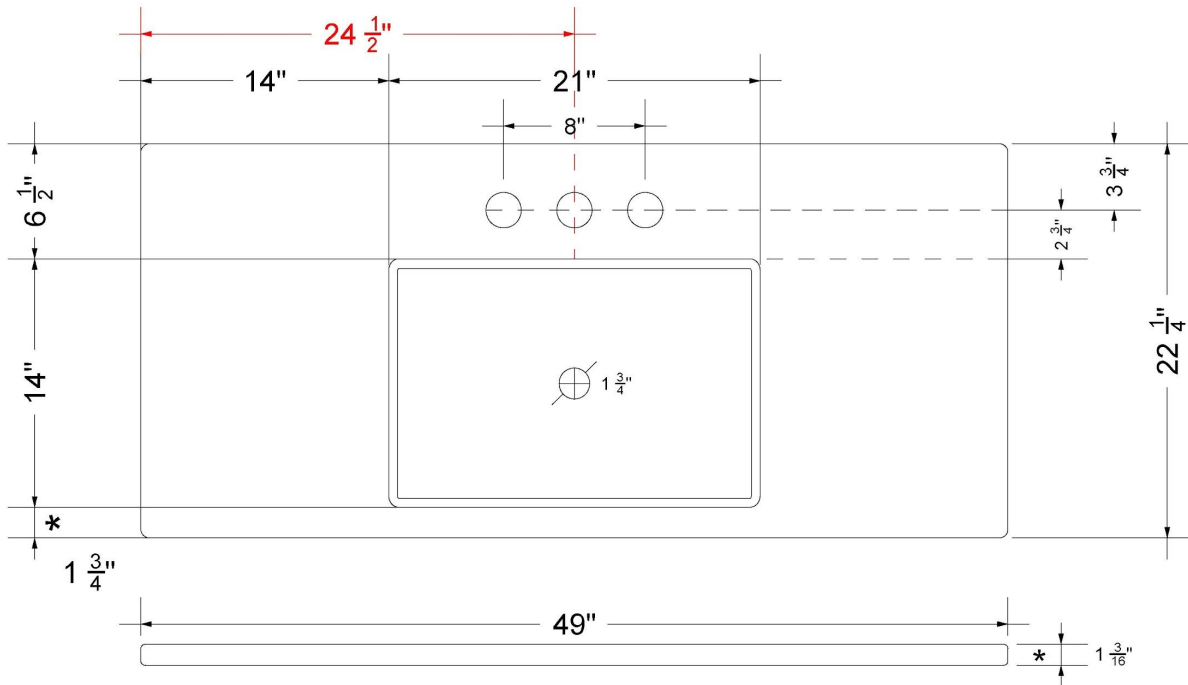

VANDERLOC

49" SILESTONE® QUARTZ VANITY TOP - Desert Silver
Single Vigo Centered Sink (Widespread faucet hole)

CV-49-S1C.WS.ds

Technical Information

All product dimensions are nominal.

- Installation: Vanity Top
- Number of deck holes: 3

Notes

Install this product according to the installation instructions.