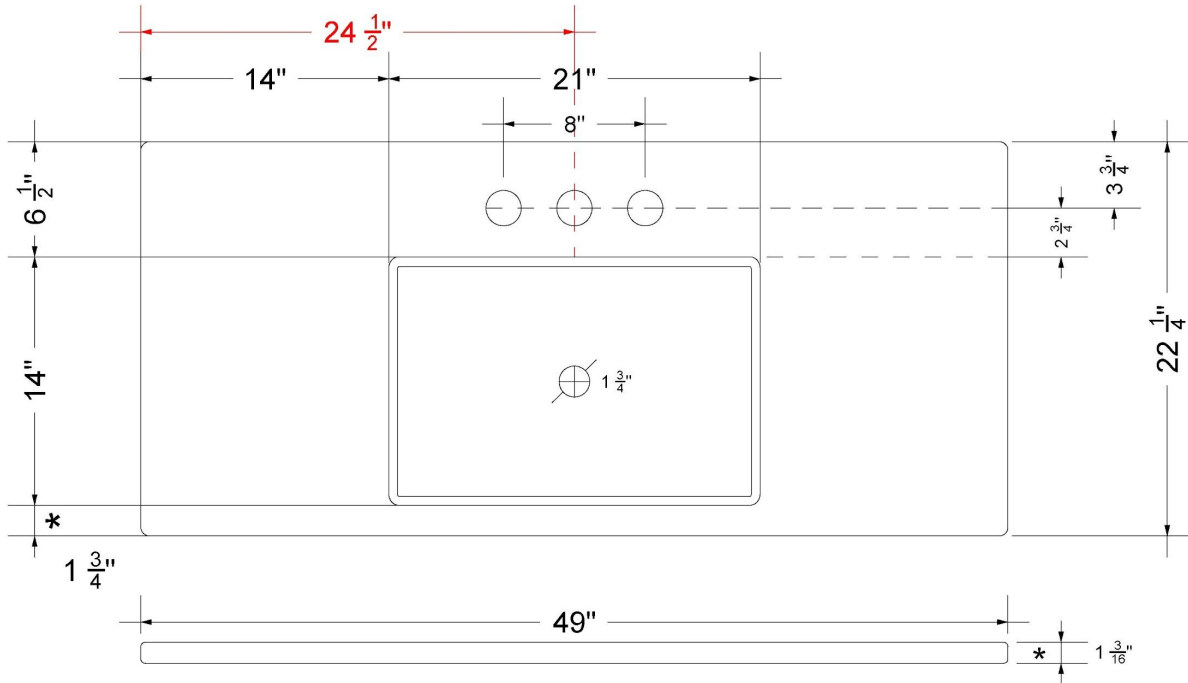

VANDERLOC

49" SILESTONE® QUARTZ VANITY TOP - Eternal Noir
Single Vigo Centered Sink (Widespread faucet hole)

CV-49-S1C.WS.en

Technical Information

All product dimensions are nominal.

- Installation: Vanity Top
- Number of deck holes: 3

Notes

Install this product according to the installation instructions.