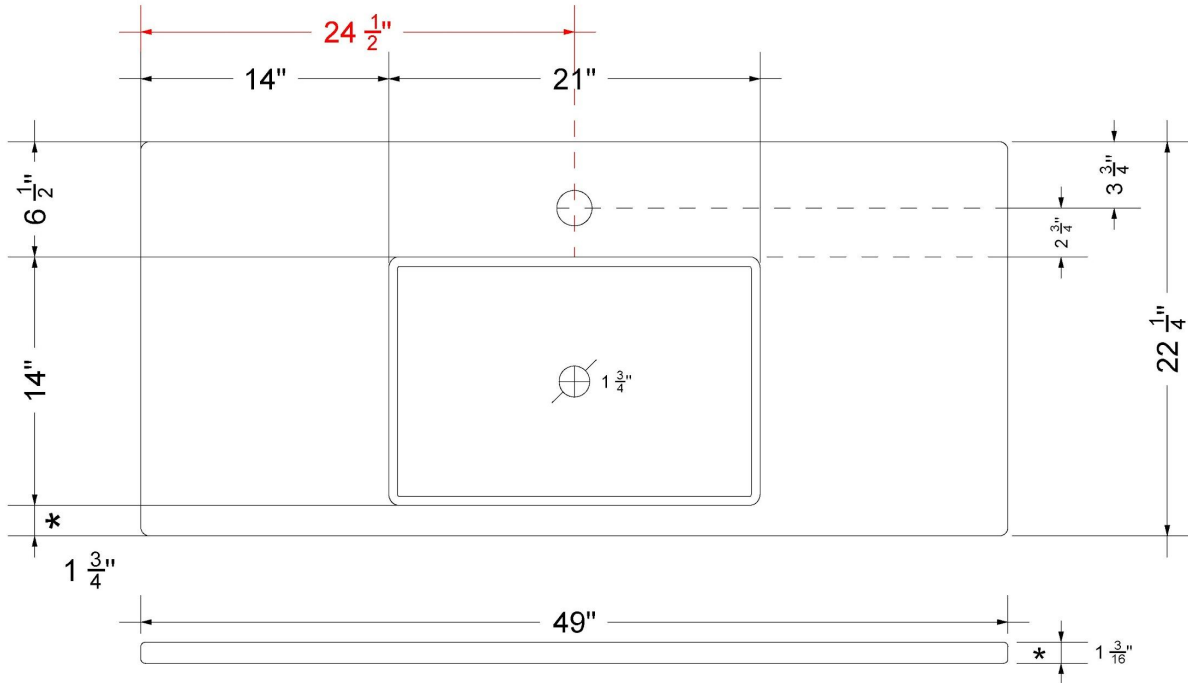

Technical Information

All product dimensions are nominal.

- Installation: Vanity Top
- Number of deck holes: 1

Notes

Install this product according to the installation instructions.