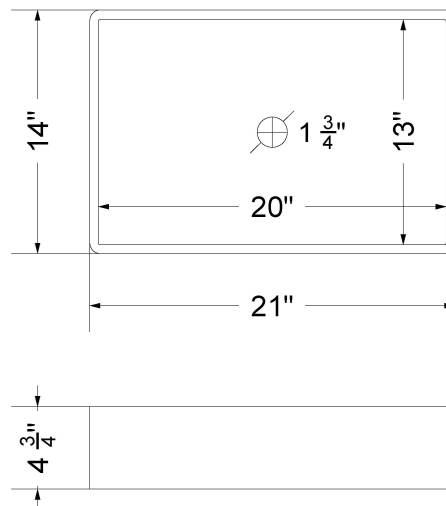

Single Vigo Centered Sink (Single faucet hole)

CV-49-S1C.SH.ds

**Technical Information**

All product dimensions are nominal.

- Installation: Vanity Top
- Number of deck holes: 1

**Notes**

Install this product according to the installation instructions.