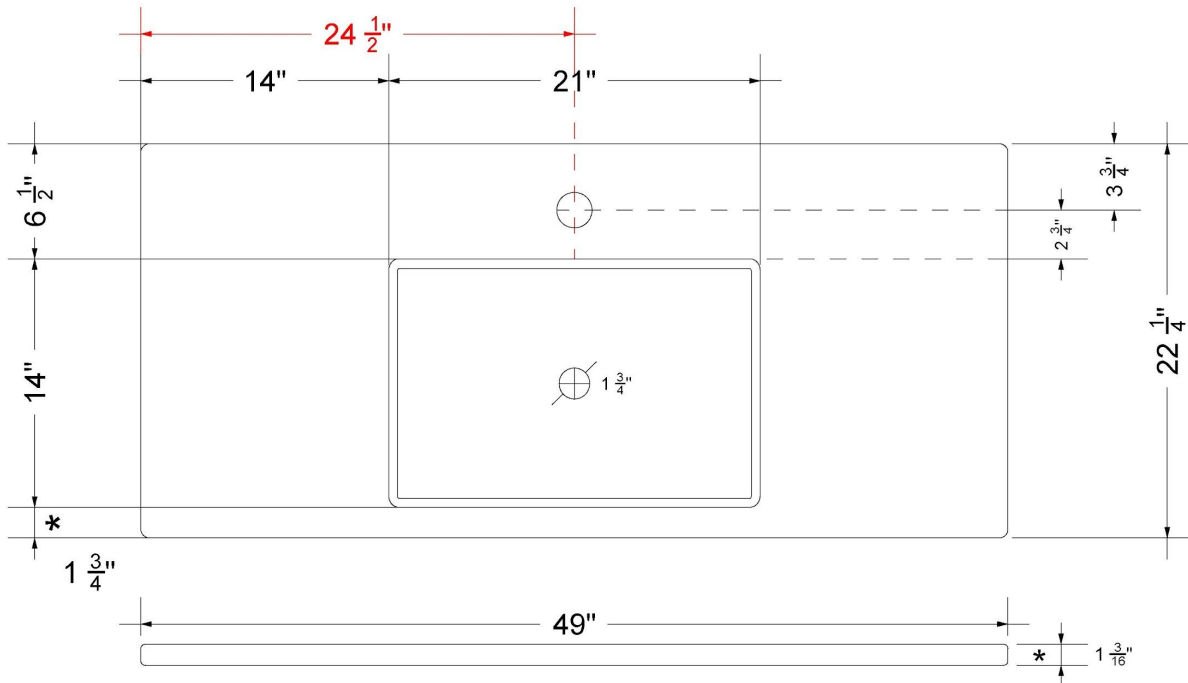

Technical Information

All product dimensions are nominal.

- Installation: Vanity Top
- Number of deck holes: 1

Notes

Install this product according to the installation instructions.