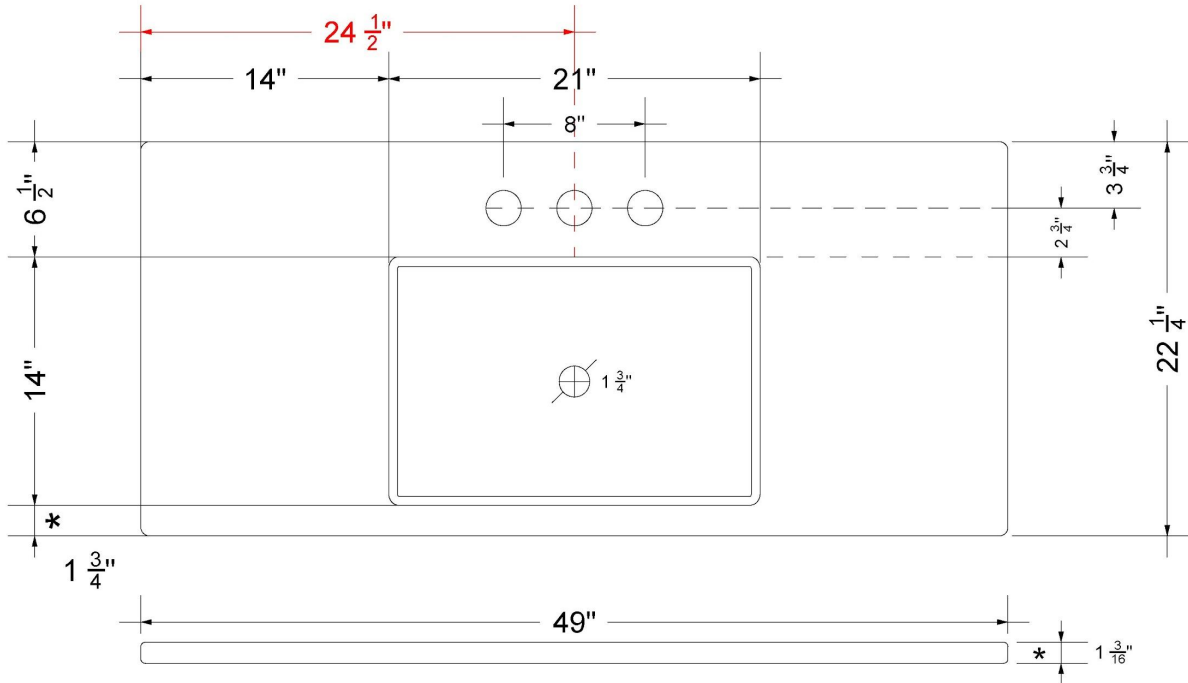

Technical Information

All product dimensions are nominal.

- Installation: Vanity Top
- Number of deck holes: 3

Notes

Install this product according to the installation instructions.