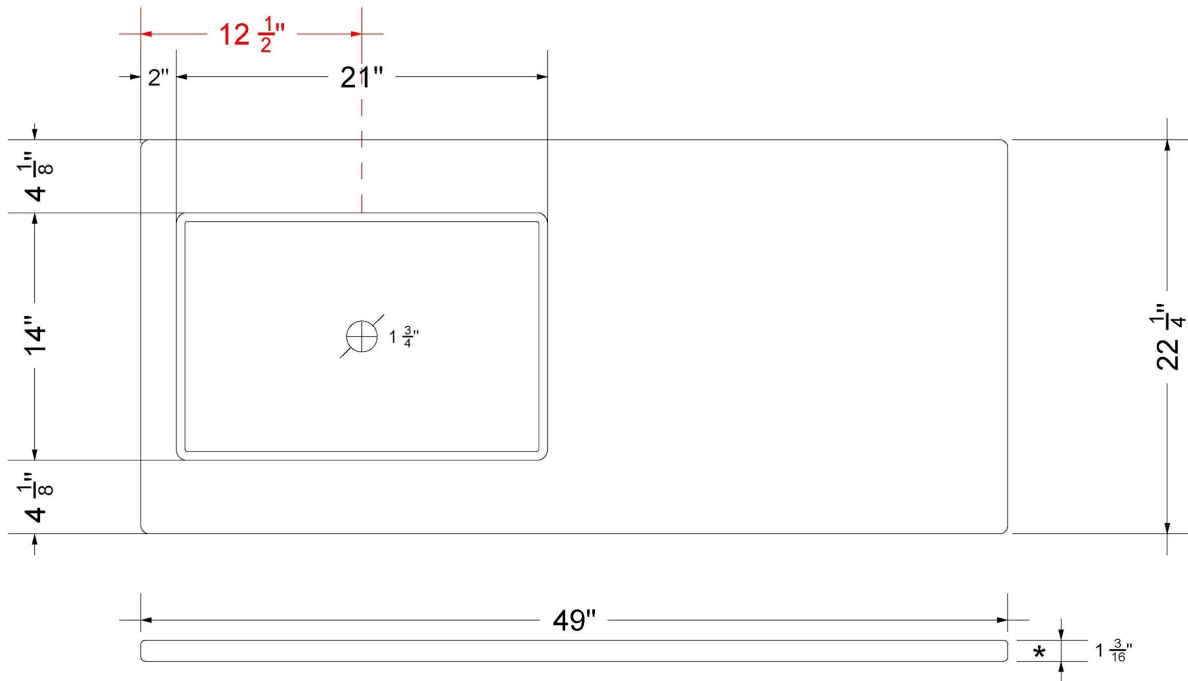

Technical Information

All product dimensions are nominal.

- Installation: Vanity Top
- Number of deck holes: 0

Notes

Install this product according to the installation instructions.

Sink Specifications

- 4-3/4" (82.55mm) deep
- 1-3/4" (6.35mm) drain opening
- Minimum cabinet size: 24"