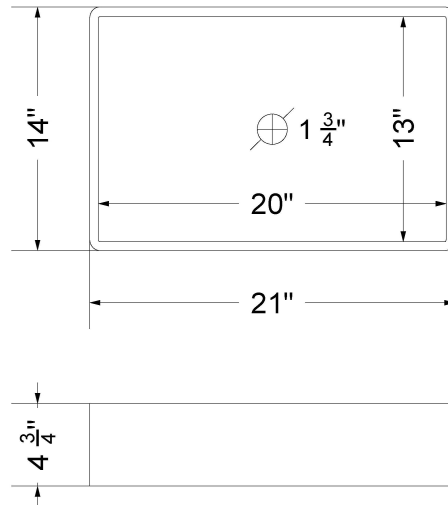

Technical Information

All product dimensions are nominal.

- Installation: Vanity Top
- Number of deck holes: 1

Notes

Install this product according to the installation instructions.

Sink Specifications

- 4-3/4" (82.55mm) deep
- 1-3/4" (6.35mm) drain opening
- Minimum cabinet size: 24"

CV-49-S1LO.WS.he

Technical Information

All product dimensions are nominal.

- Installation: Vanity Top
- Number of deck holes: 3

Notes

Install this product according to the installation instructions.

Sink Specifications