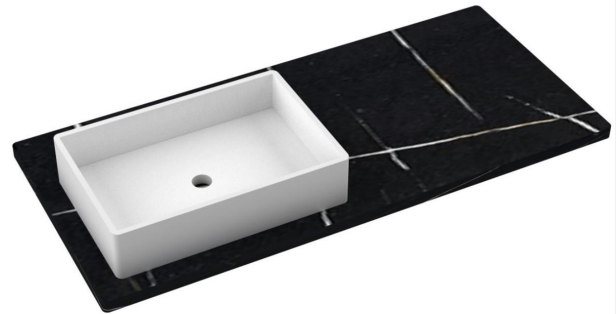

VANDERLOC

49" SILESTONE® QUARTZ VANITY TOP - Eternal Noir Single Vigo Left Offset Sink (Single faucet hole)

CV-49-S1LO.SH.en

Features

- Matte Stone™ Vessel Sink
- Single and widespread faucet

Material

- Silestone® Quartz
- White Matte Stone™

Installation

- Vanity top
- Single faucet hole

Included Products

- Vigo Magnolia Matte Stone™ Vessel Bathroom Sink

Optional Products

- C-49B.en Silestone® Quartz backsplash

Codes/Standards

- N/A

Vanderloc® One-Year Limited Warranty

- For product warranty information visit www.vanderloc.com

Available Colors/Finishes

Color tiles intended for reference only.

Color	Code	Description
	DS	Desert Silver
	EC	Eternal Charcoal
	EN	Eternal Noir
	EG	Ethereal Glow
	HE	Helix
	WZ	White Zeus