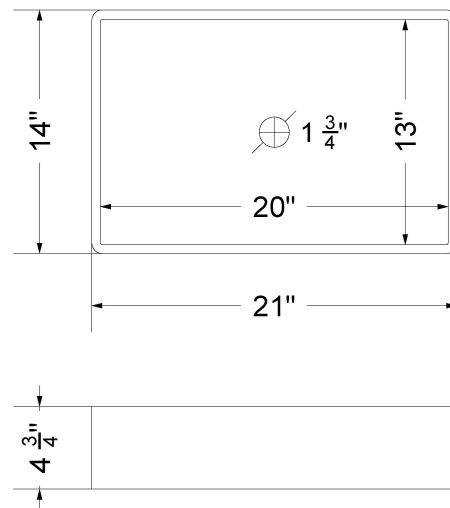

Technical Information

All product dimensions are nominal.

- Installation: Vanity Top
- Number of deck holes: 1

Notes

Install this product according to the installation instructions.

Sink Specifications

- 4-3/4" (82.55mm) deep
- 1-3/4" (6.35mm) drain opening
- Minimum cabinet size: 24"