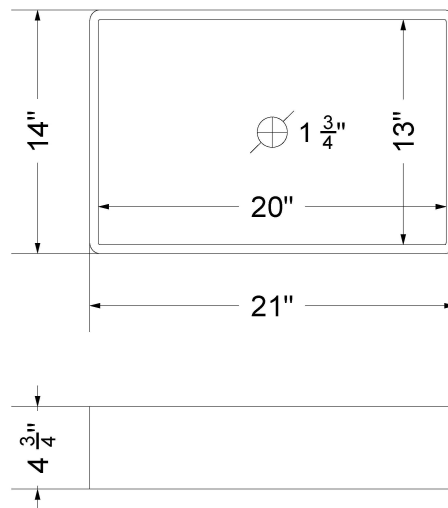

Technical Information

All product dimensions are nominal.

- Installation: Vanity Top
- Number of deck holes: 1

Notes

Install this product according to the installation instructions.

Sink Specifications

- 4-3/4" (82.55mm) deep
- 1-3/4" (6.35mm) drain opening
- Minimum cabinet size: 24"

Notes

Install this product according to the installation instructions.

Sink Specifications

- 4-3/4" (82.55mm) deep
- 1-3/4" (6.35mm) drain opening
- Minimum cabinet size: 24"

VANDERLOC

49" SILESTONE® QUARTZ VANITY TOP - Helix
Single Vigo Left Offset Sink (Widespread faucet hole)