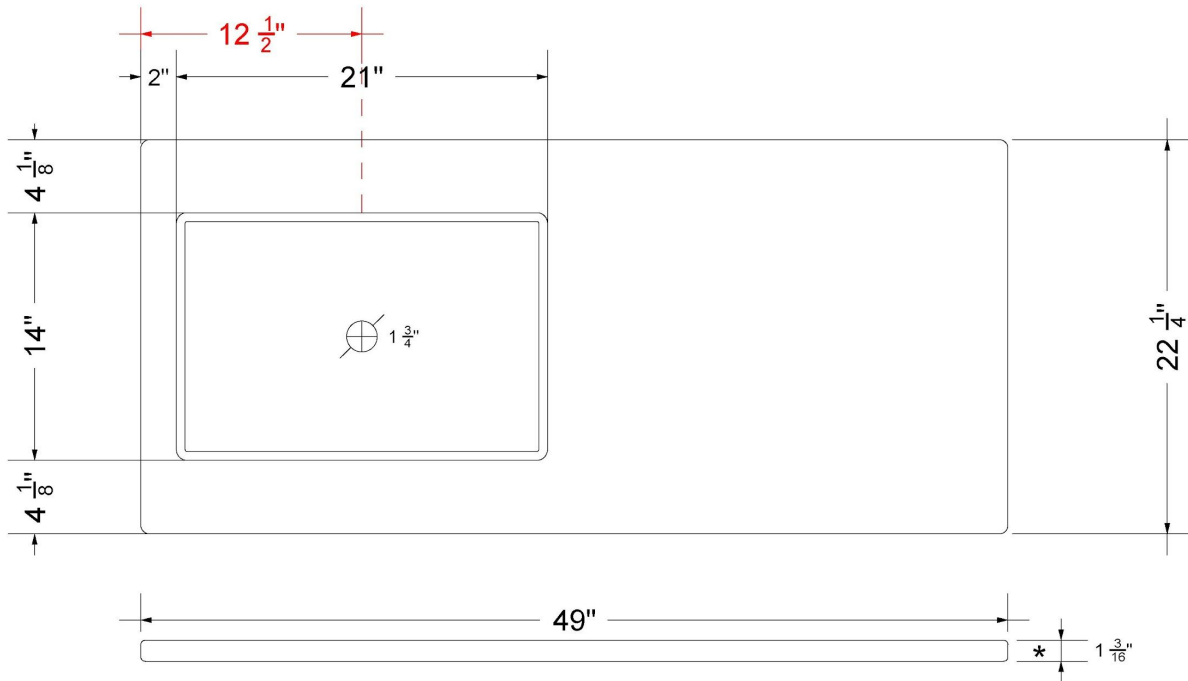

Technical Information

All product dimensions are nominal.

- Installation: Vanity Top
- Number of deck holes: 0

Notes

Install this product according to the installation instructions.