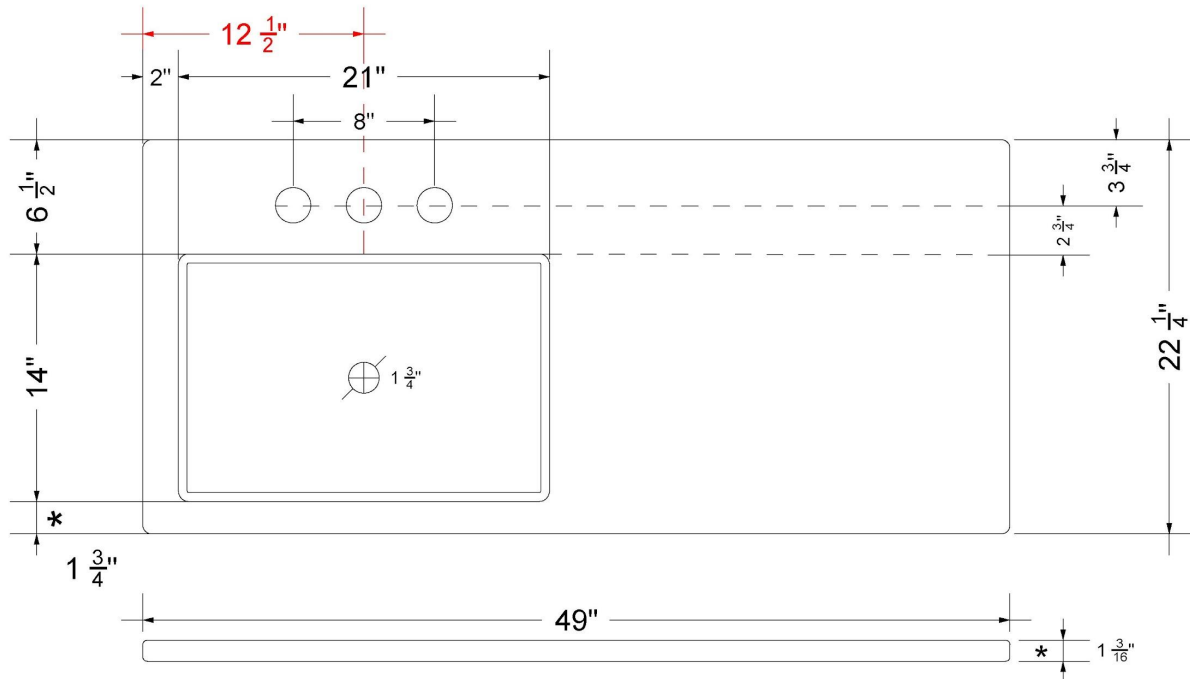

VANDERLOC

49" SILESTONE® QUARTZ VANITY TOP - Helix
Single Vigo Left Offset Sink (Widespread faucet hole)

CV-49-S1LO.WS.he

Technical Information

All product dimensions are nominal.

- Installation: Vanity Top
- Number of deck holes: 3

Notes

Install this product according to the installation instructions.