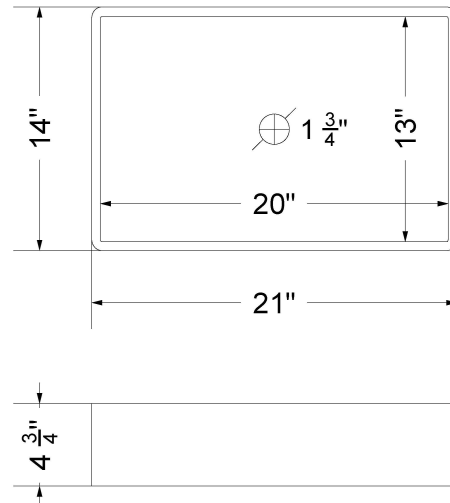

Technical Information

All product dimensions are nominal.

- Installation: Vanity Top
- Number of deck holes: 0

Notes

Install this product according to the installation instructions.

Sink Specifications

- 4-3/4" (82.55mm) deep
- 1-3/4" (6.35mm) drain opening
- Minimum cabinet size: 24"