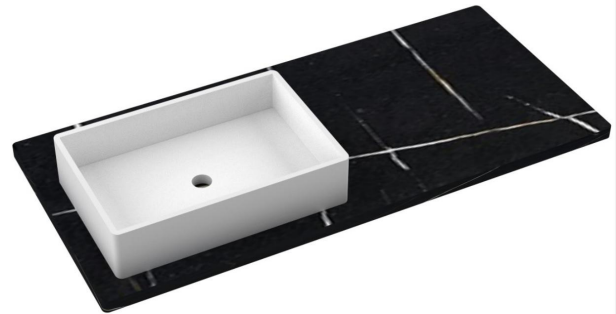

VANDERLOC

49" SILESTONE® QUARTZ VANITY TOP - Eternal Noir Single Vigo Left Offset Sink (Widespread faucet hole)

CV-49-S1LO.WS.en

Features

- Matte Stone™ Vessel Sink
- Single and widespread faucet

Material

- Silestone® Quartz
- White Matte Stone™

Installation

- Vanity top
- Widespread faucet hole

Included Products

- Vigo Magnolia Matte Stone™ Vessel Bathroom Sink

Optional Products

- C-49B.en Silestone® Quartz backsplash

Codes/Standards

- N/A

Vanderloc® One-Year Limited Warranty

- For product warranty information visit www.vanderloc.com

Available Colors/Finishes

Color tiles intended for reference only.

Color	Code	Description
	DS	Desert Silver
	EC	Eternal Charcoal
	EN	Eternal Noir
	EG	Ethereal Glow
	HE	Helix
	WZ	White Zeus