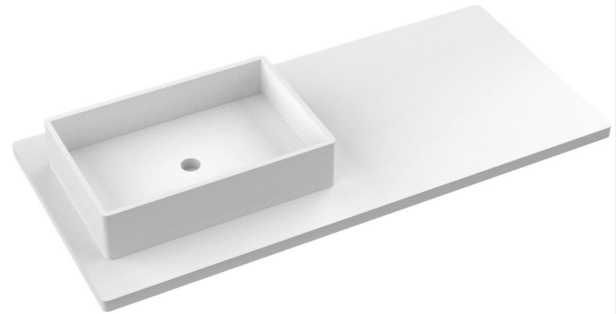

VANDERLOC

49" SILESTONE® QUARTZ VANITY TOP - White Zeus Single Vigo Left Offset Sink (No faucet hole)

CV-49-S1LO.NH.wz

Features

- Matte Stone™ Vessel Sink
- Single and widespread faucet

Material

- Silestone® Quartz
- White Matte Stone™

Installation

- Vanity top
- No faucet hole

Included Products

- Vigo Magnolia Matte Stone™ Vessel Bathroom Sink

Optional Products

- C-49B.wz Silestone® Quartz backsplash

Codes/Standards

- N/A

Vanderloc® One-Year Limited Warranty

- For product warranty information visit www.vanderloc.com

Available Colors/Finishes

Color tiles intended for reference only.

Color	Code	Description
	DS	Desert Silver
	EC	Eternal Charcoal
	EN	Eternal Noir
	EG	Ethereal Glow
	HE	Helix
	WZ	White Zeus