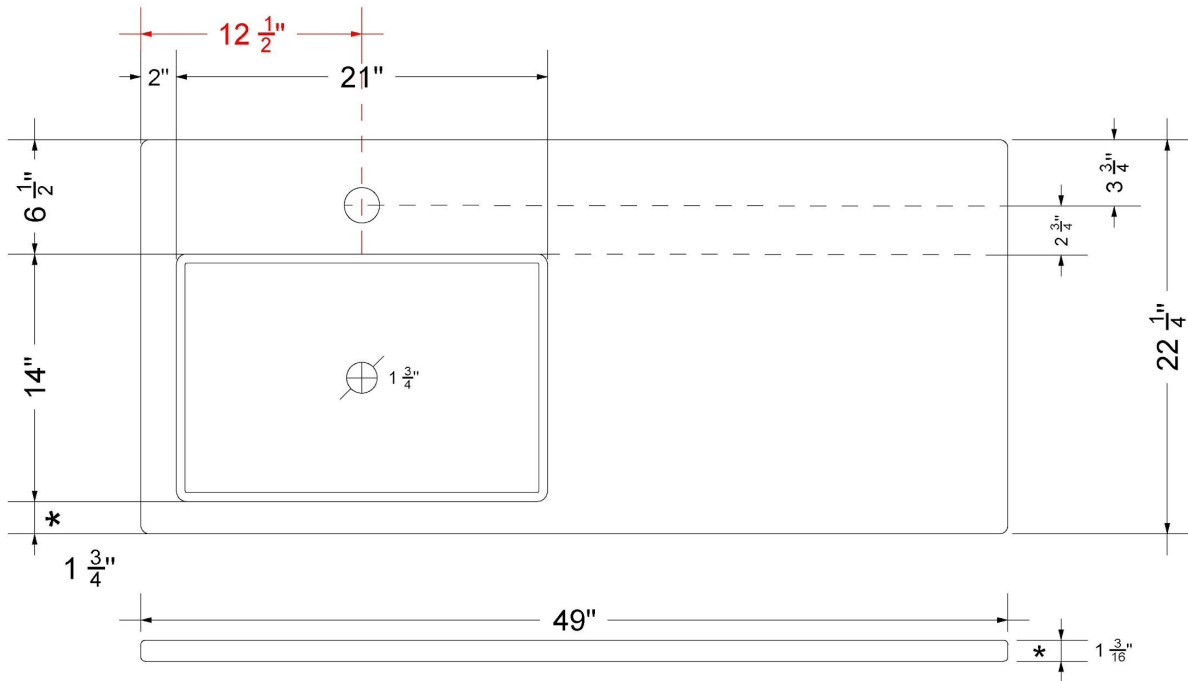

Technical Information

All product dimensions are nominal.

- Installation: Vanity Top
- Number of deck holes: 1

Notes

Install this product according to the installation instructions.

Sink Specifications

- 4-3/4" (82.55mm) deep
- 1-3/4" (6.35mm) drain opening
- Minimum cabinet size: 24"