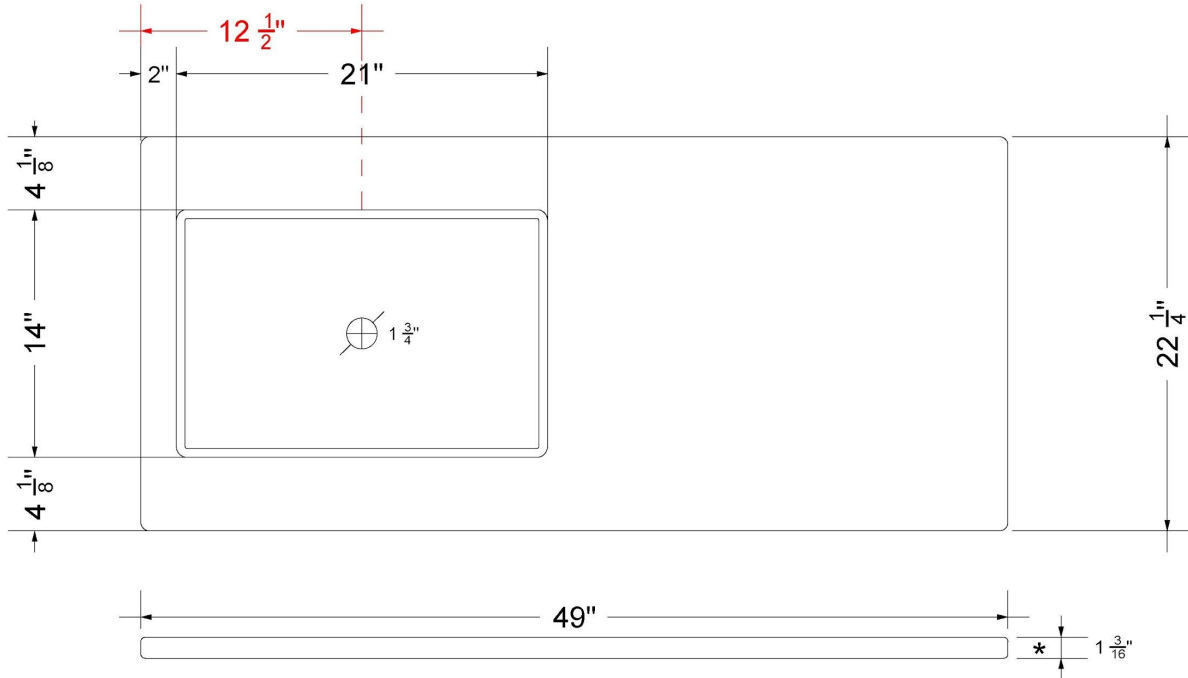

Technical Information

All product dimensions are nominal.

- Installation: Vanity Top
- Number of deck holes: 0

Notes

Install this product according to the installation instructions.