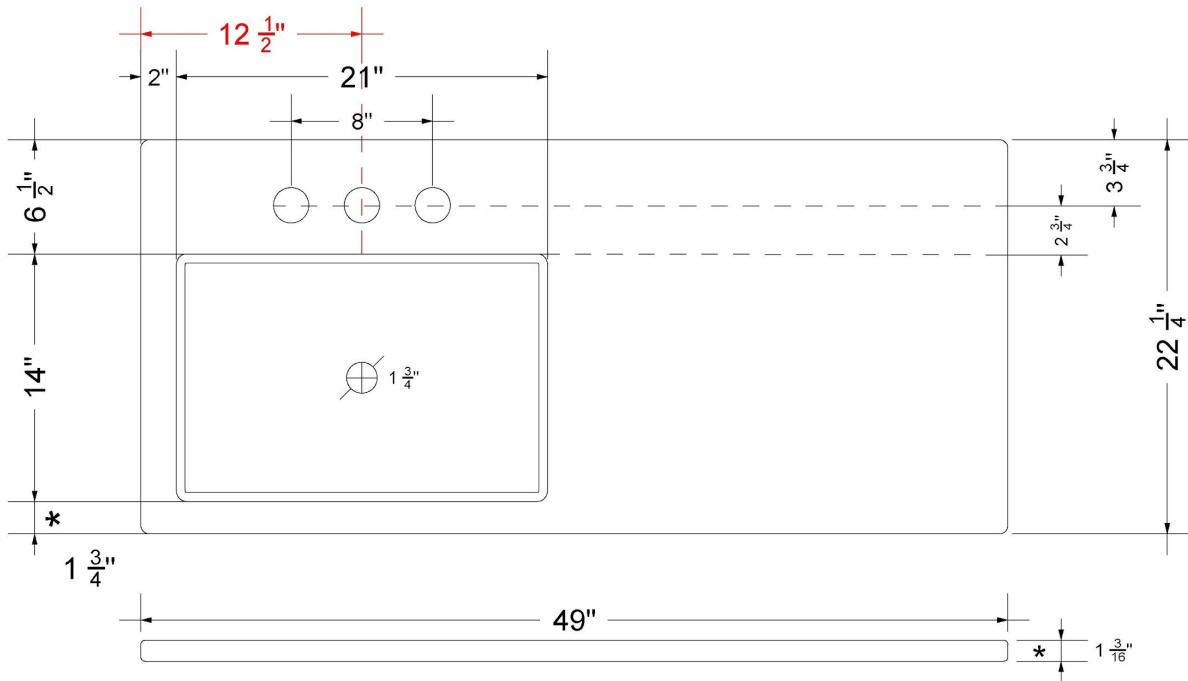

Technical Information

All product dimensions are nominal.

- Installation: Vanity Top
- Number of deck holes: 3

Notes

Install this product according to the installation instructions.