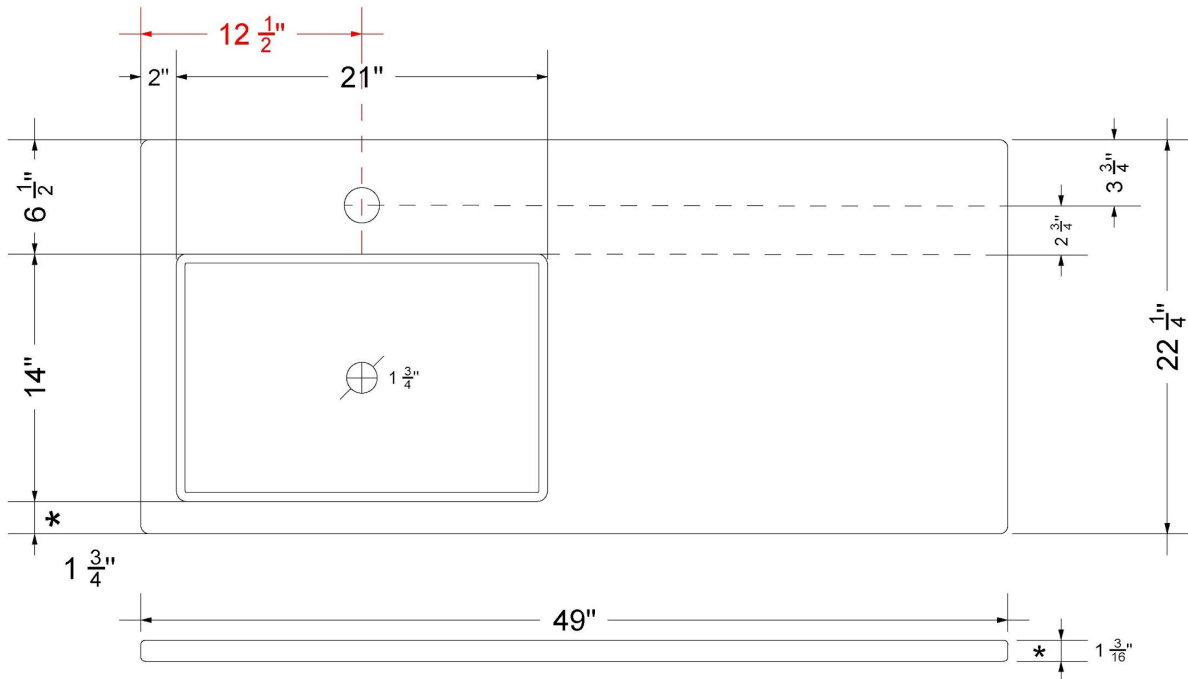

Technical Information

All product dimensions are nominal.

- Installation: Vanity Top
- Number of deck holes: 1

Notes

Install this product according to the installation instructions.

Sink Specifications

- 4-3/4" (82.55mm) deep
- 1-3/4" (6.35mm) drain opening
- Minimum cabinet size: 24"