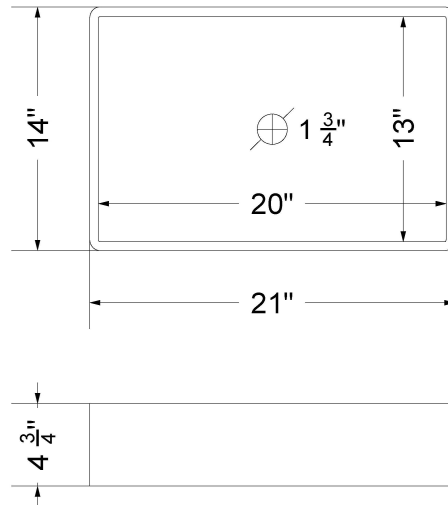

Technical Information

All product dimensions are nominal.

- Installation: Vanity Top
- Number of deck holes: 0

Notes

Install this product according to the installation instructions.

Sink Specifications

- 4-3/4" (82.55mm) deep
- 1-3/4" (6.35mm) drain opening
- Minimum cabinet size: 24"