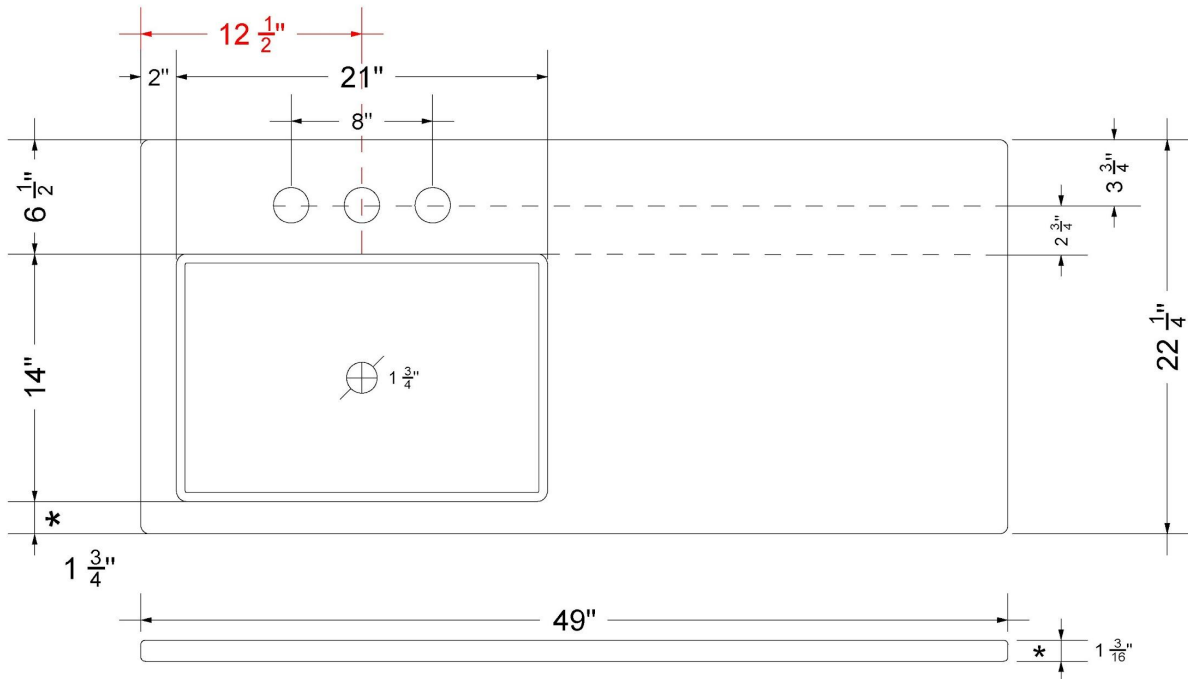

VANDERLOC

49" SILESTONE® QUARTZ VANITY TOP - Ethereal Glow
Single Vigo Left Offset Sink (Widespread faucet hole)

CV-49-S1LO.WS.eg

Technical Information

All product dimensions are nominal.

- Installation: Vanity Top
- Number of deck holes: 3

Notes

Install this product according to the installation instructions.