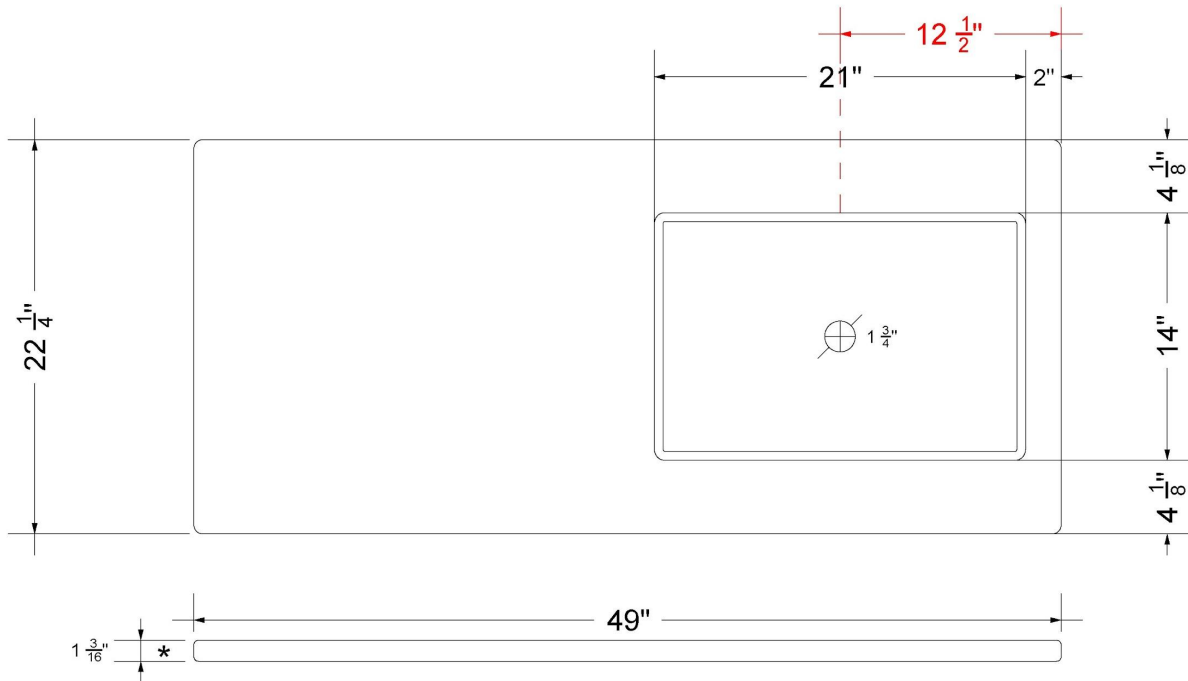

### Technical Information

All product dimensions are nominal.

- Installation: Vanity Top
- Number of deck holes: 0