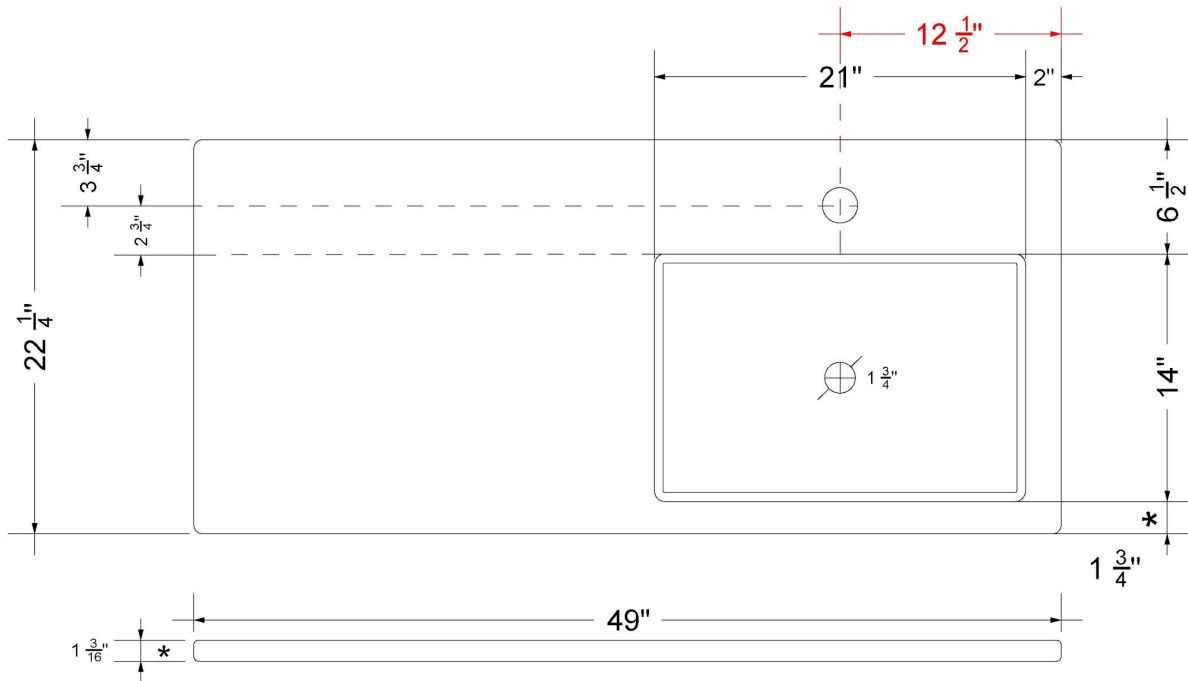

VANDERLOC

49" SILESTONE® QUARTZ VANITY TOP - White Zeus
Single Vigo Right Offset Sink (Single faucet hole)

CV-49-S1RO.SH.wz

Technical Information

All product dimensions are nominal.

- Installation: Vanity Top
- Number of deck holes: 1

Notes

Install this product according to the installation instructions.