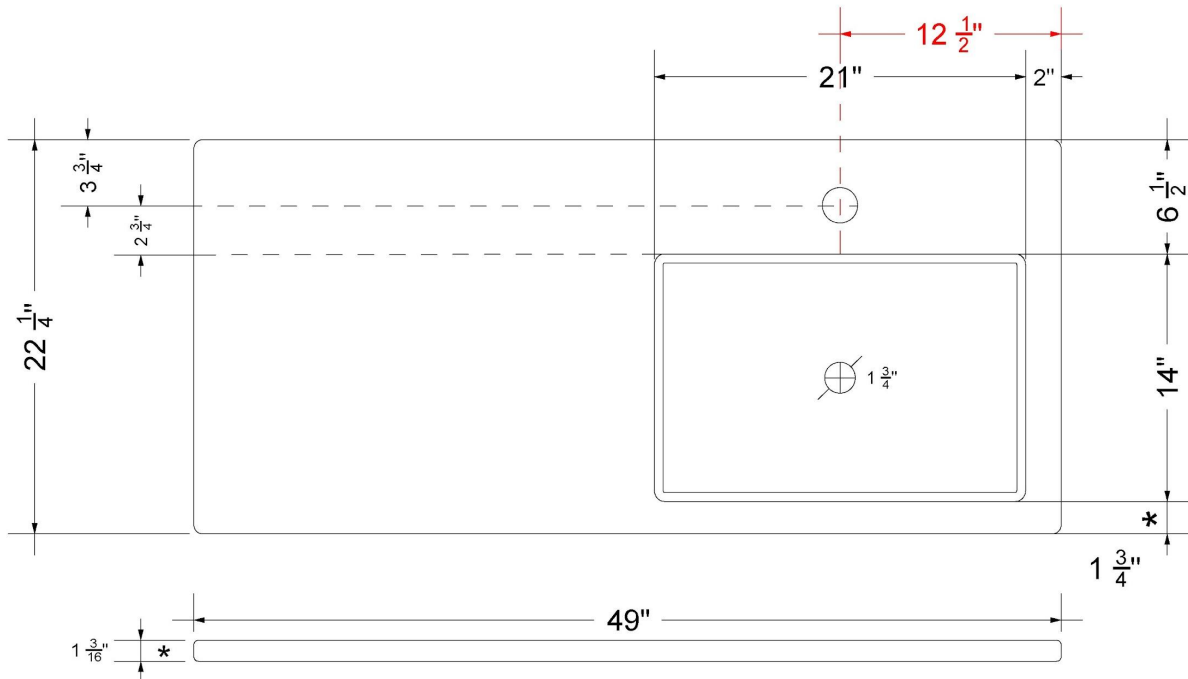

VANDERLOC

49" SILESTONE® QUARTZ VANITY TOP - Ethereal Glow
Single Vigo Right Offset Sink (Single faucet hole)

CV-49-S1RO.SH.eg

Technical Information

All product dimensions are nominal.

- Installation: Vanity Top
- Number of deck holes: 1

Notes

Install this product according to the installation instructions.