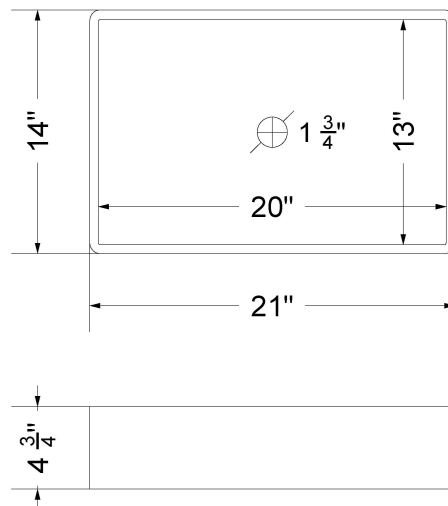

Sink Specifications

- 4-3/4" (82.55mm) deep
- 1-3/4" (6.35mm) drain opening
- Minimum cabinet size: 24"