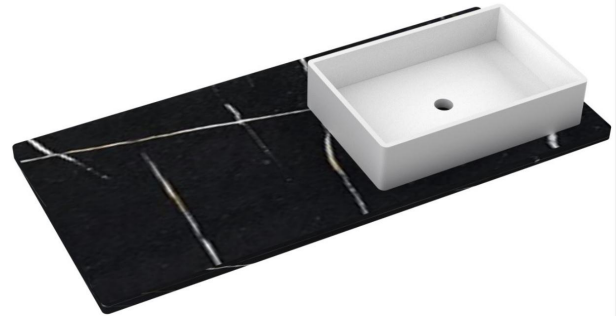

VANDERLOC

49" SILESTONE® QUARTZ VANITY TOP - Eternal Noir
Single Vigo Right Offset Sink (Single faucet hole)

CV-49-S1RO.SH.en

Features

- Matte Stone™ Vessel Sink
- Single and widespread faucet

Material

- Silestone® Quartz
- White Matte Stone™

Installation

- Vanity top
- Single faucet hole

Included Products

- Vigo Magnolia Matte Stone™ Vessel Bathroom Sink

Optional Products

- C-49B.en Silestone® Quartz backsplash

Codes/Standards

- N/A

Vanderloc® One-Year Limited Warranty

- For product warranty information visit www.vanderloc.com

Available Colors/Finishes

Color tiles intended for reference only.

Color	Code	Description
	DS	Desert Silver
	EC	Eternal Charcoal
	EN	Eternal Noir
	EG	Ethereal Glow
	HE	Helix
	WZ	White Zeus