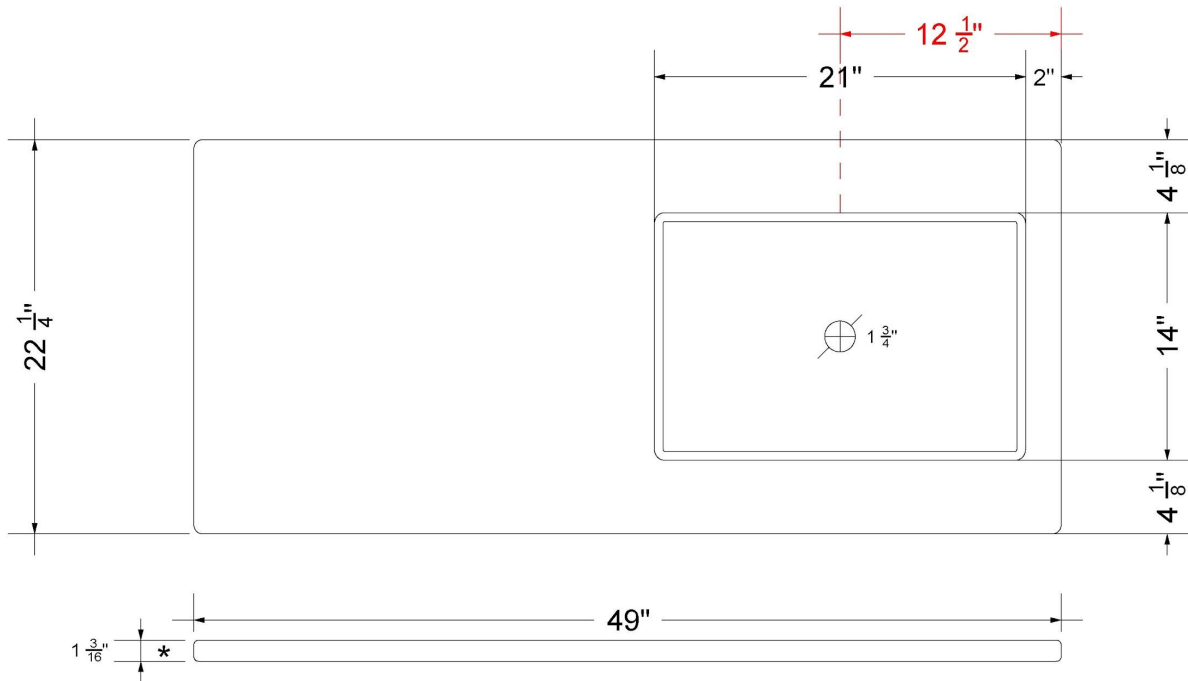

## Technical Information

All product dimensions are nominal.

- Installation: Vanity Top
- Number of deck holes: 0