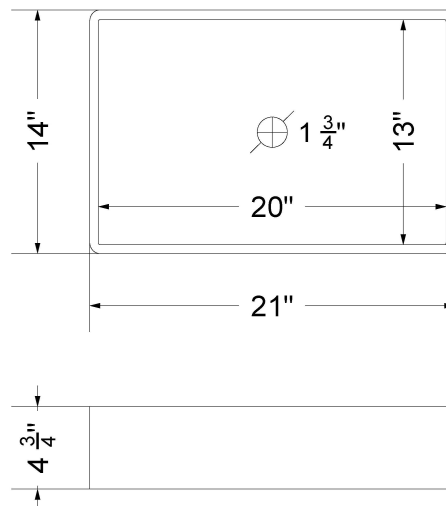

### Technical Information

All product dimensions are nominal.

- Installation: Vanity Top
- Number of deck holes: 1

**CV-49-S1RO.SH.eg**

**Technical Information**

All product dimensions are nominal.

- Installation: Vanity Top
- Number of deck holes: 1

**Notes**

Install this product according to the installation instructions.