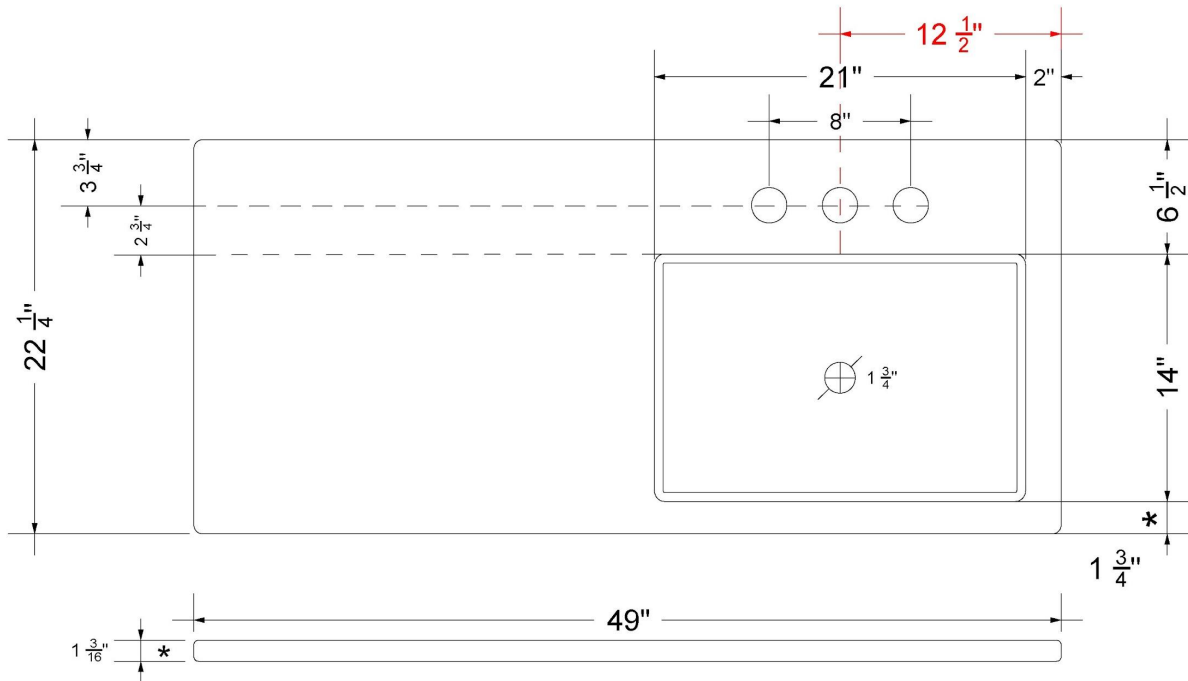

Technical Information

All product dimensions are nominal.

- Installation: Vanity Top
- Number of deck holes: 3

Notes

Install this product according to the installation instructions.