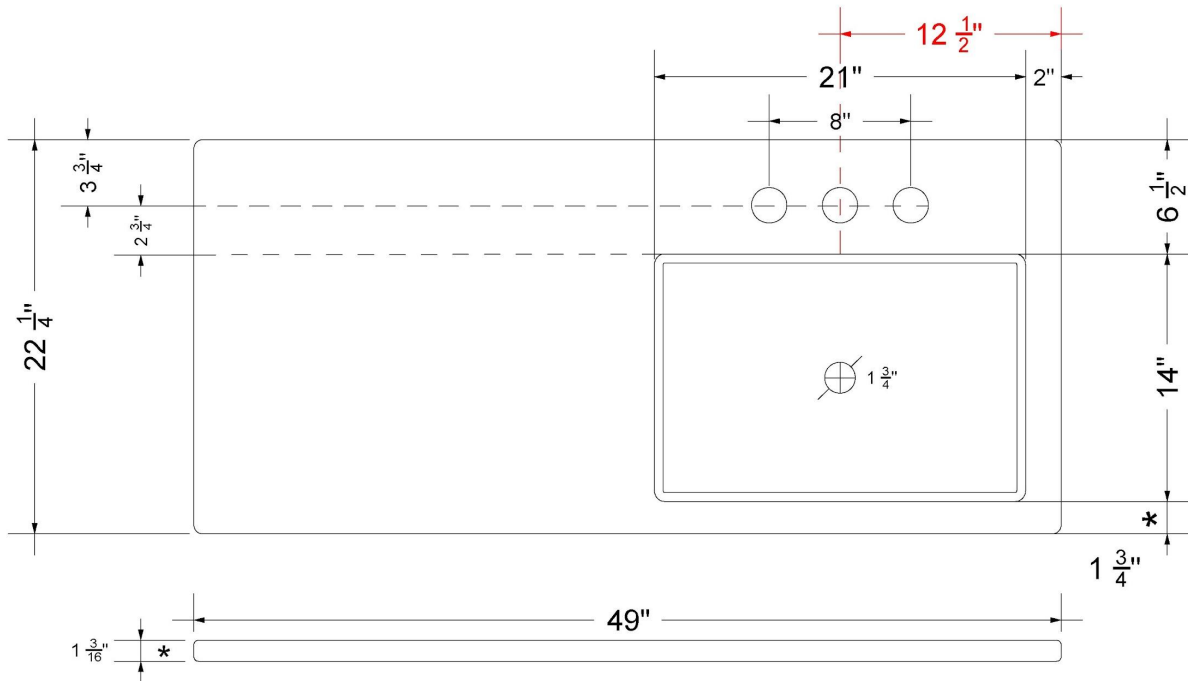

VANDERLOC

49" SILESTONE® QUARTZ VANITY TOP - Eternal Charcoal
Single Vigo Right Offset Sink (Widespread faucet hole)

CV-49-S1RO.WS.ec

Technical Information

All product dimensions are nominal.

- Installation: Vanity Top
- Number of deck holes: 3

Notes

Install this product according to the installation instructions.