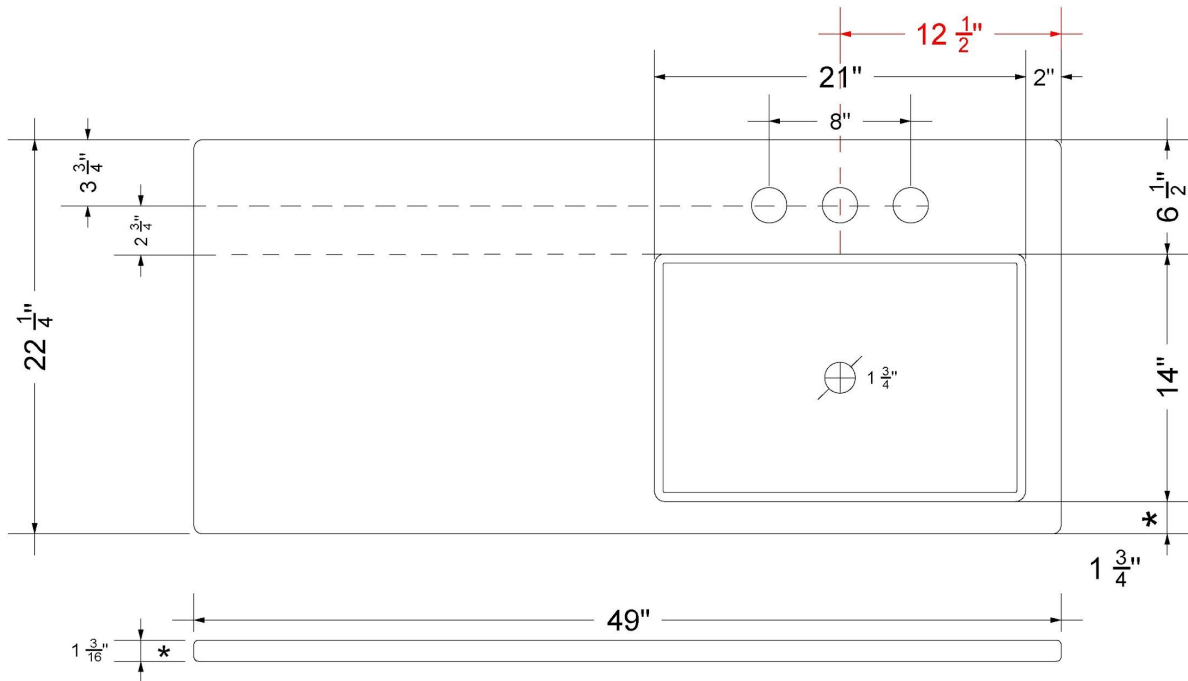

VANDERLOC

49" SILESTONE® QUARTZ VANITY TOP - Eternal Noir
Single Vigo Right Offset Sink (Widespread faucet hole)

CV-49-S1RO.WS.en

Technical Information

All product dimensions are nominal.

- Installation: Vanity Top
- Number of deck holes: 3

Notes

Install this product according to the installation instructions.