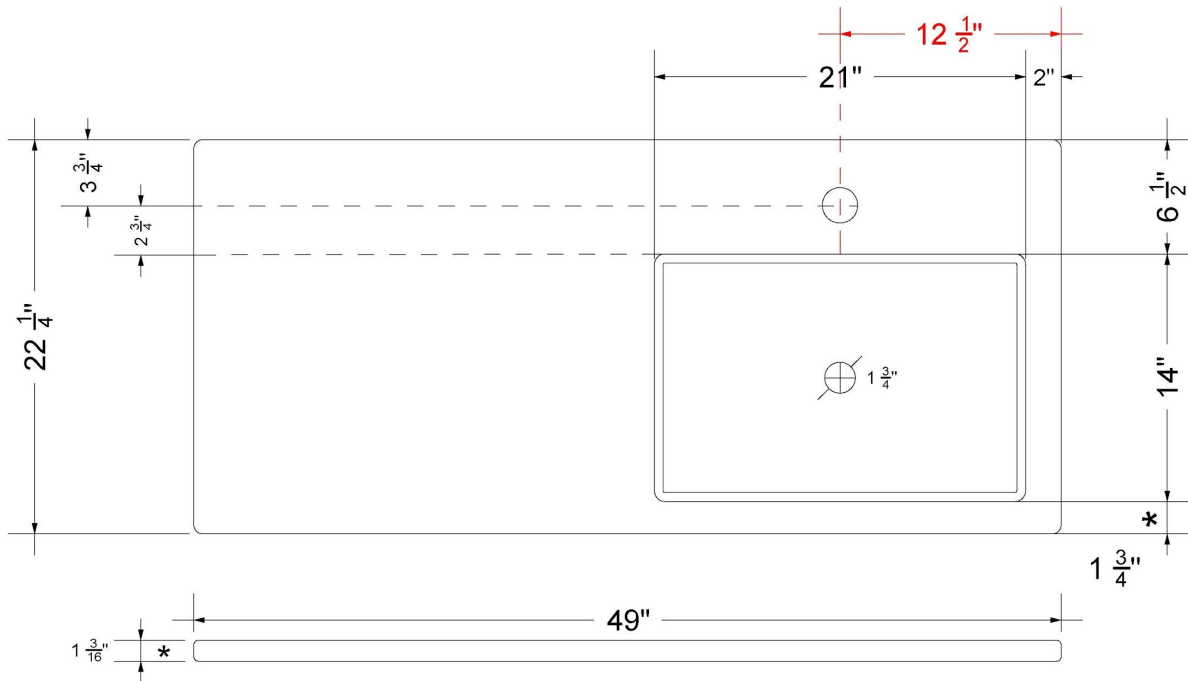

## Technical Information

All product dimensions are nominal.

- Installation: Vanity Top
- Number of deck holes: 1