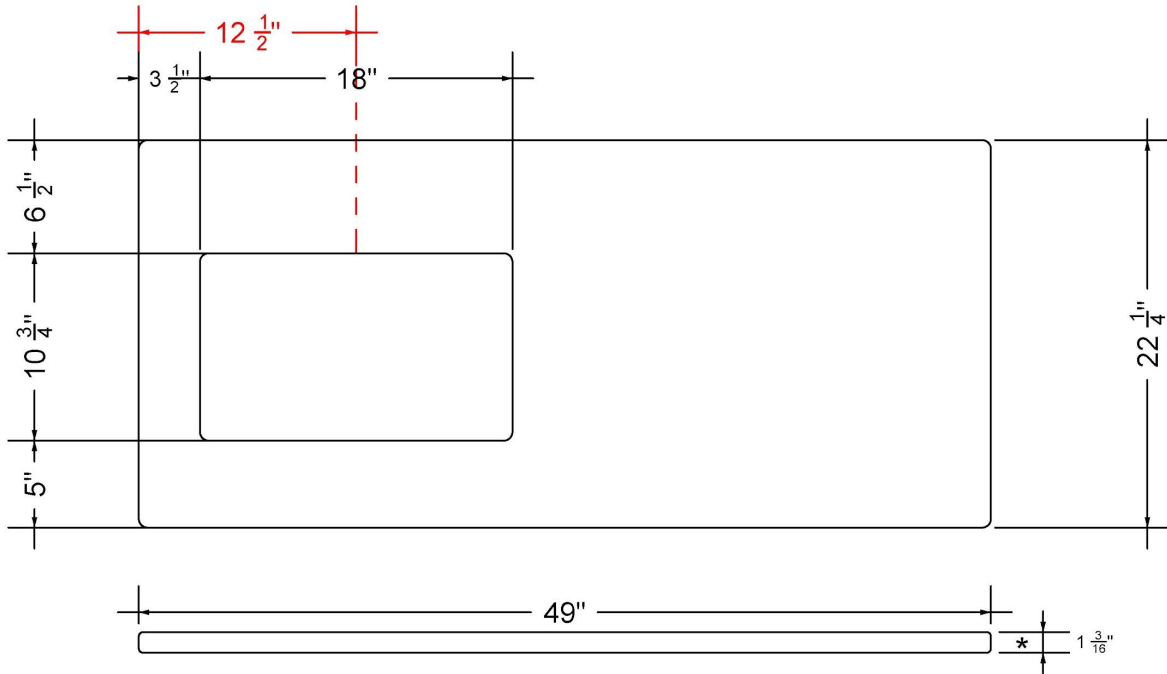

VANDERLOC

49" SILESTONE® QUARTZ VANITY TOP - Helix
Single Rectangle Left Offset Sink (No faucet hole)

C-49-SRLO.NH.he

Technical Information

All product dimensions are nominal.

- Installation: Vanity Top
- Number of deck holes: 0

Notes

Install this product according to the installation instructions.