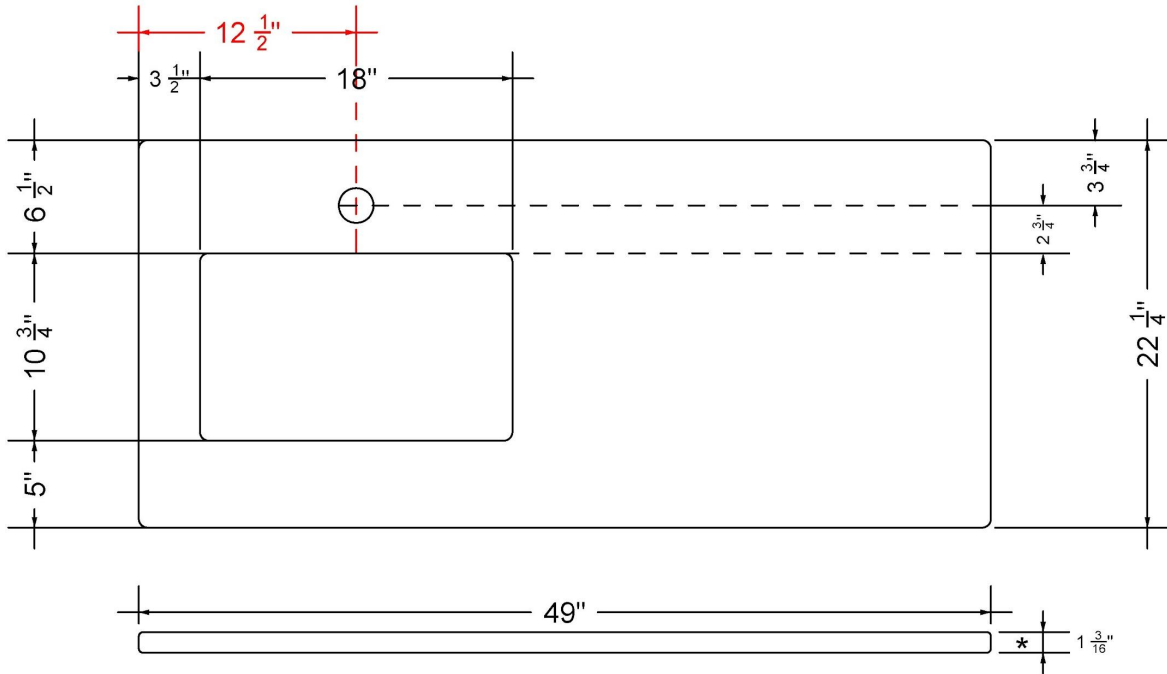

C-49-SRLO.SH.ec

Technical Information

All product dimensions are nominal.

- Installation: Vanity Top
- Number of deck holes: 1

Notes

Install this product according to the installation instructions.

Sink Specifications