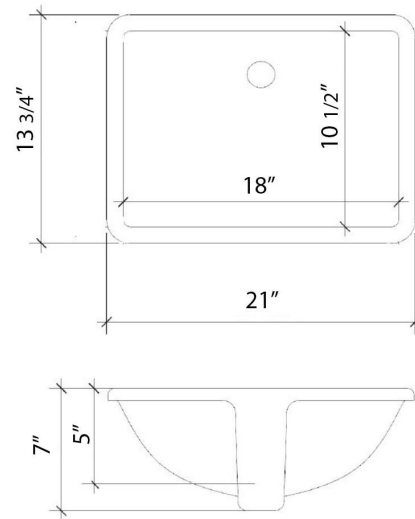

C-49-SRLO.WS.eg

Technical Information

All product dimensions are nominal.

- Installation: Vanity Top
- Number of deck holes: 3

Notes

Install this product according to the installation instructions.

Sink Specifications

C-49-SRLO.NH.en

Technical Information

All product dimensions are nominal.

- Installation: Vanity Top
- Number of deck holes: 0

Notes

Install this product according to the installation instructions.

Sink Specifications