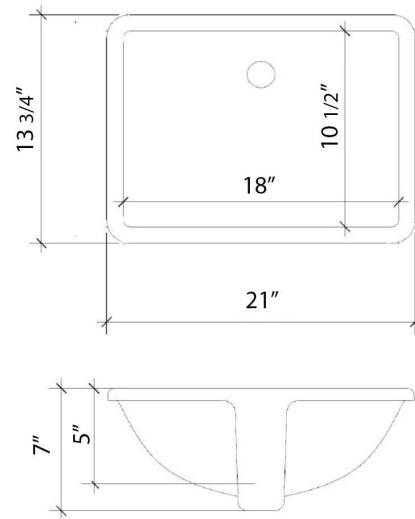

C-49-SRLO.WS.eg

Technical Information

All product dimensions are nominal.

- Installation: Vanity Top
- Number of deck holes: 3

Notes

Install this product according to the installation instructions.

Sink Specifications

C-49-SRLO.NH.eg

Technical Information

All product dimensions are nominal.

- Installation: Vanity Top
- Number of deck holes: 0

Notes

Install this product according to the installation instructions.

Sink Specifications