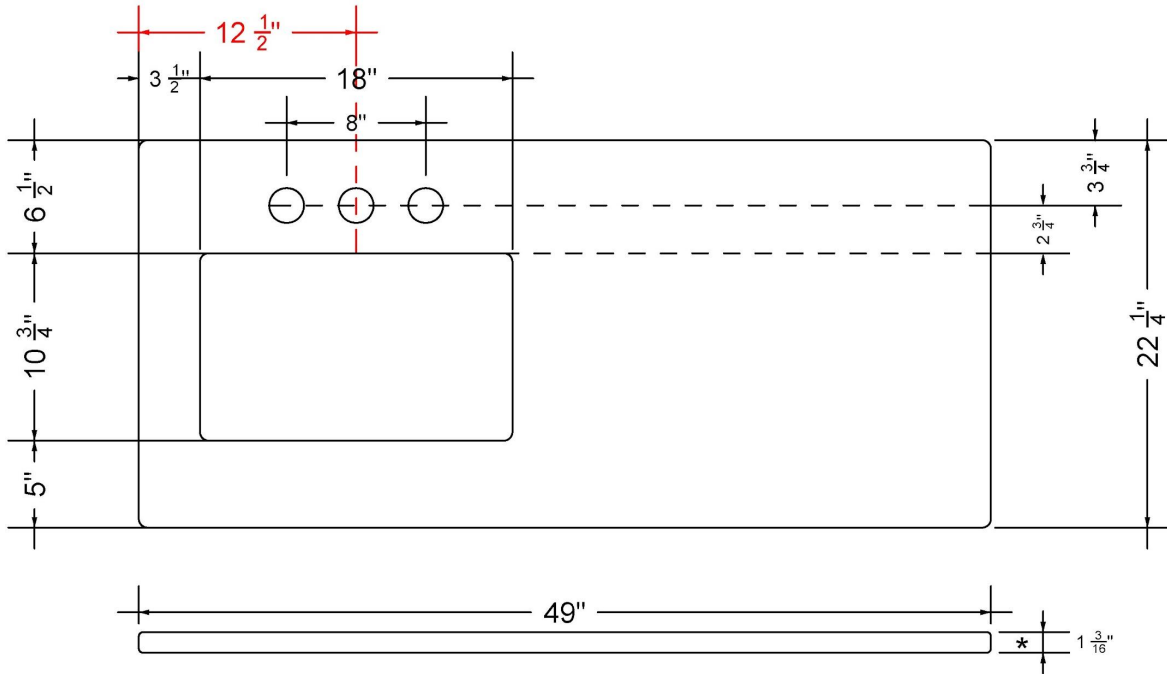

VANDERLOC

49" SILESTONE® QUARTZ VANITY TOP - Eternal Charcoal
Single Rectangle Left Offset Sink (Widespread faucet hole)

C-49-SRLO.WS.ec

Technical Information

All product dimensions are nominal.

- Installation: Vanity Top
- Number of deck holes: 3

Notes

Install this product according to the installation instructions.