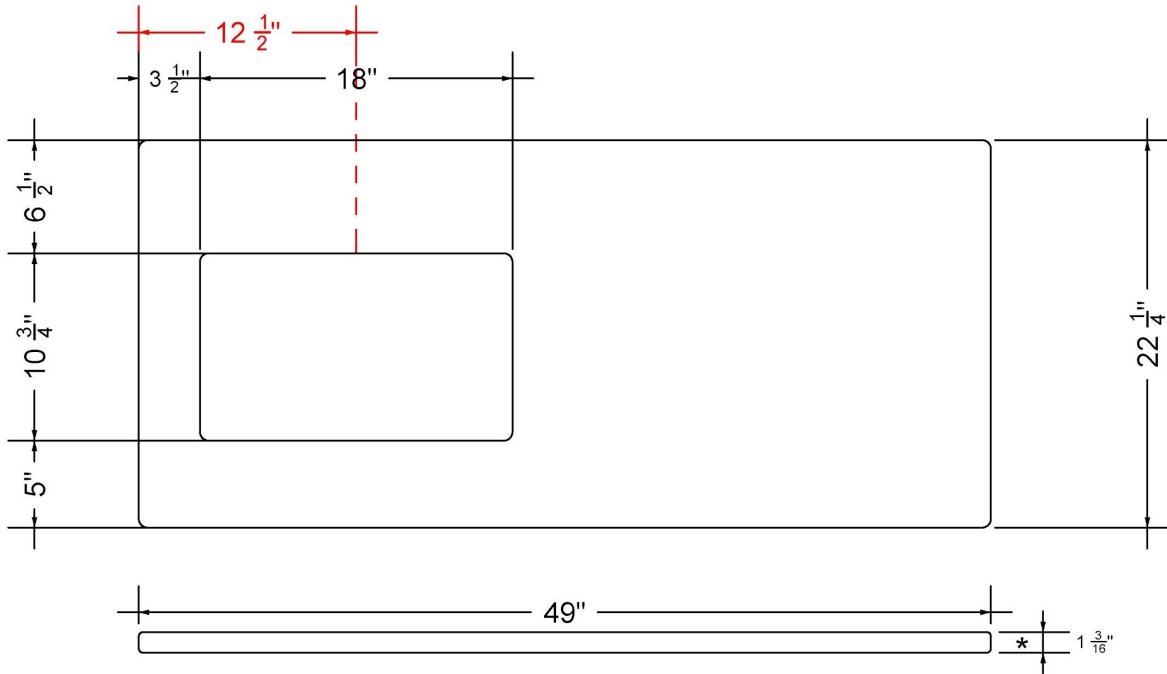

VANDERLOC

49" SILESTONE® QUARTZ VANITY TOP - Ethereal Glow
Single Rectangle Left Offset Sink (No faucet hole)

C-49-SRLO.NH.eg

Technical Information

All product dimensions are nominal.

- Installation: Vanity Top
- Number of deck holes: 0

Notes

Install this product according to the installation instructions.