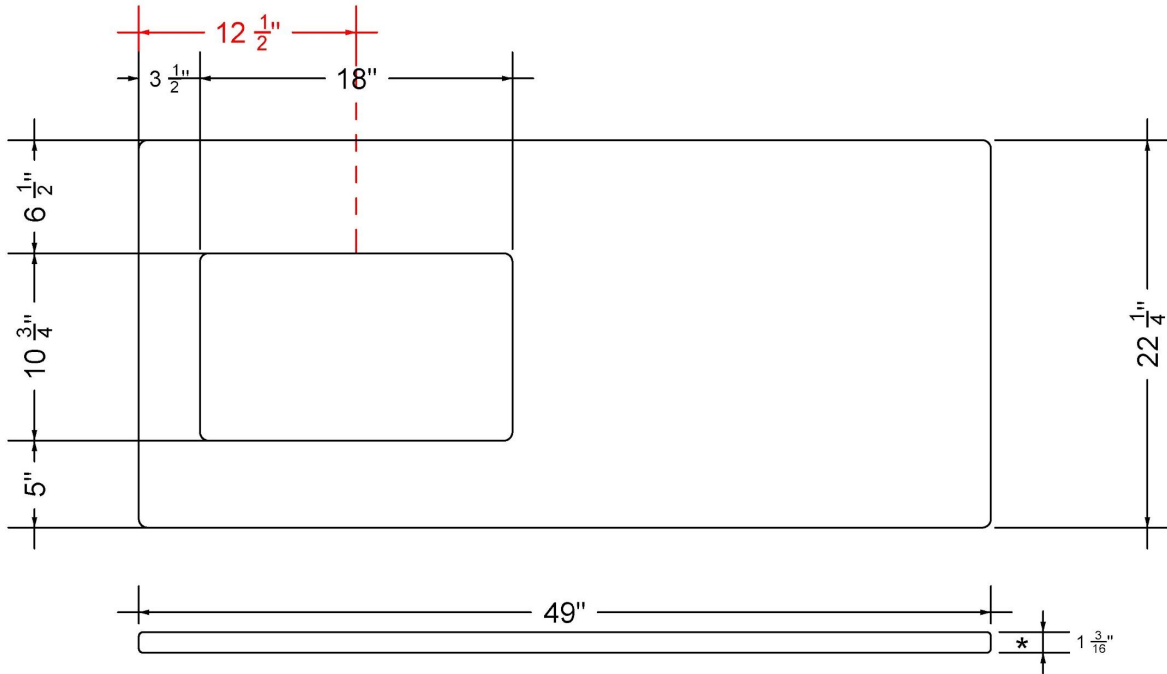

VANDERLOC

49" SILESTONE® QUARTZ VANITY TOP - Eternal Noir
Single Rectangle Left Offset Sink (No faucet hole)

C-49-SRLO.NH.en

Technical Information

All product dimensions are nominal.

- Installation: Vanity Top
- Number of deck holes: 0

Notes

Install this product according to the installation instructions.