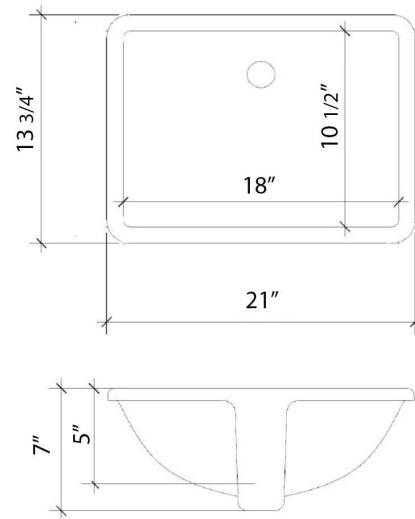

VANDERLOC

49" SILESTONE® QUARTZ VANITY TOP - Desert Silver
Single Rectangle Left Offset Sink (Single faucet hole)

C-49-SRLO.SH.ds

Technical Information

All product dimensions are nominal.

- Installation: Vanity Top
- Number of deck holes: 1

C-49-SRLO.SH.ec

Technical Information

All product dimensions are nominal.

- Installation: Vanity Top
- Number of deck holes: 1

Notes

Install this product according to the installation instructions.

Sink Specifications

C-49-SRLO.SH.eg

Technical Information

All product dimensions are nominal.

- Installation: Vanity Top
- Number of deck holes: 1

Notes

Install this product according to the installation instructions.

Sink Specifications

- 8" (203mm) deep
- 1-11/16" (49mm) drain opening
- Minimum cabinet size: 21"

VANDERLOC

49" SILESTONE® QUARTZ VANITY TOP - Helix Single Rectangle Left Offset Sink (Single faucet hole)

C-49-SRLO.SH.he

Features