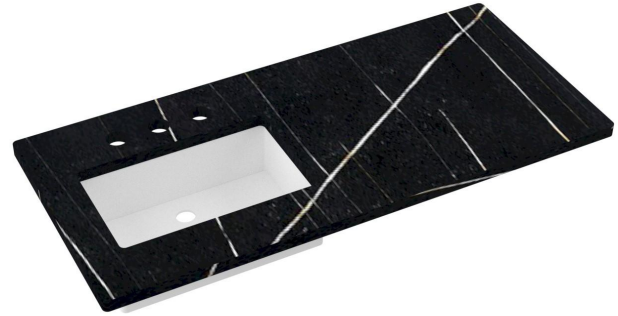

VANDERLOC

49" SILESTONE® QUARTZ VANITY TOP - Eternal Noir
Single Rectangle Left Offset Sink (Widespread faucet hole)

C-49-SRLO.WS.en

Features

- Square sink cutout
- Single and widespread faucet

Material

- Silestone® Quartz

Installation

- Vanity top
- Widespread faucet hole
- Vanderloc® Rectangle Sink

Included Products

- Vanderloc® Rectangle Sink (White Porcelain)
- Sink mounting hardware (screws)

Optional Products

- C-49B.en Silestone® Quartz backsplash

Codes/Standards

- N/A

Vanderloc® One-Year Limited Warranty

- For product warranty information visit www.vanderloc.com

Available Colors/Finishes

Color tiles intended for reference only.

Color	Code	Description
	DS	Desert Silver
	EC	Eternal Charcoal
	EN	Eternal Noir
	EG	Ethereal Glow
	HE	Helix
	WZ	White Zeus