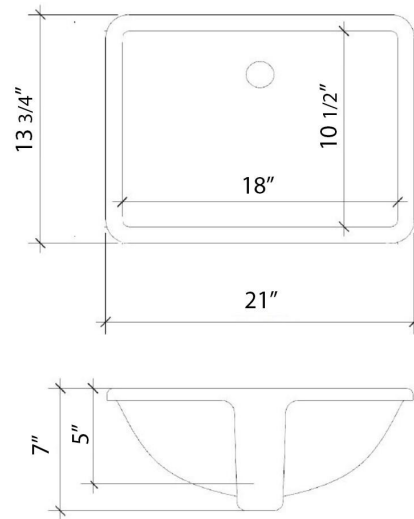

VANDERLOC

49" SILESTONE® QUARTZ VANITY TOP - Desert Silver
Single Rectangle Left Offset Sink (Single faucet hole)

C-49-SRLO.SH.ds

Technical Information

All product dimensions are nominal.

- Installation: Vanity Top
- Number of deck holes: 1

Notes

Install this product according to the installation instructions.

Sink Specifications

- 8" (203mm) deep
- 1-11/16" (49mm) drain opening
- Minimum cabinet size: 21"

VANDERLOC

49" SILESTONE® QUARTZ VANITY TOP - Eternal Charcoal Single Rectangle Left Offset Sink (Single faucet hole)