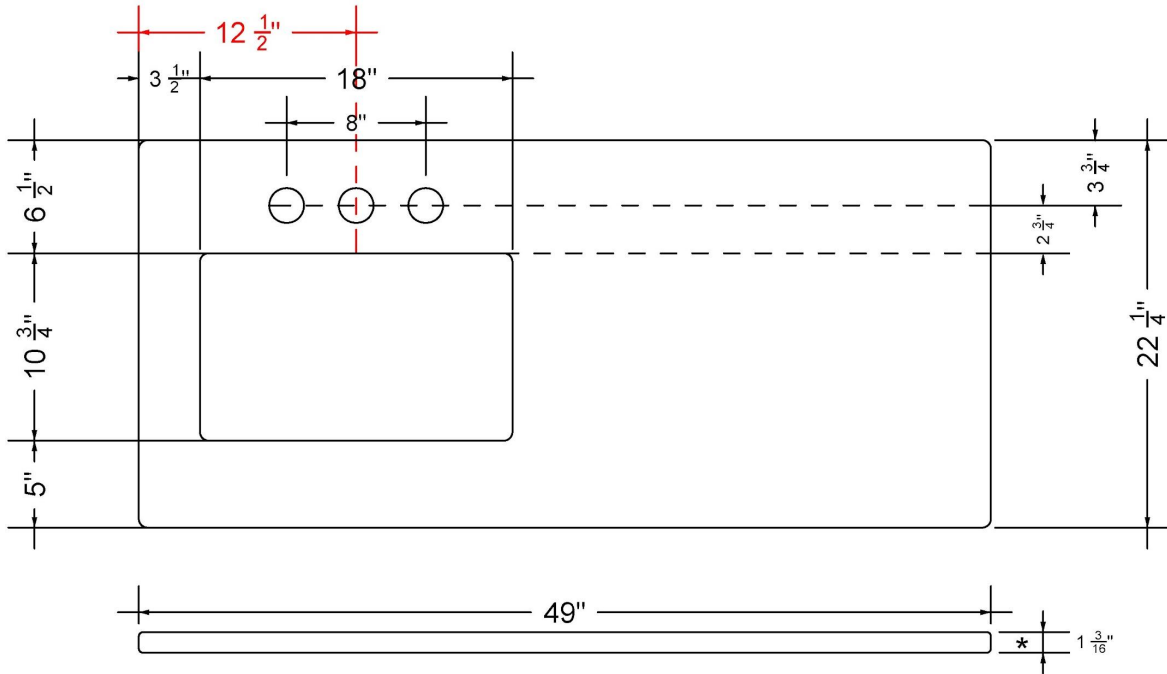

Technical Information

All product dimensions are nominal.

- Installation: Vanity Top
- Number of deck holes: 3

Notes

Install this product according to the installation instructions.