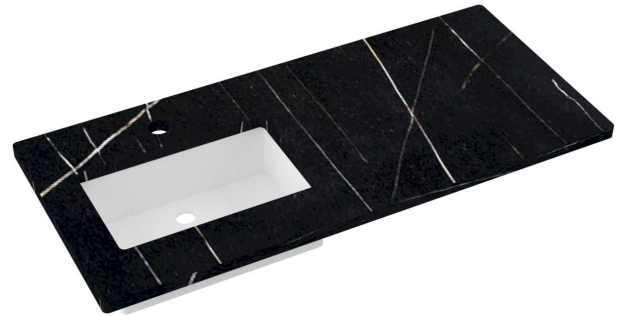

VANDERLOC

49" SILESTONE® QUARTZ VANITY TOP - Eternal Noir Single Rectangle Left Offset Sink (Single faucet hole)

C-49-SRLO.SH.en

Features

- Square sink cutout
- Single and widespread faucet

Material

- Silestone® Quartz

Installation

- Vanity top
- Single faucet hole
- Vanderloc® Rectangle Sink

Included Products

- Vanderloc® Rectangle Sink (White Porcelain)
- Sink mounting hardware (screws)

Optional Products

- C-49B.en Silestone® Quartz backsplash

Codes/Standards

- N/A

Vanderloc® One-Year Limited Warranty

- For product warranty information visit www.vanderloc.com

Available Colors/Finishes

Color tiles intended for reference only.

Color	Code	Description
	DS	Desert Silver
	EC	Eternal Charcoal
	EN	Eternal Noir
	EG	Ethereal Glow
	HE	Helix
	WZ	White Zeus