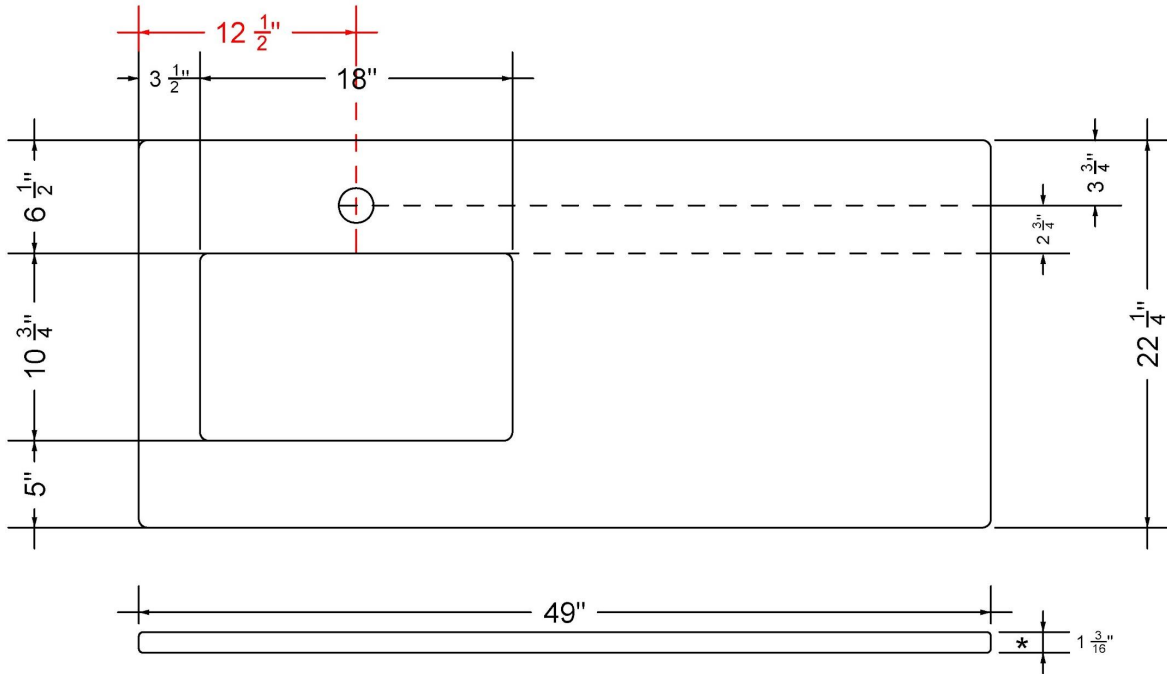

VANDERLOC

49" SILESTONE® QUARTZ VANITY TOP - Desert Silver
Single Rectangle Left Offset Sink (Single faucet hole)

C-49-SRLO.SH.ds

Technical Information

All product dimensions are nominal.

- Installation: Vanity Top
- Number of deck holes: 1