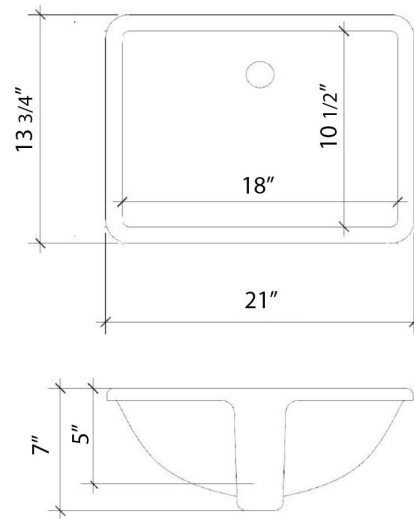

All product dimensions are nominal.

- Installation: Vanity Top
- Number of deck holes: 3

Notes

Install this product according to the installation instructions.

Sink Specifications

- 8" (203mm) deep
- 1-11/16" (49mm) drain opening
- Minimum cabinet size: 21"

Notes

Install this product according to the installation instructions.

Sink Specifications

- 8" (203mm) deep
- 1-11/16" (49mm) drain opening
- Minimum cabinet size: 21"

VANDERLOC

49" SILESTONE® QUARTZ VANITY TOP - Desert Silver
Single Rectangle Left Offset Sink (No faucet hole)