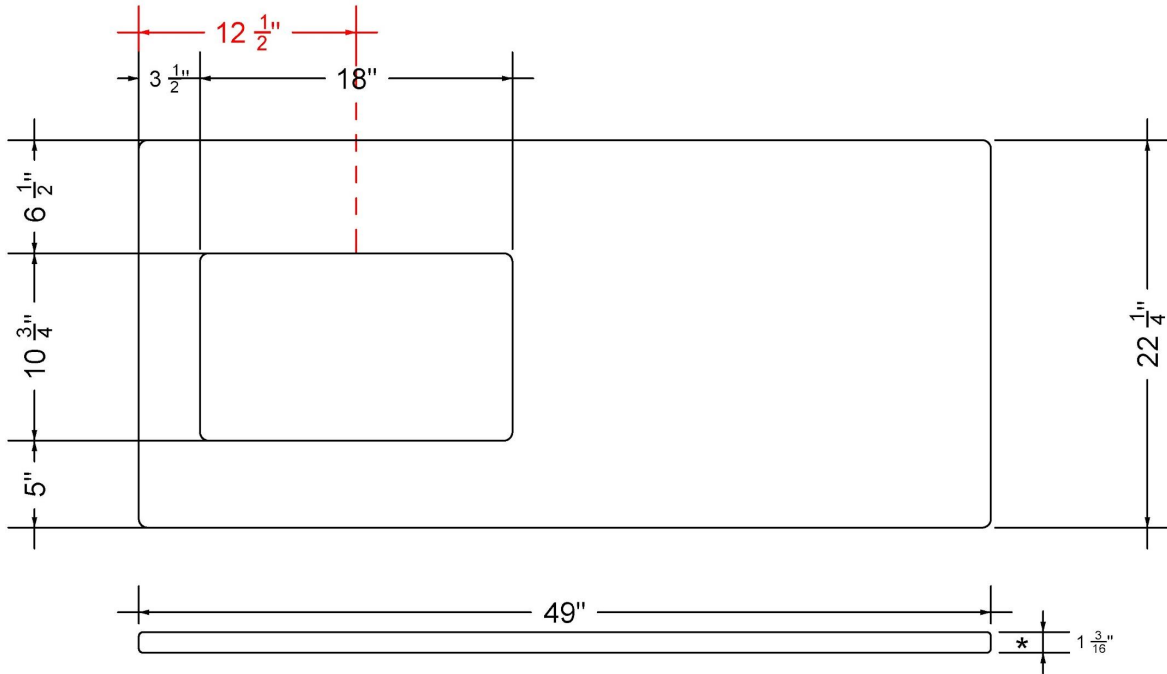

VANDERLOC

49" SILESTONE® QUARTZ VANITY TOP - White Zeus
Single Rectangle Left Offset Sink (No faucet hole)

C-49-SRLO.NH.wz

Technical Information

All product dimensions are nominal.

- Installation: Vanity Top
- Number of deck holes: 0

Notes

Install this product according to the installation instructions.