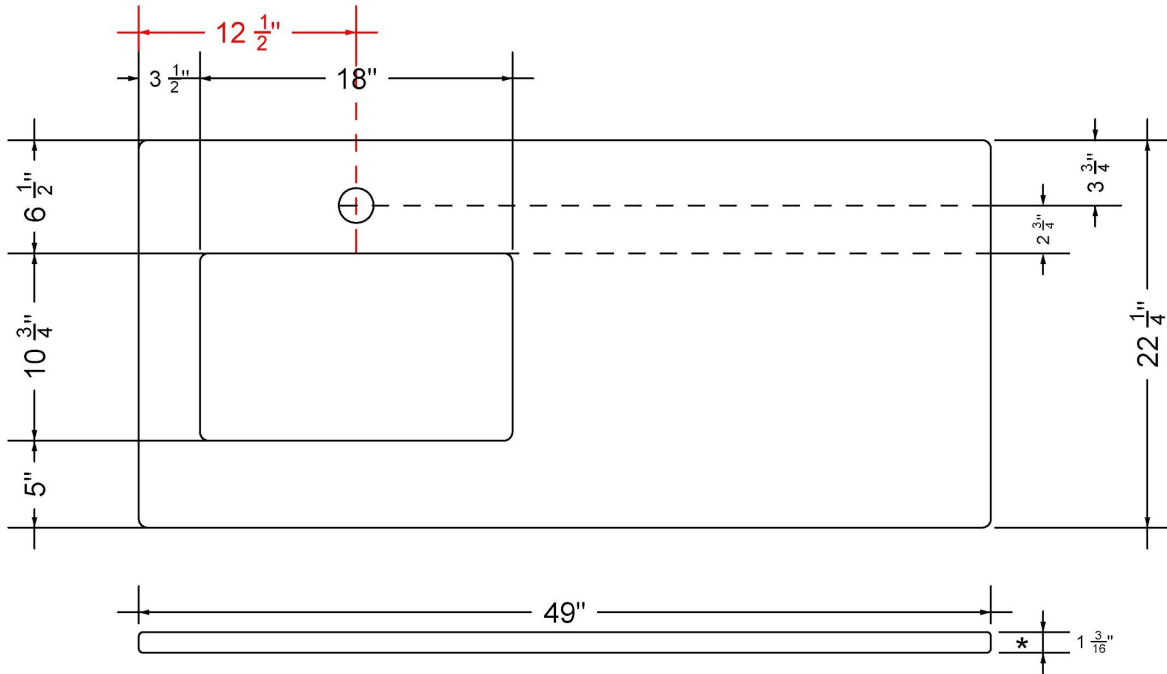

C-49-SRLO.SH.eg

Technical Information

All product dimensions are nominal.

- Installation: Vanity Top
- Number of deck holes: 1

Notes

Install this product according to the installation instructions.

Sink Specifications