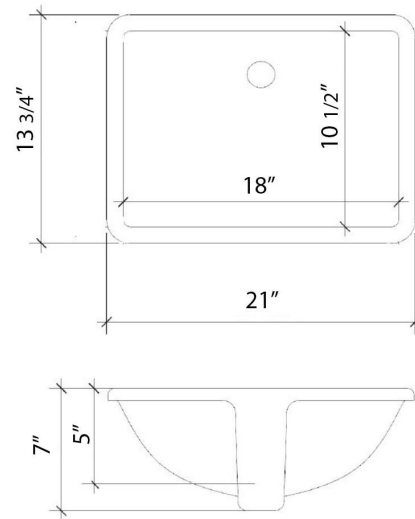

VANDERLOC

49" SILESTONE® QUARTZ VANITY TOP - Desert Silver
Single Rectangle Left Offset Sink (Single faucet hole)

C-49-SRLO.SH.ds

Technical Information

All product dimensions are nominal.

- Installation: Vanity Top
- Number of deck holes: 1

Notes

Install this product according to the installation instructions.

Sink Specifications

- 8" (203mm) deep
- 1-11/16" (49mm) drain opening
- Minimum cabinet size: 21"

VANDERLOC

49" SILESTONE® QUARTZ VANITY TOP - Eternal Charcoal Single Rectangle Left Offset Sink (Single faucet hole)

C-49-SRLO.SH.ec

Technical Information

All product dimensions are nominal.

- Installation: Vanity Top
- Number of deck holes: 1

Notes

Install this product according to the installation instructions.

Sink Specifications

All product dimensions are nominal.

- Installation: Vanity Top
- Number of deck holes: 3

Notes

Install this product according to the installation instructions.

Sink Specifications

- 8" (203mm) deep
- 1-11/16" (49mm) drain opening
- Minimum cabinet size: 21"