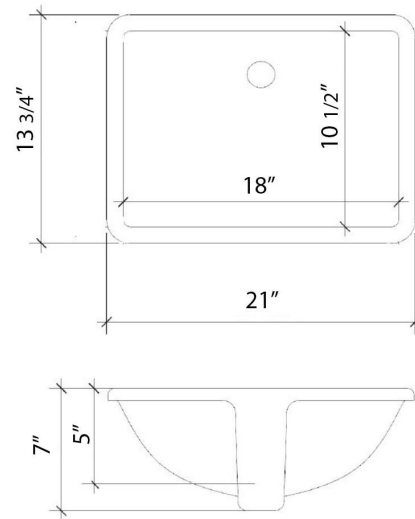

C-49-SRLO.SH.he

Technical Information

All product dimensions are nominal.

- Installation: Vanity Top
- Number of deck holes: 1

Notes

Install this product according to the installation instructions.

Sink Specifications

All product dimensions are nominal.

- Installation: Vanity Top
- Number of deck holes: 3

Notes

Install this product according to the installation instructions.

Sink Specifications

- 8" (203mm) deep
- 1-11/16" (49mm) drain opening
- Minimum cabinet size: 21"

C-49-SRLO.WS.he

Technical Information

All product dimensions are nominal.

- Installation: Vanity Top
- Number of deck holes: 3

Notes

Install this product according to the installation instructions.

Sink Specifications

- 8" (203mm) deep
- 1-11/16" (49mm) drain opening
- Minimum cabinet size: 21"

VANDERLOC

49" SILESTONE® QUARTZ VANITY TOP - White Zeus
Single Rectangle Left Offset Sink (Widespread faucet hole)

C-49-SRLO.WS.wz