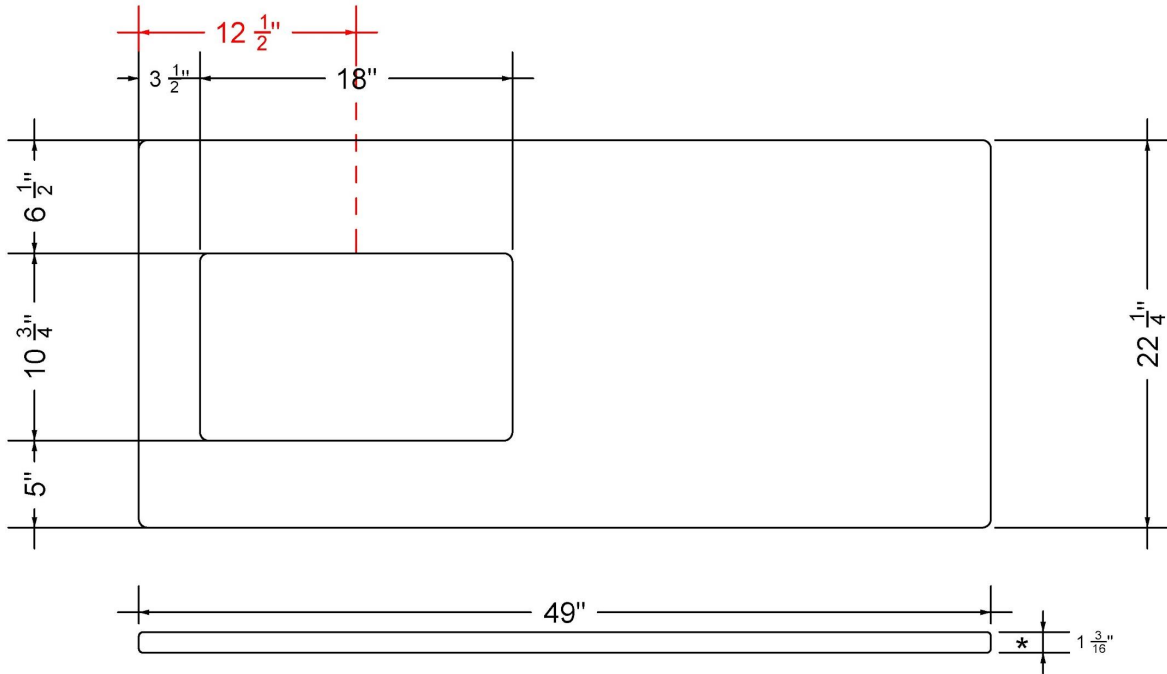

VANDERLOC

49" SILESTONE® QUARTZ VANITY TOP - Eternal Charcoal
Single Rectangle Left Offset Sink (No faucet hole)

C-49-SRLO.NH.ec

Technical Information

All product dimensions are nominal.

- Installation: Vanity Top
- Number of deck holes: 0

Notes

Install this product according to the installation instructions.