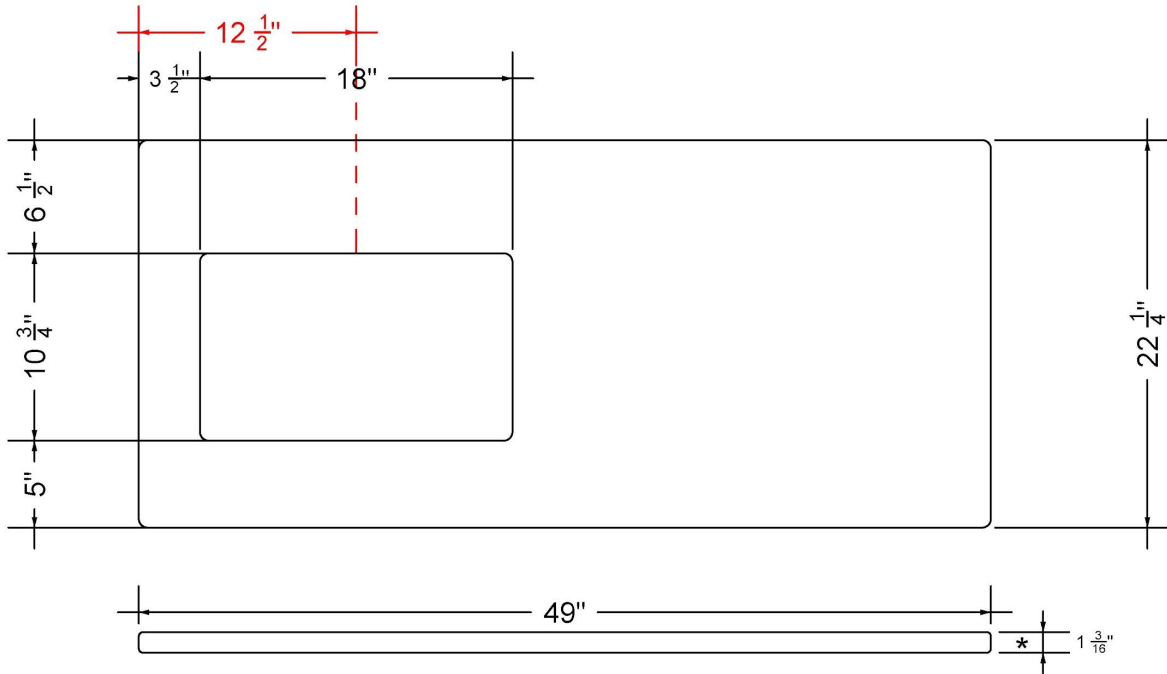

VANDERLOC

49" SILESTONE® QUARTZ VANITY TOP - Desert Silver
Single Rectangle Left Offset Sink (No faucet hole)

C-49-SRLO.NH.ds

Technical Information

All product dimensions are nominal.

- Installation: Vanity Top
- Number of deck holes: 0

Notes

Install this product according to the installation instructions.