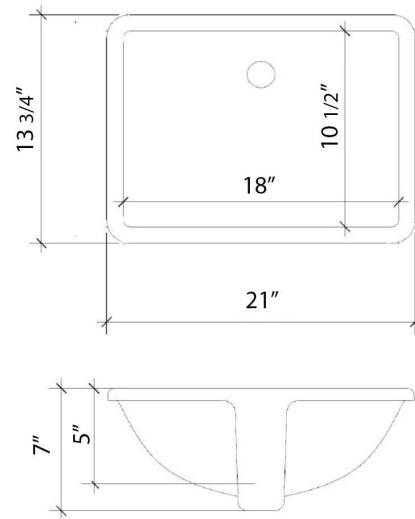

C-49-SRLO.SH.ec

Technical Information

All product dimensions are nominal.

- Installation: Vanity Top
- Number of deck holes: 1

Notes

Install this product according to the installation instructions.

Sink Specifications

C-49-SRLO.SH.eg

Technical Information

All product dimensions are nominal.

- Installation: Vanity Top
- Number of deck holes: 1

Notes

Install this product according to the installation instructions.

Sink Specifications

C-49-SRLO.WS.ec

Technical Information

All product dimensions are nominal.

- Installation: Vanity Top
- Number of deck holes: 3

Notes

Install this product according to the installation instructions.

Sink Specifications

- 8" (203mm) deep
- 1-11/16" (49mm) drain opening
- Minimum cabinet size: 21"

VANDERLOC

49" SILESTONE® QUARTZ VANITY TOP - Eternal Noir
Single Rectangle Left Offset Sink (Widespread faucet hole)

C-49-SRLO.WS.en