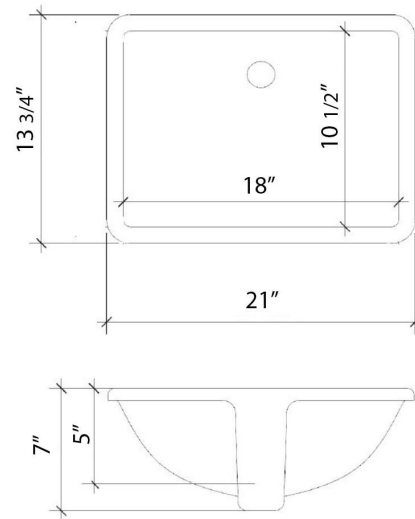

VANDERLOC

49" SILESTONE® QUARTZ VANITY TOP - Desert Silver
Single Rectangle Left Offset Sink (Single faucet hole)

C-49-SRLO.SH.ds

Technical Information

All product dimensions are nominal.

- Installation: Vanity Top
- Number of deck holes: 1

C-49-SRLO.SH.ec

Technical Information

All product dimensions are nominal.

- Installation: Vanity Top
- Number of deck holes: 1

Notes

Install this product according to the installation instructions.

Sink Specifications

Notes

Install this product according to the installation instructions.

Sink Specifications

- 8" (203mm) deep
- 1-11/16" (49mm) drain opening
- Minimum cabinet size: 21"

VANDERLOC

49" SILESTONE® QUARTZ VANITY TOP - Ethereal Glow Single Rectangle Left Offset Sink (Single faucet hole)