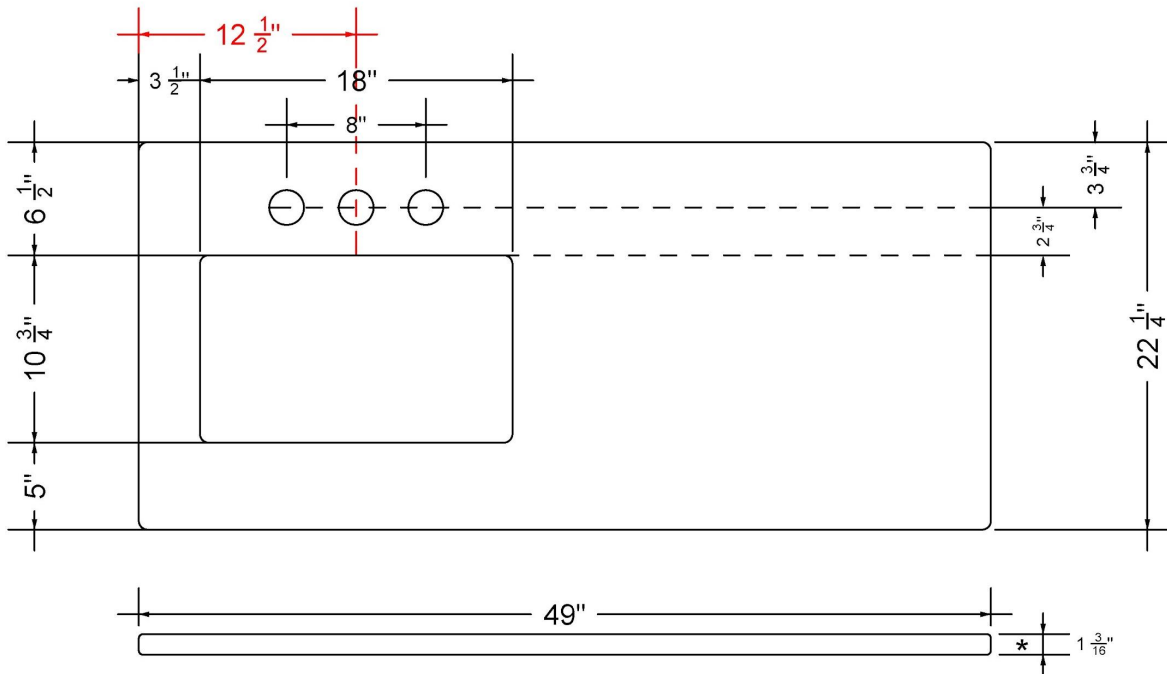

VANDERLOC

49" SILESTONE® QUARTZ VANITY TOP - Helix
Single Rectangle Left Offset Sink (Widespread faucet hole)

C-49-SRLO.WS.he

Technical Information

All product dimensions are nominal.

- Installation: Vanity Top
- Number of deck holes: 3

Notes

Install this product according to the installation instructions.