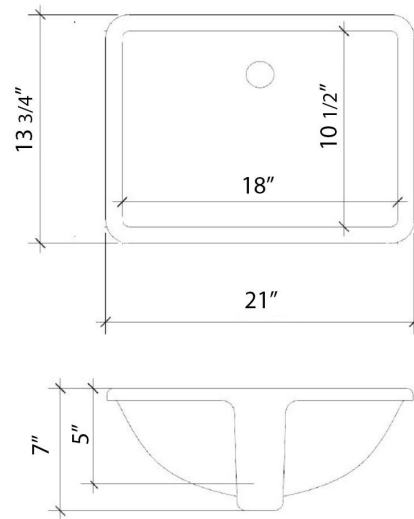

C-49-SRRO.SH.eg

Technical Information

All product dimensions are nominal.

- Installation: Vanity Top
- Number of deck holes: 1

Notes

Install this product according to the installation instructions.

Sink Specifications

C-49-SRRO.SH.he

Technical Information

All product dimensions are nominal.

- Installation: Vanity Top
- Number of deck holes: 1

Notes

Install this product according to the installation instructions.

Sink Specifications

VANDERLOC

49" SILESTONE® QUARTZ VANITY TOP - Ethereal Glow
Single Rectangle Right Offset Sink (Widespread faucet hole)

C-49-SRRO.WS.eg

Technical Information

All product dimensions are nominal.

- Installation: Vanity Top
- Number of deck holes: 3

Notes

Install this product according to the installation instructions.

Sink Specifications

- 8" (203mm) deep
- 1-11/16" (49mm) drain opening
- Minimum cabinet size: 21"

VANDERLOC

49" SILESTONE® QUARTZ VANITY TOP - Helix
Single Rectangle Right Offset Sink (Widespread faucet hole)