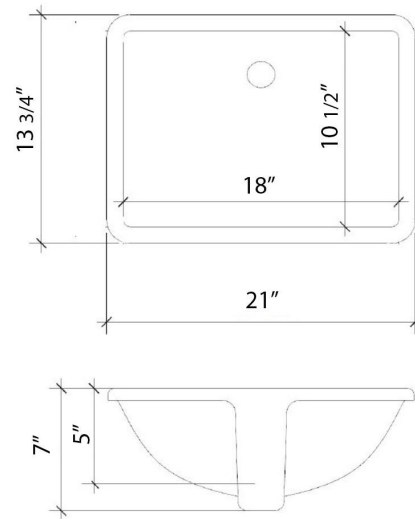

C-49-SRRO.SH.ec

Technical Information

All product dimensions are nominal.

- Installation: Vanity Top
- Number of deck holes: 1

Notes

Install this product according to the installation instructions.

Sink Specifications

- 8" (203mm) deep
- 1-11/16" (49mm) drain opening
- Minimum cabinet size: 21"

VANDERLOC

49" SILESTONE® QUARTZ VANITY TOP - Eternal Noir Single Rectangle Right Offset Sink (Single faucet hole)

C-49-SRRO.SH.en