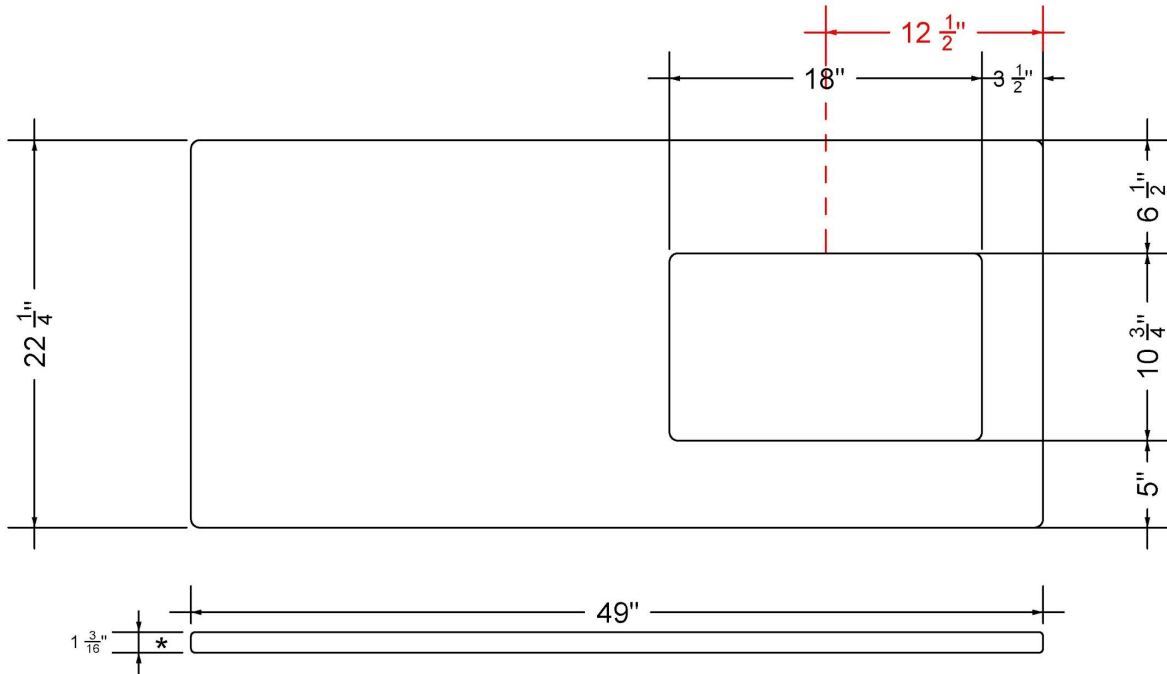

VANDERLOC

49" SILESTONE® QUARTZ VANITY TOP - Helix
Single Rectangle Right Offset Sink (No faucet hole)

C-49-SRRO.NH.he

Technical Information

All product dimensions are nominal.

- Installation: Vanity Top
- Number of deck holes: 0

Notes

Install this product according to the installation instructions.