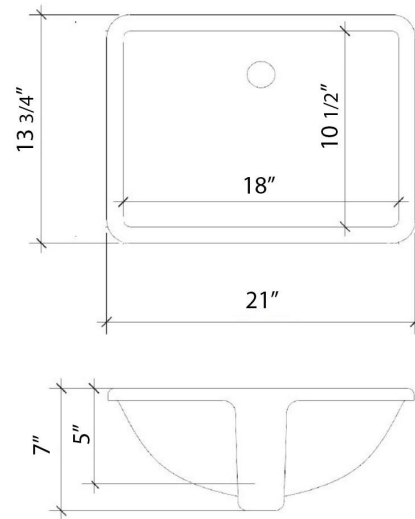

All product dimensions are nominal.

- Installation: Vanity Top
- Number of deck holes: 3

Notes

Install this product according to the installation instructions.

Sink Specifications

- 8" (203mm) deep
- 1-11/16" (49mm) drain opening
- Minimum cabinet size: 21"

C-49-SRRO.NH.en

Technical Information

All product dimensions are nominal.

- Installation: Vanity Top
- Number of deck holes: 0

Notes

Install this product according to the installation instructions.

Sink Specifications