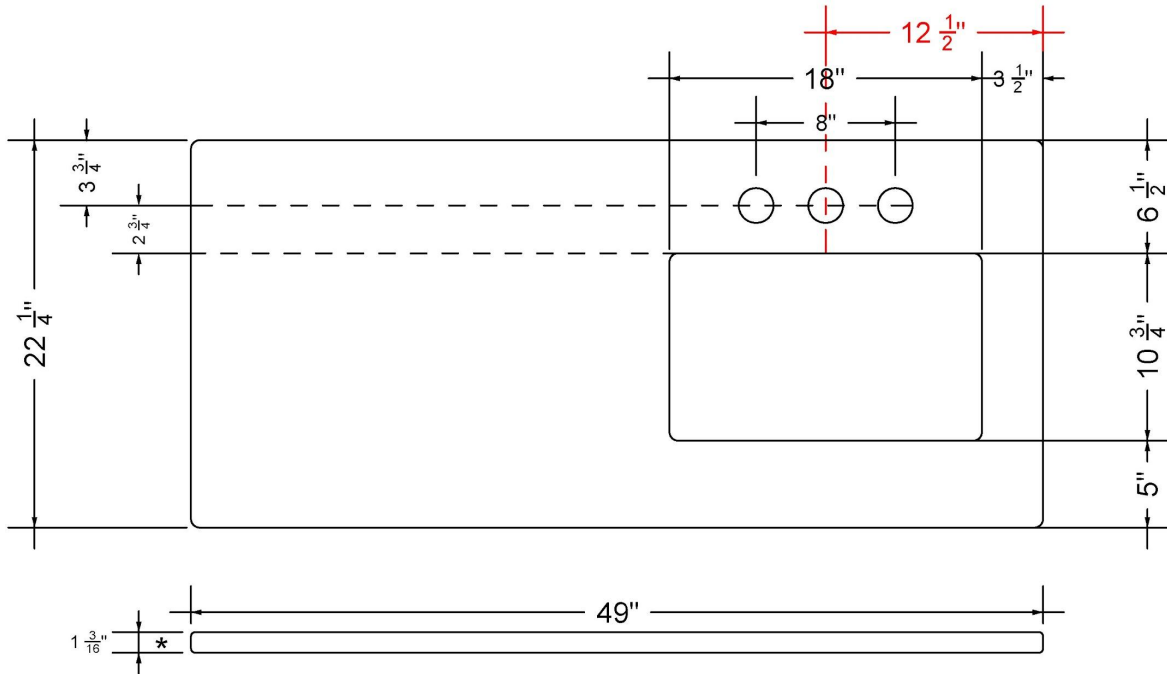

VANDERLOC

49" SILESTONE® QUARTZ VANITY TOP - Desert Silver
Single Rectangle Right Offset Sink (Widespread faucet hole)

C-49-SRRO.WS.ds

Technical Information

All product dimensions are nominal.

- Installation: Vanity Top
- Number of deck holes: 3

Notes

Install this product according to the installation instructions.