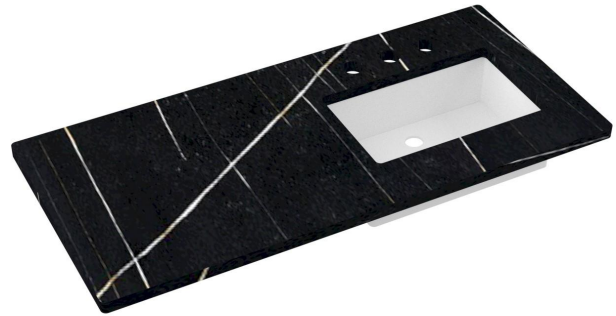

- Vanderloc® Rectangle Sink (White Porcelain)
- Sink mounting hardware (screws)

Optional Products

- C-49B.en Silestone® Quartz backsplash

Codes/Standards

- N/A

Vanderloc® One-Year Limited Warranty

- For product warranty information visit www.vanderloc.com