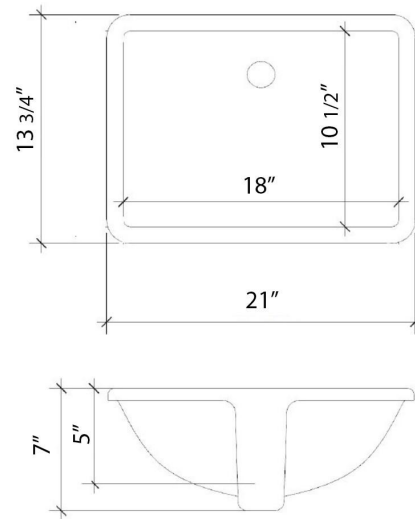

C-49-SRRO.SH.eg

Technical Information

All product dimensions are nominal.

- Installation: Vanity Top
- Number of deck holes: 1

Notes

Install this product according to the installation instructions.

Sink Specifications

- 8" (203mm) deep
- 1-11/16" (49mm) drain opening
- Minimum cabinet size: 21"

VANDERLOC

49" SILESTONE® QUARTZ VANITY TOP - Helix
Single Rectangle Right Offset Sink (Single faucet hole)

C-49-SRRO.SH.he

Features