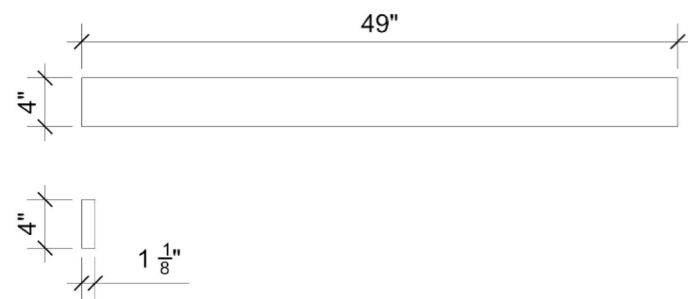

VANDERLOC

49" Quartz Backsplash White Zeus **C-49B.wz**

Features

- 4" Quartz Backsplash

Material

- Silestone® Quartz

Codes/Standards

- None Applicable

Notes

- Install this product according to the installation instructions

Technical Information

- All product dimensions are nominal

Vanderloc® One-Year Limited Warranty

- For product warranty information visit www.vanderloc.com

Available Colors/Finishes

Color tiles intended for reference only.

Color	Code	Description
	DS	Desert Silver
	EC	Eternal Charcoal
	EN	Eternal Noir
	EG	Ethereal Glow
	HE	Helix
	WZ	White Zeus