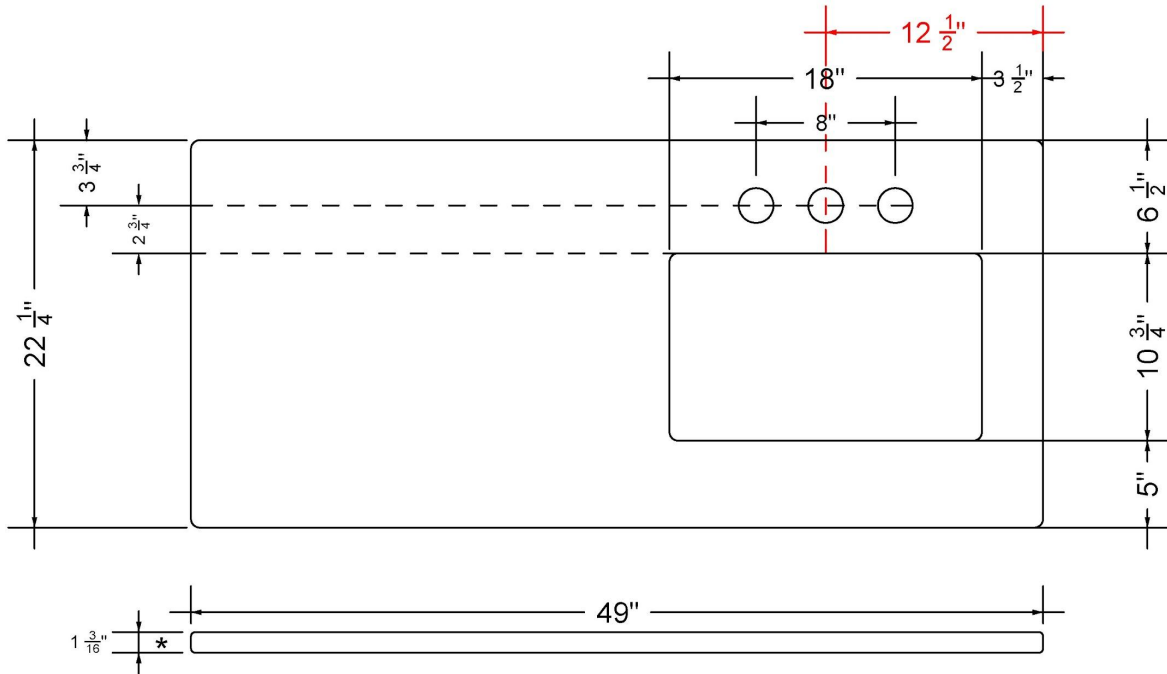

Technical Information

All product dimensions are nominal.

- Installation: Vanity Top
- Number of deck holes: 3

Notes

Install this product according to the installation instructions.