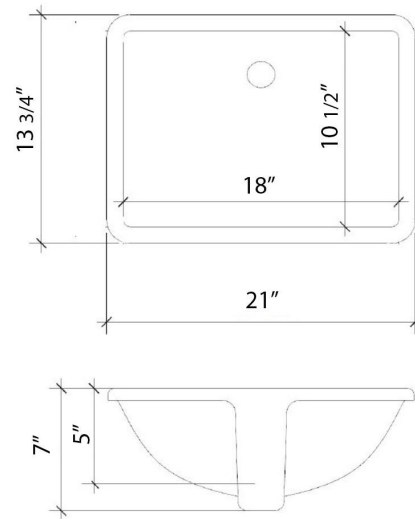

C-49-SRRO.NH.wz

Technical Information

All product dimensions are nominal.

- Installation: Vanity Top
- Number of deck holes: 0

Notes

Install this product according to the installation instructions.

Sink Specifications