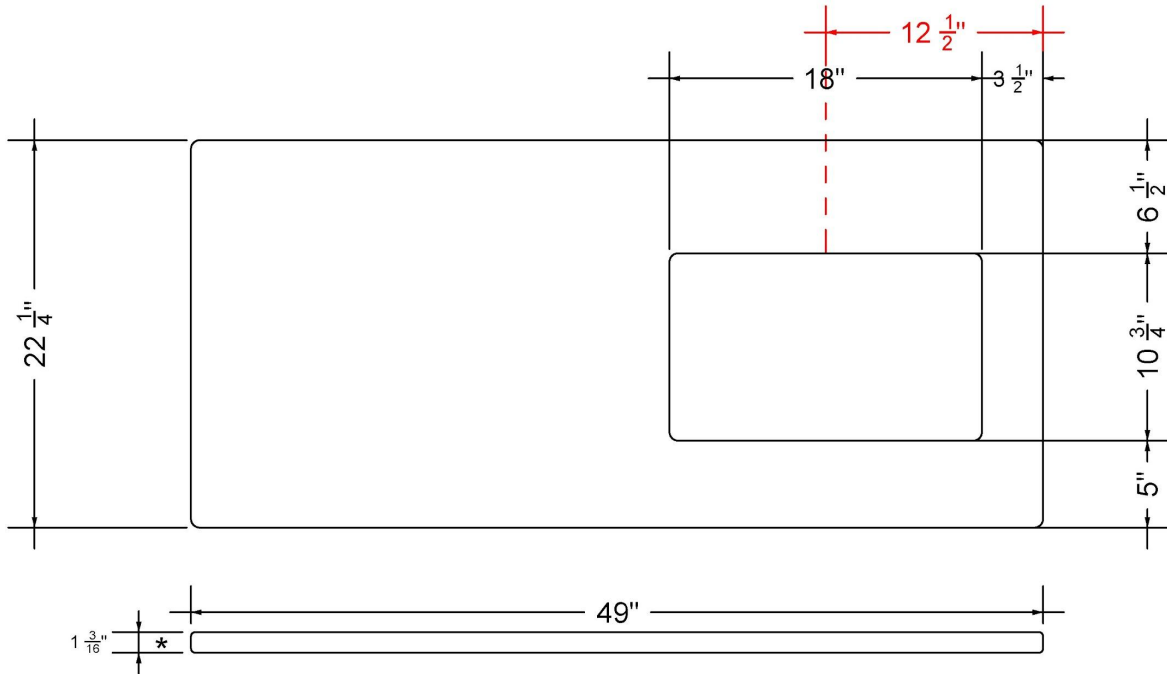

VANDERLOC

49" SILESTONE® QUARTZ VANITY TOP - Eternal Noir
Single Rectangle Right Offset Sink (No faucet hole)

C-49-SRRO.NH.en

Technical Information

All product dimensions are nominal.

- Installation: Vanity Top
- Number of deck holes: 0

Notes

Install this product according to the installation instructions.