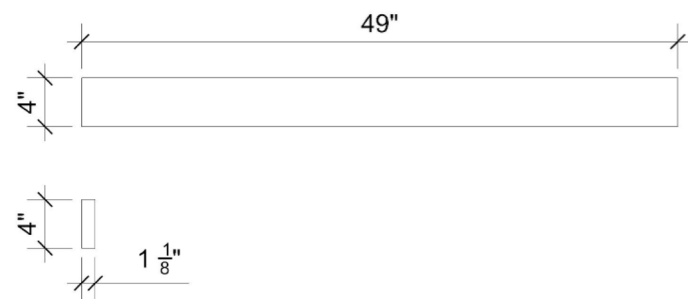

VANDERLOC

49" Quartz Backsplash Eternal Charcoal **C-49B.ec**

Features

- 4" Quartz Backsplash

Material

- Silestone® Quartz

Codes/Standards

- None Applicable

Notes

- Install this product according to the installation instructions

Technical Information

- All product dimensions are nominal

Vanderloc® One-Year Limited Warranty

- For product warranty information visit www.vanderloc.com

Available Colors/Finishes

Color tiles intended for reference only.

Color	Code	Description
	DS	Desert Silver
	EC	Eternal Charcoal
	EN	Eternal Noir
	EG	Ethereal Glow
	HE	Helix
	WZ	White Zeus