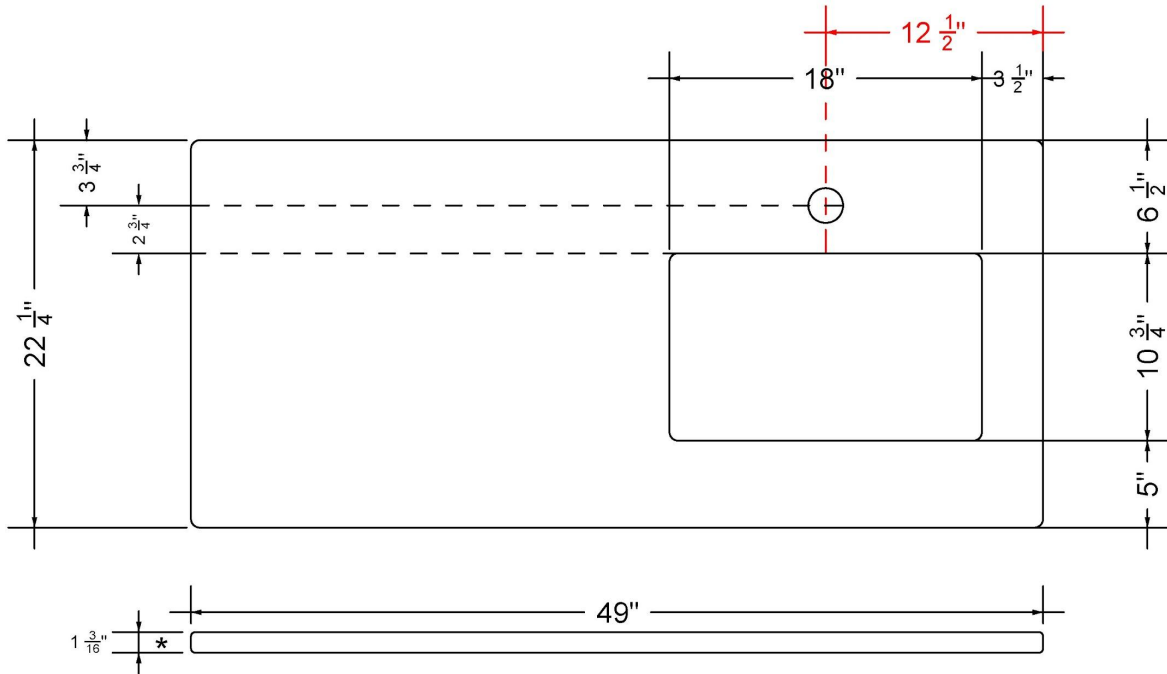

VANDERLOC

49" SILESTONE® QUARTZ VANITY TOP - Desert Silver
Single Rectangle Right Offset Sink (Single faucet hole)

C-49-SRRO.SH.ds

Technical Information

All product dimensions are nominal.

- Installation: Vanity Top
- Number of deck holes: 1