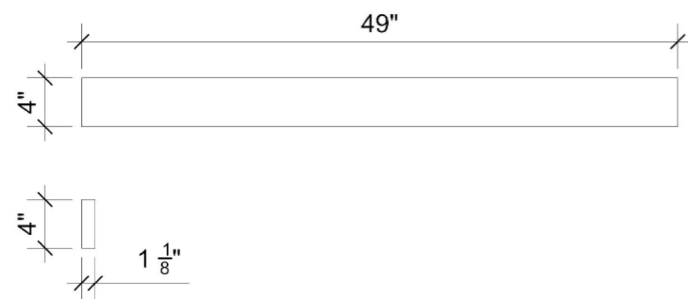

VANDERLOC

49" Quartz Backsplash Ethereal Glow **C-49B.eg**

Features

- 4" Quartz Backsplash

Material

- Silestone® Quartz

Codes/Standards

- None Applicable

Notes

- Install this product according to the installation instructions

Technical Information

- All product dimensions are nominal

Vanderloc® One-Year Limited Warranty

- For product warranty information visit www.vanderloc.com

Available Colors/Finishes

Color tiles intended for reference only.

Color	Code	Description
	DS	Desert Silver
	EC	Eternal Charcoal
	EN	Eternal Noir
	EG	Ethereal Glow
	HE	Helix
	WZ	White Zeus