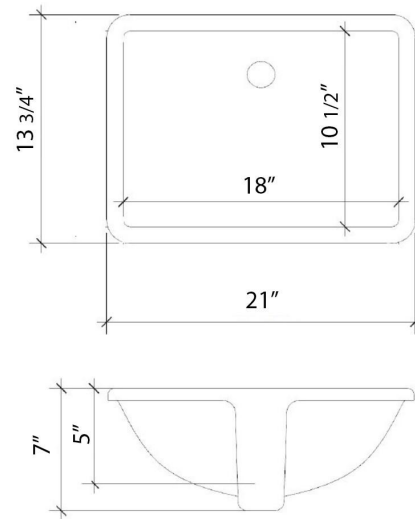

C-49-SRRO.SH.ec

Technical Information

All product dimensions are nominal.

- Installation: Vanity Top
- Number of deck holes: 1

Notes

Install this product according to the installation instructions.

Sink Specifications

C-49-SRRO.SH.en

Technical Information

All product dimensions are nominal.

- Installation: Vanity Top
- Number of deck holes: 1

Notes

Install this product according to the installation instructions.

Sink Specifications

VANDERLOC

49" SILESTONE® QUARTZ VANITY TOP - Eternal Charcoal
Single Rectangle Right Offset Sink (Widespread faucet hole)

C-49-SRRO.WS.ec

Technical Information

All product dimensions are nominal.

- Installation: Vanity Top
- Number of deck holes: 3

Notes

Install this product according to the installation instructions.

Sink Specifications

- 8" (203mm) deep
- 1-11/16" (49mm) drain opening
- Minimum cabinet size: 21"

VANDERLOC

49" SILESTONE® QUARTZ VANITY TOP - Eternal Noir
Single Rectangle Right Offset Sink (Widespread faucet hole)