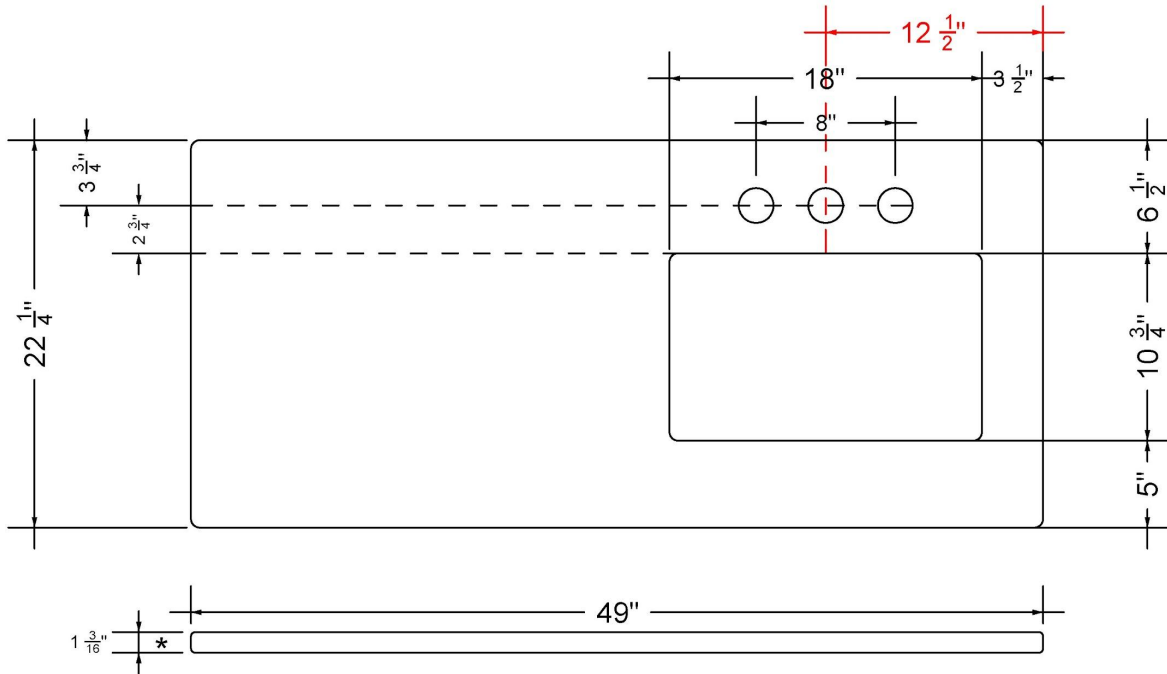

VANDERLOC

49" SILESTONE® QUARTZ VANITY TOP - Ethereal Glow
Single Rectangle Right Offset Sink (Widespread faucet hole)

C-49-SRRO.WS.eg

Technical Information

All product dimensions are nominal.

- Installation: Vanity Top
- Number of deck holes: 3

Notes

Install this product according to the installation instructions.