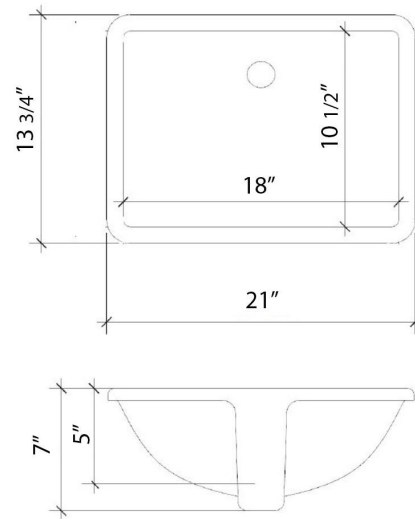

VANDERLOC

49" SILESTONE® QUARTZ VANITY TOP - Desert Silver
Single Rectangle Right Offset Sink (Single faucet hole)

C-49-SRRO.SH.ds

Technical Information

All product dimensions are nominal.

- Installation: Vanity Top
- Number of deck holes: 1

C-49-SRRO.SH.ec

Technical Information

All product dimensions are nominal.

- Installation: Vanity Top
- Number of deck holes: 1

Notes

Install this product according to the installation instructions.

Sink Specifications

C-49-SRRO.SH.en

Technical Information

All product dimensions are nominal.

- Installation: Vanity Top
- Number of deck holes: 1

Notes

Install this product according to the installation instructions.

Sink Specifications

Notes

Install this product according to the installation instructions.

Sink Specifications

- 8" (203mm) deep
- 1-11/16" (49mm) drain opening
- Minimum cabinet size: 21"

VANDERLOC

49" SILESTONE® QUARTZ VANITY TOP - Desert Silver
Single Rectangle Right Offset Sink (Widespread faucet hole)