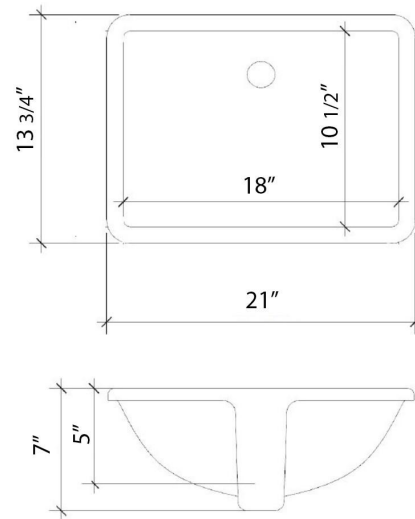

VANDERLOC

49" SILESTONE® QUARTZ VANITY TOP - Desert Silver
Single Rectangle Right Offset Sink (Single faucet hole)

C-49-SRRO.SH.ds

Technical Information

All product dimensions are nominal.

- Installation: Vanity Top
- Number of deck holes: 1

Notes

Install this product according to the installation instructions.

Sink Specifications

- 8" (203mm) deep
- 1-11/16" (49mm) drain opening
- Minimum cabinet size: 21"

VANDERLOC

49" SILESTONE® QUARTZ VANITY TOP - Eternal Charcoal Single Rectangle Right Offset Sink (Single faucet hole)