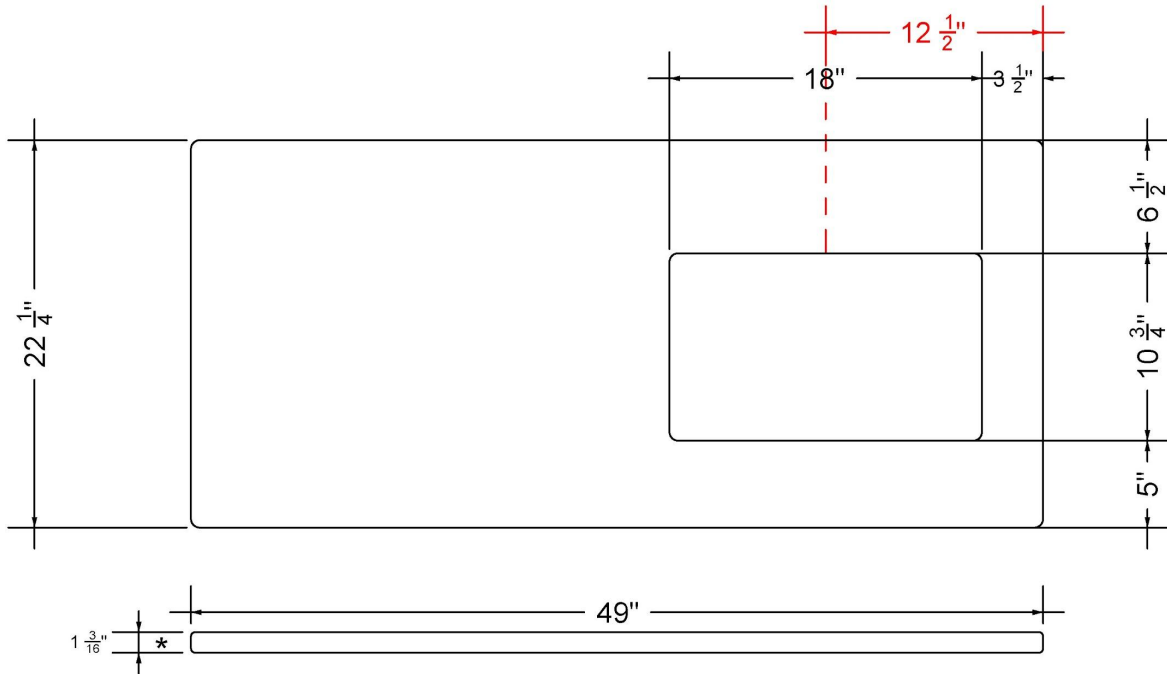

VANDERLOC

49" SILESTONE® QUARTZ VANITY TOP - Eternal Charcoal
Single Rectangle Right Offset Sink (No faucet hole)

C-49-SRRO.NH.ec

Technical Information

All product dimensions are nominal.

- Installation: Vanity Top
- Number of deck holes: 0

Notes

Install this product according to the installation instructions.