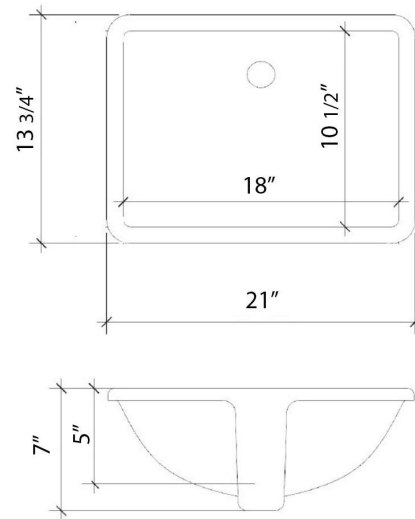

C-49-SRRO.NH.he

Technical Information

All product dimensions are nominal.

- Installation: Vanity Top
- Number of deck holes: 0

Notes

Install this product according to the installation instructions.

Sink Specifications