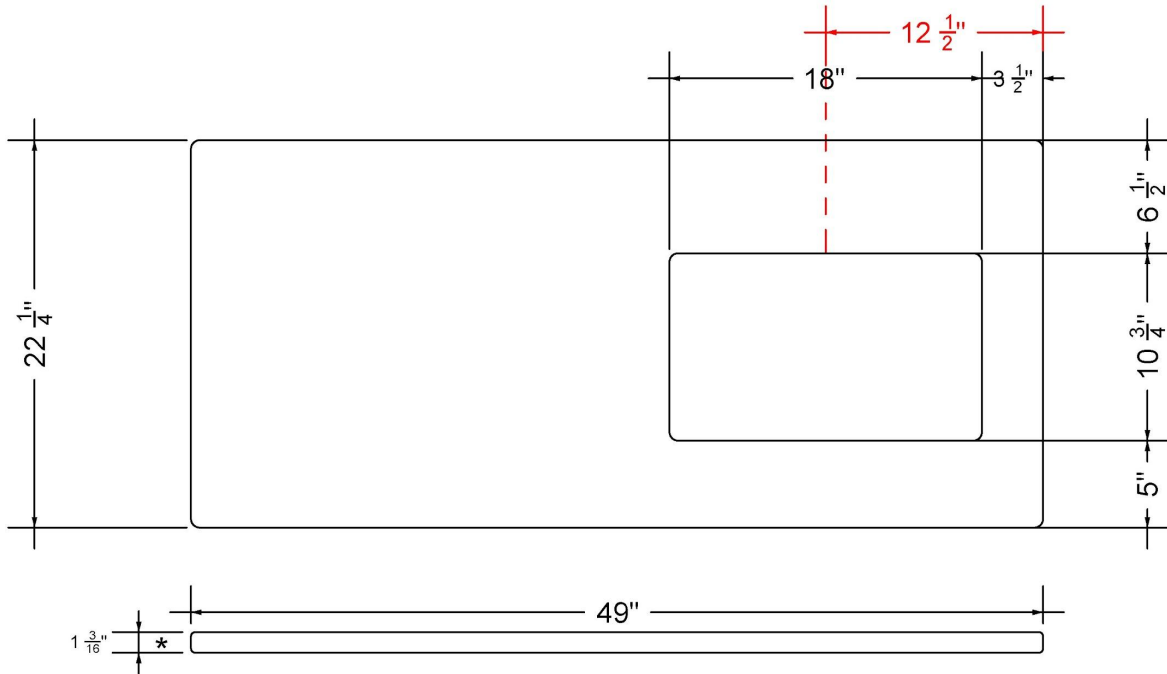

VANDERLOC

49" SILESTONE® QUARTZ VANITY TOP - Ethereal Glow Single Rectangle Right Offset Sink (No faucet hole)

C-49-SRRO.NH.eg

Technical Information

All product dimensions are nominal.

- Installation: Vanity Top
- Number of deck holes: 0

Notes

Install this product according to the installation instructions.