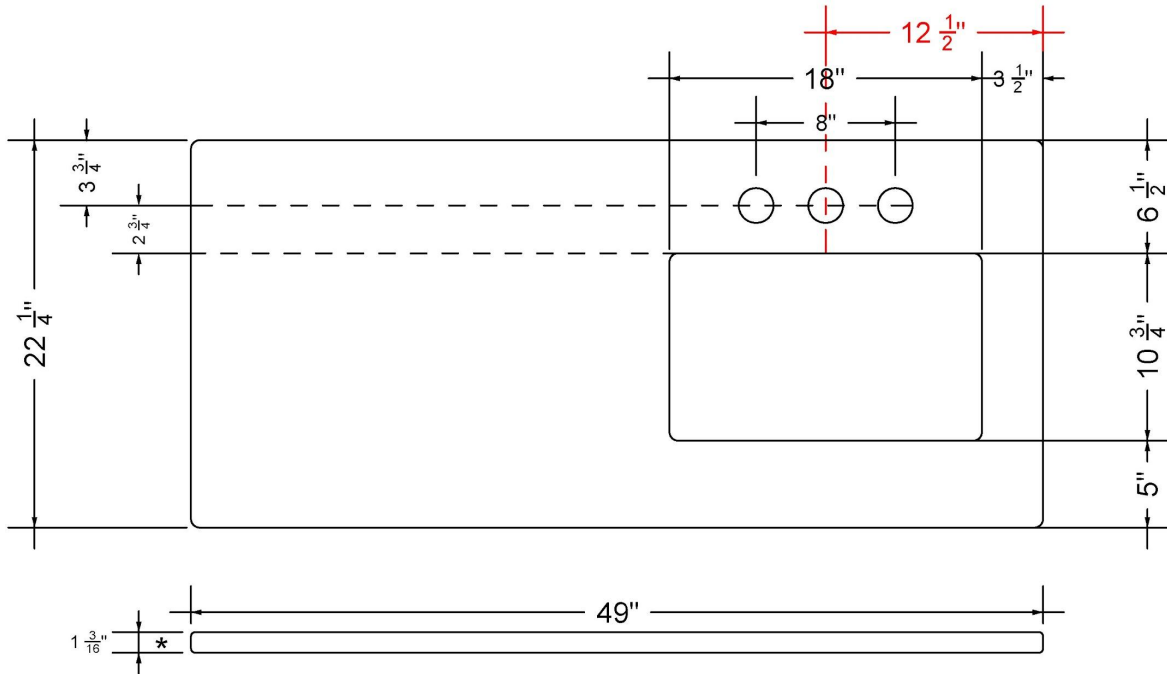

VANDERLOC

49" SILESTONE® QUARTZ VANITY TOP - Helix
Single Rectangle Right Offset Sink (Widespread faucet hole)

C-49-SRRO.WS.he

Technical Information

All product dimensions are nominal.

- Installation: Vanity Top
- Number of deck holes: 3

Notes

Install this product according to the installation instructions.