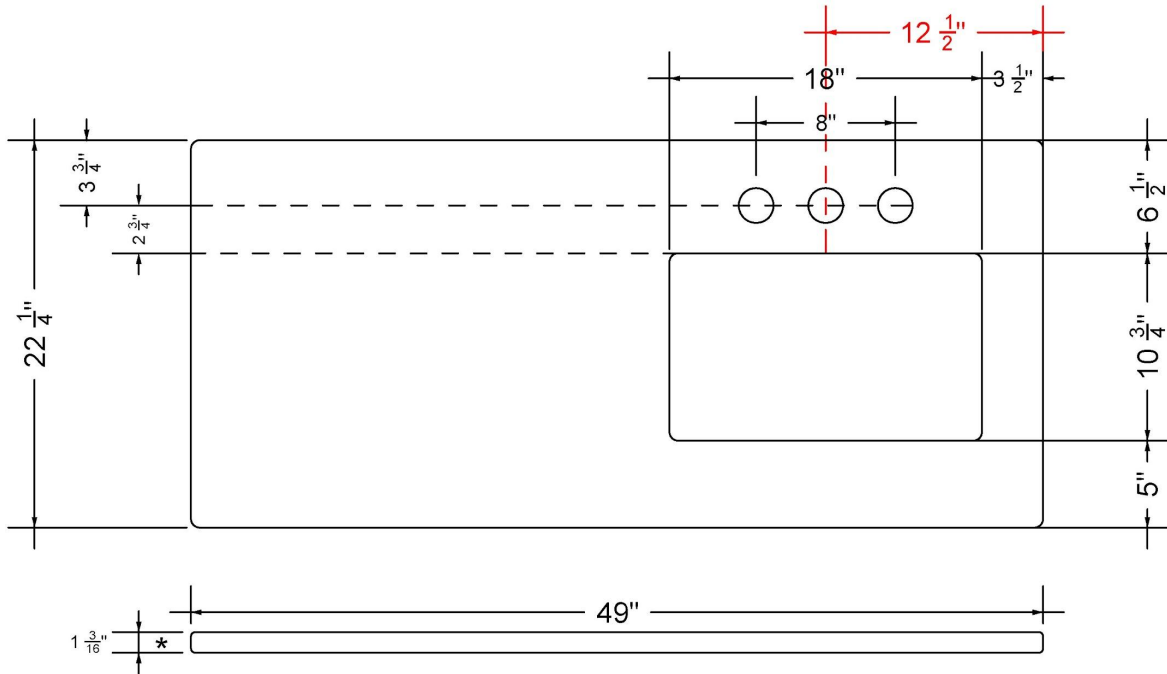

VANDERLOC

49" SILESTONE® QUARTZ VANITY TOP - Eternal Charcoal
Single Rectangle Right Offset Sink (Widespread faucet hole)

C-49-SRRO.WS.ec

Technical Information

All product dimensions are nominal.

- Installation: Vanity Top
- Number of deck holes: 3

Notes

Install this product according to the installation instructions.