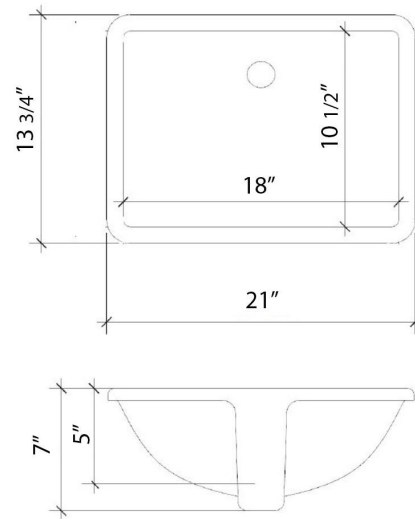

All product dimensions are nominal.

- Installation: Vanity Top
- Number of deck holes: 3

Notes

Install this product according to the installation instructions.

Sink Specifications

- 8" (203mm) deep
- 1-11/16" (49mm) drain opening
- Minimum cabinet size: 21"

Notes

Install this product according to the installation instructions.

Sink Specifications

- 8" (203mm) deep
- 1-11/16" (49mm) drain opening
- Minimum cabinet size: 21"

VANDERLOC

49" SILESTONE® QUARTZ VANITY TOP - Eternal Noir
Single Rectangle Right Offset Sink (No faucet hole)