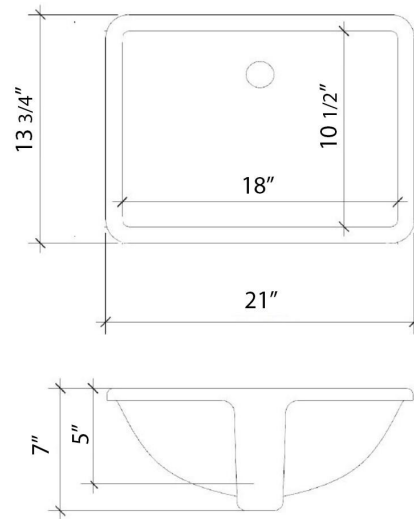

All product dimensions are nominal.

- Installation: Vanity Top
- Number of deck holes: 3

Notes

Install this product according to the installation instructions.

Sink Specifications

- 8" (203mm) deep
- 1-11/16" (49mm) drain opening
- Minimum cabinet size: 21"

C-49-SRRO.WS.wz

Technical Information

All product dimensions are nominal.

- Installation: Vanity Top
- Number of deck holes: 3

Notes

Install this product according to the installation instructions.

Sink Specifications