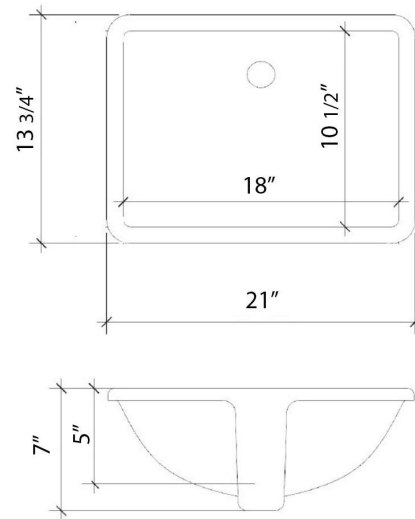

C-49-SRRO.SH.en

Technical Information

All product dimensions are nominal.

- Installation: Vanity Top
- Number of deck holes: 1

Notes

Install this product according to the installation instructions.

Sink Specifications

C-49-SRRO.SH.eg

Technical Information

All product dimensions are nominal.

- Installation: Vanity Top
- Number of deck holes: 1

Notes

Install this product according to the installation instructions.

Sink Specifications

All product dimensions are nominal.

- Installation: Vanity Top
- Number of deck holes: 3

Notes

Install this product according to the installation instructions.

Sink Specifications

- 8" (203mm) deep
- 1-11/16" (49mm) drain opening
- Minimum cabinet size: 21"