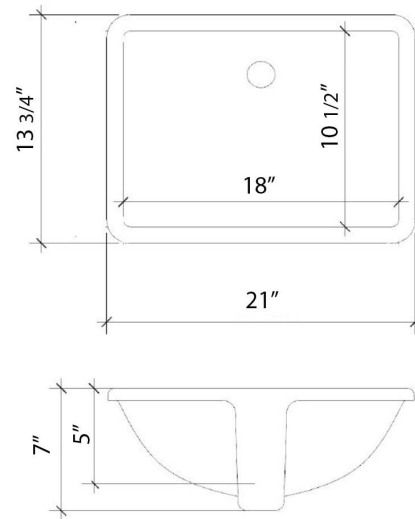

C-49-SRRO.SH.he

Technical Information

All product dimensions are nominal.

- Installation: Vanity Top
- Number of deck holes: 1

Notes

Install this product according to the installation instructions.

Sink Specifications

All product dimensions are nominal.

- Installation: Vanity Top
- Number of deck holes: 3

Notes

Install this product according to the installation instructions.

Sink Specifications

- 8" (203mm) deep
- 1-11/16" (49mm) drain opening
- Minimum cabinet size: 21"

C-49-SRRO.WS.he

Technical Information

All product dimensions are nominal.

- Installation: Vanity Top
- Number of deck holes: 3

Notes

Install this product according to the installation instructions.

Sink Specifications

- 8" (203mm) deep
- 1-11/16" (49mm) drain opening
- Minimum cabinet size: 21"

VANDERLOC

49" SILESTONE® QUARTZ VANITY TOP - White Zeus
Single Rectangle Right Offset Sink (Widespread faucet hole)

C-49-SRRO.WS.wz