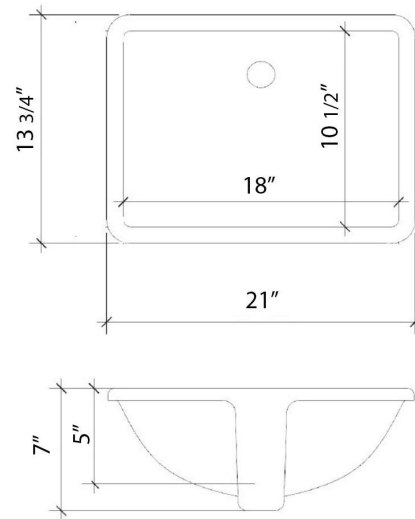

VANDERLOC

49" SILESTONE® QUARTZ VANITY TOP - Desert Silver
Single Rectangle Right Offset Sink (Single faucet hole)

C-49-SRRO.SH.ds

Technical Information

All product dimensions are nominal.

- Installation: Vanity Top
- Number of deck holes: 1

C-49-SRRO.SH.ec

Technical Information

All product dimensions are nominal.

- Installation: Vanity Top
- Number of deck holes: 1

Notes

Install this product according to the installation instructions.

Sink Specifications

C-49-SRRO.SH.he

Technical Information

All product dimensions are nominal.

- Installation: Vanity Top
- Number of deck holes: 1

Notes

Install this product according to the installation instructions.

Sink Specifications

- 8" (203mm) deep
- 1-11/16" (49mm) drain opening
- Minimum cabinet size: 21"

VANDERLOC

49" SILESTONE® QUARTZ VANITY TOP - White Zeus Single Rectangle Right Offset Sink (Single faucet hole)

C-49-SRRO.SH.wz