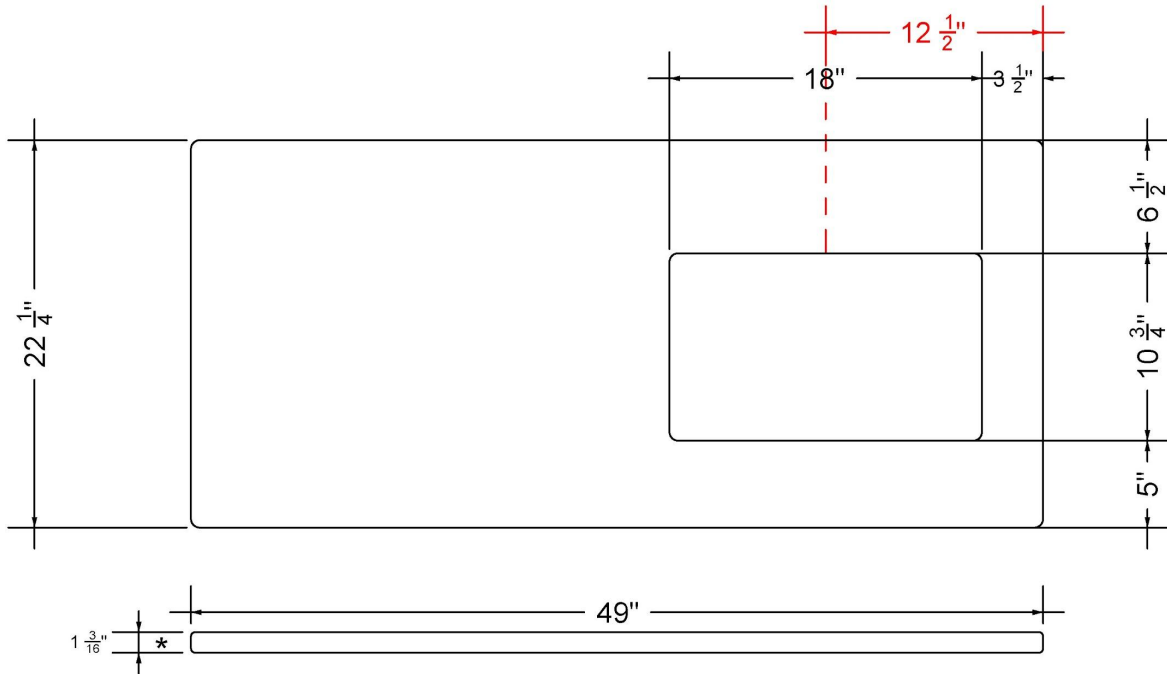

VANDERLOC

49" SILESTONE® QUARTZ VANITY TOP - White Zeus
Single Rectangle Right Offset Sink (No faucet hole)

C-49-SRRO.NH.wz

Technical Information

All product dimensions are nominal.

- Installation: Vanity Top
- Number of deck holes: 0

Notes

Install this product according to the installation instructions.