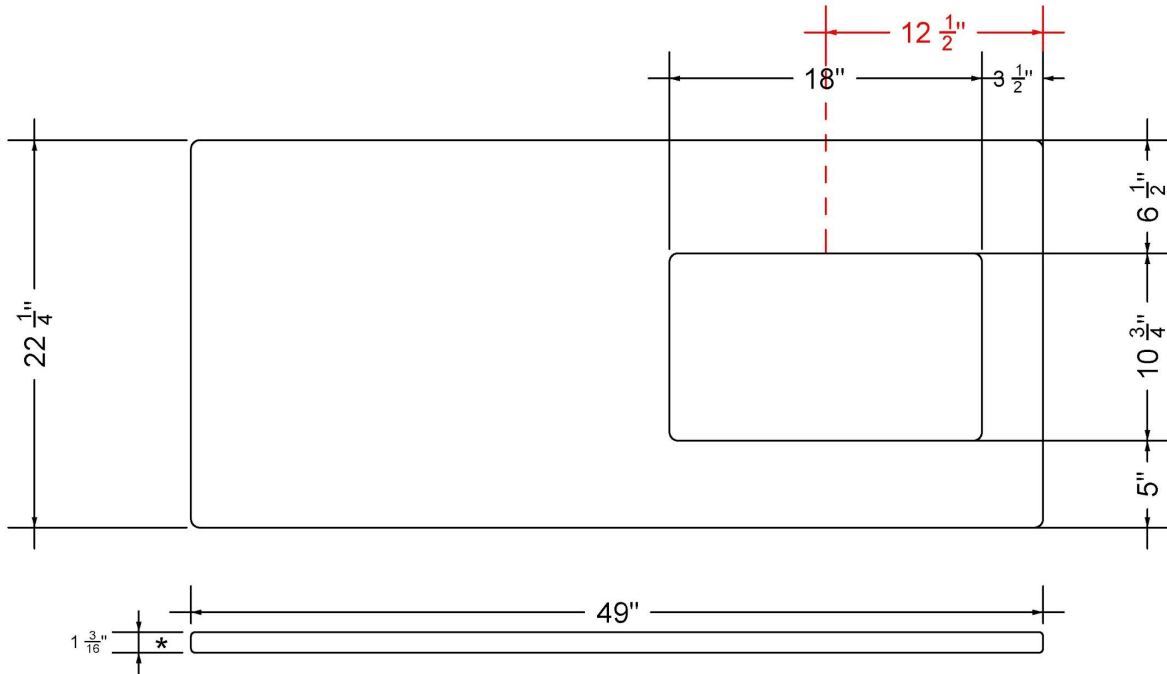

VANDERLOC

49" SILESTONE® QUARTZ VANITY TOP - Desert Silver
Single Rectangle Right Offset Sink (No faucet hole)

C-49-SRRO.NH.ds

Technical Information

All product dimensions are nominal.

- Installation: Vanity Top
- Number of deck holes: 0

Notes

Install this product according to the installation instructions.