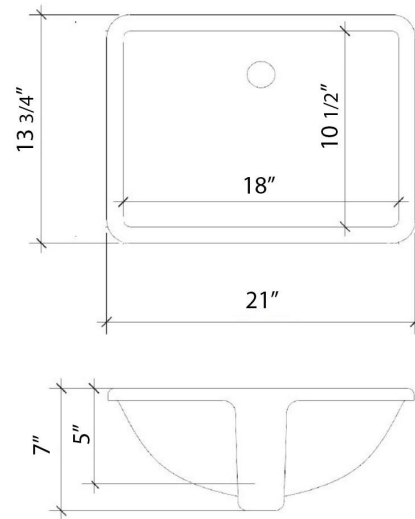

C-49-SRRO.SH.ec

Technical Information

All product dimensions are nominal.

- Installation: Vanity Top
- Number of deck holes: 1

Notes

Install this product according to the installation instructions.

Sink Specifications

C-49-SRRO.SH.en

Technical Information

All product dimensions are nominal.

- Installation: Vanity Top
- Number of deck holes: 1

Notes

Install this product according to the installation instructions.

Sink Specifications

C-49-SRRO.WS.ds

Technical Information

All product dimensions are nominal.

- Installation: Vanity Top
- Number of deck holes: 3

Notes

Install this product according to the installation instructions.

Sink Specifications

- 8" (203mm) deep
- 1-11/16" (49mm) drain opening
- Minimum cabinet size: 21"

Features

- Square sink cutout
- Single and widespread faucet

Material

- Silestone® Quartz

Installation

- Vanity top
- Widespread faucet hole
- Vanderloc® Rectangle Sink