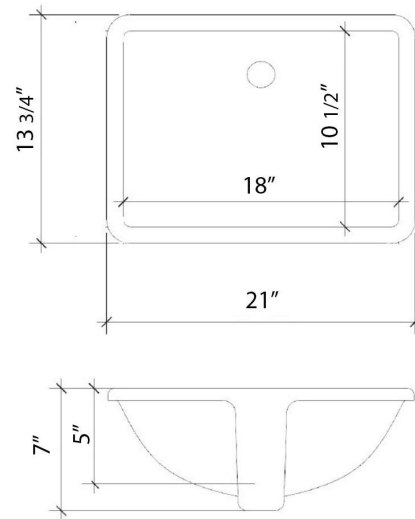

C-49-SRRO.WS.ds

Technical Information

All product dimensions are nominal.

- Installation: Vanity Top
- Number of deck holes: 3

Notes

Install this product according to the installation instructions.

Sink Specifications

All product dimensions are nominal.

- Installation: Vanity Top
- Number of deck holes: 3

Notes

Install this product according to the installation instructions.

Sink Specifications

- 8" (203mm) deep
- 1-11/16" (49mm) drain opening
- Minimum cabinet size: 21"

C-49-SRRO.NH.ds

Technical Information

All product dimensions are nominal.

- Installation: Vanity Top
- Number of deck holes: 0

Notes

Install this product according to the installation instructions.

Sink Specifications