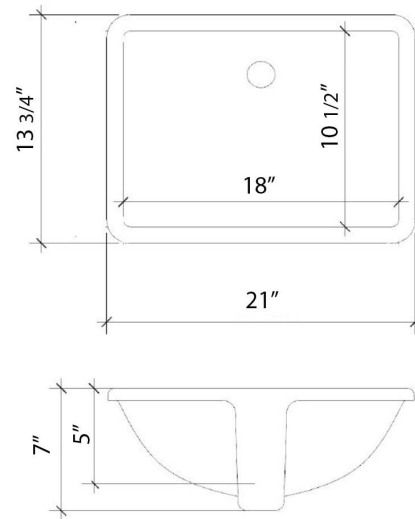

C-49-SRRO.SH.en

Technical Information

All product dimensions are nominal.

- Installation: Vanity Top
- Number of deck holes: 1

Notes

Install this product according to the installation instructions.

Sink Specifications

- 8" (203mm) deep
- 1-11/16" (49mm) drain opening
- Minimum cabinet size: 21"

VANDERLOC

49" SILESTONE® QUARTZ VANITY TOP - Ethereal Glow Single Rectangle Right Offset Sink (Single faucet hole)

C-49-SRRO.SH.eg