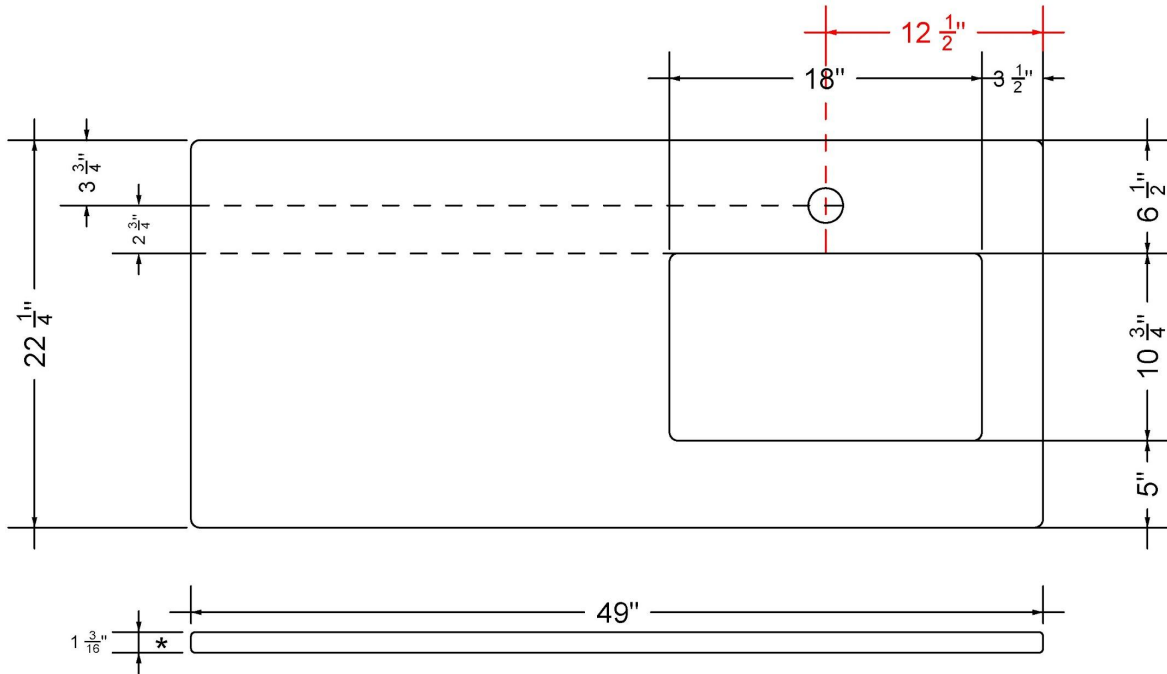

C-49-SRRO.SH.ec

Technical Information

All product dimensions are nominal.

- Installation: Vanity Top
- Number of deck holes: 1

Notes

Install this product according to the installation instructions.

Sink Specifications