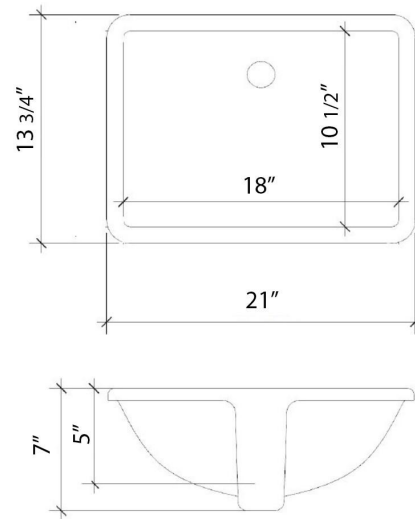

C-49-SRRO.NH.eg

Technical Information

All product dimensions are nominal.

- Installation: Vanity Top
- Number of deck holes: 0

Notes

Install this product according to the installation instructions.

Sink Specifications