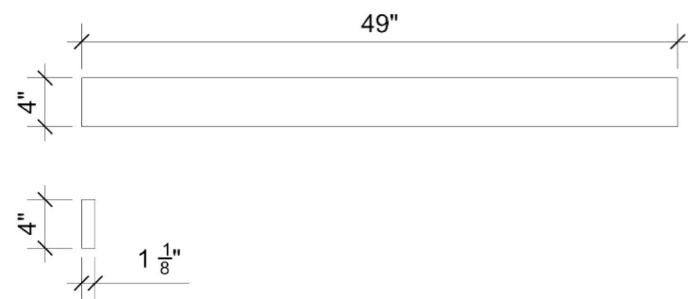

VANDERLOC

49" Quartz Backsplash Desert Silver **C-49B.ds**

Features

- 4" Quartz Backsplash

Material

- Silestone® Quartz

Codes/Standards

- None Applicable

Notes

- Install this product according to the installation instructions

Technical Information

- All product dimensions are nominal

Vanderloc® One-Year Limited Warranty

- For product warranty information visit www.vanderloc.com

Available Colors/Finishes

Color tiles intended for reference only.

Color	Code	Description
	DS	Desert Silver
	EC	Eternal Charcoal
	EN	Eternal Noir
	EG	Ethereal Glow
	HE	Helix
	WZ	White Zeus