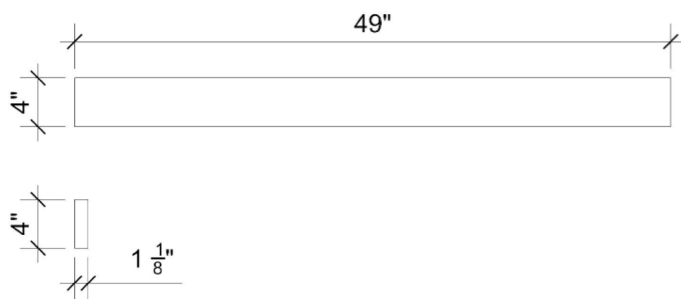

Available Colors/Finishes

Color tiles intended for reference only.

Color	Code	Description
	DS	Desert Silver
	EC	Eternal Charcoal
	EN	Eternal Noir
	EG	Ethereal Glow
	HE	Helix
	WZ	White Zeus