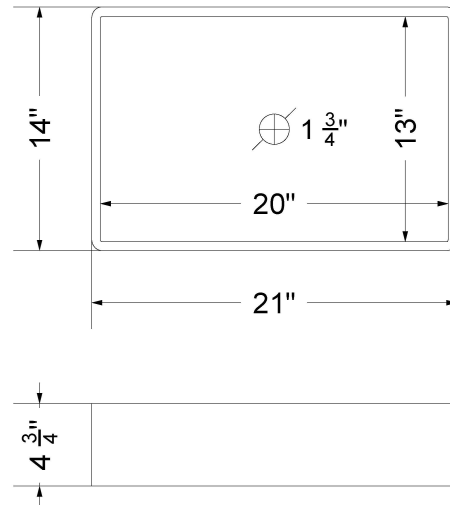

Sink Specifications

- 4-3/4" (82.55mm) deep
- 1-3/4" (6.35mm) drain opening
- Minimum cabinet size: 24"