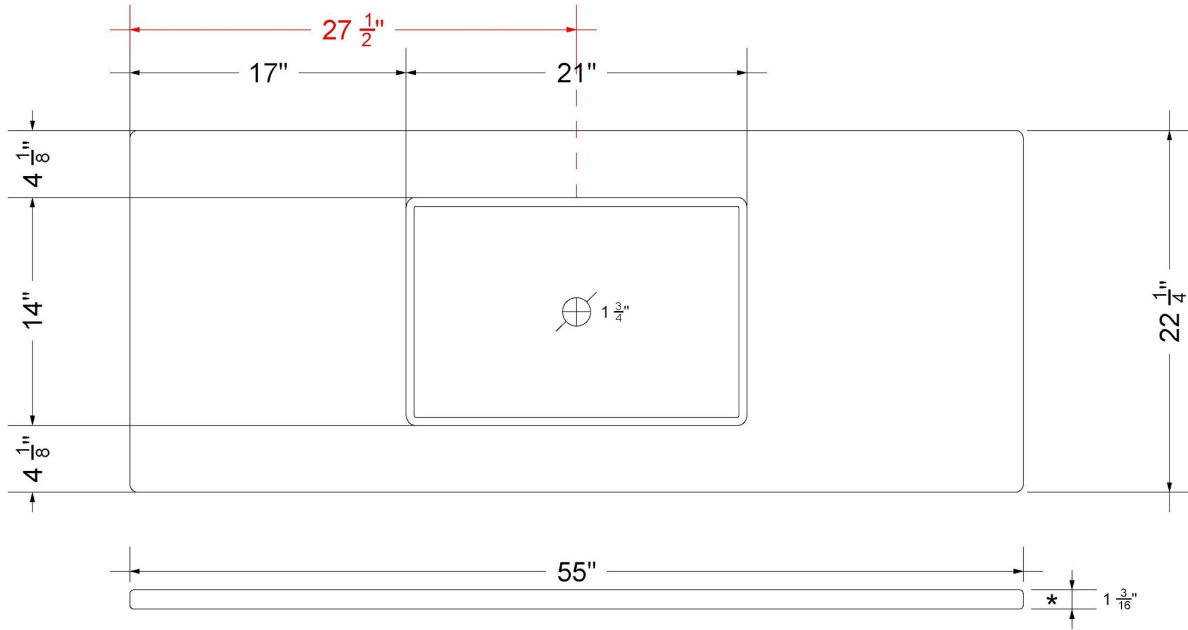

Technical Information

All product dimensions are nominal.

- Installation: Vanity Top
- Number of deck holes: 0

Notes

Install this product according to the installation instructions.