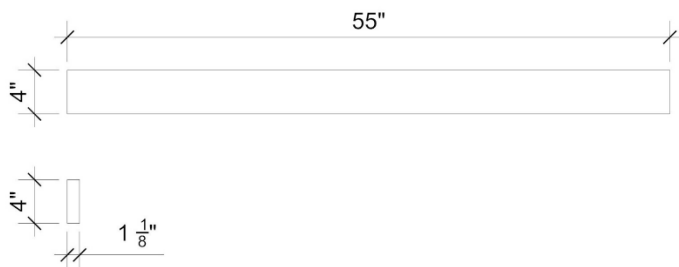

VANDERLOC

55" Quartz Backsplash Eternal Charcoal **C-55B.ec**

Features

- 4" Quartz Backsplash

Material

- Silestone® Quartz

Codes/Standards

- None Applicable

Notes

- Install this product according to the installation instructions

Technical Information

- All product dimensions are nominal

Vanderloc® One-Year Limited Warranty

- For product warranty information visit www.vanderloc.com

Available Colors/Finishes

Color tiles intended for reference only.

Color	Code	Description
	DS	Desert Silver
	EC	Eternal Charcoal
	EN	Eternal Noir
	EG	Ethereal Glow
	HE	Helix
	WZ	White Zeus