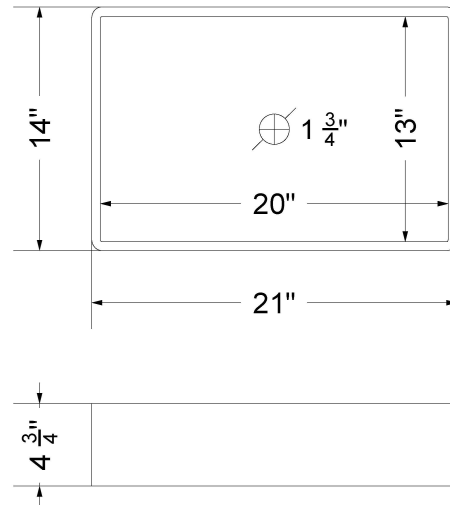

Technical Information

All product dimensions are nominal.

- Installation: Vanity Top
- Number of deck holes: 1

Notes

Install this product according to the installation instructions.

Sink Specifications

- 4-3/4" (82.55mm) deep
- 1-3/4" (6.35mm) drain opening
- Minimum cabinet size: 24"

CV-55-S1C.SH.en

Technical Information

All product dimensions are nominal.

- Installation: Vanity Top
- Number of deck holes: 1

Notes

Install this product according to the installation instructions.

Sink Specifications