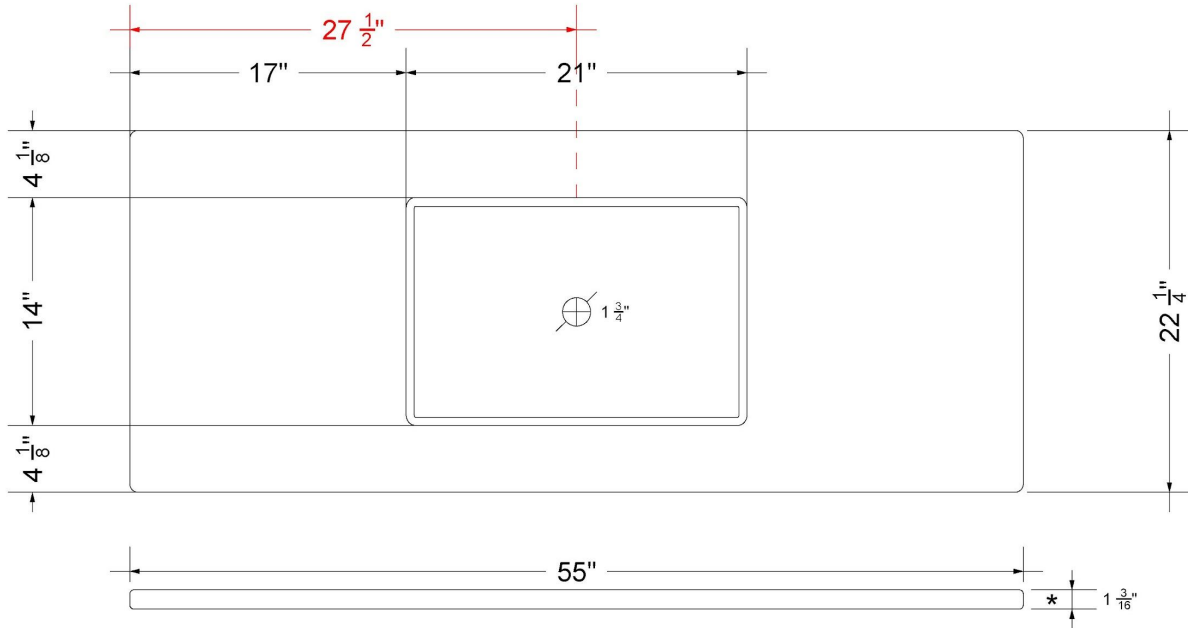

CV-55-S1C.NH.wz

Technical Information

All product dimensions are nominal.

- Installation: Vanity Top
- Number of deck holes: 0

Notes

Install this product according to the installation instructions.

Sink Specifications