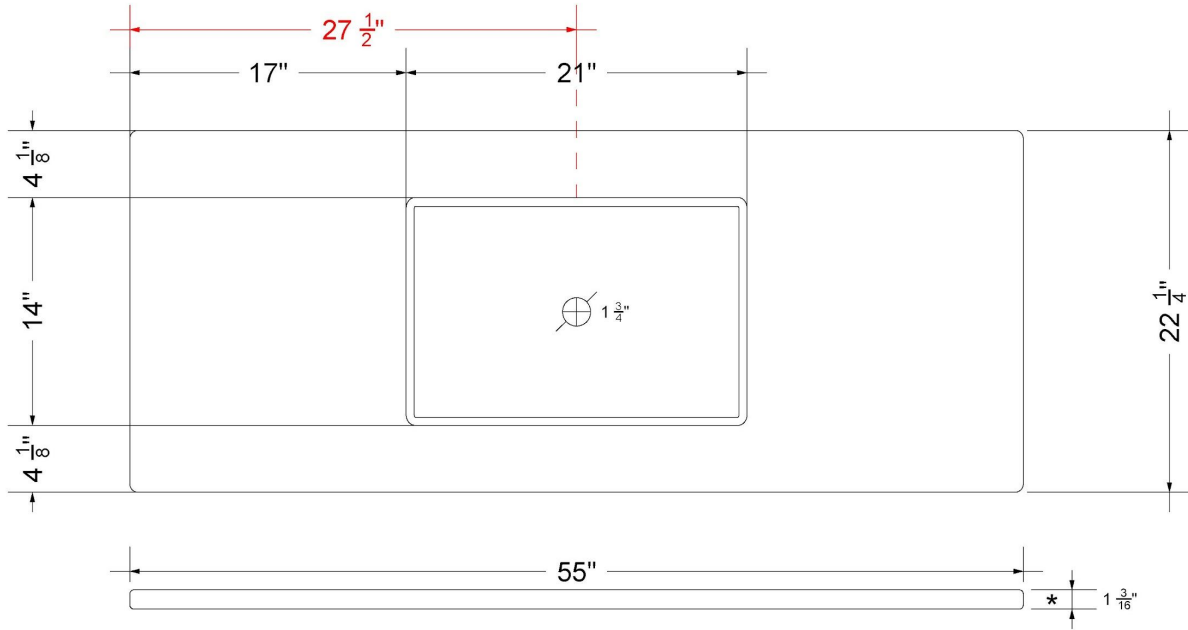

VANDERLOC

55" SILESTONE® QUARTZ VANITY TOP - Helix
Single Vigo Centered Sink (No faucet hole)

CV-55-S1C.NH.he

Technical Information

All product dimensions are nominal.

- Installation: Vanity Top
- Number of deck holes: 0