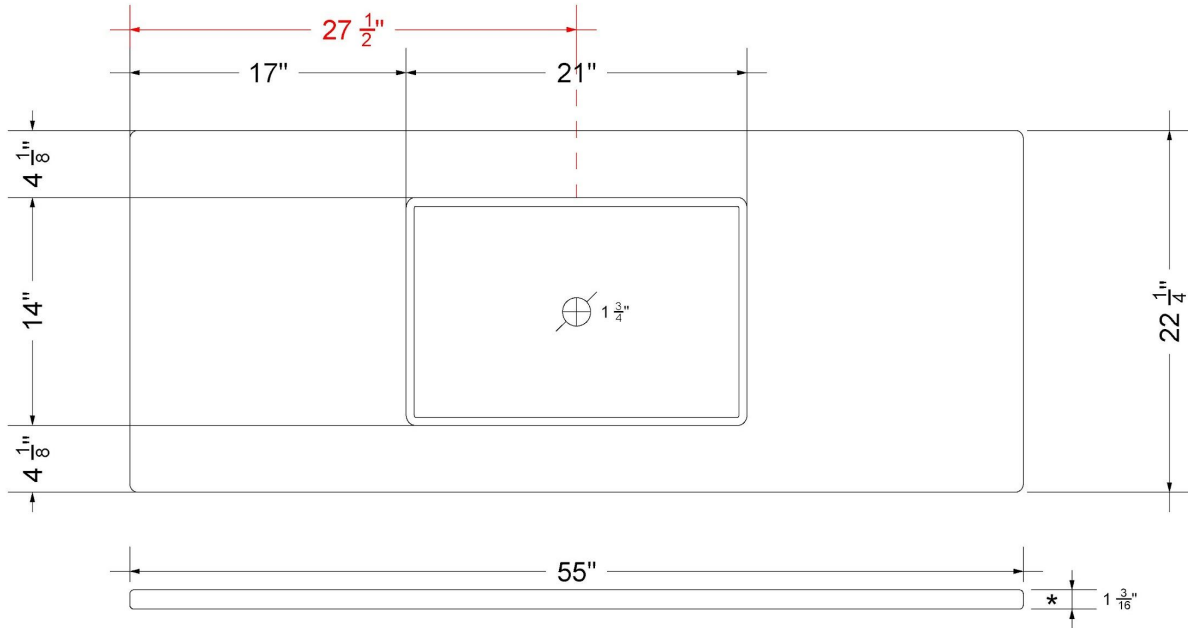

VANDERLOC

55" SILESTONE® QUARTZ VANITY TOP - Desert Silver
Single Vigo Centered Sink (No faucet hole)

CV-55-S1C.NH.ds

Technical Information

All product dimensions are nominal.

- Installation: Vanity Top
- Number of deck holes: 0

Notes

Install this product according to the installation instructions.