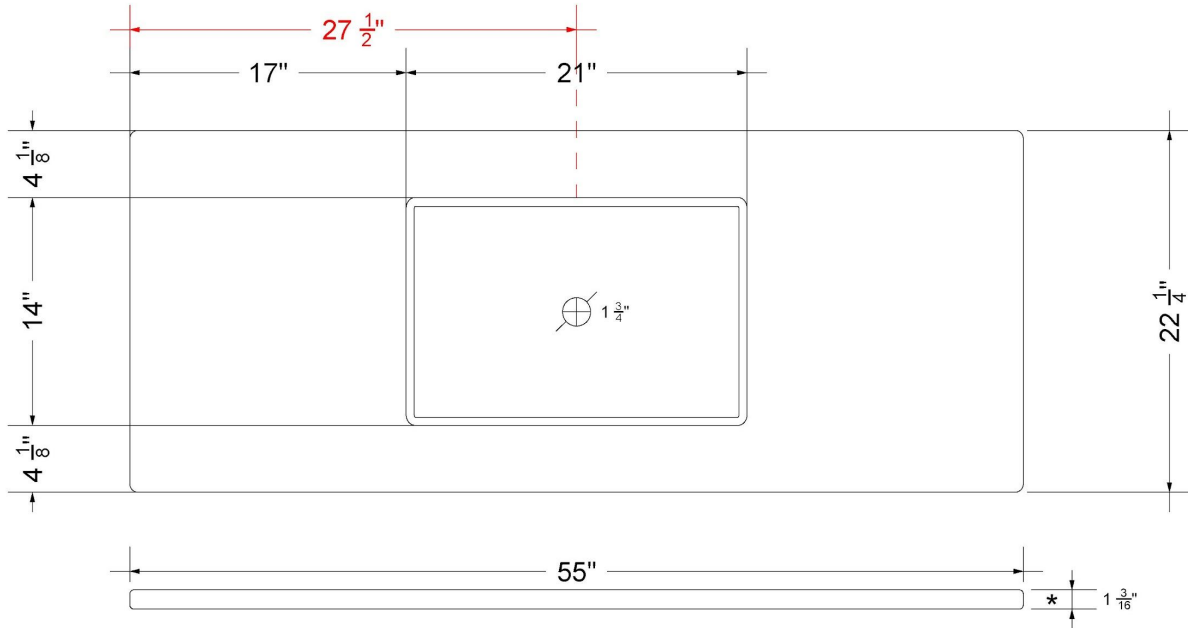

VANDERLOC

55" SILESTONE® QUARTZ VANITY TOP - Eternal Charcoal
Single Vigo Centered Sink (No faucet hole)

CV-55-S1C.NH.ec

Technical Information

All product dimensions are nominal.

- Installation: Vanity Top
- Number of deck holes: 0

Notes

Install this product according to the installation instructions.