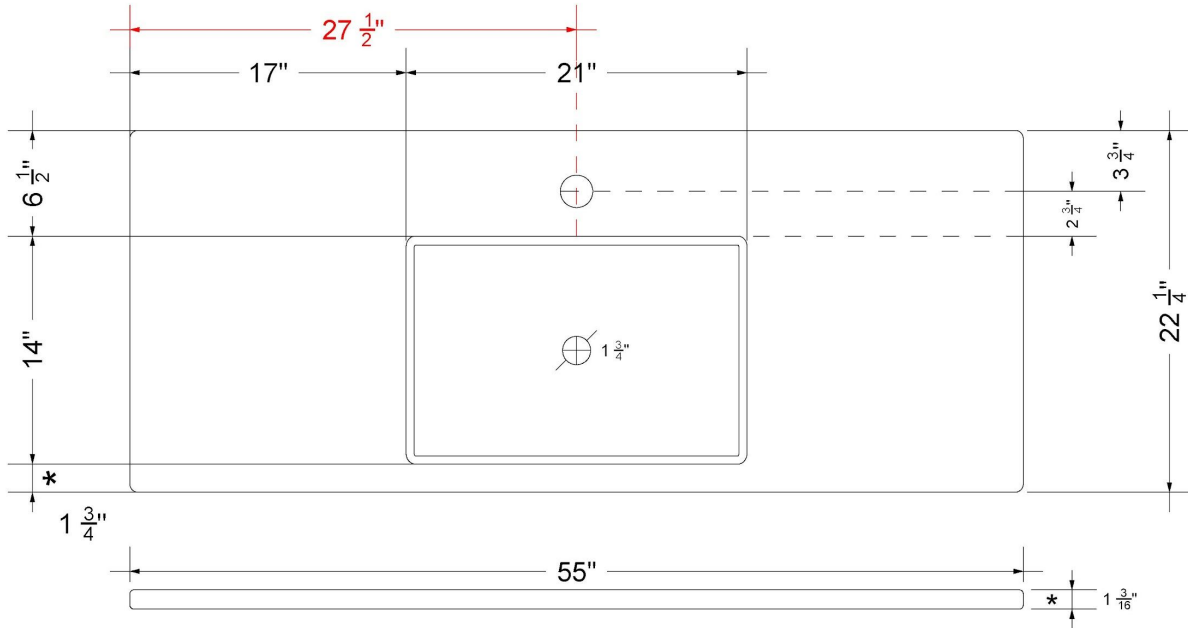

Technical Information

All product dimensions are nominal.

- Installation: Vanity Top
- Number of deck holes: 1

Notes

Install this product according to the installation instructions.

Sink Specifications

- 4-3/4" (82.55mm) deep
- 1-3/4" (6.35mm) drain opening
- Minimum cabinet size: 24"