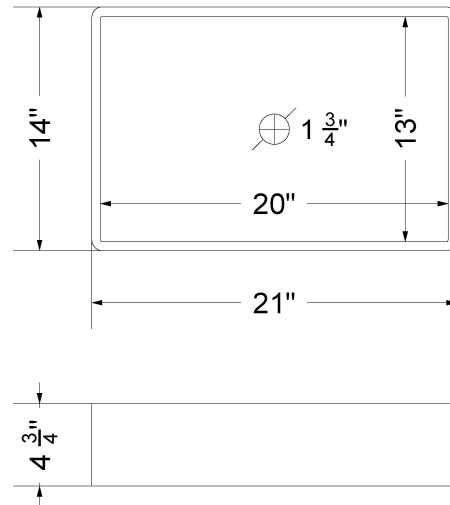

CV-55-S1C.SH.en

Technical Information

All product dimensions are nominal.

- Installation: Vanity Top
- Number of deck holes: 1

Notes

Install this product according to the installation instructions.

Sink Specifications

All product dimensions are nominal.

- Installation: Vanity Top
- Number of deck holes: 1

Notes

Install this product according to the installation instructions.

Sink Specifications

- 4-3/4" (82.55mm) deep
- 1-3/4" (6.35mm) drain opening
- Minimum cabinet size: 24"

Technical Information

All product dimensions are nominal.

- Installation: Vanity Top
- Number of deck holes: 3

Notes

Install this product according to the installation instructions.

Sink Specifications

- 4-3/4" (82.55mm) deep
- 1-3/4" (6.35mm) drain opening
- Minimum cabinet size: 24"