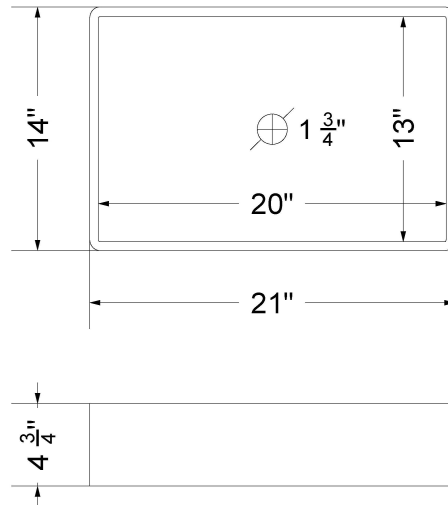

All product dimensions are nominal.

- Installation: Vanity Top
- Number of deck holes: 1

Notes

Install this product according to the installation instructions.

Sink Specifications

- 4-3/4" (82.55mm) deep
- 1-3/4" (6.35mm) drain opening
- Minimum cabinet size: 24"

Technical Information

All product dimensions are nominal.

- Installation: Vanity Top
- Number of deck holes: 3

Notes

Install this product according to the installation instructions.

Sink Specifications

- 4-3/4" (82.55mm) deep
- 1-3/4" (6.35mm) drain opening
- Minimum cabinet size: 24"