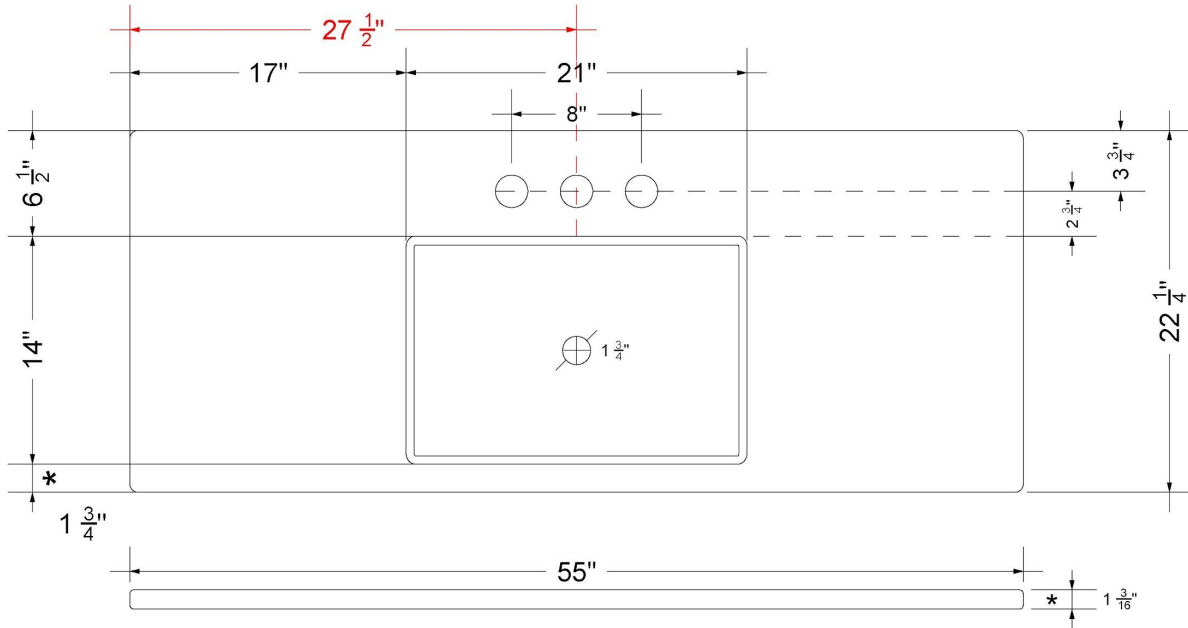

Technical Information

All product dimensions are nominal.

- Installation: Vanity Top
- Number of deck holes: 3

Notes

Install this product according to the installation instructions.