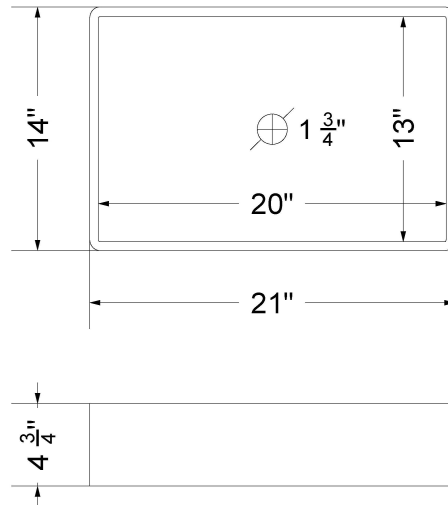

Notes

Install this product according to the installation instructions.

Sink Specifications

- 4-3/4" (82.55mm) deep
- 1-3/4" (6.35mm) drain opening
- Minimum cabinet size: 24"

VANDERLOC

55" SILESTONE® QUARTZ VANITY TOP - Ethereal Glow
Single Vigo Centered Sink (No faucet hole)