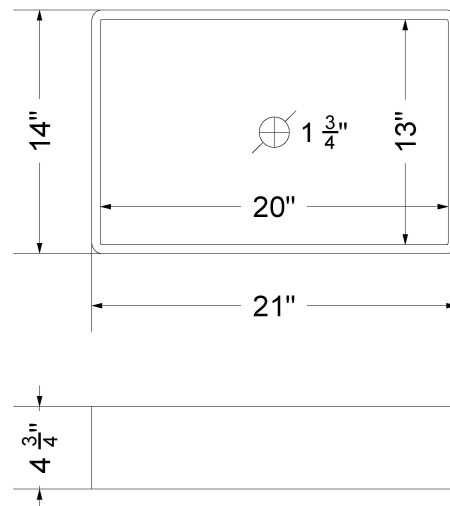

CV-55-S1C.NH.ec

Technical Information

All product dimensions are nominal.

- Installation: Vanity Top
- Number of deck holes: 0

Notes

Install this product according to the installation instructions.

Sink Specifications