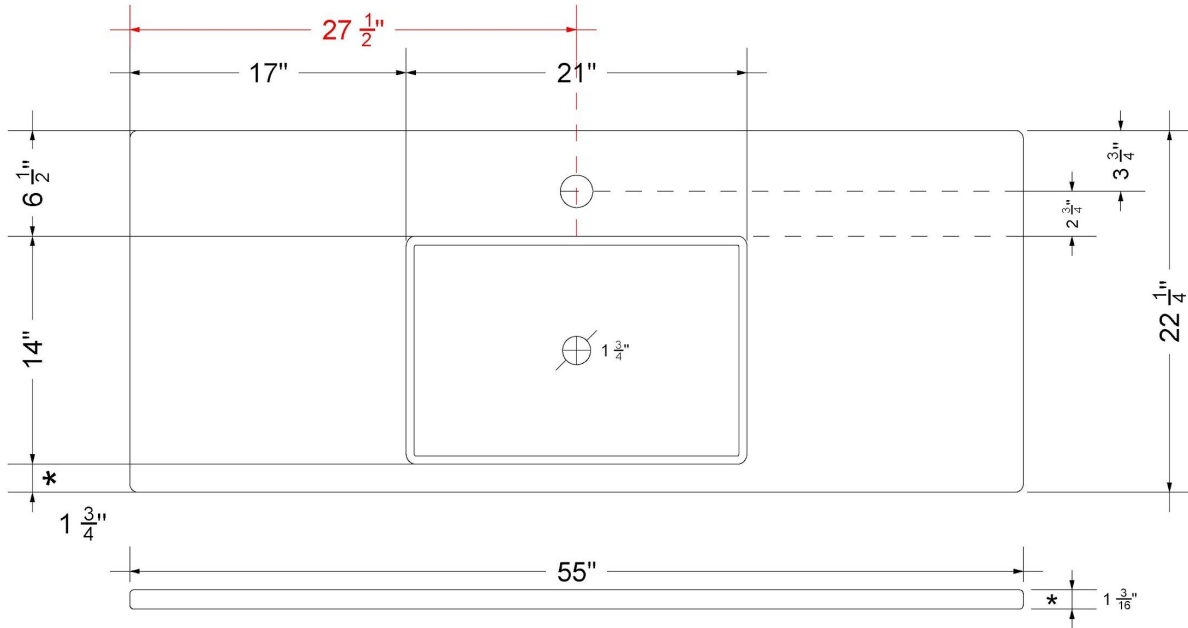

VANDERLOC

55" SILESTONE® QUARTZ VANITY TOP - Eternal Charcoal
Single Vigo Centered Sink (Single faucet hole)

CV-55-S1C.SH.ec

Technical Information

All product dimensions are nominal.

- Installation: Vanity Top
- Number of deck holes: 1