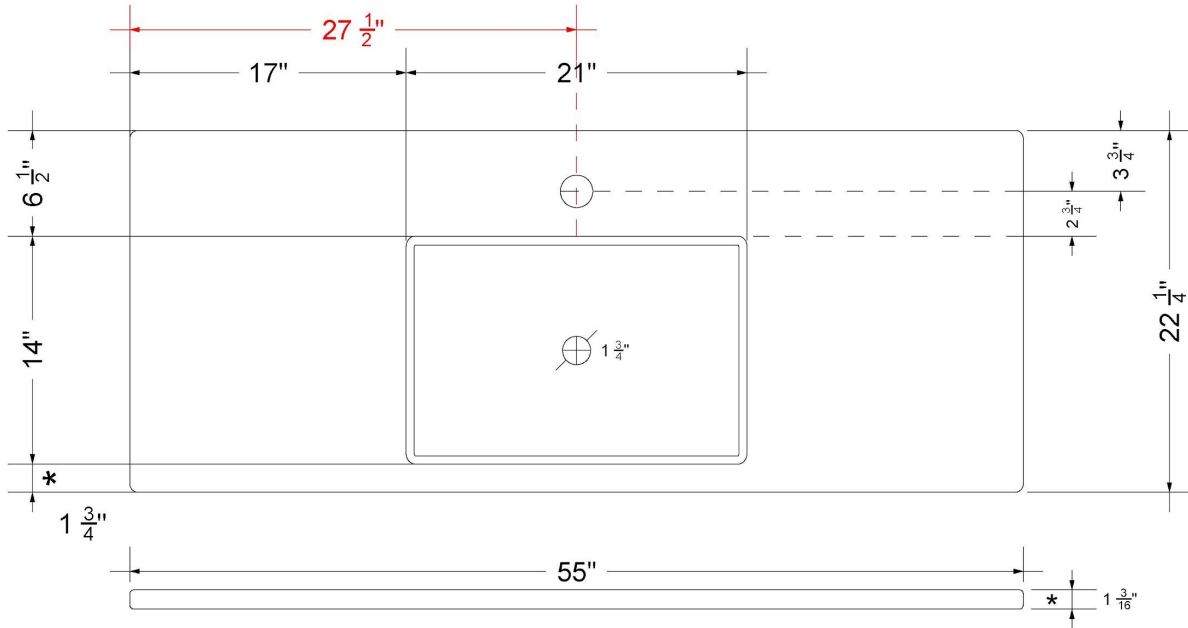

CV-55-S1C.SH.en

Technical Information

All product dimensions are nominal.

- Installation: Vanity Top
- Number of deck holes: 1

Notes

Install this product according to the installation instructions.

Sink Specifications