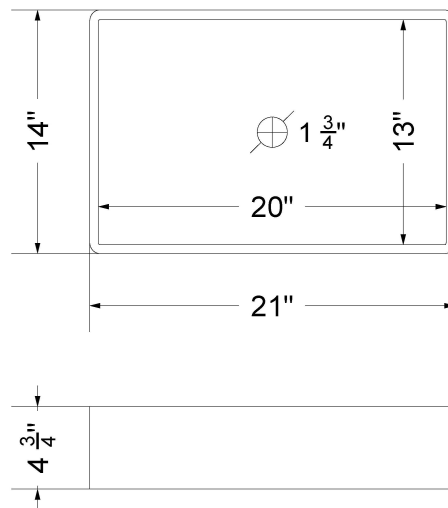

Technical Information

All product dimensions are nominal.

- Installation: Vanity Top
- Number of deck holes: 1

Notes

Install this product according to the installation instructions.

Sink Specifications

- 4-3/4" (82.55mm) deep
- 1-3/4" (6.35mm) drain opening
- Minimum cabinet size: 24"