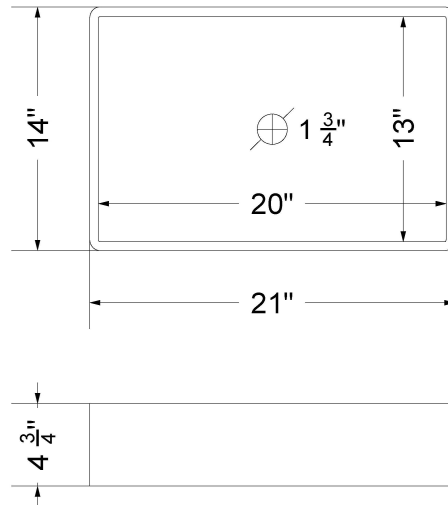

Technical Information

All product dimensions are nominal.

- Installation: Vanity Top
- Number of deck holes: 1

Notes

Install this product according to the installation instructions.

Sink Specifications

- 4-3/4" (82.55mm) deep
- 1-3/4" (6.35mm) drain opening
- Minimum cabinet size: 24"

CV-55-S1C.SH.en

Technical Information

All product dimensions are nominal.

- Installation: Vanity Top
- Number of deck holes: 1

Notes

Install this product according to the installation instructions.

Sink Specifications

Technical Information

All product dimensions are nominal.

- Installation: Vanity Top
- Number of deck holes: 3

Notes

Install this product according to the installation instructions.

Sink Specifications

- 4-3/4" (82.55mm) deep
- 1-3/4" (6.35mm) drain opening
- Minimum cabinet size: 24"