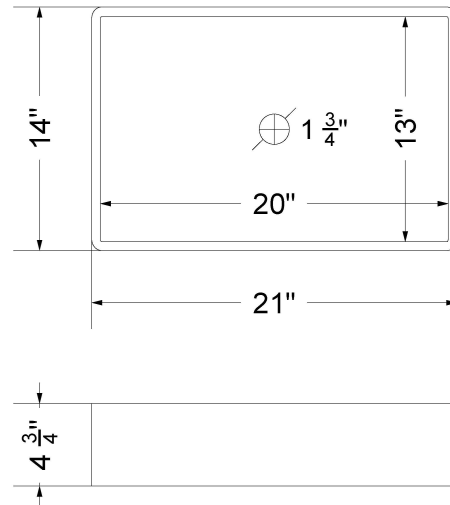

CV-55-S1LO.SH.eg

Technical Information

All product dimensions are nominal.

- Installation: Vanity Top
- Number of deck holes: 1

Notes

Install this product according to the installation instructions.

Sink Specifications