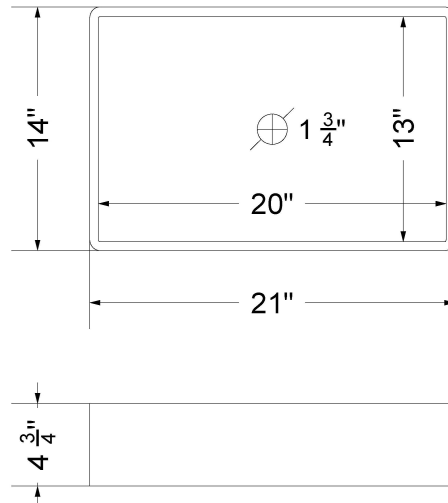

CV-55-S1LO.NH.eg

Technical Information

All product dimensions are nominal.

- Installation: Vanity Top
- Number of deck holes: 0

Notes

Install this product according to the installation instructions.

Sink Specifications