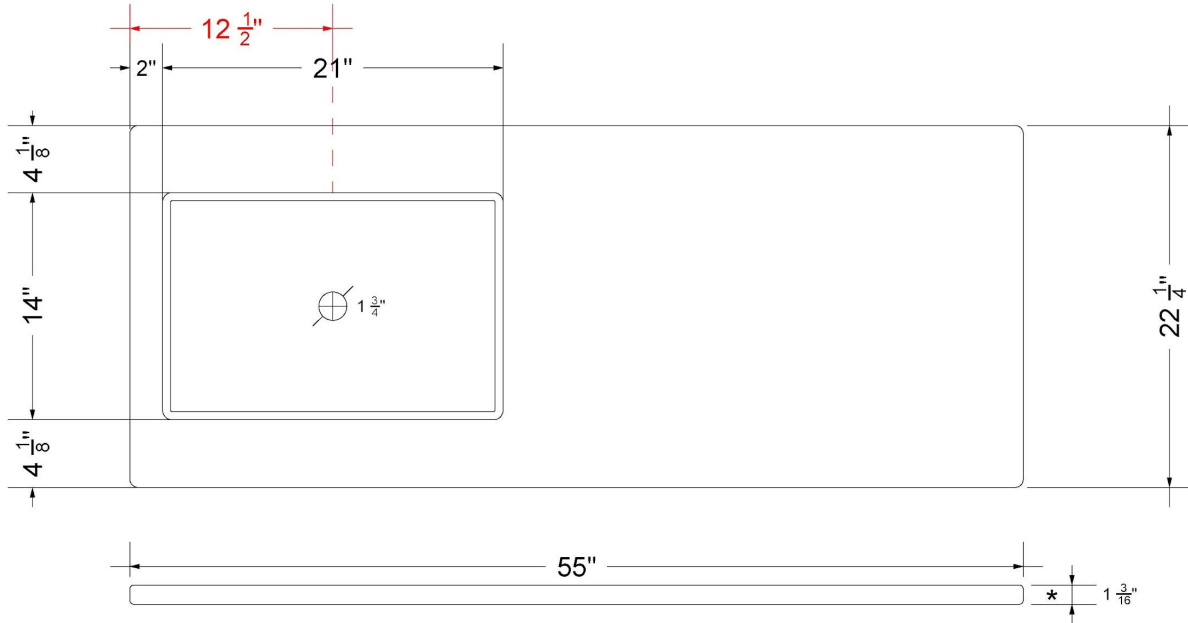

VANDERLOC

55" SILESTONE® QUARTZ VANITY TOP - Eternal Charcoal
Single Vigo Left Offset Sink (No faucet hole)

CV-55-S1LO.NH.ec

Technical Information

All product dimensions are nominal.

- Installation: Vanity Top
- Number of deck holes: 0

Notes

Install this product according to the installation instructions.