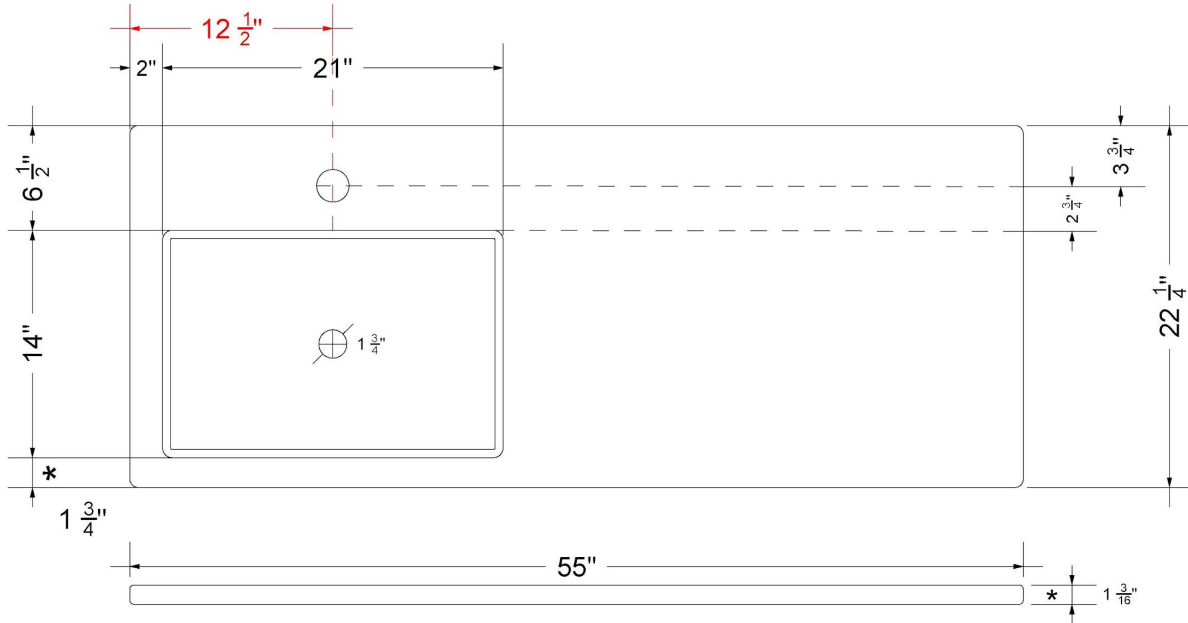

CV-55-S1LO.SH.eg

Technical Information

All product dimensions are nominal.

- Installation: Vanity Top
- Number of deck holes: 1

Notes

Install this product according to the installation instructions.

Sink Specifications