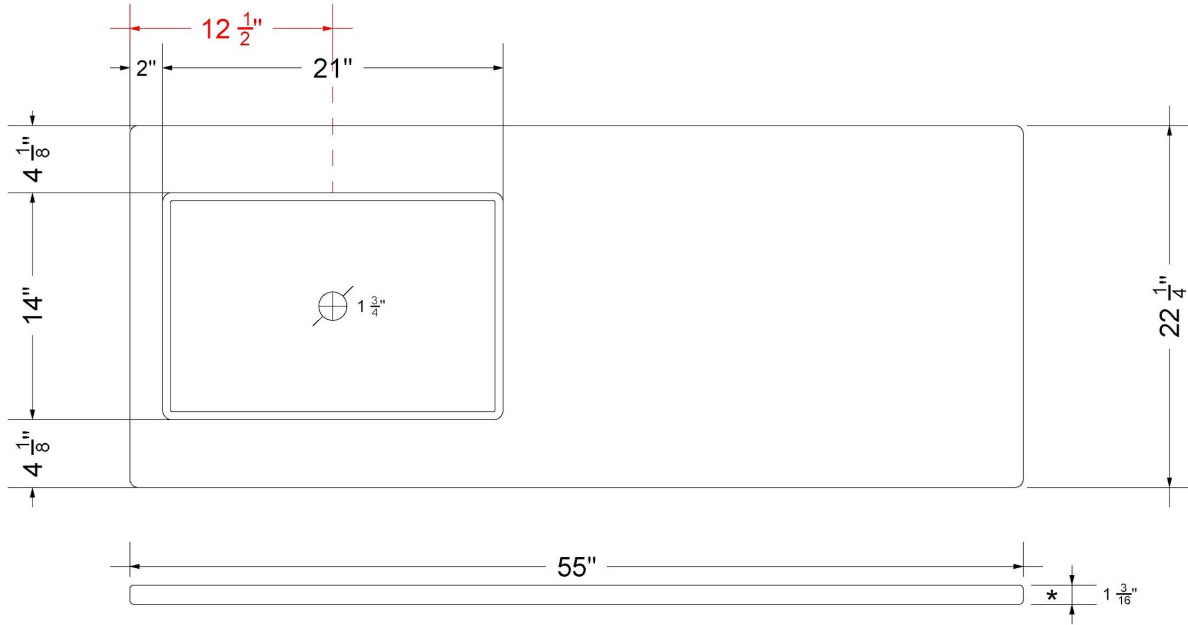

VANDERLOC

55" SILESTONE® QUARTZ VANITY TOP - Desert Silver
Single Vigo Left Offset Sink (No faucet hole)

CV-55-S1LO.NH.ds

Technical Information

All product dimensions are nominal.

- Installation: Vanity Top
- Number of deck holes: 0

Notes

Install this product according to the installation instructions.