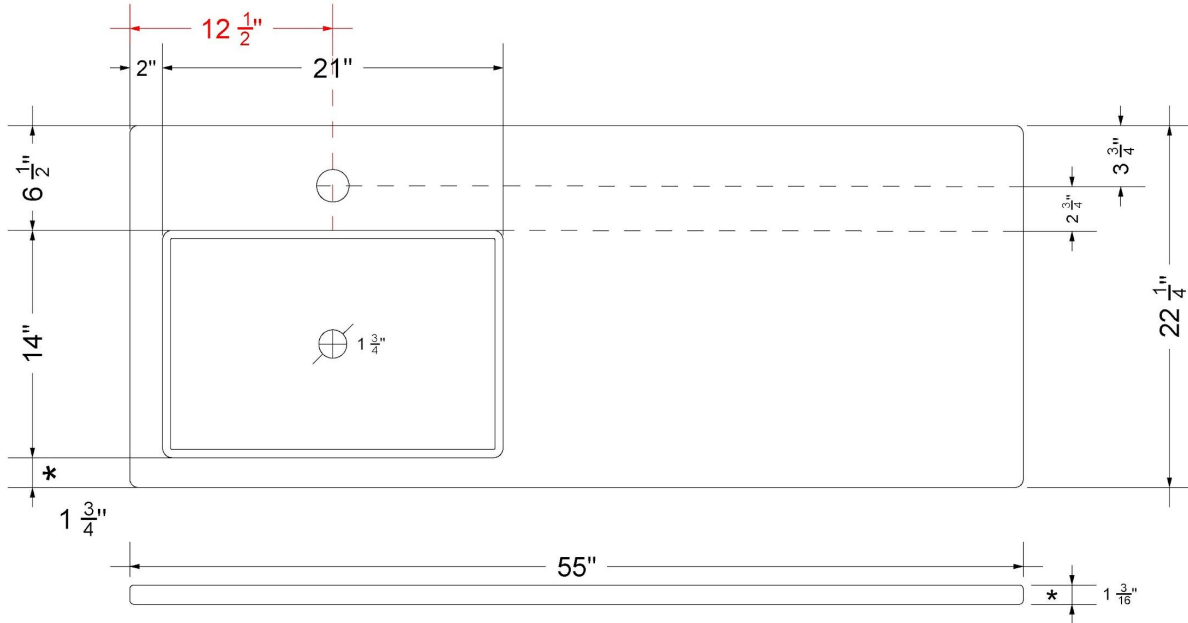

CV-55-S1LO.SH.ec

Technical Information

All product dimensions are nominal.

- Installation: Vanity Top
- Number of deck holes: 1

Notes

Install this product according to the installation instructions.

Sink Specifications