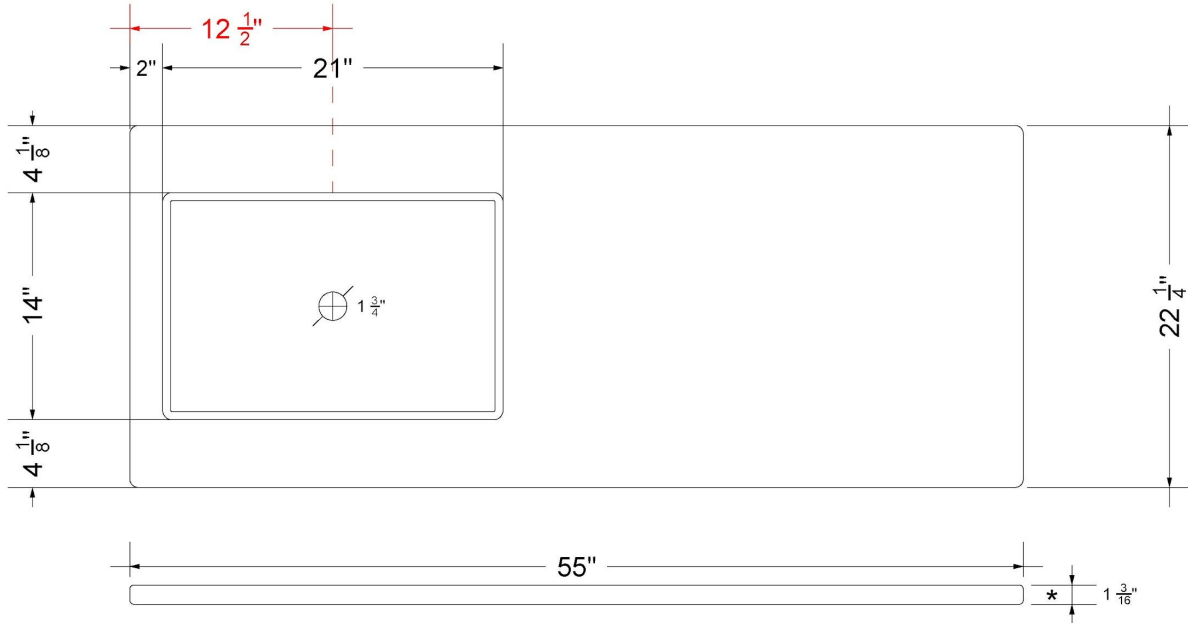

VANDERLOC

55" SILESTONE® QUARTZ VANITY TOP - Ethereal Glow
Single Vigo Left Offset Sink (No faucet hole)

CV-55-S1LO.NH.eg

Technical Information

All product dimensions are nominal.

- Installation: Vanity Top
- Number of deck holes: 0

Notes

Install this product according to the installation instructions.