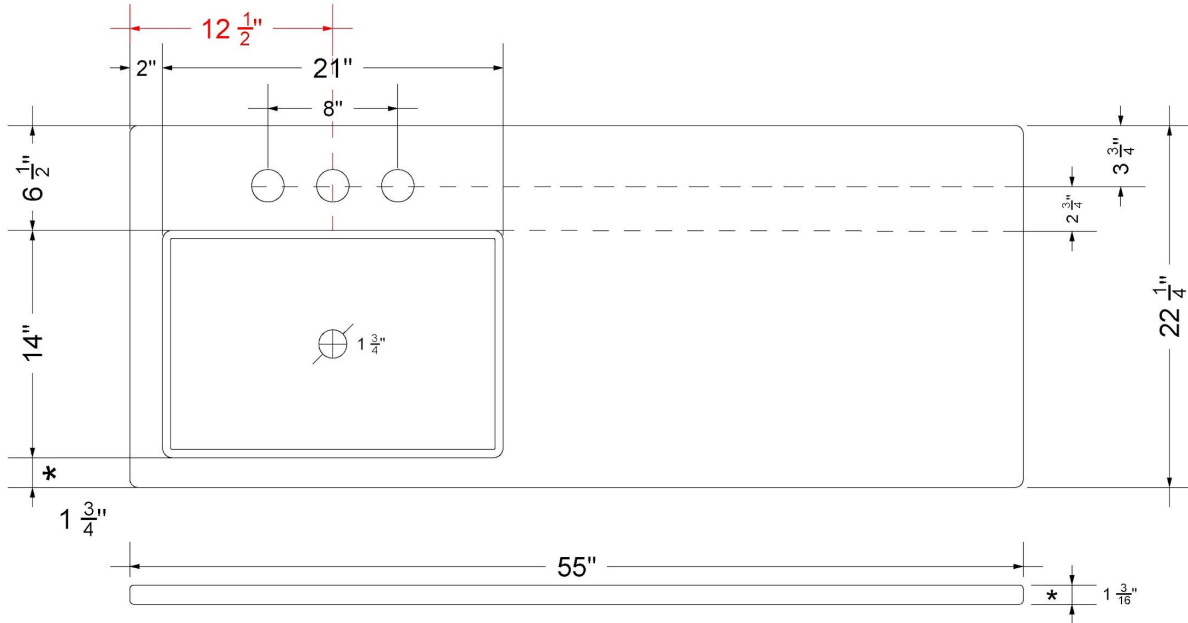

VANDERLOC

55" SILESTONE® QUARTZ VANITY TOP - Eternal Noir
Single Vigo Left Offset Sink (Widespread faucet hole)

CV-55-S1LO.WS.en

Technical Information

All product dimensions are nominal.

- Installation: Vanity Top
- Number of deck holes: 3

Notes

Install this product according to the installation instructions.