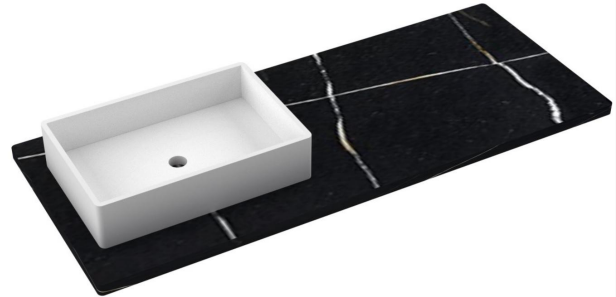

VANDERLOC

55" SILESTONE® QUARTZ VANITY TOP - Eternal Noir
Single Vigo Left Offset Sink (No faucet hole)

CV-55-S1LO.NH.en

Features

- Matte Stone™ Vessel Sink
- Single and widespread faucet

Material

- Silestone® Quartz
- White Matte Stone™

Installation

- Vanity top
- No faucet hole

Included Products

- Vigo Magnolia Matte Stone™ Vessel Bathroom Sink

Optional Products

- C-55B.en Silestone® Quartz backsplash

Codes/Standards

- N/A

Vanderloc® One-Year Limited Warranty

- For product warranty information visit www.vanderloc.com

Available Colors/Finishes

Color tiles intended for reference only.

Color	Code	Description
	DS	Desert Silver
	EC	Eternal Charcoal
	EN	Eternal Noir
	EG	Ethereal Glow
	HE	Helix
	WZ	White Zeus