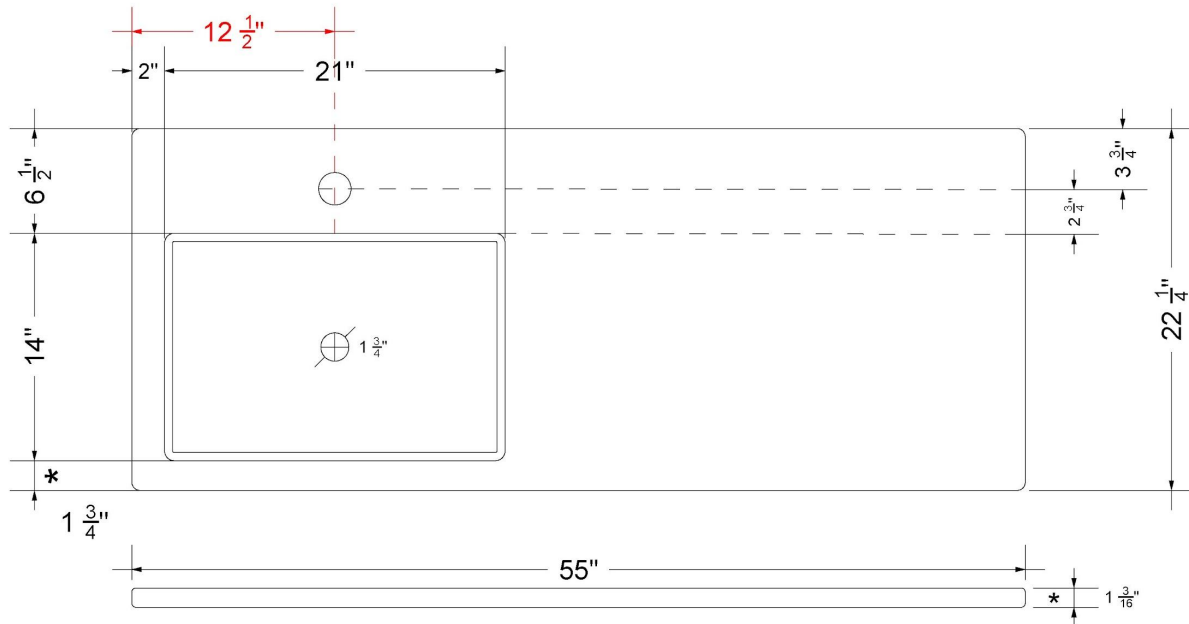

VANDERLOC

55" SILESTONE® QUARTZ VANITY TOP - Desert Silver

Single Vigo Left Offset Sink (Single faucet hole)

CV-55-S1LO.SH.ds

Technical Information

All product dimensions are nominal.

- Installation: Vanity Top
- Number of deck holes: 1