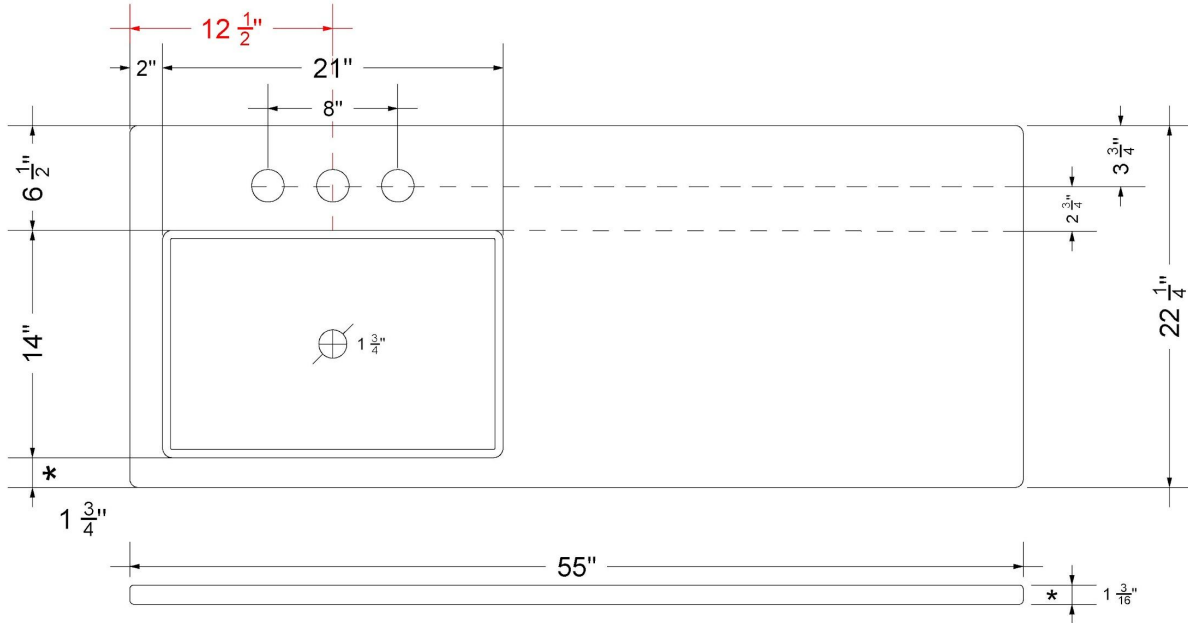

Technical Information

All product dimensions are nominal.

- Installation: Vanity Top
- Number of deck holes: 3

Notes

Install this product according to the installation instructions.