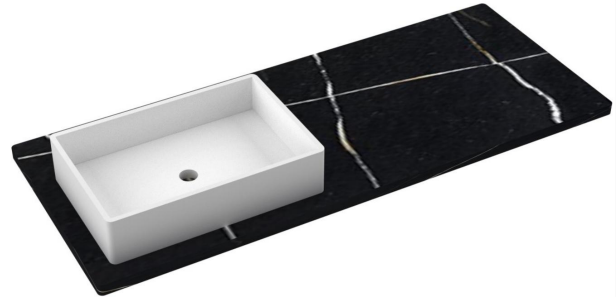

VANDERLOC

55" SILESTONE® QUARTZ VANITY TOP - Eternal Noir
Single Vigo Left Offset Sink (Single faucet hole)

CV-55-S1LO.SH.en

Features

- Matte Stone™ Vessel Sink
- Single and widespread faucet

Material

- Silestone® Quartz
- White Matte Stone™

Installation

- Vanity top
- Single faucet hole

Included Products

- Vigo Magnolia Matte Stone™ Vessel Bathroom Sink

Optional Products

- C-55B.en Silestone® Quartz backsplash

Codes/Standards

- N/A

Vanderloc® One-Year Limited Warranty

- For product warranty information visit www.vanderloc.com

Available Colors/Finishes

Color tiles intended for reference only.

Color	Code	Description
	DS	Desert Silver
	EC	Eternal Charcoal
	EN	Eternal Noir
	EG	Ethereal Glow
	HE	Helix
	WZ	White Zeus