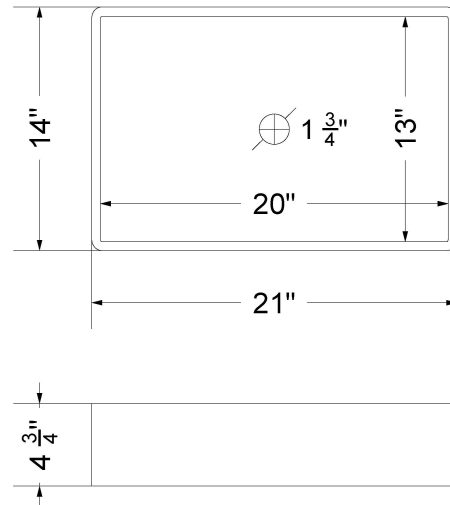

CV-55-S1LO.SH.eg

Technical Information

All product dimensions are nominal.

- Installation: Vanity Top
- Number of deck holes: 1

Notes

Install this product according to the installation instructions.

Sink Specifications

Notes

Install this product according to the installation instructions.

Sink Specifications

- 4-3/4" (82.55mm) deep
- 1-3/4" (6.35mm) drain opening
- Minimum cabinet size: 24"

VANDERLOC

55" SILESTONE® QUARTZ VANITY TOP - Helix
Single Vigo Left Offset Sink (Widespread faucet hole)