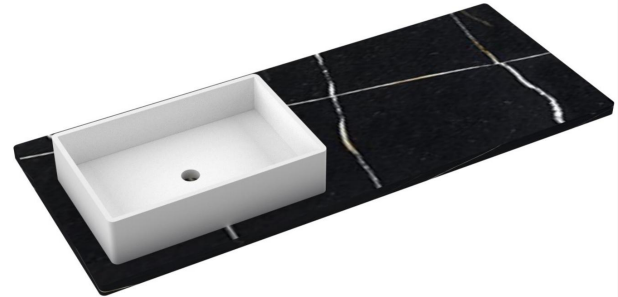

VANDERLOC

55" SILESTONE® QUARTZ VANITY TOP - Eternal Noir
Single Vigo Left Offset Sink (Widespread faucet hole)

CV-55-S1LO.WS.en

Features

- Matte Stone™ Vessel Sink
- Single and widespread faucet

Material

- Silestone® Quartz
- White Matte Stone™

Installation

- Vanity top
- Widespread faucet hole

Included Products

- Vigo Magnolia Matte Stone™ Vessel Bathroom Sink

Optional Products

- C-55B.en Silestone® Quartz backsplash

Codes/Standards

- N/A

Vanderloc® One-Year Limited Warranty

- For product warranty information visit www.vanderloc.com

Available Colors/Finishes

Color tiles intended for reference only.

Color	Code	Description
	DS	Desert Silver
	EC	Eternal Charcoal
	EN	Eternal Noir
	EG	Ethereal Glow
	HE	Helix
	WZ	White Zeus