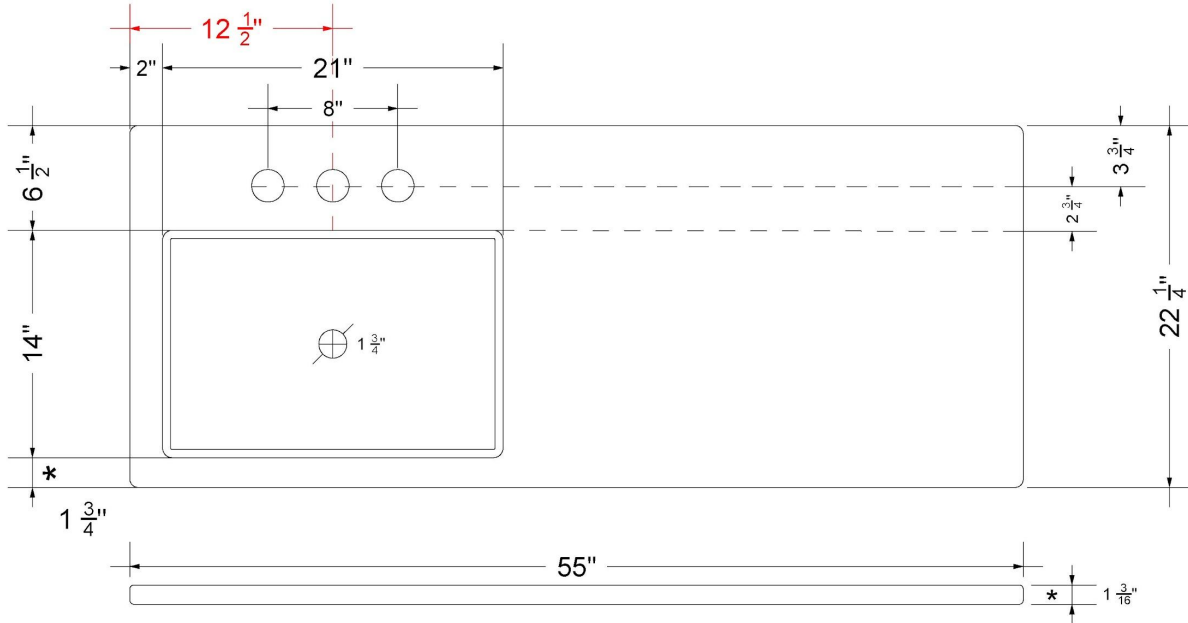

VANDERLOC

55" SILESTONE® QUARTZ VANITY TOP - Desert Silver
Single Vigo Left Offset Sink (Widespread faucet hole)

CV-55-S1LO.WS.ds

Technical Information

All product dimensions are nominal.

- Installation: Vanity Top
- Number of deck holes: 3

Notes

Install this product according to the installation instructions.