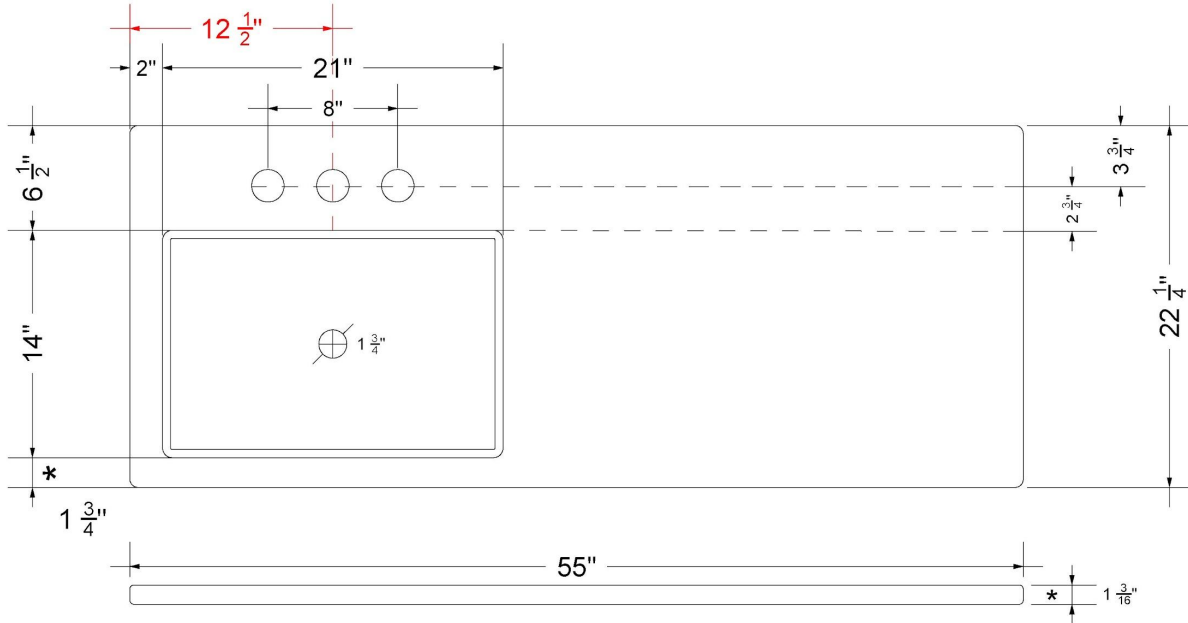

VANDERLOC

55" SILESTONE® QUARTZ VANITY TOP - White Zeus
Single Vigo Left Offset Sink (Widespread faucet hole)

CV-55-S1LO.WS.wz

Technical Information

All product dimensions are nominal.

- Installation: Vanity Top
- Number of deck holes: 3

Notes

Install this product according to the installation instructions.