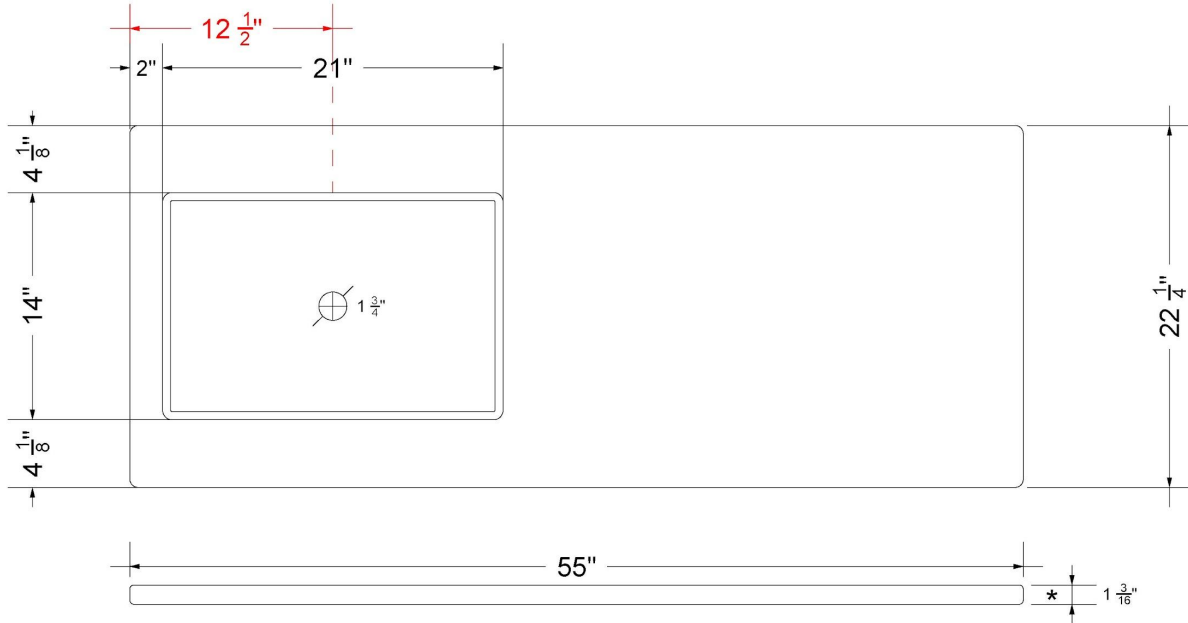

VANDERLOC

55" SILESTONE® QUARTZ VANITY TOP - Helix
Single Vigo Left Offset Sink (No faucet hole)

CV-55-S1LO.NH.he

Technical Information

All product dimensions are nominal.

- Installation: Vanity Top
- Number of deck holes: 0

Notes

Install this product according to the installation instructions.