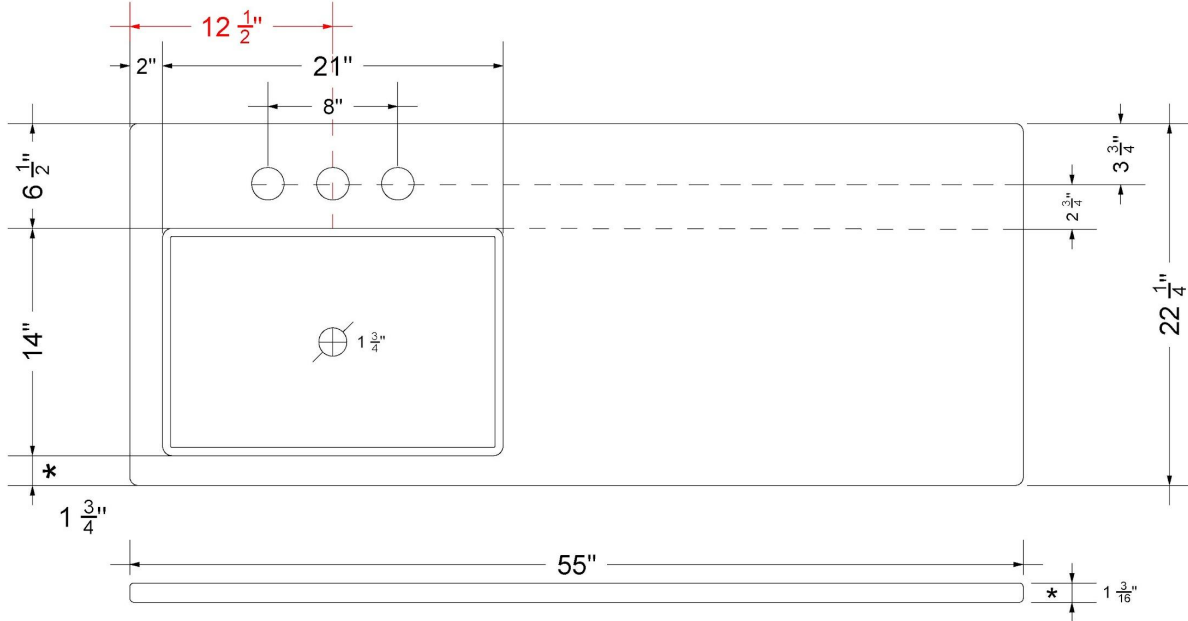

Technical Information

All product dimensions are nominal.

- Installation: Vanity Top
- Number of deck holes: 3

Notes

Install this product according to the installation instructions.