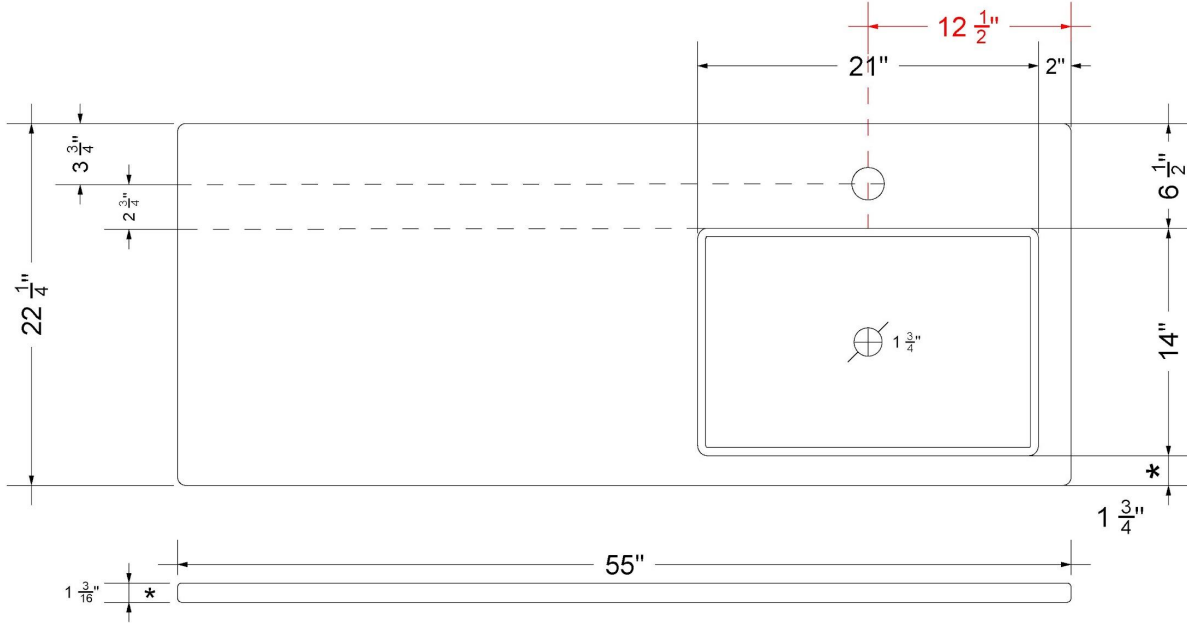

VANDERLOC

55" SILESTONE® QUARTZ VANITY TOP - Ethereal Glow Single Vigo Right Offset Sink (Single faucet hole)

CV-55-S1RO.SH.eg

Technical Information

All product dimensions are nominal.

- Installation: Vanity Top
- Number of deck holes: 1

Notes

Install this product according to the installation instructions.