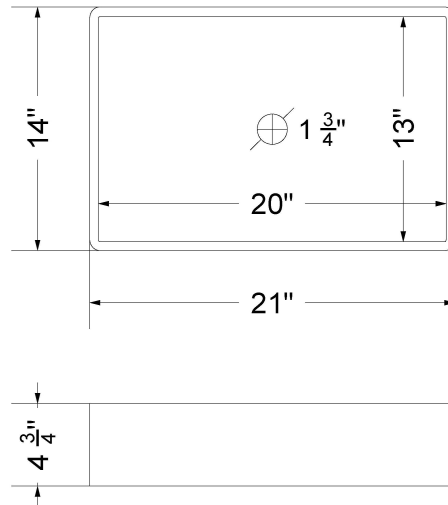

Notes

Install this product according to the installation instructions.

Sink Specifications

- 4-3/4" (82.55mm) deep
- 1-3/4" (6.35mm) drain opening
- Minimum cabinet size: 24"

VANDERLOC

55" SILESTONE® QUARTZ VANITY TOP - Helix
Single Vigo Right Offset Sink (No faucet hole)