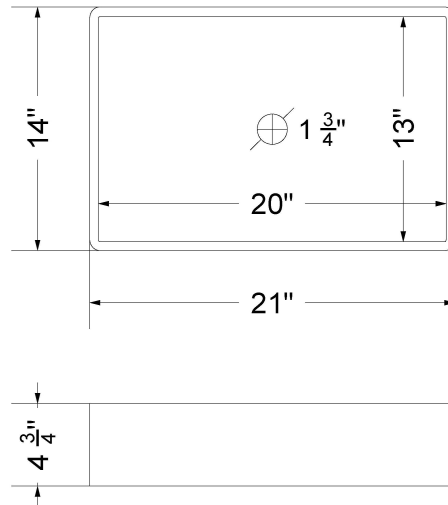

CV-55-S1RO.SH.ec

Technical Information

All product dimensions are nominal.

- Installation: Vanity Top
- Number of deck holes: 1

Notes

Install this product according to the installation instructions.

Sink Specifications

CV-55-S1RO.SH.en

Technical Information

All product dimensions are nominal.

- Installation: Vanity Top
- Number of deck holes: 1

Notes

Install this product according to the installation instructions.

Sink Specifications

CV-55-S1RO.WS.ec

Technical Information

All product dimensions are nominal.

- Installation: Vanity Top
- Number of deck holes: 3

Notes

Install this product according to the installation instructions.

Sink Specifications