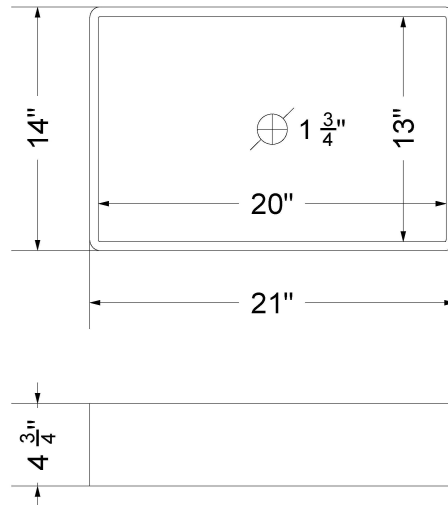

Sink Specifications

- 4-3/4" (82.55mm) deep
- 1-3/4" (6.35mm) drain opening
- Minimum cabinet size: 24"