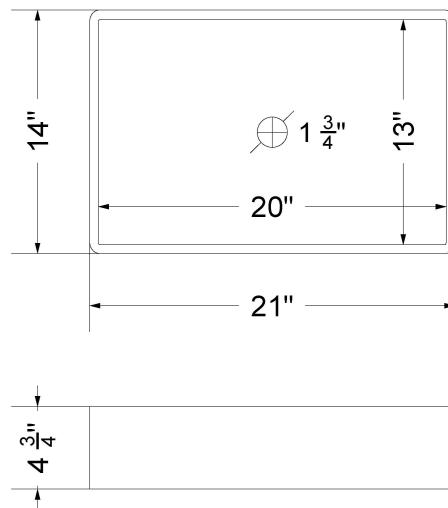

CV-55-S1RO.SH.en

Technical Information

All product dimensions are nominal.

- Installation: Vanity Top
- Number of deck holes: 1

Notes

Install this product according to the installation instructions.

Sink Specifications