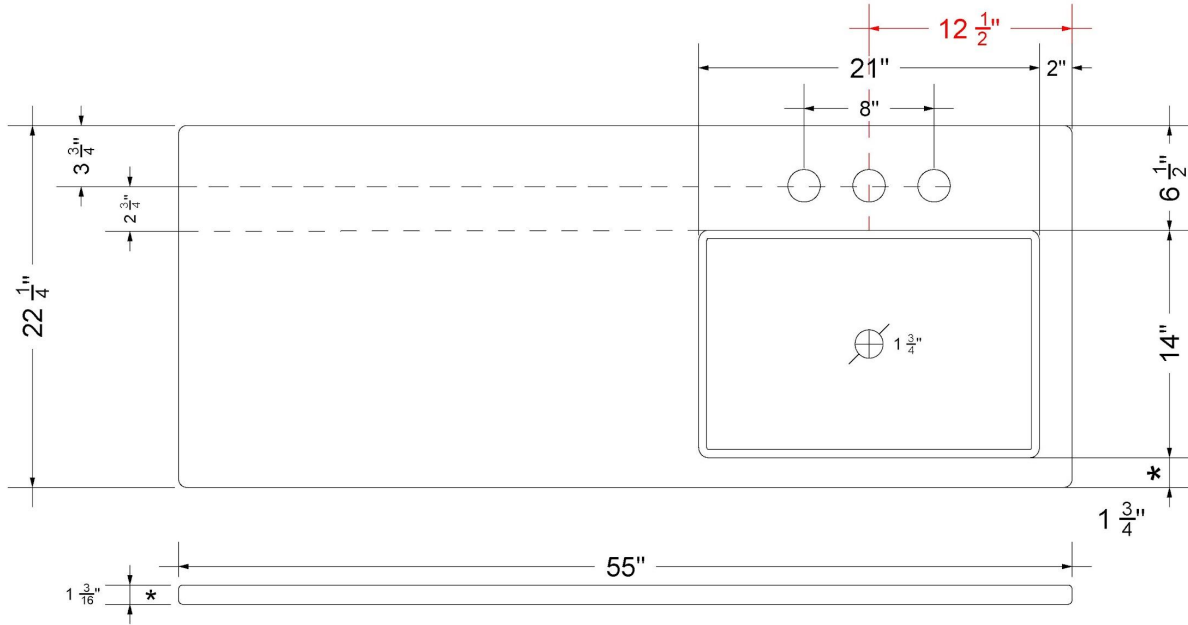

VANDERLOC

55" SILESTONE® QUARTZ VANITY TOP - Desert Silver
Single Vigo Right Offset Sink (Widespread faucet hole)

CV-55-S1RO.WS.ds

Technical Information

All product dimensions are nominal.

- Installation: Vanity Top
- Number of deck holes: 3

Notes

Install this product according to the installation instructions.