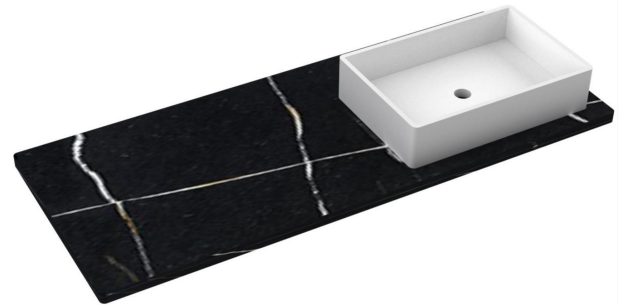

VANDERLOC

55" SILESTONE® QUARTZ VANITY TOP - Eternal Noir
Single Vigo Right Offset Sink (Single faucet hole)

CV-55-S1RO.SH.en

Features

- Matte Stone™ Vessel Sink
- Single and widespread faucet

Material

- Silestone® Quartz
- White Matte Stone™

Installation

- Vanity top
- Single faucet hole

Included Products

- Vigo Magnolia Matte Stone™ Vessel Bathroom Sink

Optional Products

- C-55B.en Silestone® Quartz backsplash

Codes/Standards

- N/A

Vanderloc® One-Year Limited Warranty

- For product warranty information visit www.vanderloc.com

Available Colors/Finishes

Color tiles intended for reference only.

Color	Code	Description
	DS	Desert Silver
	EC	Eternal Charcoal
	EN	Eternal Noir
	EG	Ethereal Glow
	HE	Helix
	WZ	White Zeus