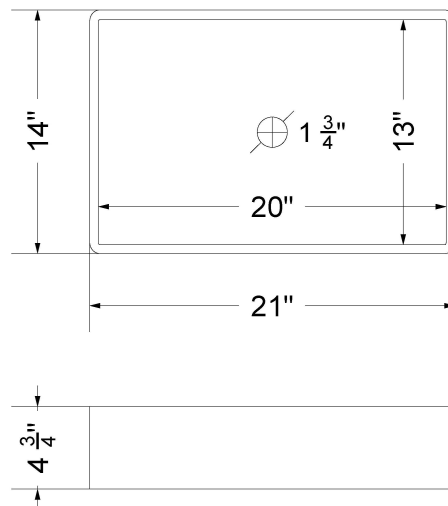

CV-55-S1RO.SH.eg

Technical Information

All product dimensions are nominal.

- Installation: Vanity Top
- Number of deck holes: 1

Notes

Install this product according to the installation instructions.

Sink Specifications