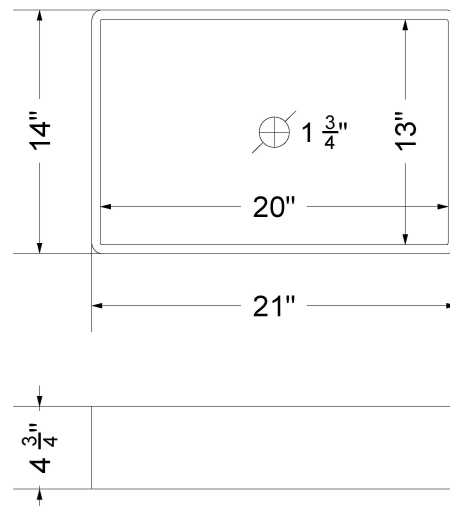

CV-55-S1RO.SH.en

Technical Information

All product dimensions are nominal.

- Installation: Vanity Top
- Number of deck holes: 1

Notes

Install this product according to the installation instructions.

Sink Specifications

CV-55-S1RO.SH.eg

Technical Information

All product dimensions are nominal.

- Installation: Vanity Top
- Number of deck holes: 1

Notes

Install this product according to the installation instructions.

Sink Specifications

CV-55-S1RO.WS.en

Technical Information

All product dimensions are nominal.

- Installation: Vanity Top
- Number of deck holes: 3

Notes

Install this product according to the installation instructions.

Sink Specifications