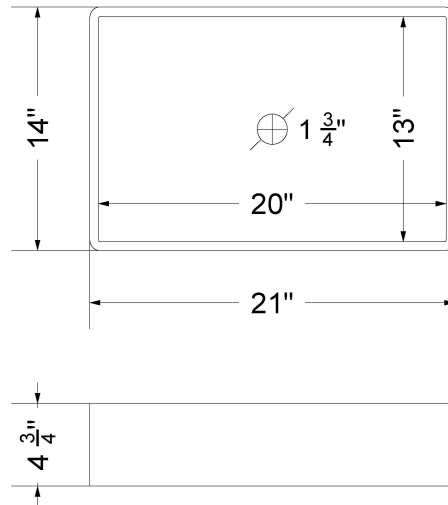

Notes

Install this product according to the installation instructions.

Sink Specifications

- 4-3/4" (82.55mm) deep
- 1-3/4" (6.35mm) drain opening
- Minimum cabinet size: 24"

VANDERLOC

55" SILESTONE® QUARTZ VANITY TOP - Eternal Noir
Single Vigo Right Offset Sink (No faucet hole)