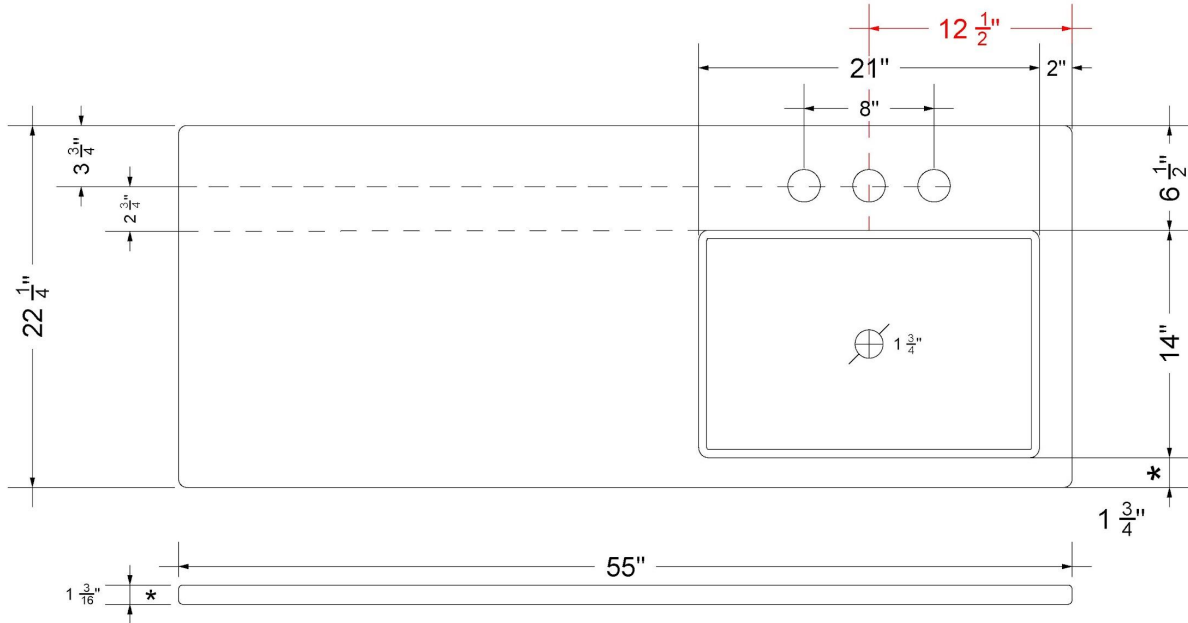

Technical Information

All product dimensions are nominal.

- Installation: Vanity Top
- Number of deck holes: 3

Notes

Install this product according to the installation instructions.