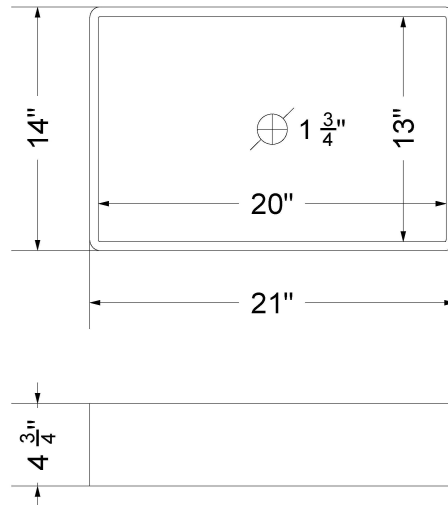

CV-55-S1RO.NH.wz

Technical Information

All product dimensions are nominal.

- Installation: Vanity Top
- Number of deck holes: 0

Notes

Install this product according to the installation instructions.

Sink Specifications