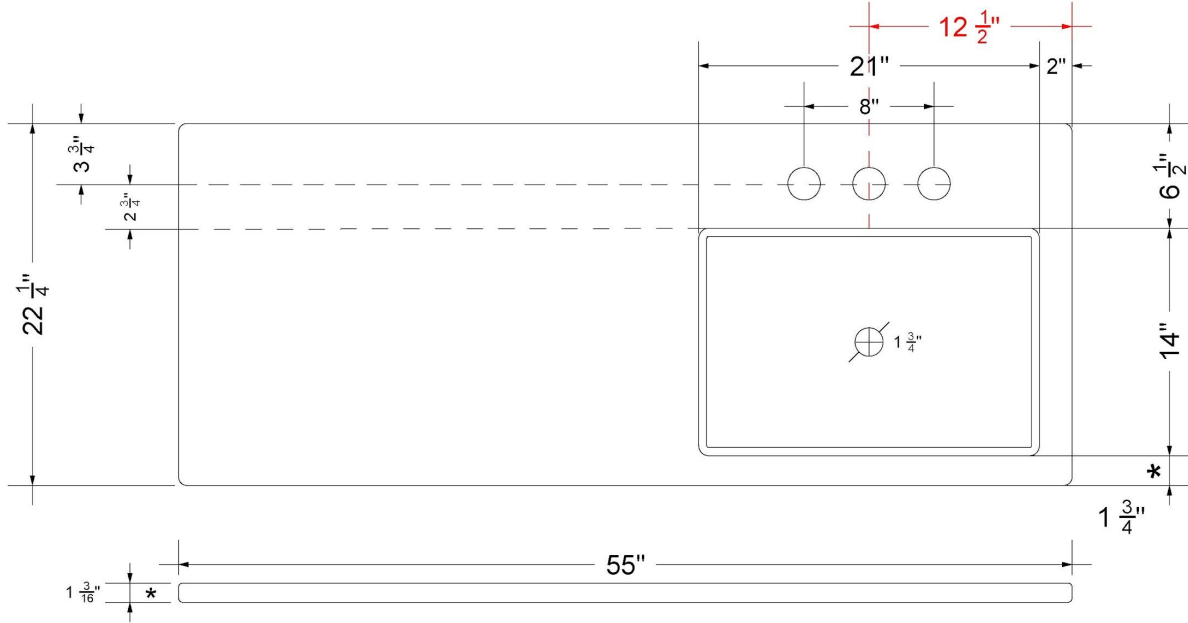

Technical Information

All product dimensions are nominal.

- Installation: Vanity Top
- Number of deck holes: 3

Notes

Install this product according to the installation instructions.