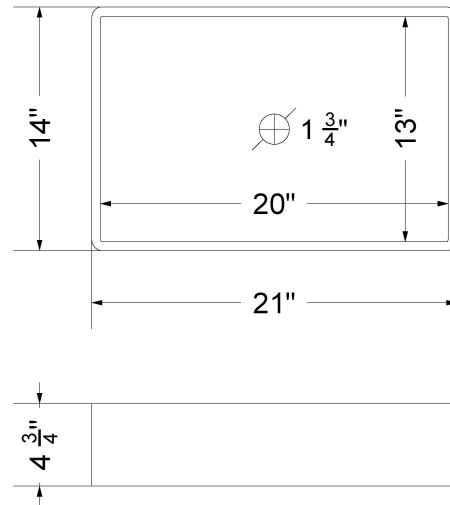

CV-55-S1RO.SH.ec

Technical Information

All product dimensions are nominal.

- Installation: Vanity Top
- Number of deck holes: 1

Notes

Install this product according to the installation instructions.

Sink Specifications