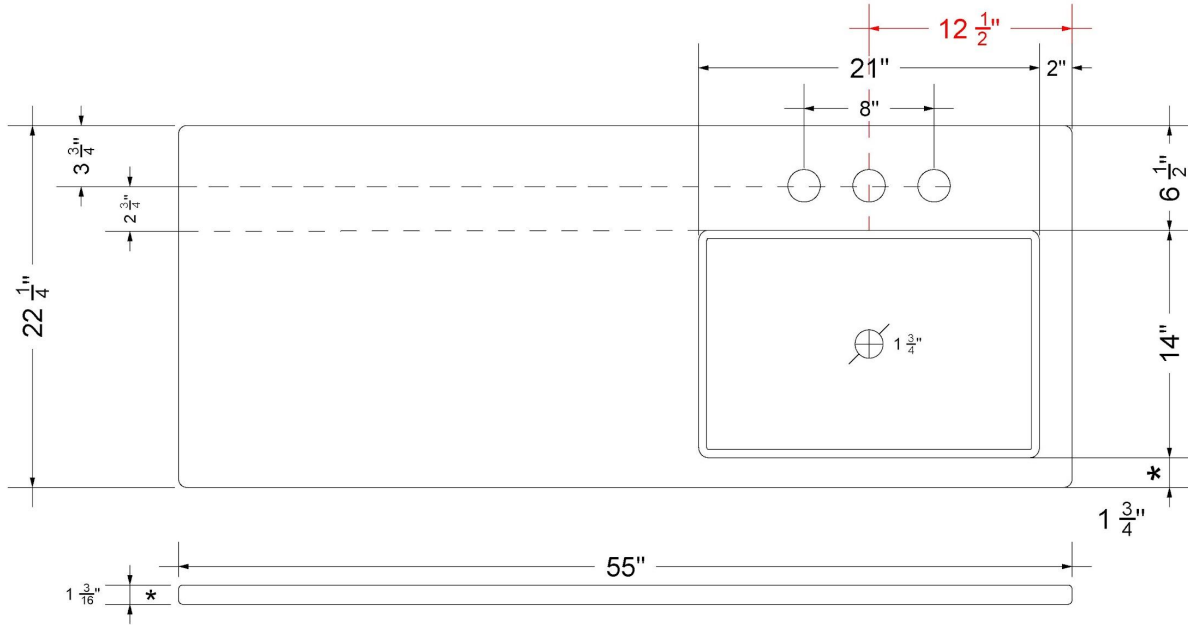

VANDERLOC

55" SILESTONE® QUARTZ VANITY TOP - Eternal Noir
Single Vigo Right Offset Sink (Widespread faucet hole)

CV-55-S1RO.WS.en

Technical Information

All product dimensions are nominal.

- Installation: Vanity Top
- Number of deck holes: 3

Notes

Install this product according to the installation instructions.