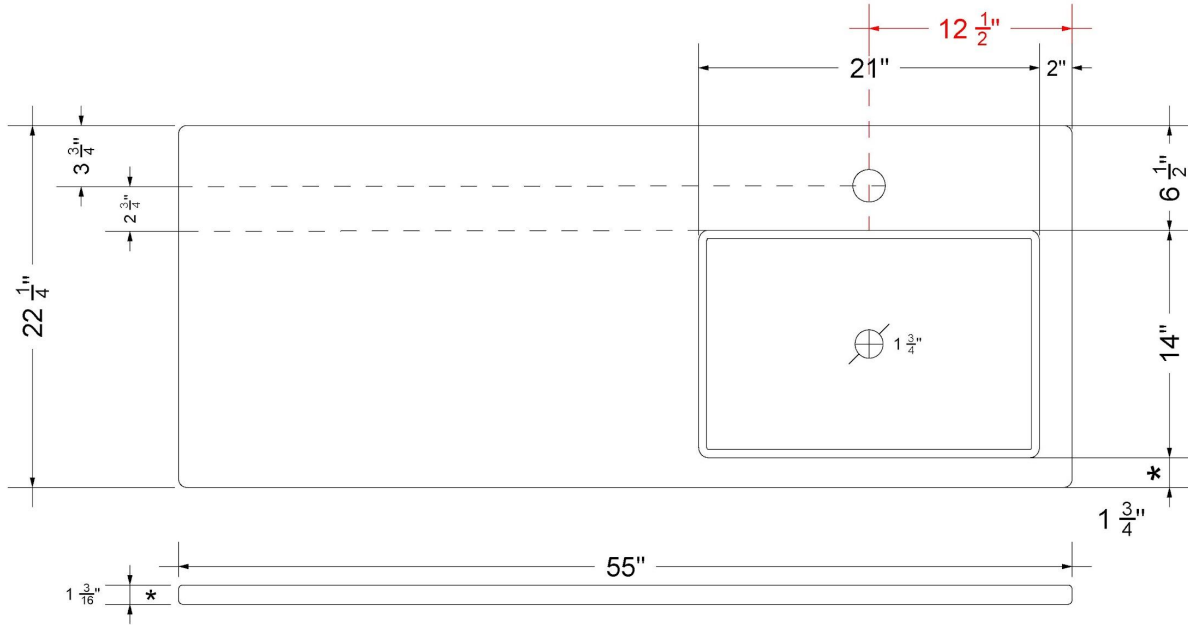

VANDERLOC

55" SILESTONE® QUARTZ VANITY TOP - Desert Silver
Single Vigo Right Offset Sink (Single faucet hole)

CV-55-S1RO.SH.ds

Technical Information

All product dimensions are nominal.

- Installation: Vanity Top
- Number of deck holes: 1