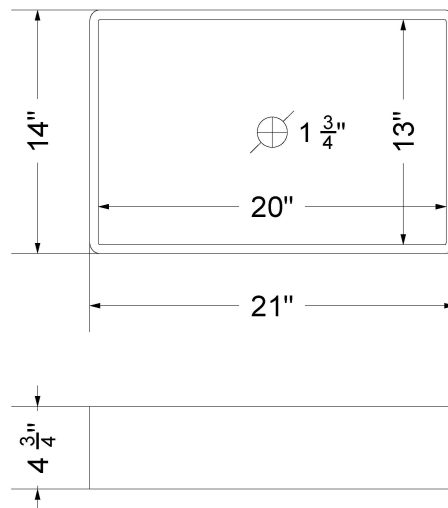

CV-55-S1RO.NH.he

Technical Information

All product dimensions are nominal.

- Installation: Vanity Top
- Number of deck holes: 0

Notes

Install this product according to the installation instructions.

Sink Specifications