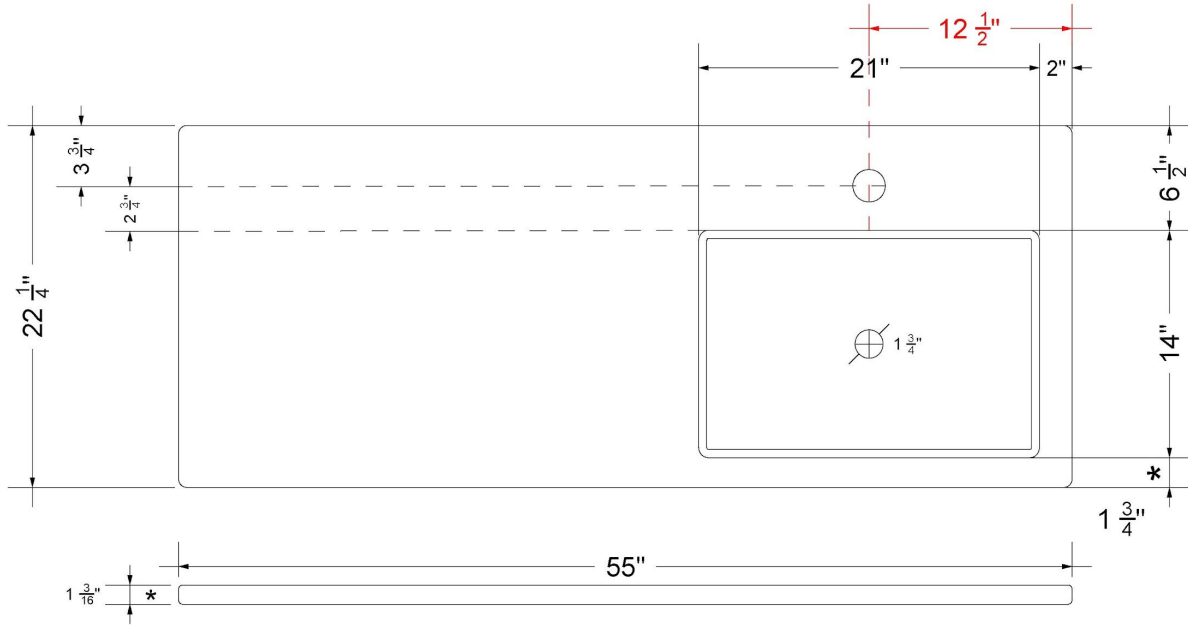

CV-55-S1RO.SH.ec

Technical Information

All product dimensions are nominal.

- Installation: Vanity Top
- Number of deck holes: 1

Notes

Install this product according to the installation instructions.

Sink Specifications