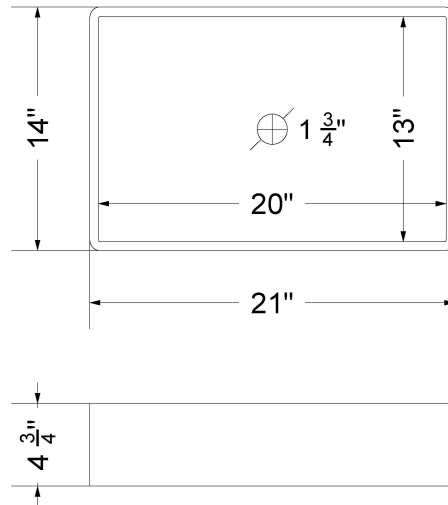

CV-55-S1RO.SH.ec

Technical Information

All product dimensions are nominal.

- Installation: Vanity Top
- Number of deck holes: 1

Notes

Install this product according to the installation instructions.

Sink Specifications

CV-55-S1RO.SH.wz

Technical Information

All product dimensions are nominal.

- Installation: Vanity Top
- Number of deck holes: 1

Notes

Install this product according to the installation instructions.

Sink Specifications