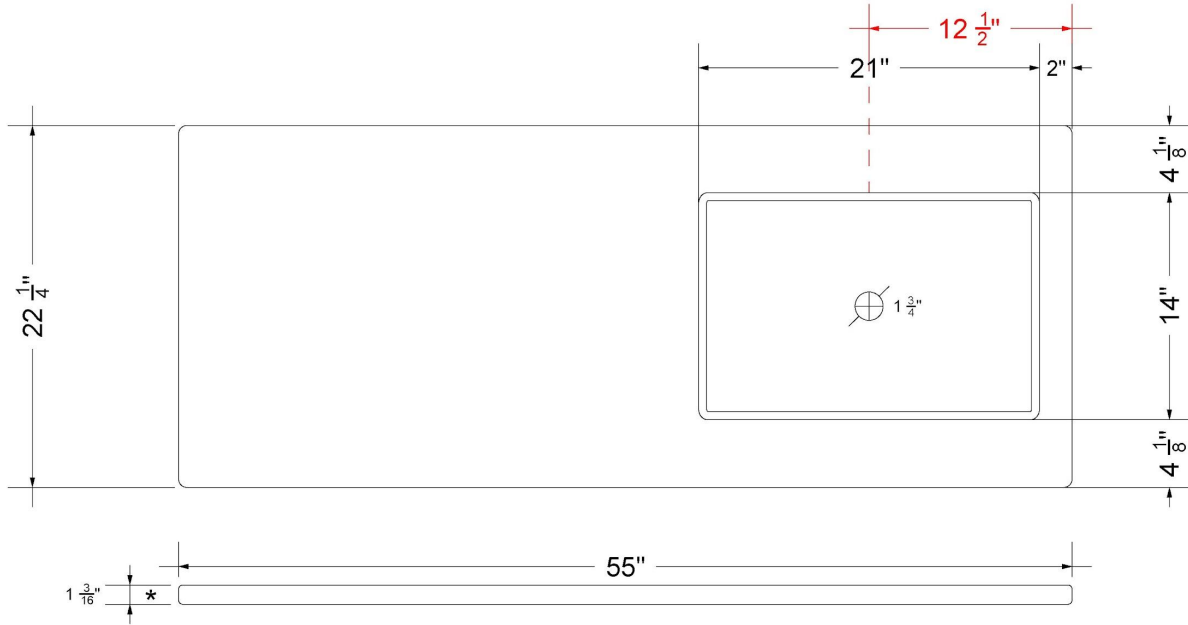

CV-55-S1RO.NH.he

Technical Information

All product dimensions are nominal.

- Installation: Vanity Top
- Number of deck holes: 0

Notes

Install this product according to the installation instructions.

Sink Specifications