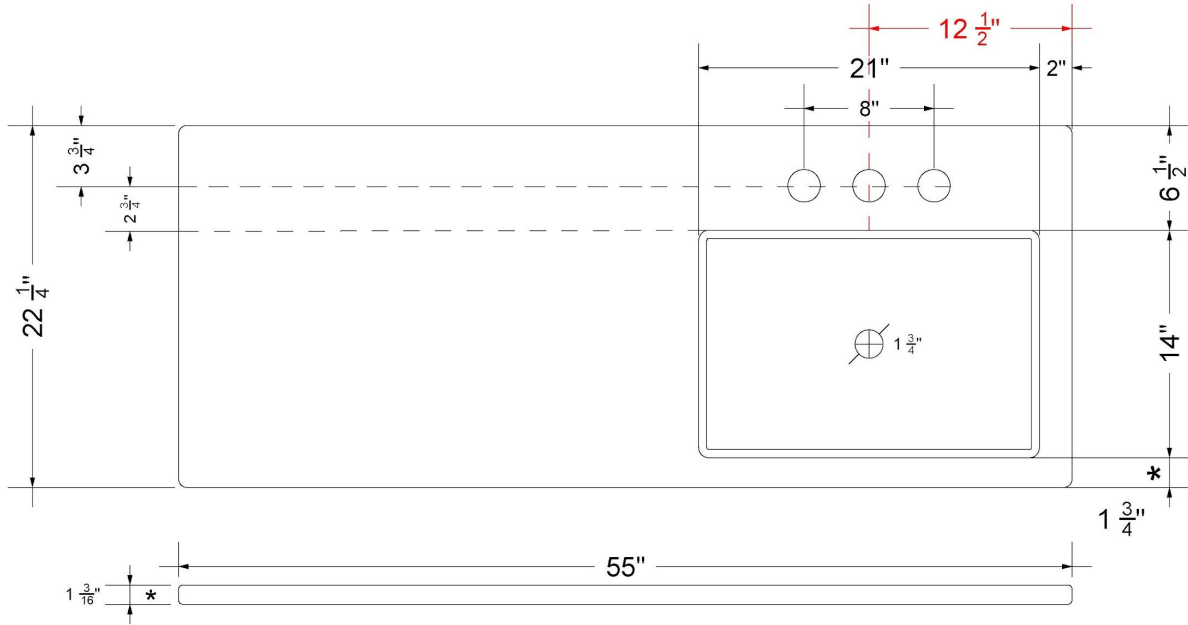

VANDERLOC

55" SILESTONE® QUARTZ VANITY TOP - White Zeus
Single Vigo Right Offset Sink (Widespread faucet hole)

CV-55-S1RO.WS.wz

Technical Information

All product dimensions are nominal.

- Installation: Vanity Top
- Number of deck holes: 3