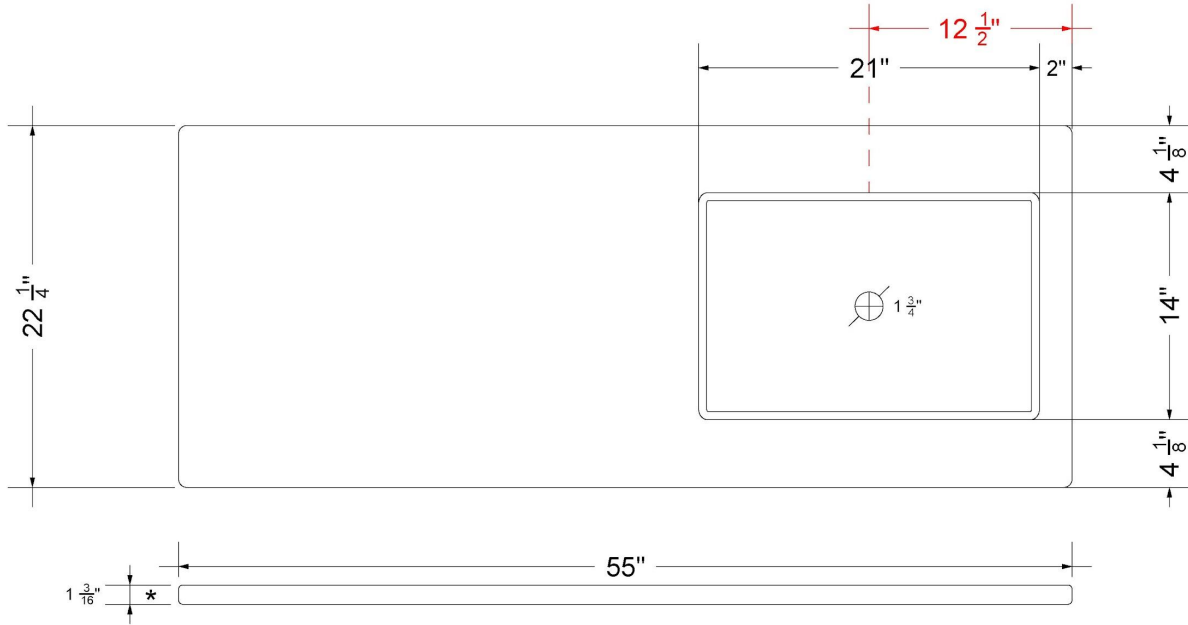

VANDERLOC

55" SILESTONE® QUARTZ VANITY TOP - Eternal Charcoal
Single Vigo Right Offset Sink (No faucet hole)

CV-55-S1RO.NH.ec

Technical Information

All product dimensions are nominal.

- Installation: Vanity Top
- Number of deck holes: 0

Notes

Install this product according to the installation instructions.