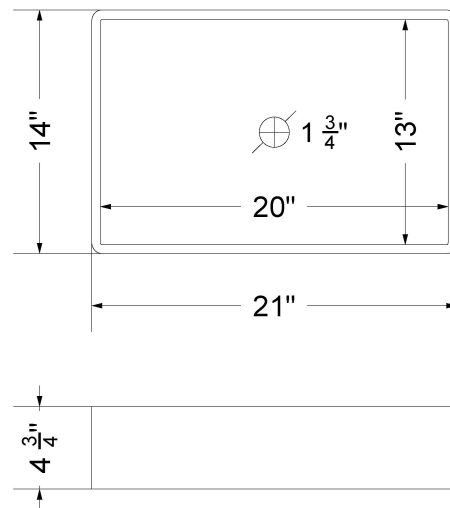

CV-55-S1RO.NH.en

Technical Information

All product dimensions are nominal.

- Installation: Vanity Top
- Number of deck holes: 0

Notes

Install this product according to the installation instructions.

Sink Specifications