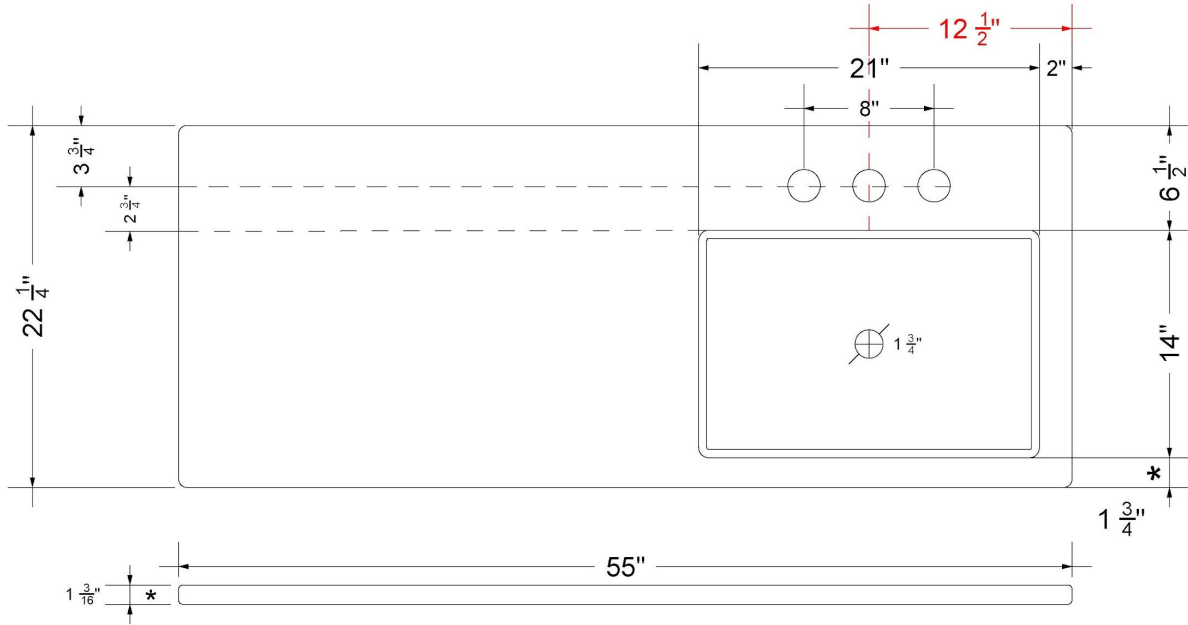

VANDERLOC

55" SILESTONE® QUARTZ VANITY TOP - Eternal Charcoal
Single Vigo Right Offset Sink (Widespread faucet hole)

CV-55-S1RO.WS.ec

Technical Information

All product dimensions are nominal.

- Installation: Vanity Top
- Number of deck holes: 3

Notes

Install this product according to the installation instructions.