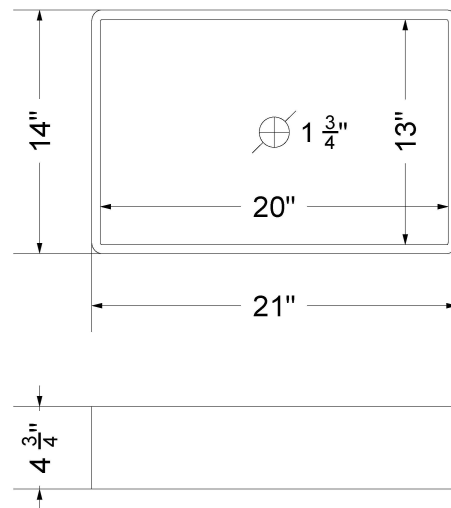

All product dimensions are nominal.

- Installation: Vanity Top
- Number of deck holes: 3

Notes

Install this product according to the installation instructions.

Sink Specifications

- 4-3/4" (82.55mm) deep
- 1-3/4" (6.35mm) drain opening
- Minimum cabinet size: 24"