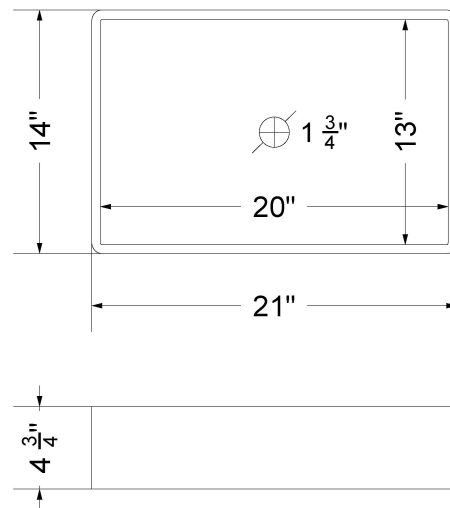

CV-55-S1RO.SH.ec

Technical Information

All product dimensions are nominal.

- Installation: Vanity Top
- Number of deck holes: 1

Notes

Install this product according to the installation instructions.

Sink Specifications

CV-55-S1RO.SH.en

Technical Information

All product dimensions are nominal.

- Installation: Vanity Top
- Number of deck holes: 1

Notes

Install this product according to the installation instructions.

Sink Specifications

CV-55-S1RO.WS.ds

Technical Information

All product dimensions are nominal.

- Installation: Vanity Top
- Number of deck holes: 3

Notes

Install this product according to the installation instructions.

Sink Specifications