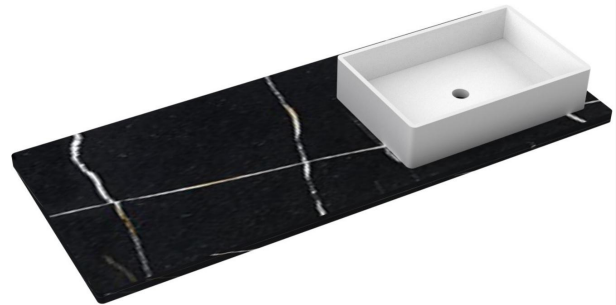

VANDERLOC

55" SILESTONE® QUARTZ VANITY TOP - Eternal Noir
Single Vigo Right Offset Sink (Widespread faucet hole)

CV-55-S1RO.WS.en

Features

- Matte Stone™ Vessel Sink
- Single and widespread faucet

Material

- Silestone® Quartz
- White Matte Stone™

Installation

- Vanity top
- Widespread faucet hole

Included Products

- Vigo Magnolia Matte Stone™ Vessel Bathroom Sink

Optional Products

- C-55B.en Silestone® Quartz backsplash

Codes/Standards

- N/A

Vanderloc® One-Year Limited Warranty

- For product warranty information visit www.vanderloc.com

Available Colors/Finishes

Color tiles intended for reference only.

Color	Code	Description
	DS	Desert Silver
	EC	Eternal Charcoal
	EN	Eternal Noir
	EG	Ethereal Glow
	HE	Helix
	WZ	White Zeus