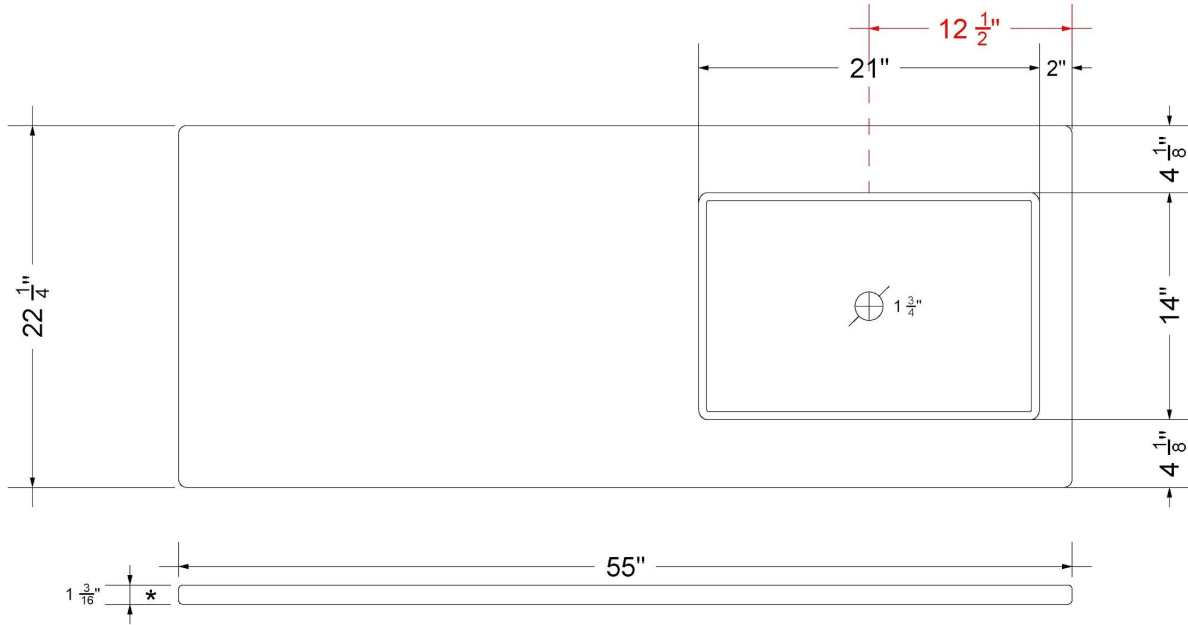

CV-55-S1RO.NH.wz

Technical Information

All product dimensions are nominal.

- Installation: Vanity Top
- Number of deck holes: 0

Notes

Install this product according to the installation instructions.

Sink Specifications