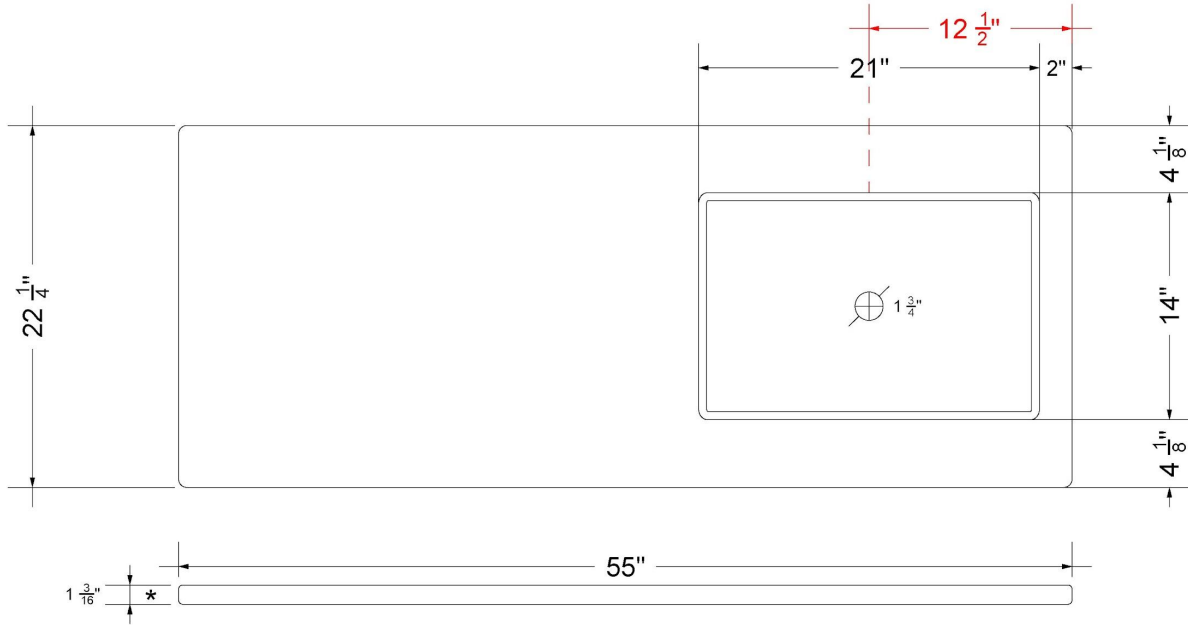

CV-55-S1RO.NH.en

Technical Information

All product dimensions are nominal.

- Installation: Vanity Top
- Number of deck holes: 0

Notes

Install this product according to the installation instructions.

Sink Specifications