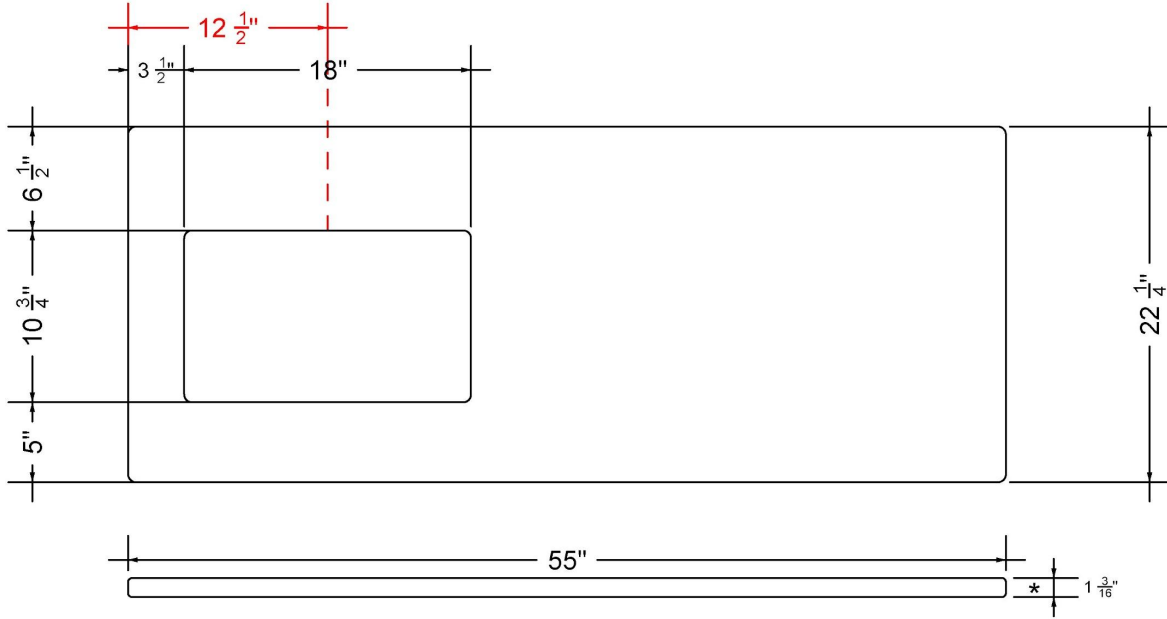

### Technical Information

All product dimensions are nominal.

- Installation: Vanity Top
- Number of deck holes: 0