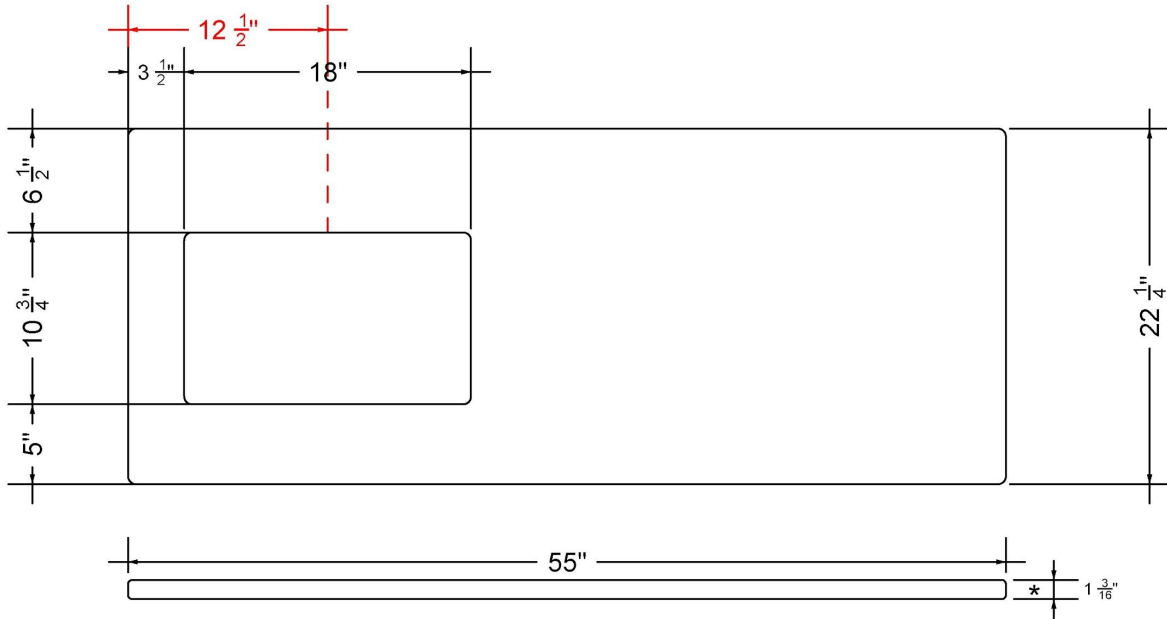

VANDERLOC

55" SILESTONE® QUARTZ VANITY TOP - Desert Silver

Single Rectangle Left Offset Sink (No faucet hole)

C-55-SRLO.NH.ds

Technical Information

All product dimensions are nominal.

- Installation: Vanity Top
- Number of deck holes: 0

Notes

Install this product according to the installation instructions.