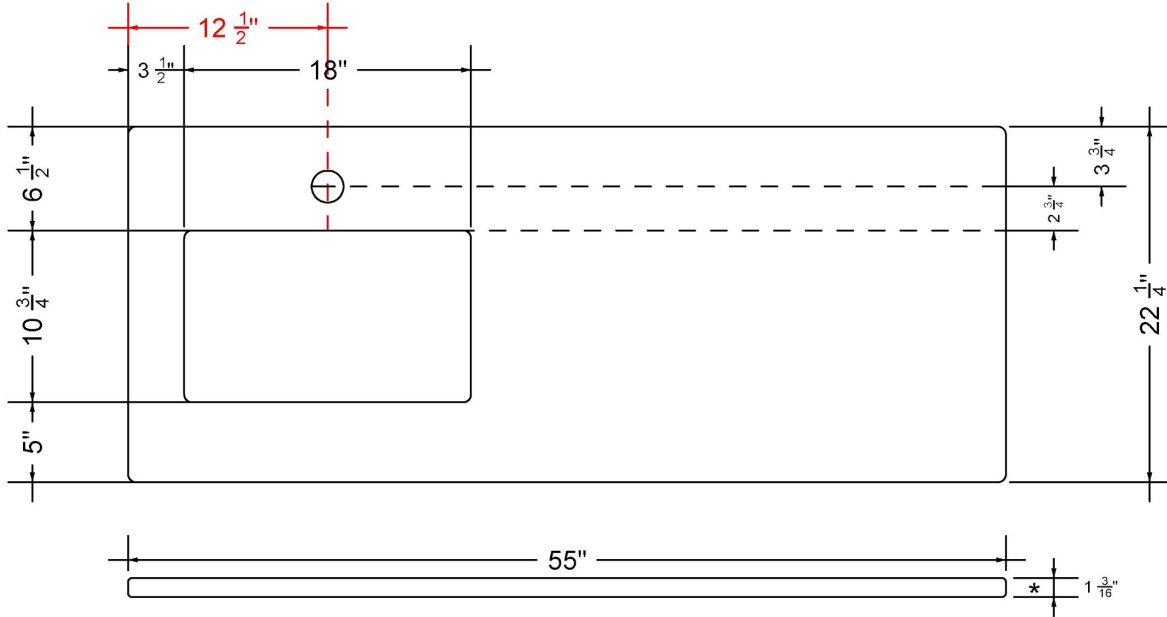

VANDERLOC

55" SILESTONE® QUARTZ VANITY TOP - Eternal Charcoal
Single Rectangle Left Offset Sink (Single faucet hole)

C-55-SRLO.SH.ec

Technical Information

All product dimensions are nominal.

- Installation: Vanity Top
- Number of deck holes: 1

Notes

Install this product according to the installation instructions.