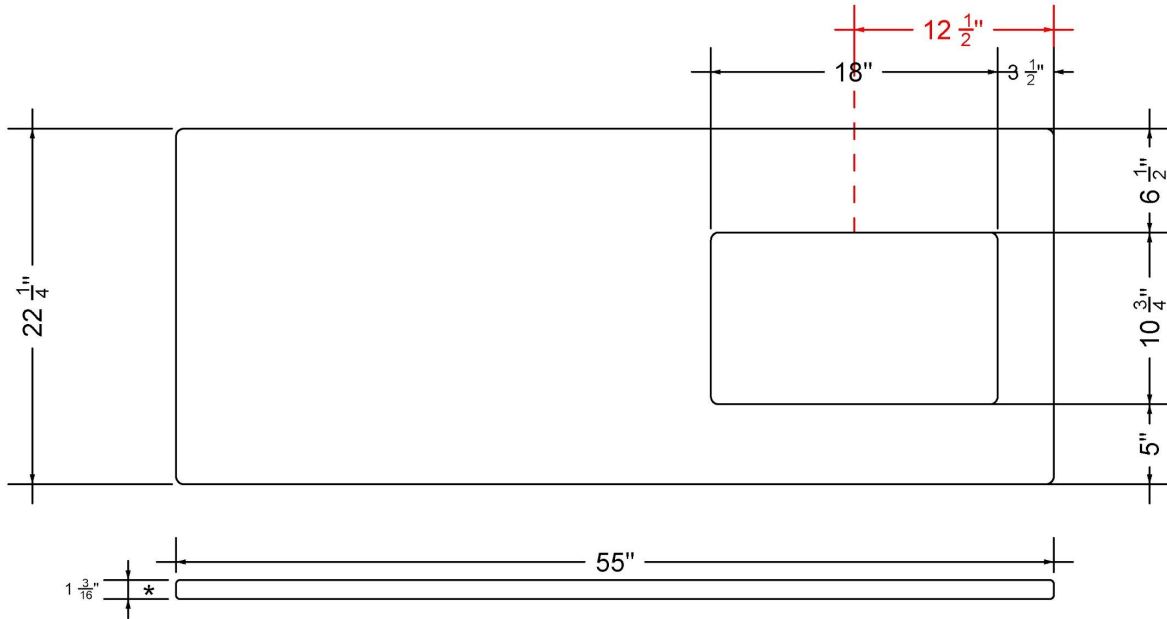

## Technical Information

All product dimensions are nominal.

- Installation: Vanity Top
- Number of deck holes: 0