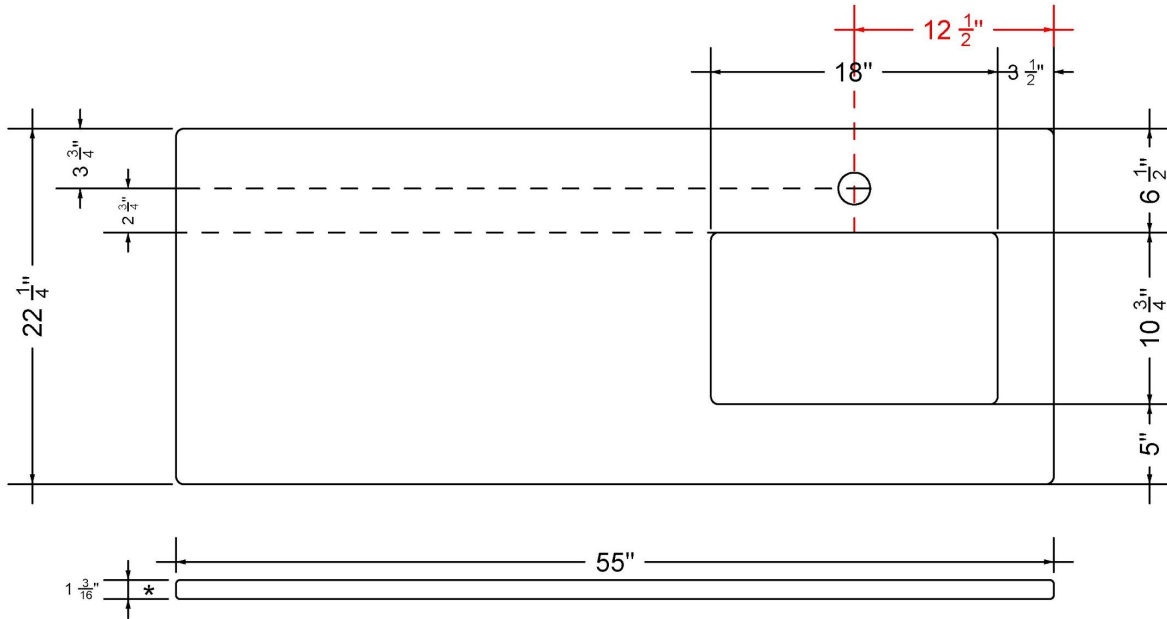

VANDERLOC

55" SILESTONE® QUARTZ VANITY TOP - Eternal Charcoal
Single Rectangle Right Offset Sink (Single faucet hole)

C-55-SRRO.SH.ec

Technical Information

All product dimensions are nominal.

- Installation: Vanity Top
- Number of deck holes: 1

Notes

Install this product according to the installation instructions.