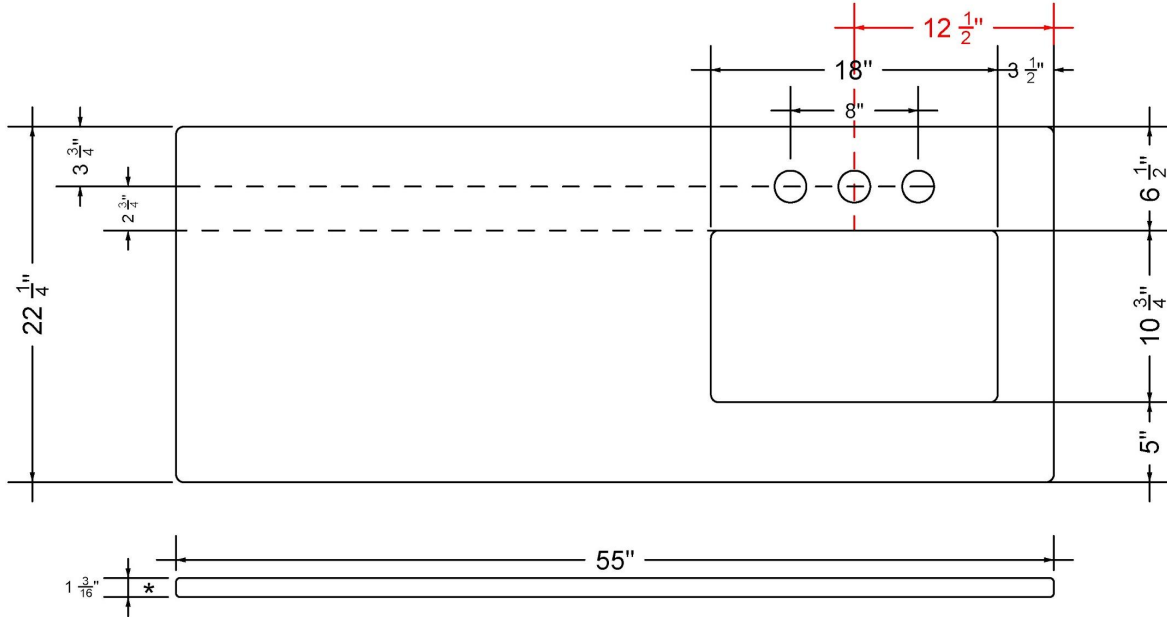

Technical Information

All product dimensions are nominal.

- Installation: Vanity Top
- Number of deck holes: 3

Notes

Install this product according to the installation instructions.