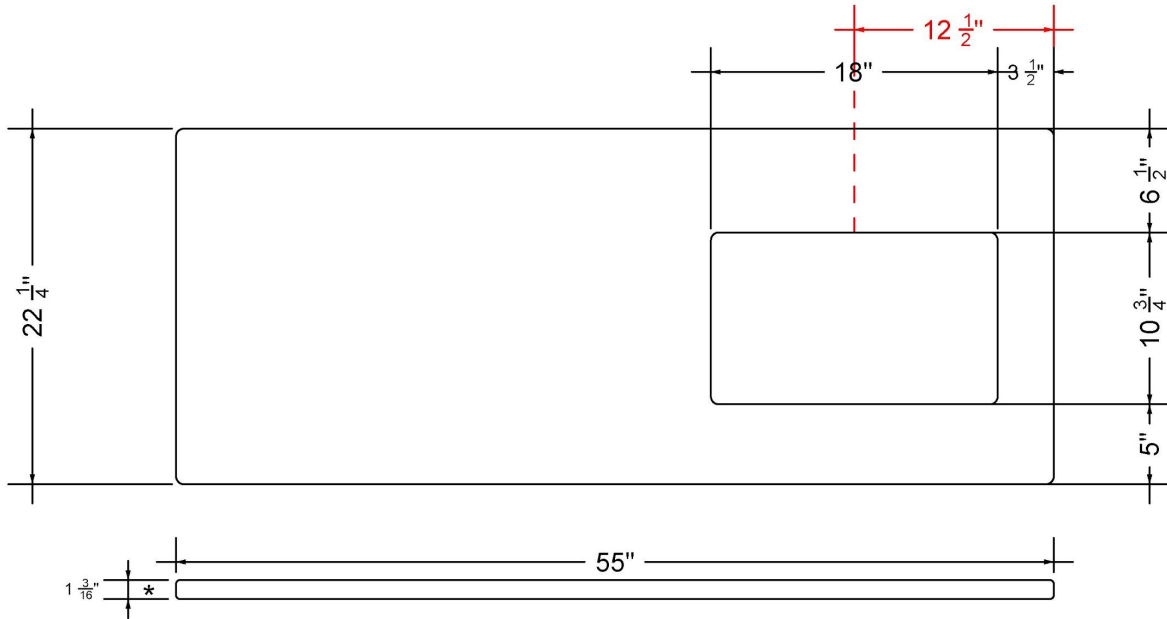

VANDERLOC

55" SILESTONE® QUARTZ VANITY TOP - Eternal Charcoal
Single Rectangle Right Offset Sink (No faucet hole)

C-55-SRRO.NH.ec

Technical Information

All product dimensions are nominal.

- Installation: Vanity Top
- Number of deck holes: 0

Notes

Install this product according to the installation instructions.