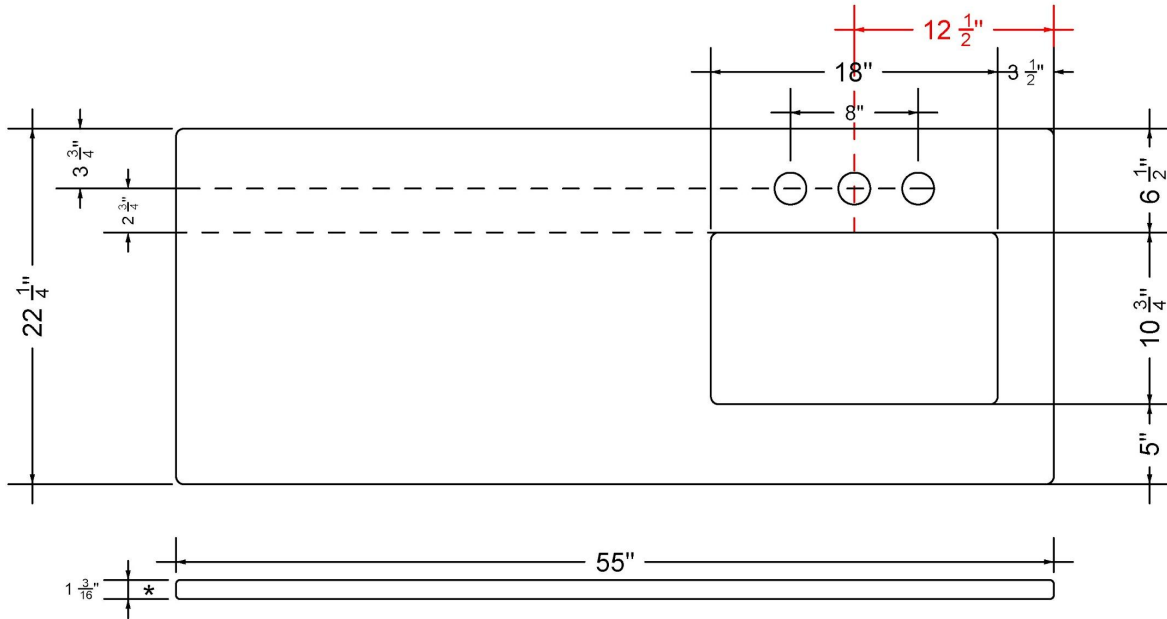

VANDERLOC

55" SILESTONE® QUARTZ VANITY TOP - Eternal Charcoal
Single Rectangle Right Offset Sink (Widespread faucet hole)

C-55-SRRO.WS.ec

Technical Information

All product dimensions are nominal.

- Installation: Vanity Top
- Number of deck holes: 3

Notes

Install this product according to the installation instructions.