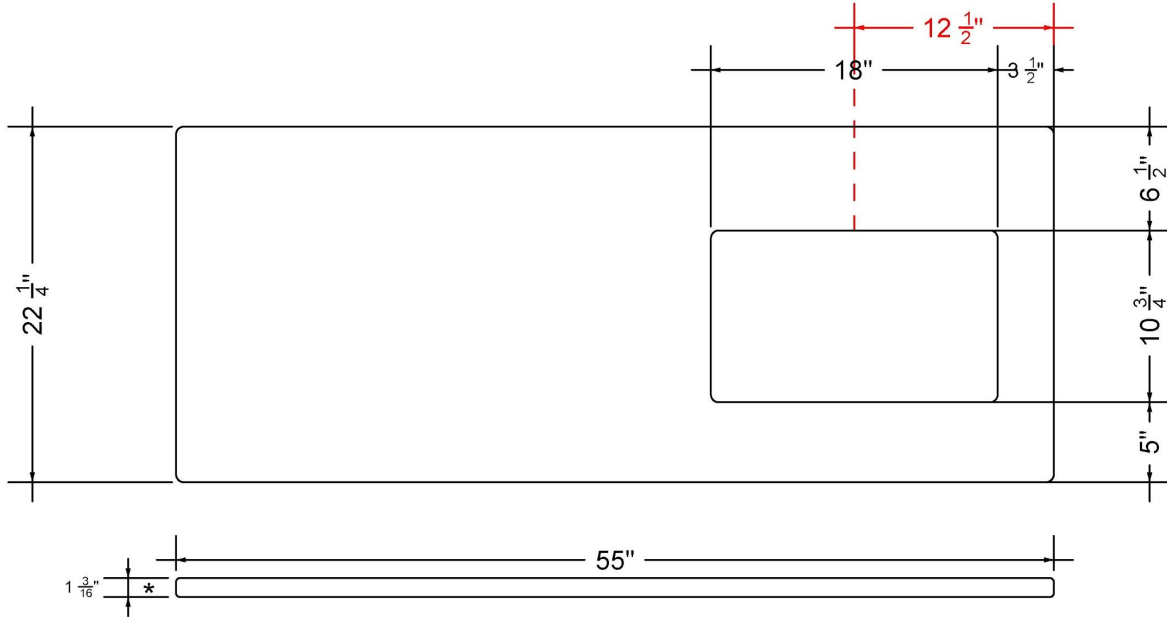

### Technical Information

All product dimensions are nominal.

- Installation: Vanity Top
- Number of deck holes: 0