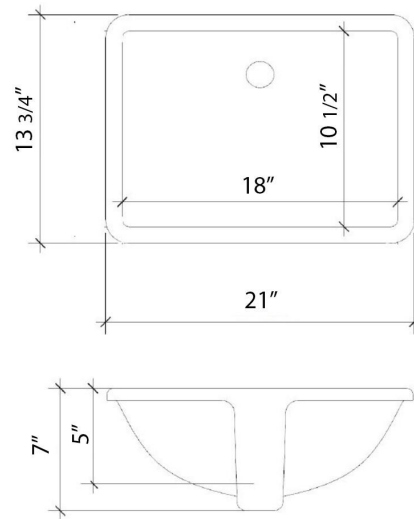

Sink Specifications

- 8" (203mm) deep
- 1-11/16" (55mm) drain opening
- Minimum cabinet size: 21"