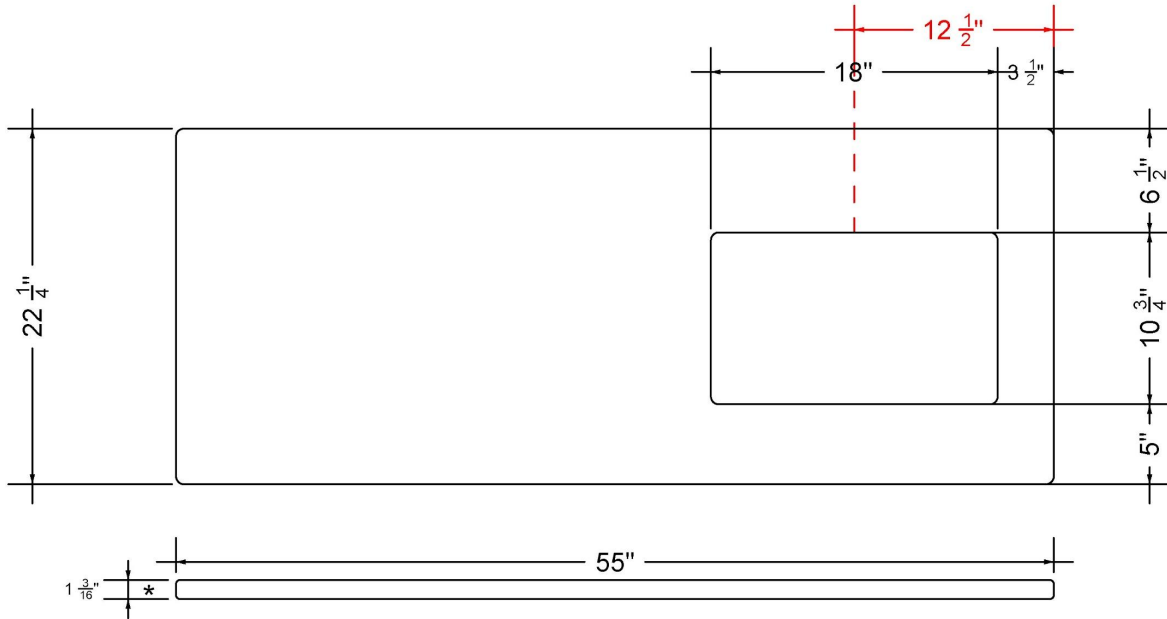

### Technical Information

All product dimensions are nominal.

- Installation: Vanity Top
- Number of deck holes: 0