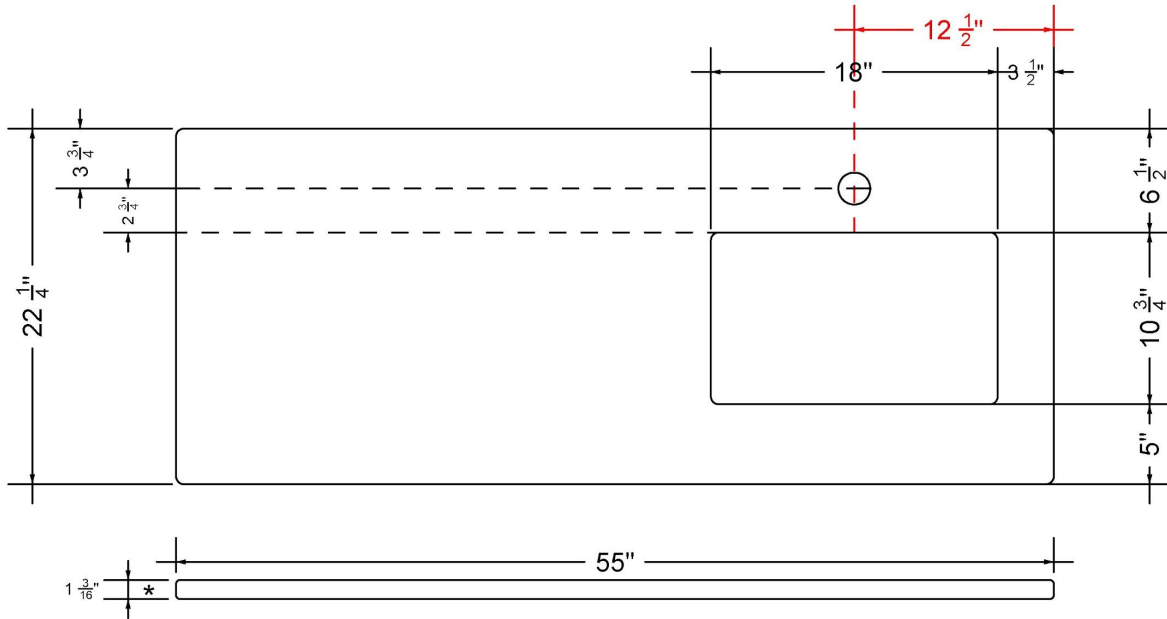

Technical Information

All product dimensions are nominal.

- Installation: Vanity Top
- Number of deck holes: 1

Notes

Install this product according to the installation instructions.