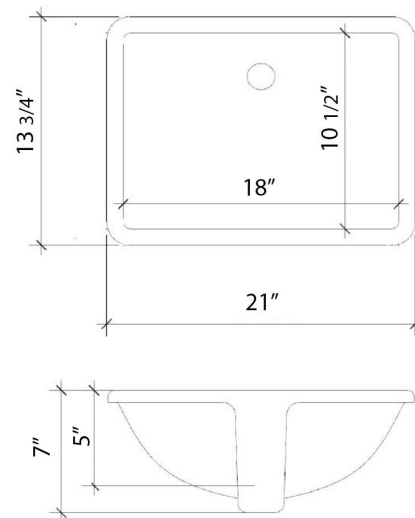

Sink Specifications

- 8" (203mm) deep
- 1-11/16" (55mm) drain opening
- Minimum cabinet size: 21"