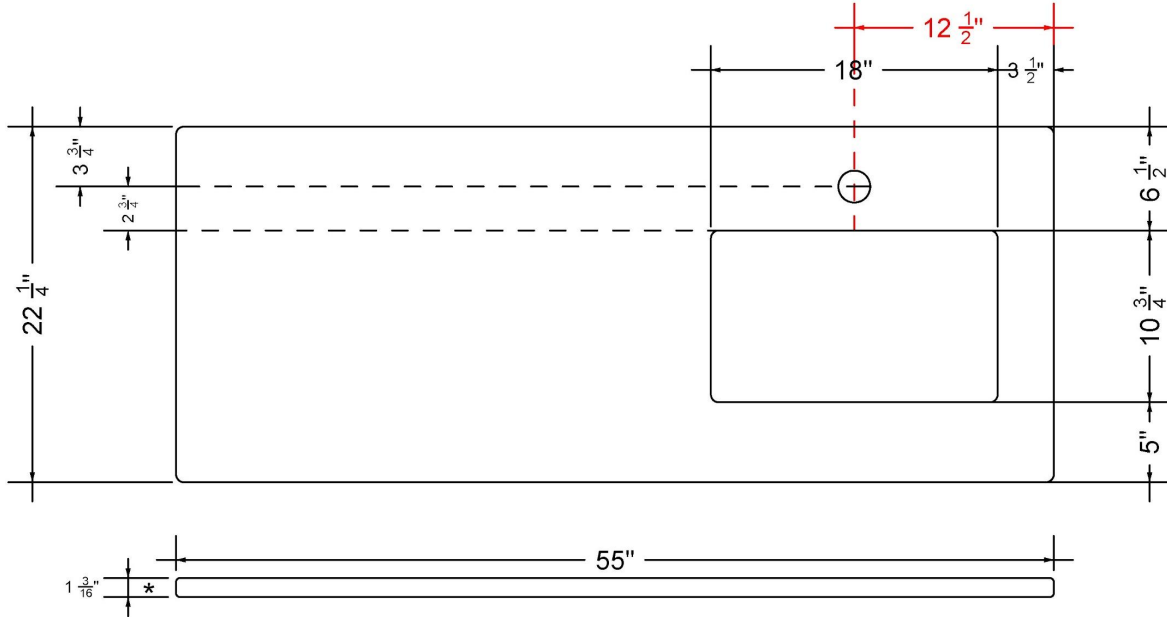

### Technical Information

All product dimensions are nominal.

- Installation: Vanity Top
- Number of deck holes: 1