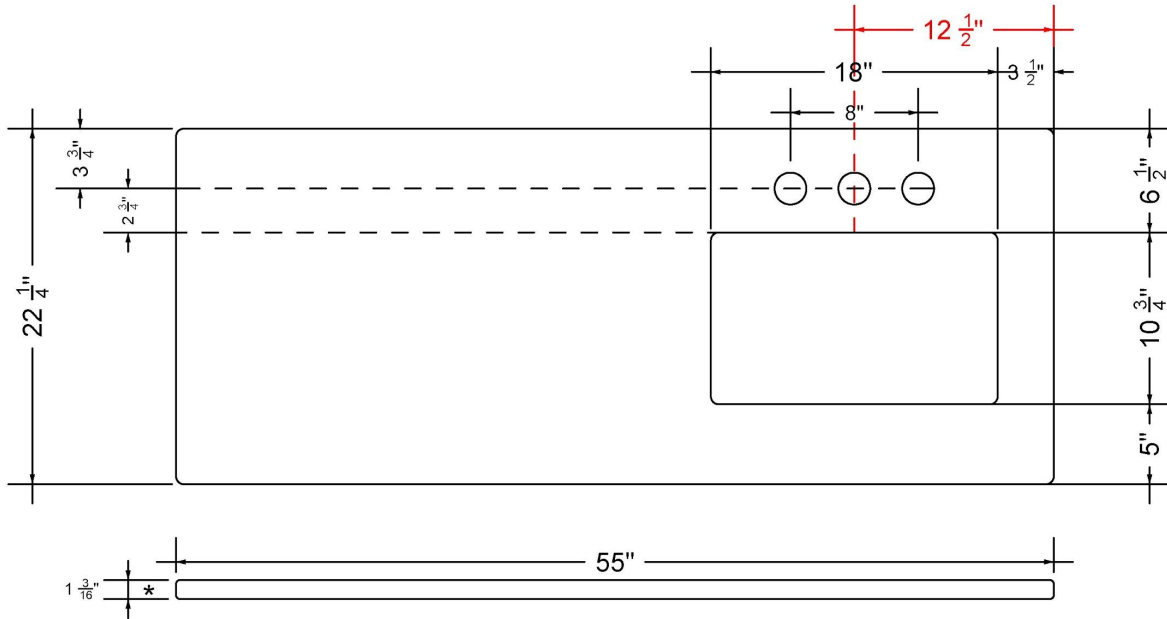

Technical Information

All product dimensions are nominal.

- Installation: Vanity Top
- Number of deck holes: 3

Notes

Install this product according to the installation instructions.