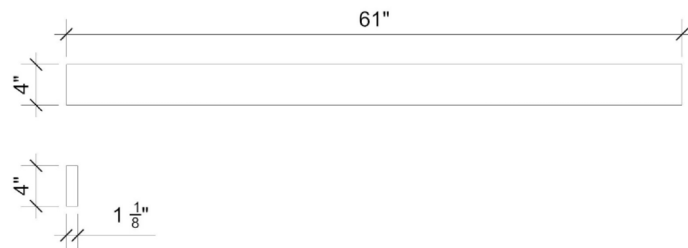

VANDERLOC

61" Quartz Backsplash White Zeus **C-61B.wz**

Features

- 4" Quartz Backsplash

Material

- Silestone® Quartz

Codes/Standards

- None Applicable

Notes

- Install this product according to the installation instructions

Technical Information

- All product dimensions are nominal

Vanderloc® One-Year Limited Warranty

- For product warranty information visit www.vanderloc.com

Available Colors/Finishes

Color tiles intended for reference only.

Color	Code	Description
	DS	Desert Silver
	EC	Eternal Charcoal
	EN	Eternal Noir
	EG	Ethereal Glow
	HE	Helix
	WZ	White Zeus