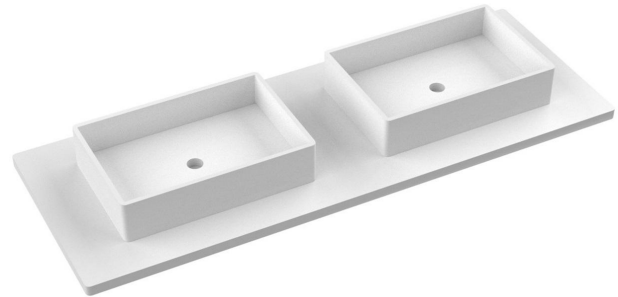

VANDERLOC

61" SILESTONE® QUARTZ VANITY TOP - White Zeus

Double Vigo Centered Sink (No faucet hole)

CV-61-D1C.NH.wz

Features

- Matte Stone™ Vessel Sink
- Single and widespread faucet

Material

- Silestone® Quartz
- White Matte Stone™

Installation

- Vanity top
- No faucet hole

Included Products

- Vigo Magnolia Matte Stone™ Vessel Bathroom Sink

Optional Products

- C-61B.wz Silestone® Quartz backsplash

Codes/Standards

- N/A

Vanderloc® One-Year Limited Warranty

- For product warranty information visit www.vanderloc.com

Available Colors/Finishes

Color tiles intended for reference only.

Color	Code	Description
	DS	Desert Silver
	EC	Eternal Charcoal
	EN	Eternal Noir
	EG	Ethereal Glow
	HE	Helix
	WZ	White Zeus