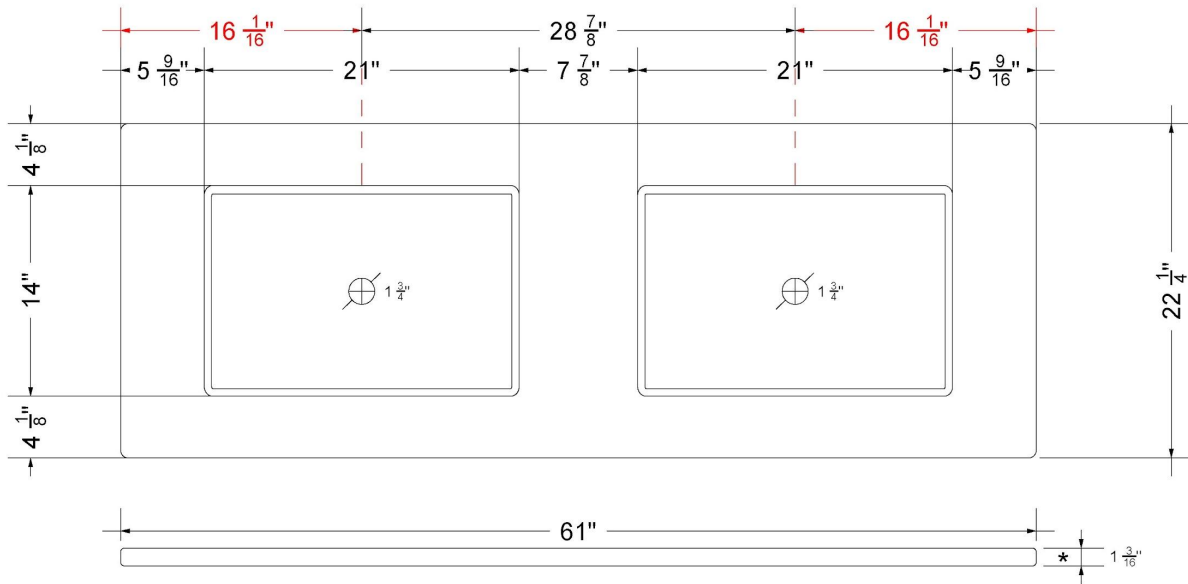

VANDERLOC

61" SILESTONE® QUARTZ VANITY TOP - White Zeus
 Double Vigo Centered Sink (No faucet hole)

CV-61-D1C.NH.wz

Technical Information

All product dimensions are nominal.

- Installation: Vanity Top
- Number of deck holes: 0