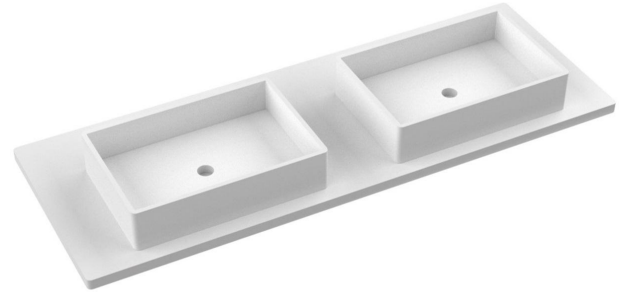

VANDERLOC

61" SILESTONE® QUARTZ VANITY TOP - White Zeus
Double Vigo Centered Sink (Widespread faucet hole)

CV-61-D1C.WS.wz

Features

- Matte Stone™ Vessel Sink
- Single and widespread faucet

Material

- Silestone® Quartz
- White Matte Stone™

Installation

- Vanity top
- Widespread faucet hole

Included Products

- Vigo Magnolia Matte Stone™ Vessel Bathroom Sink

Optional Products

- C-61B.wz Silestone® Quartz backsplash

Codes/Standards

- N/A

Vanderloc® One-Year Limited Warranty

- For product warranty information visit www.vanderloc.com

Available Colors/Finishes

Color tiles intended for reference only.

Color	Code	Description
	DS	Desert Silver
	EC	Eternal Charcoal
	EN	Eternal Noir
	EG	Ethereal Glow
	HE	Helix
	WZ	White Zeus