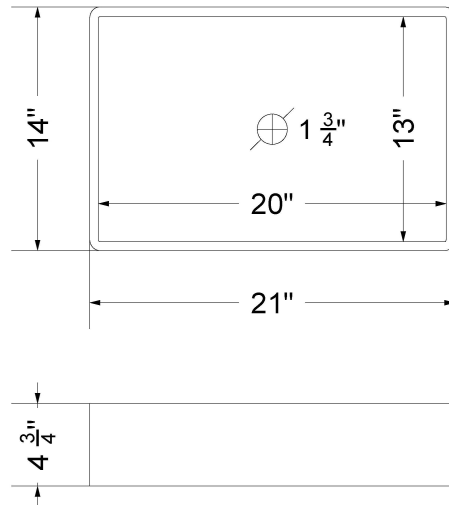

Technical Information

All product dimensions are nominal.

- Installation: Vanity Top
- Number of deck holes: 3

Notes

Install this product according to the installation instructions.

Sink Specifications

- 4-3/4" (82.55mm) deep
- 1-3/4" (6.35mm) drain opening
- Minimum cabinet size: 24"

Technical Information

All product dimensions are nominal.

- Installation: Vanity Top
- Number of deck holes: 0

Notes

Install this product according to the installation instructions.

Sink Specifications

- 4-3/4" (82.55mm) deep
- 1-3/4" (6.35mm) drain opening
- Minimum cabinet size: 24"