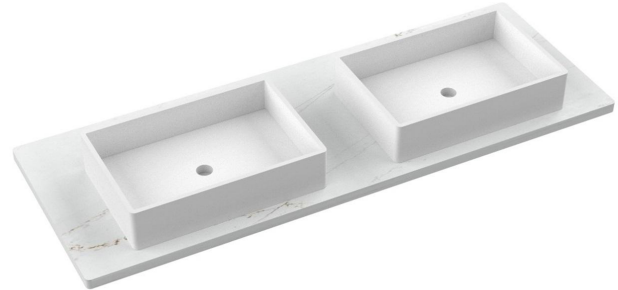

VANDERLOC

61" SILESTONE® QUARTZ VANITY TOP - Ethereal Glow Double Vigo Centered Sink (Widespread faucet hole)

CV-61-D1C.WS.eg

Features

- Matte Stone™ Vessel Sink
- Single and widespread faucet

Material

- Silestone® Quartz
- White Matte Stone™

Installation

- Vanity top
- Widespread faucet hole

Included Products

- Vigo Magnolia Matte Stone™ Vessel Bathroom Sink

Optional Products

- C-61B.eg Silestone® Quartz backsplash

Codes/Standards

- N/A

Vanderloc® One-Year Limited Warranty

- For product warranty information visit www.vanderloc.com

Available Colors/Finishes

Color tiles intended for reference only.

Color	Code	Description
	DS	Desert Silver
	EC	Eternal Charcoal
	EN	Eternal Noir
	EG	Ethereal Glow
	HE	Helix
	WZ	White Zeus