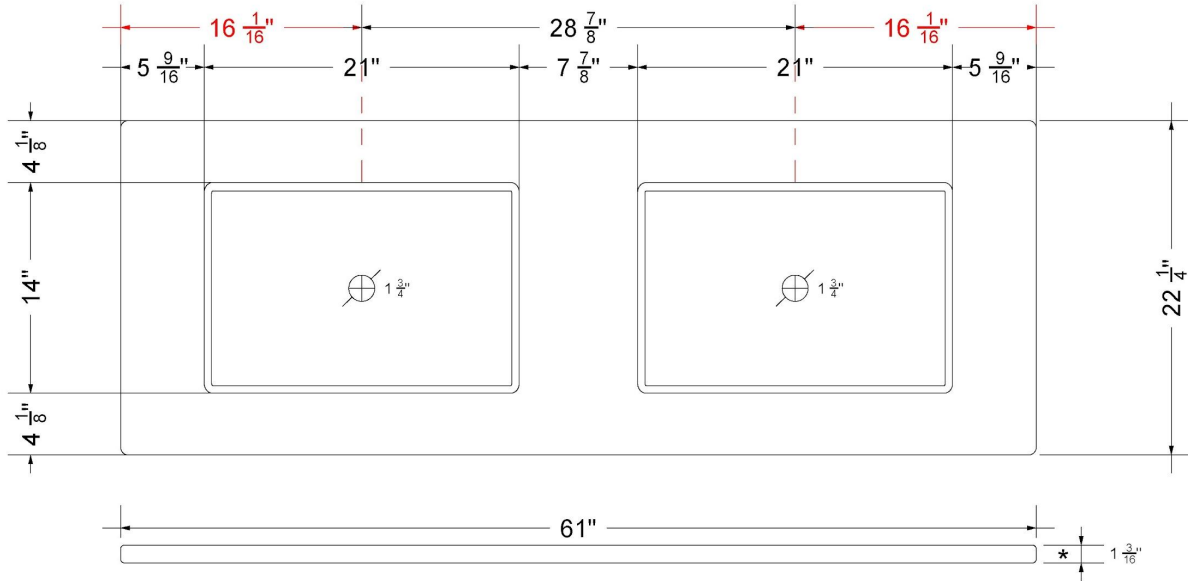

Technical Information

All product dimensions are nominal.

- Installation: Vanity Top
- Number of deck holes: 0

Notes

Install this product according to the installation instructions.

Sink Specifications

- 4-3/4" (82.55mm) deep
- 1-3/4" (6.35mm) drain opening
- Minimum cabinet size: 24"