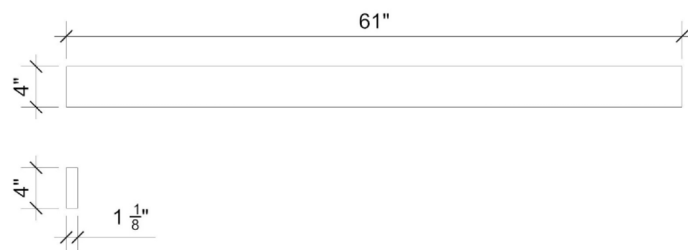

VANDERLOC

61" Quartz Backsplash Eternal Noir **C-61B.en**

Features

- 4" Quartz Backsplash

Material

- Silestone® Quartz

Codes/Standards

- None Applicable

Notes

- Install this product according to the installation instructions

Technical Information

- All product dimensions are nominal

Vanderloc® One-Year Limited Warranty

- For product warranty information visit www.vanderloc.com

Available Colors/Finishes

Color tiles intended for reference only.

Color	Code	Description
	DS	Desert Silver
	EC	Eternal Charcoal
	EN	Eternal Noir
	EG	Ethereal Glow
	HE	Helix
	WZ	White Zeus