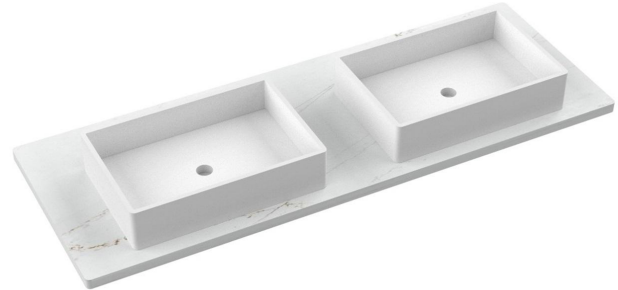

VANDERLOC

61" SILESTONE® QUARTZ VANITY TOP - Ethereal Glow
Double Vigo Centered Sink (Single faucet hole)

CV-61-D1C.SH.eg

Features

- Matte Stone™ Vessel Sink
- Single and widespread faucet

Material

- Silestone® Quartz
- White Matte Stone™

Installation

- Vanity top
- Single faucet hole

Included Products

- Vigo Magnolia Matte Stone™ Vessel Bathroom Sink

Optional Products

- C-61B.eg Silestone® Quartz backsplash

Codes/Standards

- N/A

Vanderloc® One-Year Limited Warranty

- For product warranty information visit www.vanderloc.com

Available Colors/Finishes

Color tiles intended for reference only.

Color	Code	Description
	DS	Desert Silver
	EC	Eternal Charcoal
	EN	Eternal Noir
	EG	Ethereal Glow
	HE	Helix
	WZ	White Zeus