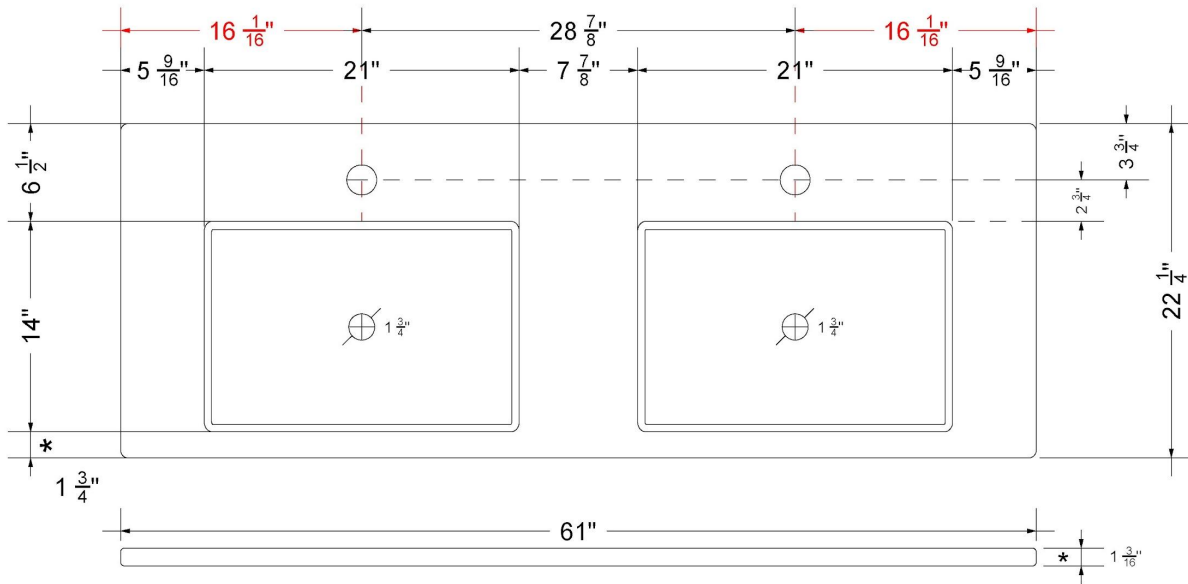

Technical Information

All product dimensions are nominal.

- Installation: Vanity Top
- Number of deck holes: 1

Notes

Install this product according to the installation instructions.

Sink Specifications

- 4-3/4" (82.55mm) deep
- 1-3/4" (6.35mm) drain opening
- Minimum cabinet size: 24"