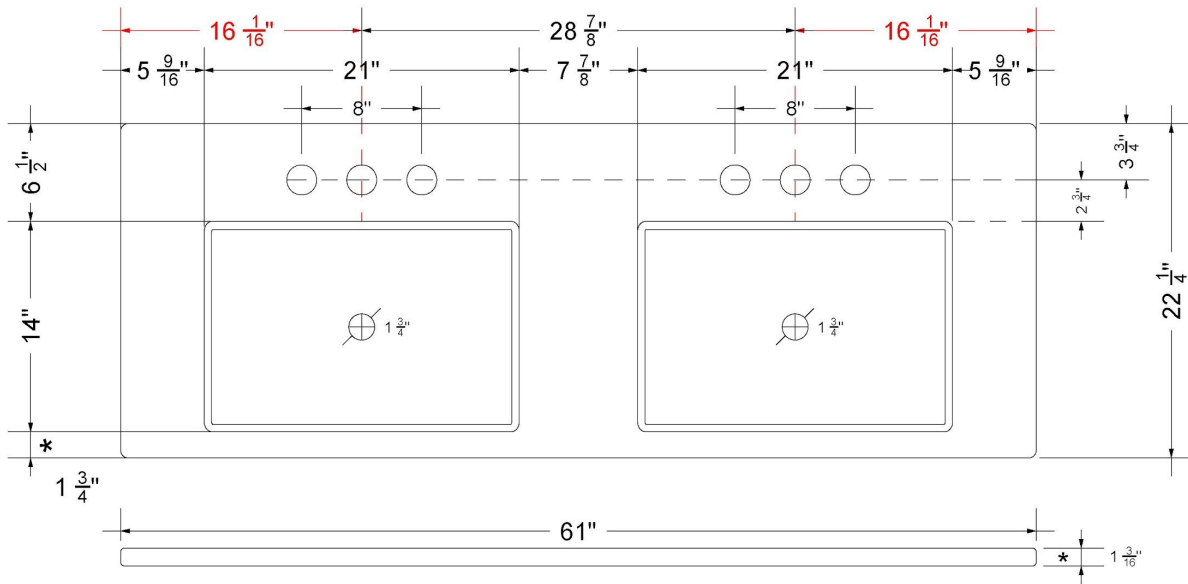

Technical Information

All product dimensions are nominal.

- Installation: Vanity Top
- Number of deck holes: 3

Notes

Install this product according to the installation instructions.