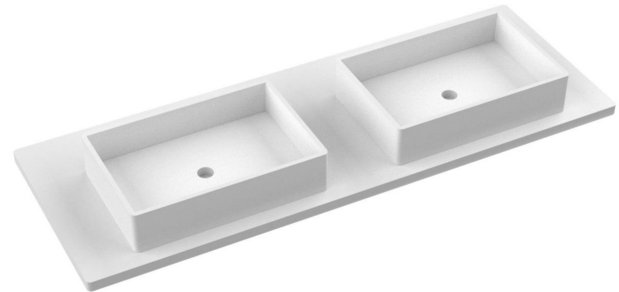

VANDERLOC

61" SILESTONE® QUARTZ VANITY TOP - White Zeus Double Vigo Centered Sink (Single faucet hole)

CV-61-D1C.SH.wz

Features

- Matte Stone™ Vessel Sink
- Single and widespread faucet

Material

- Silestone® Quartz
- White Matte Stone™

Installation

- Vanity top
- Single faucet hole

Included Products

- Vigo Magnolia Matte Stone™ Vessel Bathroom Sink

Optional Products

- C-61B.wz Silestone® Quartz backsplash

Codes/Standards

- N/A

Vanderloc® One-Year Limited Warranty

- For product warranty information visit www.vanderloc.com

Available Colors/Finishes

Color tiles intended for reference only.

Color	Code	Description
	DS	Desert Silver
	EC	Eternal Charcoal
	EN	Eternal Noir
	EG	Ethereal Glow
	HE	Helix
	WZ	White Zeus