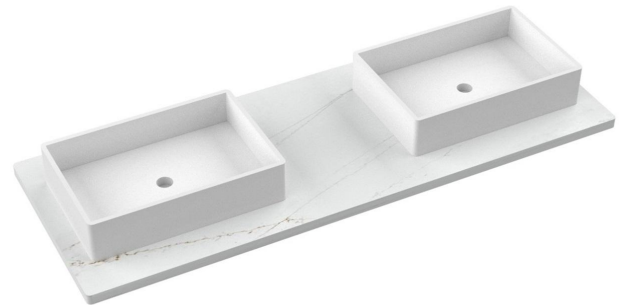

CV-61-D10.NH.eg

Features

- Matte Stone™ Vessel Sink
- Single and widespread faucet

Material

- Silestone® Quartz
- White Matte Stone™

Installation

- Vanity top
- No faucet hole

Included Products

- Vigo Magnolia Matte Stone™ Vessel Bathroom Sink

Optional Products

- C-61B.eg Silestone® Quartz backsplash

Codes/Standards

- N/A

Vanderloc® One-Year Limited Warranty

- For product warranty information visit www.vanderloc.com