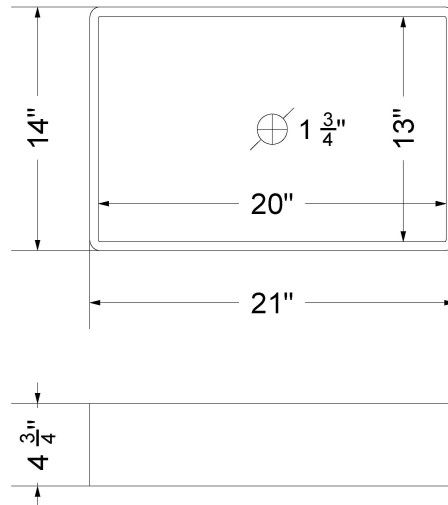

Notes

Install this product according to the installation instructions.

Sink Specifications

- 4-3/4" (82.55mm) deep
- 1-3/4" (6.35mm) drain opening
- Minimum cabinet size: 24"

VANDERLOC

61" SILESTONE® QUARTZ VANITY TOP - Ethereal Glow Double Vigo Offset Sink (No faucet hole)