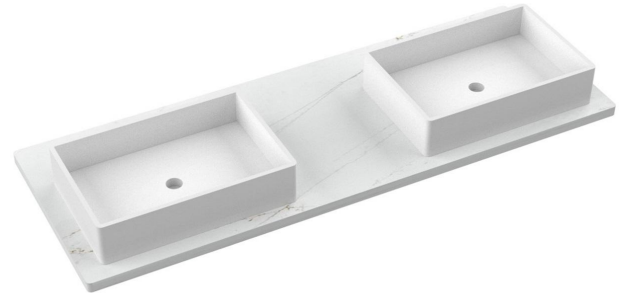

VANDERLOC

61" SILESTONE® QUARTZ VANITY TOP - Ethereal Glow Double Vigo Offset Sink (Widespread faucet hole)

CV-61-D10.WS.eg

Features

- Matte Stone™ Vessel Sink
- Single and widespread faucet

Material

- Silestone® Quartz
- White Matte Stone™

Installation

- Vanity top
- Widespread faucet hole

Included Products

- Vigo Magnolia Matte Stone™ Vessel Bathroom Sink

Optional Products

- C-61B.eg Silestone® Quartz backsplash

Codes/Standards

- N/A

Vanderloc® One-Year Limited Warranty

- For product warranty information visit www.vanderloc.com

Available Colors/Finishes

Color tiles intended for reference only.

Color	Code	Description
	DS	Desert Silver
	EC	Eternal Charcoal
	EN	Eternal Noir
	EG	Ethereal Glow
	HE	Helix
	WZ	White Zeus