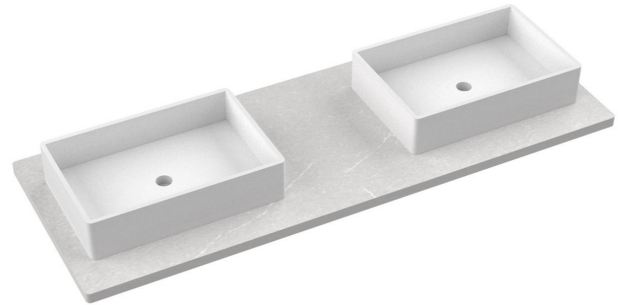

VANDERLOC

61" SILESTONE® QUARTZ VANITY TOP - Desert Silver
Double Vigo Offset Sink (No faucet hole)

CV-61-D10.NH.ds

Features

- Matte Stone™ Vessel Sink
- Single and widespread faucet

Material

- Silestone® Quartz
- White Matte Stone™

Installation

- Vanity top
- No faucet hole

Included Products

- Vigo Magnolia Matte Stone™ Vessel Bathroom Sink

Optional Products

- C-61B.ds Silestone® Quartz backsplash

Codes/Standards

- N/A

Vanderloc® One-Year Limited Warranty

- For product warranty information visit www.vanderloc.com

Available Colors/Finishes

Color tiles intended for reference only.

Color	Code	Description
	DS	Desert Silver
	EC	Eternal Charcoal
	EN	Eternal Noir
	EG	Ethereal Glow
	HE	Helix
	WZ	White Zeus