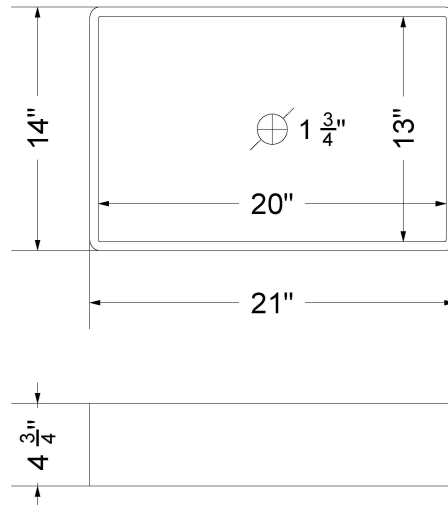

Technical Information

All product dimensions are nominal.

- Installation: Vanity Top
- Number of deck holes: 3

Notes

Install this product according to the installation instructions.

Sink Specifications

- 4-3/4" (82.55mm) deep
- 1-3/4" (6.35mm) drain opening
- Minimum cabinet size: 24"

CV-61-D10.NH.ec

Technical Information

All product dimensions are nominal.

- Installation: Vanity Top
- Number of deck holes: 0

Notes

Install this product according to the installation instructions.

Sink Specifications