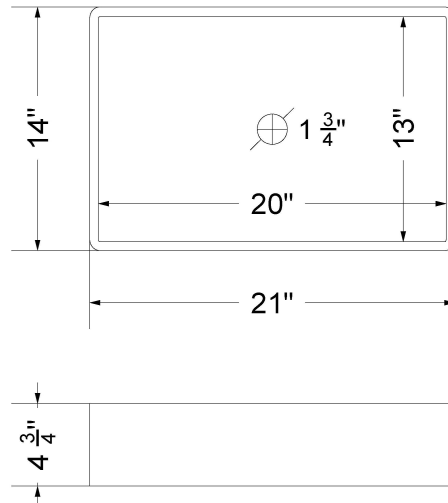

Technical Information

All product dimensions are nominal.

- Installation: Vanity Top
- Number of deck holes: 1

Notes

Install this product according to the installation instructions.

Sink Specifications

- 4-3/4" (82.55mm) deep
- 1-3/4" (6.35mm) drain opening
- Minimum cabinet size: 24"

Technical Information

All product dimensions are nominal.

- Installation: Vanity Top
- Number of deck holes: 3

Notes

Install this product according to the installation instructions.

Sink Specifications

- 4-3/4" (82.55mm) deep
- 1-3/4" (6.35mm) drain opening
- Minimum cabinet size: 24"