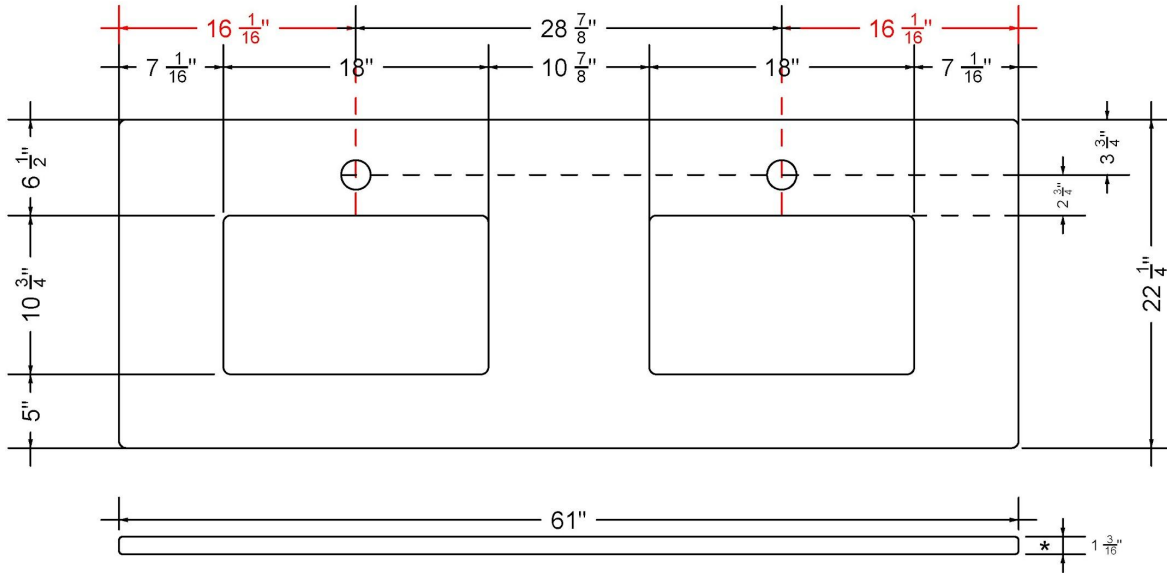

VANDERLOC

61" SILESTONE® QUARTZ VANITY TOP - Hellix
Double Rectangle Centered Sink (Single faucet hole)

C-61-DRC.SH.he

Technical Information

All product dimensions are nominal.

- Installation: Vanity Top
- Number of deck holes: 2