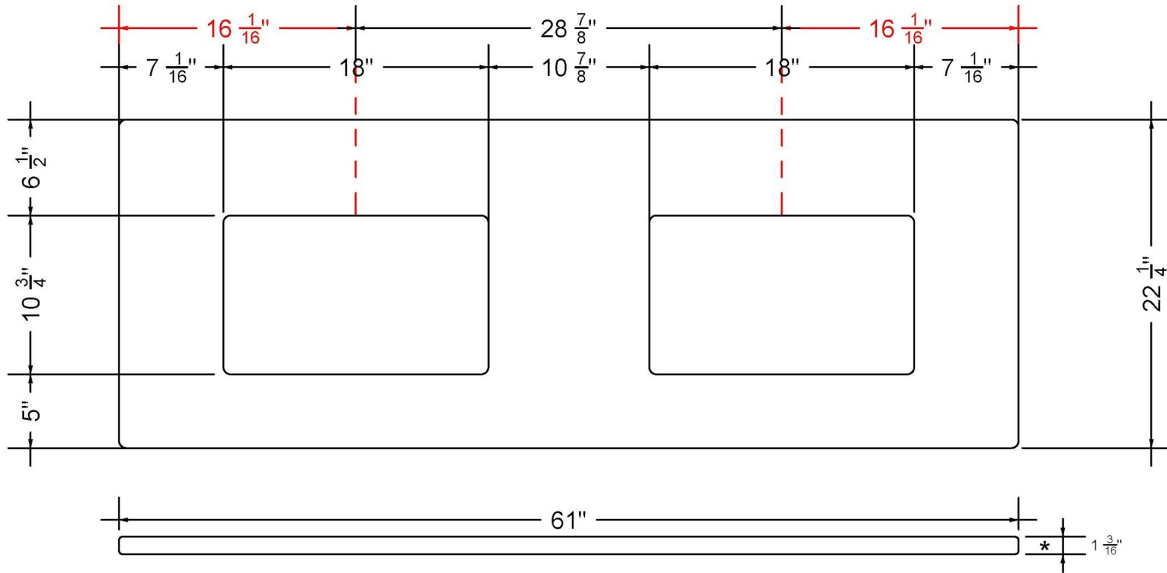

Technical Information

All product dimensions are nominal.

- Installation: Vanity Top
- Number of deck holes: 0

Notes

Install this product according to the installation instructions.

Sink Specifications

- 8" (203mm) deep
- 1-11/16" (61mm) drain opening
- Minimum cabinet size: 21"