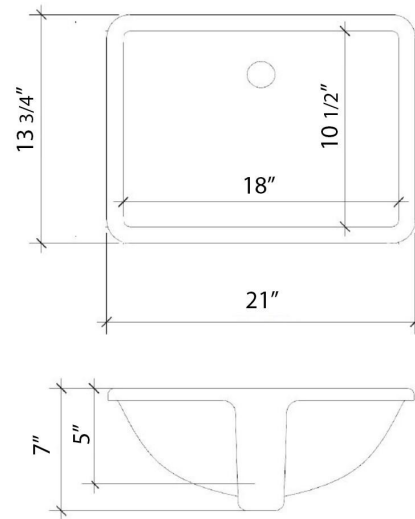

Technical Information

All product dimensions are nominal.

- Installation: Vanity Top
- Number of deck holes: 2

Notes

Install this product according to the installation instructions.

Sink Specifications

- 8" (203mm) deep
- 1-11/16" (61mm) drain opening
- Minimum cabinet size: 21"