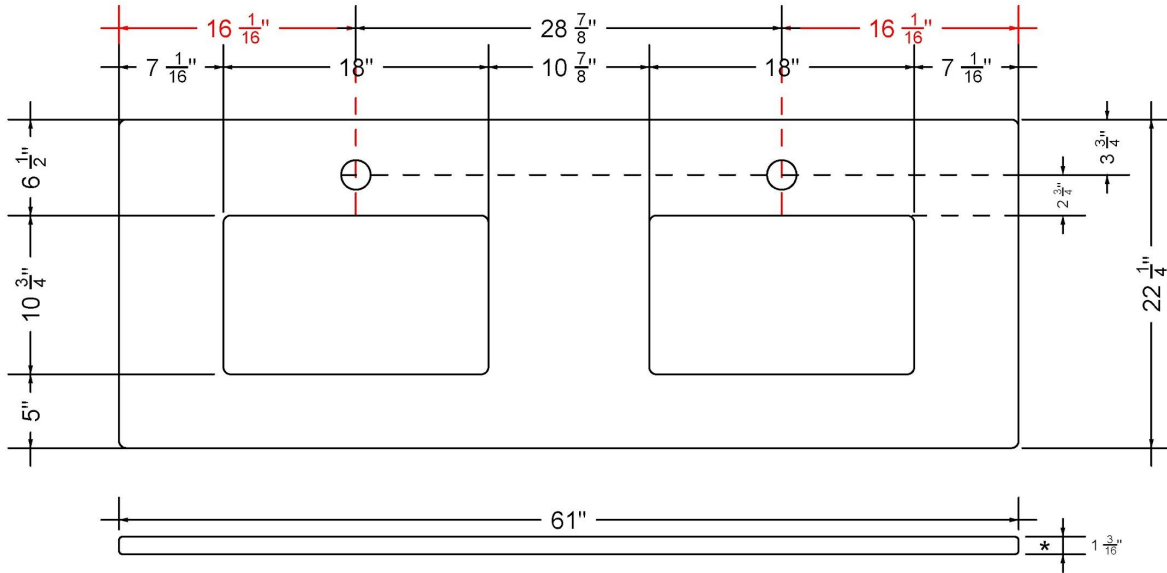

Technical Information

All product dimensions are nominal.

- Installation: Vanity Top
- Number of deck holes: 2

Notes

Install this product according to the installation instructions.

Sink Specifications

- 8" (203mm) deep
- 1-11/16" (61mm) drain opening
- Minimum cabinet size: 21"