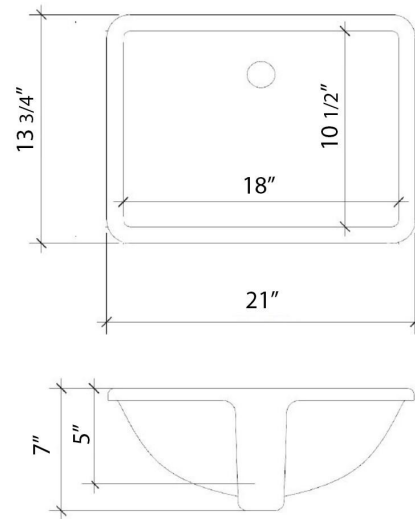

Technical Information

All product dimensions are nominal.

- Installation: Vanity Top
- Number of deck holes: 6

Notes

Install this product according to the installation instructions.

Sink Specifications

- 8" (203mm) deep
- 1-11/16" (61mm) drain opening
- Minimum cabinet size: 21"

All product dimensions are nominal.

- Installation: Vanity Top
- Number of deck holes: 6

Notes

Install this product according to the installation instructions.

Sink Specifications

- 8" (203mm) deep
- 1-11/16" (61mm) drain opening
- Minimum cabinet size: 21"

Notes

Install this product according to the installation instructions.

Sink Specifications

- 8" (203mm) deep
- 1-11/16" (61mm) drain opening
- Minimum cabinet size: 21"

Vanderloc® reserves the right to make revisions without notice to product specifications. For the most current Specification Sheet, go to www.vanderloc.com