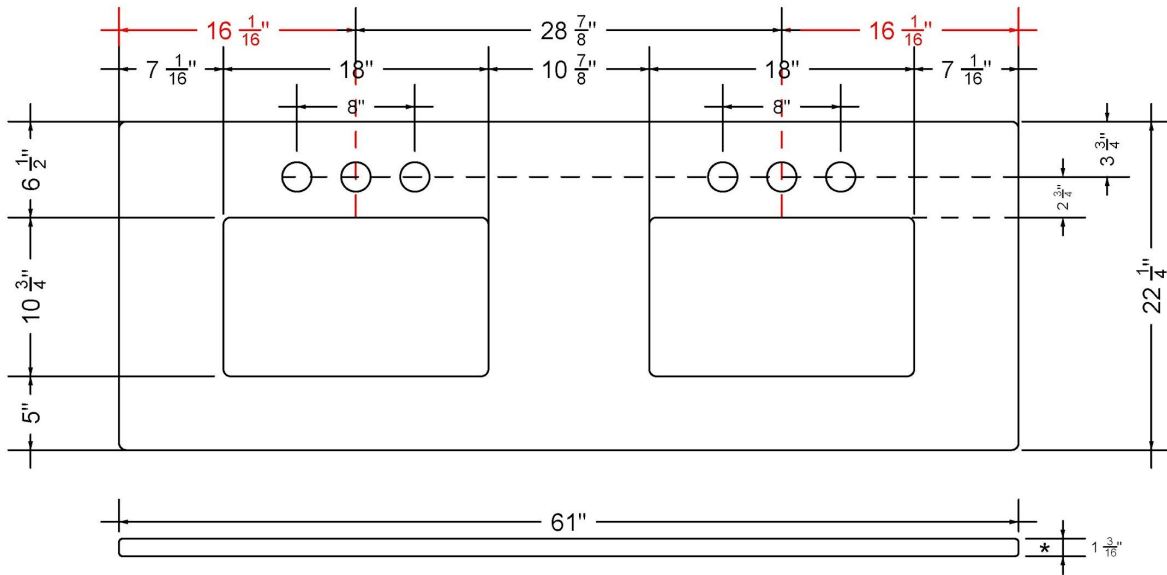

Technical Information

All product dimensions are nominal.

- Installation: Vanity Top
- Number of deck holes: 6

Notes

Install this product according to the installation instructions.