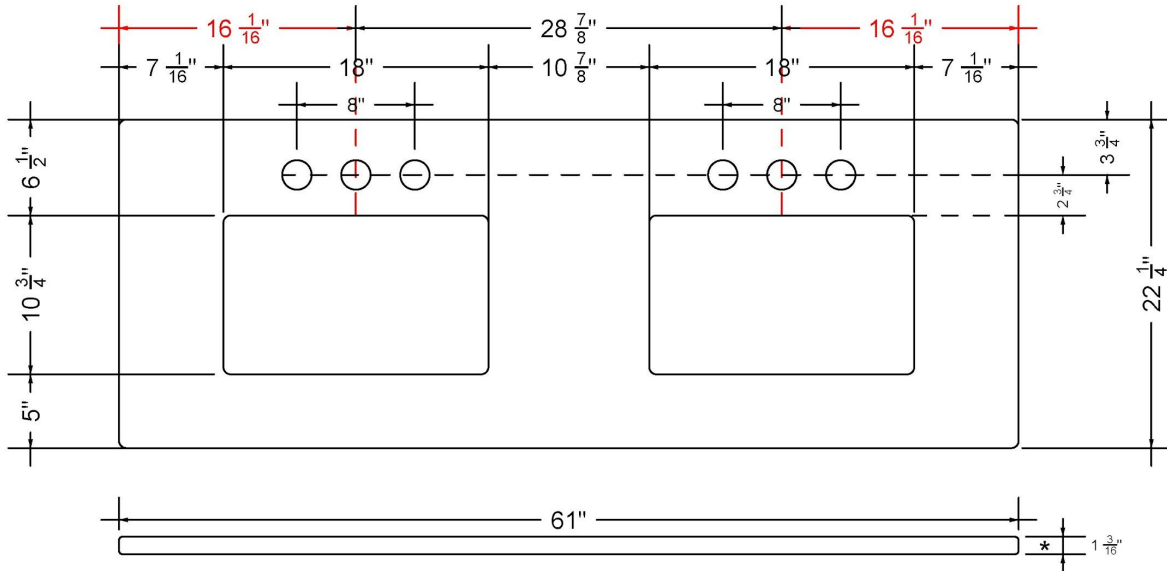

Technical Information

All product dimensions are nominal.

- Installation: Vanity Top
- Number of deck holes: 6

Notes

Install this product according to the installation instructions.