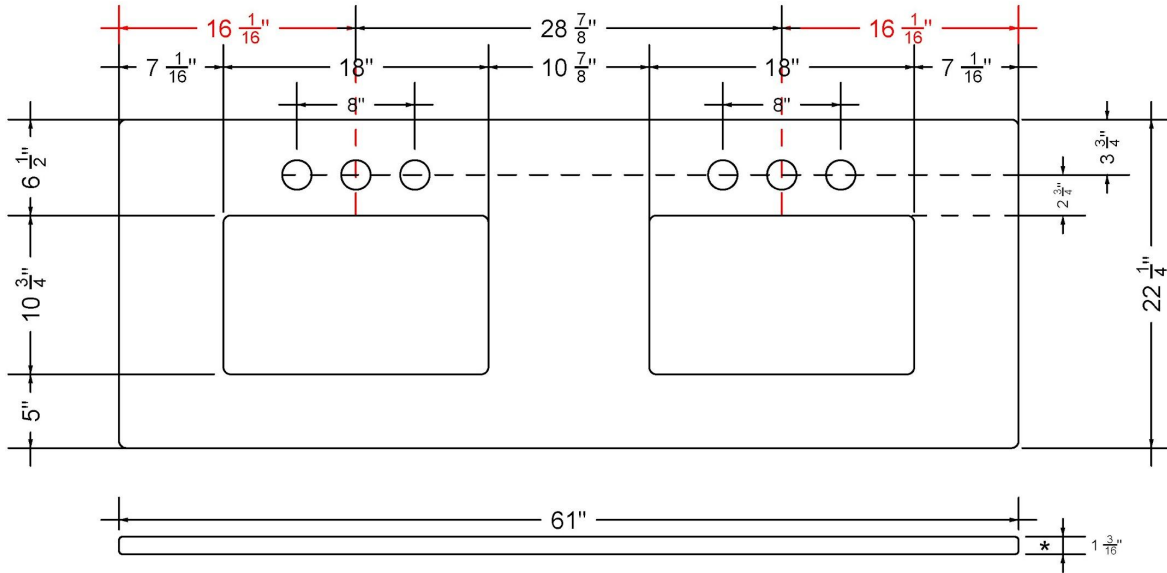

VANDERLOC

61" SILESTONE® QUARTZ VANITY TOP - White Zeus
Double Rectangle Centered Sink (Widespread faucet hole)

C-61-DRC.WS.wz

Technical Information

All product dimensions are nominal.

- Installation: Vanity Top
- Number of deck holes: 6