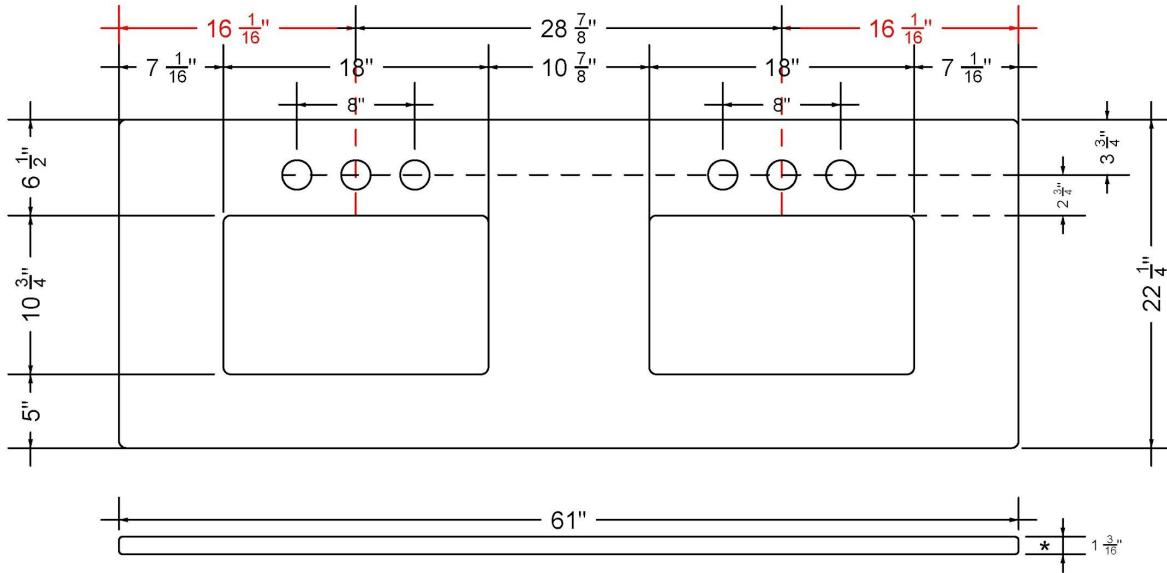

Technical Information

All product dimensions are nominal.

- Installation: Vanity Top
- Number of deck holes: 6

Notes

Install this product according to the installation instructions.