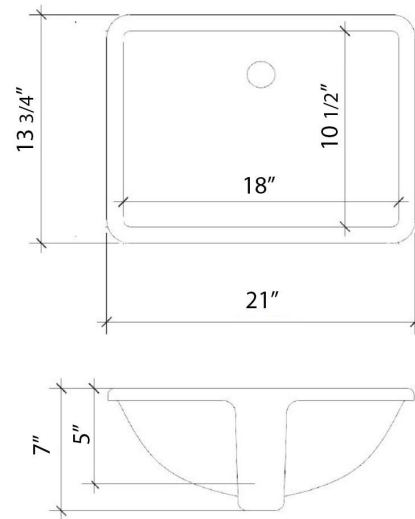

All product dimensions are nominal.

- Installation: Vanity Top
- Number of deck holes: 6

Notes

Install this product according to the installation instructions.

Sink Specifications

- 8" (203mm) deep
- 1-11/16" (61mm) drain opening
- Minimum cabinet size: 21"

Technical Information

All product dimensions are nominal.

- Installation: Vanity Top
- Number of deck holes: 6

Notes

Install this product according to the installation instructions.

Sink Specifications

- 8" (203mm) deep
- 1-11/16" (61mm) drain opening
- Minimum cabinet size: 21"

Technical Information

All product dimensions are nominal.

- Installation: Vanity Top
- Number of deck holes: 0

Notes

Install this product according to the installation instructions.

Sink Specifications

- 8" (203mm) deep
- 1-11/16" (61mm) drain opening
- Minimum cabinet size: 21"