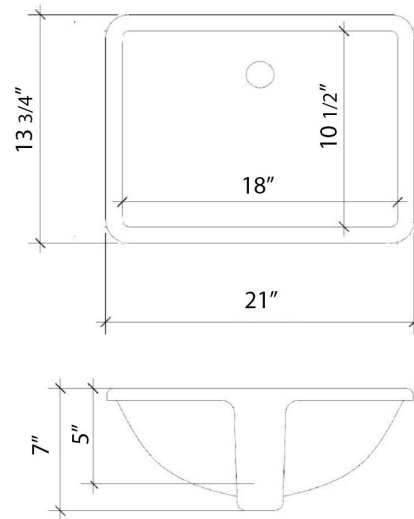

Technical Information

All product dimensions are nominal.

- Installation: Vanity Top
- Number of deck holes: 2

Notes

Install this product according to the installation instructions.

Sink Specifications

- 8" (203mm) deep
- 1-11/16" (61mm) drain opening
- Minimum cabinet size: 21"