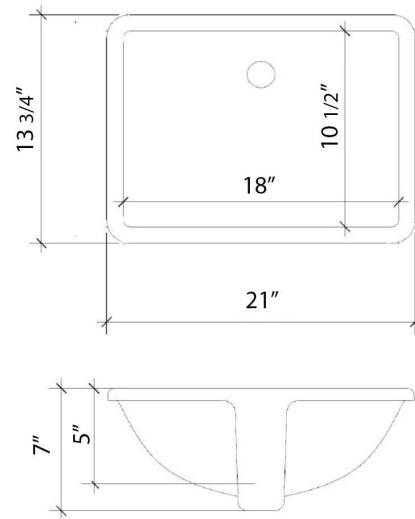

All product dimensions are nominal.

- Installation: Vanity Top
- Number of deck holes: 2

Notes

Install this product according to the installation instructions.

Sink Specifications

- 8" (203mm) deep
- 1-11/16" (61mm) drain opening
- Minimum cabinet size: 21"

Technical Information

All product dimensions are nominal.

- Installation: Vanity Top
- Number of deck holes: 6

Notes

Install this product according to the installation instructions.

Sink Specifications

- 8" (203mm) deep
- 1-11/16" (61mm) drain opening
- Minimum cabinet size: 21"

VANDERLOC

61" SILESTONE® QUARTZ VANITY TOP - White Zeus
Double Rectangle Centered Sink (Widespread faucet hole)

C-61-DRC.WS.wz

Technical Information

All product dimensions are nominal.

- Installation: Vanity Top
- Number of deck holes: 6

Notes

Install this product according to the installation instructions.

Sink Specifications

- 8" (203mm) deep
- 1-11/16" (61mm) drain opening
- Minimum cabinet size: 21"

VANDERLOC

61" SILESTONE® QUARTZ VANITY TOP - Desert Silver
Double Rectangle Centered Sink (No faucet hole)