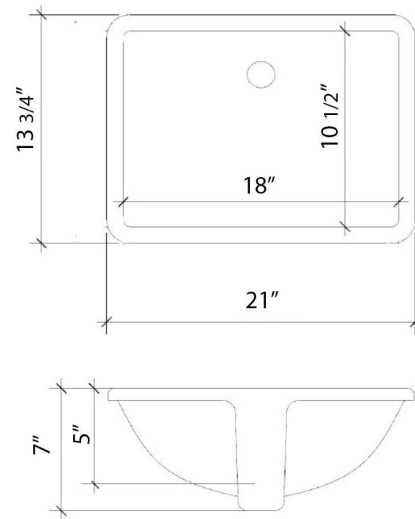

All product dimensions are nominal.

- Installation: Vanity Top
- Number of deck holes: 2

Notes

Install this product according to the installation instructions.

Sink Specifications

- 8" (203mm) deep
- 1-11/16" (61mm) drain opening
- Minimum cabinet size: 21"

Technical Information

All product dimensions are nominal.

- Installation: Vanity Top
- Number of deck holes: 6

Notes

Install this product according to the installation instructions.

Sink Specifications

- 8" (203mm) deep
- 1-11/16" (61mm) drain opening
- Minimum cabinet size: 21"

All product dimensions are nominal.

- Installation: Vanity Top
- Number of deck holes: 6

Notes

Install this product according to the installation instructions.

Sink Specifications

- 8" (203mm) deep
- 1-11/16" (61mm) drain opening
- Minimum cabinet size: 21"

All product dimensions are nominal.

- Installation: Vanity Top
- Number of deck holes: 0

Notes

Install this product according to the installation instructions.

Sink Specifications

- 8" (203mm) deep
- 1-11/16" (61mm) drain opening
- Minimum cabinet size: 21"