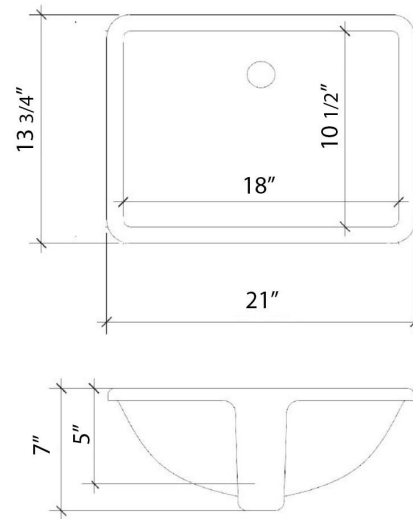

Technical Information

All product dimensions are nominal.

- Installation: Vanity Top
- Number of deck holes: 2

Notes

Install this product according to the installation instructions.

Sink Specifications

- 8" (203mm) deep
- 1-11/16" (61mm) drain opening
- Minimum cabinet size: 21"

All product dimensions are nominal.

- Installation: Vanity Top
- Number of deck holes: 2

Notes

Install this product according to the installation instructions.

Sink Specifications

- 8" (203mm) deep
- 1-11/16" (61mm) drain opening
- Minimum cabinet size: 21"

Technical Information

All product dimensions are nominal.

- Installation: Vanity Top
- Number of deck holes: 6

Notes

Install this product according to the installation instructions.

Sink Specifications

- 8" (203mm) deep
- 1-11/16" (61mm) drain opening
- Minimum cabinet size: 21"