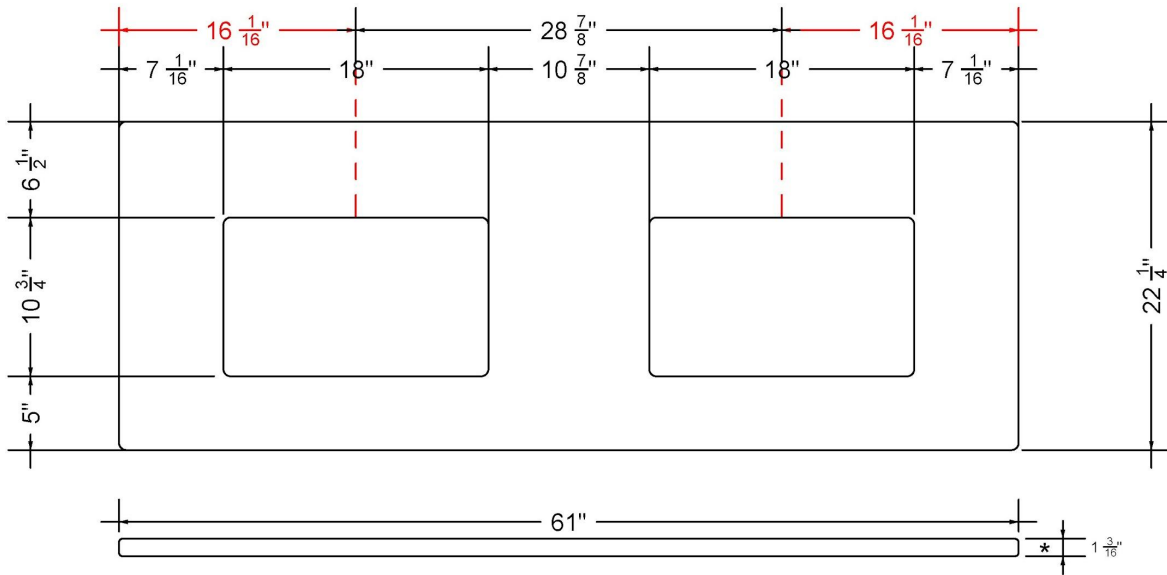

Technical Information

All product dimensions are nominal.

- Installation: Vanity Top
- Number of deck holes: 0

Notes

Install this product according to the installation instructions.

Sink Specifications

- 8" (203mm) deep
- 1-11/16" (61mm) drain opening
- Minimum cabinet size: 21"