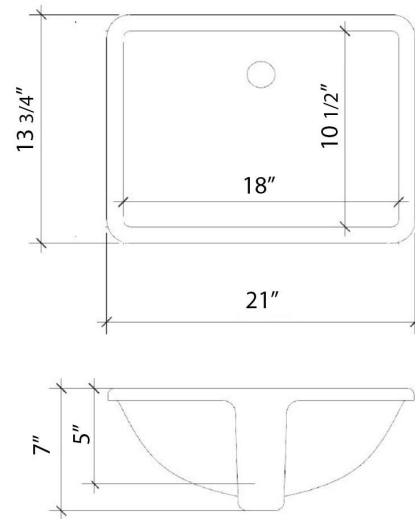

Technical Information

All product dimensions are nominal.

- Installation: Vanity Top
- Number of deck holes: 6

Notes

Install this product according to the installation instructions.

Sink Specifications

- 8" (203mm) deep
- 1-11/16" (61mm) drain opening
- Minimum cabinet size: 21"

Technical Information

All product dimensions are nominal.

- Installation: Vanity Top
- Number of deck holes: 0

Notes

Install this product according to the installation instructions.

Sink Specifications

- 8" (203mm) deep
- 1-11/16" (61mm) drain opening
- Minimum cabinet size: 21"