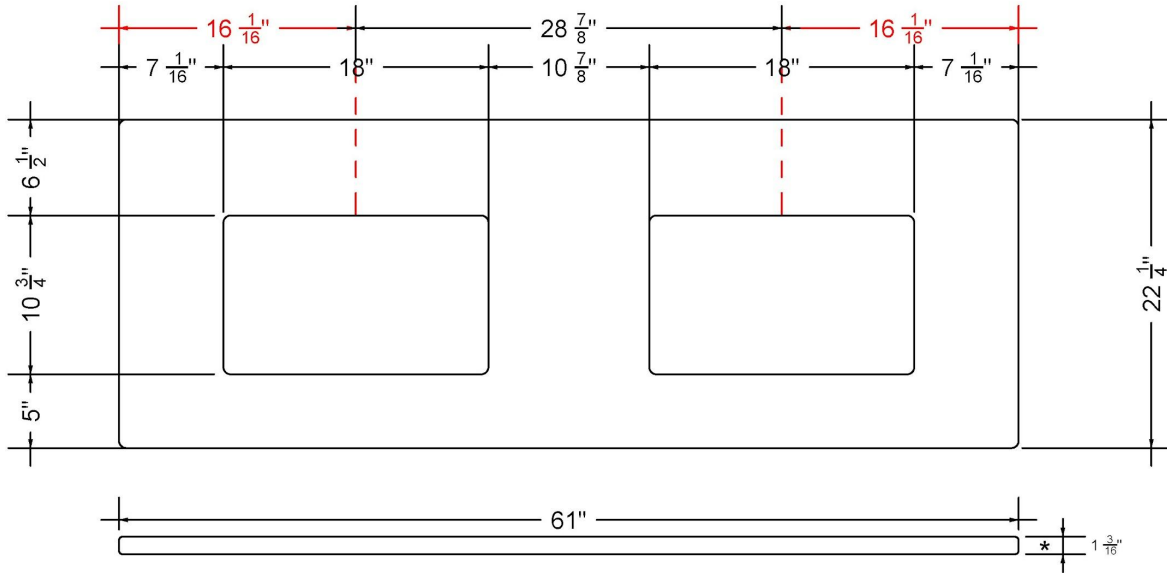

Technical Information

All product dimensions are nominal.

- Installation: Vanity Top
- Number of deck holes: 0

Notes

Install this product according to the installation instructions.