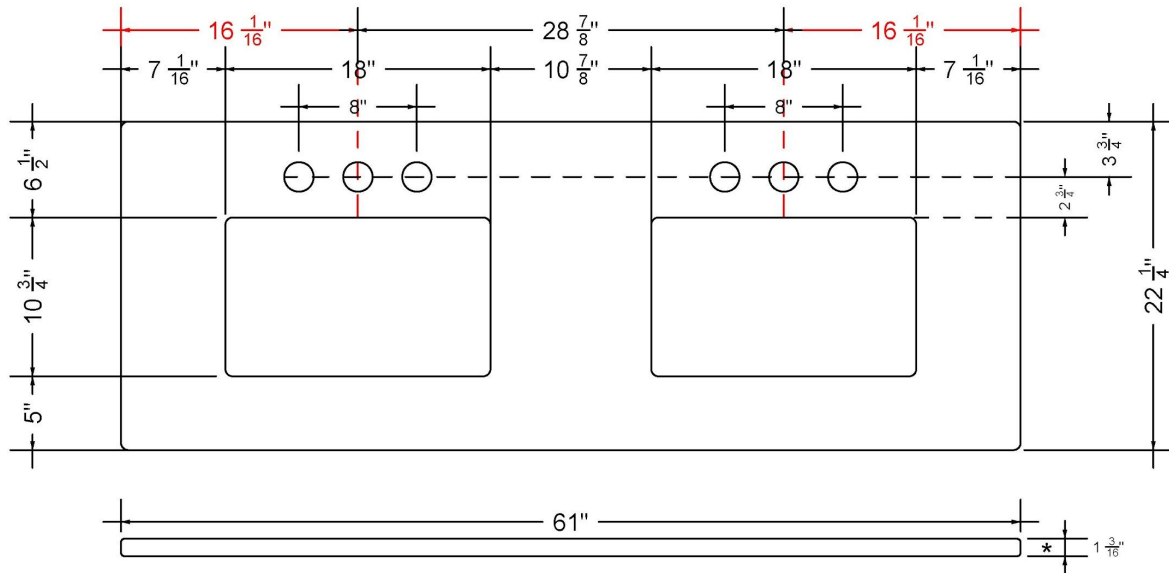

Technical Information

All product dimensions are nominal.

- Installation: Vanity Top
- Number of deck holes: 6

Notes

Install this product according to the installation instructions.