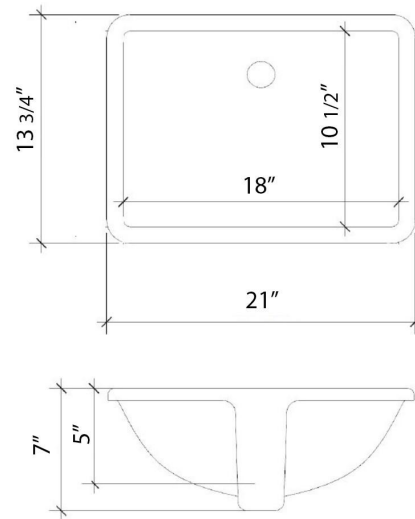

Technical Information

All product dimensions are nominal.

- Installation: Vanity Top
- Number of deck holes: 2

Notes

Install this product according to the installation instructions.

Sink Specifications

- 8" (203mm) deep
- 1-11/16" (61mm) drain opening
- Minimum cabinet size: 21"

Notes

Install this product according to the installation instructions.

Sink Specifications

- 8" (203mm) deep
- 1-11/16" (61mm) drain opening
- Minimum cabinet size: 21"

VANDERLOC

61" SILESTONE® QUARTZ VANITY TOP - Eternal Noir Double Rectangle Centered Sink (Widespread faucet hole)