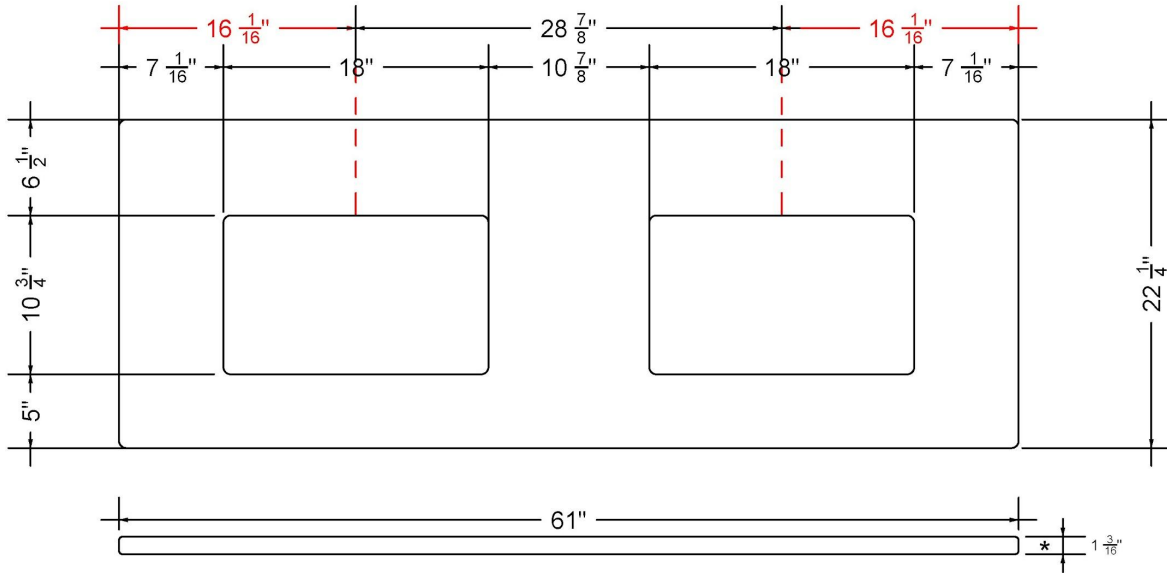

VANDERLOC

61" SILESTONE® QUARTZ VANITY TOP - Eternal Charcoal
Double Rectangle Centered Sink (No faucet hole)

C-61-DRC.NH.ec

Technical Information

All product dimensions are nominal.

- Installation: Vanity Top
- Number of deck holes: 0

Notes

Install this product according to the installation instructions.