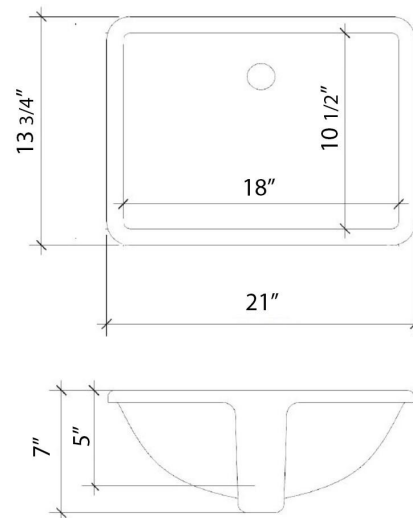

Technical Information

All product dimensions are nominal.

- Installation: Vanity Top
- Number of deck holes: 2

Notes

Install this product according to the installation instructions.

Sink Specifications

- 8" (203mm) deep
- 1-11/16" (61mm) drain opening
- Minimum cabinet size: 21"

Technical Information

All product dimensions are nominal.

- Installation: Vanity Top
- Number of deck holes: 6

Notes

Install this product according to the installation instructions.

Sink Specifications

- 8" (203mm) deep
- 1-11/16" (61mm) drain opening
- Minimum cabinet size: 21"