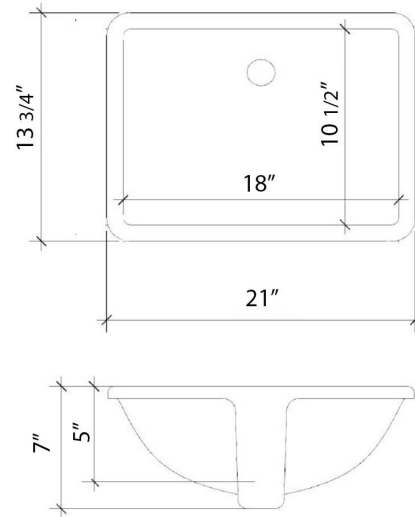

Technical Information

All product dimensions are nominal.

- Installation: Vanity Top
- Number of deck holes: 2

Notes

Install this product according to the installation instructions.

Sink Specifications

- 8" (203mm) deep
- 1-11/16" (61mm) drain opening
- Minimum cabinet size: 21"

All product dimensions are nominal.

- Installation: Vanity Top
- Number of deck holes: 6

Notes

Install this product according to the installation instructions.

Sink Specifications

- 8" (203mm) deep
- 1-11/16" (61mm) drain opening
- Minimum cabinet size: 21"