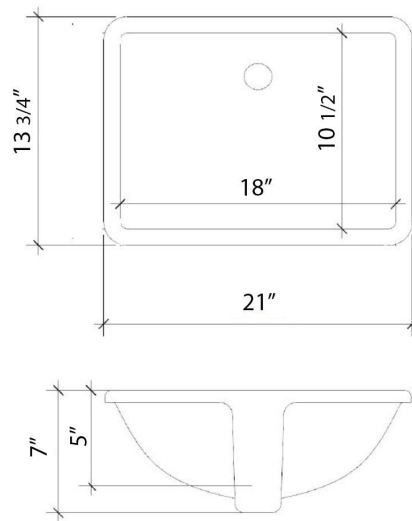

Technical Information

All product dimensions are nominal.

- Installation: Vanity Top
- Number of deck holes: 6

Notes

Install this product according to the installation instructions.

Sink Specifications

- 8" (203mm) deep
- 1-11/16" (61mm) drain opening
- Minimum cabinet size: 21"

Double Rectangle Offset Sink (No faucet hole)

C-61-DRO.NH.wz

Technical Information

All product dimensions are nominal.

- Installation: Vanity Top
- Number of deck holes: 0

Notes

Install this product according to the installation instructions.

Sink Specifications

- 8" (203mm) deep
- 1-11/16" (61mm) drain opening
- Minimum cabinet size: 21"

Vanderloc® reserves the right to make revisions without notice to product specifications. For the most current Specification Sheet, go to www.vanderloc.com