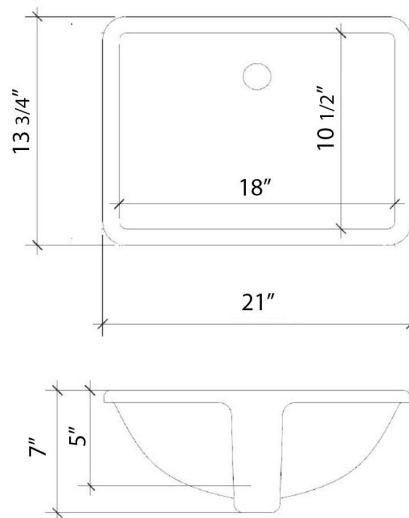

Technical Information

All product dimensions are nominal.

- Installation: Vanity Top
- Number of deck holes: 2

Notes

Install this product according to the installation instructions.

Sink Specifications

- 8" (203mm) deep
- 1-11/16" (61mm) drain opening
- Minimum cabinet size: 21"

Technical Information

All product dimensions are nominal.

- Installation: Vanity Top
- Number of deck holes: 6

Notes

Install this product according to the installation instructions.

Sink Specifications

- 8" (203mm) deep
- 1-11/16" (61mm) drain opening
- Minimum cabinet size: 21"