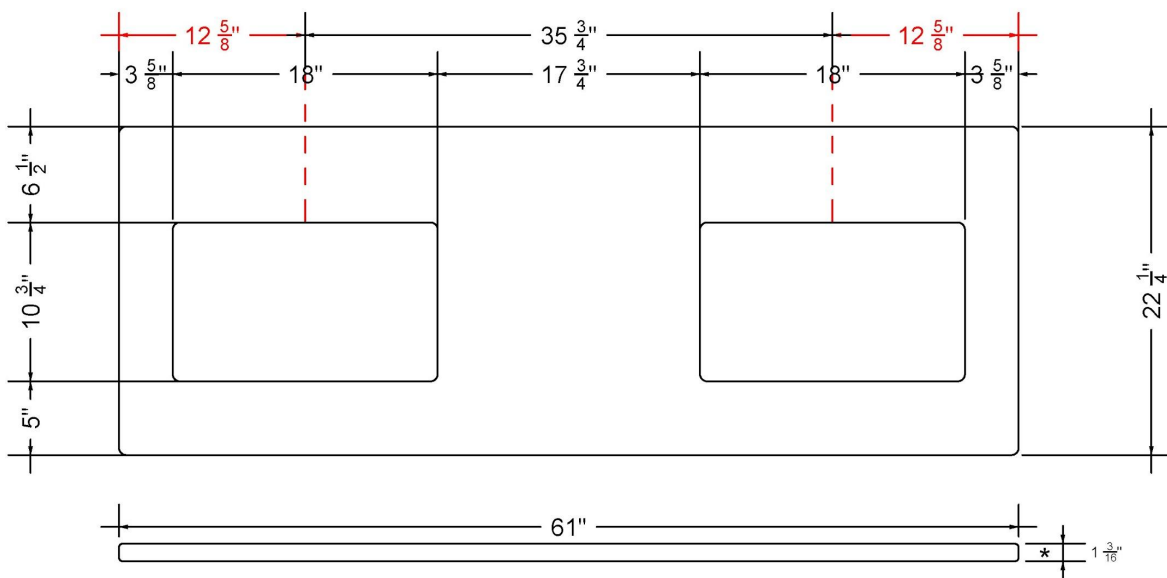

Double Rectangle Offset Sink (No faucet hole)

C-61-DRO.NH.wz

Technical Information

All product dimensions are nominal.

- Installation: Vanity Top
- Number of deck holes: 0

Notes

Install this product according to the installation instructions.