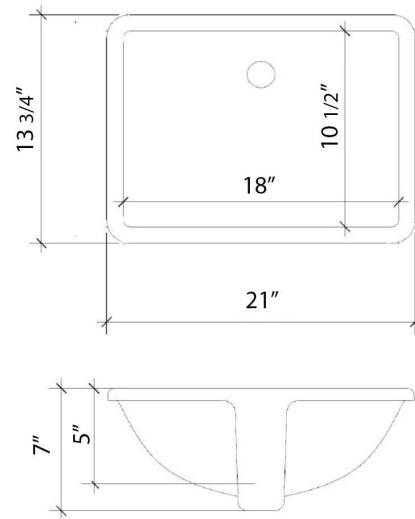

Technical Information

All product dimensions are nominal.

- Installation: Vanity Top
- Number of deck holes: 6

Notes

Install this product according to the installation instructions.

Sink Specifications

- 8" (203mm) deep
- 1-11/16" (61mm) drain opening
- Minimum cabinet size: 21"

All product dimensions are nominal.

- Installation: Vanity Top
- Number of deck holes: 0

Notes

Install this product according to the installation instructions.

Sink Specifications

- 8" (203mm) deep
- 1-11/16" (61mm) drain opening
- Minimum cabinet size: 21"