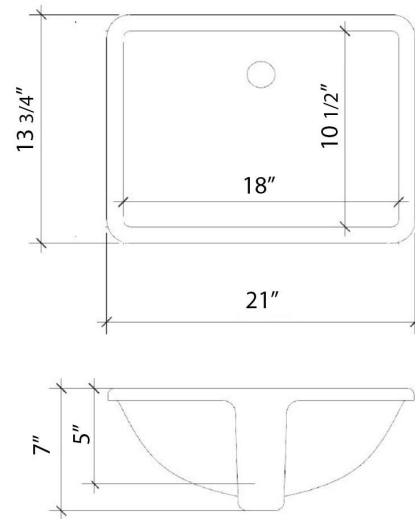

Technical Information

All product dimensions are nominal.

- Installation: Vanity Top
- Number of deck holes: 6

Notes

Install this product according to the installation instructions.

Sink Specifications

- 8" (203mm) deep
- 1-11/16" (61mm) drain opening
- Minimum cabinet size: 21"

Notes

Install this product according to the installation instructions.

Sink Specifications

- 8" (203mm) deep
- 1-11/16" (61mm) drain opening
- Minimum cabinet size: 21"

VANDERLOC

61" SILESTONE® QUARTZ VANITY TOP - White Zeus Double Rectangle Offset Sink (No faucet hole)