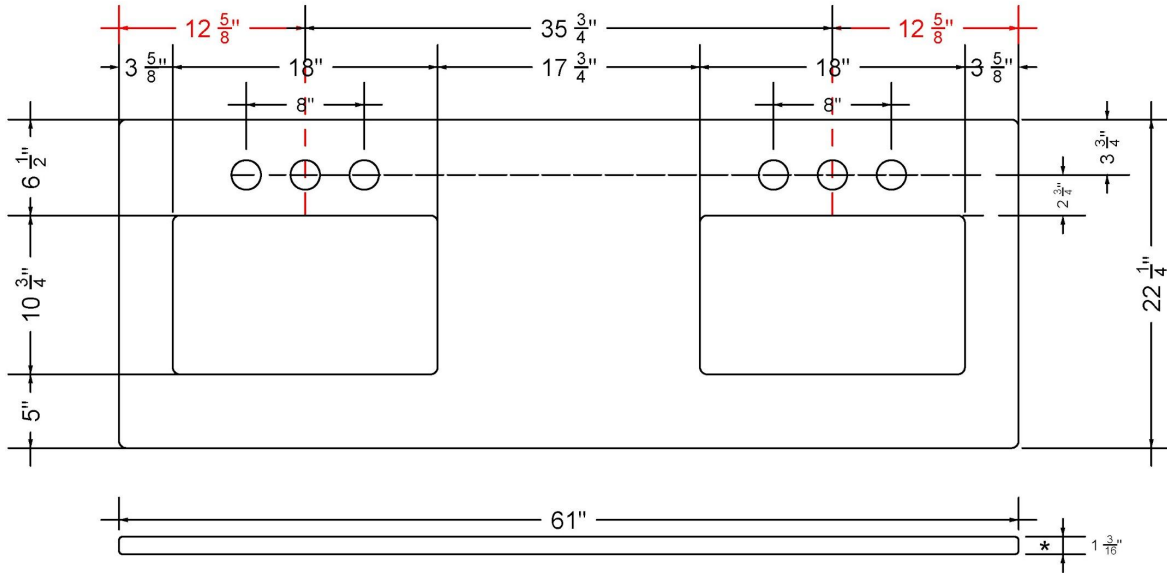

Technical Information

All product dimensions are nominal.

- Installation: Vanity Top
- Number of deck holes: 6

Notes

Install this product according to the installation instructions.