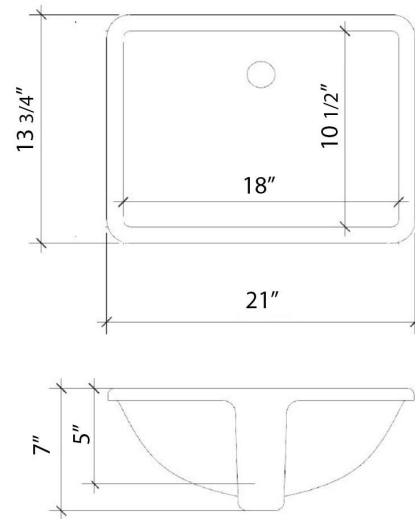

Technical Information

All product dimensions are nominal.

- Installation: Vanity Top
- Number of deck holes: 2

Notes

Install this product according to the installation instructions.

Sink Specifications

- 8" (203mm) deep
- 1-11/16" (61mm) drain opening
- Minimum cabinet size: 21"

Technical Information

All product dimensions are nominal.

- Installation: Vanity Top
- Number of deck holes: 6

Notes

Install this product according to the installation instructions.

Sink Specifications

- 8" (203mm) deep
- 1-11/16" (61mm) drain opening
- Minimum cabinet size: 21"