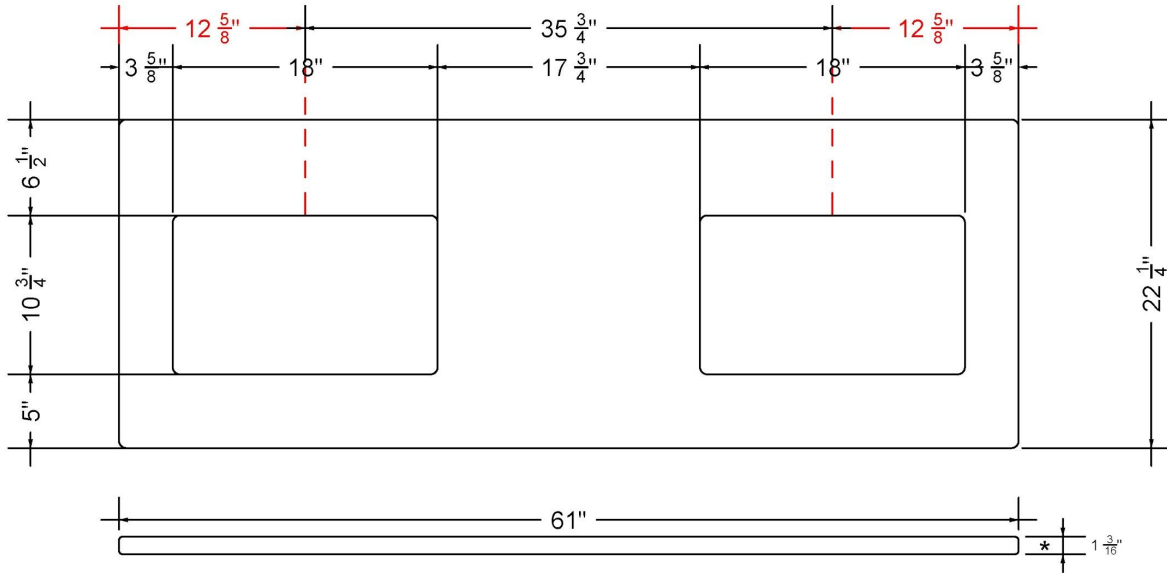

Technical Information

All product dimensions are nominal.

- Installation: Vanity Top
- Number of deck holes: 0

Notes

Install this product according to the installation instructions.