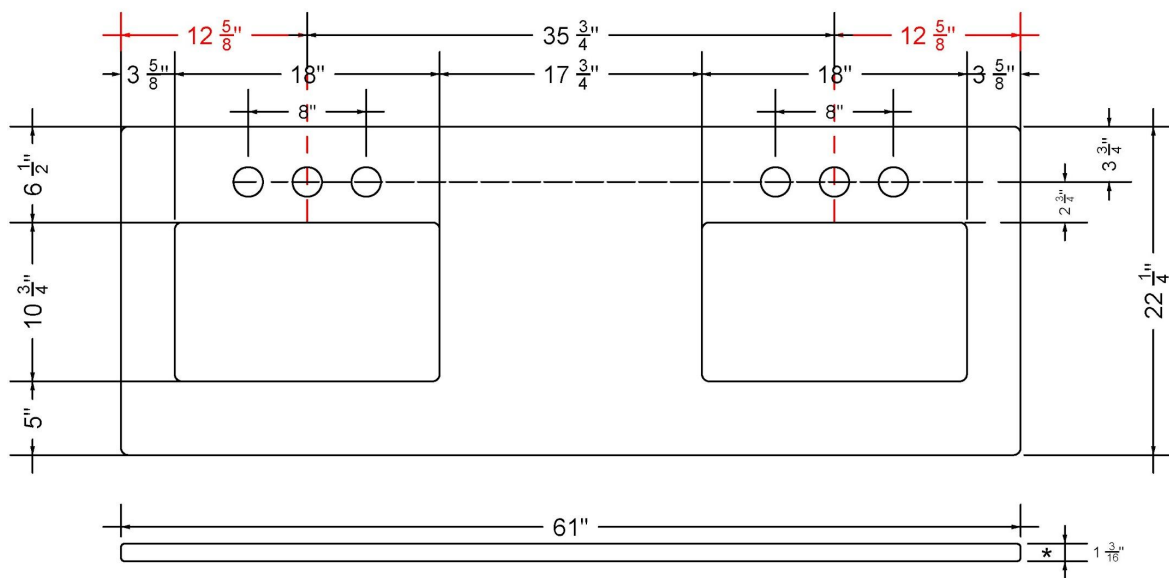

Technical Information

All product dimensions are nominal.

- Installation: Vanity Top
- Number of deck holes: 6

Notes

Install this product according to the installation instructions.