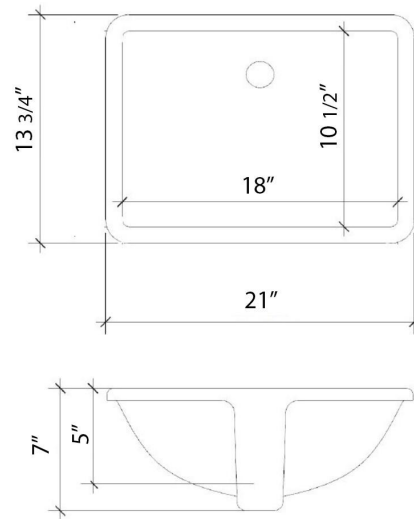

Technical Information

All product dimensions are nominal.

- Installation: Vanity Top
- Number of deck holes: 2

Notes

Install this product according to the installation instructions.

Sink Specifications

- 8" (203mm) deep
- 1-11/16" (61mm) drain opening
- Minimum cabinet size: 21"

Technical Information

All product dimensions are nominal.

- Installation: Vanity Top
- Number of deck holes: 6

Notes

Install this product according to the installation instructions.

Sink Specifications

- 8" (203mm) deep
- 1-11/16" (61mm) drain opening
- Minimum cabinet size: 21"