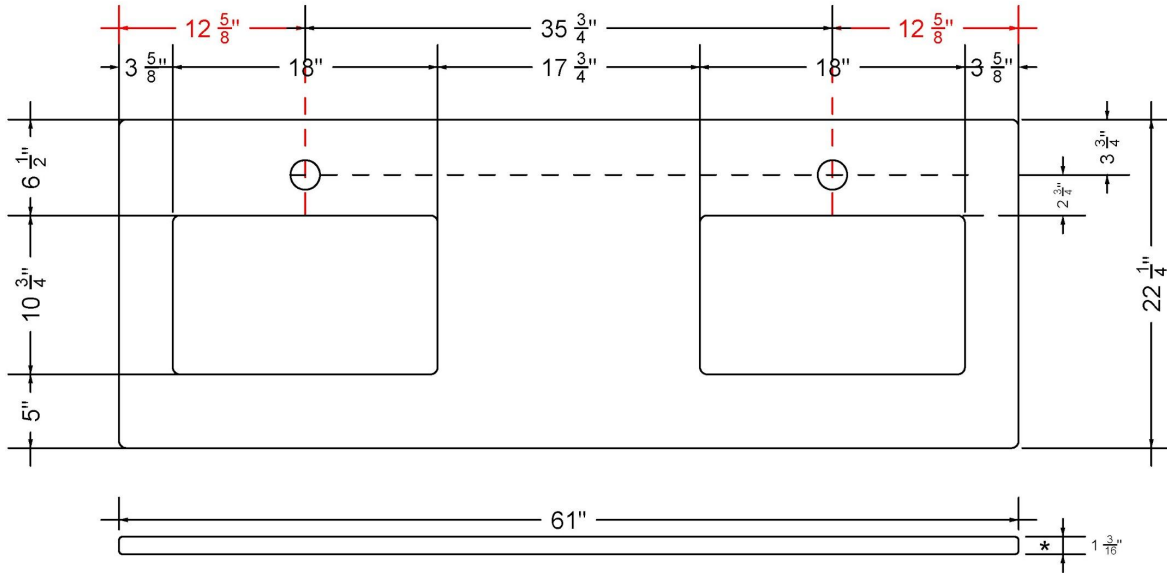

Technical Information

All product dimensions are nominal.

- Installation: Vanity Top
- Number of deck holes: 2

Notes

Install this product according to the installation instructions.

Sink Specifications

- 8" (203mm) deep
- 1-11/16" (61mm) drain opening
- Minimum cabinet size: 21"