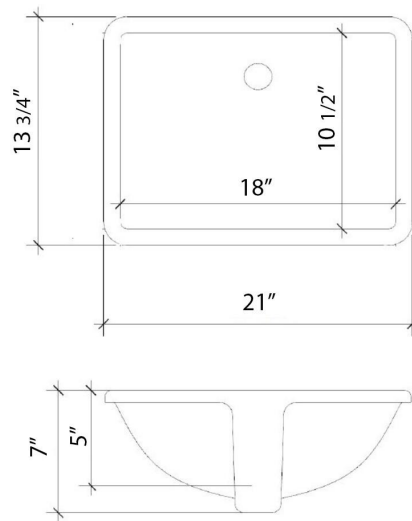

Technical Information

All product dimensions are nominal.

- Installation: Vanity Top
- Number of deck holes: 2

Notes

Install this product according to the installation instructions.

Sink Specifications

- 8" (203mm) deep
- 1-11/16" (61mm) drain opening
- Minimum cabinet size: 21"

Technical Information

All product dimensions are nominal.

- Installation: Vanity Top
- Number of deck holes: 6

Notes

Install this product according to the installation instructions.

Sink Specifications

- 8" (203mm) deep
- 1-11/16" (61mm) drain opening
- Minimum cabinet size: 21"