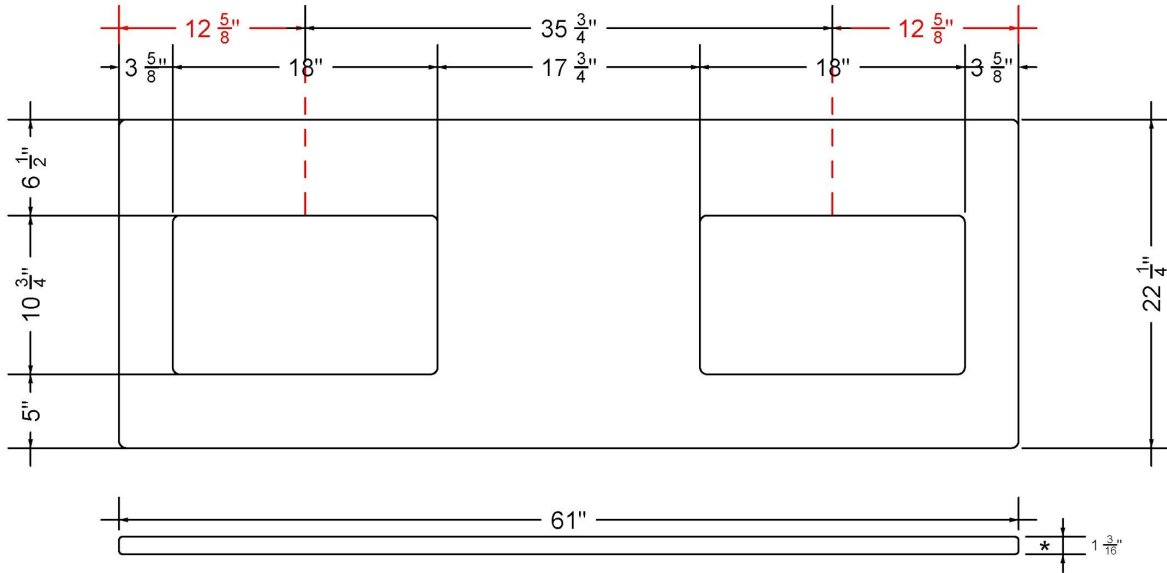

VANDERLOC

61" SILESTONE® QUARTZ VANITY TOP - Helix Double Rectangle Offset Sink (No faucet hole)

C-61-DRO.NH.he

Technical Information

All product dimensions are nominal.

- Installation: Vanity Top
- Number of deck holes: 0

Notes

Install this product according to the installation instructions.