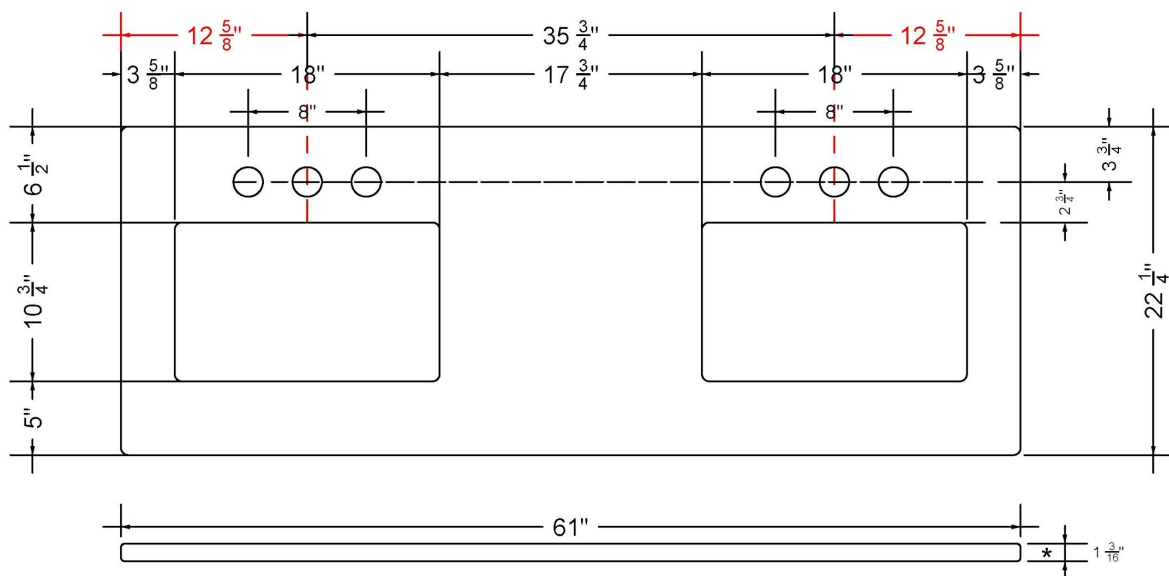

Technical Information

All product dimensions are nominal.

- Installation: Vanity Top
- Number of deck holes: 6

Notes

Install this product according to the installation instructions.