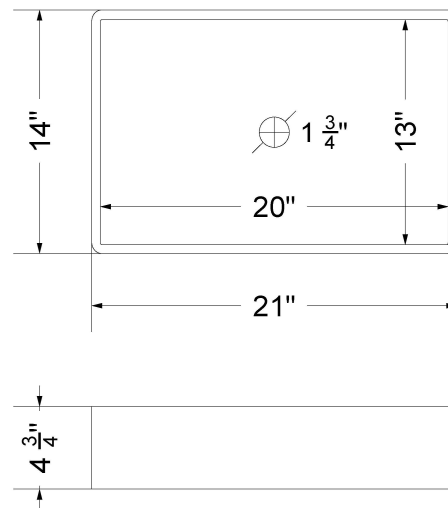

Technical Information

All product dimensions are nominal.

- Installation: Vanity Top
- Number of deck holes: 1

Notes

Install this product according to the installation instructions.

Sink Specifications

- 4-3/4" (82.55mm) deep
- 1-3/4" (6.35mm) drain opening
- Minimum cabinet size: 24"