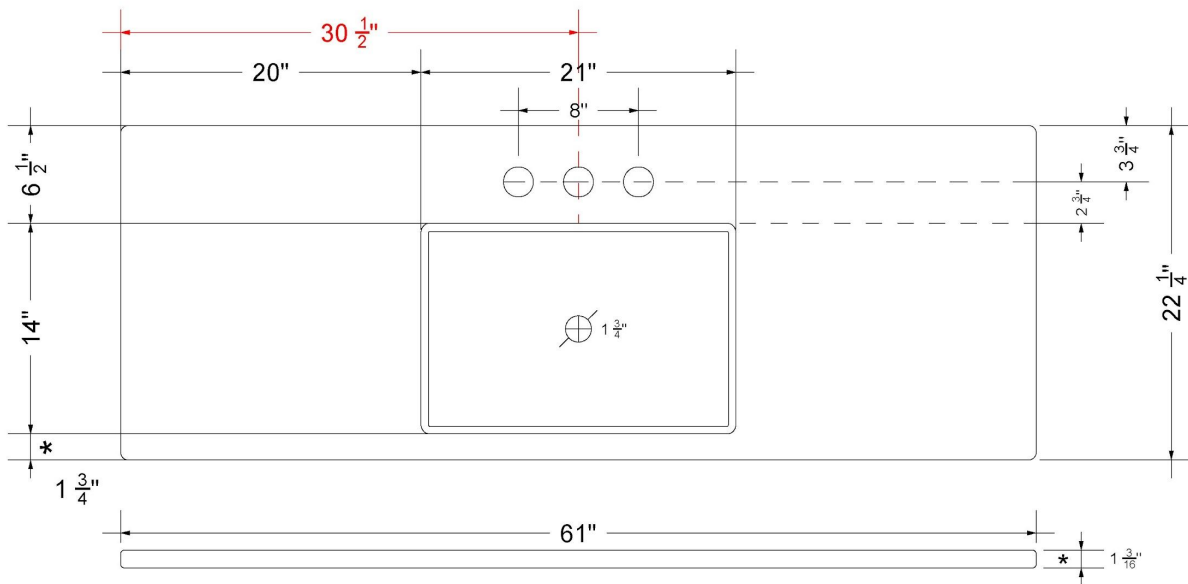

Technical Information

All product dimensions are nominal.

- Installation: Vanity Top
- Number of deck holes: 3

Notes

Install this product according to the installation instructions.