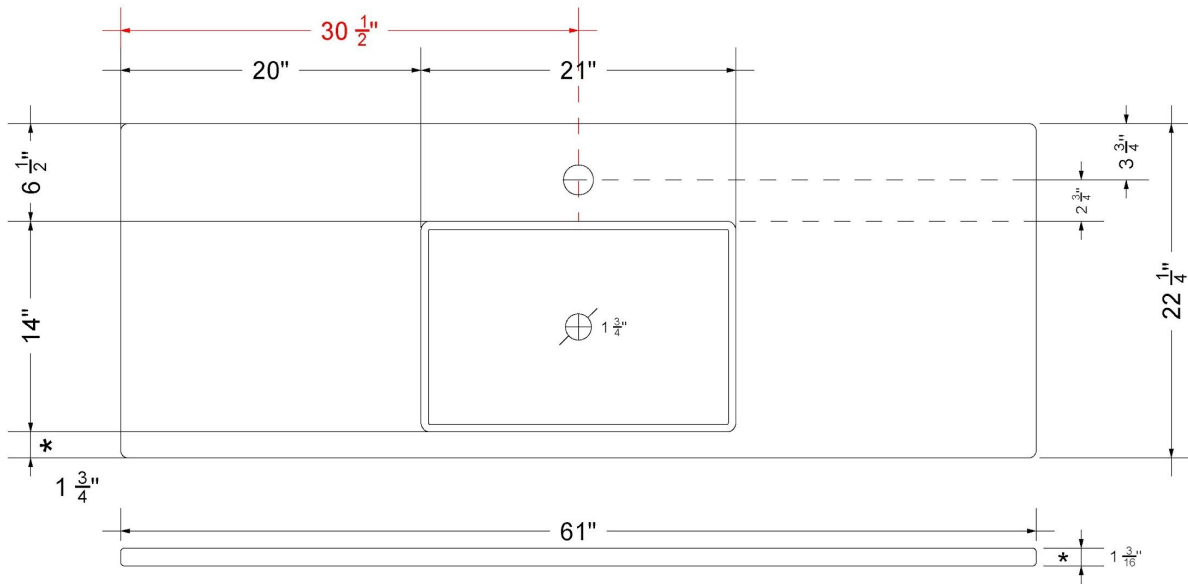

VANDERLOC

61" SILESTONE® QUARTZ VANITY TOP - Eternal Charcoal
Single Vigo Centered Sink (Single faucet hole)

CV-61-S1C.SH.ec

Technical Information

All product dimensions are nominal.

- Installation: Vanity Top
- Number of deck holes: 1