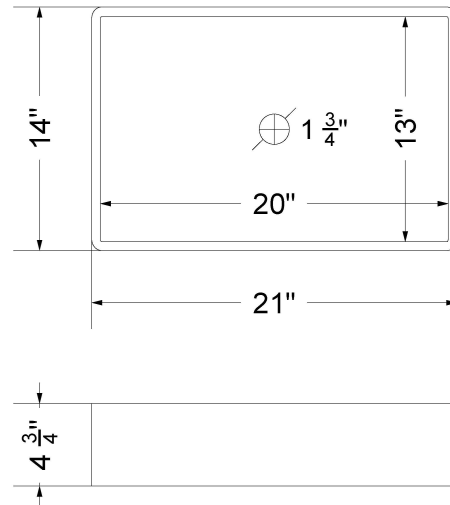

Technical Information

All product dimensions are nominal.

- Installation: Vanity Top
- Number of deck holes: 1

Notes

Install this product according to the installation instructions.

Sink Specifications

- 4-3/4" (82.55mm) deep
- 1-3/4" (6.35mm) drain opening
- Minimum cabinet size: 24"

Technical Information

All product dimensions are nominal.

- Installation: Vanity Top
- Number of deck holes: 3

Notes

Install this product according to the installation instructions.

Sink Specifications

- 4-3/4" (82.55mm) deep
- 1-3/4" (6.35mm) drain opening
- Minimum cabinet size: 24"