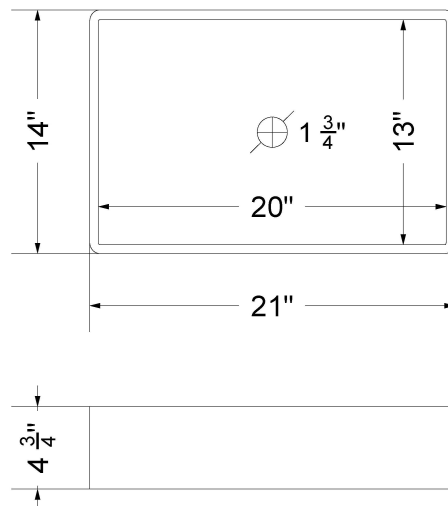

Technical Information

All product dimensions are nominal.

- Installation: Vanity Top
- Number of deck holes: 3

Notes

Install this product according to the installation instructions.

Sink Specifications

- 4-3/4" (82.55mm) deep
- 1-3/4" (6.35mm) drain opening
- Minimum cabinet size: 24"

CV-61-S1C.NH.ec

Technical Information

All product dimensions are nominal.

- Installation: Vanity Top
- Number of deck holes: 0

Notes

Install this product according to the installation instructions.

Sink Specifications