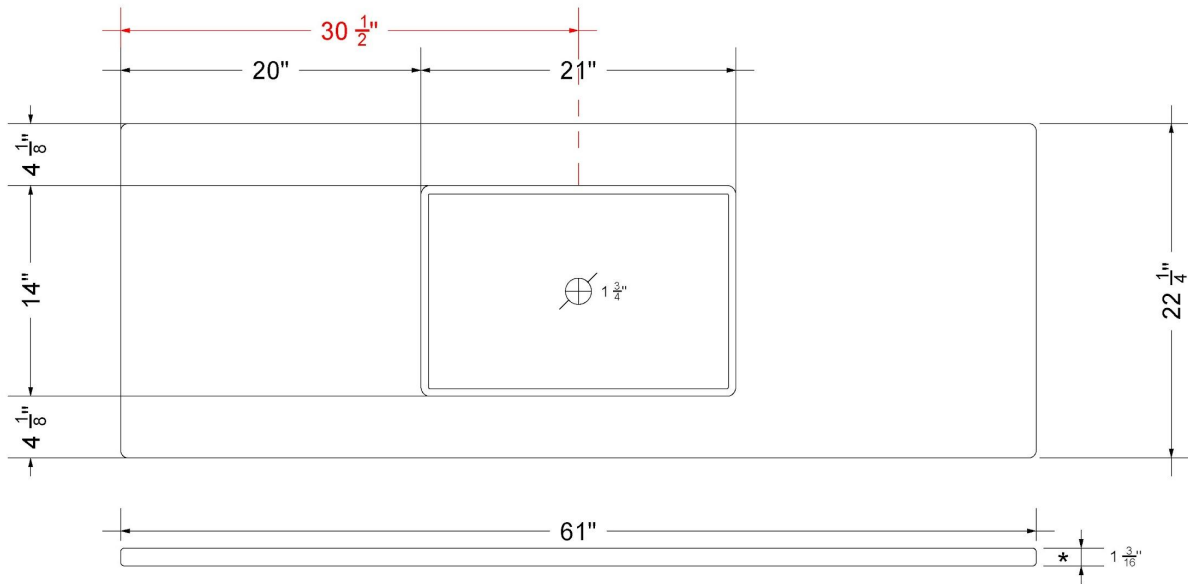

VANDERLOC

61" SILESTONE® QUARTZ VANITY TOP - Helix
Single Vigo Centered Sink (No faucet hole)

CV-61-S1C.NH.he

Technical Information

All product dimensions are nominal.

- Installation: Vanity Top
- Number of deck holes: 0

Notes

Install this product according to the installation instructions.