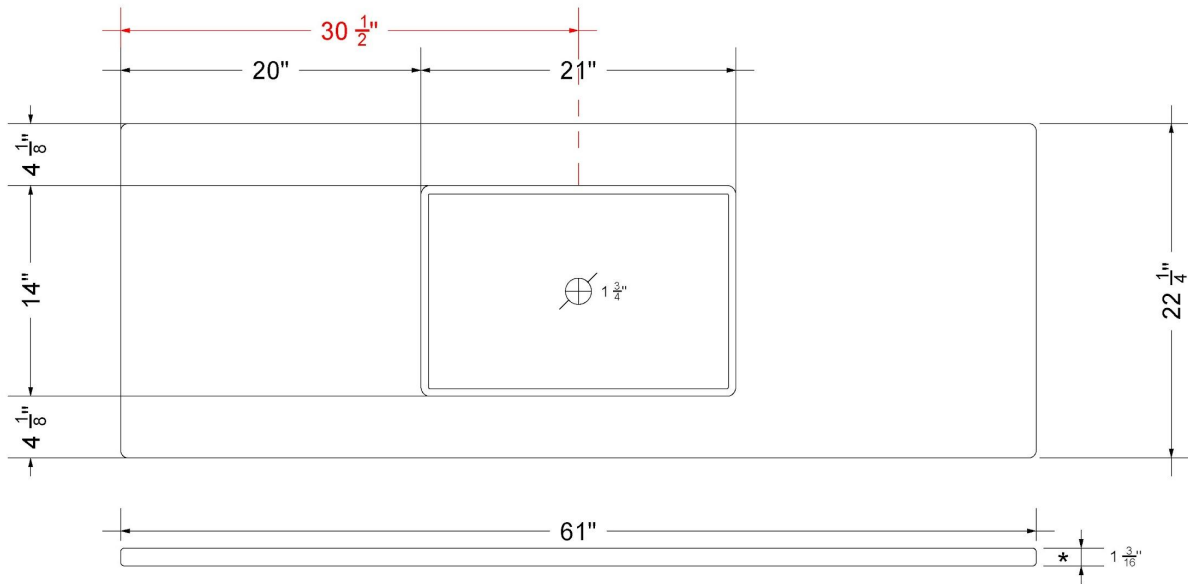

VANDERLOC

61" SILESTONE® QUARTZ VANITY TOP - Desert Silver
Single Vigo Centered Sink (No faucet hole)

CV-61-S1C.NH.ds

Technical Information

All product dimensions are nominal.

- Installation: Vanity Top
- Number of deck holes: 0

Notes

Install this product according to the installation instructions.