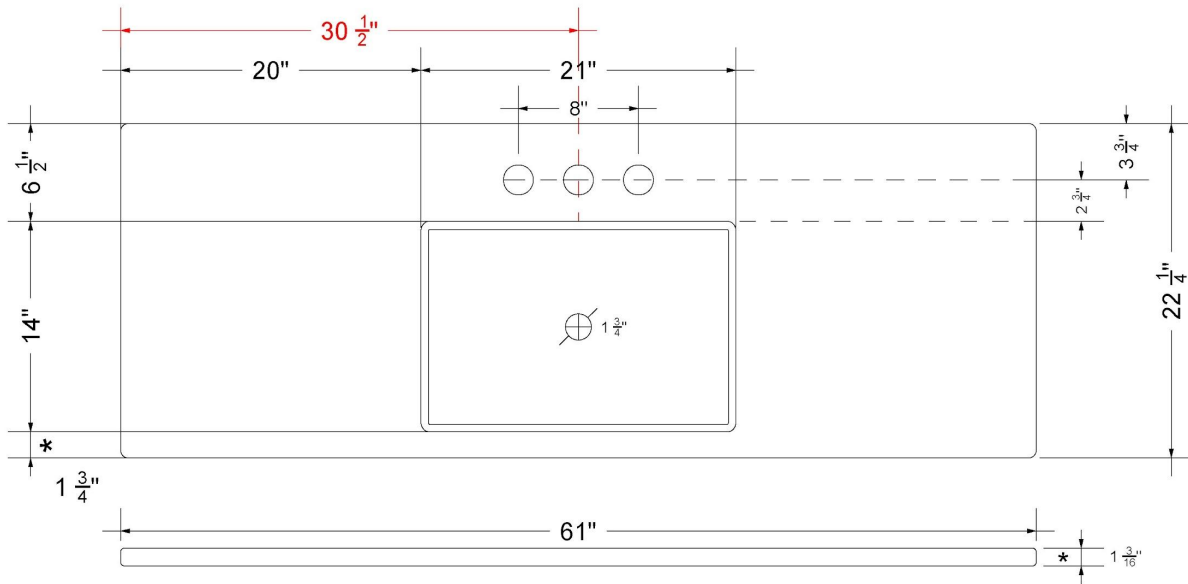

Technical Information

All product dimensions are nominal.

- Installation: Vanity Top
- Number of deck holes: 3

Notes

Install this product according to the installation instructions.