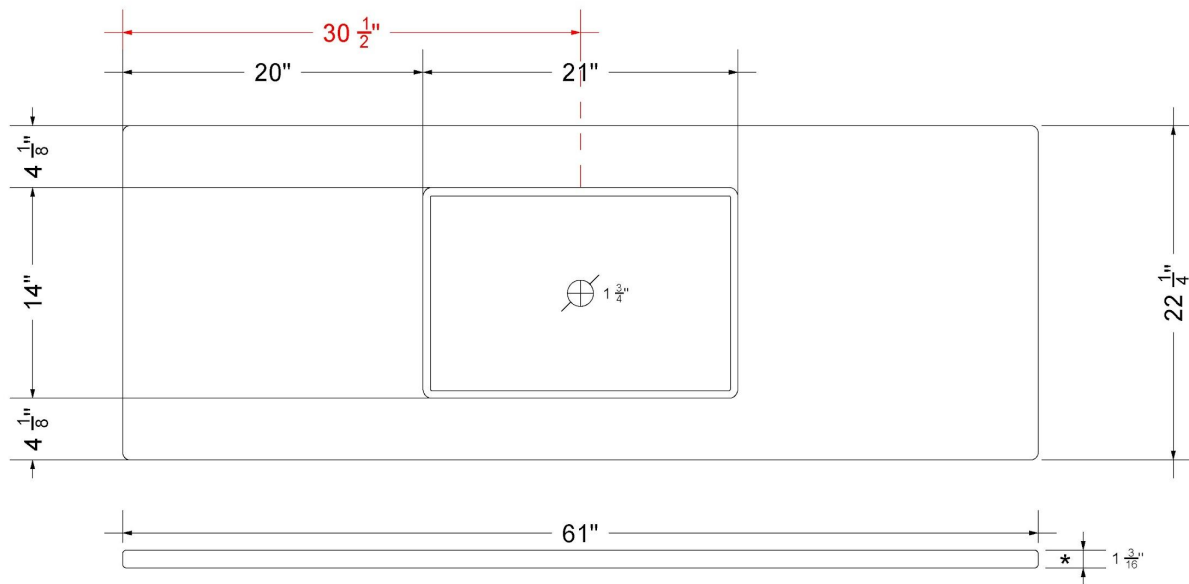

VANDERLOC

61" SILESTONE® QUARTZ VANITY TOP - Eternal Charcoal Single Vigo Centered Sink (No faucet hole)

CV-61-S1C.NH.ec

Technical Information

All product dimensions are nominal.

- Installation: Vanity Top
- Number of deck holes: 0

Notes

Install this product according to the installation instructions.