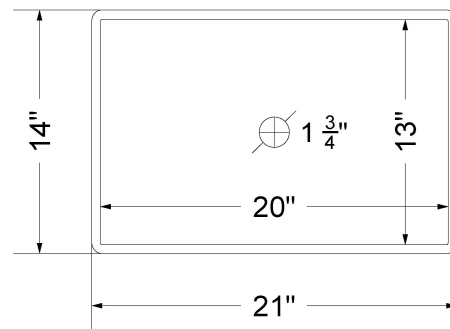

All product dimensions are nominal.

- Installation: Vanity Top
- Number of deck holes: 1

Notes

Install this product according to the installation instructions.

Sink Specifications

- 4-3/4" (82.55mm) deep
- 1-3/4" (6.35mm) drain opening
- Minimum cabinet size: 24"

Technical Information

All product dimensions are nominal.

- Installation: Vanity Top
- Number of deck holes: 3

Notes

Install this product according to the installation instructions.

Sink Specifications

- 4-3/4" (82.55mm) deep
- 1-3/4" (6.35mm) drain opening
- Minimum cabinet size: 24"