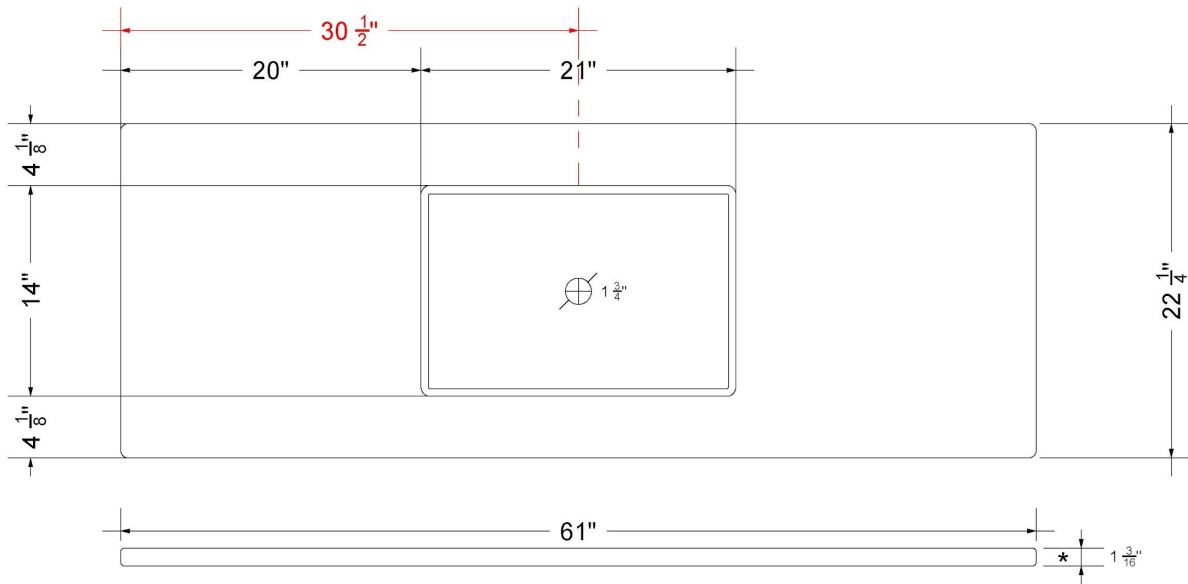

Technical Information

All product dimensions are nominal.

- Installation: Vanity Top
- Number of deck holes: 0

Notes

Install this product according to the installation instructions.