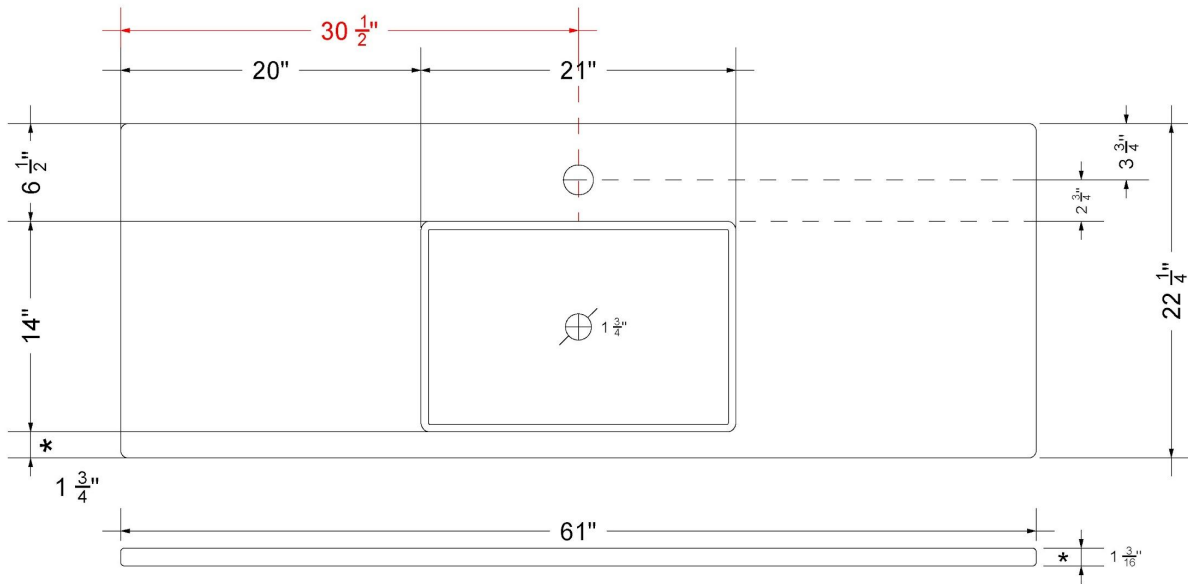

Technical Information

All product dimensions are nominal.

- Installation: Vanity Top
- Number of deck holes: 1

Notes

Install this product according to the installation instructions.