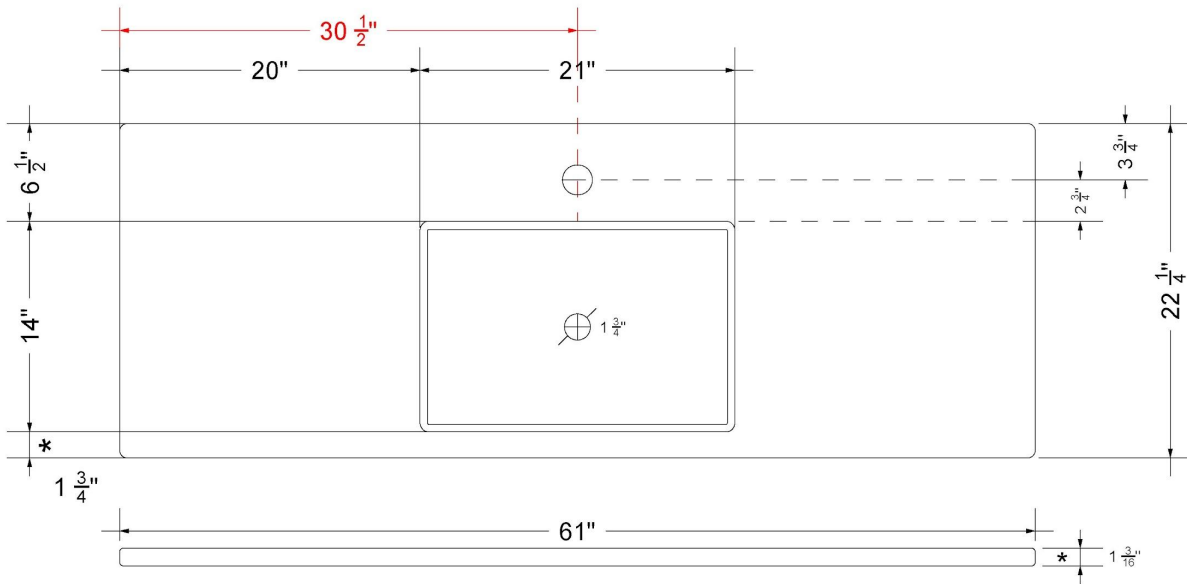

Technical Information

All product dimensions are nominal.

- Installation: Vanity Top
- Number of deck holes: 1

Notes

Install this product according to the installation instructions.

Sink Specifications

- 4-3/4" (82.55mm) deep
- 1-3/4" (6.35mm) drain opening
- Minimum cabinet size: 24"