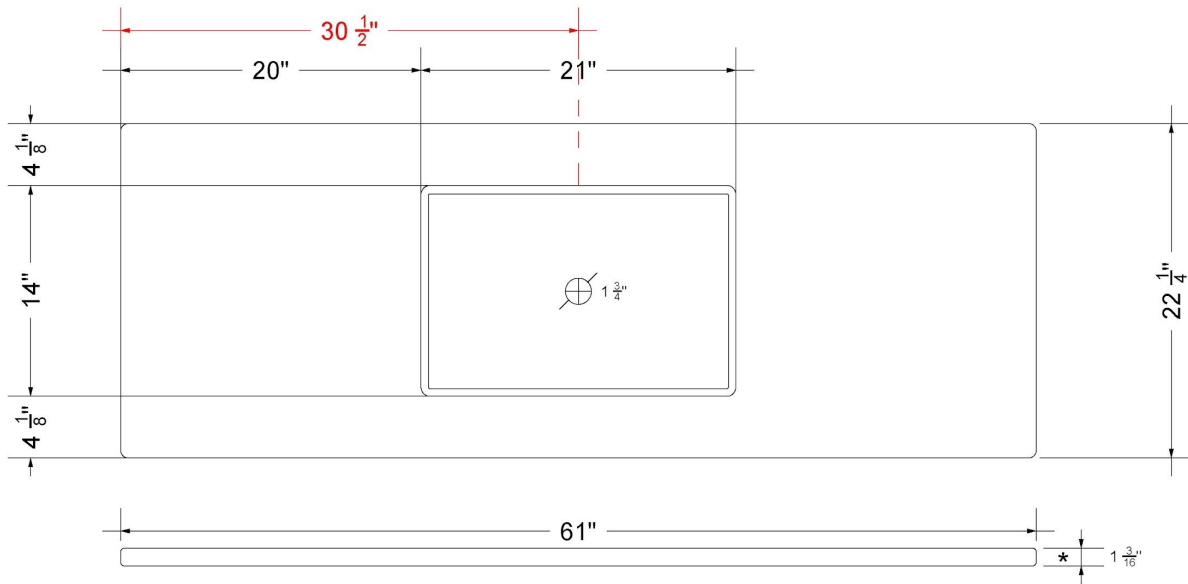

VANDERLOC

61" SILESTONE® QUARTZ VANITY TOP - Eternal Noir
Single Vigo Centered Sink (No faucet hole)

CV-61-S1C.NH.en

Technical Information

All product dimensions are nominal.

- Installation: Vanity Top
- Number of deck holes: 0

Notes

Install this product according to the installation instructions.