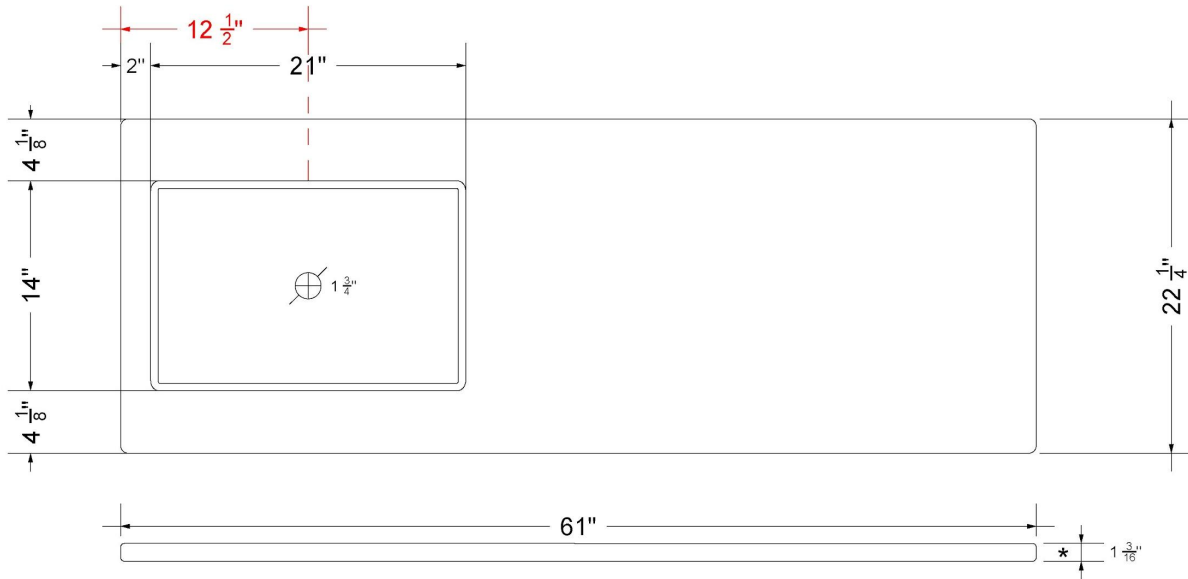

CV-61-S1LO.NH.wz

Technical Information

All product dimensions are nominal.

- Installation: Vanity Top
- Number of deck holes: 0

Notes

Install this product according to the installation instructions.

Sink Specifications