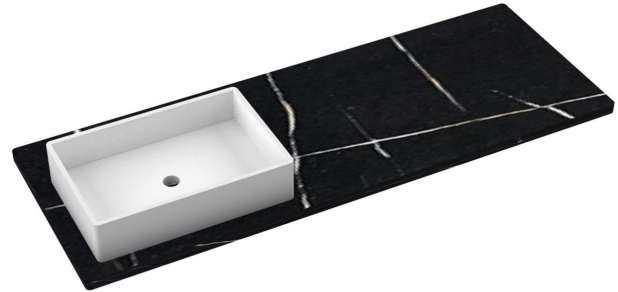

VANDERLOC

61" SILESTONE® QUARTZ VANITY TOP - Eternal Noir
Single Vigo Left Offset Sink (Single faucet hole)

CV-61-S1LO.SH.en

Features

- Matte Stone™ Vessel Sink
- Single and widespread faucet

Material

- Silestone® Quartz
- White Matte Stone™

Installation

- Vanity top
- Single faucet hole

Included Products

- Vigo Magnolia Matte Stone™ Vessel Bathroom Sink

Optional Products

- C-61B.en Silestone® Quartz backsplash

Codes/Standards

- N/A

Vanderloc® One-Year Limited Warranty

- For product warranty information visit www.vanderloc.com

Available Colors/Finishes

Color tiles intended for reference only.

Color	Code	Description
	DS	Desert Silver
	EC	Eternal Charcoal
	EN	Eternal Noir
	EG	Ethereal Glow
	HE	Helix
	WZ	White Zeus