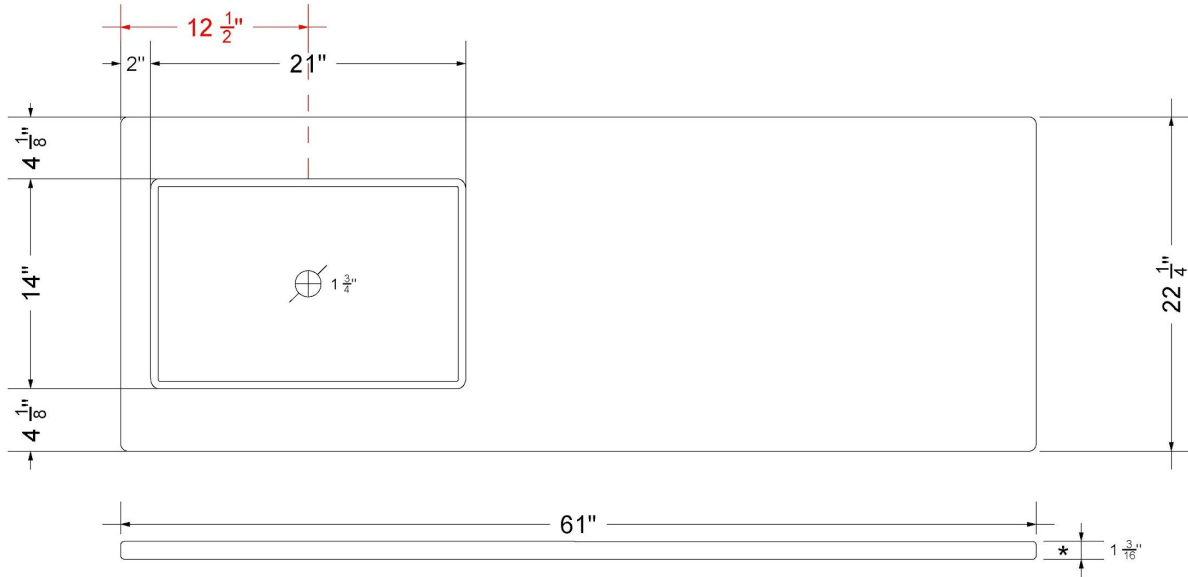

VANDERLOC

61" SILESTONE® QUARTZ VANITY TOP - Desert Silver
Single Vigo Left Offset Sink (No faucet hole)

CV-61-S1LO.NH.ds

Technical Information

All product dimensions are nominal.

- Installation: Vanity Top
- Number of deck holes: 0

Notes

Install this product according to the installation instructions.