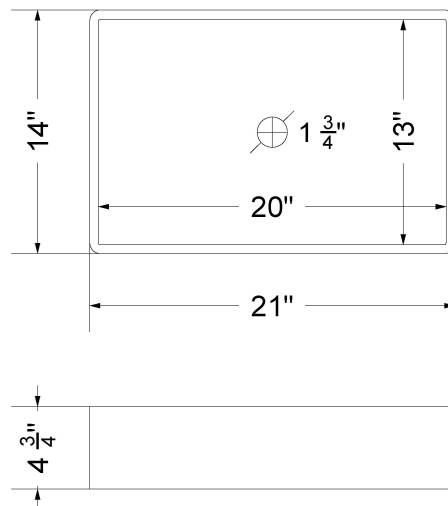

CV-61-S1LO.NH.he

Technical Information

All product dimensions are nominal.

- Installation: Vanity Top
- Number of deck holes: 0

Notes

Install this product according to the installation instructions.

Sink Specifications