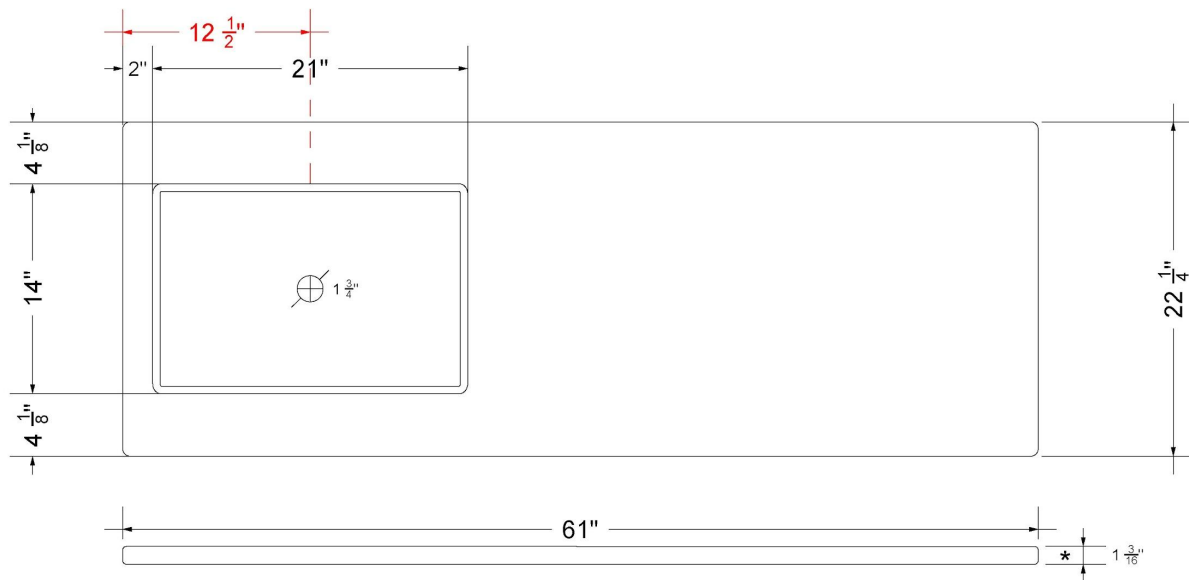

VANDERLOC

61" SILESTONE® QUARTZ VANITY TOP - Helix Single Vigo Left Offset Sink (No faucet hole)

CV-61-S1LO.NH.he

Technical Information

All product dimensions are nominal.

- Installation: Vanity Top
- Number of deck holes: 0

Notes

Install this product according to the installation instructions.