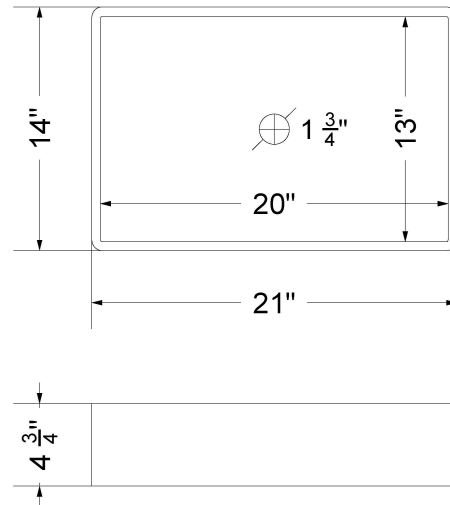

CV-61-S1LO.NH.wz

Technical Information

All product dimensions are nominal.

- Installation: Vanity Top
- Number of deck holes: 0

Notes

Install this product according to the installation instructions.

Sink Specifications