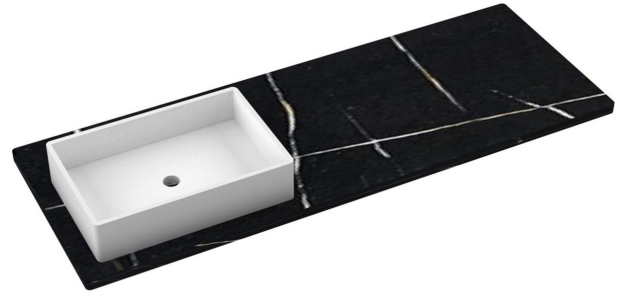

VANDERLOC

61" SILESTONE® QUARTZ VANITY TOP - Eternal Noir
Single Vigo Left Offset Sink (Widespread faucet hole)

CV-61-S1LO.WS.en

Features

- Matte Stone™ Vessel Sink
- Single and widespread faucet

Material

- Silestone® Quartz
- White Matte Stone™

Installation

- Vanity top
- Widespread faucet hole

Included Products

- Vigo Magnolia Matte Stone™ Vessel Bathroom Sink

Optional Products

- C-61B.en Silestone® Quartz backsplash

Codes/Standards

- N/A

Vanderloc® One-Year Limited Warranty

- For product warranty information visit www.vanderloc.com

Available Colors/Finishes

Color tiles intended for reference only.

Color	Code	Description
	DS	Desert Silver
	EC	Eternal Charcoal
	EN	Eternal Noir
	EG	Ethereal Glow
	HE	Helix
	WZ	White Zeus