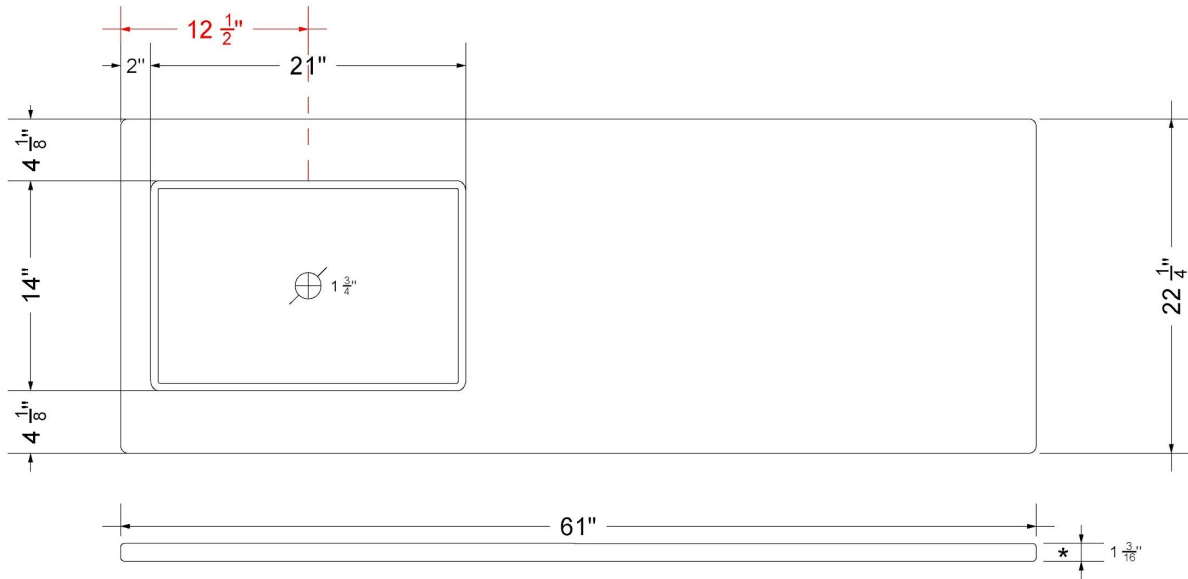

VANDERLOC

61" SILESTONE® QUARTZ VANITY TOP - Eternal Noir
Single Vigo Left Offset Sink (No faucet hole)

CV-61-S1LO.NH.en

Technical Information

All product dimensions are nominal.

- Installation: Vanity Top
- Number of deck holes: 0

Notes

Install this product according to the installation instructions.