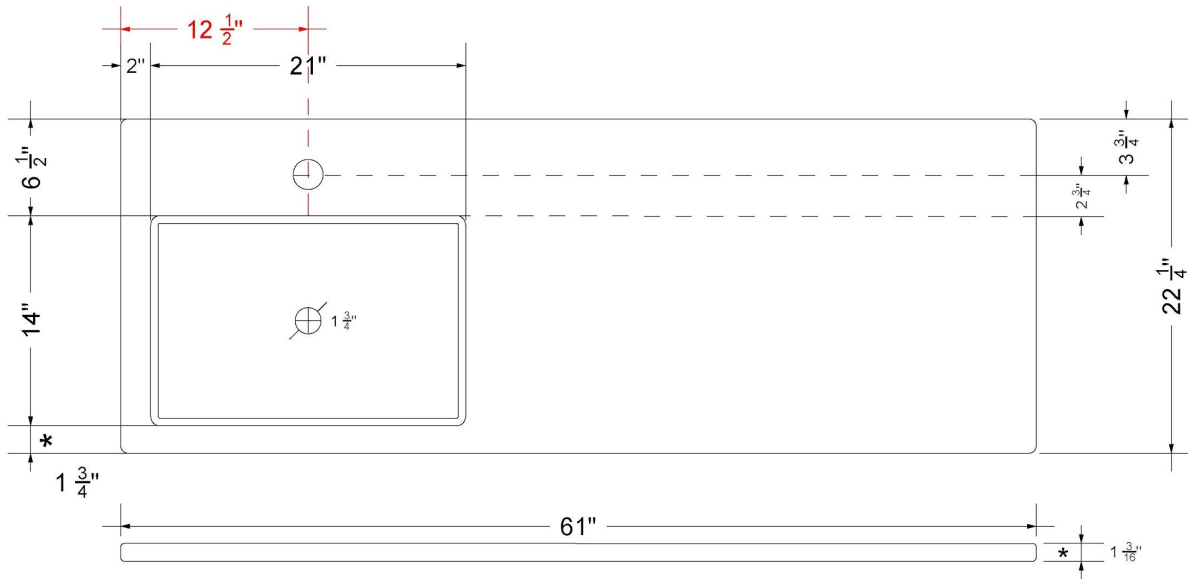

VANDERLOC

61" SILESTONE® QUARTZ VANITY TOP - Eternal Charcoal
Single Vigo Left Offset Sink (Single faucet hole)

CV-61-S1LO.SH.ec

Technical Information

All product dimensions are nominal.

- Installation: Vanity Top
- Number of deck holes: 1