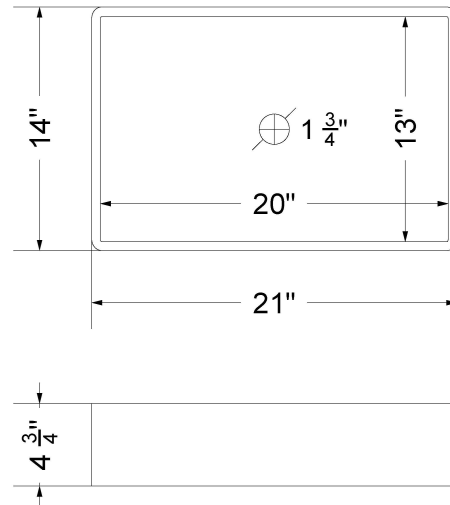

All product dimensions are nominal.

- Installation: Vanity Top
- Number of deck holes: 1

Notes

Install this product according to the installation instructions.

Sink Specifications

- 4-3/4" (82.61mm) deep
- 1-3/4" (6.35mm) drain opening
- Minimum cabinet size: 24"

Technical Information

All product dimensions are nominal.

- Installation: Vanity Top
- Number of deck holes: 1

Notes

Install this product according to the installation instructions.

Sink Specifications

- 4-3/4" (82.61mm) deep
- 1-3/4" (6.35mm) drain opening
- Minimum cabinet size: 24"

All product dimensions are nominal.

- Installation: Vanity Top
- Number of deck holes: 3

Notes

Install this product according to the installation instructions.

Sink Specifications

- 4-3/4" (82.61mm) deep
- 1-3/4" (6.35mm) drain opening
- Minimum cabinet size: 24"