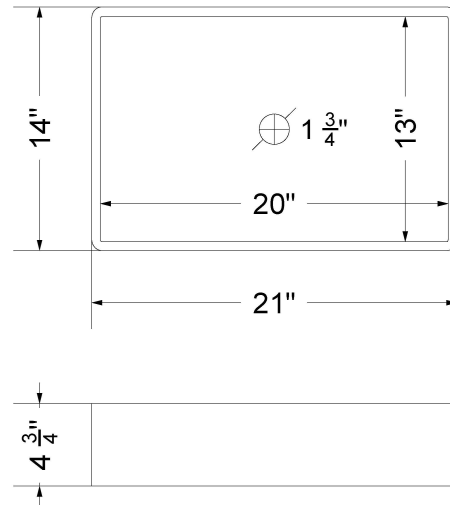

Technical Information

All product dimensions are nominal.

- Installation: Vanity Top
- Number of deck holes: 1

Notes

Install this product according to the installation instructions.

Sink Specifications

- 4-3/4" (82.61mm) deep
- 1-3/4" (6.35mm) drain opening
- Minimum cabinet size: 24"

All product dimensions are nominal.

- Installation: Vanity Top
- Number of deck holes: 1

Notes

Install this product according to the installation instructions.

Sink Specifications

- 4-3/4" (82.61mm) deep
- 1-3/4" (6.35mm) drain opening
- Minimum cabinet size: 24"