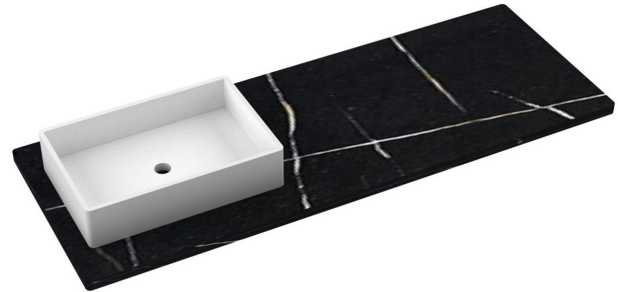

VANDERLOC

61" SILESTONE® QUARTZ VANITY TOP - Eternal Noir Single Vigo Left Offset Sink (No faucet hole)

CV-61-S1LO.NH.en

Features

- Matte Stone™ Vessel Sink
- Single and widespread faucet

Material

- Silestone® Quartz
- White Matte Stone™

Installation

- Vanity top
- No faucet hole

Included Products

- Vigo Magnolia Matte Stone™ Vessel Bathroom Sink

Optional Products

- C-61B.en Silestone® Quartz backsplash

Codes/Standards

- N/A

Vanderloc® One-Year Limited Warranty

- For product warranty information visit www.vanderloc.com

Available Colors/Finishes

Color tiles intended for reference only.

Color	Code	Description
	DS	Desert Silver
	EC	Eternal Charcoal
	EN	Eternal Noir
	EG	Ethereal Glow
	HE	Helix
	WZ	White Zeus