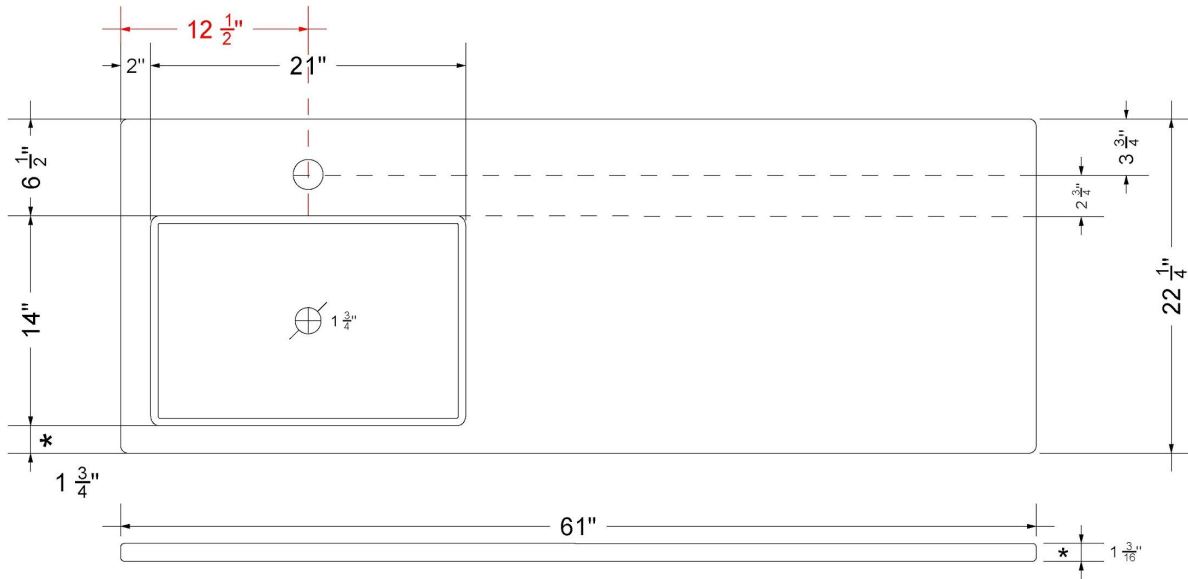

CV-61-S1LO.SH.en

Technical Information

All product dimensions are nominal.

- Installation: Vanity Top
- Number of deck holes: 1

Notes

Install this product according to the installation instructions.

Sink Specifications