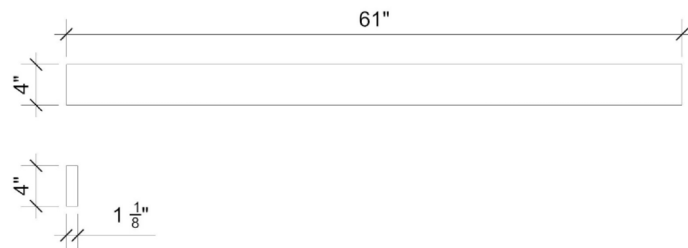

VANDERLOC

61" Quartz Backsplash Helix C-61B.he

Features

- 4" Quartz Backsplash

Material

- Silestone® Quartz

Codes/Standards

- None Applicable

Notes

- Install this product according to the installation instructions

Technical Information

- All product dimensions are nominal

Vanderloc® One-Year Limited Warranty

- For product warranty information visit www.vanderloc.com

Available Colors/Finishes

Color tiles intended for reference only.

Color	Code	Description
	DS	Desert Silver
	EC	Eternal Charcoal
	EN	Eternal Noir
	EG	Ethereal Glow
	HE	Helix
	WZ	White Zeus