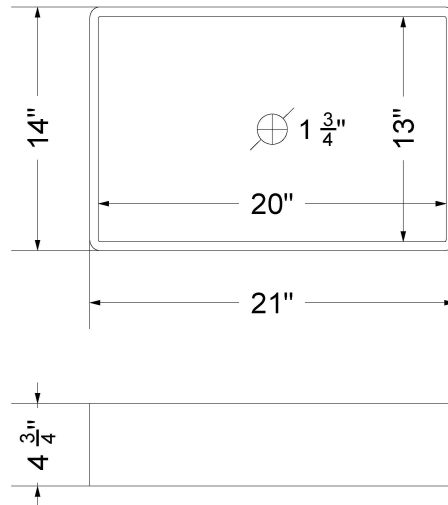

Sink Specifications

- 4-3/4" (82.61mm) deep
- 1-3/4" (6.35mm) drain opening
- Minimum cabinet size: 24"