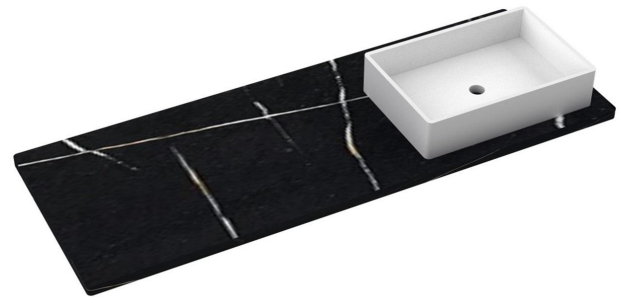

VANDERLOC

61" SILESTONE® QUARTZ VANITY TOP - Eternal Noir
Single Vigo Right Offset Sink (Widespread faucet hole)

CV-61-S1RO.WS.en

Features

- Matte Stone™ Vessel Sink
- Single and widespread faucet

Material

- Silestone® Quartz
- White Matte Stone™

Installation

- Vanity top
- Widespread faucet hole

Included Products

- Vigo Magnolia Matte Stone™ Vessel Bathroom Sink

Optional Products

- C-61B.en Silestone® Quartz backsplash

Codes/Standards

- N/A

Vanderloc® One-Year Limited Warranty

- For product warranty information visit www.vanderloc.com

Available Colors/Finishes

Color tiles intended for reference only.

Color	Code	Description
	DS	Desert Silver
	EC	Eternal Charcoal
	EN	Eternal Noir
	EG	Ethereal Glow
	HE	Helix
	WZ	White Zeus