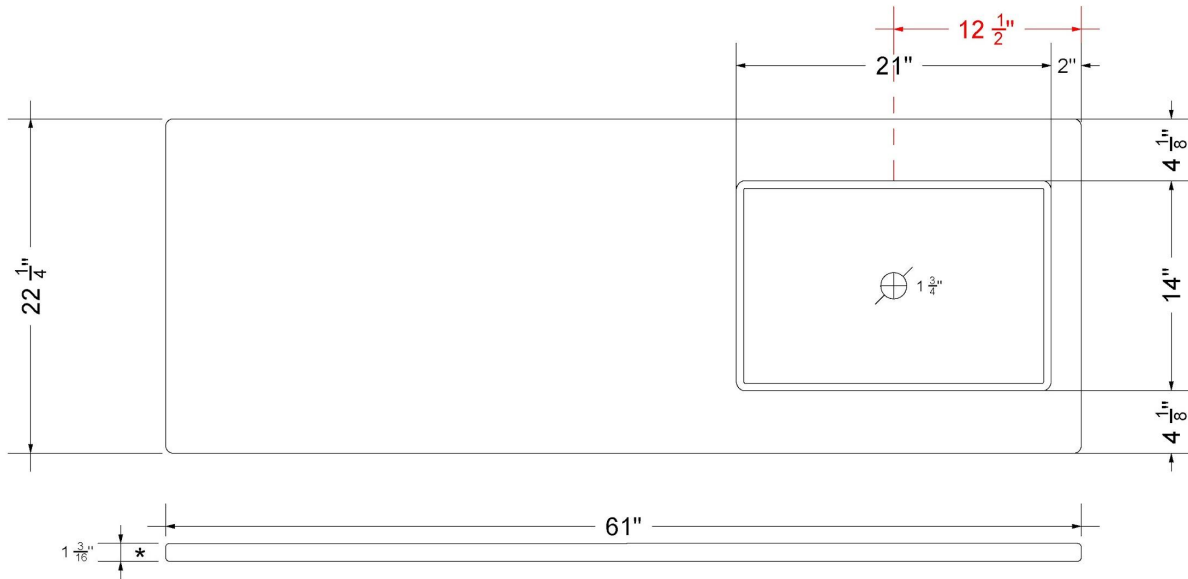

Technical Information

All product dimensions are nominal.

- Installation: Vanity Top
- Number of deck holes: 0

Notes

Install this product according to the installation instructions.