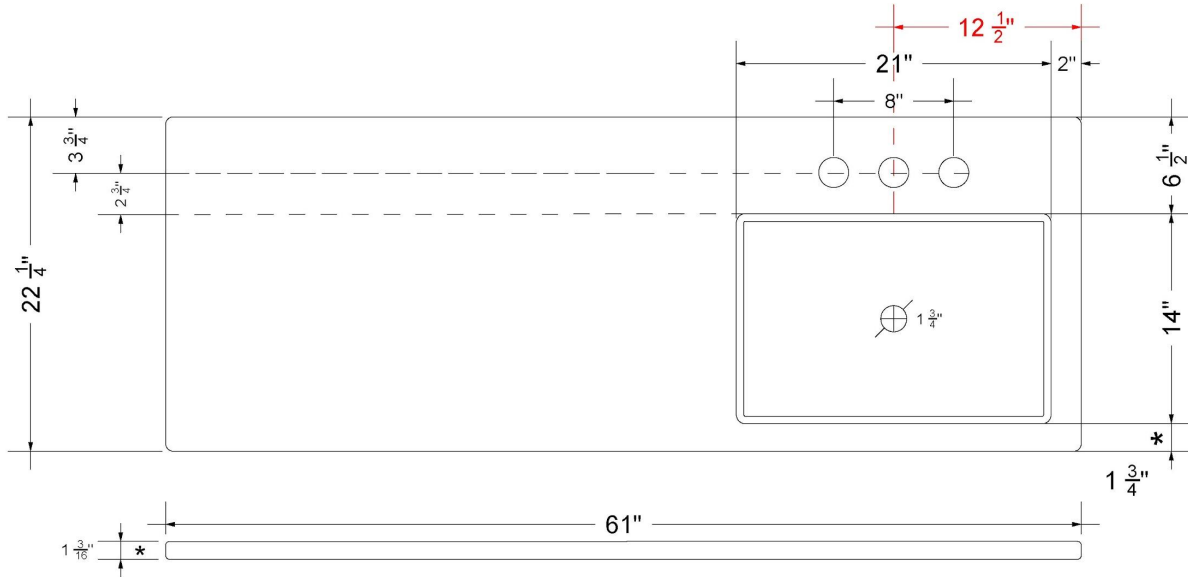

Technical Information

All product dimensions are nominal.

- Installation: Vanity Top
- Number of deck holes: 3

Notes

Install this product according to the installation instructions.