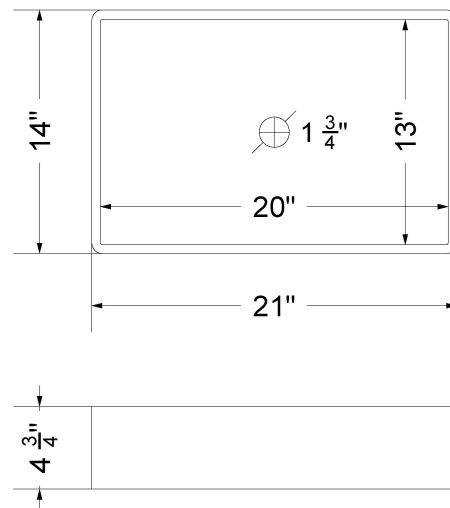

CV-61-S1RO.NH.he

Technical Information

All product dimensions are nominal.

- Installation: Vanity Top
- Number of deck holes: 0

Notes

Install this product according to the installation instructions.

Sink Specifications