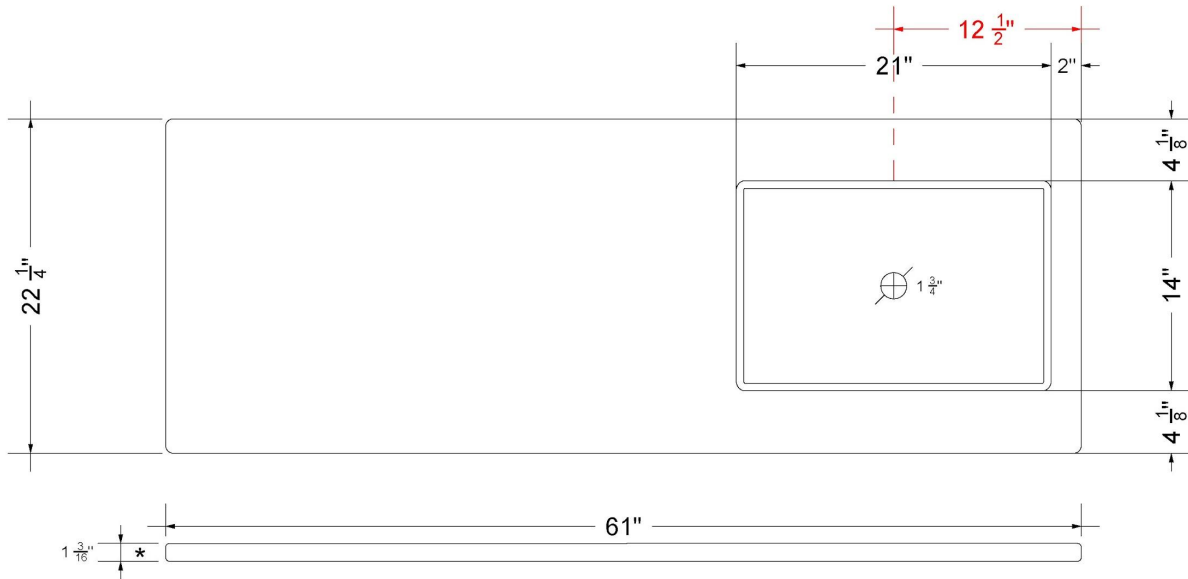

VANDERLOC

61" SILESTONE® QUARTZ VANITY TOP - Ethereal Glow
Single Vigo Right Offset Sink (No faucet hole)

CV-61-S1RO.NH.eg

Technical Information

All product dimensions are nominal.

- Installation: Vanity Top
- Number of deck holes: 0

Notes

Install this product according to the installation instructions.