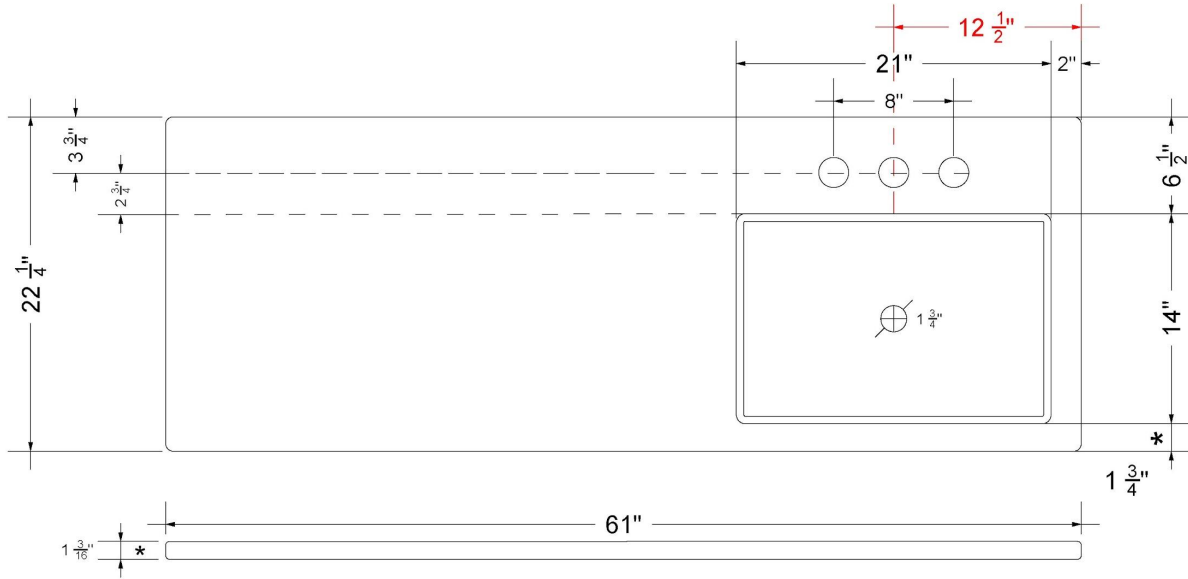

VANDERLOC

61" SILESTONE® QUARTZ VANITY TOP - Eternal Charcoal
Single Vigo Right Offset Sink (Widespread faucet hole)

CV-61-S1RO.WS.ec

Technical Information

All product dimensions are nominal.

- Installation: Vanity Top
- Number of deck holes: 3