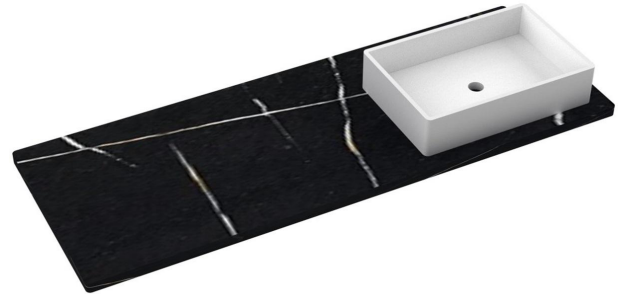

VANDERLOC

61" SILESTONE® QUARTZ VANITY TOP - Eternal Noir
Single Vigo Right Offset Sink (Single faucet hole)

CV-61-S1RO.SH.en

Features

- Matte Stone™ Vessel Sink
- Single and widespread faucet

Material

- Silestone® Quartz
- White Matte Stone™

Installation

- Vanity top
- Single faucet hole

Included Products

- Vigo Magnolia Matte Stone™ Vessel Bathroom Sink

Optional Products

- C-61B.en Silestone® Quartz backsplash

Codes/Standards

- N/A

Vanderloc® One-Year Limited Warranty

- For product warranty information visit www.vanderloc.com

Available Colors/Finishes

Color tiles intended for reference only.

Color	Code	Description
	DS	Desert Silver
	EC	Eternal Charcoal
	EN	Eternal Noir
	EG	Ethereal Glow
	HE	Helix
	WZ	White Zeus