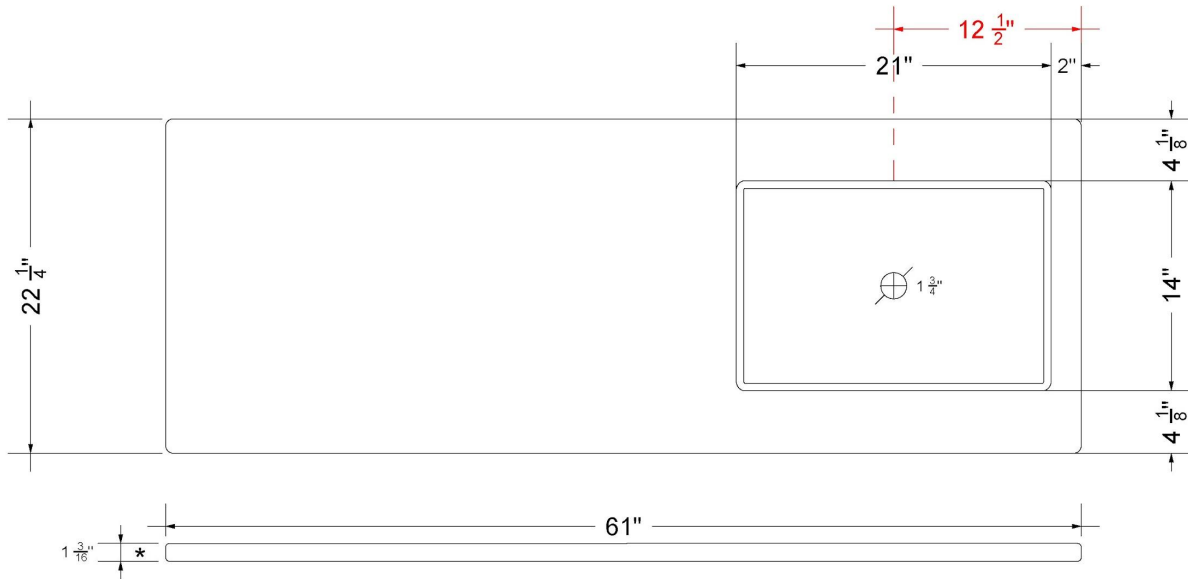

VANDERLOC

61" SILESTONE® QUARTZ VANITY TOP - Eternal Charcoal
Single Vigo Right Offset Sink (No faucet hole)

CV-61-S1RO.NH.ec

Technical Information

All product dimensions are nominal.

- Installation: Vanity Top
- Number of deck holes: 0

Notes

Install this product according to the installation instructions.