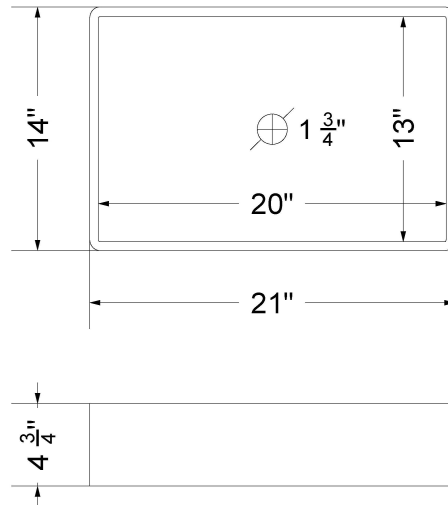

CV-61-S1RO.NH.en

Technical Information

All product dimensions are nominal.

- Installation: Vanity Top
- Number of deck holes: 0

Notes

Install this product according to the installation instructions.

Sink Specifications