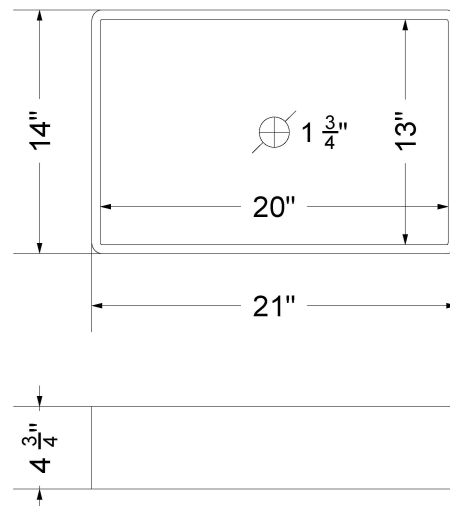

Notes

Install this product according to the installation instructions.

Sink Specifications

- 4-3/4" (82.61mm) deep
- 1-3/4" (6.35mm) drain opening
- Minimum cabinet size: 24"

VANDERLOC

61" Quartz Backsplash Desert Silver **C-61B.ds**