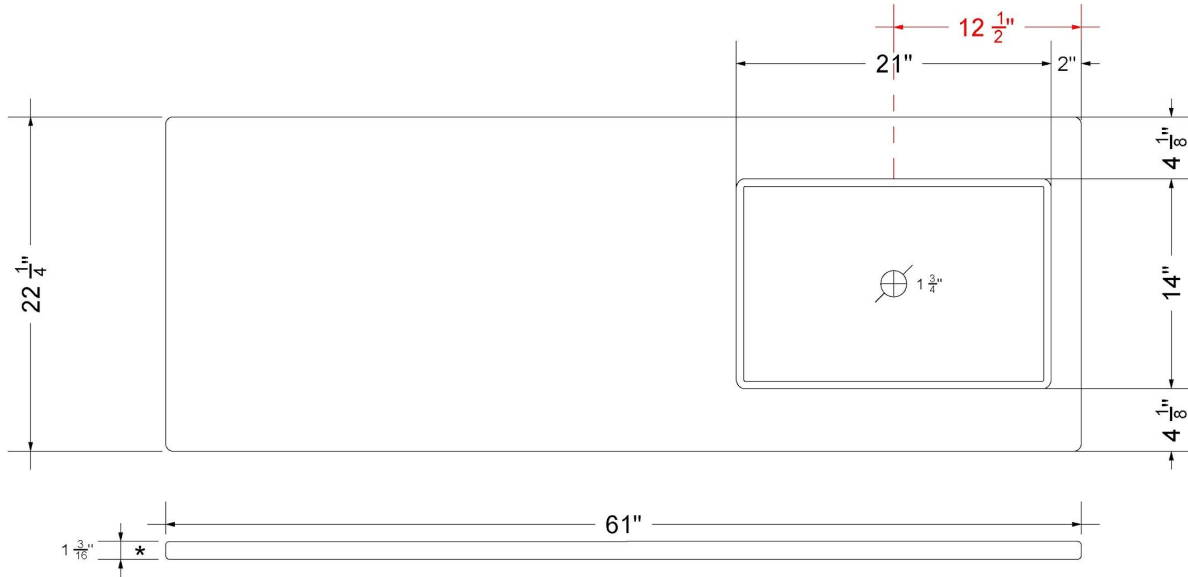

VANDERLOC

61" SILESTONE® QUARTZ VANITY TOP - Desert Silver

Single Vigo Right Offset Sink (No faucet hole)

CV-61-S1RO.NH.ds

Technical Information

All product dimensions are nominal.

- Installation: Vanity Top
- Number of deck holes: 0

Notes

Install this product according to the installation instructions.