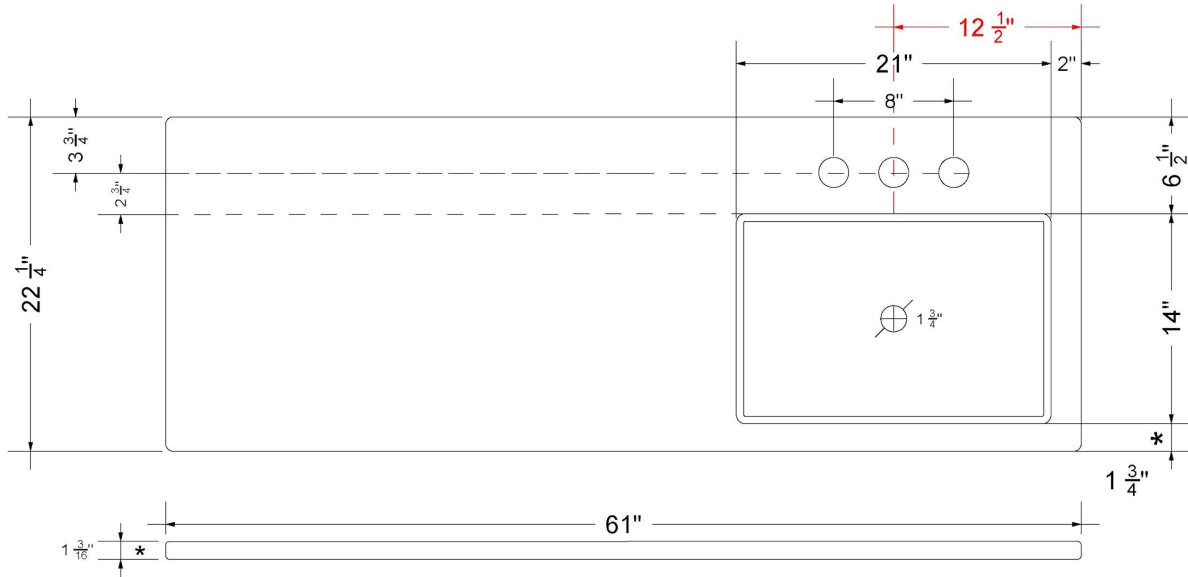

Technical Information

All product dimensions are nominal.

- Installation: Vanity Top
- Number of deck holes: 3

Notes

Install this product according to the installation instructions.

Sink Specifications

- 4-3/4" (82.61mm) deep
- 1-3/4" (6.35mm) drain opening
- Minimum cabinet size: 24"