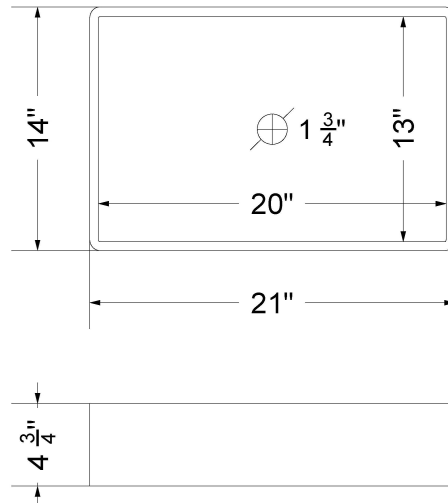

Technical Information

All product dimensions are nominal.

- Installation: Vanity Top
- Number of deck holes: 3

Notes

Install this product according to the installation instructions.

Sink Specifications

- 4-3/4" (82.61mm) deep
- 1-3/4" (6.35mm) drain opening
- Minimum cabinet size: 24"