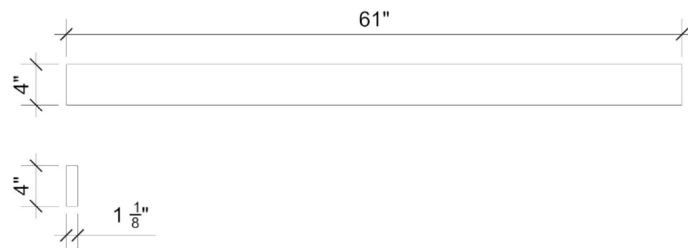

VANDERLOC

61" Quartz Backsplash Eternal Noir C-61B.en

Features

- 4" Quartz Backsplash

Material

- Silestone® Quartz

Codes/Standards

- None Applicable

Notes

- Install this product according to the installation instructions

Technical Information

- All product dimensions are nominal

Vanderloc® One-Year Limited Warranty

- For product warranty information visit www.vanderloc.com

Available Colors/Finishes

Color tiles intended for reference only.

Color	Code	Description
	DS	Desert Silver
	EC	Eternal Charcoal
	EN	Eternal Noir
	EG	Ethereal Glow
	HE	Helix
	WZ	White Zeus