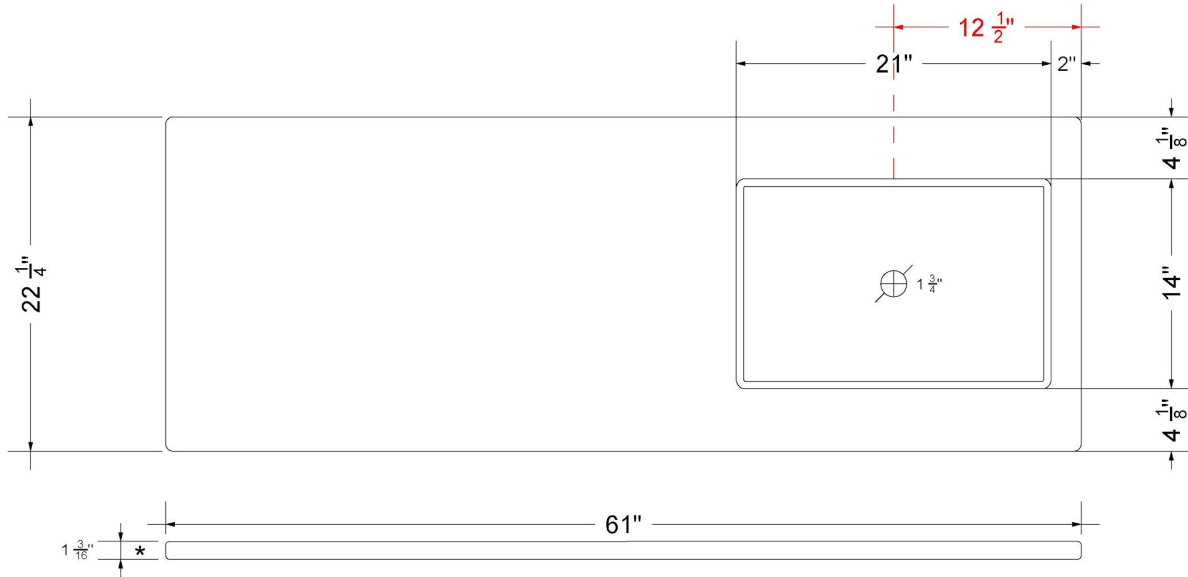

VANDERLOC

61" SILESTONE® QUARTZ VANITY TOP - Helix
Single Vigo Right Offset Sink (No faucet hole)

CV-61-S1RO.NH.he

Technical Information

All product dimensions are nominal.

- Installation: Vanity Top
- Number of deck holes: 0

Notes

Install this product according to the installation instructions.