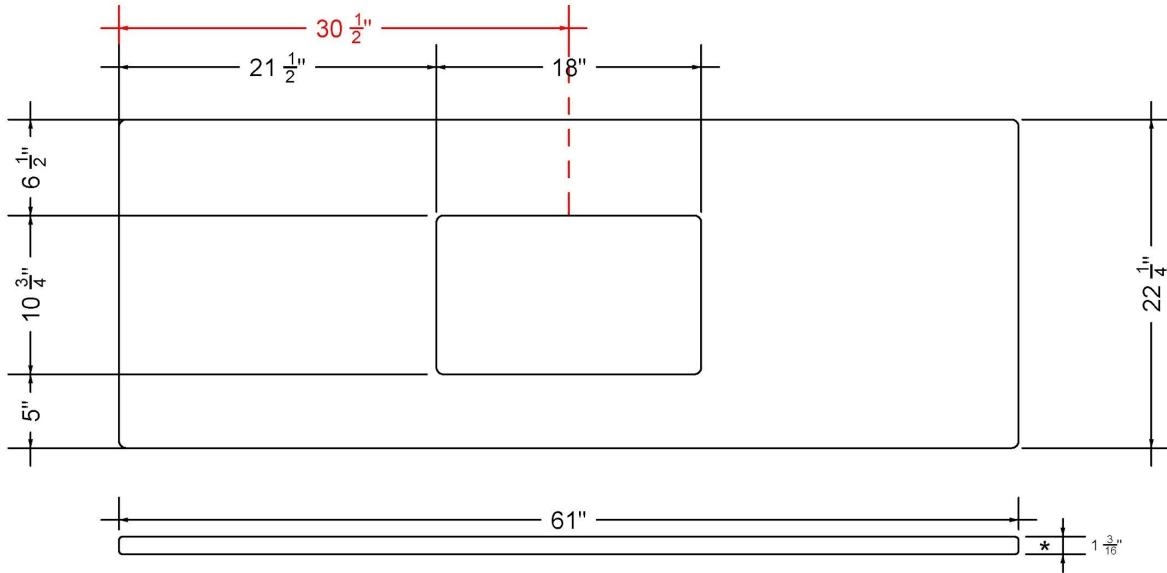

Technical Information

All product dimensions are nominal.

- Installation: Vanity Top
- Number of deck holes: 0

Notes

Install this product according to the installation instructions.