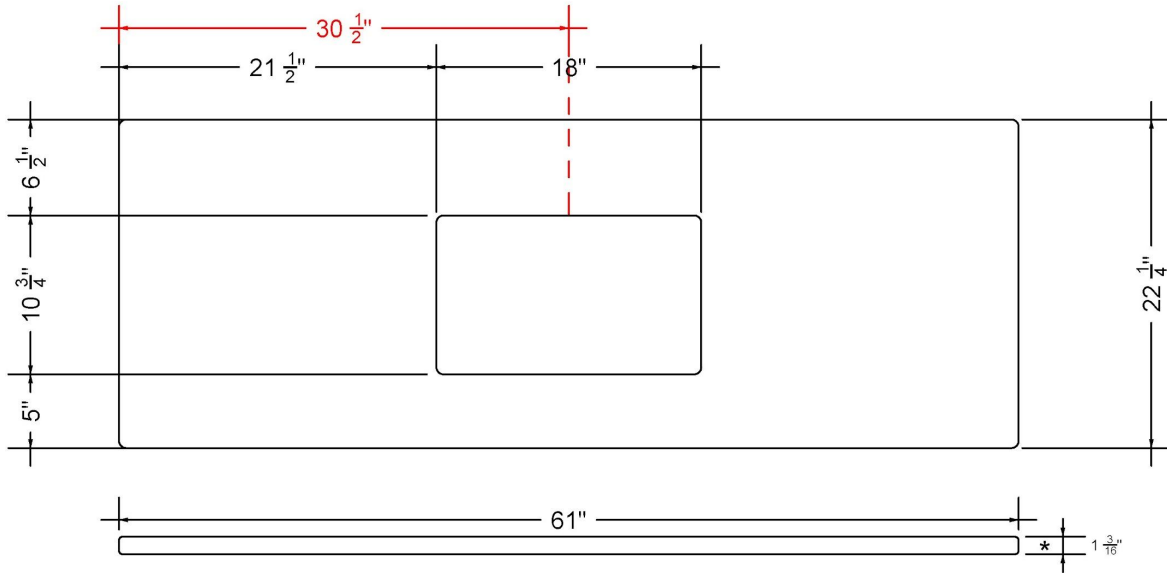

VANDERLOC

61" SILESTONE® QUARTZ VANITY TOP - Eternal Charcoal
Single Rectangle Centered Sink (No faucet hole)

C-61-SRC.NH.ec

Technical Information

All product dimensions are nominal.

- Installation: Vanity Top
- Number of deck holes: 0

Notes

Install this product according to the installation instructions.