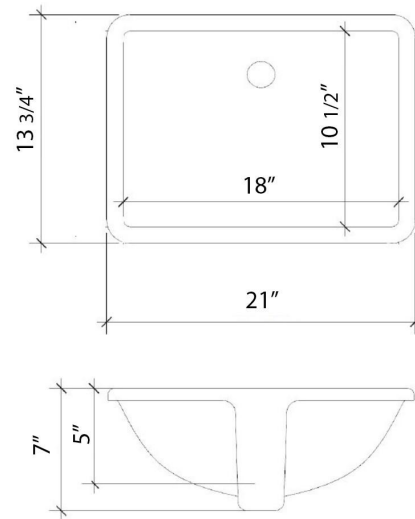

Technical Information

All product dimensions are nominal.

- Installation: Vanity Top
- Number of deck holes: 1

Notes

Install this product according to the installation instructions.

Sink Specifications

- 8" (203mm) deep
- 1-11/16" (61mm) drain opening
- Minimum cabinet size: 21"

Technical Information

All product dimensions are nominal.

- Installation: Vanity Top
- Number of deck holes: 3

Notes

Install this product according to the installation instructions.

Sink Specifications

- 8" (203mm) deep
- 1-11/16" (61mm) drain opening
- Minimum cabinet size: 21"