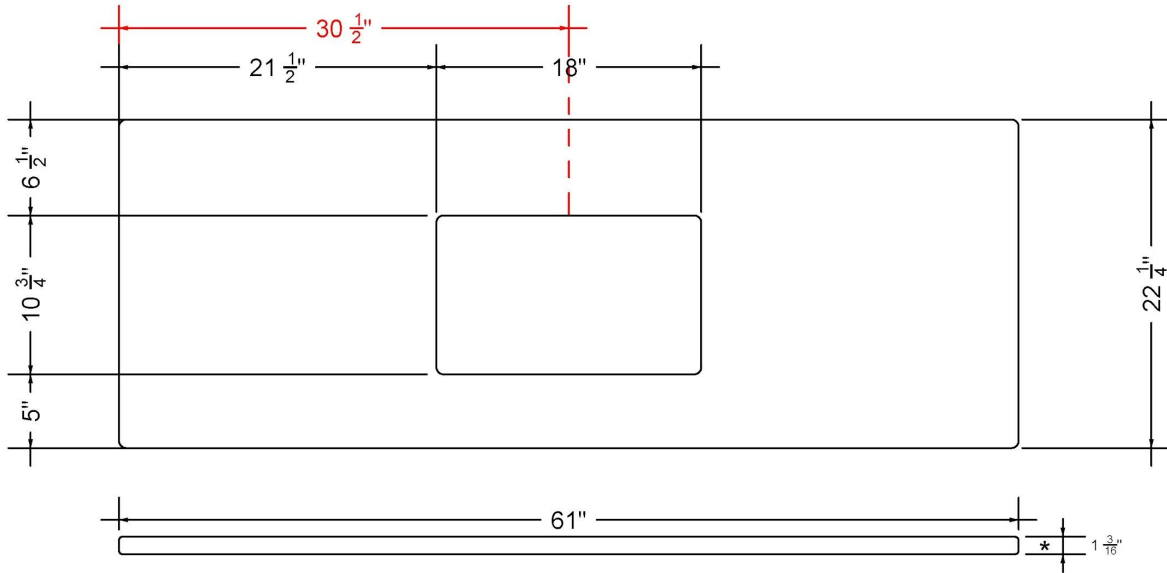

Technical Information

All product dimensions are nominal.

- Installation: Vanity Top
- Number of deck holes: 0

Notes

Install this product according to the installation instructions.

Sink Specifications

- 8" (203mm) deep
- 1-11/16" (61mm) drain opening
- Minimum cabinet size: 21"