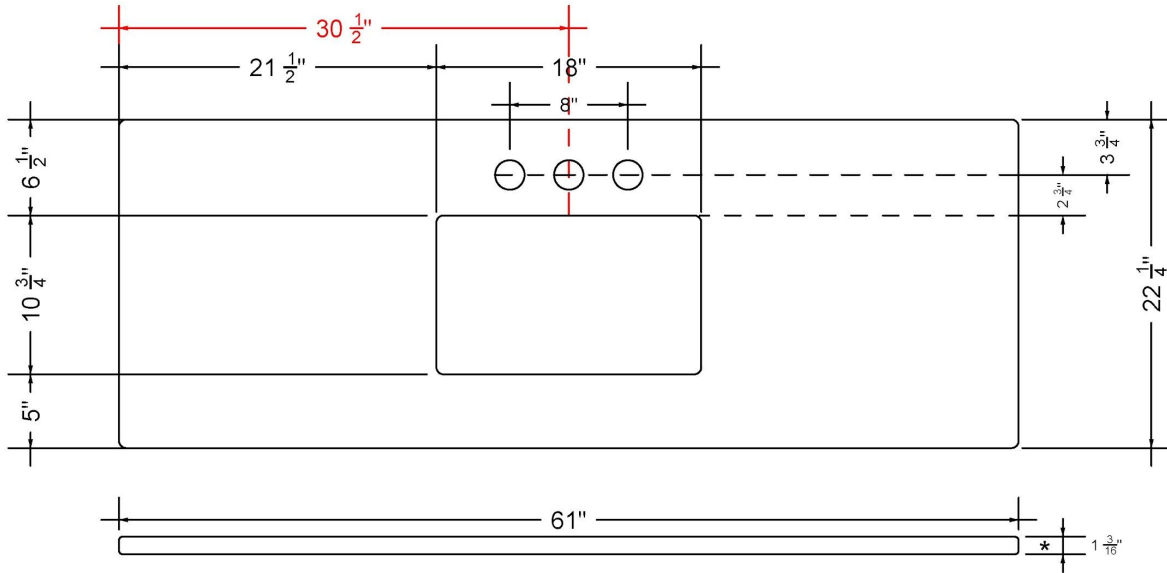

Technical Information

All product dimensions are nominal.

- Installation: Vanity Top
- Number of deck holes: 3

Notes

Install this product according to the installation instructions.