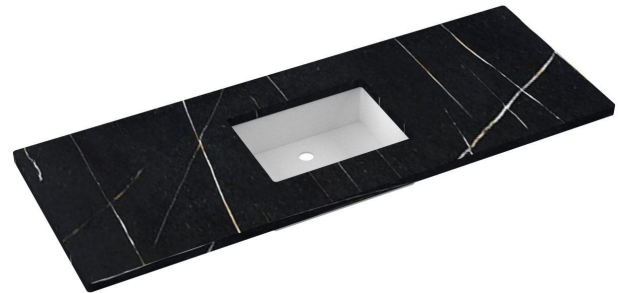

VANDERLOC

61" SILESTONE® QUARTZ VANITY TOP - Eternal Noir Single Rectangle Centered Sink (No faucet hole)

C-61-SRC.NH.en

Features

- Square sink cutout
- Single and widespread faucet

Material

- Silestone® Quartz

Installation

- Vanity top
- No faucet hole
- Vanderloc® Rectangle Sink

Included Products

- Vanderloc® Rectangle Sink (White Porcelain)
- Sink mounting hardware (screws)

Optional Products

- C-61B.en Silestone® Quartz backsplash

Codes/Standards

- N/A

Vanderloc® One-Year Limited Warranty

- For product warranty information visit www.vanderloc.com

Available Colors/Finishes

Color tiles intended for reference only.

Color	Code	Description
	DS	Desert Silver
	EC	Eternal Charcoal
	EN	Eternal Noir
	EG	Ethereal Glow
	HE	Helix
	WZ	White Zeus