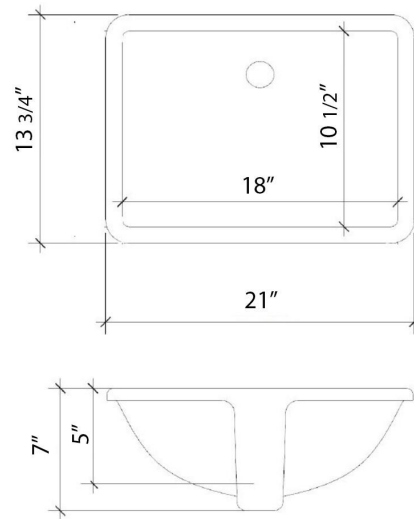

Technical Information

All product dimensions are nominal.

- Installation: Vanity Top
- Number of deck holes: 1

Notes

Install this product according to the installation instructions.

Sink Specifications

- 8" (203mm) deep
- 1-11/16" (61mm) drain opening
- Minimum cabinet size: 21"

Technical Information

All product dimensions are nominal.

- Installation: Vanity Top
- Number of deck holes: 3

Notes

Install this product according to the installation instructions.

Sink Specifications

- 8" (203mm) deep
- 1-11/16" (61mm) drain opening
- Minimum cabinet size: 21"

All product dimensions are nominal.

- Installation: Vanity Top
- Number of deck holes: 3

Notes

Install this product according to the installation instructions.

Sink Specifications

- 8" (203mm) deep
- 1-11/16" (61mm) drain opening
- Minimum cabinet size: 21"

Notes

Install this product according to the installation instructions.

Sink Specifications

- 8" (203mm) deep
- 1-11/16" (61mm) drain opening
- Minimum cabinet size: 21"

Features

- Square sink cutout
- Single and widespread faucet