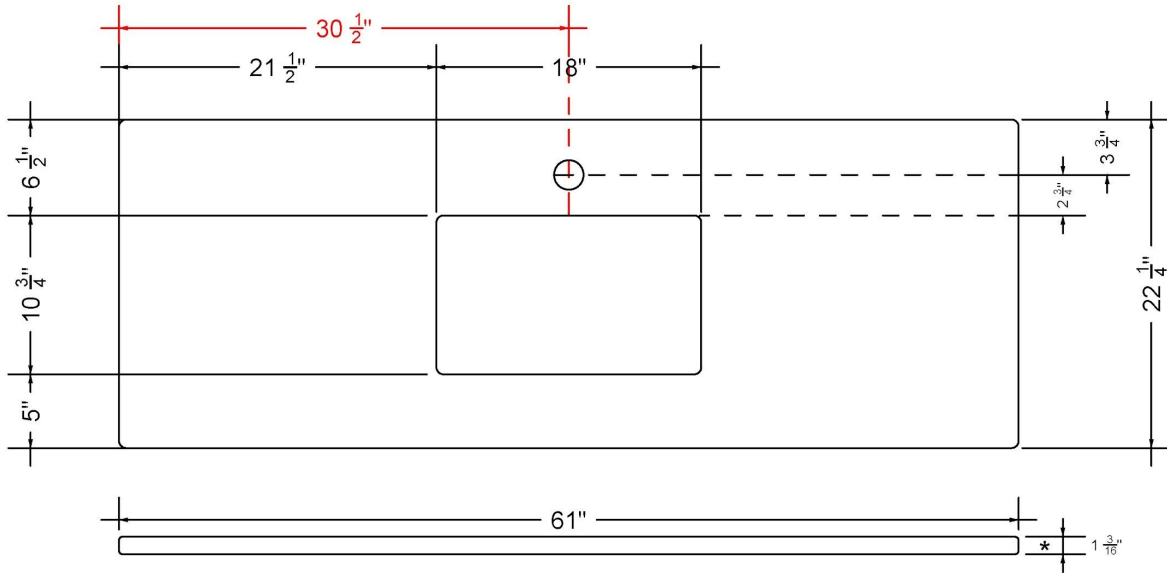

VANDERLOC

61" SILESTONE® QUARTZ VANITY TOP - Desert Silver
Single Rectangle Centered Sink (Single faucet hole)

C-61-SRC.SH.ds

Technical Information

All product dimensions are nominal.

- Installation: Vanity Top
- Number of deck holes: 1