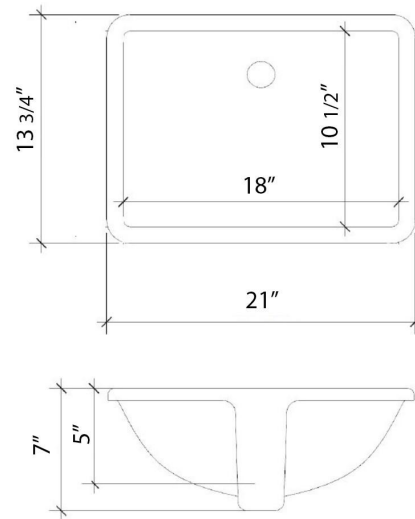

All product dimensions are nominal.

- Installation: Vanity Top
- Number of deck holes: 1

Notes

Install this product according to the installation instructions.

Sink Specifications

- 8" (203mm) deep
- 1-11/16" (61mm) drain opening
- Minimum cabinet size: 21"

Technical Information

All product dimensions are nominal.

- Installation: Vanity Top
- Number of deck holes: 1

Notes

Install this product according to the installation instructions.

Sink Specifications

- 8" (203mm) deep
- 1-11/16" (61mm) drain opening
- Minimum cabinet size: 21"