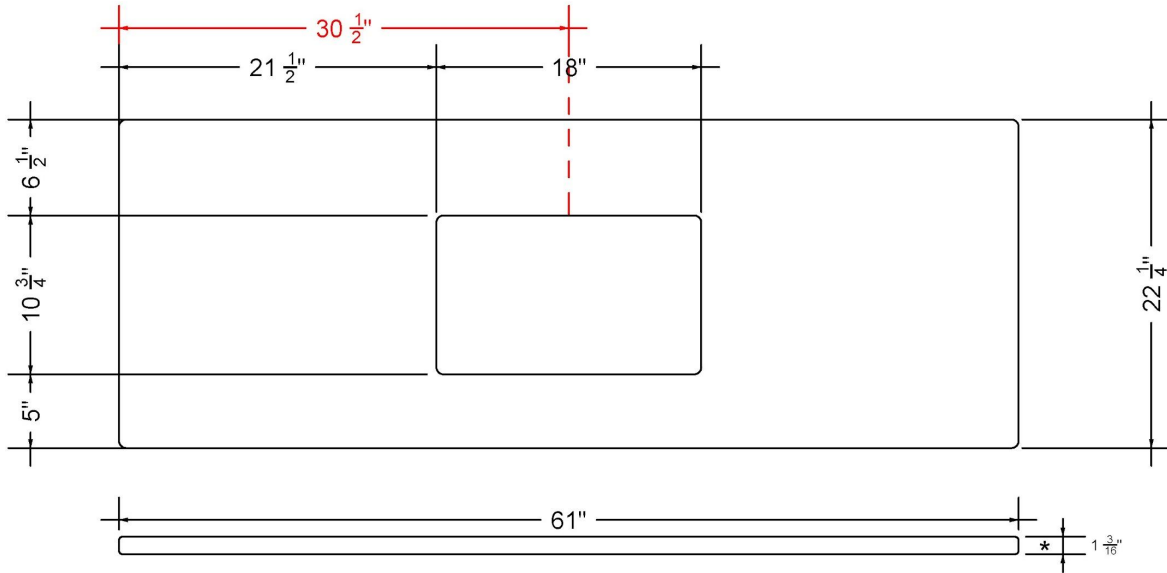

VANDERLOC

61" SILESTONE® QUARTZ VANITY TOP - Desert Silver

Single Rectangle Centered Sink (No faucet hole)

C-61-SRC.NH.ds

Technical Information

All product dimensions are nominal.

- Installation: Vanity Top
- Number of deck holes: 0

Notes

Install this product according to the installation instructions.