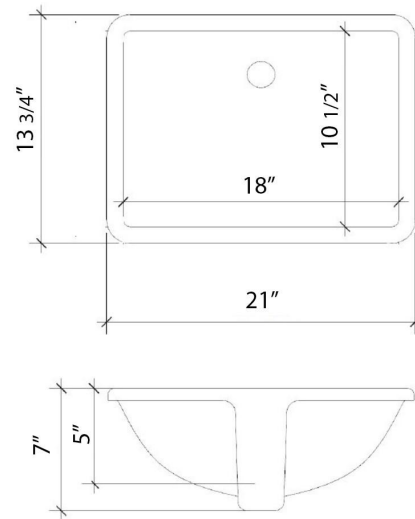

Technical Information

All product dimensions are nominal.

- Installation: Vanity Top
- Number of deck holes: 1

Notes

Install this product according to the installation instructions.

Sink Specifications

- 8" (203mm) deep
- 1-11/16" (61mm) drain opening
- Minimum cabinet size: 21"