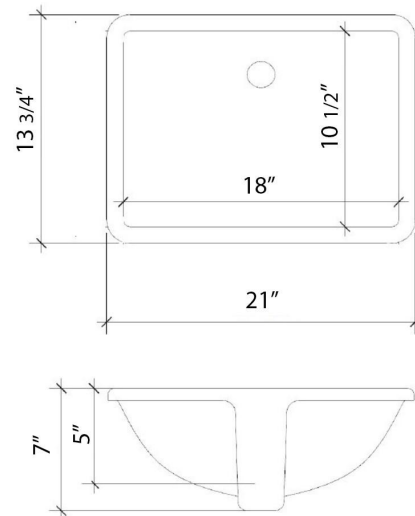

Technical Information

All product dimensions are nominal.

- Installation: Vanity Top
- Number of deck holes: 1

Notes

Install this product according to the installation instructions.

Sink Specifications

- 8" (203mm) deep
- 1-11/16" (61mm) drain opening
- Minimum cabinet size: 21"

Technical Information

All product dimensions are nominal.

- Installation: Vanity Top
- Number of deck holes: 3

Notes

Install this product according to the installation instructions.

Sink Specifications

- 8" (203mm) deep
- 1-11/16" (61mm) drain opening
- Minimum cabinet size: 21"