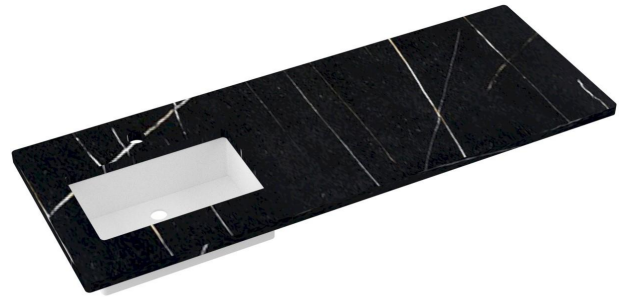

VANDERLOC

61" SILESTONE® QUARTZ VANITY TOP - Eternal Noir Single Rectangle Left Offset Sink (Single faucet hole)

C-61-SRLO.SH.en

Features

- Square sink cutout
- Single and widespread faucet

Material

- Silestone® Quartz

Installation

- Vanity top
- Single faucet hole
- Vanderloc® Rectangle Sink

Included Products

- Vanderloc® Rectangle Sink (White Porcelain)
- Sink mounting hardware (screws)

Optional Products

- C-61B.en Silestone® Quartz backsplash

Codes/Standards

- N/A

Vanderloc® One-Year Limited Warranty

- For product warranty information visit www.vanderloc.com

Available Colors/Finishes

Color tiles intended for reference only.

Color	Code	Description
	DS	Desert Silver
	EC	Eternal Charcoal
	EN	Eternal Noir
	EG	Ethereal Glow
	HE	Helix
	WZ	White Zeus