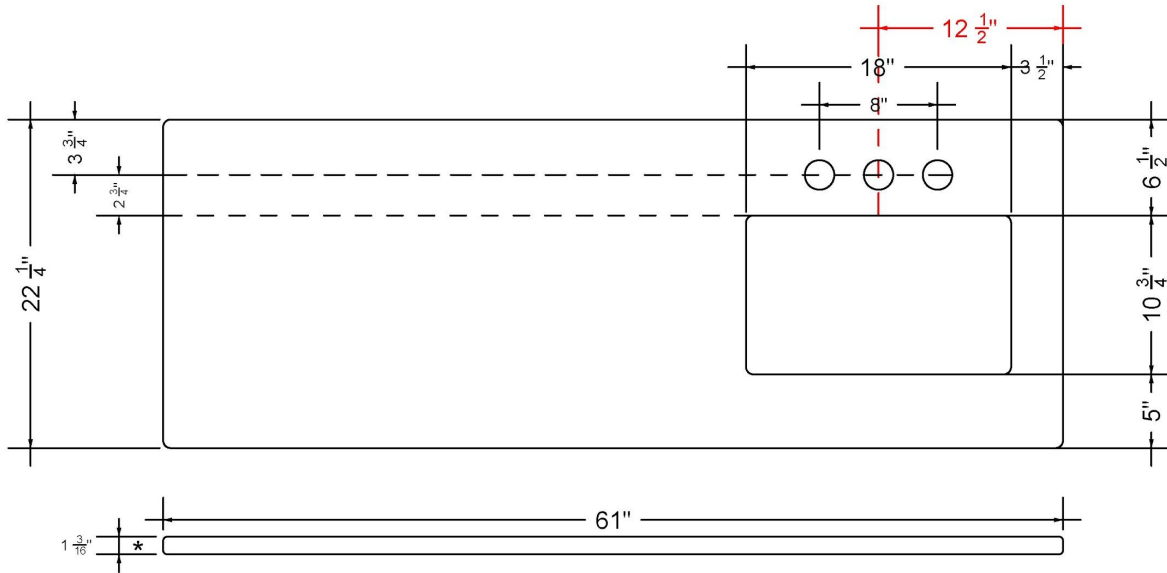

VANDERLOC

61" SILESTONE® QUARTZ VANITY TOP - Eternal Charcoal
Single Rectangle Right Offset Sink (Widespread faucet hole)

C-61-SRRO.WS.ec

Technical Information

All product dimensions are nominal.

- Installation: Vanity Top
- Number of deck holes: 3

Notes

Install this product according to the installation instructions.