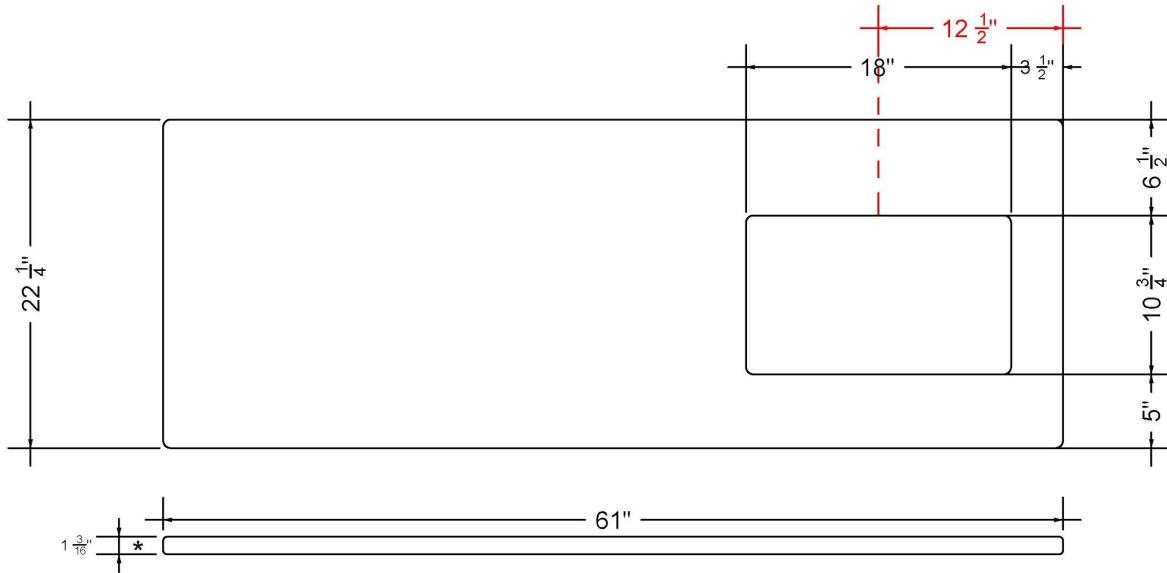

### Technical Information

All product dimensions are nominal.

- Installation: Vanity Top
- Number of deck holes: 0