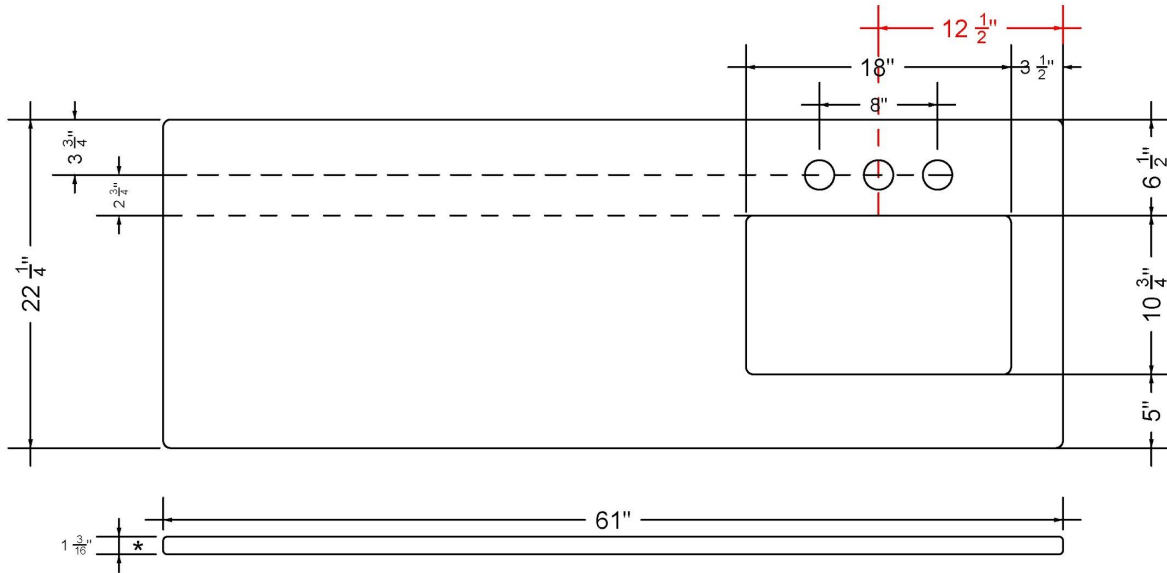

Technical Information

All product dimensions are nominal.

- Installation: Vanity Top
- Number of deck holes: 3

Notes

Install this product according to the installation instructions.