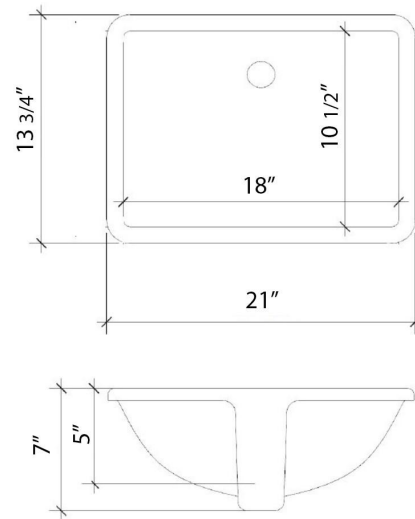

Sink Specifications

- 8" (203mm) deep
- 1-11/16" (61mm) drain opening
- Minimum cabinet size: 21"