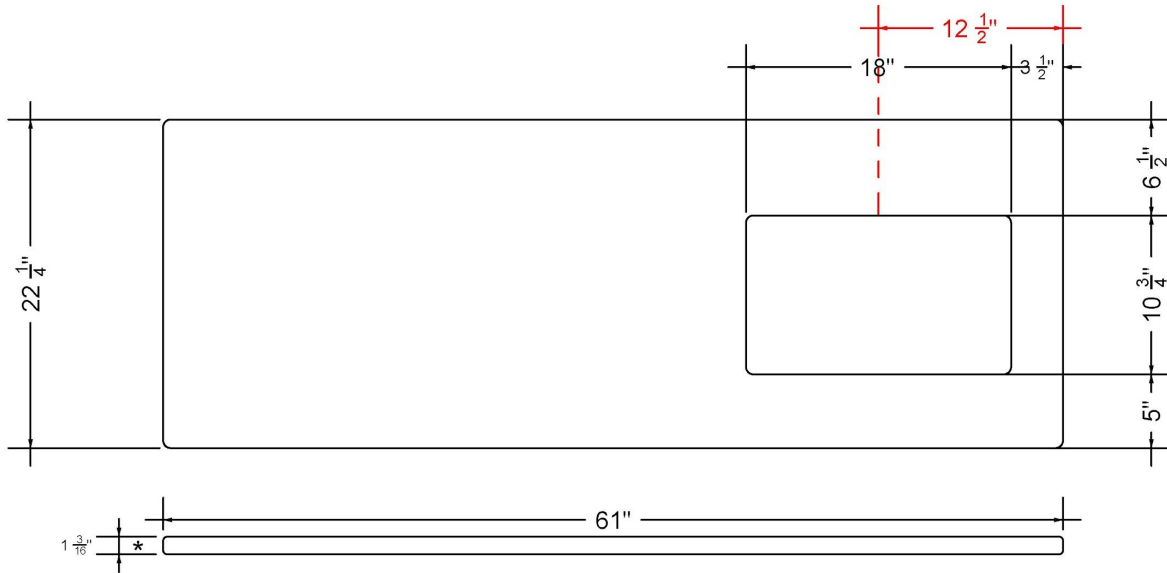

## Technical Information

All product dimensions are nominal.

- Installation: Vanity Top
- Number of deck holes: 0