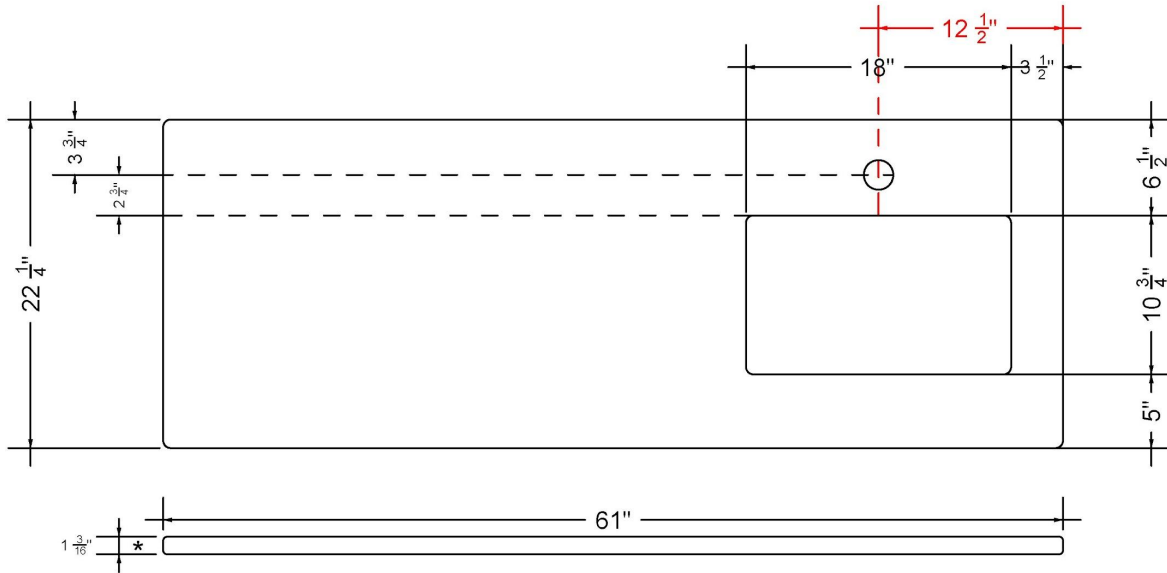

## Technical Information

All product dimensions are nominal.

- Installation: Vanity Top
- Number of deck holes: 1