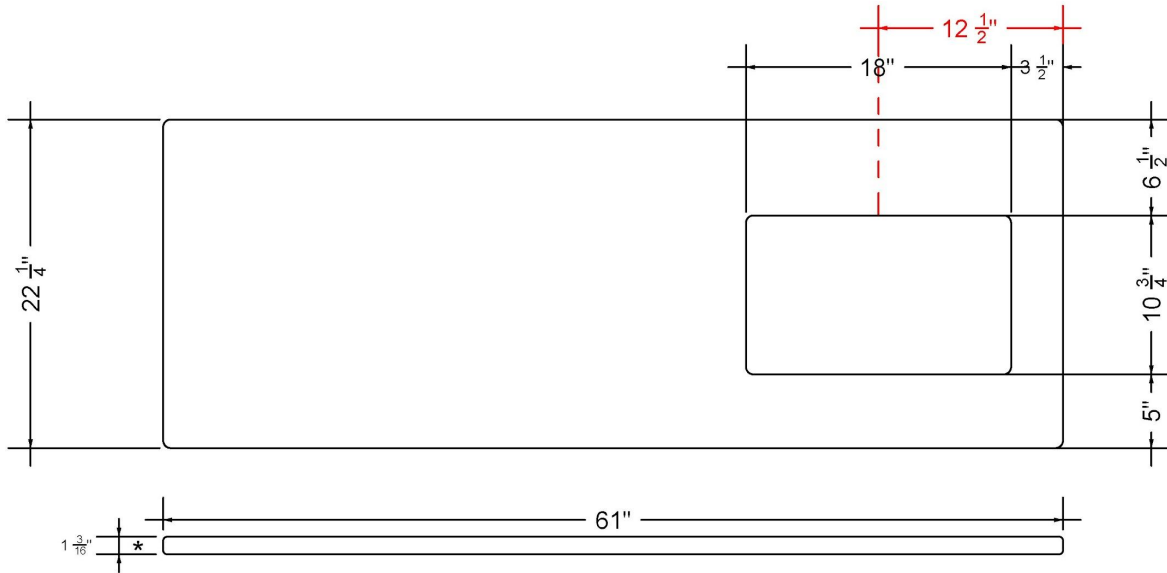

VANDERLOC

61" SILESTONE® QUARTZ VANITY TOP - Desert Silver

Single Rectangle Right Offset Sink (No faucet hole)

C-61-SRRO.NH.ds

Technical Information

All product dimensions are nominal.

- Installation: Vanity Top
- Number of deck holes: 0

Notes

Install this product according to the installation instructions.