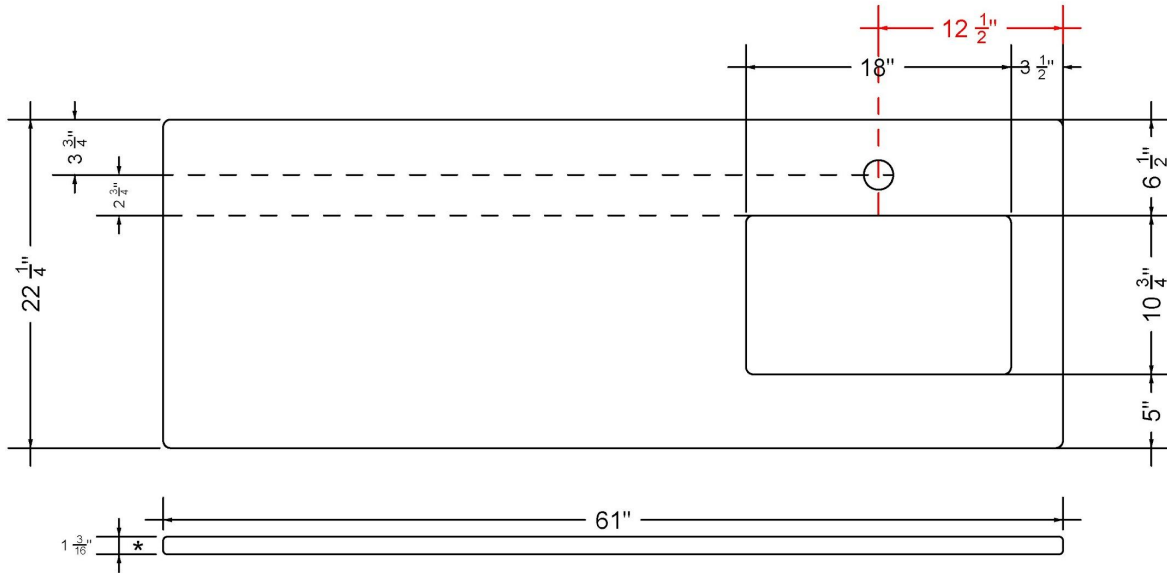

Technical Information

All product dimensions are nominal.

- Installation: Vanity Top
- Number of deck holes: 1

Notes

Install this product according to the installation instructions.