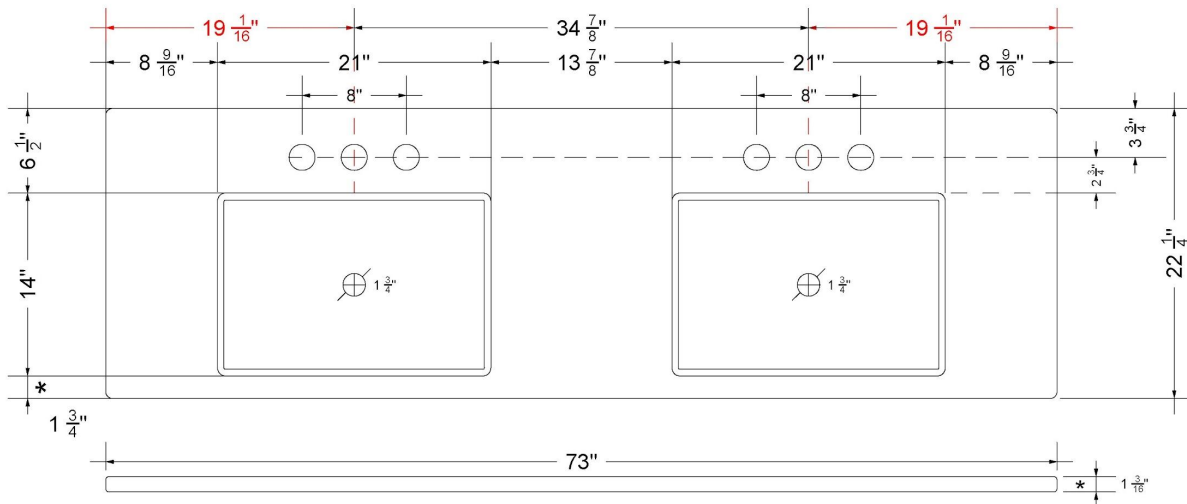

Technical Information

All product dimensions are nominal.

- Installation: Vanity Top
- Number of deck holes: 3

Notes

Install this product according to the installation instructions.