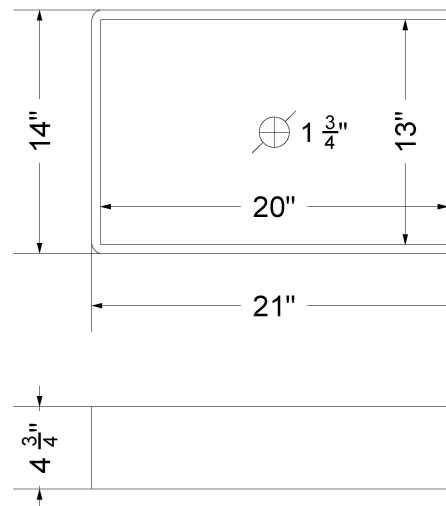

Technical Information

All product dimensions are nominal.

- Installation: Vanity Top
- Number of deck holes: 1

Notes

Install this product according to the installation instructions.

Sink Specifications

- 4-3/4" (82.55mm) deep
- 1-3/4" (6.35mm) drain opening
- Minimum cabinet size: 24"

Technical Information

All product dimensions are nominal.

- Installation: Vanity Top
- Number of deck holes: 3

Notes

Install this product according to the installation instructions.

Sink Specifications

- 4-3/4" (82.55mm) deep
- 1-3/4" (6.35mm) drain opening
- Minimum cabinet size: 24"