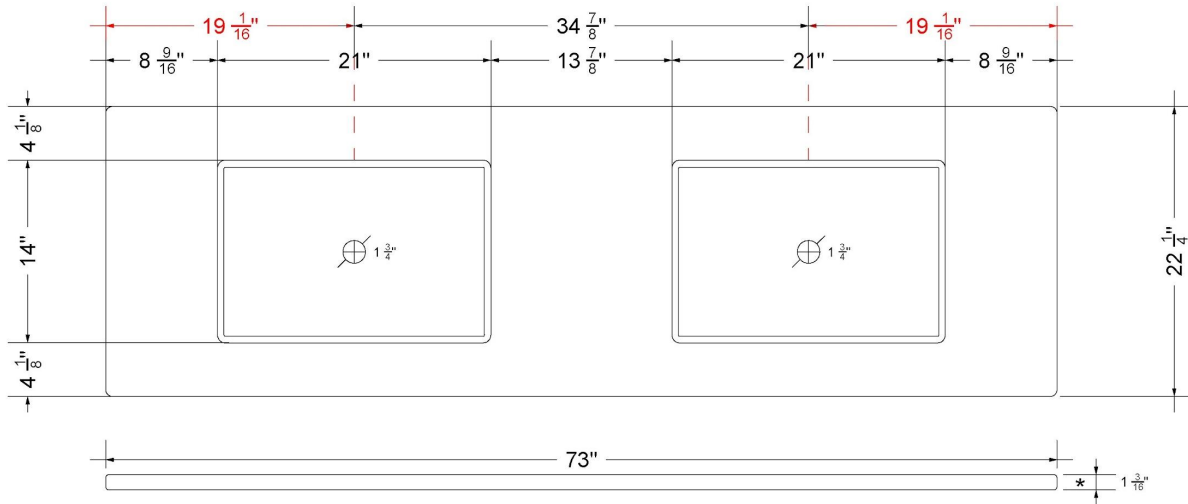

Technical Information

All product dimensions are nominal.

- Installation: Vanity Top
- Number of deck holes: 0

Notes

Install this product according to the installation instructions.