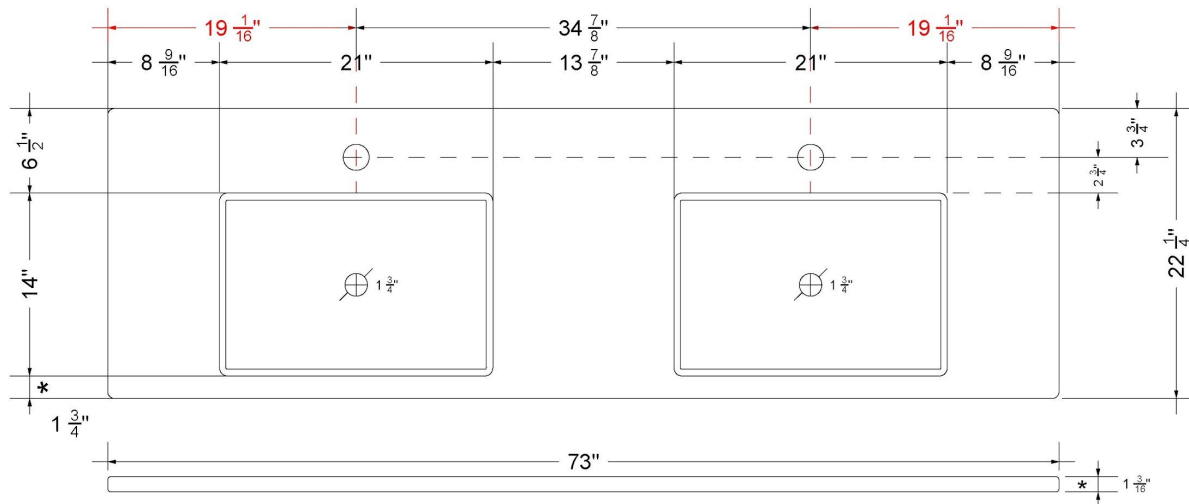

Technical Information

All product dimensions are nominal.

- Installation: Vanity Top
- Number of deck holes: 1

Notes

Install this product according to the installation instructions.

Sink Specifications

- 4-3/4" (82.55mm) deep
- 1-3/4" (6.35mm) drain opening
- Minimum cabinet size: 24"