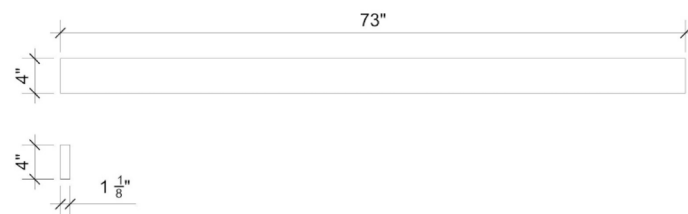

VANDERLOC

73" Quartz Backsplash White Zeus **C-73B.wz**

Features

- 4" Quartz Backsplash

Material

- Silestone® Quartz

Codes/Standards

- None Applicable

Notes

- Install this product according to the installation instructions

Technical Information

- All product dimensions are nominal

Vanderloc® One-Year Limited Warranty

- For product warranty information visit www.vanderloc.com

Available Colors/Finishes

Color tiles intended for reference only.

Color	Code	Description
	DS	Desert Silver
	EC	Eternal Charcoal
	EN	Eternal Noir
	EG	Ethereal Glow
	HE	Helix
	WZ	White Zeus