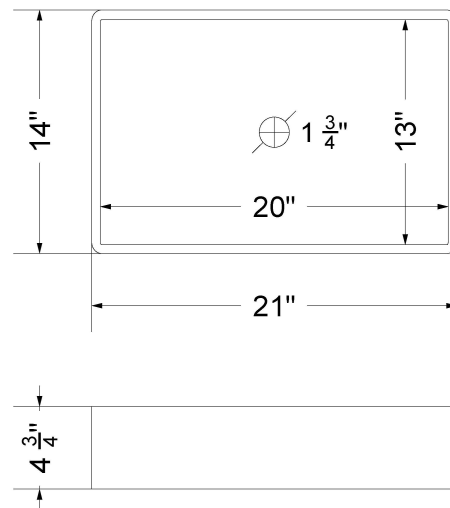

Technical Information

All product dimensions are nominal.

- Installation: Vanity Top
- Number of deck holes: 1

Notes

Install this product according to the installation instructions.

Sink Specifications

- 4-3/4" (82.55mm) deep
- 1-3/4" (6.35mm) drain opening
- Minimum cabinet size: 24"

Technical Information

All product dimensions are nominal.

- Installation: Vanity Top
- Number of deck holes: 3

Notes

Install this product according to the installation instructions.

Sink Specifications

- 4-3/4" (82.55mm) deep
- 1-3/4" (6.35mm) drain opening
- Minimum cabinet size: 24"