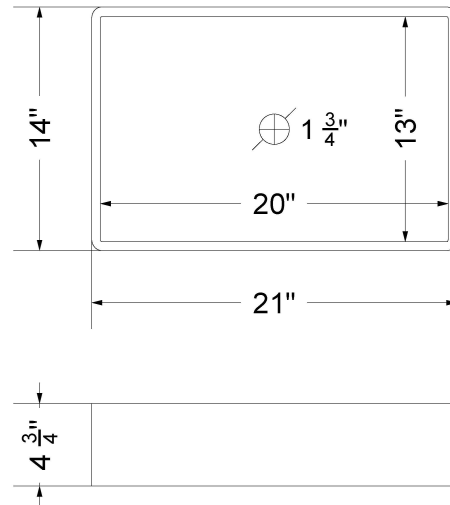

Technical Information

All product dimensions are nominal.

- Installation: Vanity Top
- Number of deck holes: 1

Notes

Install this product according to the installation instructions.

Sink Specifications

- 4-3/4" (82.55mm) deep
- 1-3/4" (6.35mm) drain opening
- Minimum cabinet size: 24"

Technical Information

All product dimensions are nominal.

- Installation: Vanity Top
- Number of deck holes: 0

Notes

Install this product according to the installation instructions.

Sink Specifications

- 4-3/4" (82.55mm) deep
- 1-3/4" (6.35mm) drain opening
- Minimum cabinet size: 24"