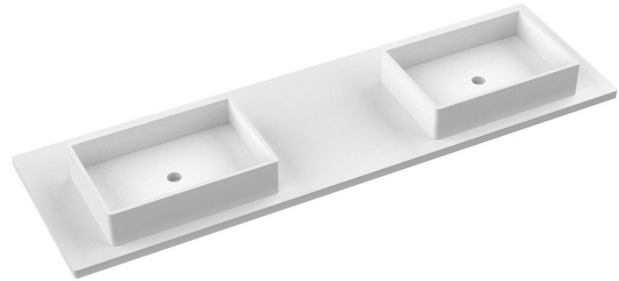

VANDERLOC

73" SILESTONE® QUARTZ VANITY TOP - White Zeus
Double Vigo Offset Sink (Widespread faucet hole)

CV-73-D10.WS.wz

Features

- Matte Stone™ Vessel Sink
- Single and widespread faucet

Material

- Silestone® Quartz
- White Matte Stone™

Installation

- Vanity top
- Widespread faucet hole

Included Products

- Vigo Magnolia Matte Stone™ Vessel Bathroom Sink

Optional Products

- C-73B.wz Silestone® Quartz backsplash

Codes/Standards

- N/A

Vanderloc® One-Year Limited Warranty

- For product warranty information visit www.vanderloc.com

Available Colors/Finishes

Color tiles intended for reference only.

Color	Code	Description
	DS	Desert Silver
	EC	Eternal Charcoal
	EN	Eternal Noir
	EG	Ethereal Glow
	HE	Helix
	WZ	White Zeus