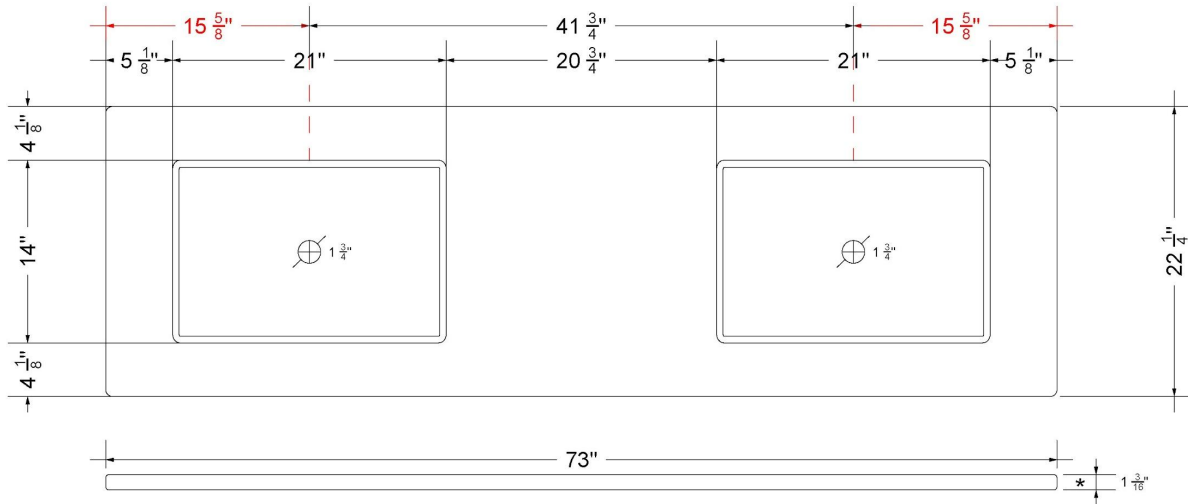

### Technical Information

All product dimensions are nominal.

- Installation: Vanity Top
- Number of deck holes: 0