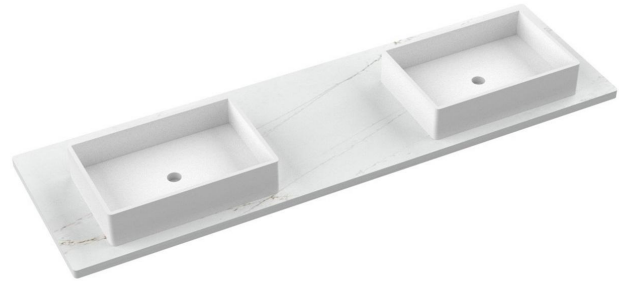

VANDERLOC

73" SILESTONE® QUARTZ VANITY TOP - Ethereal Glow
Double Vigo Offset Sink (Single faucet hole)

CV-73-D10.SH.eg

Features

- Matte Stone™ Vessel Sink
- Single and widespread faucet

Material

- Silestone® Quartz
- White Matte Stone™

Installation

- Vanity top
- Single faucet hole

Included Products

- Vigo Magnolia Matte Stone™ Vessel Bathroom Sink

Optional Products

- C-73B.eg Silestone® Quartz backsplash

Codes/Standards

- N/A

Vanderloc® One-Year Limited Warranty

- For product warranty information visit www.vanderloc.com

Available Colors/Finishes

Color tiles intended for reference only.

Color	Code	Description
	DS	Desert Silver
	EC	Eternal Charcoal
	EN	Eternal Noir
	EG	Ethereal Glow
	HE	Helix
	WZ	White Zeus