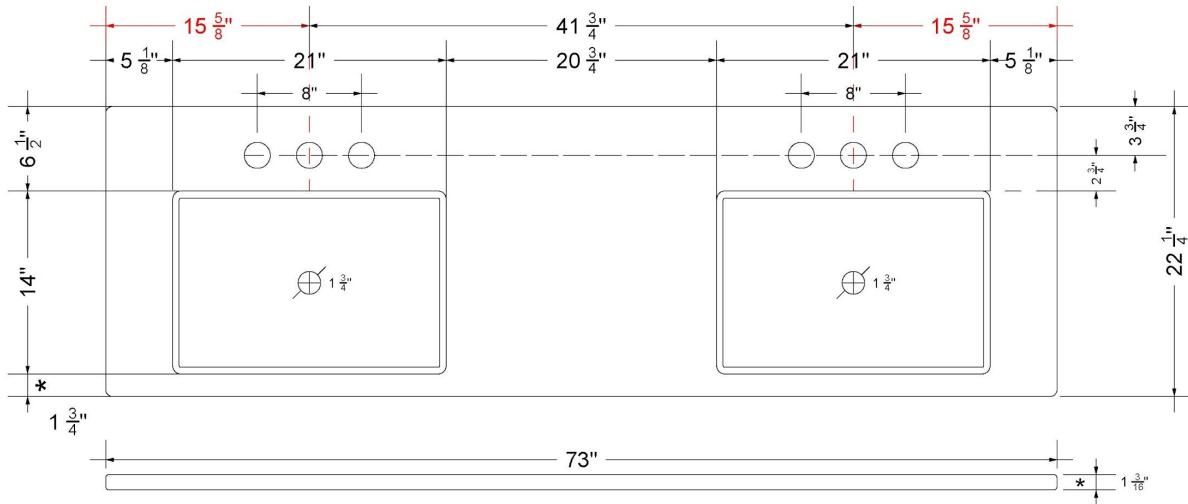

### Technical Information

All product dimensions are nominal.

- Installation: Vanity Top
- Number of deck holes: 3