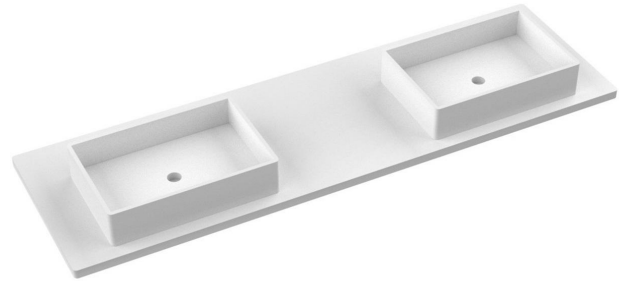

VANDERLOC

73" SILESTONE® QUARTZ VANITY TOP - White Zeus
Double Vigo Offset Sink (Single faucet hole)

CV-73-D10.SH.wz

Features

- Matte Stone™ Vessel Sink
- Single and widespread faucet

Material

- Silestone® Quartz
- White Matte Stone™

Installation

- Vanity top
- Single faucet hole

Included Products

- Vigo Magnolia Matte Stone™ Vessel Bathroom Sink

Optional Products

- C-73B.wz Silestone® Quartz backsplash

Codes/Standards

- N/A

Vanderloc® One-Year Limited Warranty

- For product warranty information visit www.vanderloc.com

Available Colors/Finishes

Color tiles intended for reference only.

Color	Code	Description
	DS	Desert Silver
	EC	Eternal Charcoal
	EN	Eternal Noir
	EG	Ethereal Glow
	HE	Helix
	WZ	White Zeus