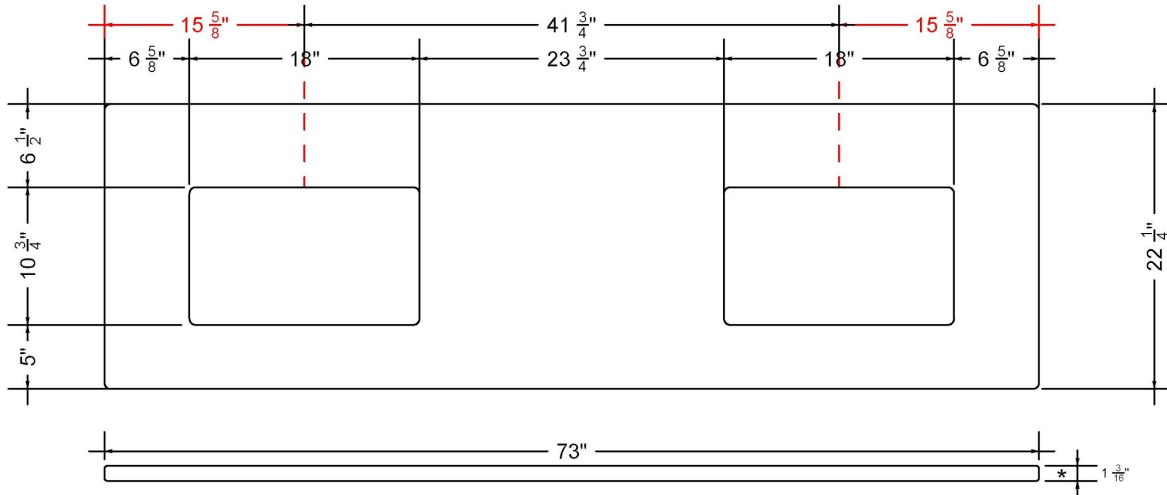

VANDERLOC

73" SILESTONE® QUARTZ VANITY TOP - Eternal Charcoal Double Rectangle Offset Sink (No faucet hole)

C-73-DRO.NH.ec

Technical Information

All product dimensions are nominal.

- Installation: Vanity Top
- Number of deck holes: 0

Notes

Install this product according to the installation instructions.