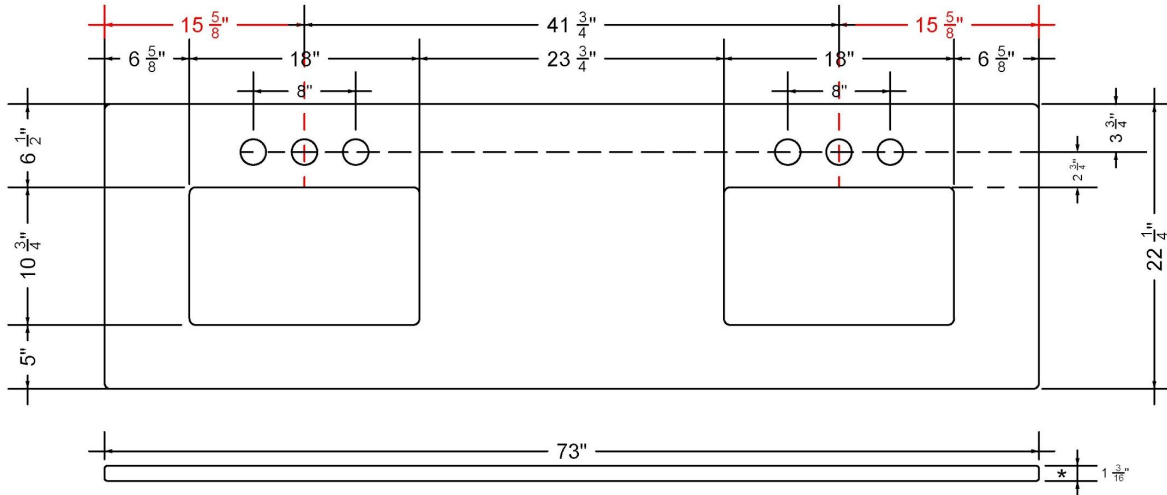

Technical Information

All product dimensions are nominal.

- Installation: Vanity Top
- Number of deck holes: 6

Notes

Install this product according to the installation instructions.