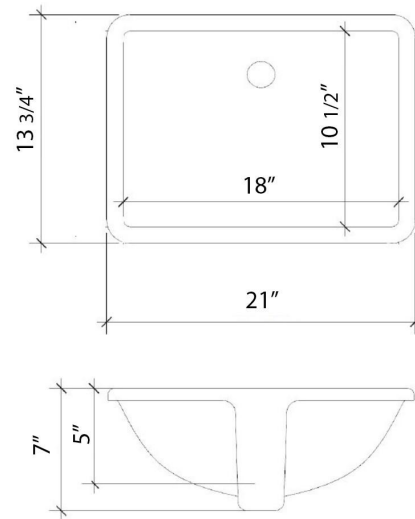

C-73-DRO.SH.ec

Technical Information

All product dimensions are nominal.

- Installation: Vanity Top
- Number of deck holes: 2

Notes

Install this product according to the installation instructions.

Sink Specifications

All product dimensions are nominal.

- Installation: Vanity Top
- Number of deck holes: 2

Notes

Install this product according to the installation instructions.

Sink Specifications

- 8" (203mm) deep
- 1-11/16" (73mm) drain opening
- Minimum cabinet size: 21"

Technical Information

All product dimensions are nominal.

- Installation: Vanity Top
- Number of deck holes: 2

Notes

Install this product according to the installation instructions.

Sink Specifications

- 8" (203mm) deep
- 1-11/16" (73mm) drain opening
- Minimum cabinet size: 21"