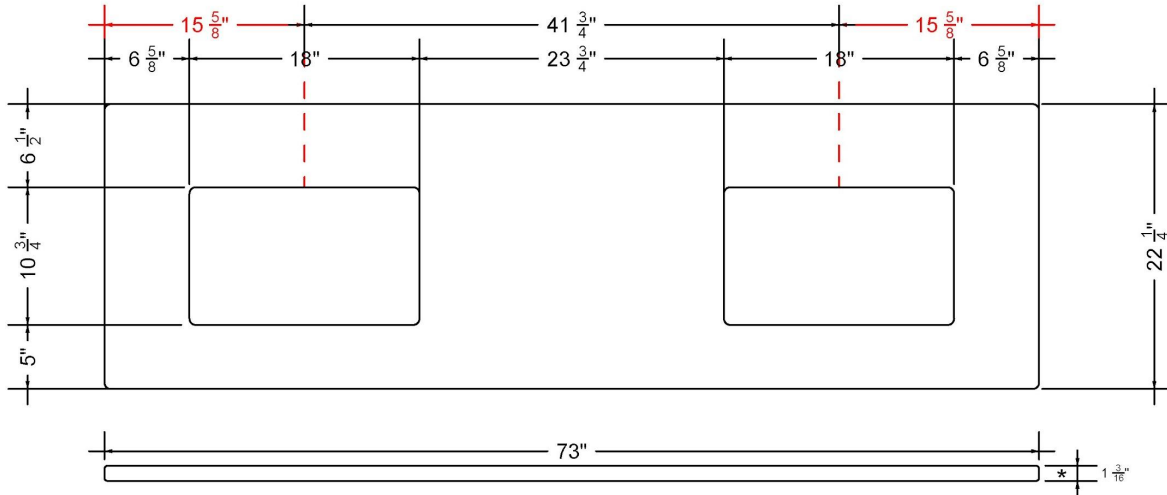

Technical Information

All product dimensions are nominal.

- Installation: Vanity Top
- Number of deck holes: 0

Notes

Install this product according to the installation instructions.