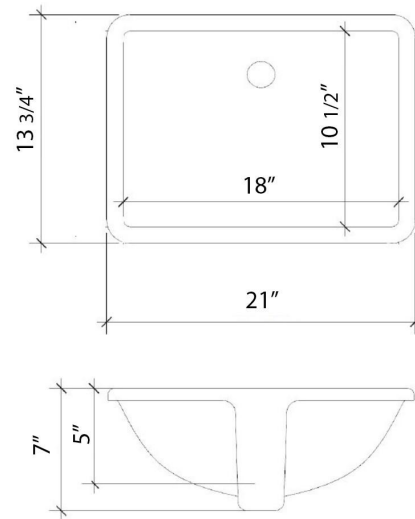

C-73-DRO.SH.ec

Technical Information

All product dimensions are nominal.

- Installation: Vanity Top
- Number of deck holes: 2

Notes

Install this product according to the installation instructions.

Sink Specifications

- 8" (203mm) deep
- 1-11/16" (73mm) drain opening
- Minimum cabinet size: 21"

VANDERLOC

73" SILESTONE® QUARTZ VANITY TOP - Eternal Noir Double Rectangle Offset Sink (Single faucet hole)

C-73-DRO.SH.en

Features