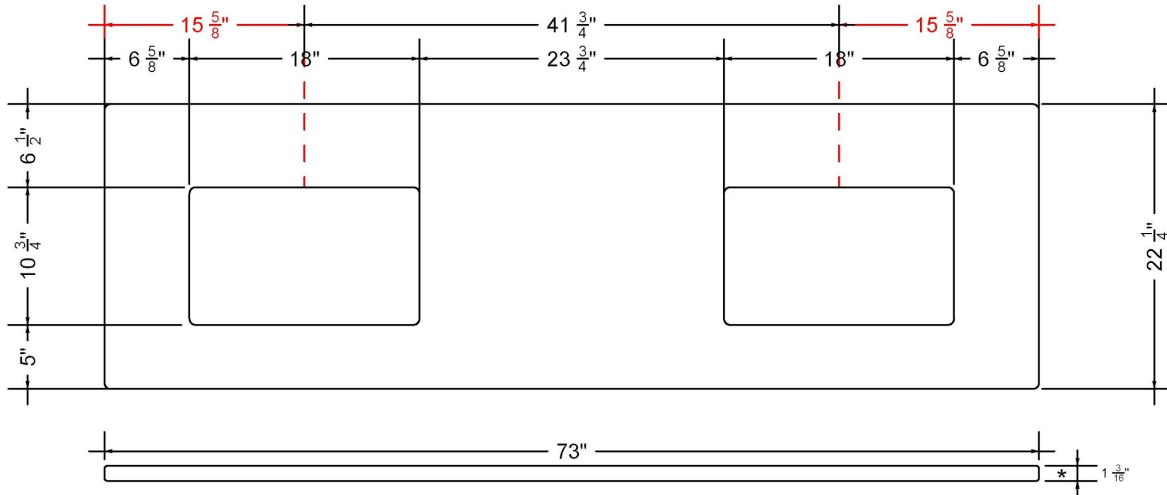

Technical Information

All product dimensions are nominal.

- Installation: Vanity Top
- Number of deck holes: 0

Notes

Install this product according to the installation instructions.

Sink Specifications

- 8" (203mm) deep
- 1-11/16" (73mm) drain opening
- Minimum cabinet size: 21"