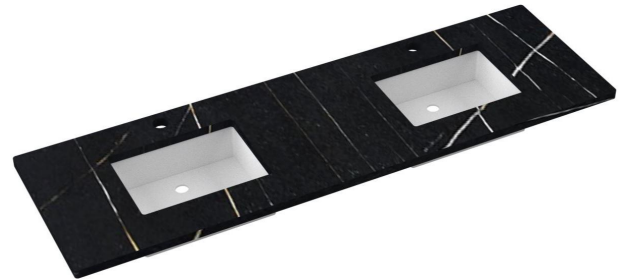

VANDERLOC

73" SILESTONE® QUARTZ VANITY TOP - Eternal Noir Double Rectangle Offset Sink (Single faucet hole)

C-73-DRO.SH.en

Features

- Square sink cutout
- Single and widespread faucet

Material

- Silestone® Quartz

Installation

- Vanity top
- Single faucet hole
- Vanderloc® Rectangle Sink

Included Products

- Vanderloc® Rectangle Sink (White Porcelain)
- Sink mounting hardware (screws)

Optional Products

- C-73B.en Silestone® Quartz backsplash

Codes/Standards

- N/A

Vanderloc® One-Year Limited Warranty

- For product warranty information visit www.vanderloc.com

Available Colors/Finishes

Color tiles intended for reference only.

Color	Code	Description
	DS	Desert Silver
	EC	Eternal Charcoal
	EN	Eternal Noir
	EG	Ethereal Glow
	HE	Helix
	WZ	White Zeus