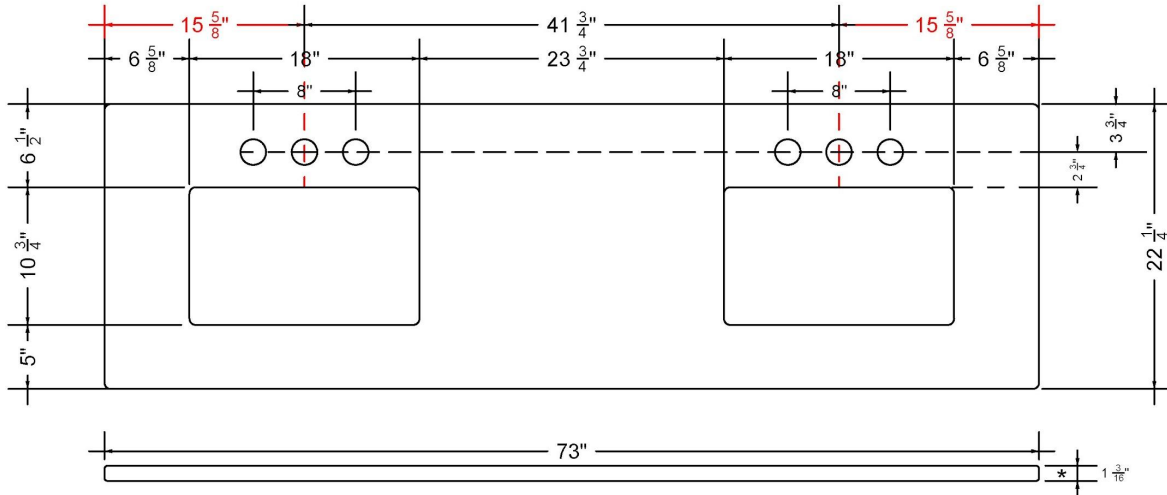

VANDERLOC

73" SILESTONE® QUARTZ VANITY TOP - Desert Silver
Double Rectangle Offset Sink (Widespread faucet hole)

C-73-DRO.WS.ds

Technical Information

All product dimensions are nominal.

- Installation: Vanity Top
- Number of deck holes: 6

Notes

Install this product according to the installation instructions.