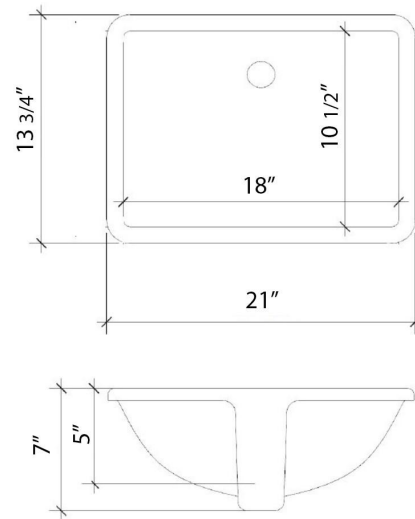

C-73-DRO.SH.ec

Technical Information

All product dimensions are nominal.

- Installation: Vanity Top
- Number of deck holes: 2

Notes

Install this product according to the installation instructions.

Sink Specifications

All product dimensions are nominal.

- Installation: Vanity Top
- Number of deck holes: 2

Notes

Install this product according to the installation instructions.

Sink Specifications

- 8" (203mm) deep
- 1-11/16" (73mm) drain opening
- Minimum cabinet size: 21"