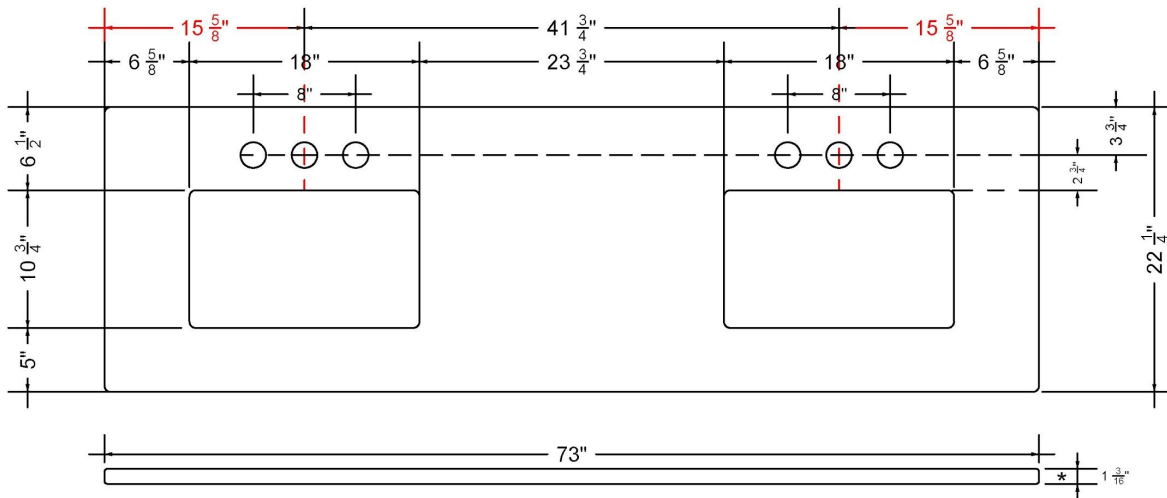

Technical Information

All product dimensions are nominal.

- Installation: Vanity Top
- Number of deck holes: 6

Notes

Install this product according to the installation instructions.