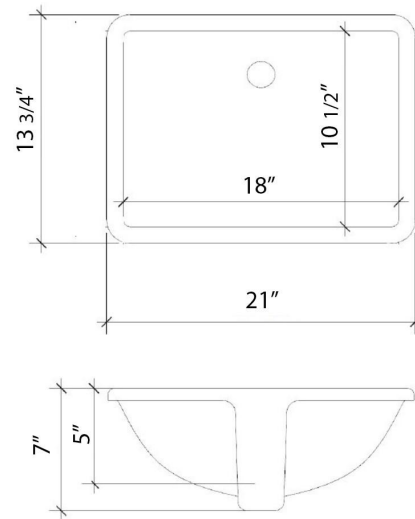

VANDERLOC

73" SILESTONE® QUARTZ VANITY TOP - Desert Silver

Double Rectangle Offset Sink (Single faucet hole)

C-73-DRO.SH.ds

Technical Information

All product dimensions are nominal.

- Installation: Vanity Top
- Number of deck holes: 2

Notes

Install this product according to the installation instructions.

Sink Specifications

- 8" (203mm) deep
- 1-11/16" (73mm) drain opening
- Minimum cabinet size: 21"

VANDERLOC

73" SILESTONE® QUARTZ VANITY TOP - Eternal Charcoal Double Rectangle Offset Sink (Single faucet hole)