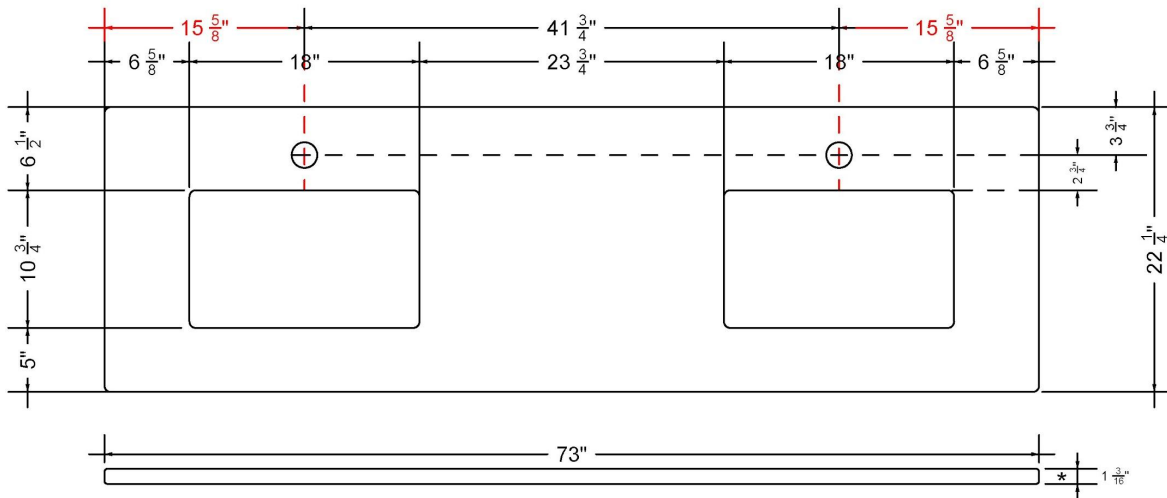

VANDERLOC

73" SILESTONE® QUARTZ VANITY TOP - Desert Silver

Double Rectangle Offset Sink (Single faucet hole)

C-73-DRO.SH.ds

Technical Information

All product dimensions are nominal.

- Installation: Vanity Top
- Number of deck holes: 2