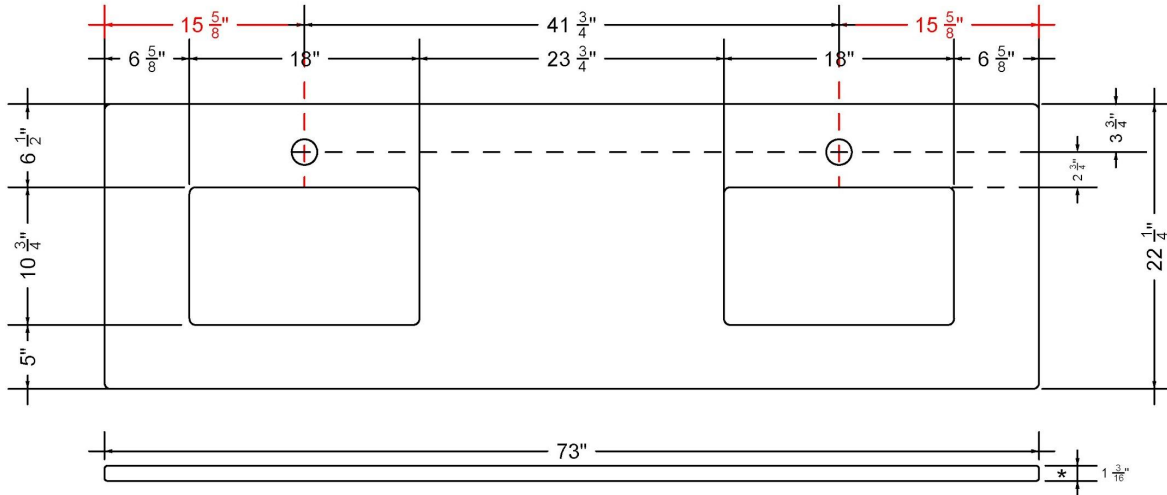

C-73-DRO.SH.ec

Technical Information

All product dimensions are nominal.

- Installation: Vanity Top
- Number of deck holes: 2

Notes

Install this product according to the installation instructions.

Sink Specifications