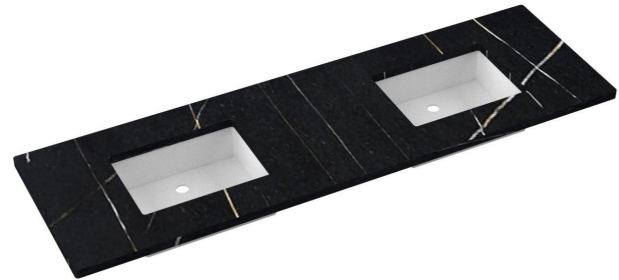

VANDERLOC

73" SILESTONE® QUARTZ VANITY TOP - Eternal Noir Double Rectangle Offset Sink (No faucet hole)

C-73-DRO.NH.en

Features

- Square sink cutout
- Single and widespread faucet

Material

- Silestone® Quartz

Installation

- Vanity top
- No faucet hole
- Vanderloc® Rectangle Sink

Included Products

- Vanderloc® Rectangle Sink (White Porcelain)
- Sink mounting hardware (screws)

Optional Products

- C-73B.en Silestone® Quartz backsplash

Codes/Standards

- N/A

Vanderloc® One-Year Limited Warranty

- For product warranty information visit www.vanderloc.com

Available Colors/Finishes

Color tiles intended for reference only.

Color	Code	Description
	DS	Desert Silver
	EC	Eternal Charcoal
	EN	Eternal Noir
	EG	Ethereal Glow
	HE	Helix
	WZ	White Zeus