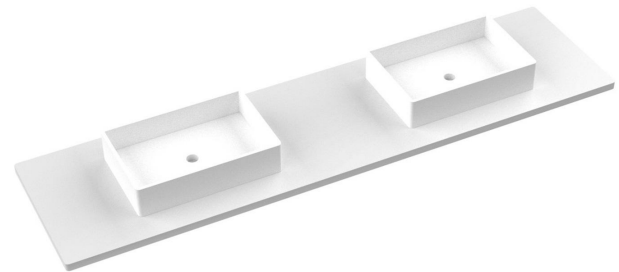

VANDERLOC

85" SILESTONE® QUARTZ VANITY TOP - White Zeus

Double Vigo Centered Sink (No faucet hole)

CV-85-D1C.NH.wz

Features

- Matte Stone™ Vessel Sink
- Single and widespread faucet

Material

- Silestone® Quartz
- White Matte Stone™

Installation

- Vanity top
- No faucet hole

Included Products

- Vigo Magnolia Matte Stone™ Vessel Bathroom Sink

Optional Products

- C-85B.wz Silestone® Quartz backsplash

Codes/Standards

- N/A

Vanderloc® One-Year Limited Warranty

- For product warranty information visit www.vanderloc.com

Available Colors/Finishes

Color tiles intended for reference only.

Color	Code	Description
	DS	Desert Silver
	EC	Eternal Charcoal
	EN	Eternal Noir
	EG	Ethereal Glow
	HE	Helix
	WZ	White Zeus