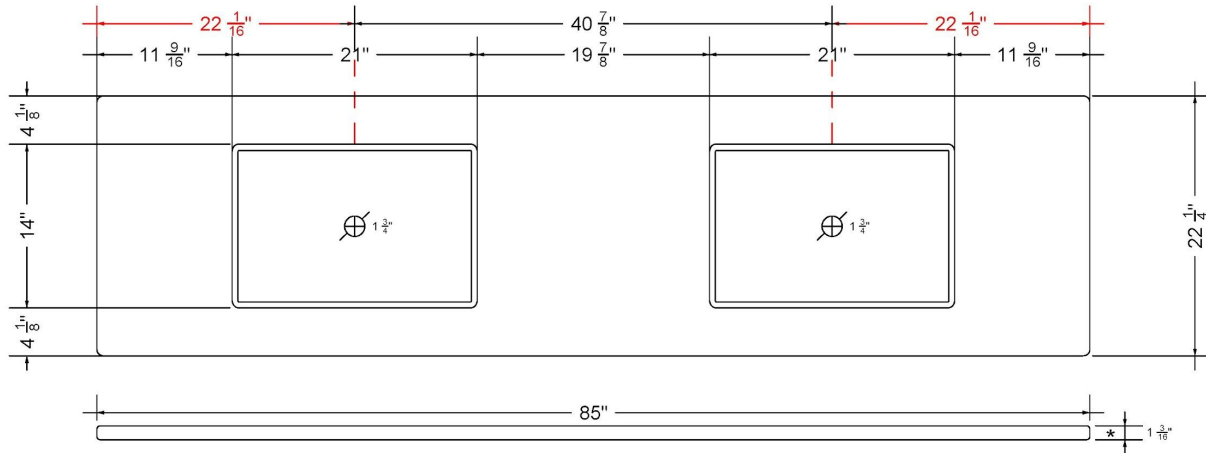

VANDERLOC

85" SILESTONE® QUARTZ VANITY TOP - Desert Silver

Double Vigo Centered Sink (No faucet hole)

CV-85-D1C.NH.ds

Technical Information

All product dimensions are nominal.

- Installation: Vanity Top
- Number of deck holes: 0

Notes

Install this product according to the installation instructions.