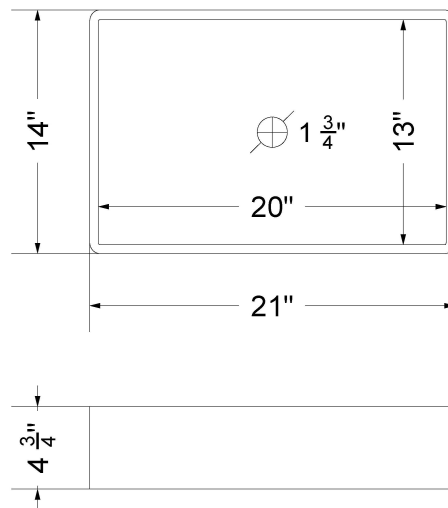

All product dimensions are nominal.

- Installation: Vanity Top
- Number of deck holes: 0

Notes

Install this product according to the installation instructions.

Sink Specifications

- 4-3/4" (82.55mm) deep
- 1-3/4" (6.35mm) drain opening
- Minimum cabinet size: 24"

Technical Information

All product dimensions are nominal.

- Installation: Vanity Top
- Number of deck holes: 0

Notes

Install this product according to the installation instructions.

Sink Specifications

- 4-3/4" (82.55mm) deep
- 1-3/4" (6.35mm) drain opening
- Minimum cabinet size: 24"