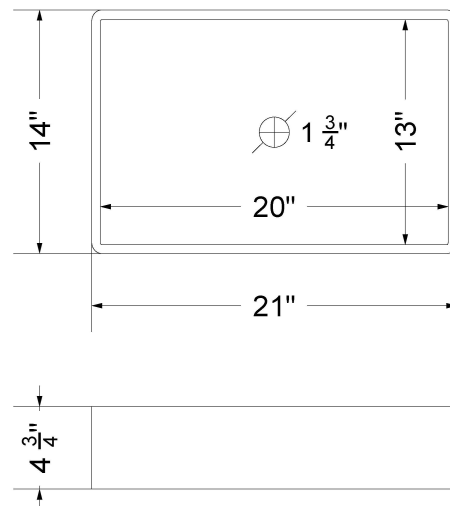

Technical Information

All product dimensions are nominal.

- Installation: Vanity Top
- Number of deck holes: 1

Notes

Install this product according to the installation instructions.

Sink Specifications

- 4-3/4" (82.55mm) deep
- 1-3/4" (6.35mm) drain opening
- Minimum cabinet size: 24"

All product dimensions are nominal.

- Installation: Vanity Top
- Number of deck holes: 3

Notes

Install this product according to the installation instructions.

Sink Specifications

- 4-3/4" (82.55mm) deep
- 1-3/4" (6.35mm) drain opening
- Minimum cabinet size: 24"