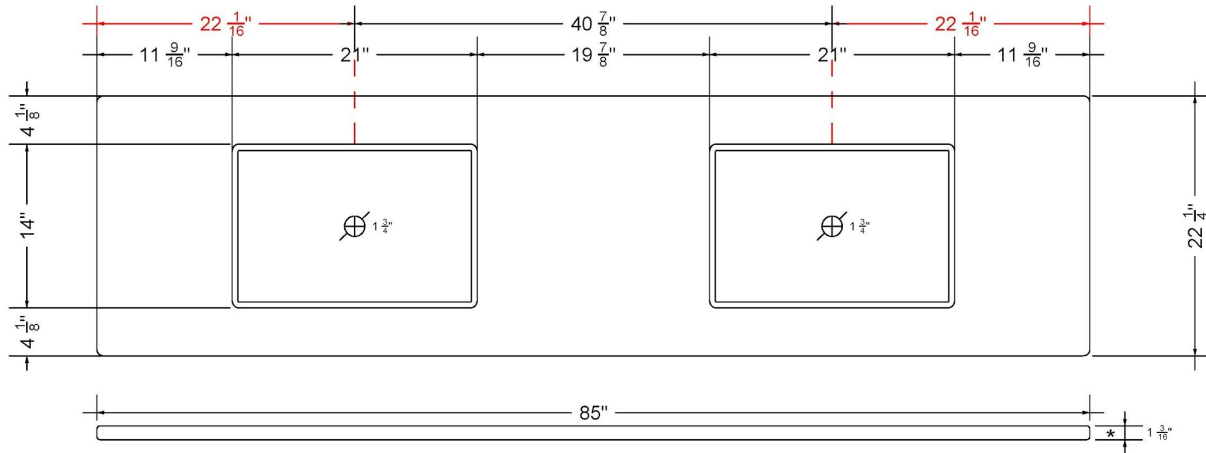

Technical Information

All product dimensions are nominal.

- Installation: Vanity Top
- Number of deck holes: 0

Notes

Install this product according to the installation instructions.

Sink Specifications

- 4-3/4" (82.55mm) deep
- 1-3/4" (6.35mm) drain opening
- Minimum cabinet size: 24"