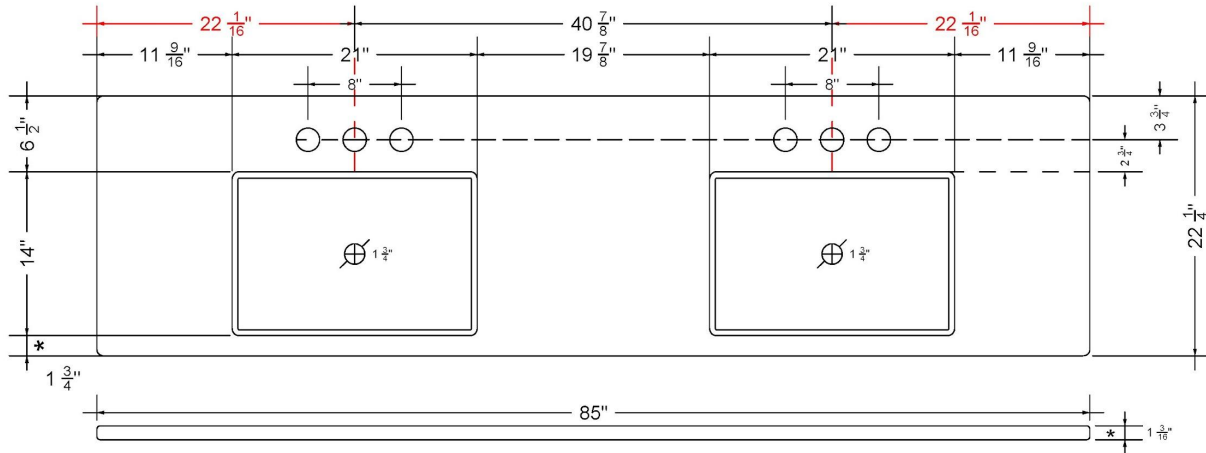

VANDERLOC

85" SILESTONE® QUARTZ VANITY TOP - Eternal Charcoal
Double Vigo Centered Sink (Widespread faucet hole)

CV-85-D1C.WS.ec

Technical Information

All product dimensions are nominal.

- Installation: Vanity Top
- Number of deck holes: 3

Notes

Install this product according to the installation instructions.