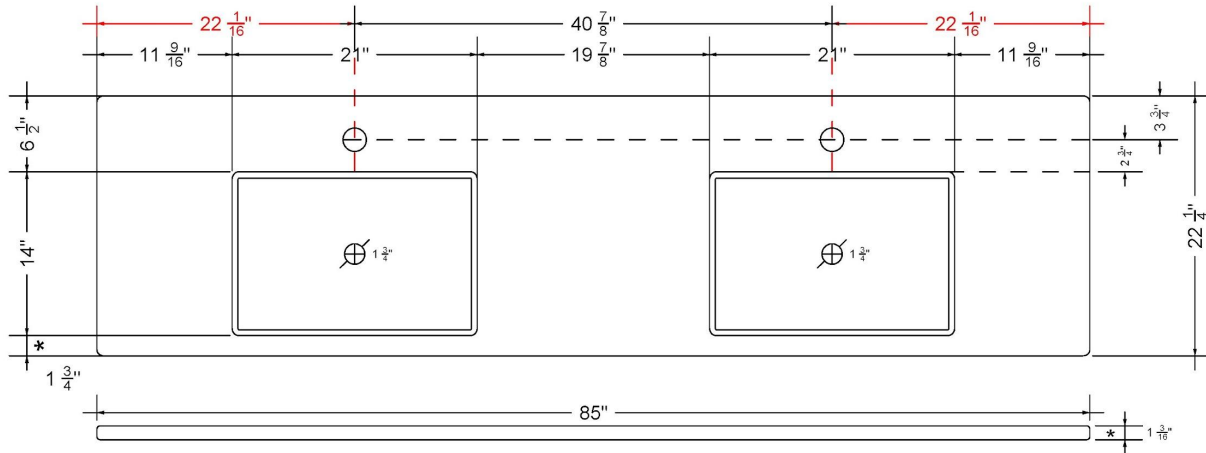

Technical Information

All product dimensions are nominal.

- Installation: Vanity Top
- Number of deck holes: 1

Notes

Install this product according to the installation instructions.

Sink Specifications

- 4-3/4" (82.55mm) deep
- 1-3/4" (6.35mm) drain opening
- Minimum cabinet size: 24"