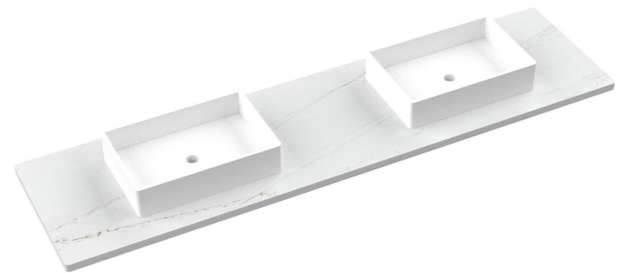

CV-85-D1C.NH.eg

Features

- Matte Stone™ Vessel Sink
- Single and widespread faucet

Material

- Silestone® Quartz
- White Matte Stone™

Installation

- Vanity top
- No faucet hole

Included Products

- Vigo Magnolia Matte Stone™ Vessel Bathroom Sink

Optional Products

- C-85B.eg Silestone® Quartz backsplash

Codes/Standards

- N/A

Vanderloc® One-Year Limited Warranty

- For product warranty information visit www.vanderloc.com