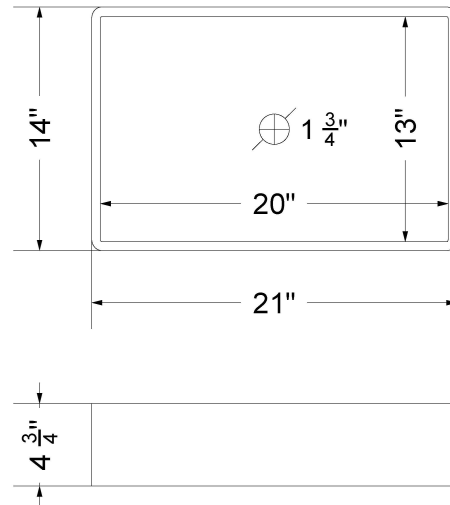

All product dimensions are nominal.

- Installation: Vanity Top
- Number of deck holes: 3

Notes

Install this product according to the installation instructions.

Sink Specifications

- 4-3/4" (82.55mm) deep
- 1-3/4" (6.35mm) drain opening
- Minimum cabinet size: 24"

All product dimensions are nominal.

- Installation: Vanity Top
- Number of deck holes: 0

Notes

Install this product according to the installation instructions.

Sink Specifications

- 4-3/4" (82.55mm) deep
- 1-3/4" (6.35mm) drain opening
- Minimum cabinet size: 24"

Technical Information

All product dimensions are nominal.

- Installation: Vanity Top
- Number of deck holes: 0

Notes

Install this product according to the installation instructions.

Sink Specifications

- 4-3/4" (82.55mm) deep
- 1-3/4" (6.35mm) drain opening
- Minimum cabinet size: 24"