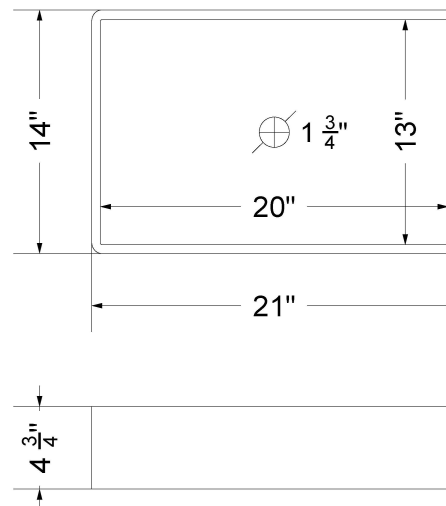

Notes

Install this product according to the installation instructions.

Sink Specifications

- 4-3/4" (82.55mm) deep
- 1-3/4" (6.35mm) drain opening
- Minimum cabinet size: 24"

VANDERLOC

85" SILESTONE® QUARTZ VANITY TOP - Ethereal Glow
Double Vigo Centered Sink (No faucet hole)