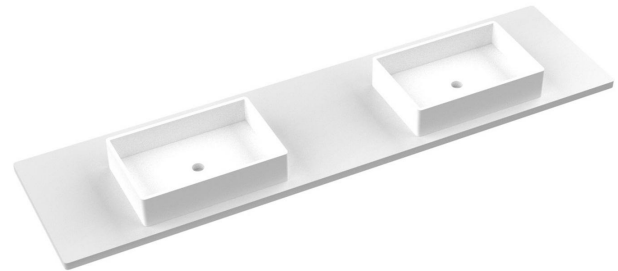

VANDERLOC

85" SILESTONE® QUARTZ VANITY TOP – White Zeus
Double Vigo Centered Sink (Single faucet hole)

CV-85-D1C.SH.wz

Features

- Matte Stone™ Vessel Sink
- Single and widespread faucet

Material

- Silestone® Quartz
- White Matte Stone™

Installation

- Vanity top
- Single faucet hole

Included Products

- Vigo Magnolia Matte Stone™ Vessel Bathroom Sink

Optional Products

- C-85B.wz Silestone® Quartz backsplash

Codes/Standards

- N/A

Vanderloc® One-Year Limited Warranty

- For product warranty information visit www.vanderloc.com

Available Colors/Finishes

Color tiles intended for reference only.

Color	Code	Description
	DS	Desert Silver
	EC	Eternal Charcoal
	EN	Eternal Noir
	EG	Ethereal Glow
	HE	Helix
	WZ	White Zeus