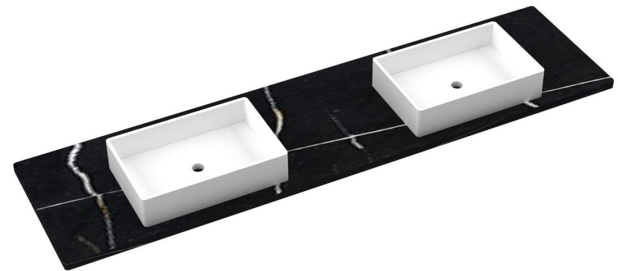

VANDERLOC

85" SILESTONE® QUARTZ VANITY TOP - Eternal Noir Double Vigo Centered Sink (Single faucet hole)

CV-85-D1C.SH.en

Features

- Matte Stone™ Vessel Sink
- Single and widespread faucet

Material

- Silestone® Quartz
- White Matte Stone™

Installation

- Vanity top
- Single faucet hole

Included Products

- Vigo Magnolia Matte Stone™ Vessel Bathroom Sink

Optional Products

- C-85B.en Silestone® Quartz backsplash

Codes/Standards

- N/A

Vanderloc® One-Year Limited Warranty

- For product warranty information visit www.vanderloc.com

Available Colors/Finishes

Color tiles intended for reference only.

Color	Code	Description
	DS	Desert Silver
	EC	Eternal Charcoal
	EN	Eternal Noir
	EG	Ethereal Glow
	HE	Helix
	WZ	White Zeus