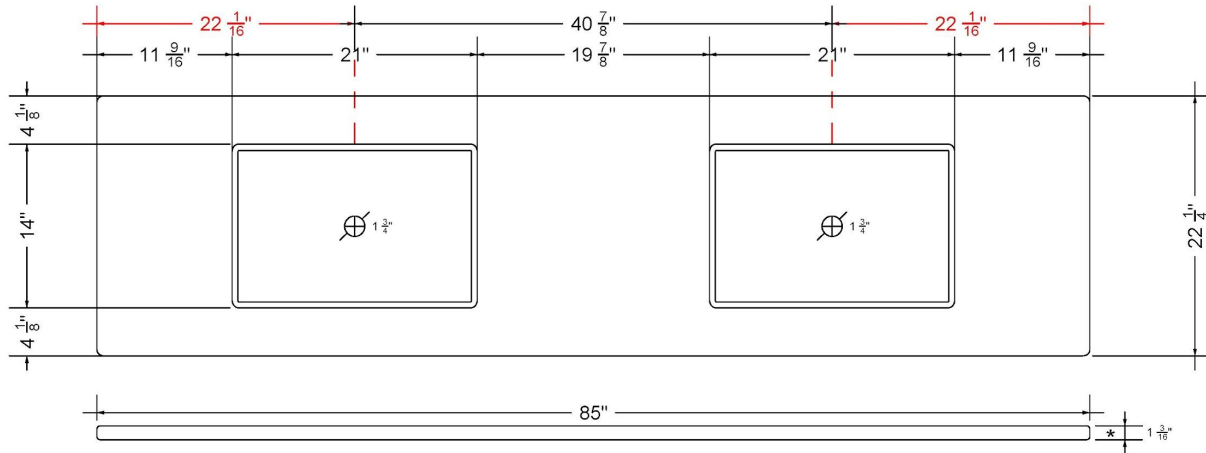

CV-85-D1C.NH.ec

Technical Information

All product dimensions are nominal.

- Installation: Vanity Top
- Number of deck holes: 0

Notes

Install this product according to the installation instructions.

Sink Specifications