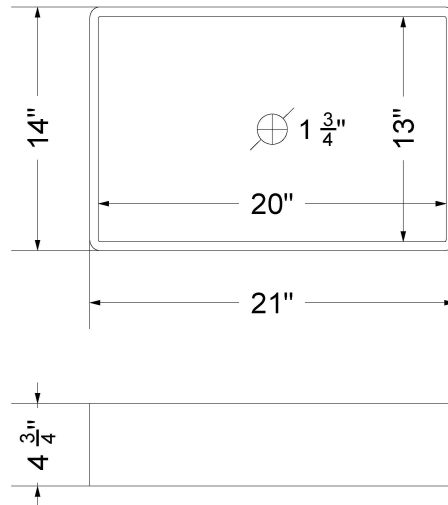

Notes

Install this product according to the installation instructions.

Sink Specifications

- 4-3/4" (82.55mm) deep
- 1-3/4" (6.35mm) drain opening
- Minimum cabinet size: 24"

VANDERLOC

85" SILESTONE® QUARTZ VANITY TOP - Eternal Charcoal Double Vigo Centered Sink (No faucet hole)