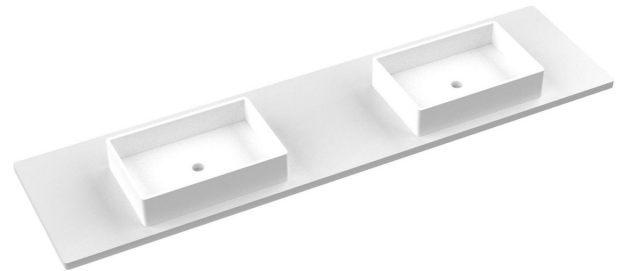

VANDERLOC

85" SILESTONE® QUARTZ VANITY TOP - White Zeus
Double Vigo Centered Sink (Widespread faucet hole)

CV-85-D1C.WS.wz

Features

- Matte Stone™ Vessel Sink
- Single and widespread faucet

Material

- Silestone® Quartz
- White Matte Stone™

Installation

- Vanity top
- Widespread faucet hole

Included Products

- Vigo Magnolia Matte Stone™ Vessel Bathroom Sink

Optional Products

- C-85B.wz Silestone® Quartz backsplash

Codes/Standards

- N/A

Vanderloc® One-Year Limited Warranty

- For product warranty information visit www.vanderloc.com

Available Colors/Finishes

Color tiles intended for reference only.

Color	Code	Description
	DS	Desert Silver
	EC	Eternal Charcoal
	EN	Eternal Noir
	EG	Ethereal Glow
	HE	Helix
	WZ	White Zeus