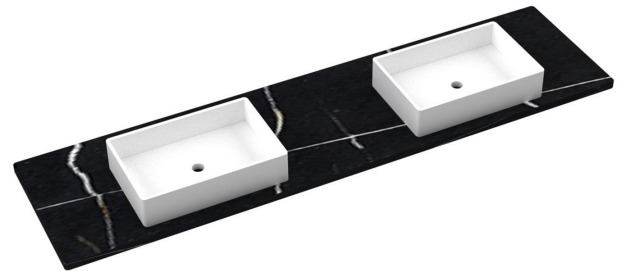

VANDERLOC

85" SILESTONE® QUARTZ VANITY TOP - Eternal Noir Double Vigo Centered Sink (Widespread faucet hole)

CV-85-D1C.WS.en

Features

- Matte Stone™ Vessel Sink
- Single and widespread faucet

Material

- Silestone® Quartz
- White Matte Stone™

Installation

- Vanity top
- Widespread faucet hole

Included Products

- Vigo Magnolia Matte Stone™ Vessel Bathroom Sink

Optional Products

- C-85B.en Silestone® Quartz backsplash

Codes/Standards

- N/A

Vanderloc® One-Year Limited Warranty

- For product warranty information visit www.vanderloc.com

Available Colors/Finishes

Color tiles intended for reference only.

Color	Code	Description
	DS	Desert Silver
	EC	Eternal Charcoal
	EN	Eternal Noir
	EG	Ethereal Glow
	HE	Helix
	WZ	White Zeus