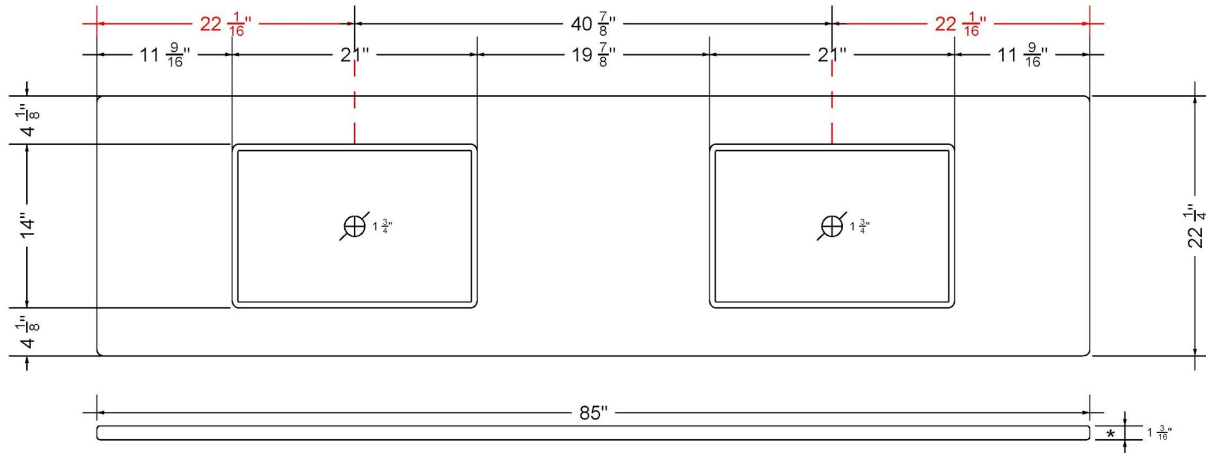

Technical Information

All product dimensions are nominal.

- Installation: Vanity Top
- Number of deck holes: 0

Notes

Install this product according to the installation instructions.