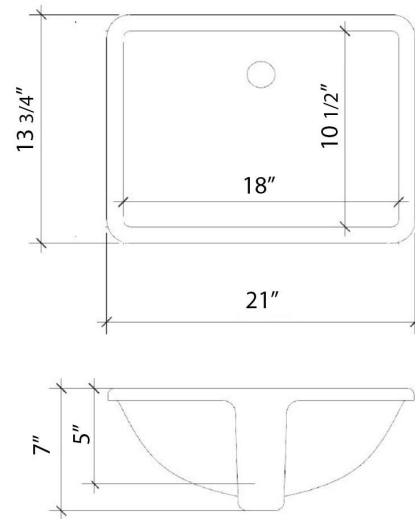

VANDERLOC

85" SILESTONE® QUARTZ VANITY TOP - Hellix
Double Rectangle Centered Sink (Single faucet hole)

C-85-DRC.SH.he

Technical Information

All product dimensions are nominal.

- Installation: Vanity Top
- Number of deck holes: 2

Notes

Install this product according to the installation instructions.

Sink Specifications

- 8" (203mm) deep
- 1-11/16" (85mm) drain opening
- Minimum cabinet size: 21"

VANDERLOC

85" SILESTONE® QUARTZ VANITY TOP - White Zeus Double Rectangle Centered Sink (Single faucet hole)