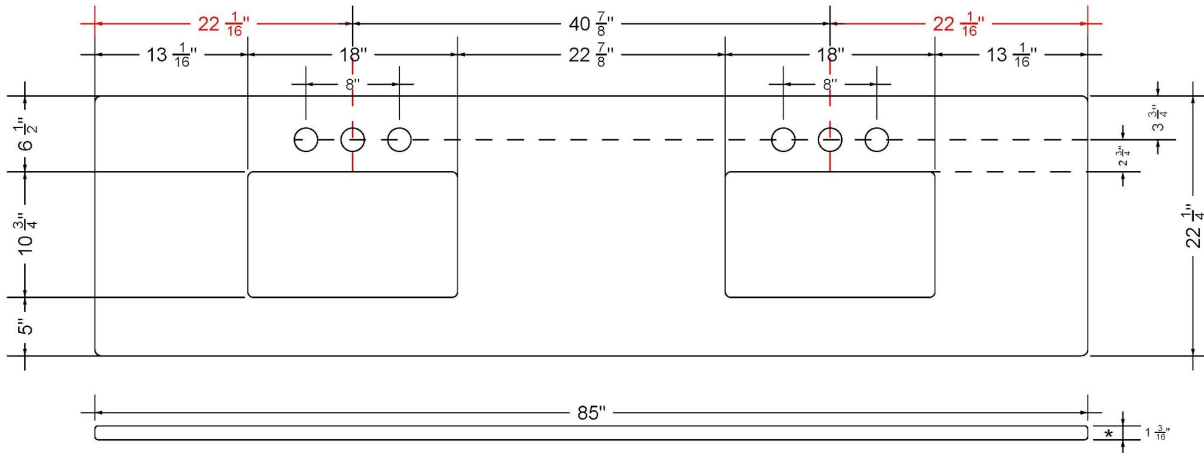

C-85-DRC.WS.ds

Technical Information

All product dimensions are nominal.

- Installation: Vanity Top
- Number of deck holes: 6

Notes

Install this product according to the installation instructions.

Sink Specifications