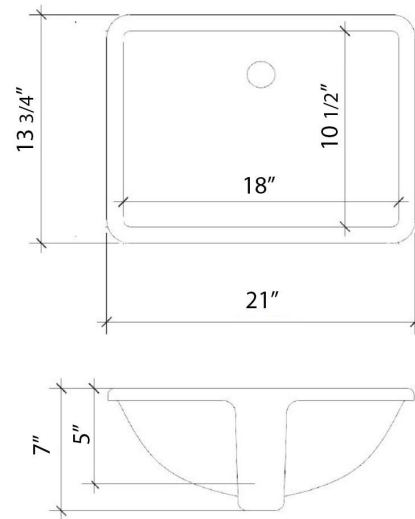

Notes

Install this product according to the installation instructions.

Sink Specifications

- 8" (203mm) deep
- 1-11/16" (85mm) drain opening
- Minimum cabinet size: 21"

VANDERLOC

85" SILESTONE® QUARTZ VANITY TOP - White Zeus Double Rectangle Centered Sink (Single faucet hole)

VANDERLOC

85" SILESTONE® QUARTZ VANITY TOP - Helix
Double Rectangle Centered Sink (Widespread faucet hole)

C-85-DRC.WS.he

Technical Information

All product dimensions are nominal.

- Installation: Vanity Top
- Number of deck holes: 6

Notes

Install this product according to the installation instructions.

Sink Specifications

- 8" (203mm) deep
- 1-11/16" (85mm) drain opening
- Minimum cabinet size: 21"

VANDERLOC

85" SILESTONE® QUARTZ VANITY TOP - White Zeus Double Rectangle Centered Sink (Widespread faucet hole)