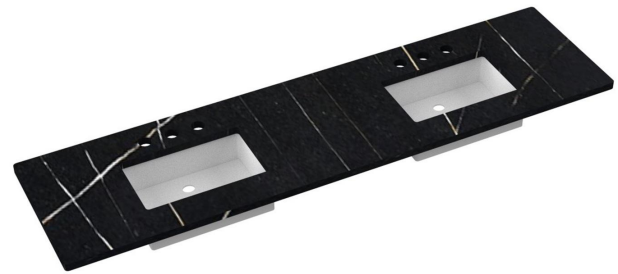

VANDERLOC

85" SILESTONE® QUARTZ VANITY TOP - Eternal Noir Double Rectangle Centered Sink (Widespread faucet hole)

C-85-DRC.WS.en

Features

- Square sink cutout
- Single and widespread faucet

Material

- Silestone® Quartz

Installation

- Vanity top
- Widespread faucet hole
- Vanderloc® Rectangle Sink

Included Products

- Vanderloc® Rectangle Sink (White Porcelain)
- Sink mounting hardware (screws)

Optional Products

- C-85B.en Silestone® Quartz backsplash

Codes/Standards

- N/A

Vanderloc® One-Year Limited Warranty

- For product warranty information visit www.vanderloc.com

Available Colors/Finishes

Color tiles intended for reference only.

Color	Code	Description
	DS	Desert Silver
	EC	Eternal Charcoal
	EN	Eternal Noir
	EG	Ethereal Glow
	HE	Helix
	WZ	White Zeus