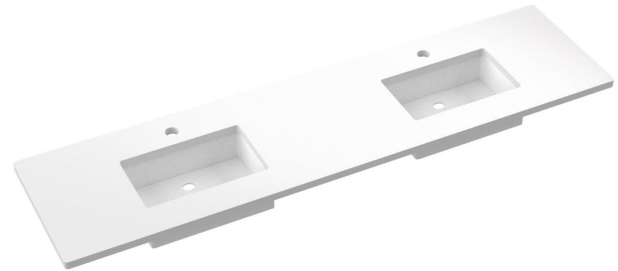

VANDERLOC

85" SILESTONE® QUARTZ VANITY TOP - White Zeus Double Rectangle Centered Sink (Single faucet hole)

C-85-DRC.SH.wz

Features

- Square sink cutout
- Single and widespread faucet

Material

- Silestone® Quartz

Installation

- Vanity top
- Single faucet hole
- Vanderloc® Rectangle Sink

Included Products

- Vanderloc® Rectangle Sink (White Porcelain)
- Sink mounting hardware (screws)

Optional Products

- C-85B.wz Silestone® Quartz backsplash

Codes/Standards

- N/A

Vanderloc® One-Year Limited Warranty

- For product warranty information visit www.vanderloc.com

Available Colors/Finishes

Color tiles intended for reference only.

Color	Code	Description
	DS	Desert Silver
	EC	Eternal Charcoal
	EN	Eternal Noir
	EG	Ethereal Glow
	HE	Helix
	WZ	White Zeus