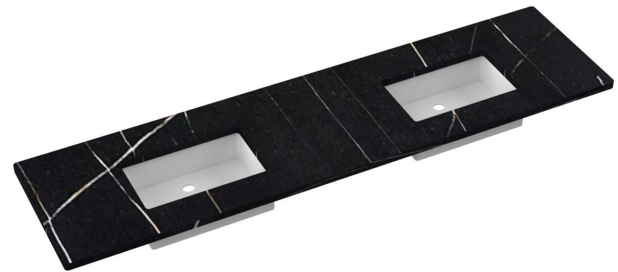

VANDERLOC

85" SILESTONE® QUARTZ VANITY TOP - Eternal Noir Double Rectangle Centered Sink (No faucet hole)

C-85-DRC.NH.en

Features

- Square sink cutout
- Single and widespread faucet

Material

- Silestone® Quartz

Installation

- Vanity top
- No faucet hole
- Vanderloc® Rectangle Sink

Included Products

- Vanderloc® Rectangle Sink (White Porcelain)
- Sink mounting hardware (screws)

Optional Products

- C-85B.en Silestone® Quartz backsplash

Codes/Standards

- N/A

Vanderloc® One-Year Limited Warranty

- For product warranty information visit www.vanderloc.com

Available Colors/Finishes

Color tiles intended for reference only.

Color	Code	Description
	DS	Desert Silver
	EC	Eternal Charcoal
	EN	Eternal Noir
	EG	Ethereal Glow
	HE	Helix
	WZ	White Zeus