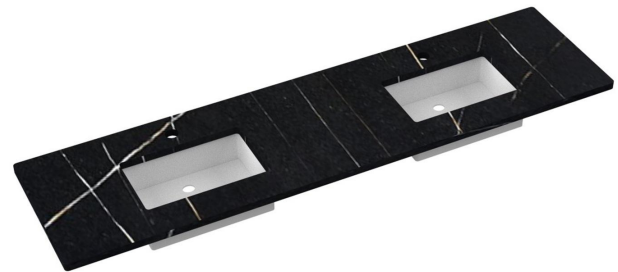

VANDERLOC

85" SILESTONE® QUARTZ VANITY TOP - Eternal Noir Double Rectangle Centered Sink (Single faucet hole)

C-85-DRC.SH.en

Features

- Square sink cutout
- Single and widespread faucet

Material

- Silestone® Quartz

Installation

- Vanity top
- Single faucet hole
- Vanderloc® Rectangle Sink

Included Products

- Vanderloc® Rectangle Sink (White Porcelain)
- Sink mounting hardware (screws)

Optional Products

- C-85B.en Silestone® Quartz backsplash

Codes/Standards

- N/A

Vanderloc® One-Year Limited Warranty

- For product warranty information visit www.vanderloc.com

Available Colors/Finishes

Color tiles intended for reference only.

Color	Code	Description
	DS	Desert Silver
	EC	Eternal Charcoal
	EN	Eternal Noir
	EG	Ethereal Glow
	HE	Helix
	WZ	White Zeus