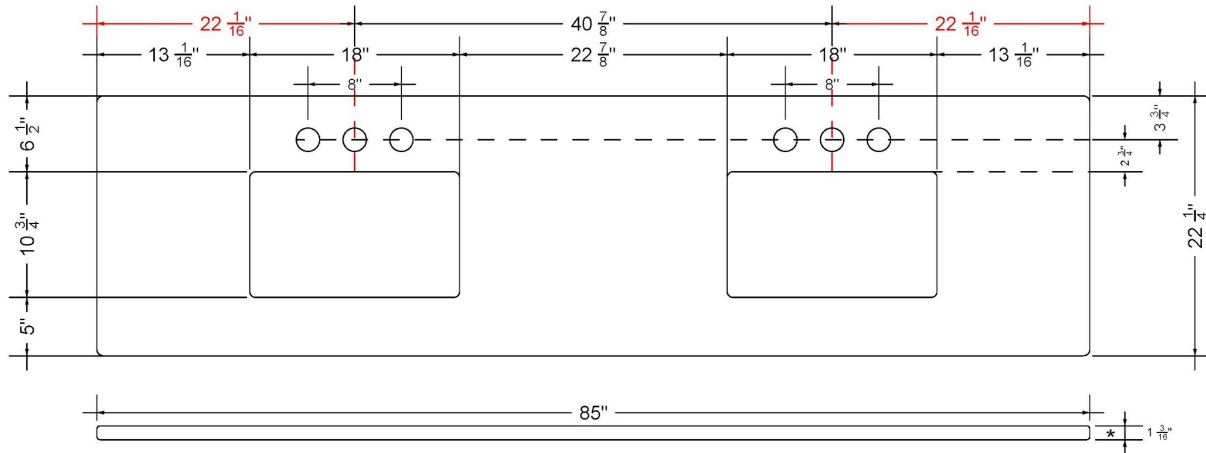

VANDERLOC

85" SILESTONE® QUARTZ VANITY TOP - Helix
Double Rectangle Centered Sink (Widespread faucet hole)

C-85-DRC.WS.he

Technical Information

All product dimensions are nominal.

- Installation: Vanity Top
- Number of deck holes: 6