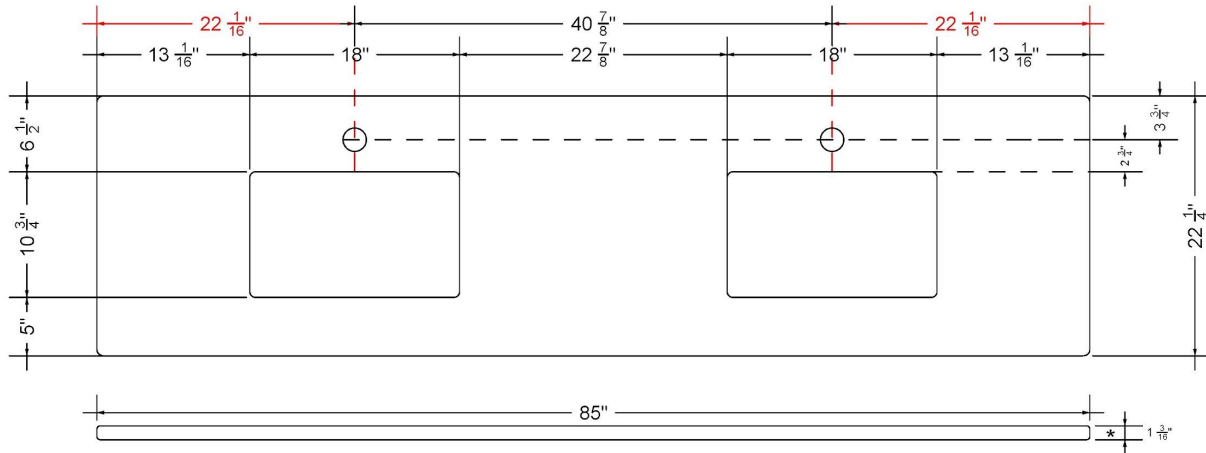

VANDERLOC

85" SILESTONE® QUARTZ VANITY TOP - Hellix
Double Rectangle Centered Sink (Single faucet hole)

C-85-DRC.SH.he

Technical Information

All product dimensions are nominal.

- Installation: Vanity Top
- Number of deck holes: 2