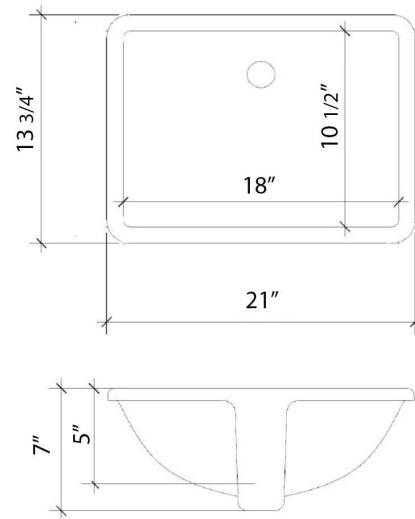

Notes

Install this product according to the installation instructions.

Sink Specifications

- 8" (203mm) deep
- 1-11/16" (85mm) drain opening
- Minimum cabinet size: 21"

VANDERLOC

85" SILESTONE® QUARTZ VANITY TOP - White Zeus Double Rectangle Centered Sink (Single faucet hole)

Notes

Install this product according to the installation instructions.

Sink Specifications

- 8" (203mm) deep
- 1-11/16" (85mm) drain opening
- Minimum cabinet size: 21"

VANDERLOC

85" SILESTONE® QUARTZ VANITY TOP - White Zeus Double Rectangle Centered Sink (Widespread faucet hole)

All product dimensions are nominal.

- Installation: Vanity Top
- Number of deck holes: 6

Notes

Install this product according to the installation instructions.

Sink Specifications

- 8" (203mm) deep
- 1-11/16" (85mm) drain opening
- Minimum cabinet size: 21"