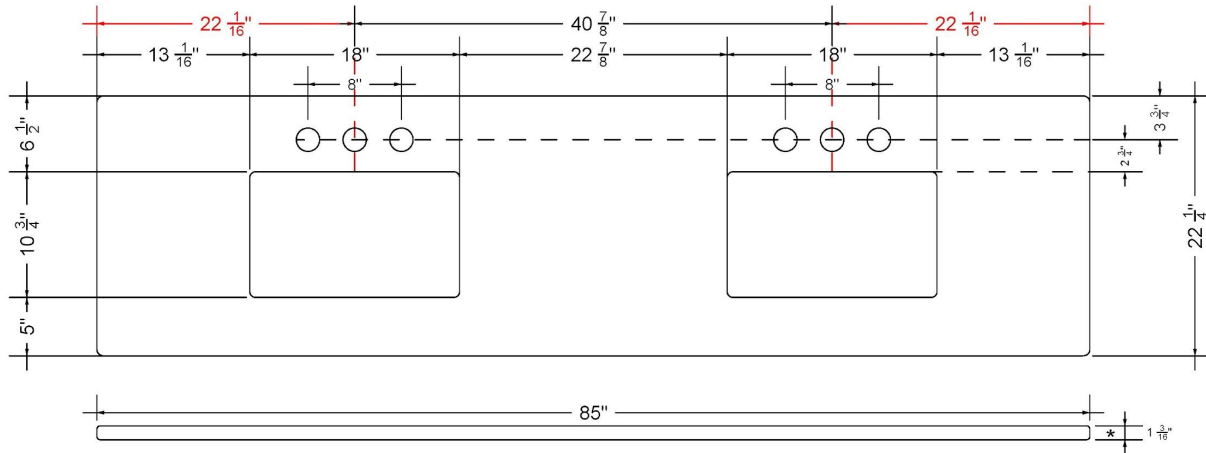

Technical Information

All product dimensions are nominal.

- Installation: Vanity Top
- Number of deck holes: 6

Notes

Install this product according to the installation instructions.