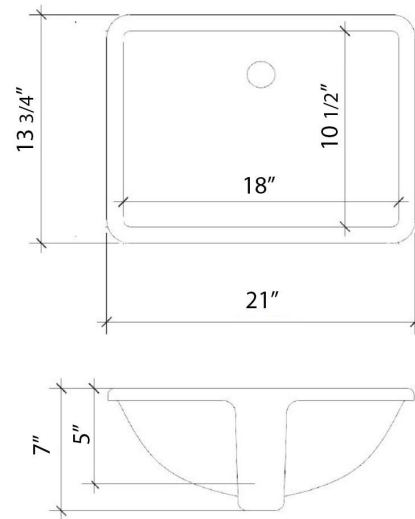

C-85-DRC.WS.ds

Technical Information

All product dimensions are nominal.

- Installation: Vanity Top
- Number of deck holes: 6

Notes

Install this product according to the installation instructions.

Sink Specifications

- 8" (203mm) deep
- 1-11/16" (85mm) drain opening
- Minimum cabinet size: 21"

Vanderloc® reserves the right to make revisions without notice to product specifications. For the most current Specification Sheet, go to www.vanderloc.com