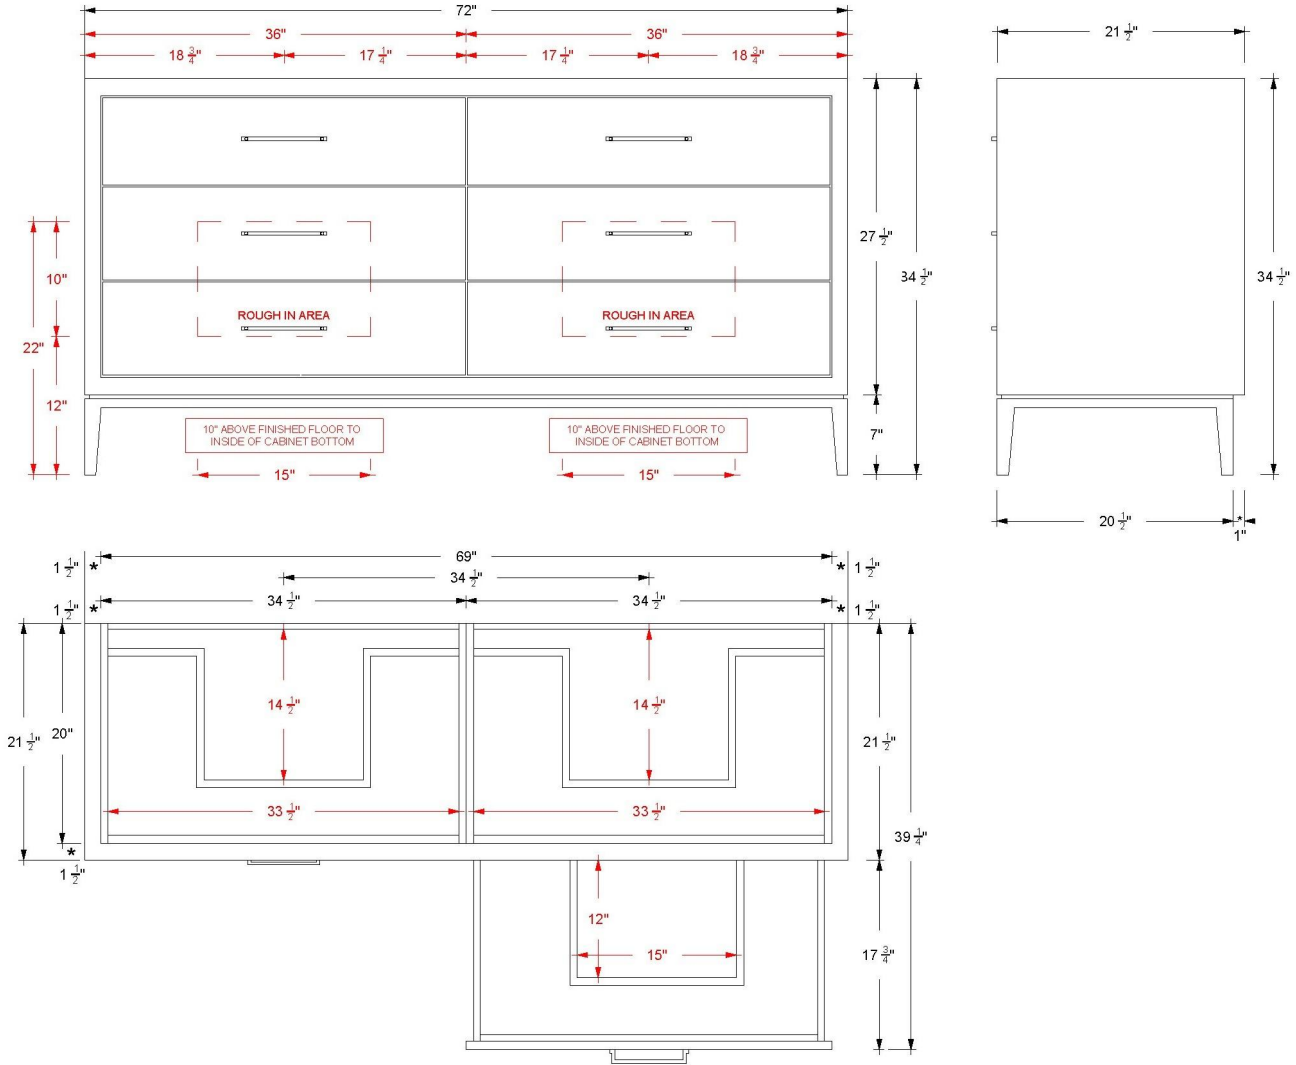

VANDERLOC

60" Double Drawer Bath Vanity

Alexandra

ALD6-60

Features

- Inset construction with UV-coated plywood cabinet interior
- Chamfered frame featuring a 22-degree inward angle
- 4 u-shaped fully functional soft close drawers
- Conversion Varnish finish
- 7" Tall base with a 3/8" shadow gap between the vanity and the base
- Hardware size 6-5/16" center to center
- Top and faucet not included
- Plumbing rough in area cut-out detailed on page 2
- Made in the US

Alexandra

ALD6-72

Features

- Inset construction with UV-coated plywood cabinet interior
- Chamfered frame featuring a 22-degree inward angle
- 4 u-shaped fully functional soft close drawers
- Conversion Varnish finish
- 7" Tall base with a 3/8" shadow gap between the vanity and the base
- Hardware size 6-5/16" center to center
- Top and faucet not included
- Plumbing rough in area cut-out detailed on page 2
- Made in the US

Hardware

	.ch Polished Chrome
	.sg Satin Gold
	.sn Satin Nickel
	.mb Matte Black

VANDERLOC

72" Double Drawer Bath Vanity

Alexandra

ALD6-72

Technical Information

All product dimensions are nominal.