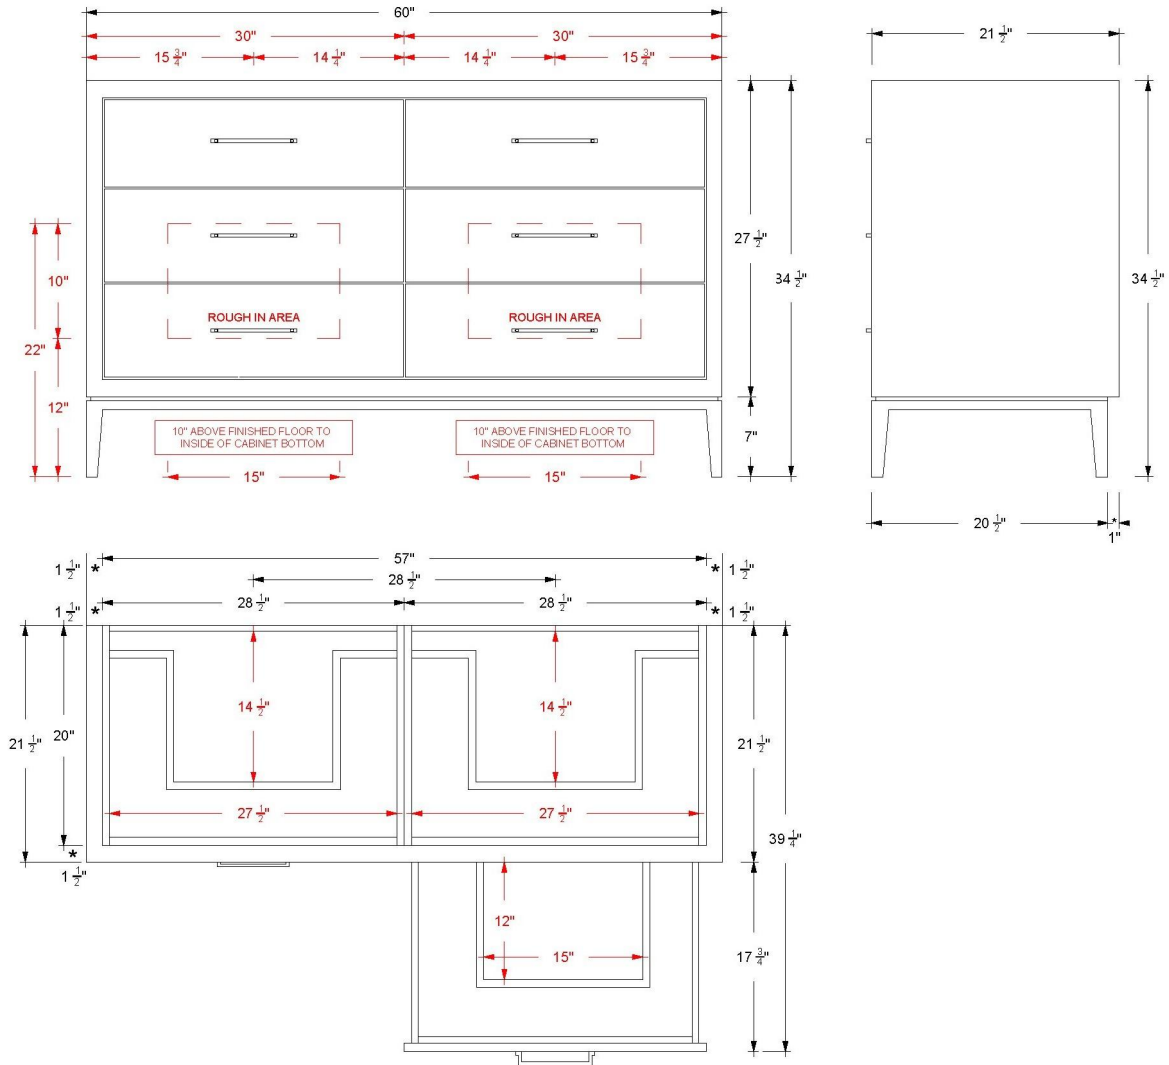

VANDERLOC

60" Double Drawer Bath Vanity

Alexandra

ALD6-60

Features

- Inset construction with UV-coated plywood cabinet interior
- Chamfered frame featuring a 22-degree inward angle
- 4 u-shaped fully functional soft close drawers
- Conversion Varnish finish
- 7" Tall base with a 3/8" shadow gap between the vanity and the base
- Hardware size 6-5/16" center to center
- Top and faucet not included
- Plumbing rough in area cut-out detailed on page 2
- Made in the US

Technical Information

All product dimensions are nominal.

- Installation: Bath Vanity
- Number of drawers: 4

Notes

Install this product according to the installation instructions.

VANDERLOC

72" Double Drawer Bath Vanity

Alexandra

ALD6-72

Features

- Inset construction with UV-coated plywood cabinet interior
- Chamfered frame featuring a 22-degree inward angle
- 4 u-shaped fully functional soft close drawers
- Conversion Varnish finish
- 7" Tall base with a 3/8" shadow gap between the vanity and the base
- Hardware size 6-5/16" center to center
- Top and faucet not included
- Plumbing rough in area cut-out detailed on page 2
- Made in the US