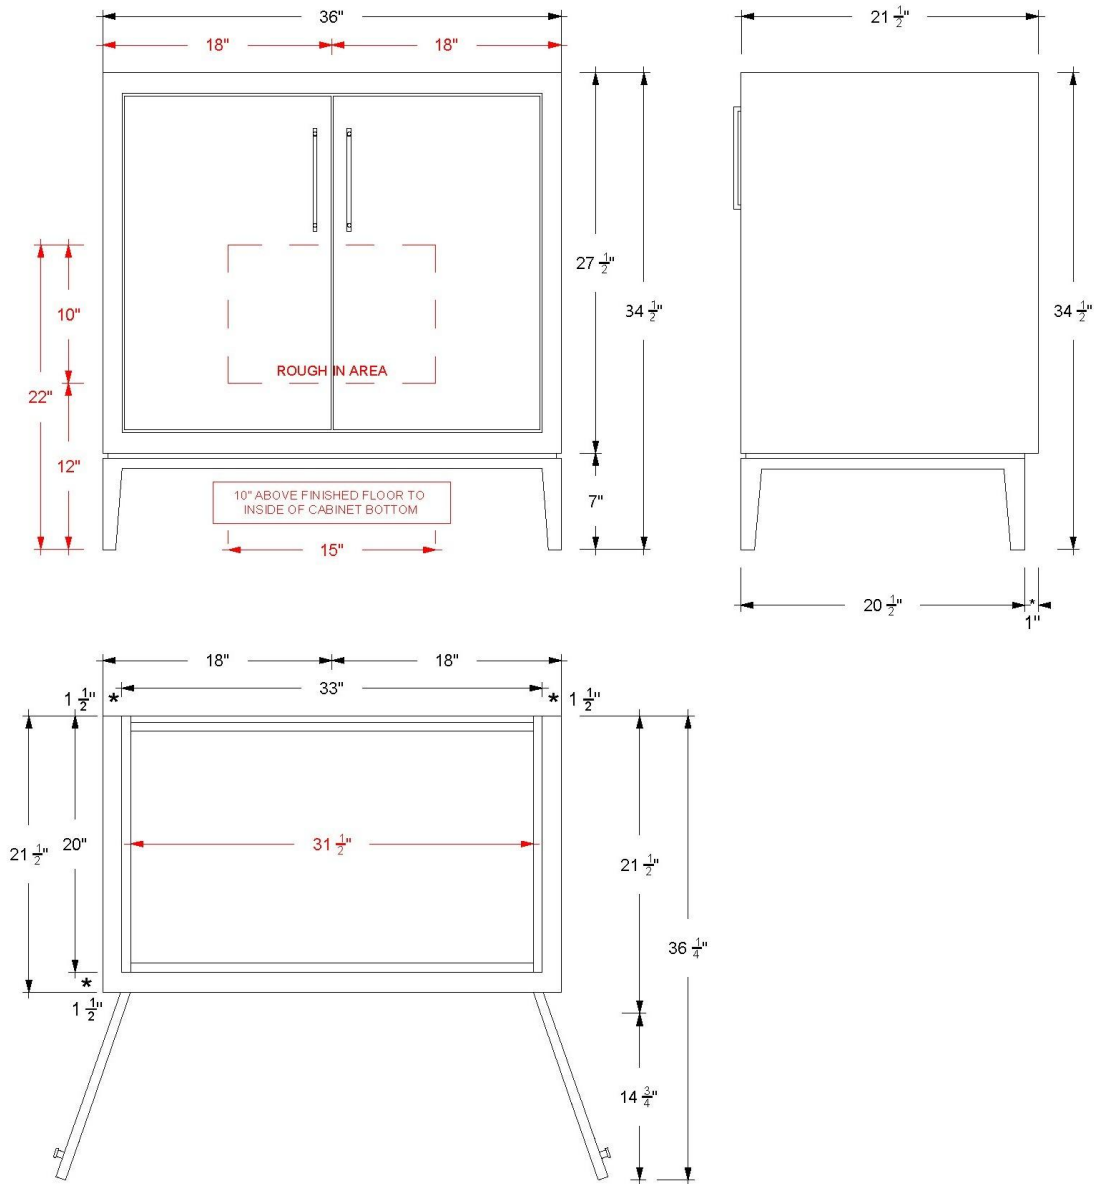

VANDERLOC

36" Single Bath Vanity

Alexandra

ALS1-36

Technical Information

All product dimensions are nominal.

- Installation: Bath Vanity
- Number of doors: 2

Notes

Install this product according to the installation instructions.