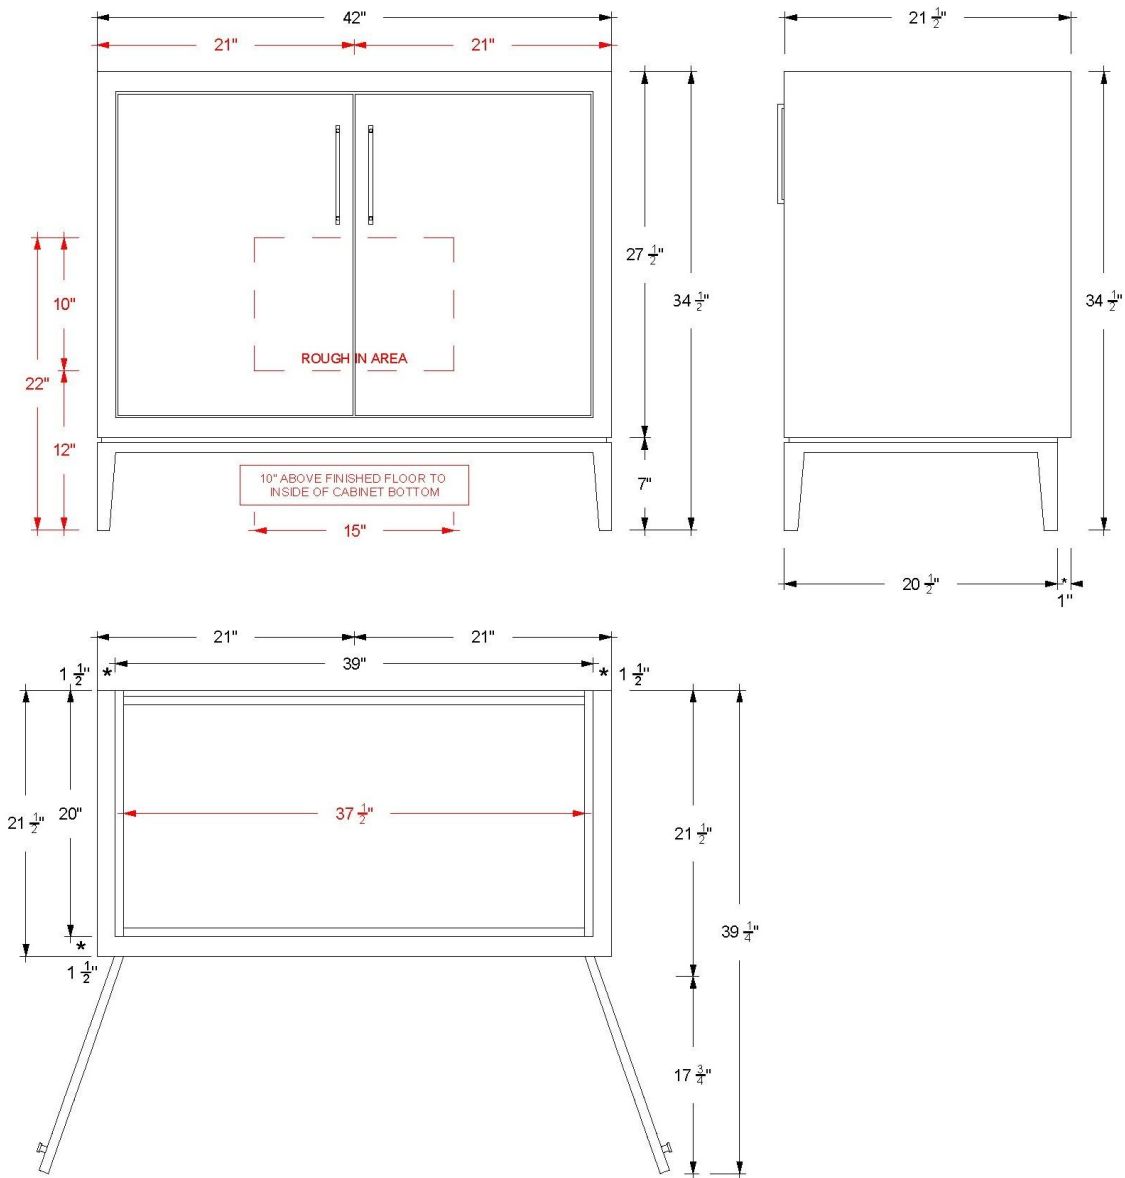

VANDERLOC

42" Single Bath Vanity

Alexandra

ALS1-42

Technical Information

All product dimensions are nominal.

- Installation: Bath Vanity
- Number of doors: 2

Notes

Install this product according to the installation instructions.