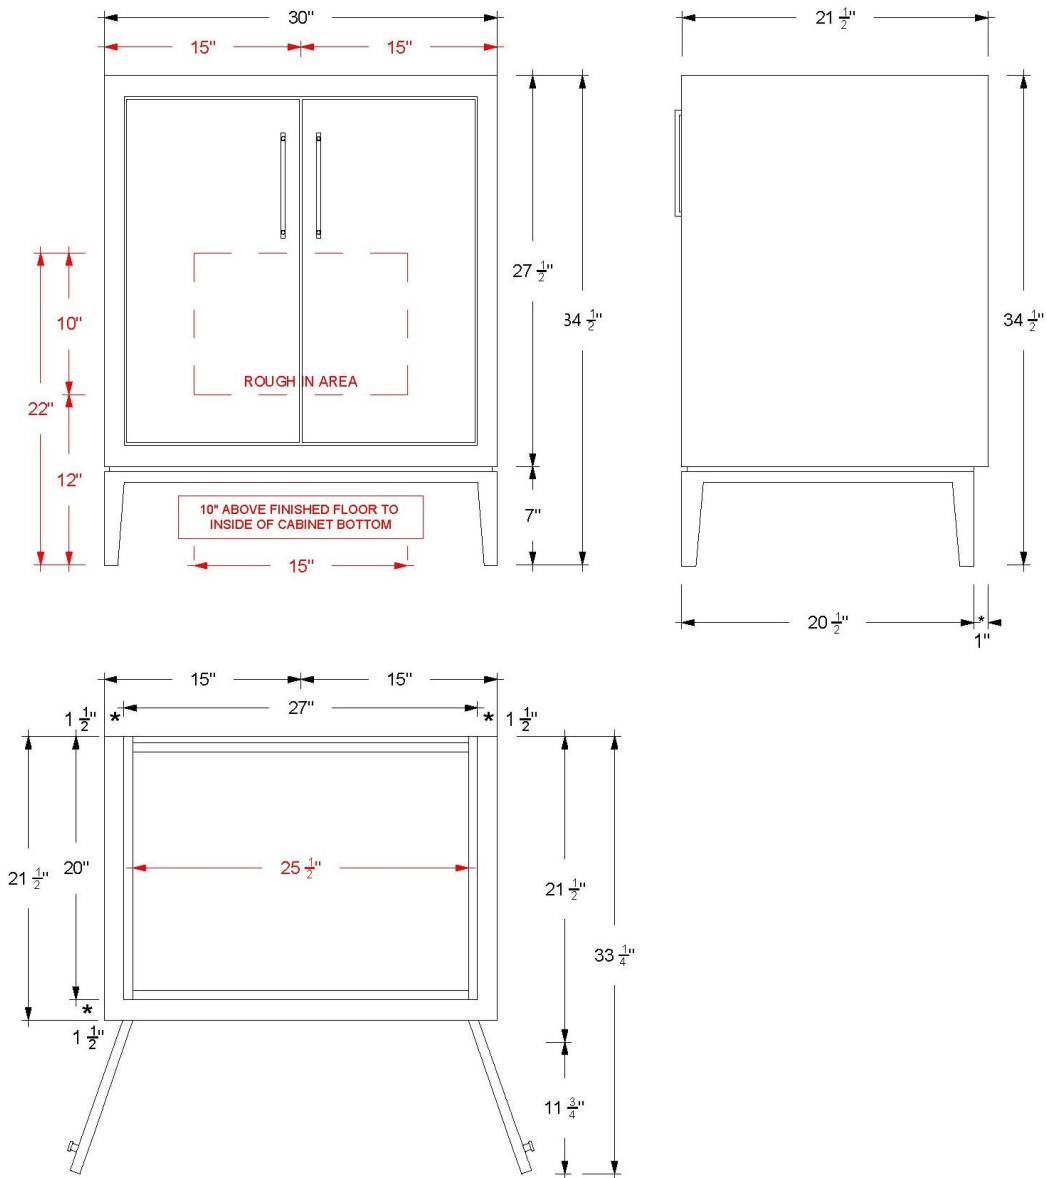

VANDERLOC

30" Single Bath Vanity

Alexandra

ALS1-30

Technical Information

All product dimensions are nominal.

- Installation: Bath Vanity
- Number of doors: 2

Notes

Install this product according to the installation instructions.