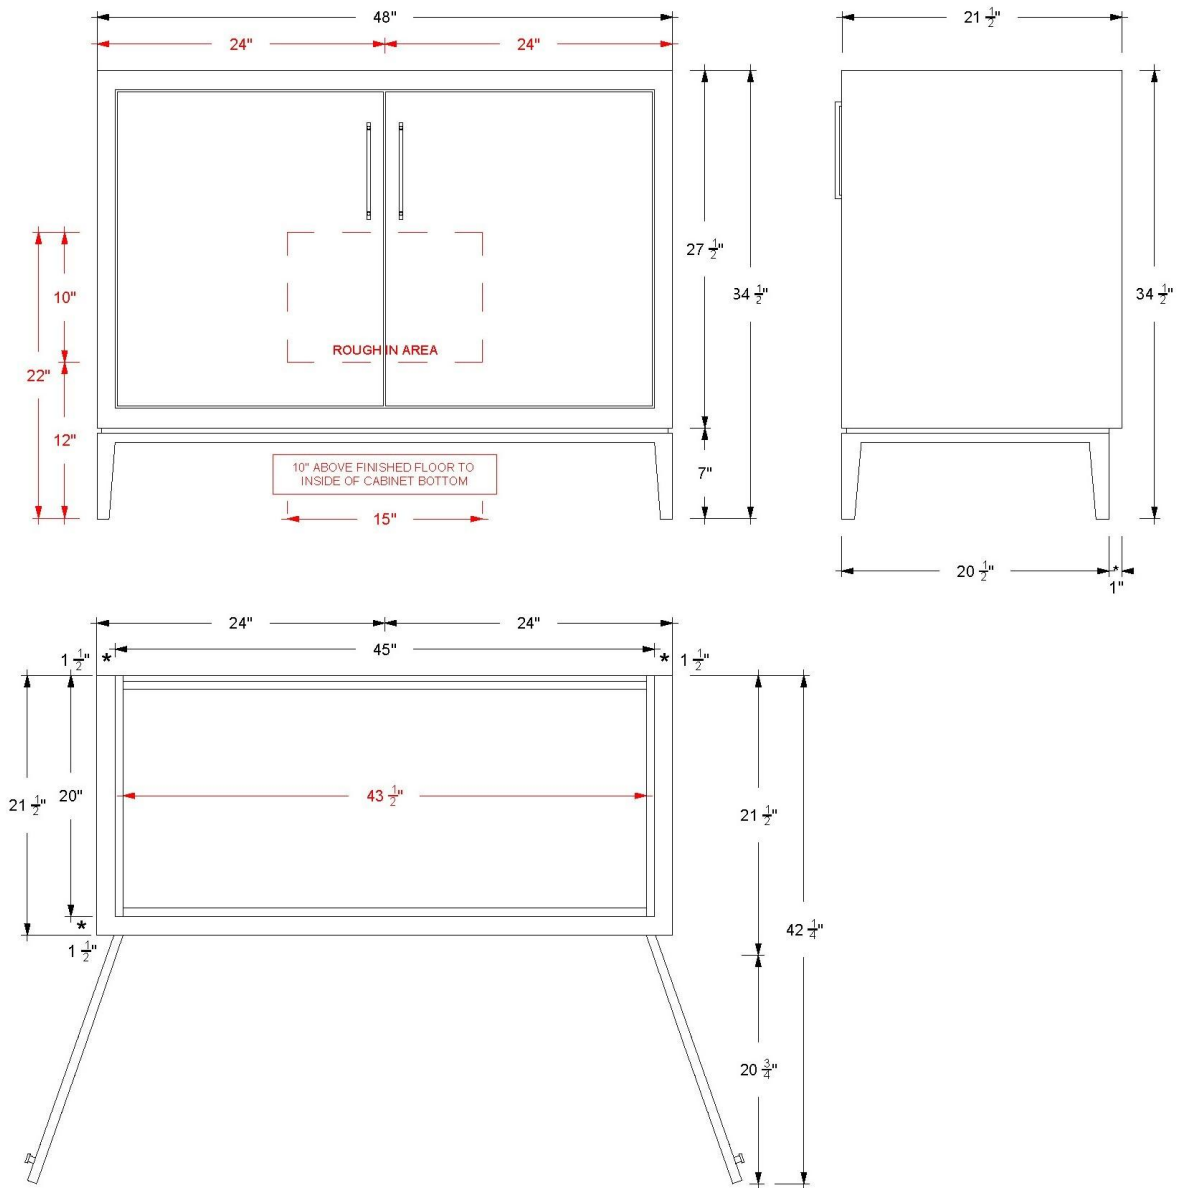

VANDERLOC

48" Single Bath Vanity

Alexandra

ALS1-48

Technical Information

All product dimensions are nominal.

- Installation: Bath Vanity
- Number of doors: 2

Notes

Install this product according to the installation instructions.