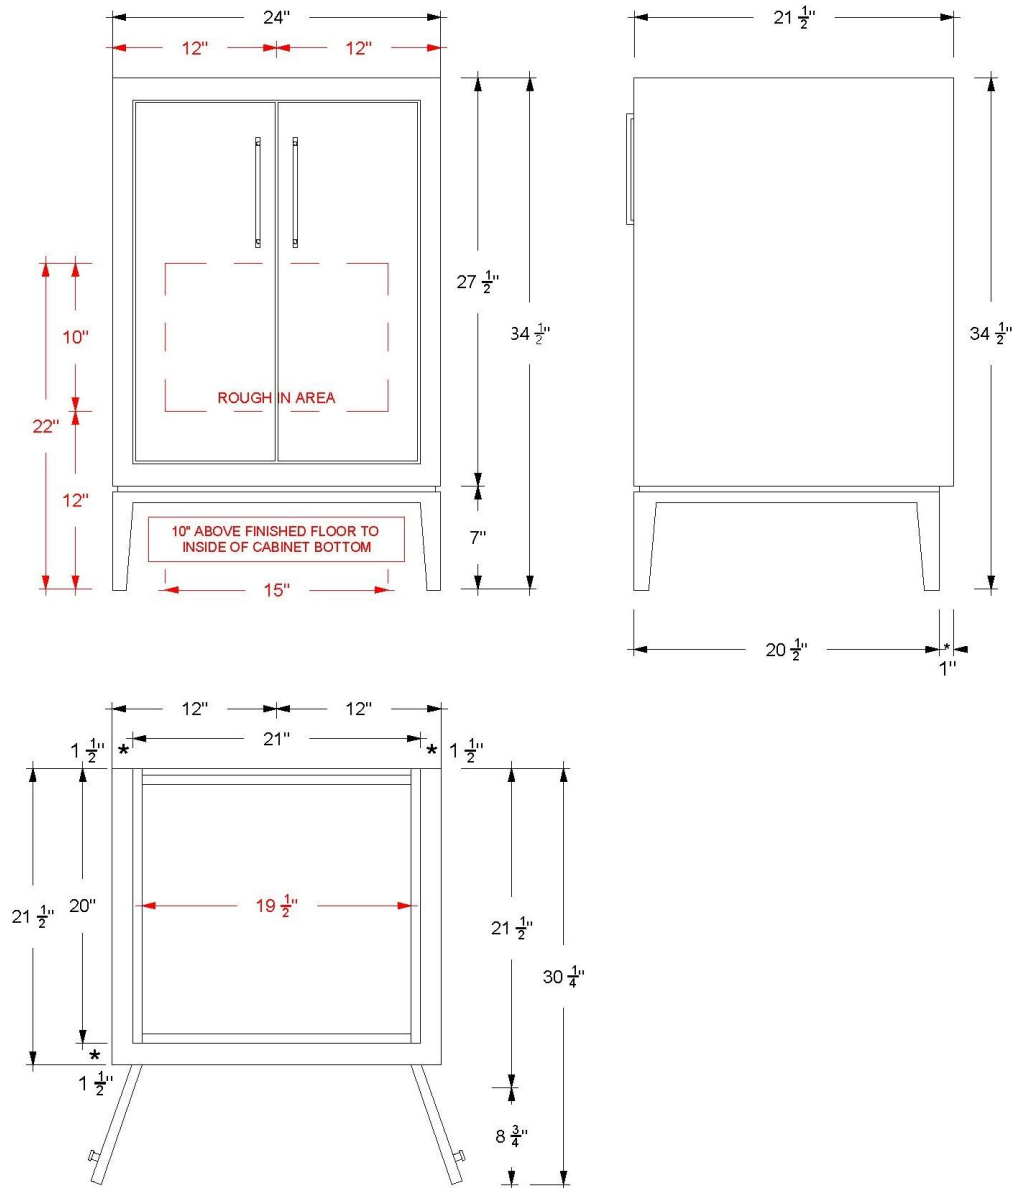

VANDERLOC

24" Single Bath Vanity

Alexandra

ALS1-24

Features

- Inset construction with UV-coated plywood cabinet interior
- Chamfered frame featuring a 22-degree inward angle
- Full height doors with soft close Blum® 110° hinges
- Conversion Varnish finish
- 7" Tall base with a 3/8" shadow gap between the vanity and the base
- Hardware size 6-5/16" center to center
- Top and faucet not included
- Plumbing rough in area cut-out detailed on page 2
- Made in the US

VANDERLOC

24" Single Bath Vanity

Alexandra

ALS1-24

Technical Information

All product dimensions are nominal.

- Installation: Bath Vanity
- Number of doors: 2

Notes

VANDERLOC

30" Single Bath Vanity

Alexandra
ALS1-30

Features

- Inset construction with UV-coated plywood cabinet interior
- Chamfered frame featuring a 22-degree inward angle
- Full height doors with soft close Blum® 110° hinges
- Conversion Varnish finish
- 7" Tall base with a 3/8" shadow gap between the vanity and the base
- Hardware size 6-5/16" center to center
- Top and faucet not included
- Plumbing rough in area cut-out detailed on page 2
- Made in the US