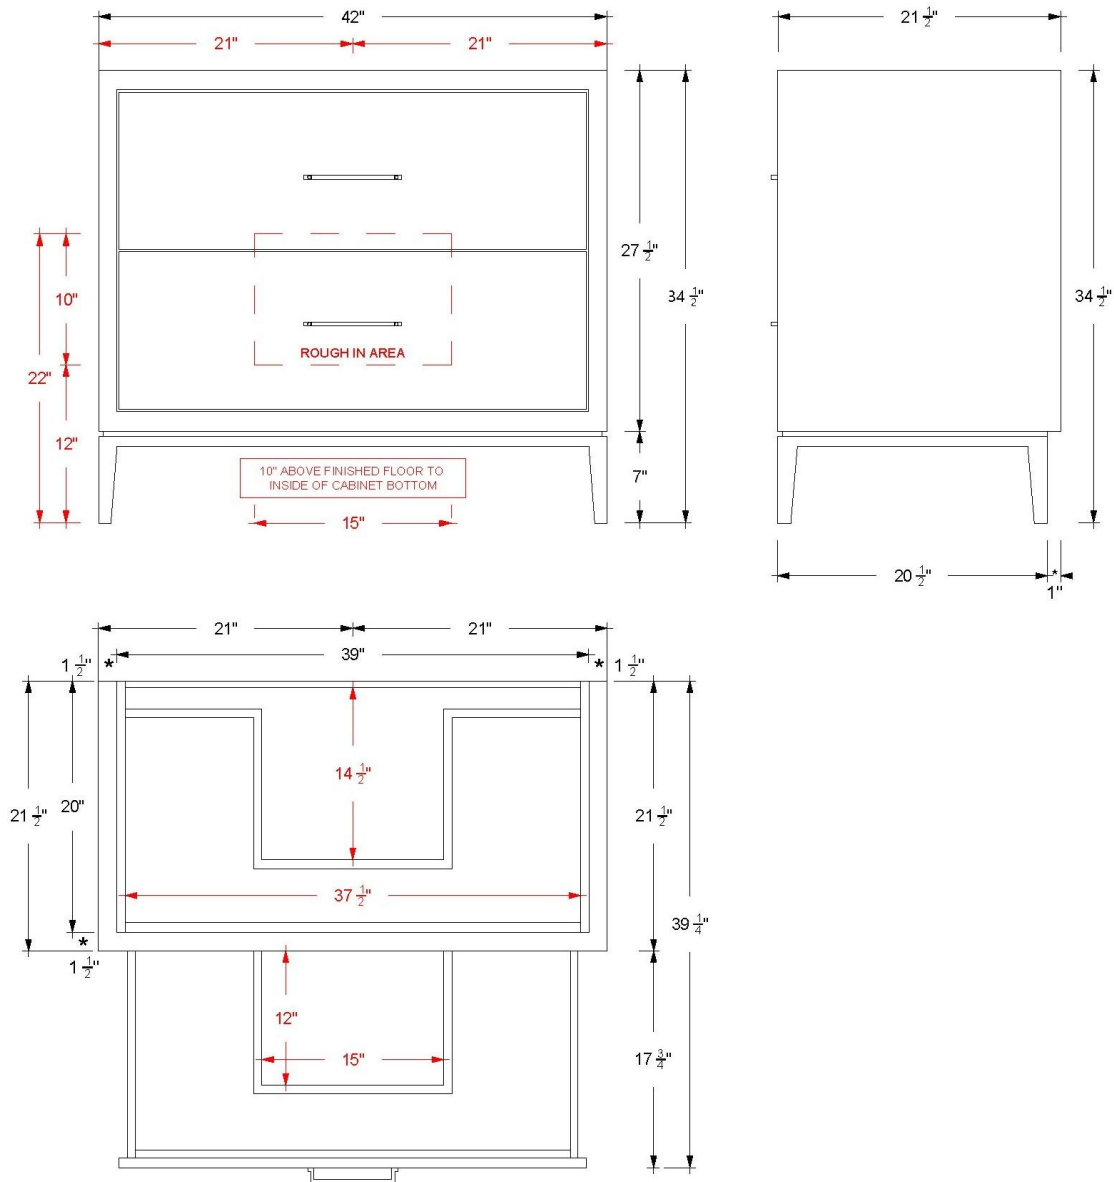

VANDERLOC

30" 2-Drawer Single Bath Vanity

Alexandra
ALS2-30

Features

- Inset construction with UV-coated plywood cabinet interior
- Chamfered frame featuring a 22-degree inward angle
- 2 u-shaped fully functional soft close drawers
- Conversion Varnish finish
- 7" Tall base with a 3/8" shadow gap between the vanity and the base
- Hardware size 6-5/16" center to center
- Top and faucet not included
- Plumbing rough in area cut-out detailed on page 2
- Made in the US

Alexandra

ALS2-36

Features

- Inset construction with UV-coated plywood cabinet interior
- Chamfered frame featuring a 22-degree inward angle
- 2 u-shaped fully functional soft close drawers
- Conversion Varnish finish
- 7" Tall base with a 3/8" shadow gap between the vanity and the base
- Hardware size 6-5/16" center to center
- Top and faucet not included
- Plumbing rough in area cut-out detailed on page 2
- Made in the US

VANDERLOC

42" 2-Drawer Single Bath Vanity

Alexandra
ALS2-42

Features

- Inset construction with UV-coated plywood cabinet interior
- Chamfered frame featuring a 22-degree inward angle
- 2 u-shaped fully functional soft close drawers
- Conversion Varnish finish
- 7" Tall base with a 3/8" shadow gap between the vanity and the base
- Hardware size 6-5/16" center to center
- Top and faucet not included
- Plumbing rough in area cut-out detailed on page 2
- Made in the US

Technical Information

All product dimensions are nominal.

- Installation: Bath Vanity
- Number of drawers: 2

Notes

Install this product according to the installation instructions.