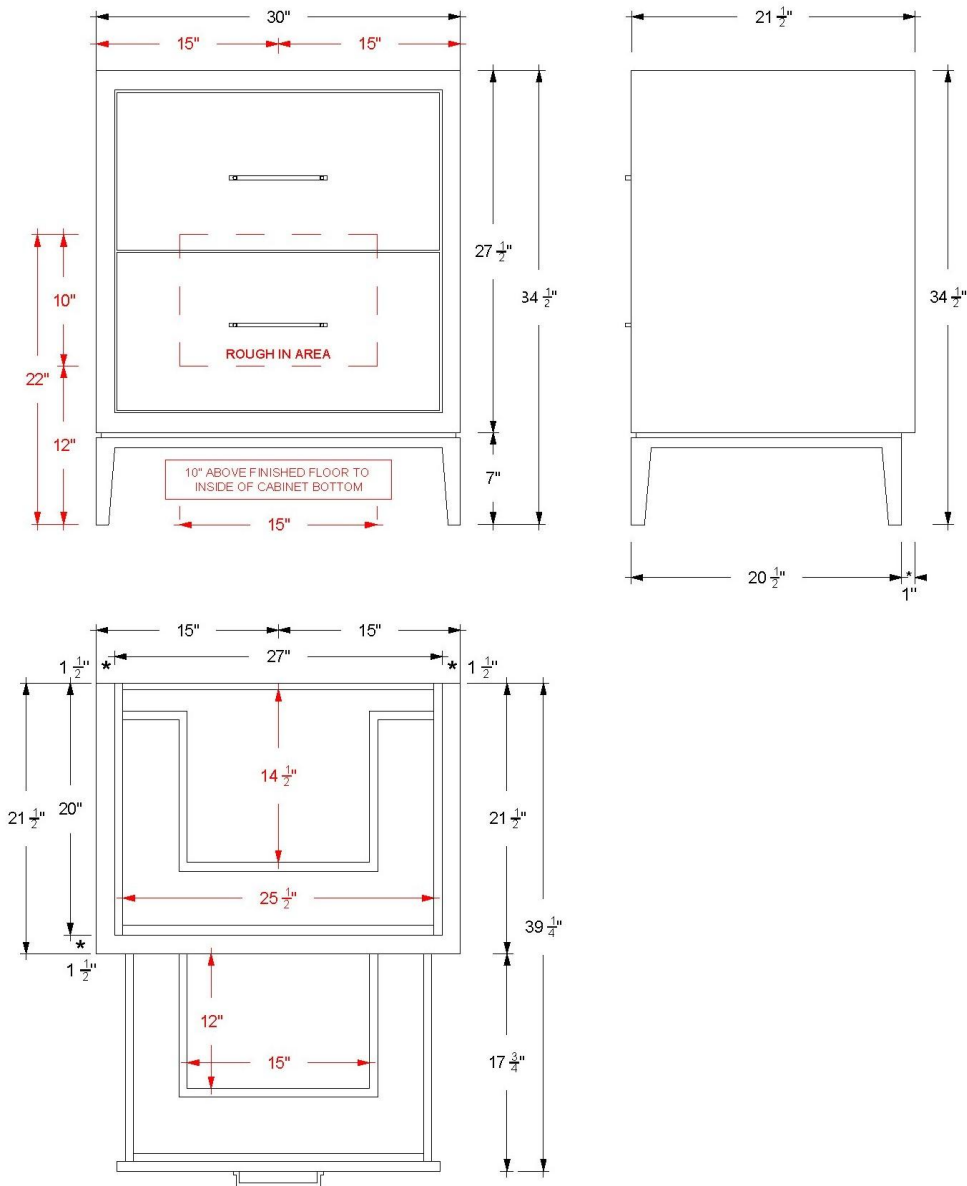

VANDERLOC

30" 2-Drawer Single Bath Vanity

Alexandra
ALS2-30

Features

- Inset construction with UV-coated plywood cabinet interior
- Chamfered frame featuring a 22-degree inward angle
- 2 u-shaped fully functional soft close drawers
- Conversion Varnish finish
- 7" Tall base with a 3/8" shadow gap between the vanity and the base
- Hardware size 6-5/16" center to center
- Top and faucet not included
- Plumbing rough in area cut-out detailed on page 2
- Made in the US

Technical Information

All product dimensions are nominal.

- Installation: Bath Vanity
- Number of drawers: 2

Notes

Install this product according to the installation instructions.

VANDERLOC

36" 2-Drawer Single Bath Vanity

Alexandra

ALS2-36

Features

- Inset construction with UV-coated plywood cabinet interior
- Chamfered frame featuring a 22-degree inward angle
- 2 u-shaped fully functional soft close drawers
- Conversion Varnish finish
- 7" Tall base with a 3/8" shadow gap between the vanity and the base
- Hardware size 6-5/16" center to center
- Top and faucet not included
- Plumbing rough in area cut-out detailed on page 2
- Made in the US