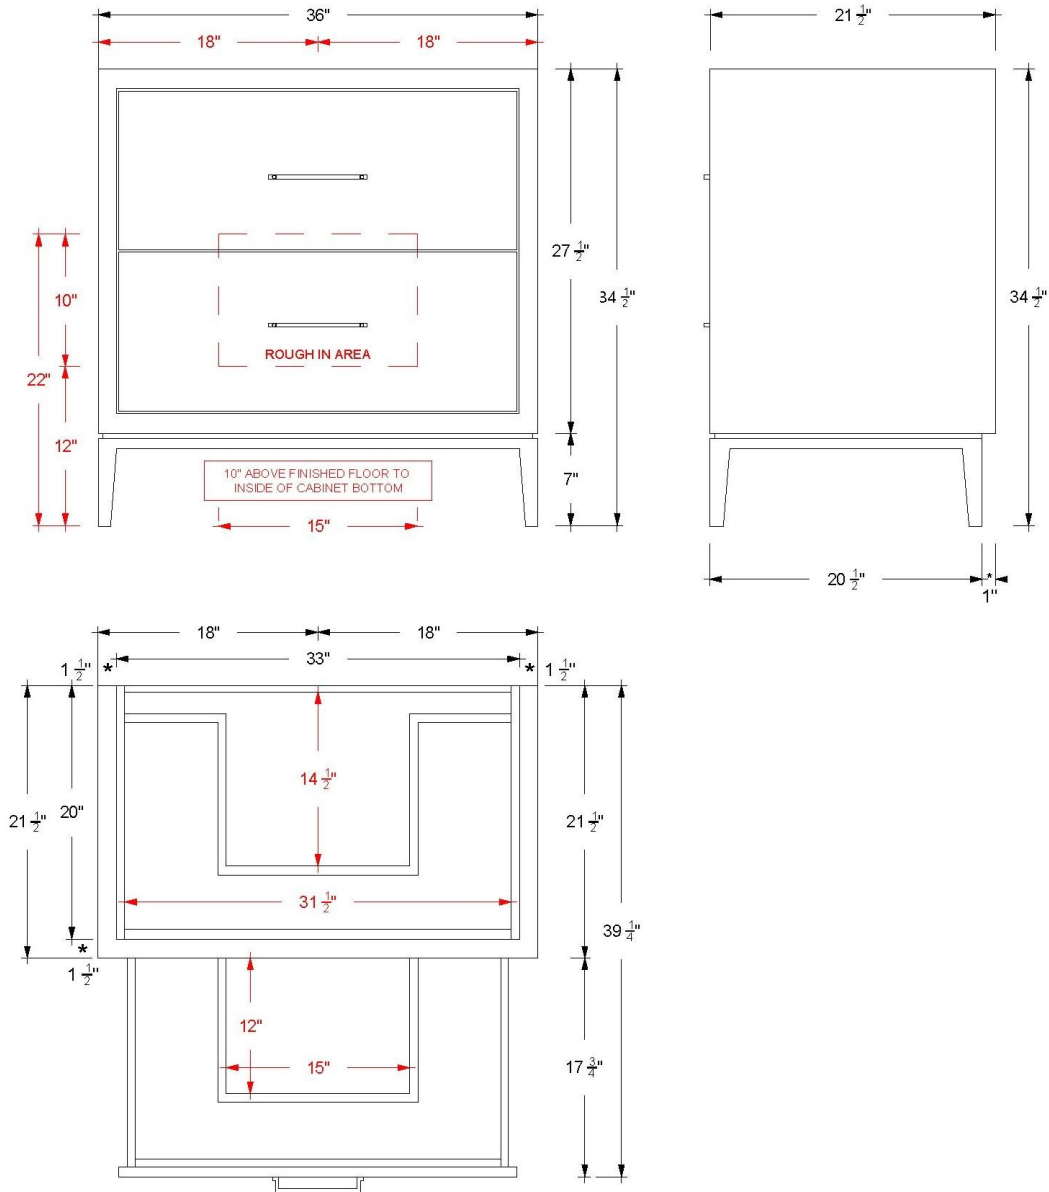

VANDERLOC

36" 2-Drawer Single Bath Vanity

Alexandra

ALS2-36

Technical Information

All product dimensions are nominal.

- Installation: Bath Vanity
- Number of drawers: 2

Notes

Install this product according to the installation instructions.

Vanderloc® reserves the right to make revisions without notice to product specifications. For the most current Specification Sheet, go to www.vanderloc.com