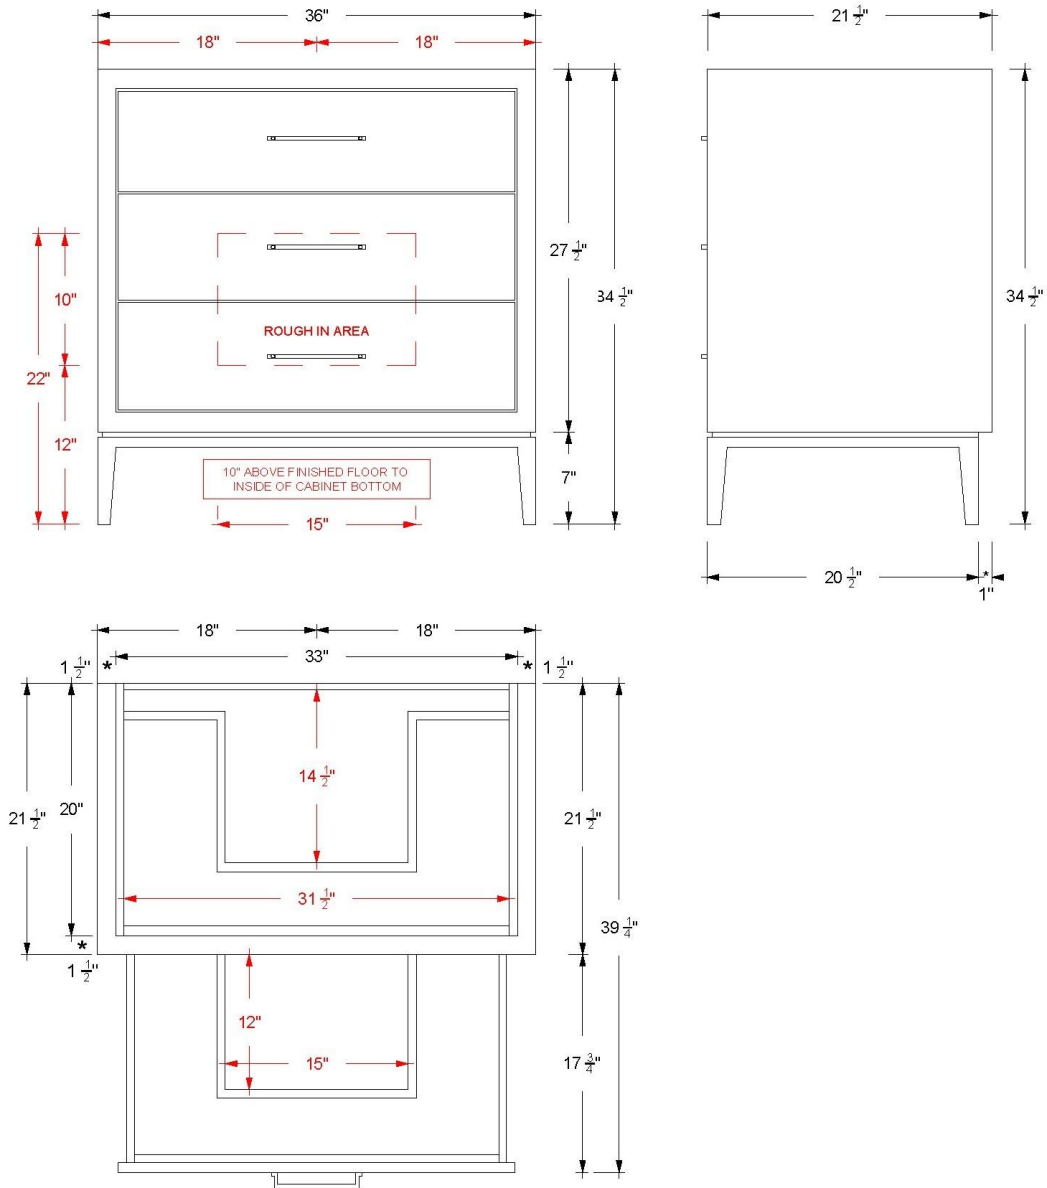

VANDERLOC

36" 3-Drawer Single Bath Vanity

Alexandra

ALS3-36

Technical Information

All product dimensions are nominal.

- Installation: Bath Vanity
- Number of drawers: 2

Notes

Install this product according to the installation instructions.