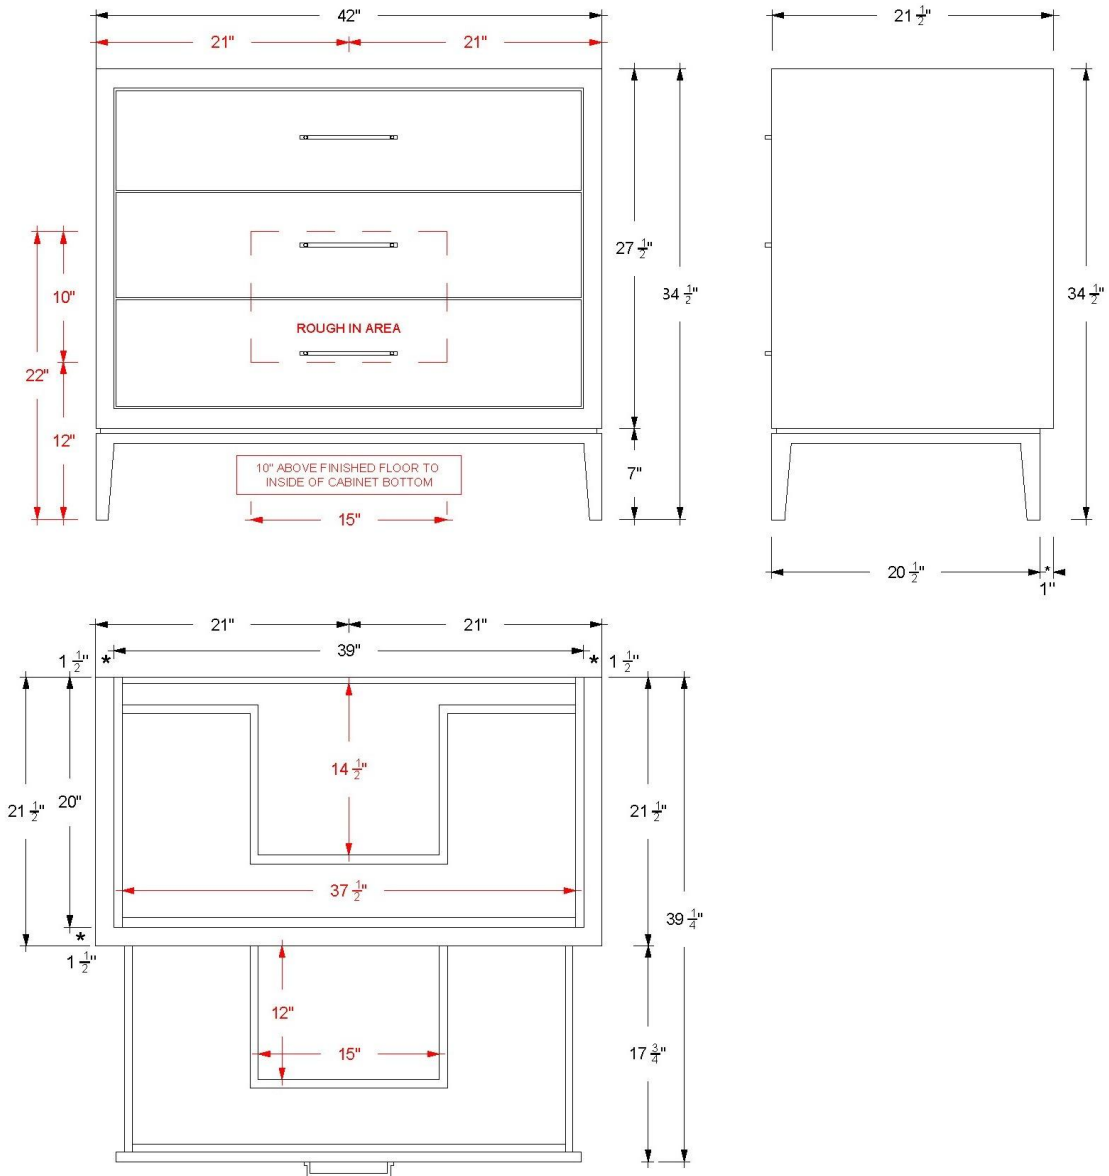

VANDERLOC

30" 3-Drawer Single Bath Vanity

Alexandra
ALS3-30

Features

- Inset construction with UV-coated plywood cabinet interior
- Chamfered frame featuring a 22-degree inward angle
- 2 u-shaped fully functional soft close drawers
- Conversion Varnish finish
- 7" Tall base with a 3/8" shadow gap between the vanity and the base
- Hardware size 6-5/16" center to center
- Top and faucet not included
- Plumbing rough in area cut-out detailed on page 2
- Made in the US

VANDERLOC

36" 3-Drawer Single Bath Vanity

Alexandra
ALS3-36

Features

- Inset construction with UV-coated plywood cabinet interior
- Chamfered frame featuring a 22-degree inward angle
- 2 u-shaped fully functional soft close drawers
- Conversion Varnish finish
- 7" Tall base with a 3/8" shadow gap between the vanity and the base
- Hardware size 6-5/16" center to center
- Top and faucet not included
- Plumbing rough in area cut-out detailed on page 2
- Made in the US

- Installation: Bath Vanity
- Number of drawers: 2

Notes

Install this product according to the installation instructions.

VANDERLOC

42" 3-Drawer Single Bath Vanity

Alexandra
ALS3-42

Features

- Inset construction with UV-coated plywood cabinet interior
- Chamfered frame featuring a 22-degree inward angle
- 2 u-shaped fully functional soft close drawers
- Conversion Varnish finish
- 7" Tall base with a 3/8" shadow gap between the vanity and the base
- Hardware size 6-5/16" center to center
- Top and faucet not included
- Plumbing rough in area cut-out detailed on page 2
- Made in the US

	.ch Polished Chrome
	.sg Satin Gold
	.sn Satin Nickel
	.mb Matte Black

VANDERLOC

42" 3-Drawer Single Bath Vanity

Alexandra

ALS3-42

Technical Information

All product dimensions are nominal.

- Installation: Bath Vanity
- Number of drawers: 2