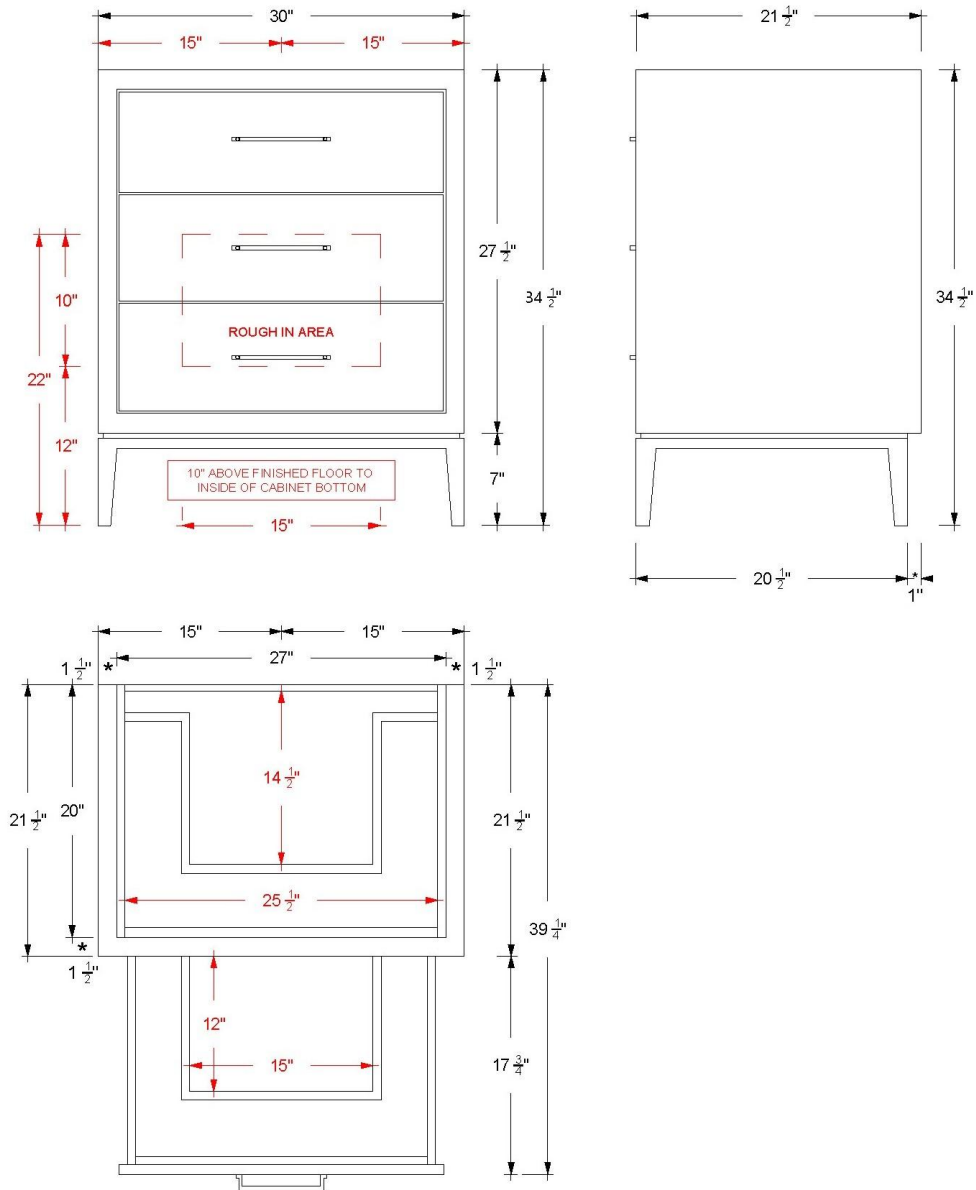

VANDERLOC

30" 3-Drawer Single Bath Vanity

Alexandra

ALS3-30

Technical Information

All product dimensions are nominal.

- Installation: Bath Vanity
- Number of drawers: 2

Notes

Install this product according to the installation instructions.

Vanderloc® reserves the right to make revisions without notice to product specifications. For the most current Specification Sheet, go to www.vanderloc.com