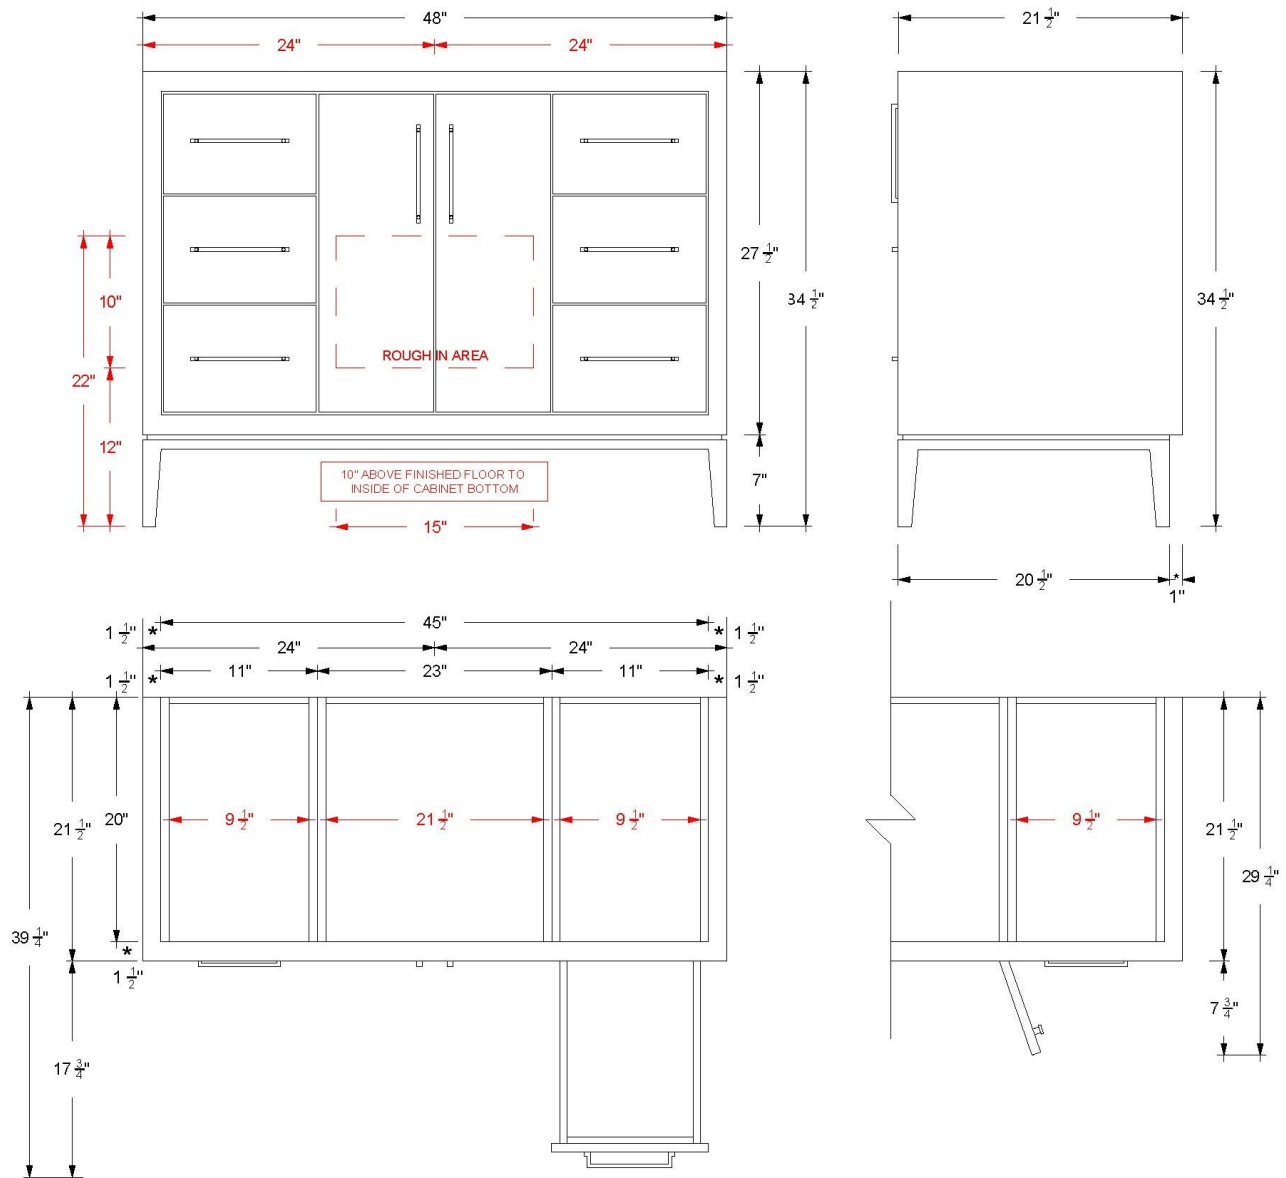

Technical Information

All product dimensions are nominal.

- Installation: Bath Vanity
- Number of doors: 2
- Number of drawers: 2

Notes

Install this product according to the installation instructions.