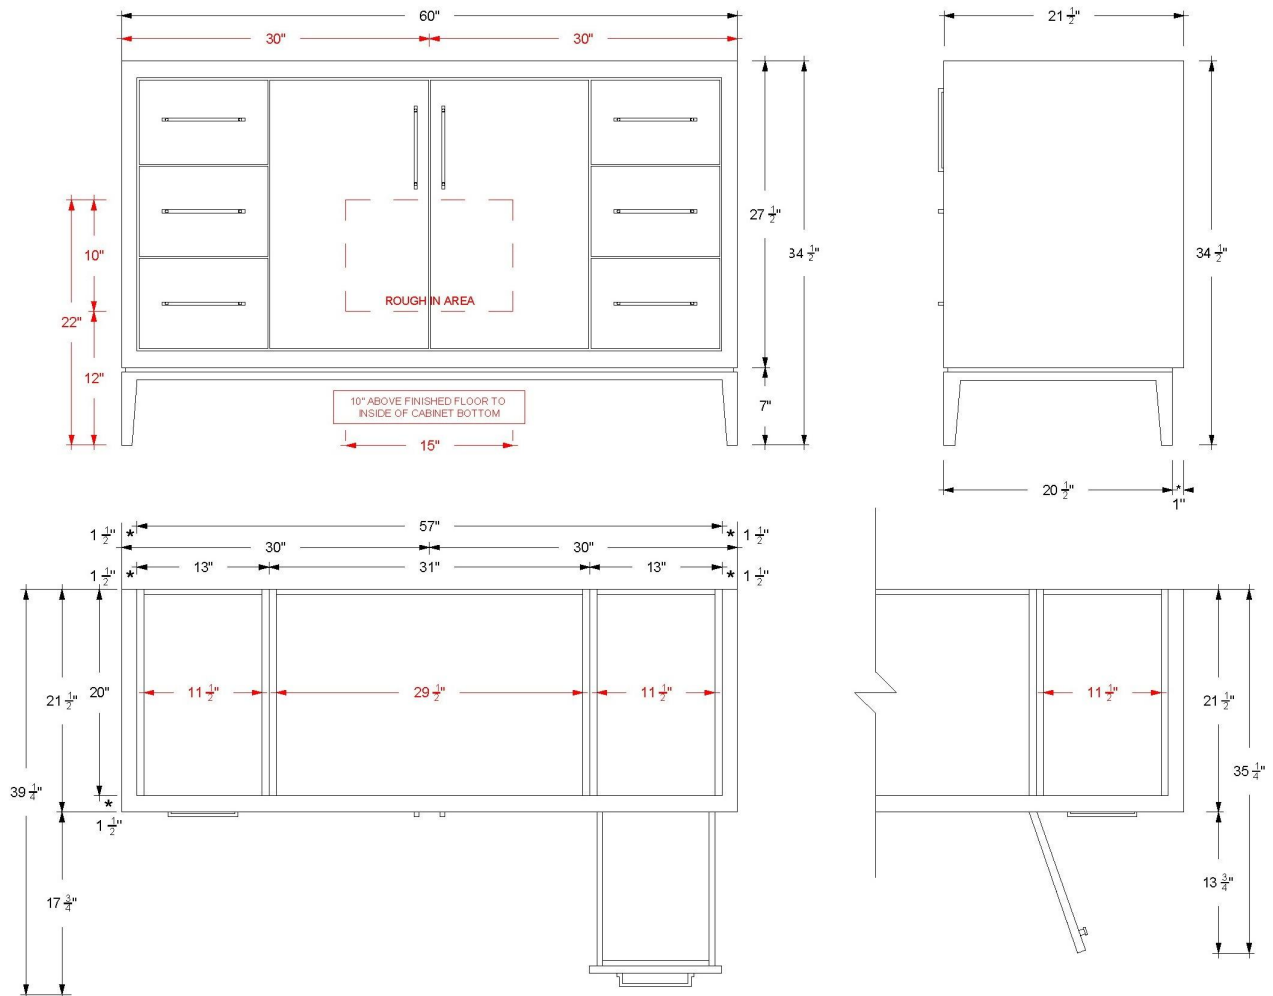

### Technical Information

All product dimensions are nominal.

- Installation: Bath Vanity
- Number of doors: 2
- Number of drawers: 2

## 60" Single Extra Wide Vanity

Alexandra

ALS4-60