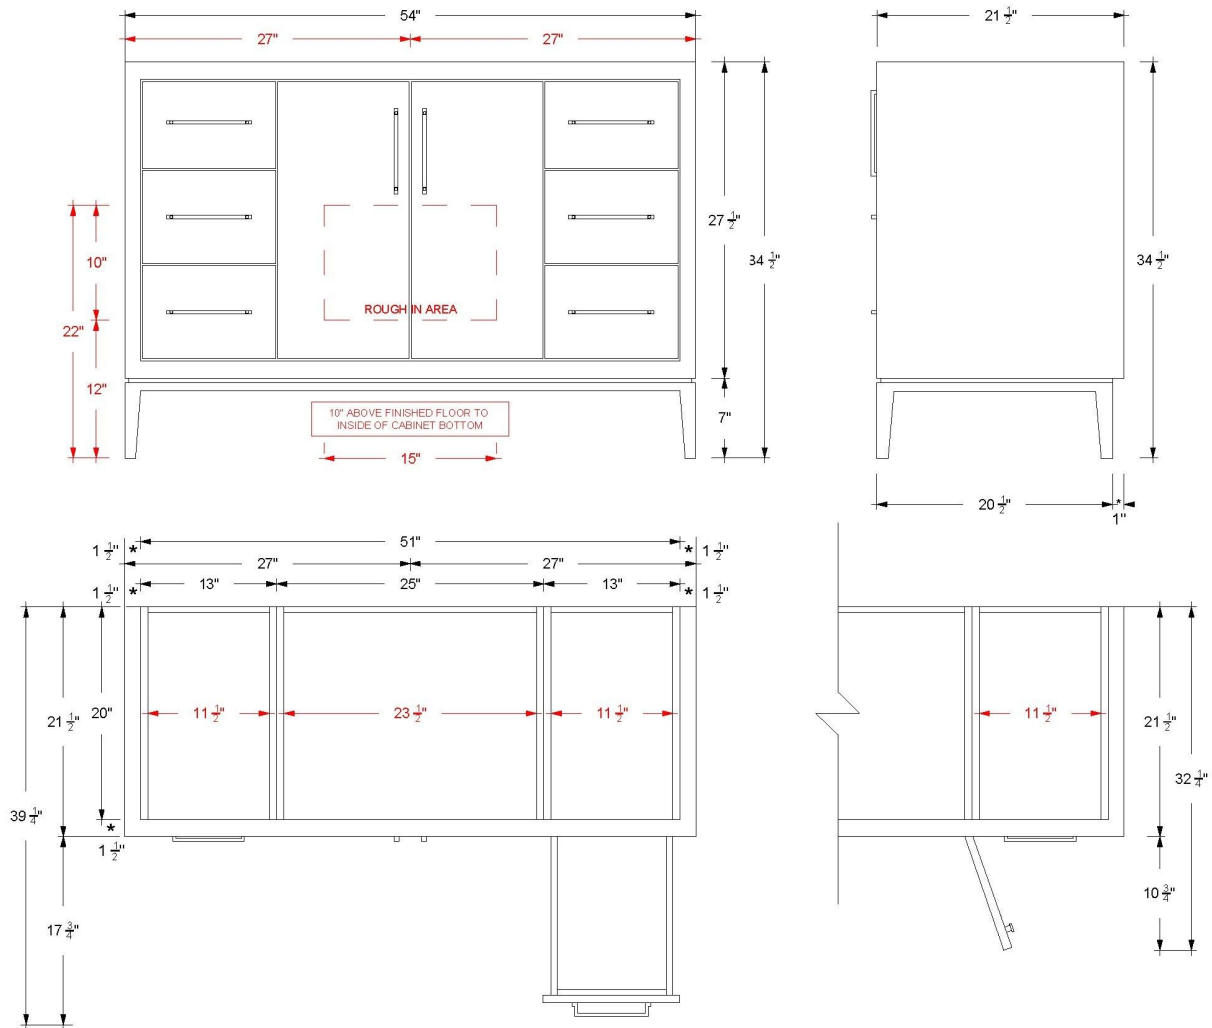

Technical Information

All product dimensions are nominal.

- Installation: Bath Vanity
- Number of doors: 2
- Number of drawers: 6

Notes

Install this product according to the installation instructions.