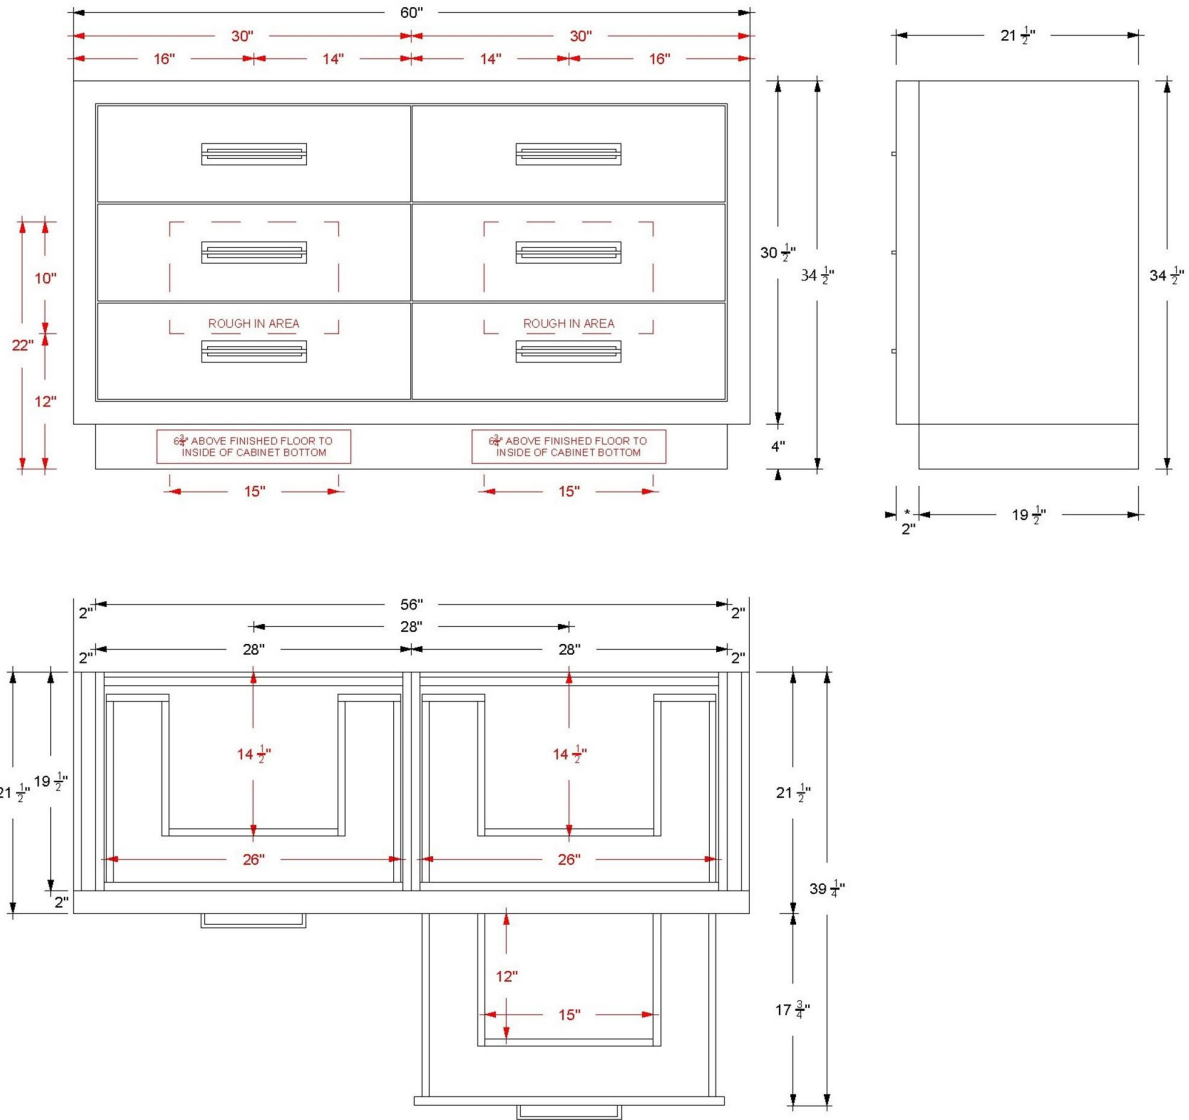

Technical Information

All product dimensions are nominal.

- Installation: Bath Vanity
- Number of drawers: 4

Notes

Install this product according to the installation instructions.