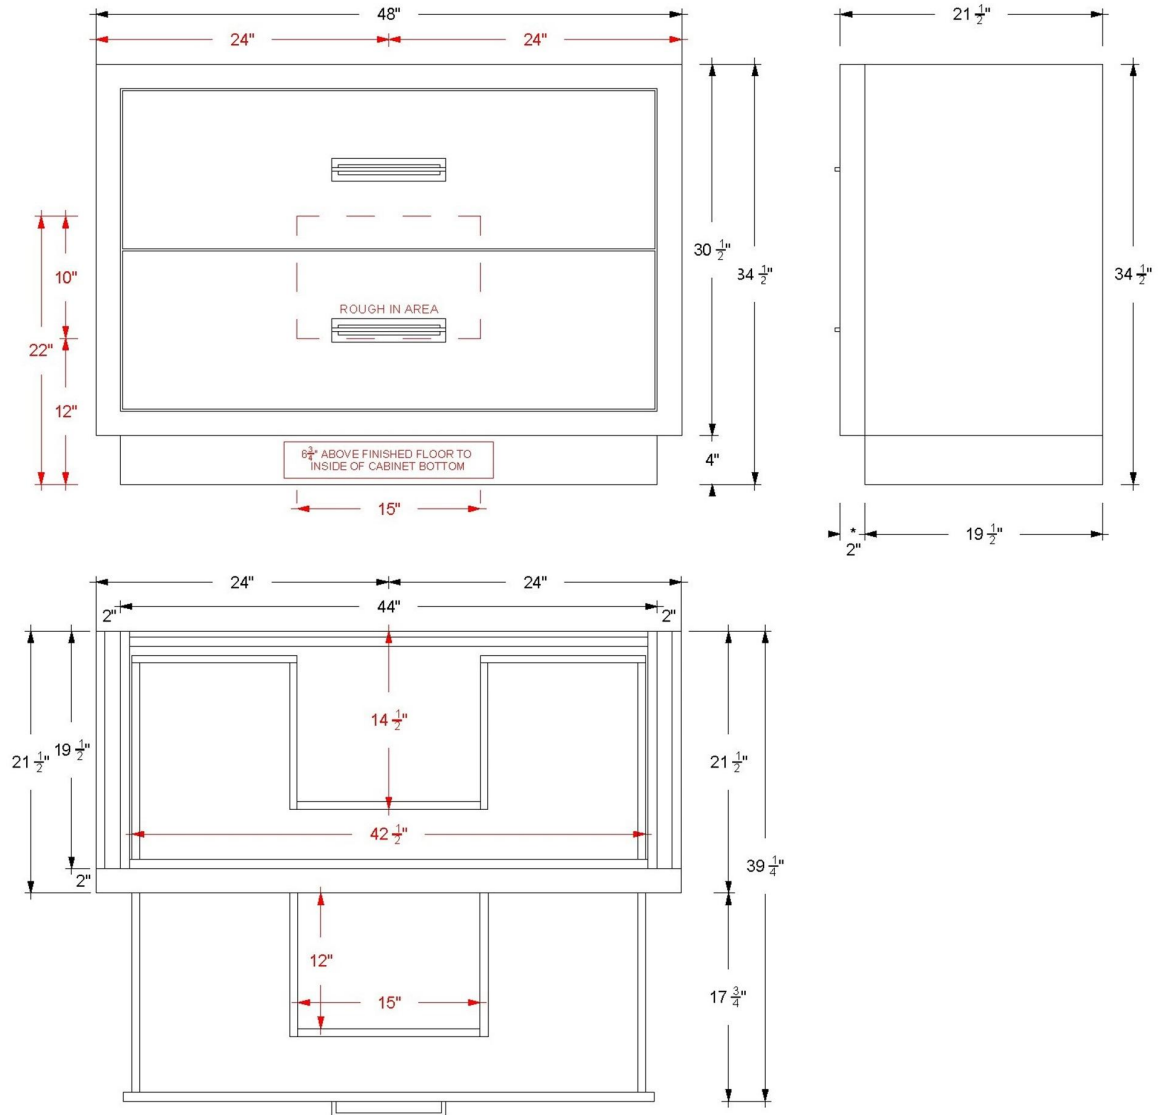

VANDERLOC

48" 2-Drawer Single Bath Vanity

Avalon
AVS2-48

Technical Information

All product dimensions are nominal.

- Installation: Bath Vanity
- Number of drawers: 2

Notes

Install this product according to the installation instructions.