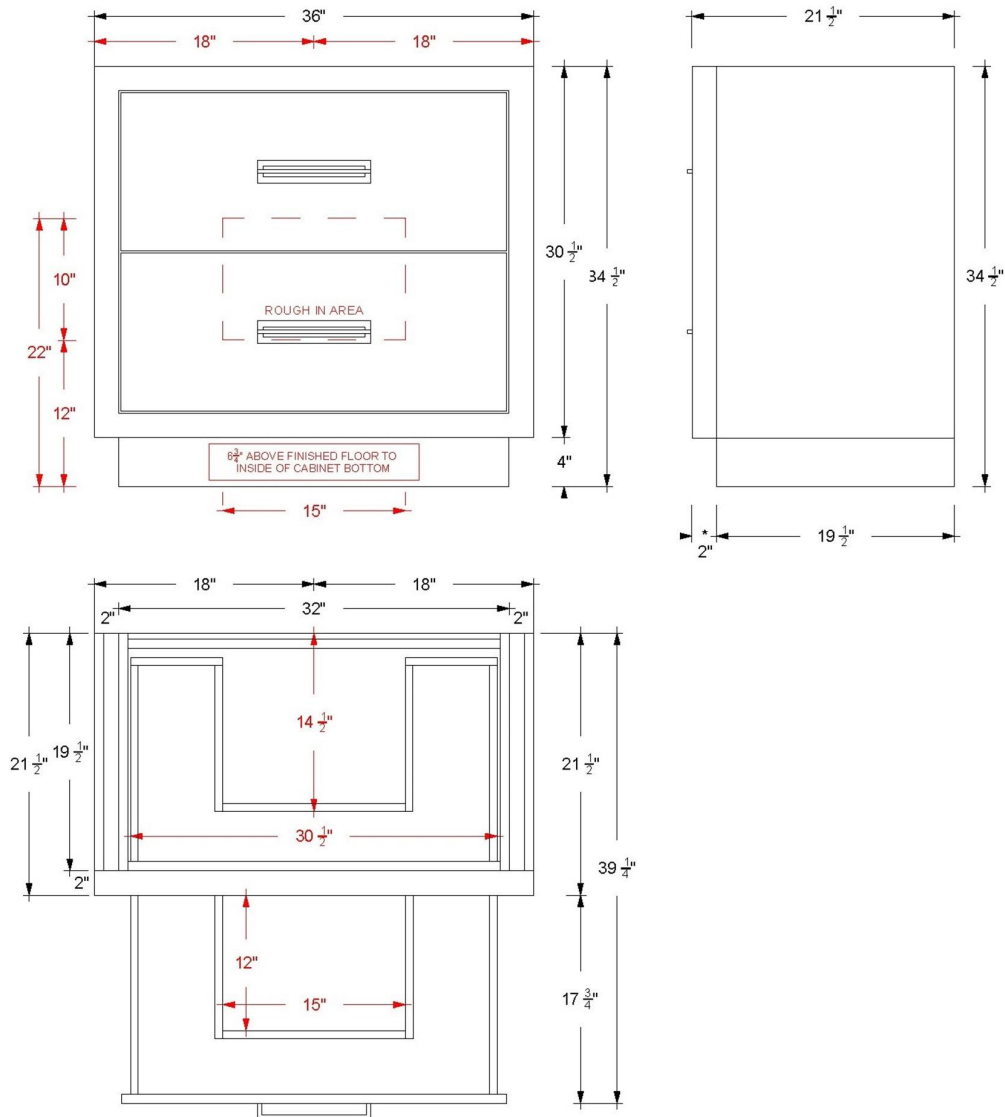

Technical Information

All product dimensions are nominal.

- Installation: Bath Vanity
- Number of drawers: 2

Notes

Install this product according to the installation instructions.