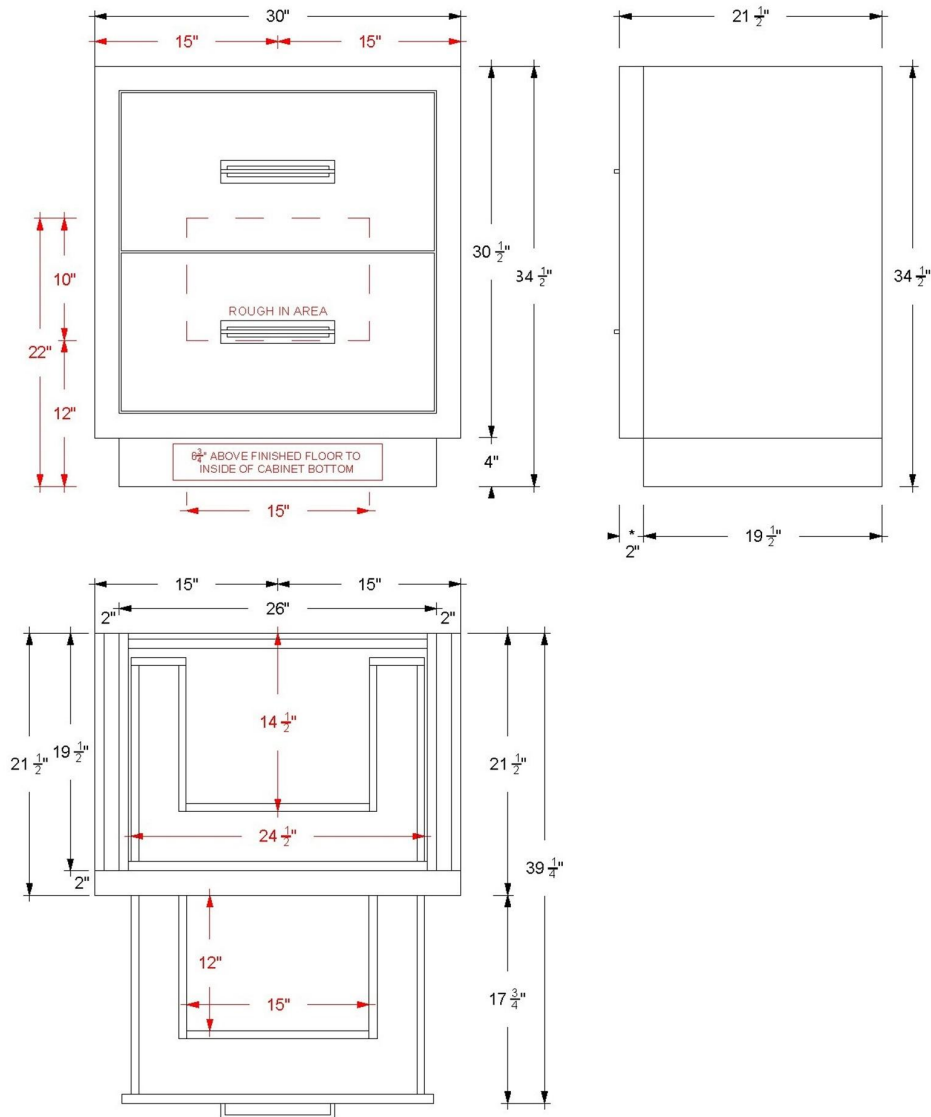

VANDERLOC

30" 2-Drawer Single Bath Vanity

Avalon
AVS2-30

Technical Information

All product dimensions are nominal.

- Installation: Bath Vanity
- Number of drawers: 2

Notes

Install this product according to the installation instructions.