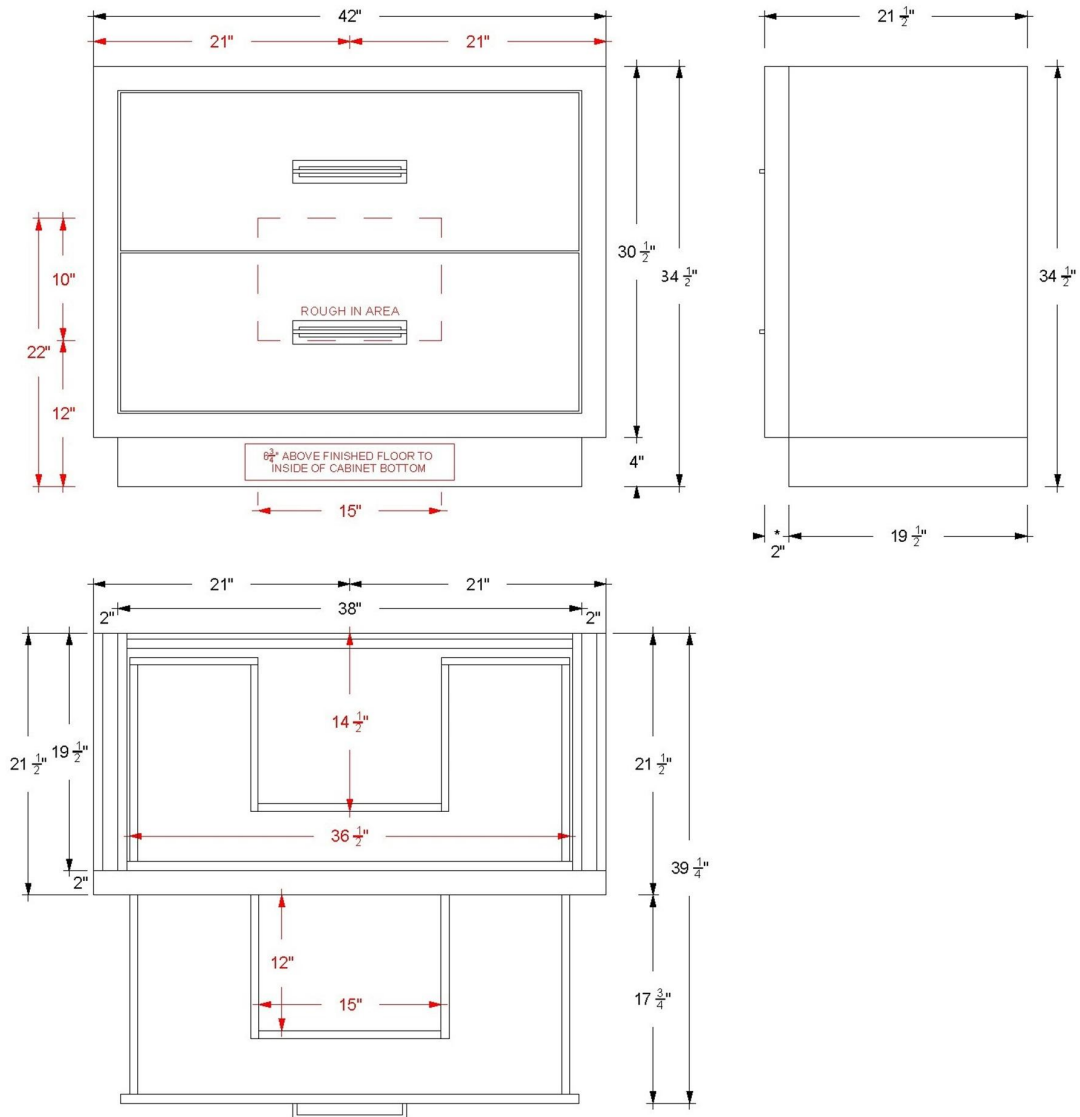

VANDERLOC

42" 2-Drawer Single Bath Vanity

Avalon
AVS2-42

Technical Information

All product dimensions are nominal.

- Installation: Bath Vanity
- Number of drawers: 2

Notes

Install this product according to the installation instructions.