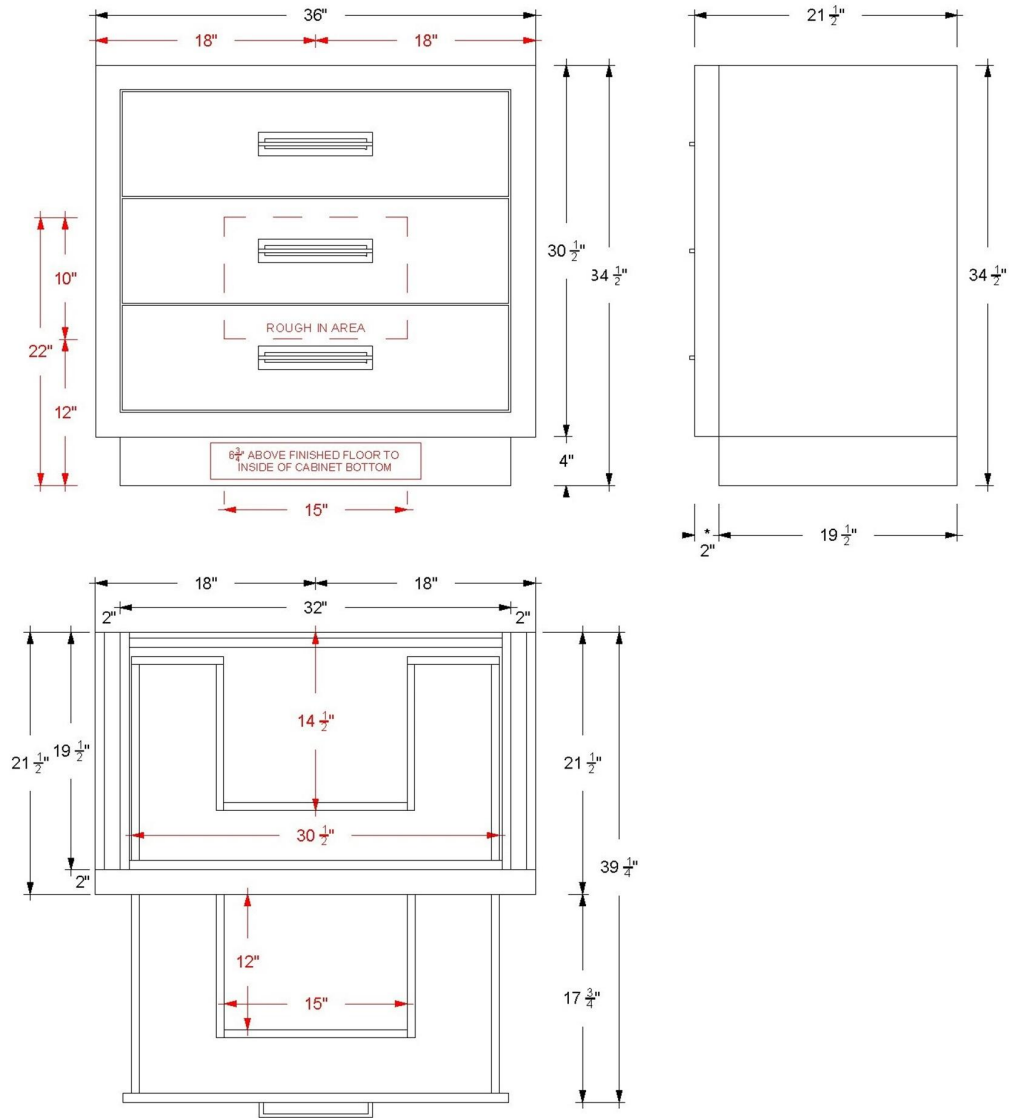

VANDERLOC

36" 3-Drawer Single Bath Vanity

Avalon
AVS3-36

Technical Information

All product dimensions are nominal.

- Installation: Bath Vanity
- Number of drawers: 2

Notes

Install this product according to the installation instructions.

Vanderloc® reserves the right to make revisions without notice to product specifications. For the most current Specification Sheet, go to www.vanderloc.com