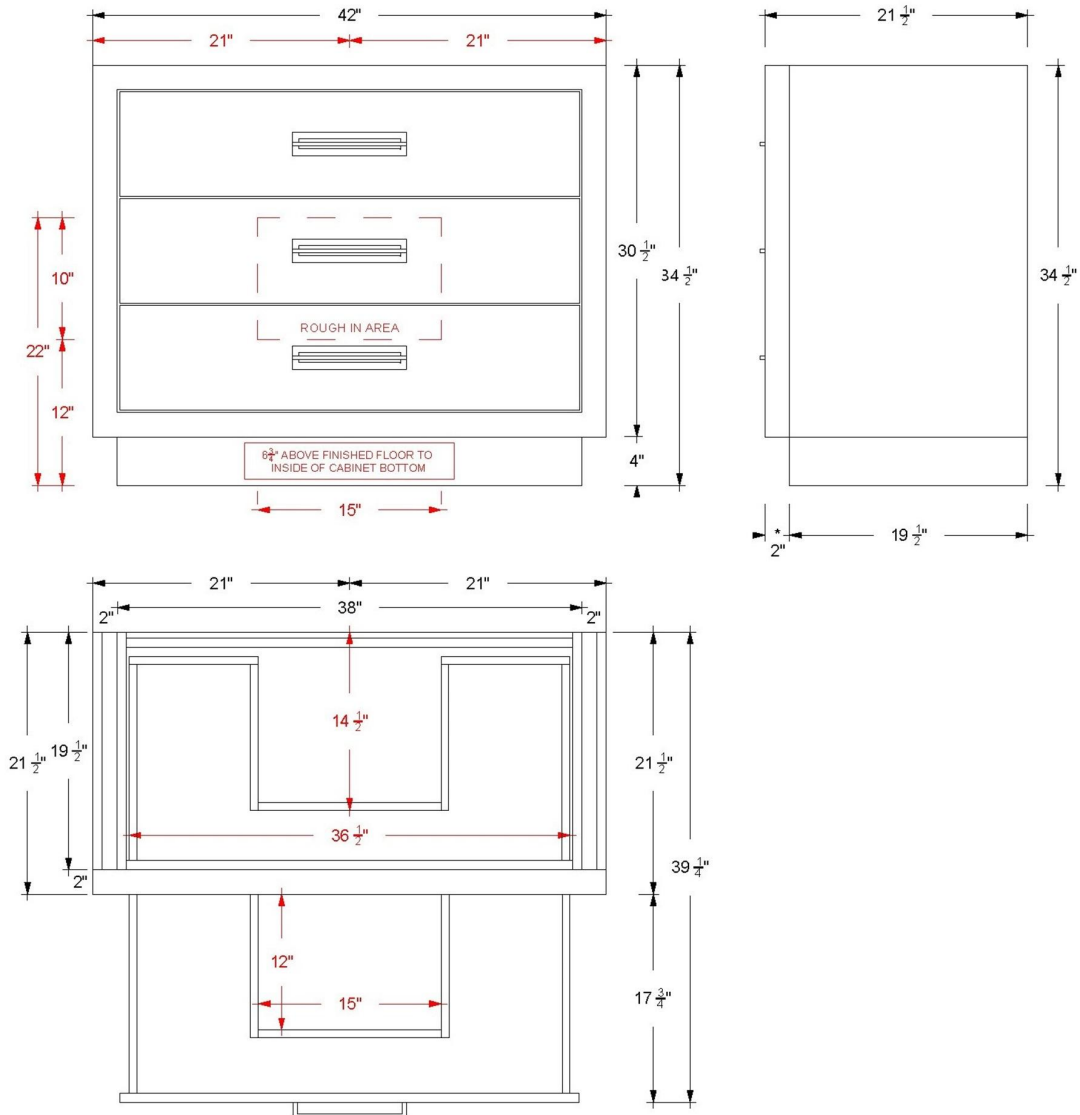

VANDERLOC

42" 3-Drawer Single Bath Vanity

Avalon
AVS3-42

Technical Information

All product dimensions are nominal.

- Installation: Bath Vanity
- Number of drawers: 2

Notes

Install this product according to the installation instructions.

Vanderloc® reserves the right to make revisions without notice to product specifications. For the most current Specification Sheet, go to www.vanderloc.com