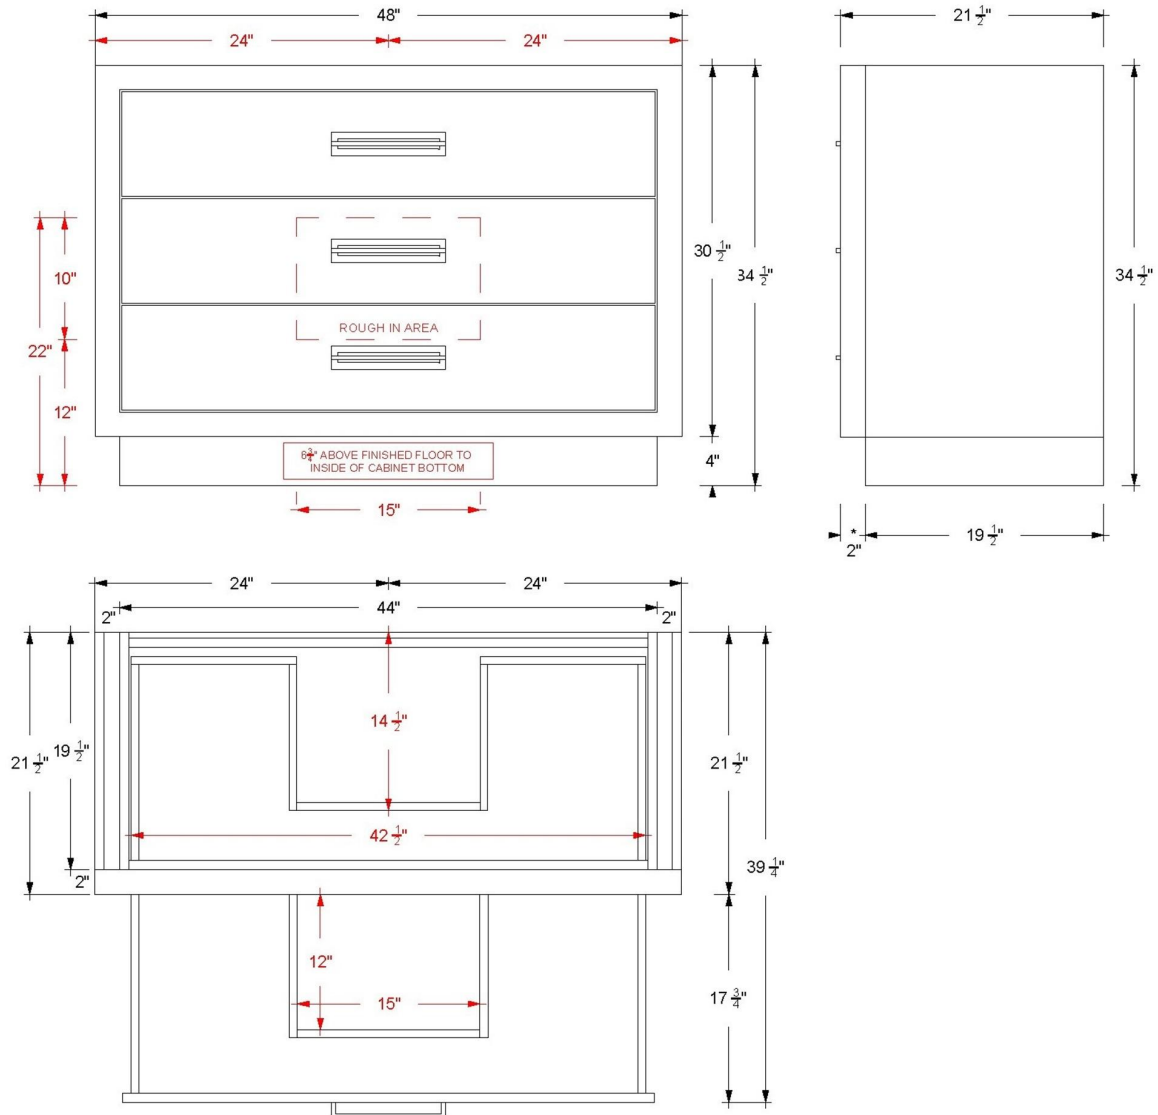

VANDERLOC

48" 3-Drawer Single Bath Vanity

Avalon
AVS3-48

Technical Information

All product dimensions are nominal.

- Installation: Bath Vanity
- Number of drawers: 2

Notes

Install this product according to the installation instructions.