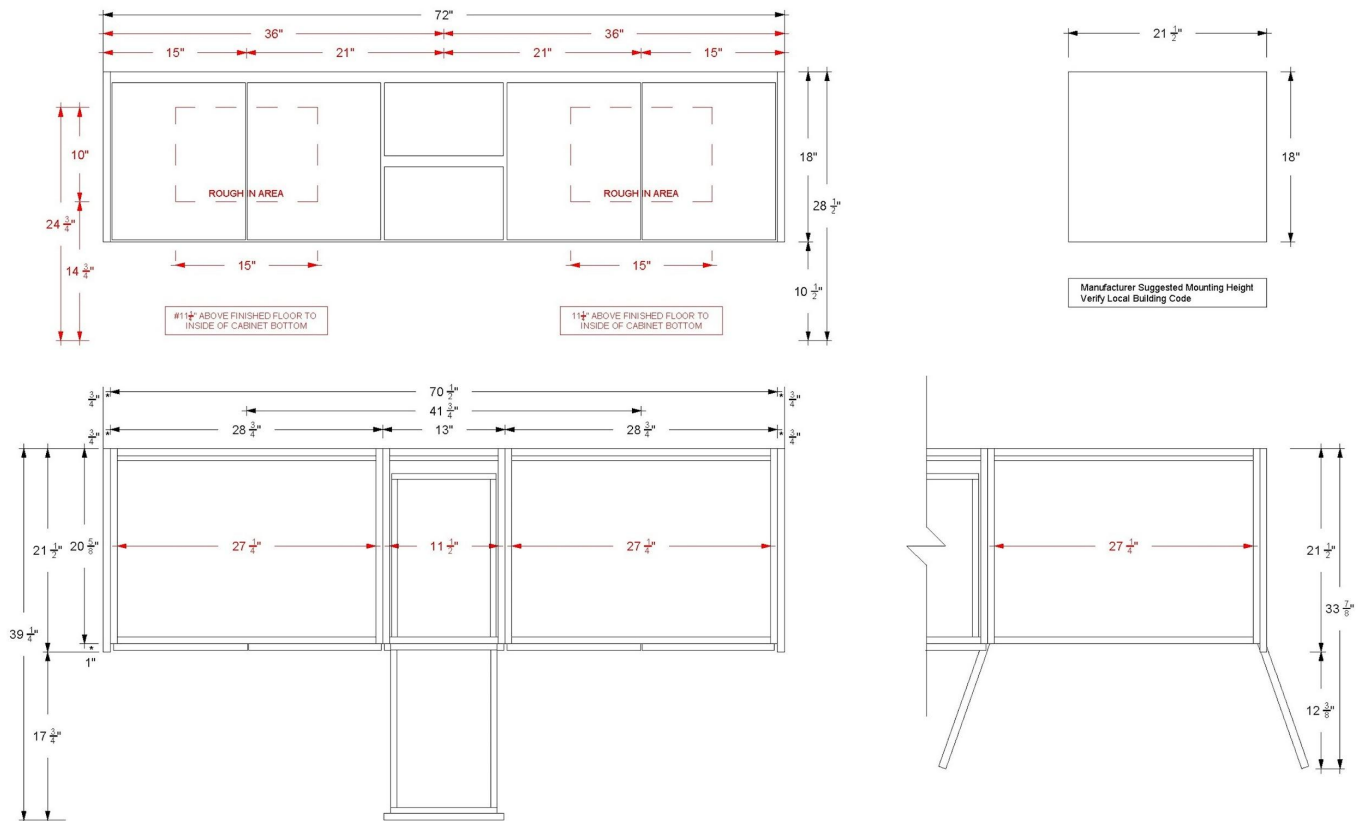

Gilded

GLD5-72-F18

Technical Information

All product dimensions are nominal.

- Installation: Bath Vanity
- Number of doors: 4
- Number of drawers: 2

Notes

Install this product according to the installation instructions.