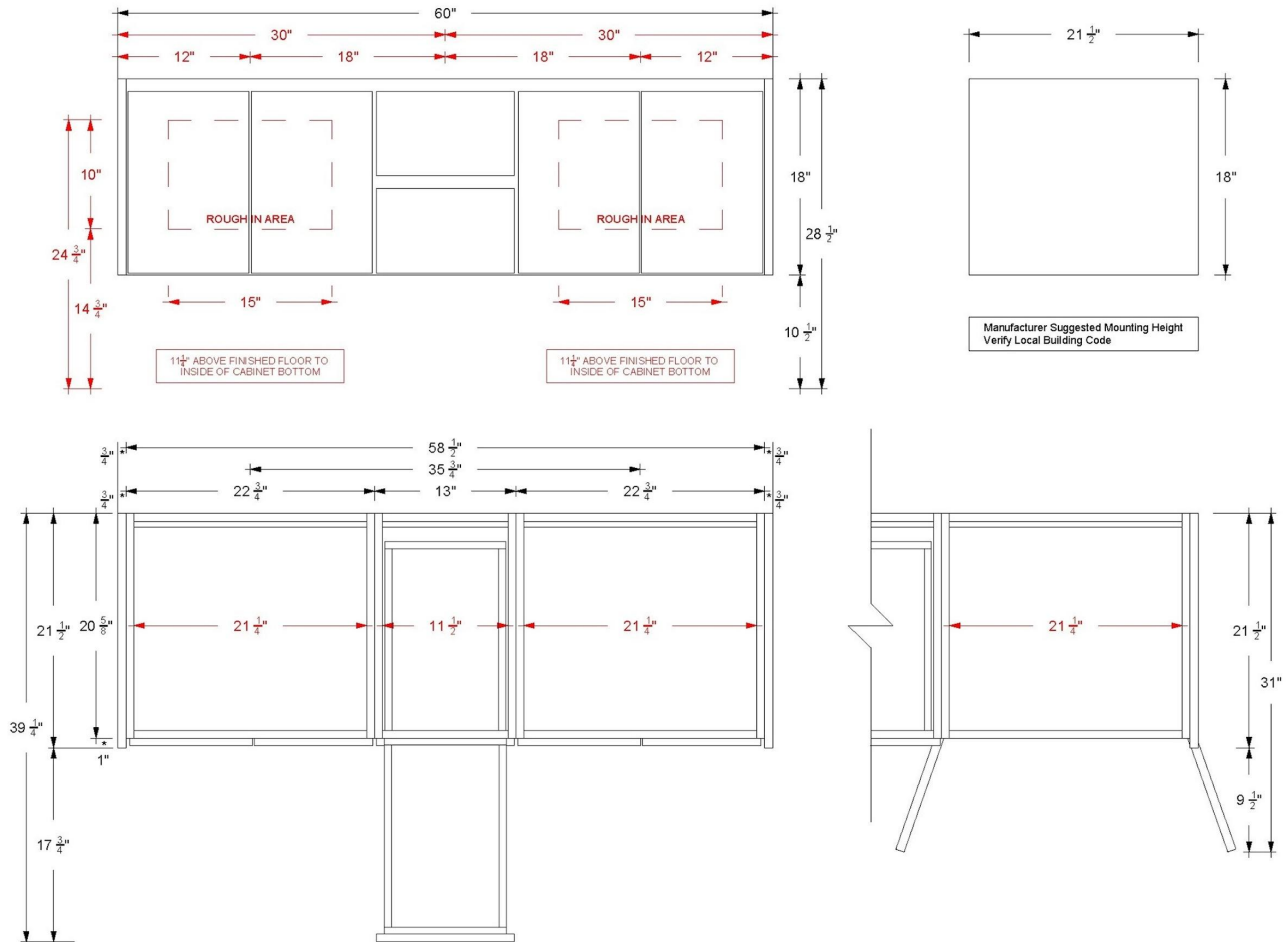

VANDERLOC

60" Double Bath Floating Vanity Gilded GLD5-60-F18

Features

- Modern-style slab panels
- Soft-close doors
- 2 soft-close drawers
- Satin lacquer finish
- Finger Pull Panels with 1" reveal
- French cleat mounting design for assisting with installation
- No Decorative Hardware
- Top and faucet not included
- Plumbing rough in area cut-out detailed on page 2
- Made in the US

Gilded

GLD5-60-F18

Technical Information

All product dimensions are nominal.

- Installation: Bath Vanity
- Number of doors: 4
- Number of drawers: 2

Notes

Install this product according to the installation instructions.