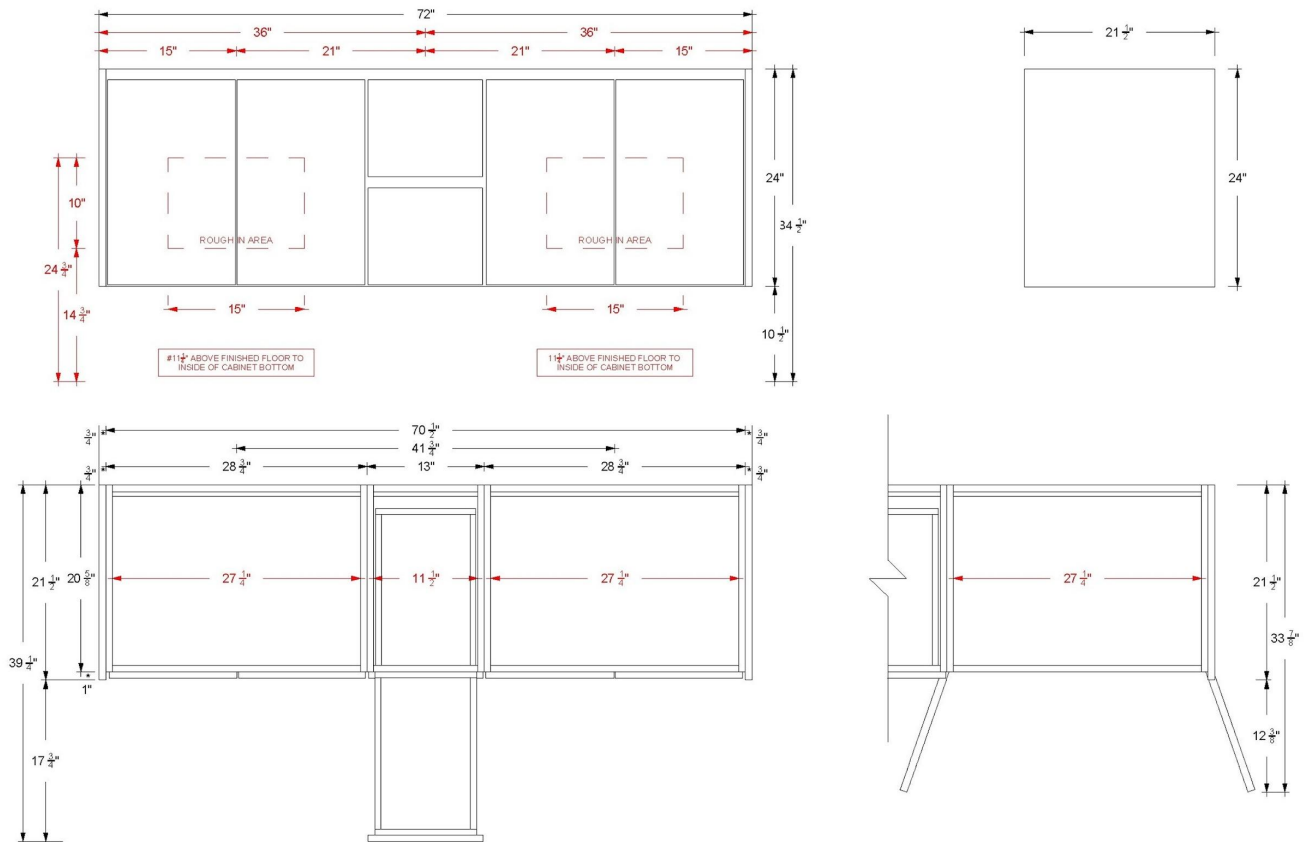

VANDERLOC

72" Double Bath Floating Vanity

Gilded

GLD5-72-F24

Technical Information

All product dimensions are nominal.

- Installation: Bath Vanity
- Number of doors: 4
- Number of drawers: 2

Notes

Install this product according to the installation instructions.

Vanderloc® reserves the right to make revisions without notice to product specifications. For the most current Specification Sheet, go to www.vanderloc.com