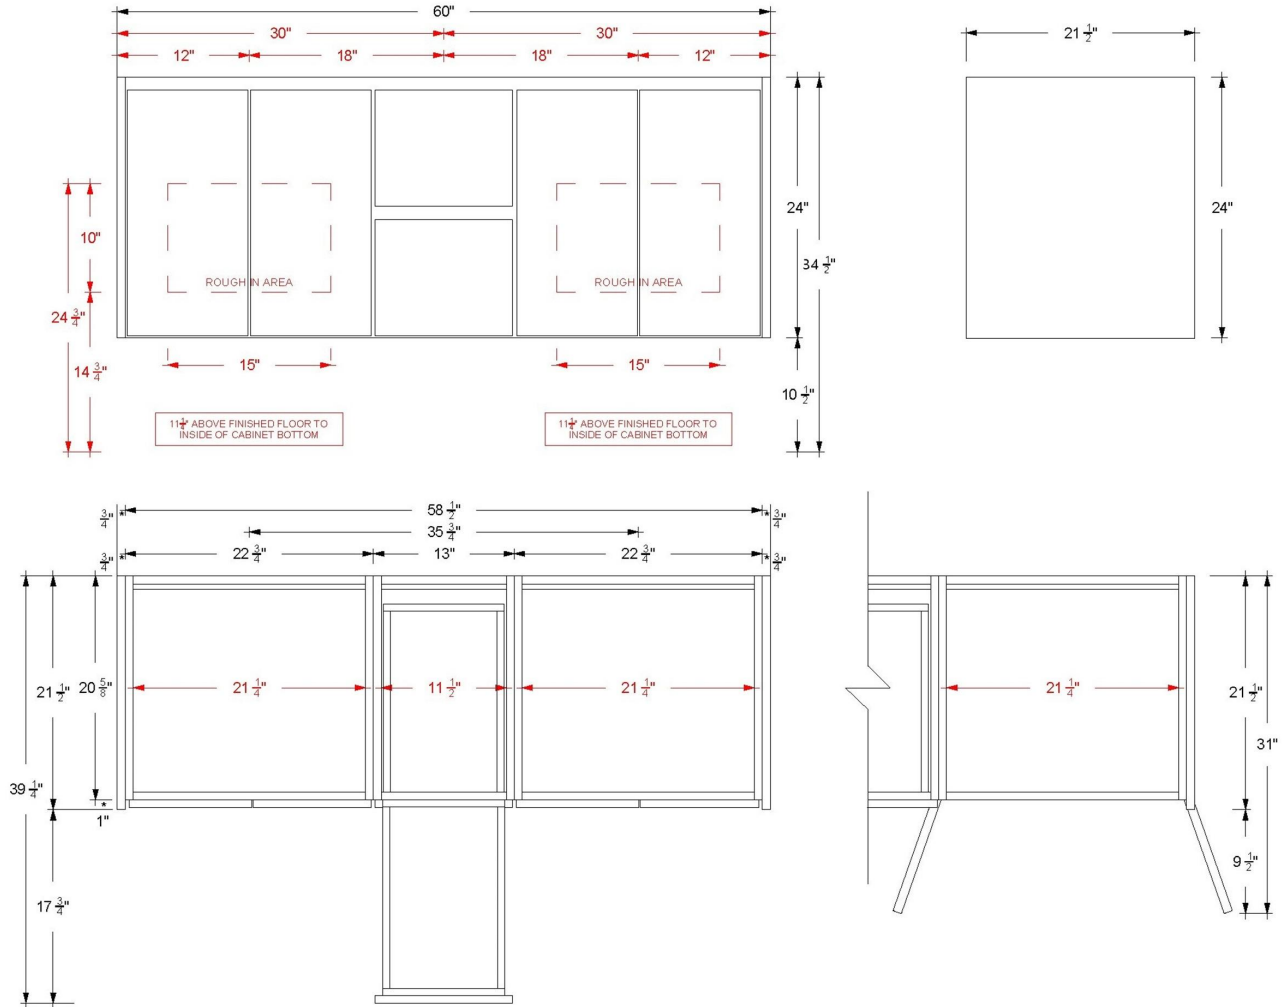

VANDERLOC

60" Double Bath Floating Vanity

Gilded

GLD5-60-F24

Technical Information

All product dimensions are nominal.

- Installation: Bath Vanity
- Number of doors: 4
- Number of drawers: 2

Notes

Install this product according to the installation instructions.

Vanderloc® reserves the right to make revisions without notice to product specifications. For the most current Specification Sheet, go to www.vanderloc.com