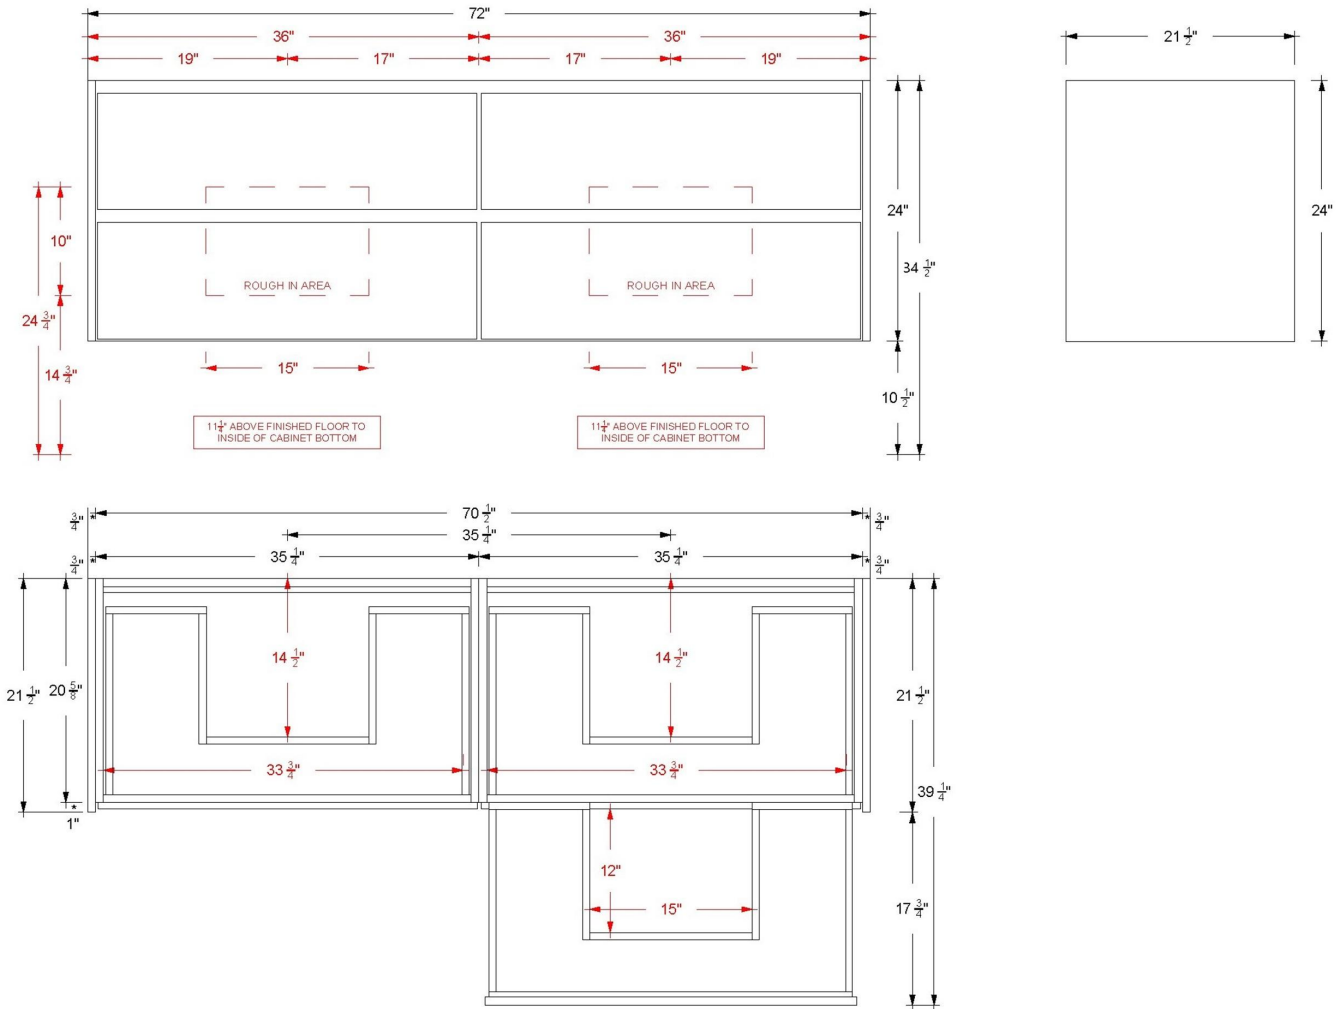

Gilded

GLD6-72-F24

Technical Information

All product dimensions are nominal.

- Installation: Bath Vanity
- Number of drawers: 4

Notes

Install this product according to the installation instructions.

Vanderloc® reserves the right to make revisions without notice to product specifications. For the most current Specification Sheet, go to www.vanderloc.com