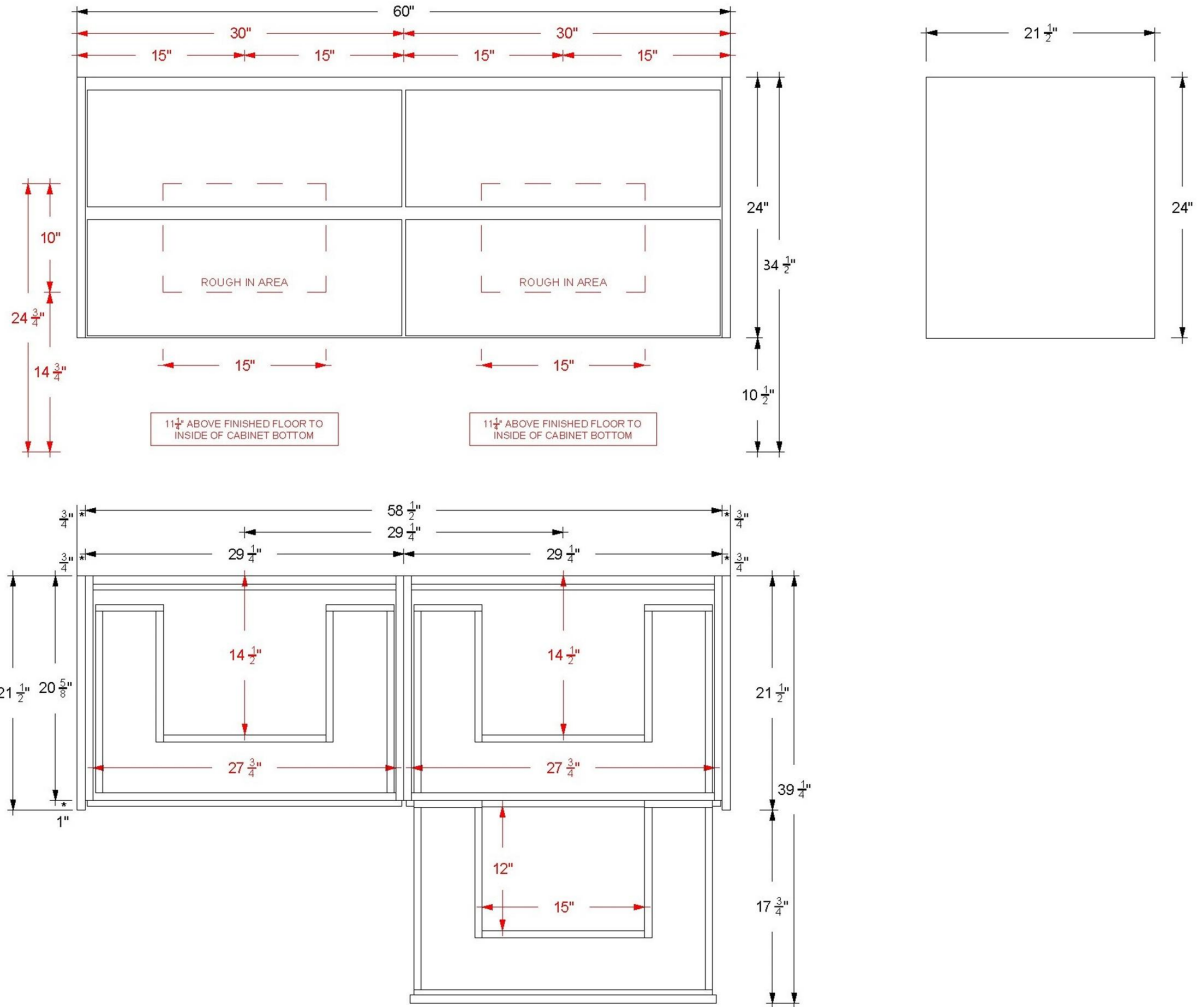

Gilded

GLD6-60-F24

Technical Information

All product dimensions are nominal.

- Installation: Bath Vanity
- Number of drawers: 4

Notes

Install this product according to the installation instructions.

Vanderloc® reserves the right to make revisions without notice to product specifications. For the most current Specification Sheet, go to www.vanderloc.com