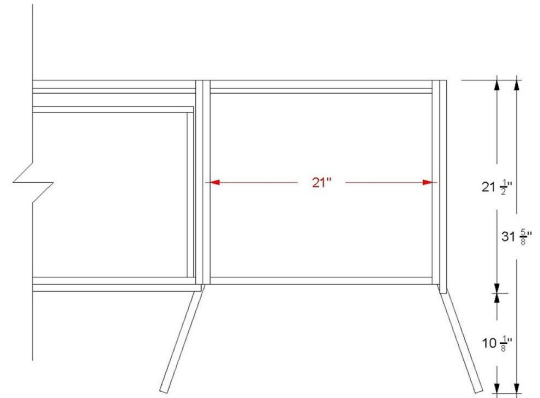

VANDERLOC

60" Single Bath Right Floating Vanity

Gilded

GLR7-60-F18

Technical Information

All product dimensions are nominal.

- Installation: Bath Vanity
- Number of doors: 2
- Number of drawers: 2

Notes

Install this product according to the installation instructions.

Vanderloc® reserves the right to make revisions without notice to product specifications. For the most current Specification Sheet, go to www.vanderloc.com