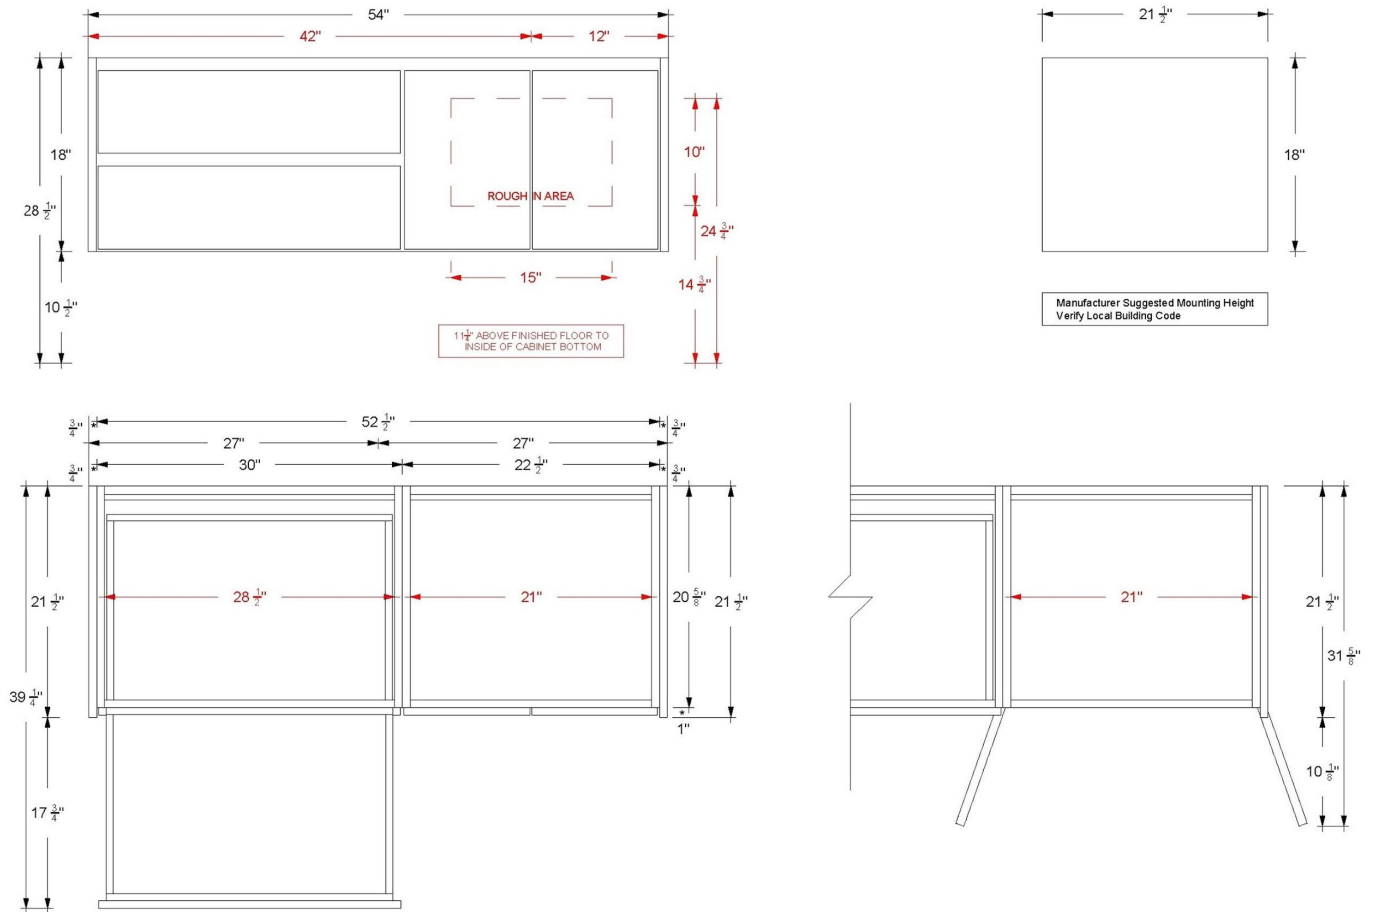

VANDERLOC

54" Single Bath Right Floating Vanity

Gilded

GLR7-54-F18

Technical Information

All product dimensions are nominal.

- Installation: Bath Vanity
- Number of doors: 2
- Number of drawers: 2

Notes

Install this product according to the installation instructions.

Vanderloc® reserves the right to make revisions without notice to product specifications. For the most current Specification Sheet, go to www.vanderloc.com