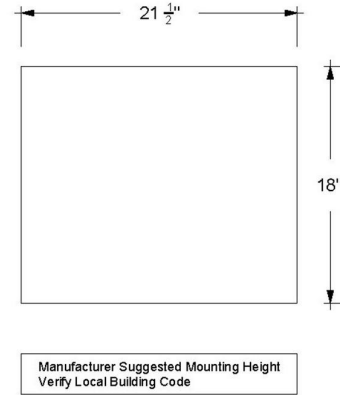

### Technical Information

All product dimensions are nominal.

- Installation: Bath Vanity
- Number of doors: 2
- Number of drawers: 2