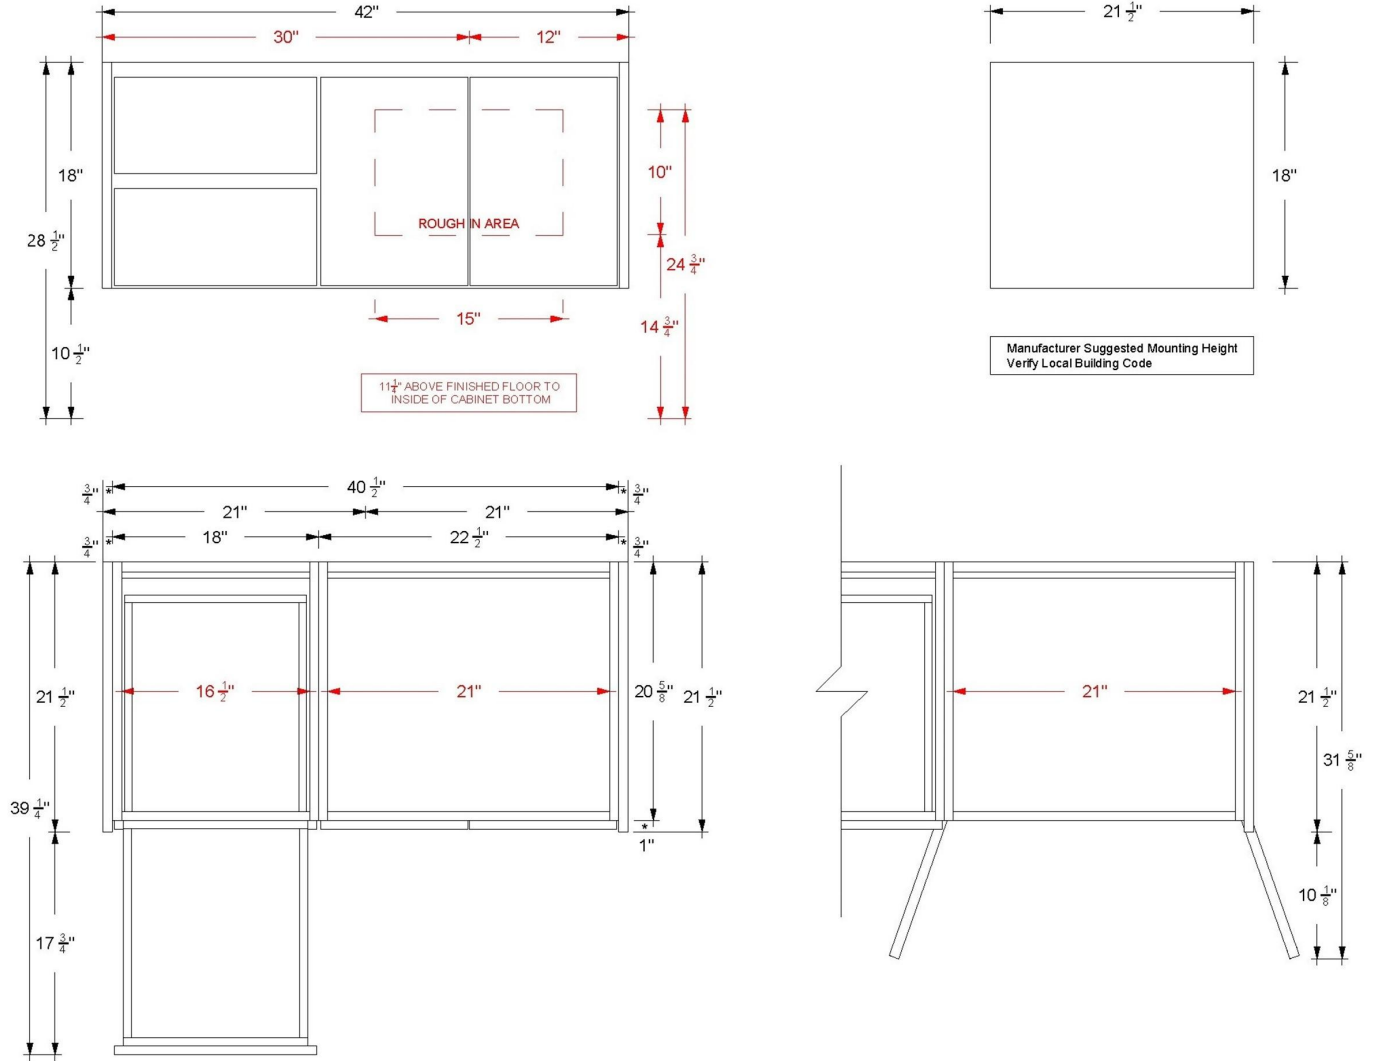

VANDERLOC

42" Single Bath Right Floating Vanity Gilded GLR7-42-F18

Technical Information

All product dimensions are nominal.

- Installation: Bath Vanity
- Number of doors: 2
- Number of drawers: 2

Notes

Install this product according to the installation instructions.