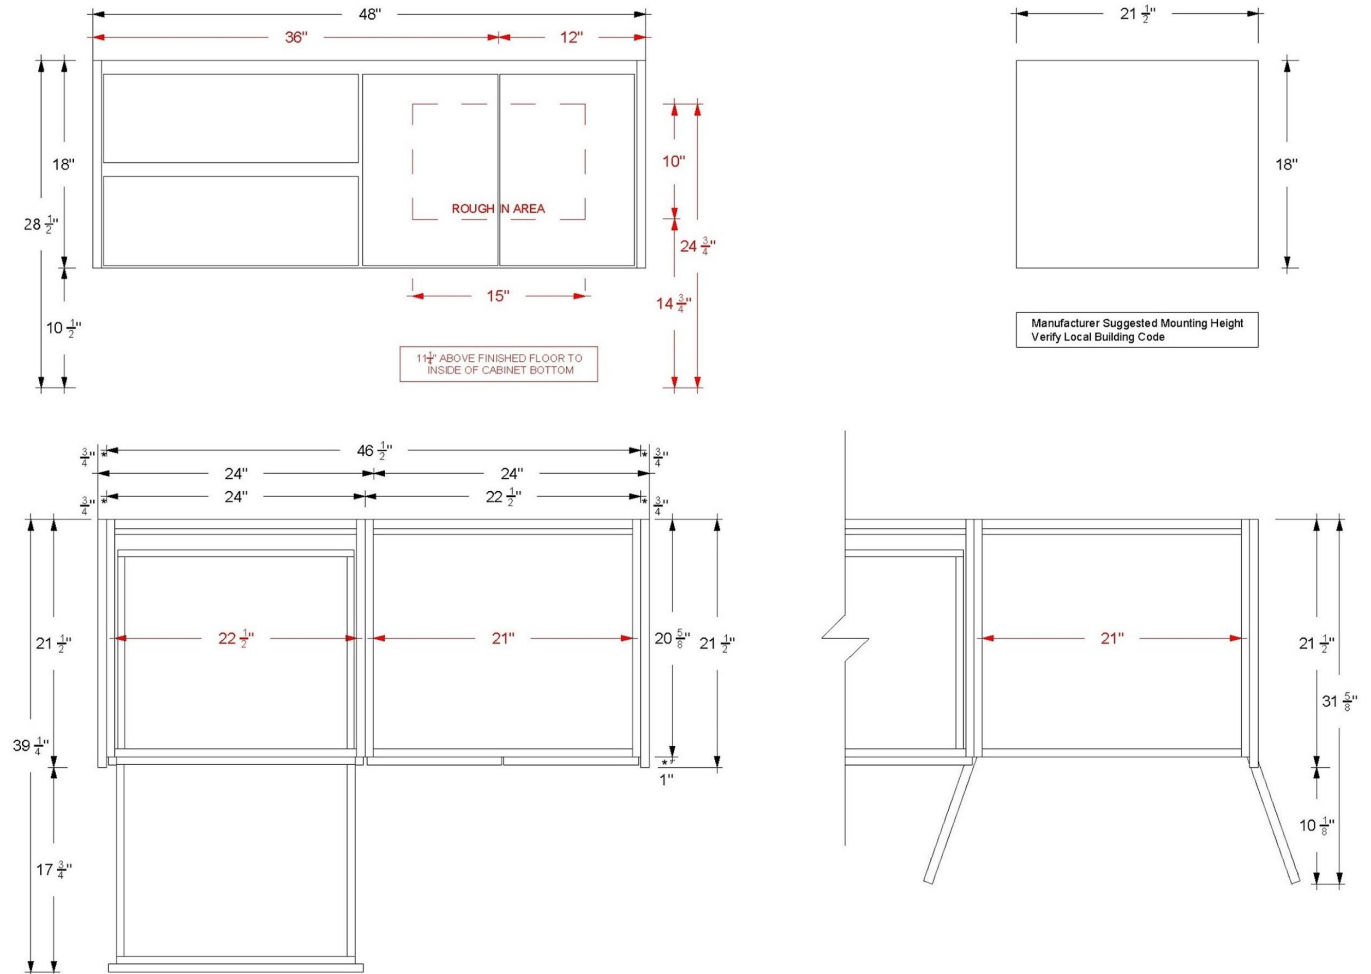

VANDERLOC

48" Single Bath Right Floating Vanity

Gilded

GLR7-48-F18

Technical Information

All product dimensions are nominal.

- Installation: Bath Vanity
- Number of doors: 2
- Number of drawers: 2

Notes

Install this product according to the installation instructions.

Vanderloc® reserves the right to make revisions without notice to product specifications. For the most current Specification Sheet, go to www.vanderloc.com