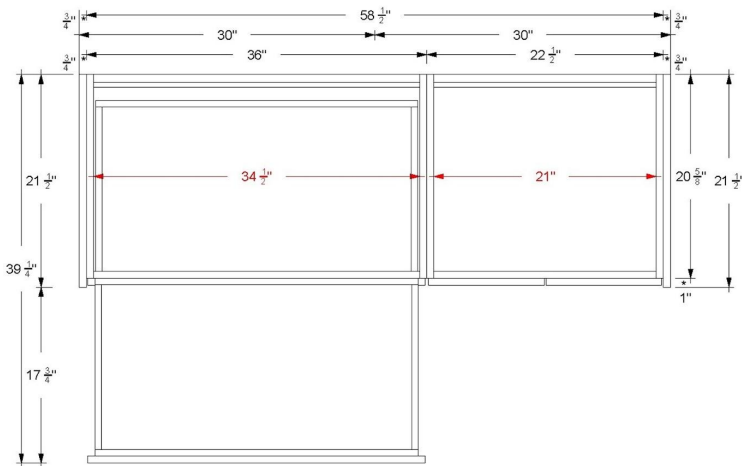

VANDERLOC

60" Single Bath Right Floating Vanity

Gilded

GLR7-60-F18

Technical Information

All product dimensions are nominal.

- Installation: Bath Vanity
- Number of doors: 2
- Number of drawers: 2

Notes

Install this product according to the installation instructions.

Vanderloc® reserves the right to make revisions without notice to product specifications. For the most current Specification Sheet, go to www.vanderloc.com