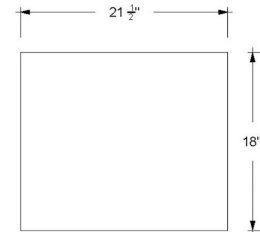

VANDERLOC

60" Single Bath Right Floating Vanity

Gilded

GLR7-60-F18

Technical Information

All product dimensions are nominal.

- Installation: Bath Vanity
- Number of doors: 2
- Number of drawers: 2

Notes

Install this product according to the installation instructions.

Vanderloc® reserves the right to make revisions without notice to product specifications. For the most current Specification Sheet, go to www.vanderloc.com