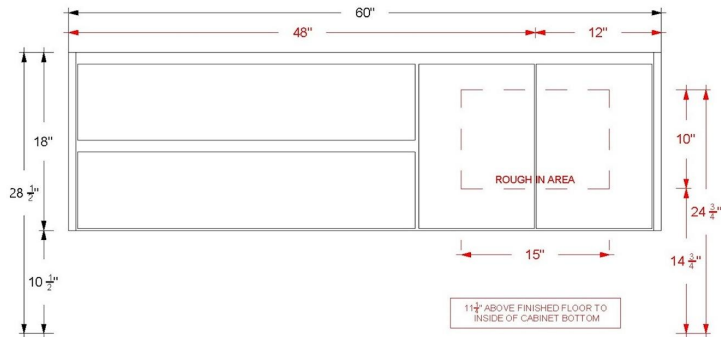

VANDERLOC

60" Single Bath Right Floating Vanity

Gilded

GLR7-60-F18

Technical Information

All product dimensions are nominal.

- Installation: Bath Vanity
- Number of doors: 2
- Number of drawers: 2

Notes

Install this product according to the installation instructions.

Vanderloc® reserves the right to make revisions without notice to product specifications. For the most current Specification Sheet, go to www.vanderloc.com