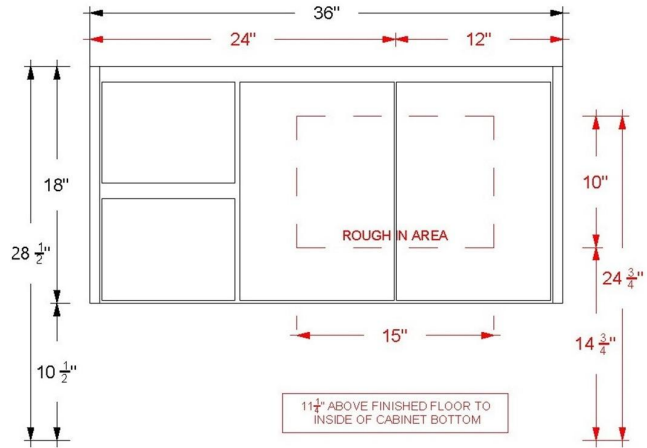

## 36" Single Bath Right Floating Vanity

Gilded

GLR7-36-F18