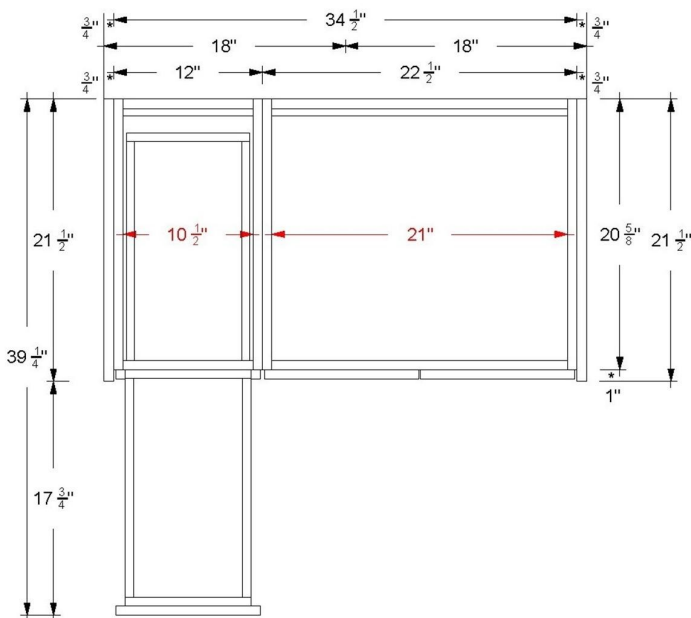

## 36" Single Bath Right Floating Vanity

Gilded

GLR7-36-F18