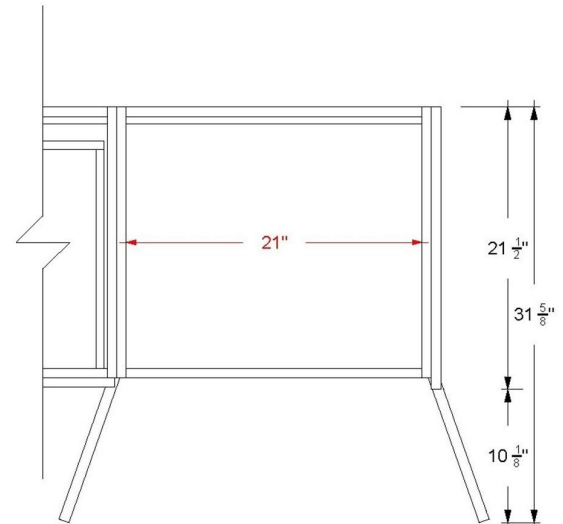

VANDERLOC

36" Single Bath Right Floating Vanity

Gilded

GLR7-36-F18

Technical Information

All product dimensions are nominal.

- Installation: Bath Vanity
- Number of doors: 2
- Number of drawers: 2

Notes

Install this product according to the installation instructions.

Vanderloc® reserves the right to make revisions without notice to product specifications. For the most current Specification Sheet, go to www.vanderloc.com